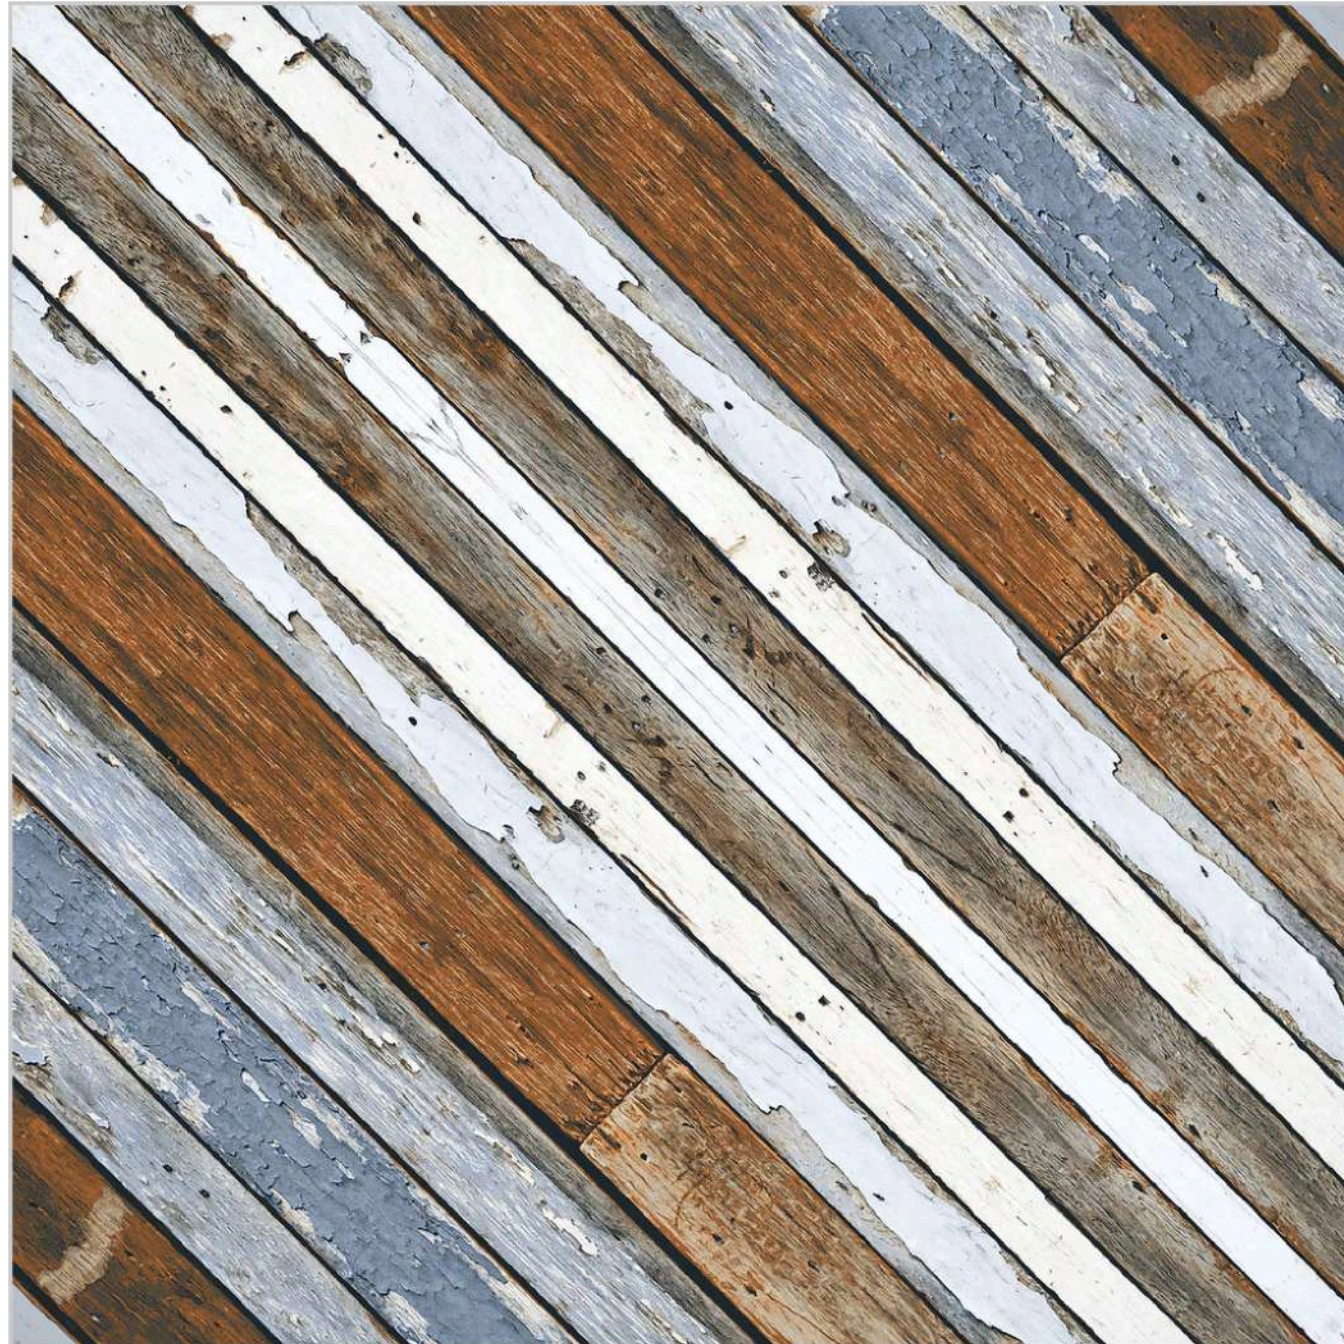

COTTON WOOD

Size

600x600mm

Finish

Rustic Carving

Random

1