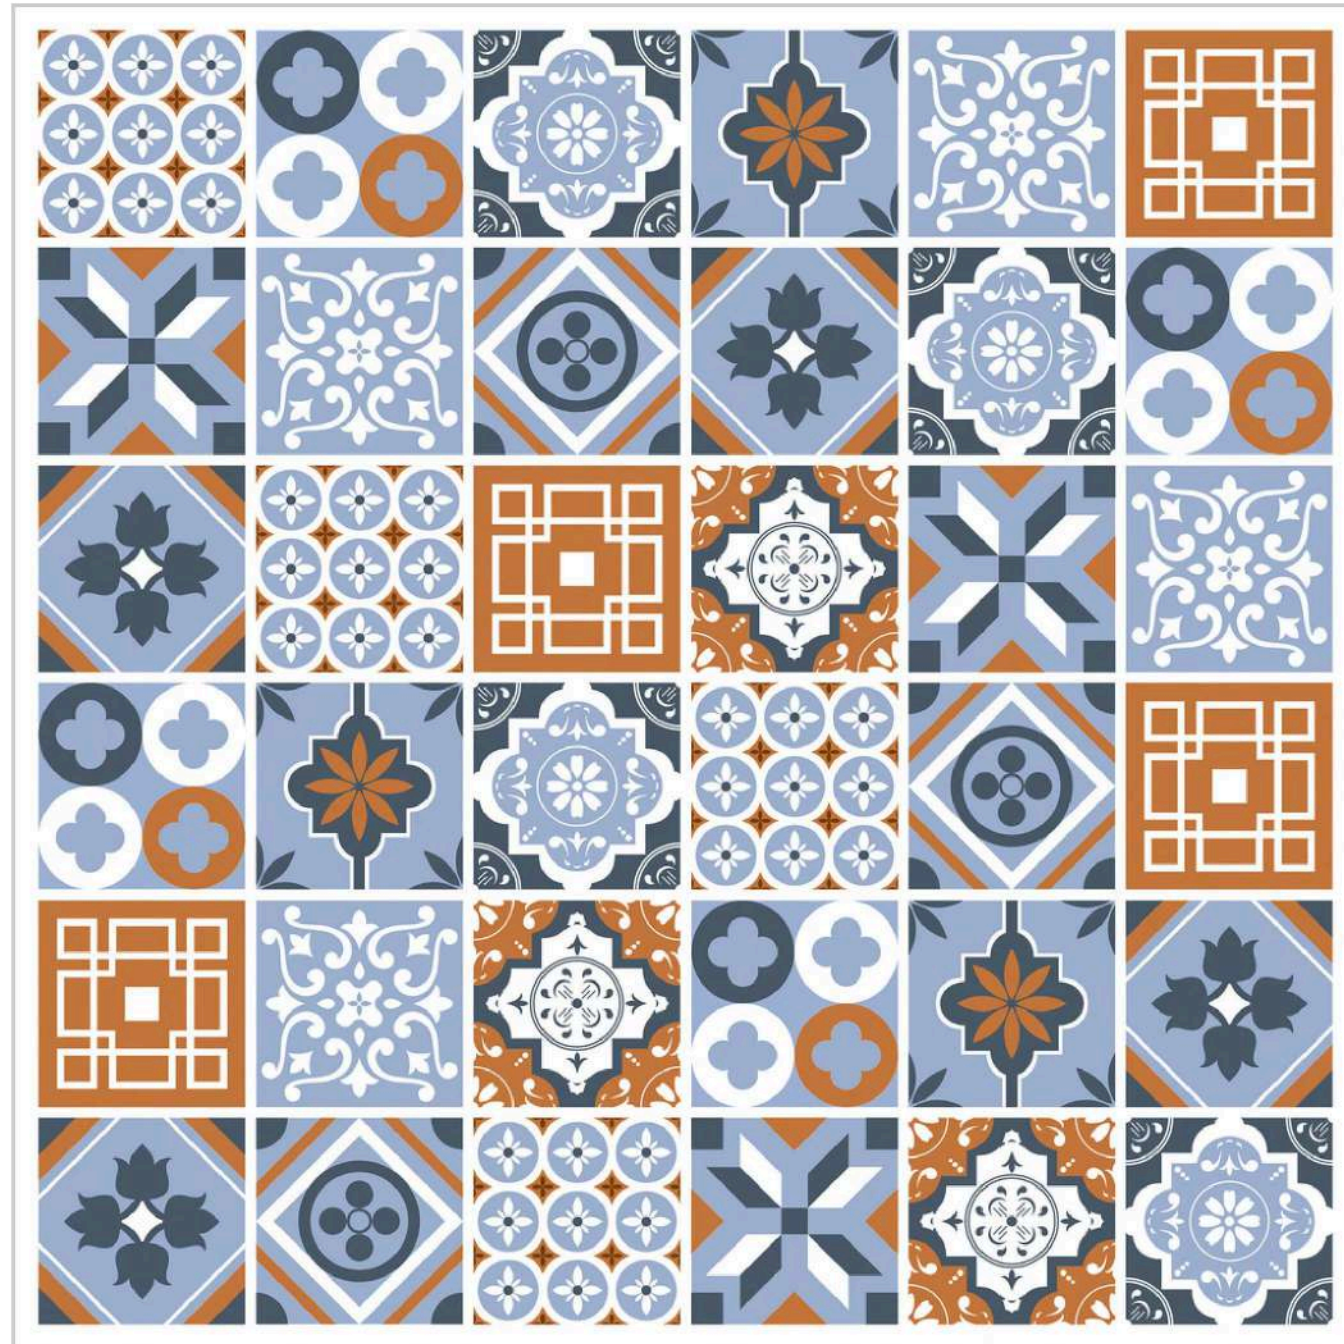

MR_22

Size
600x600mm

Finish
Rustic Carving

Random
1