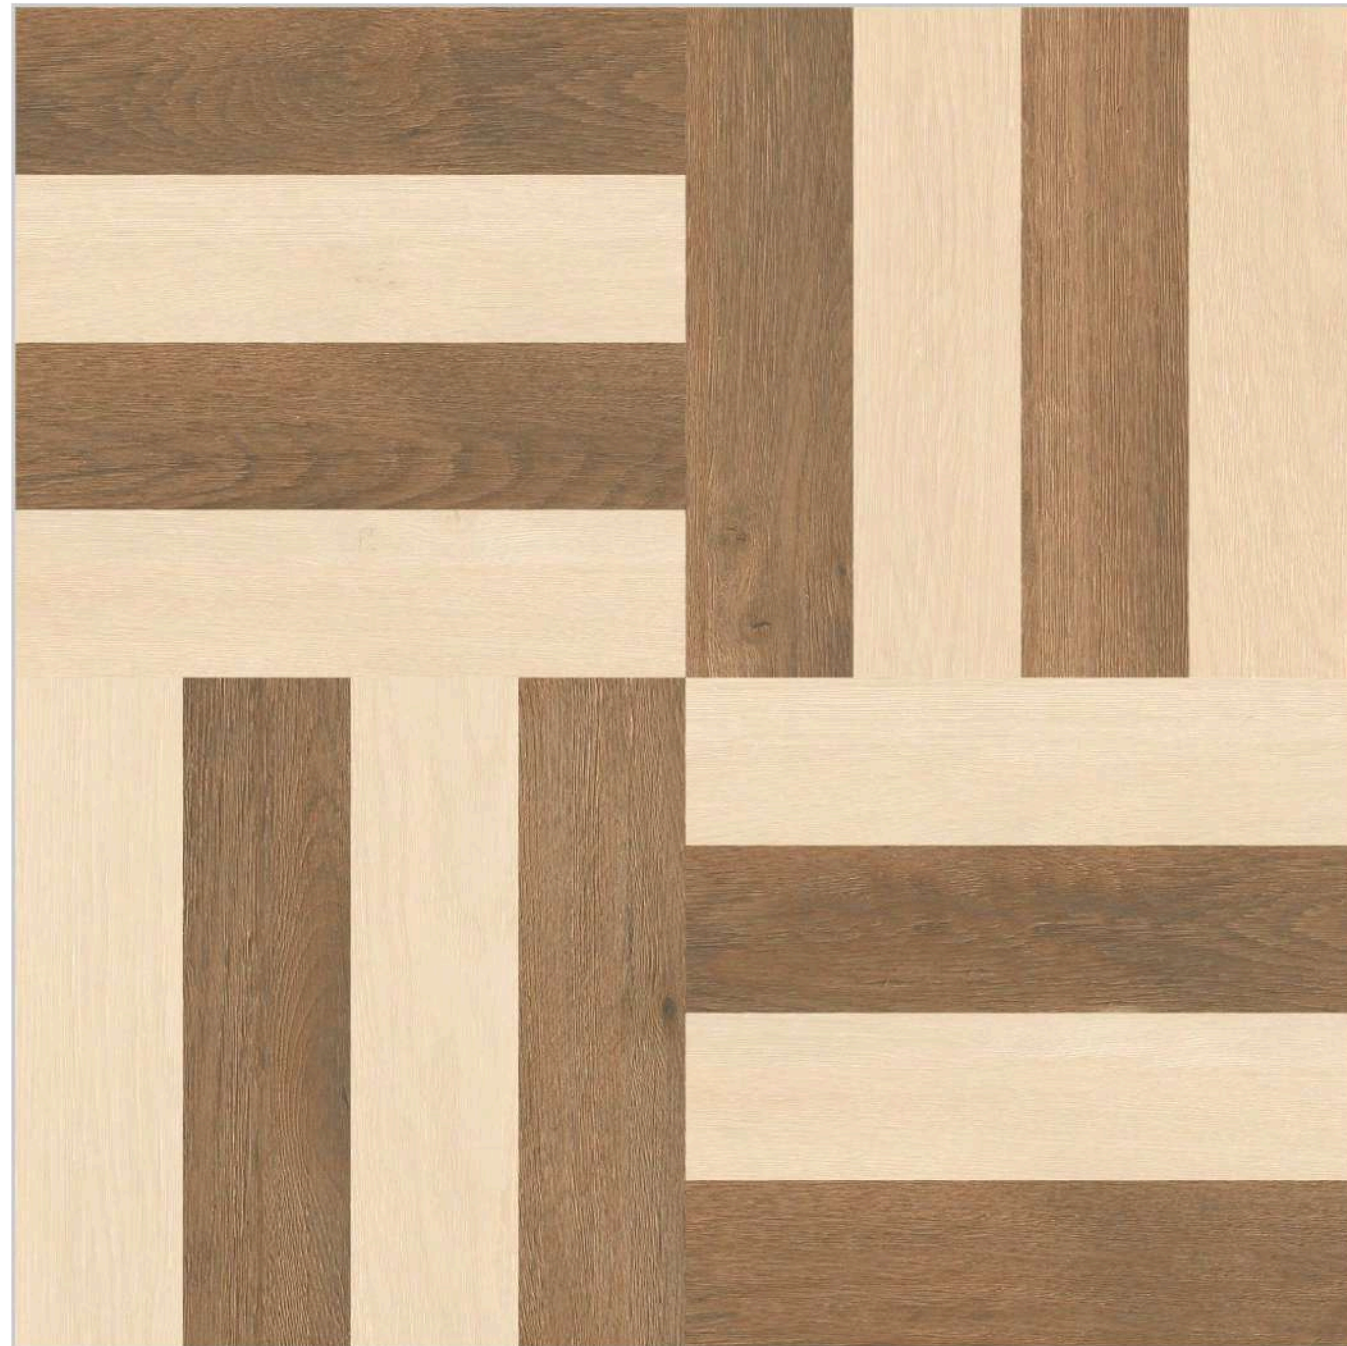

TULIP WOOD

Size
600x600mm

Finish
Rustic Carving

Random
1