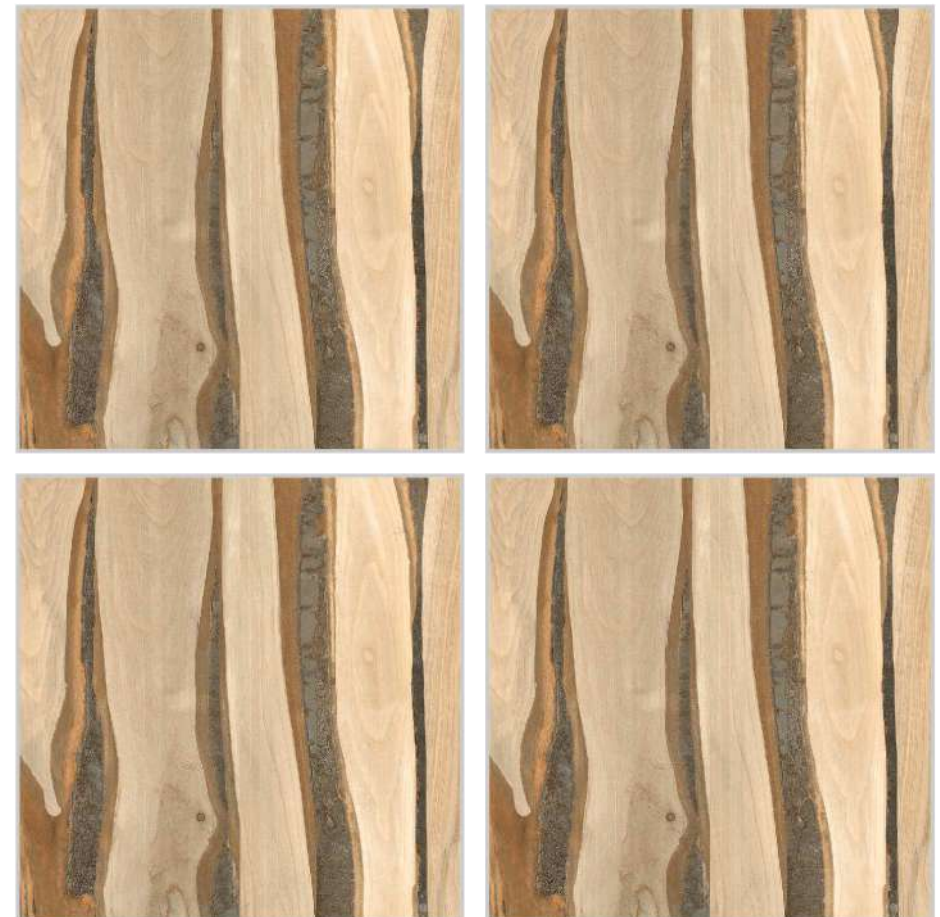

CAMINWOOD BROWN

Size	Finish	Random
<u>600x600mm</u>	<u>Rustic Carving</u>	<u>1</u>