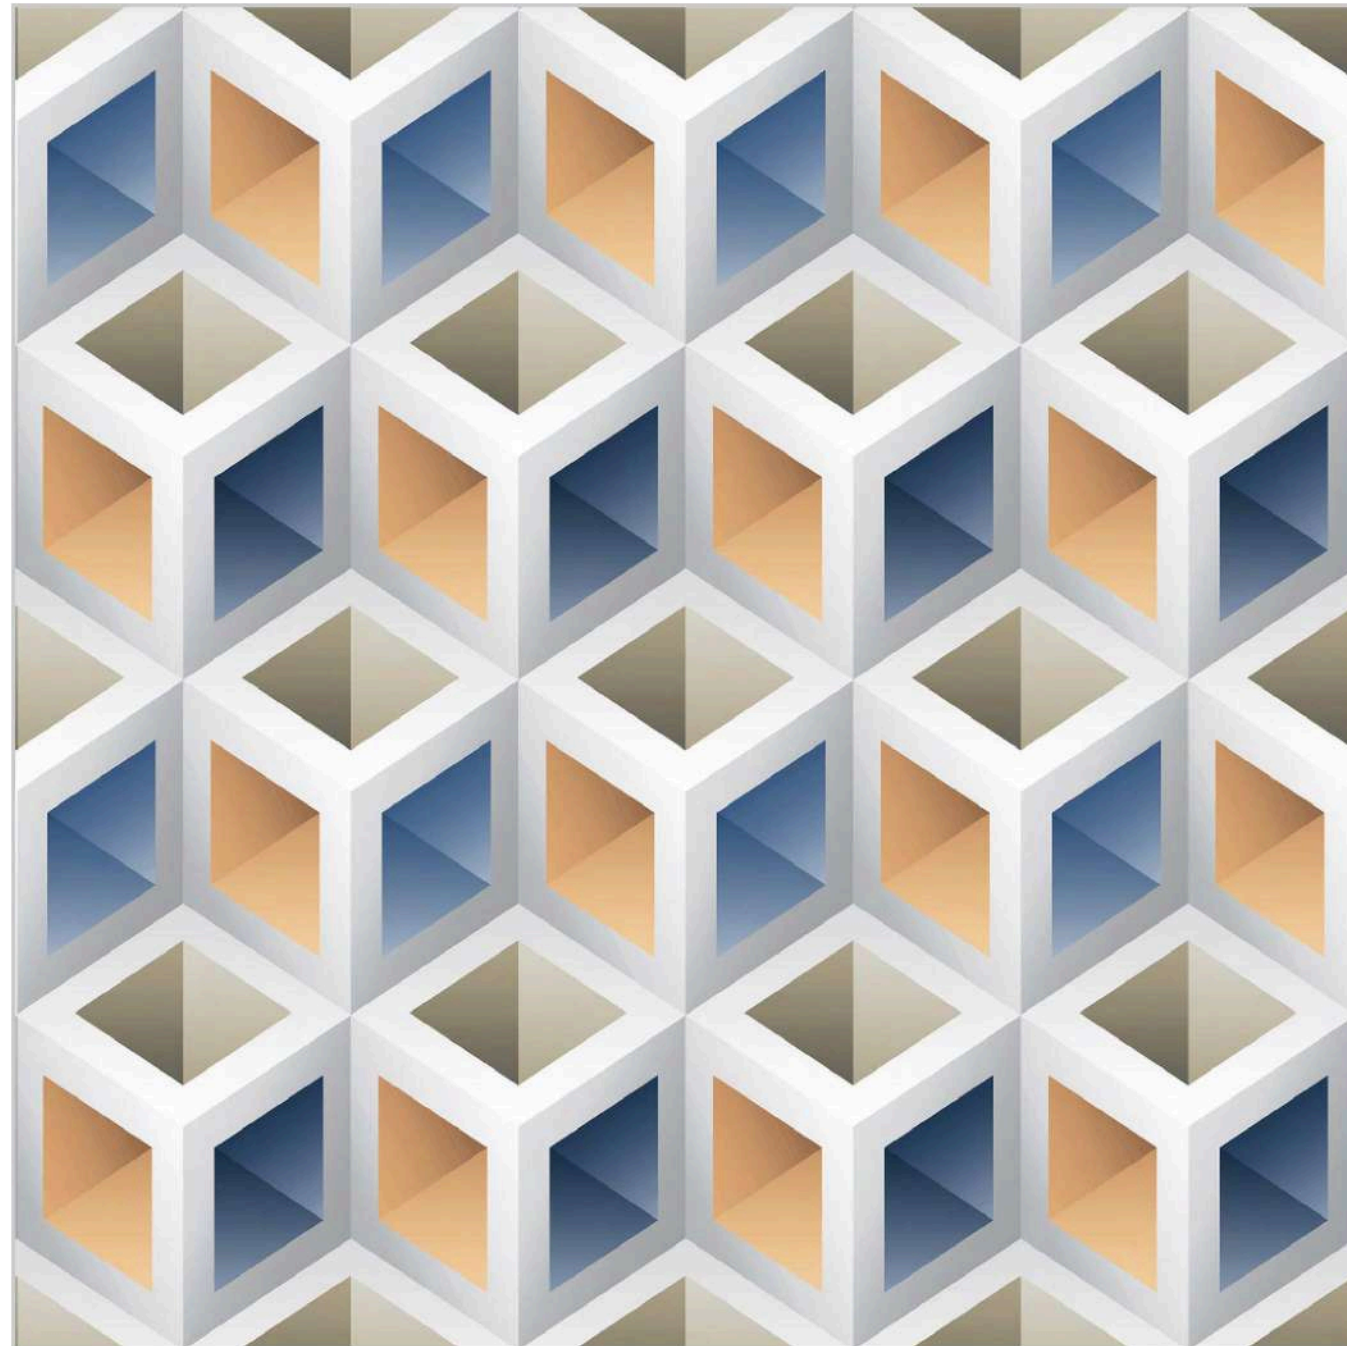

T-3D 03

Size
600x600mm

Finish
Rustic Carving

Random
1