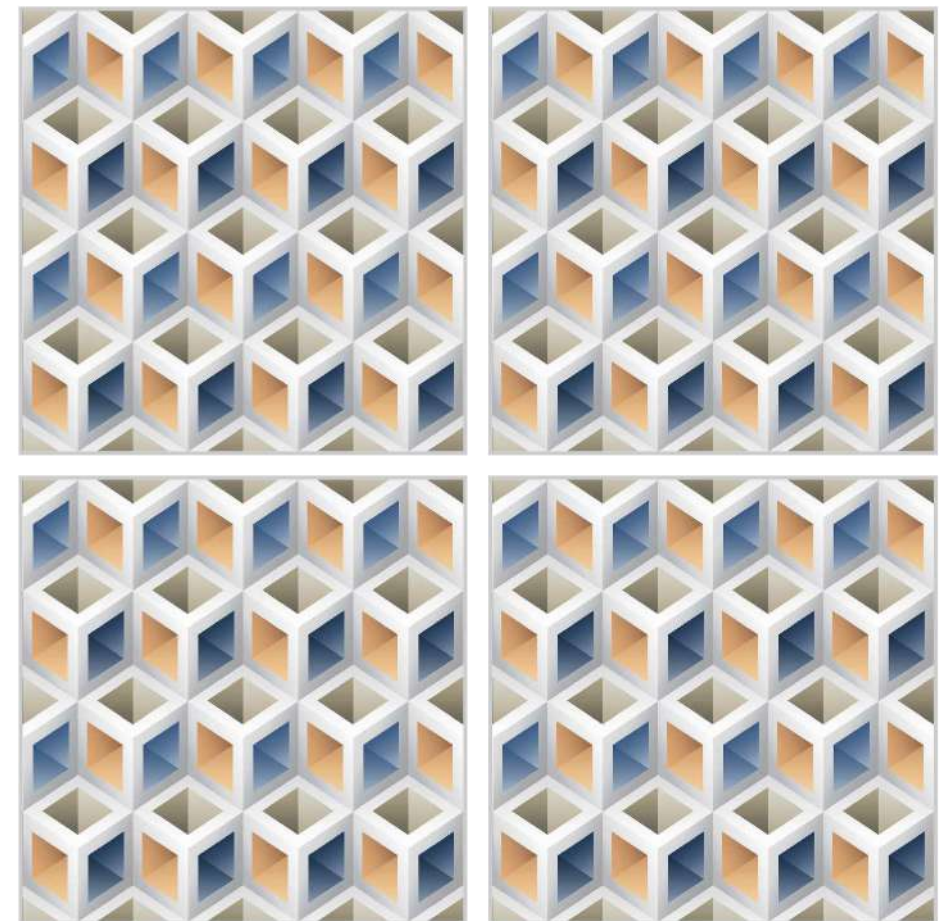

T-3D 03

Size
600x600mm

Finish
Rustic Carving

Random
1