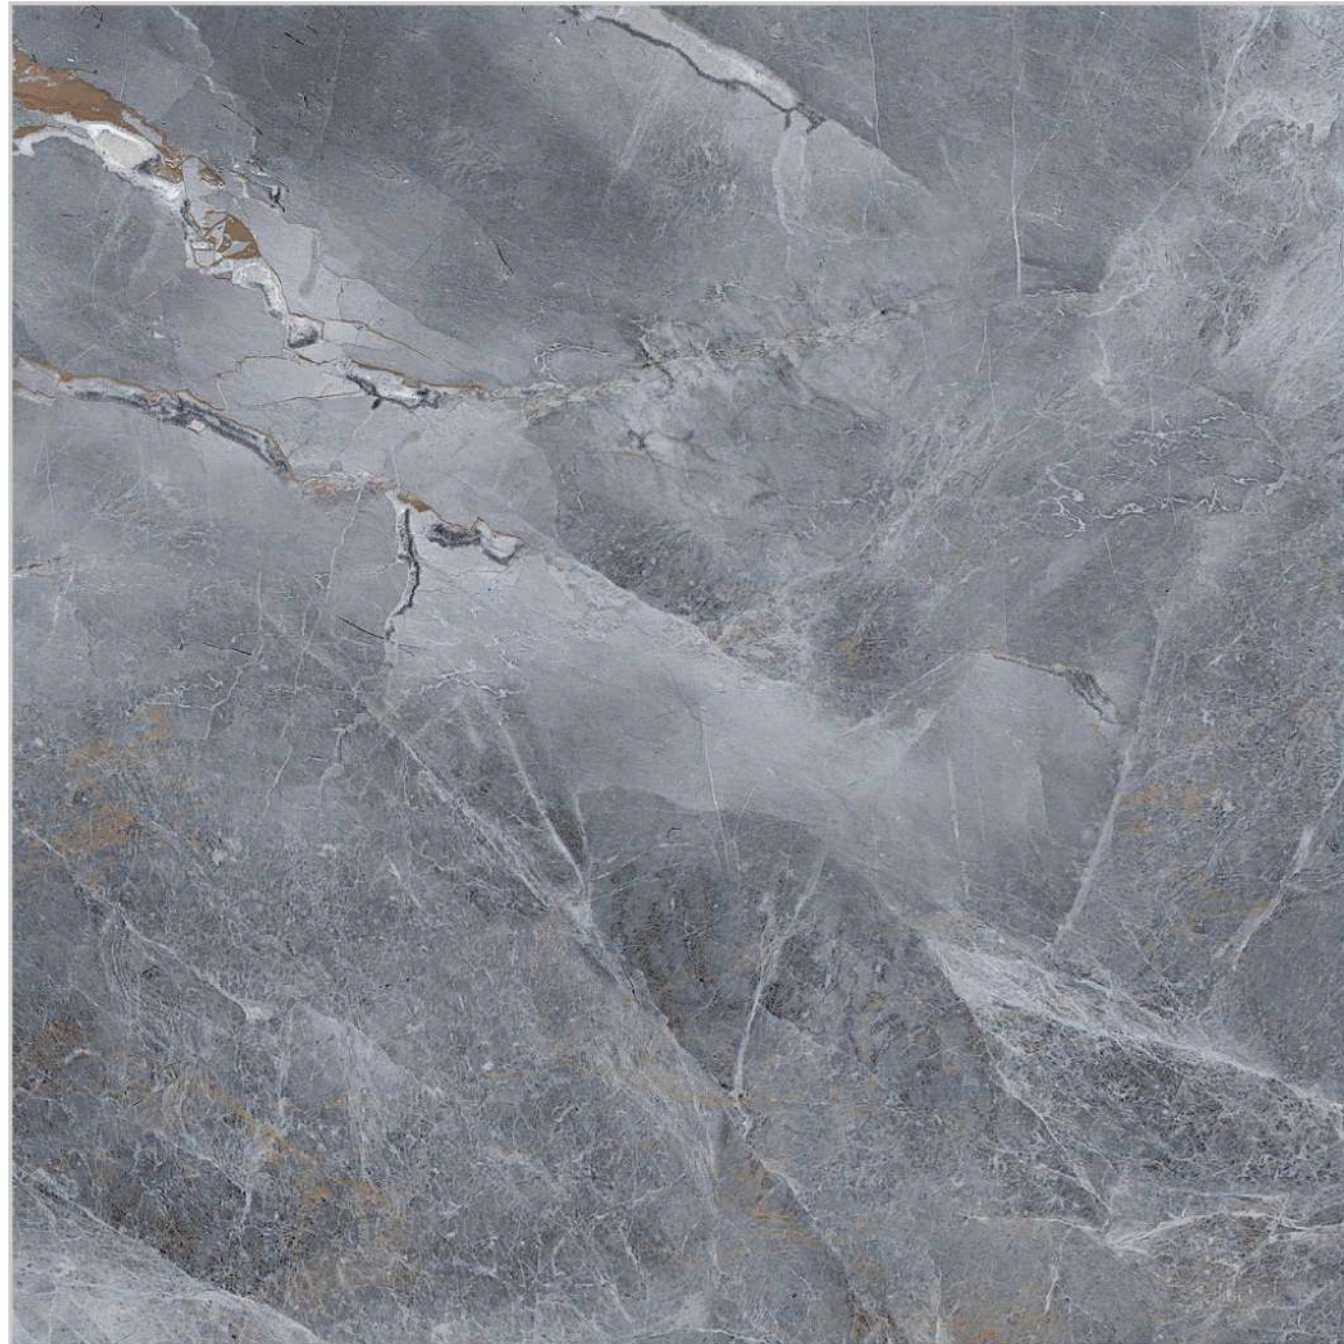

JURA GREY DK

Size

600x600mm

Finish

Rustic Carving

Random

8