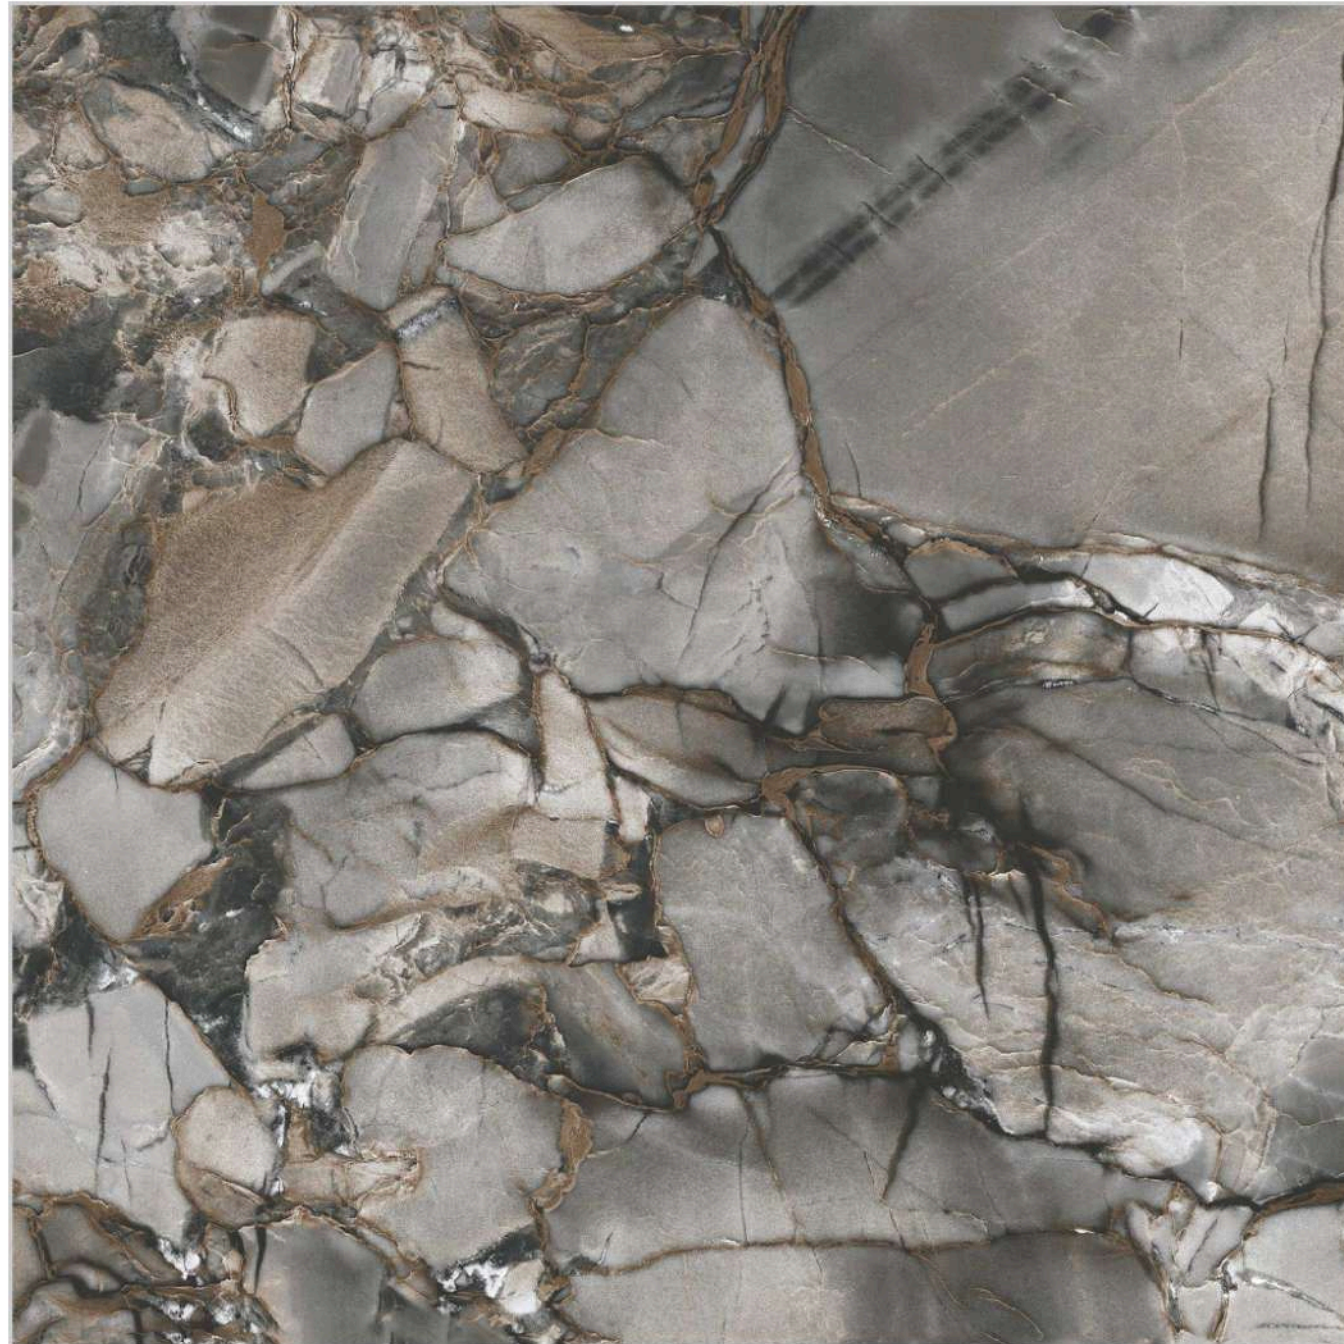

IVIZA GREY

Size	Finish	Random
<u>600x600mm</u>	<u>Rustic Carving</u>	<u>4</u>