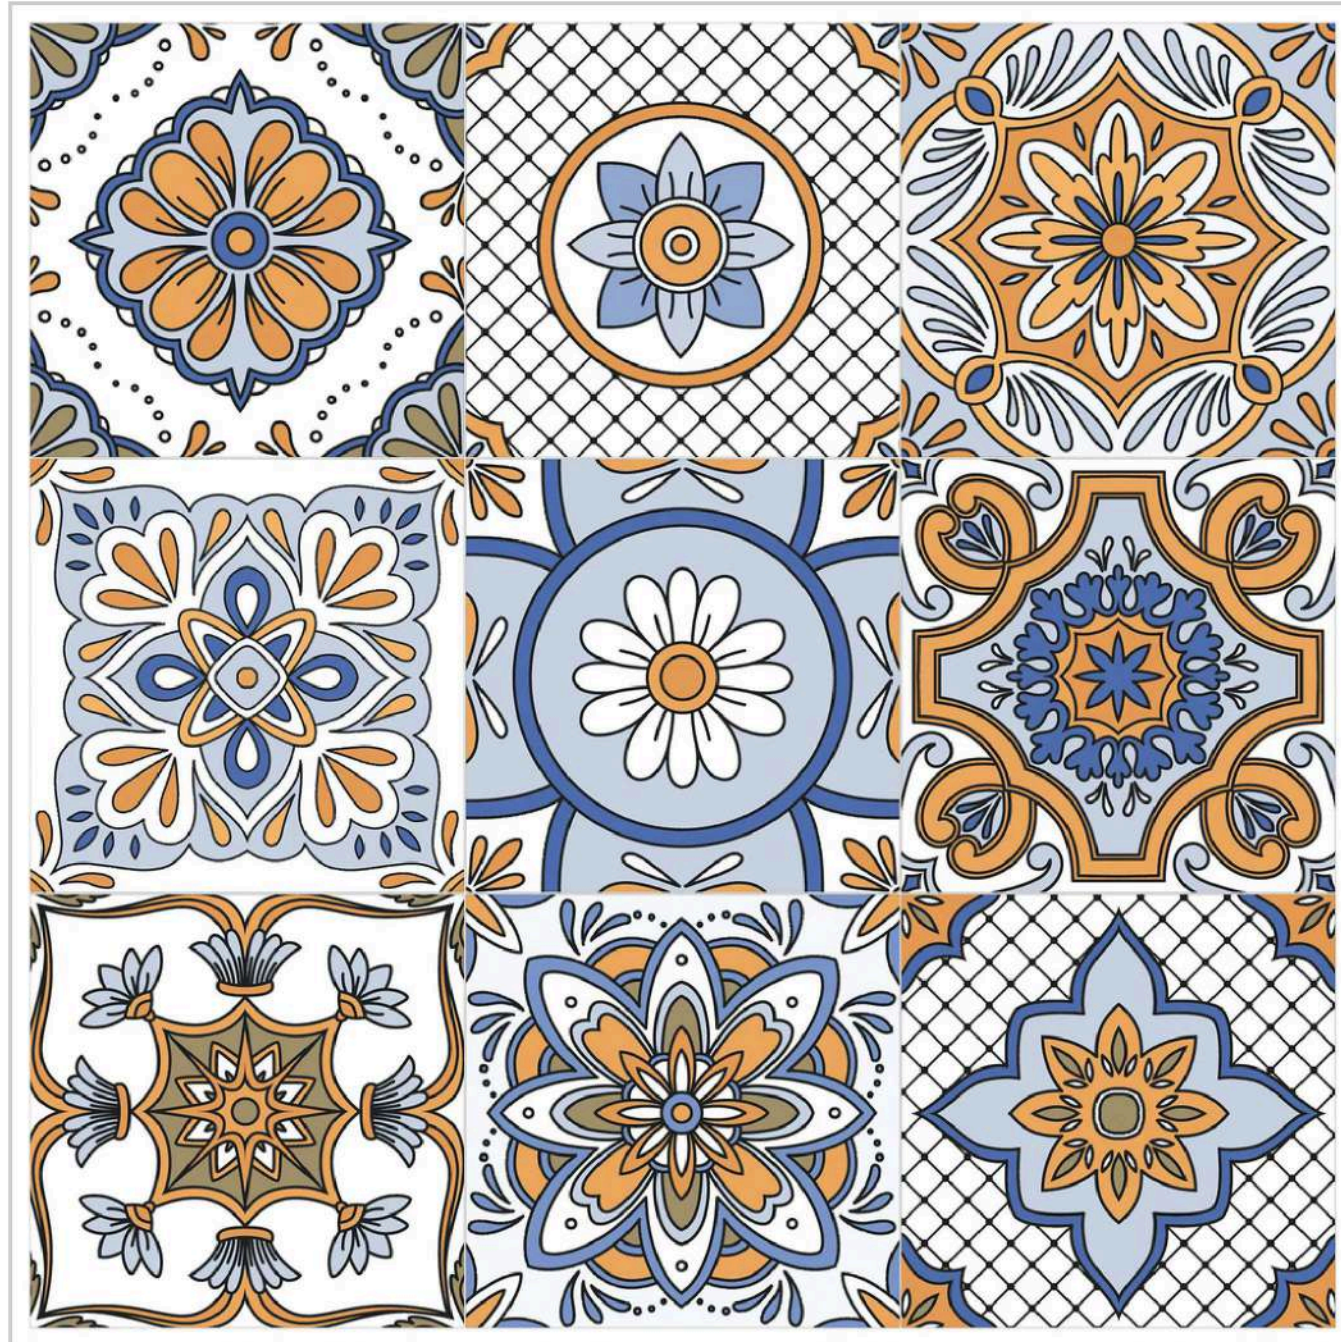

MR_05

Size
600x600mm

Finish
Rustic Carving

Random
1