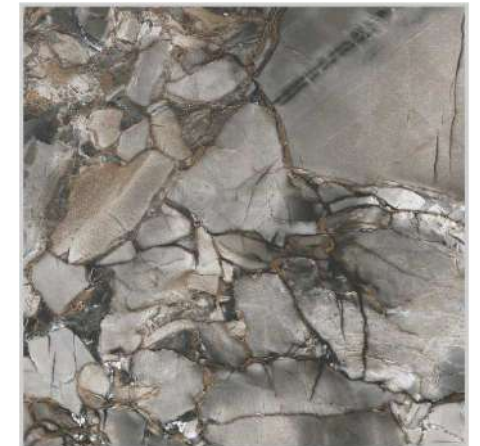

IVIZA GREY

Size	Finish	Random
<u>600x600mm</u>	<u>Rustic Carving</u>	<u>4</u>