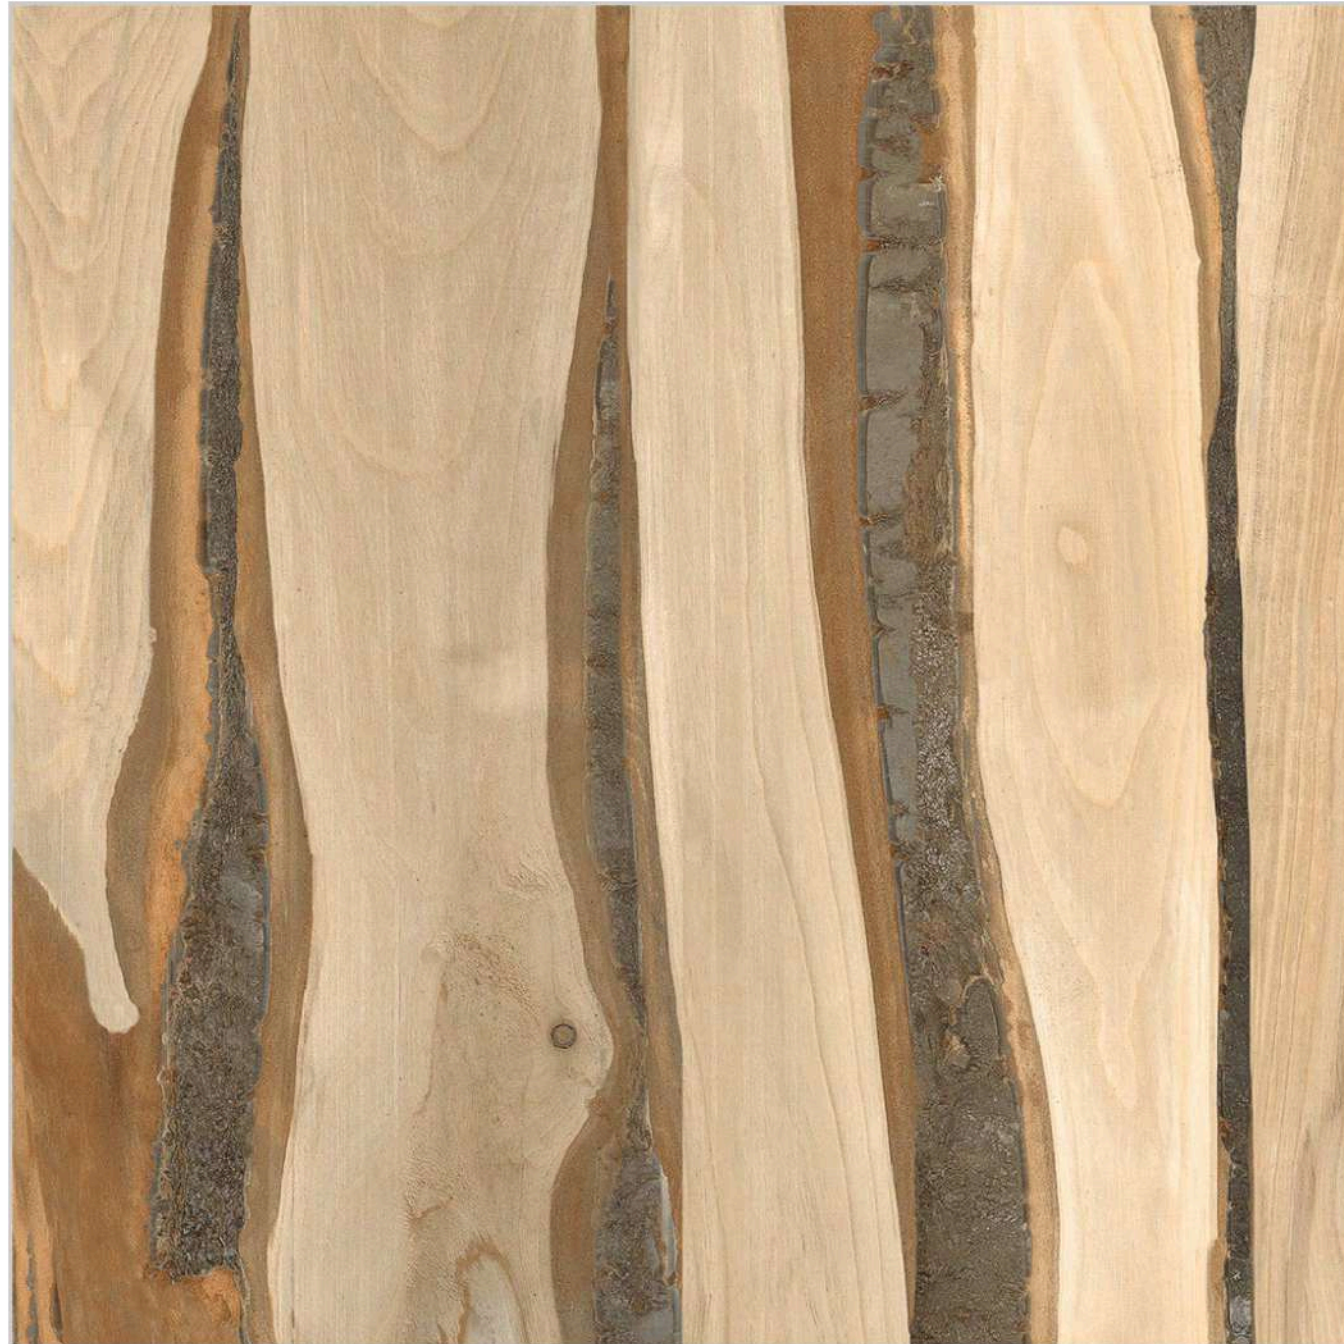

CAMINWOOD BROWN

Size	Finish	Random
<u>600x600mm</u>	<u>Rustic Carving</u>	<u>1</u>