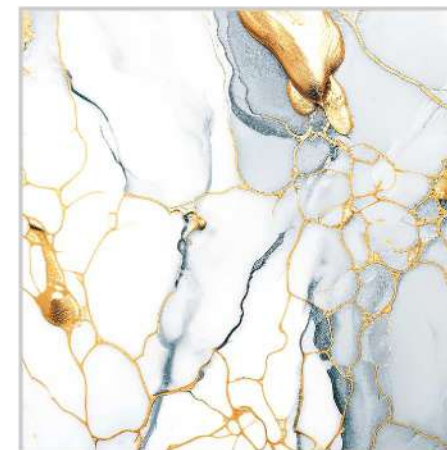

PREMIUM AQUA GOLD

Size	Finish	Random
<u>600x600mm</u>	<u>Rustic Carving</u>	<u>4</u>