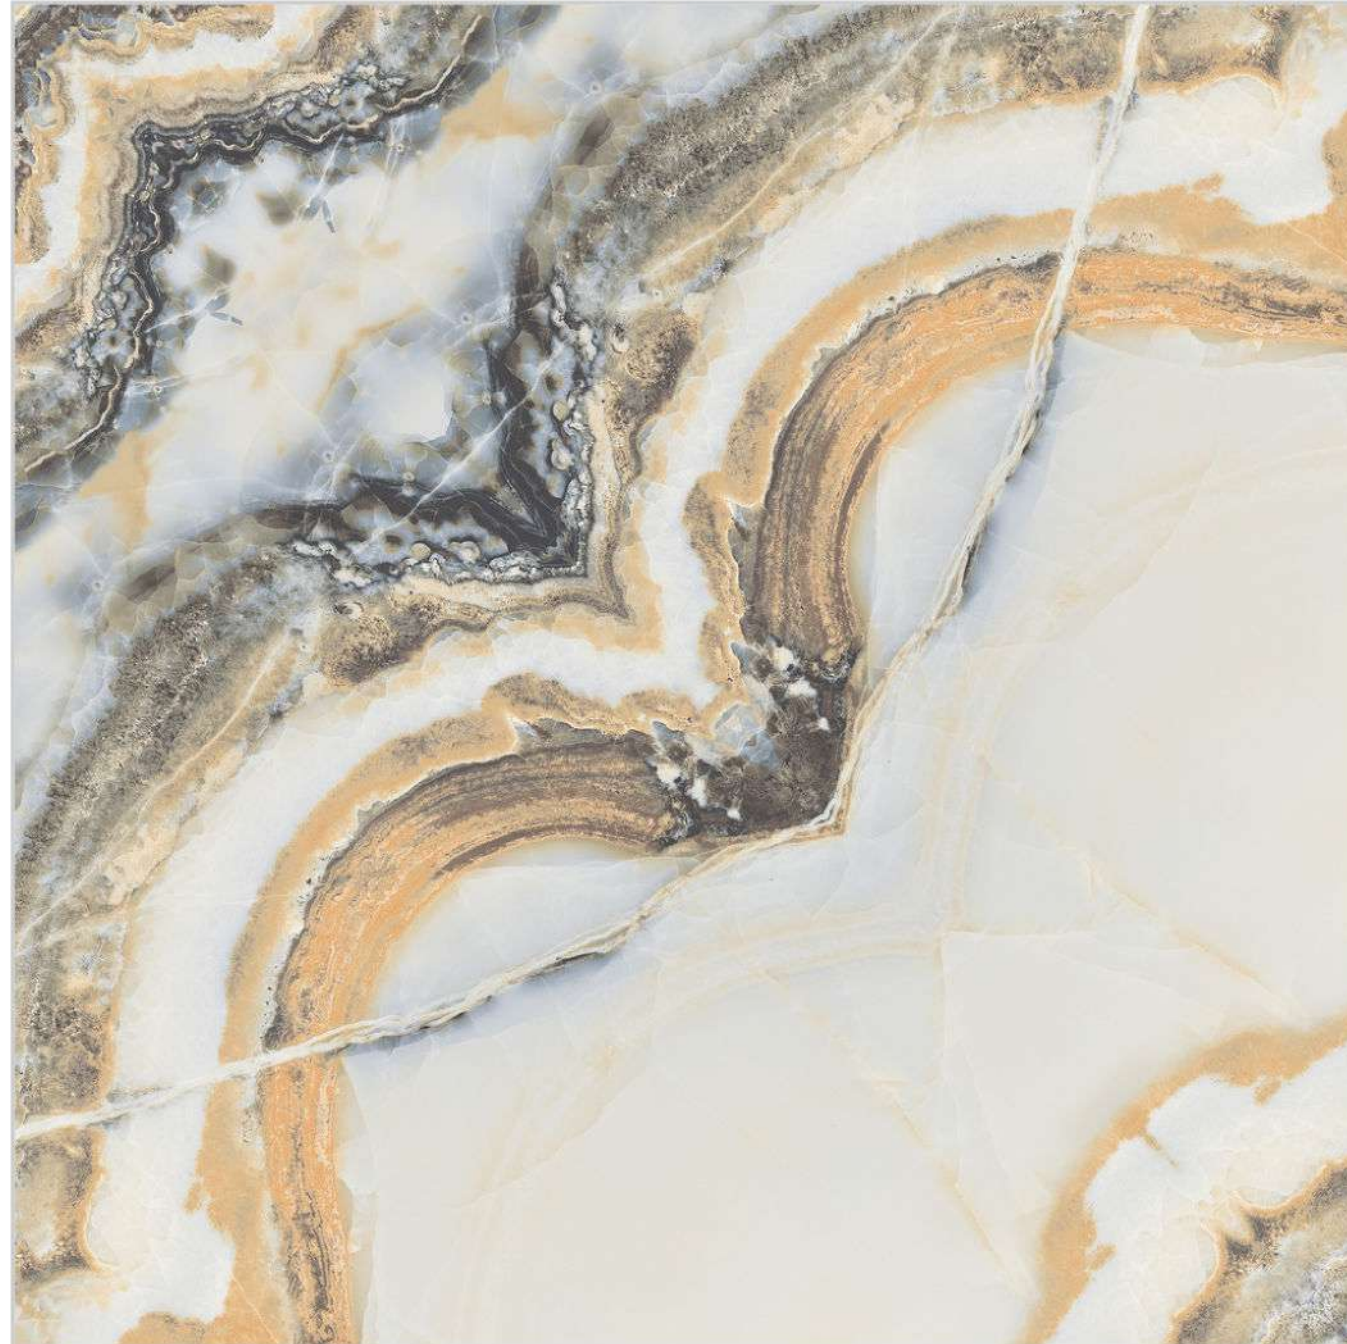

BK 32

Size
600x600mm

Finish
Glossy

Random
1