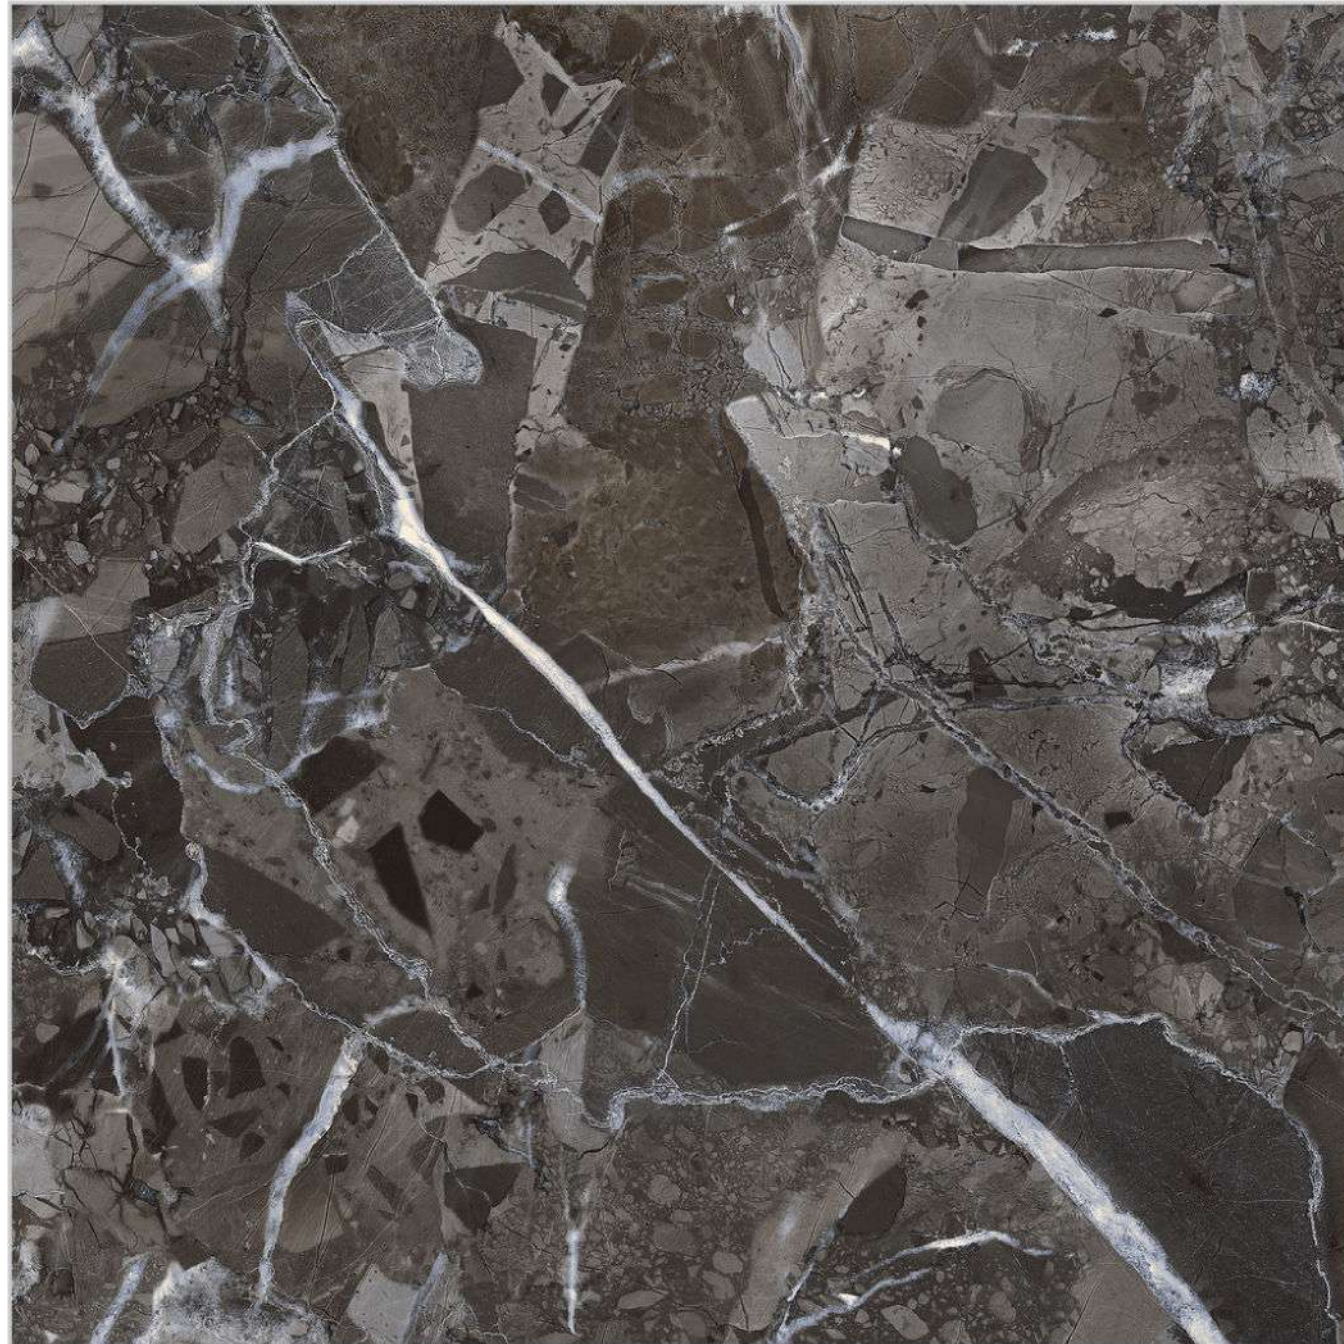

COYATE NERO

Size

600x600mm

Finish

High Glossy

Random

3