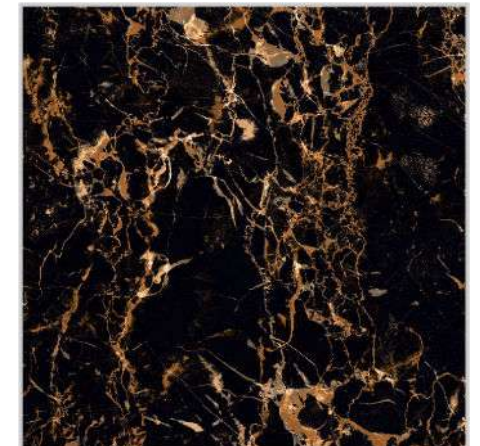

GOLD MISTRY

Size	Finish	Random
<u>600x600mm</u>	<u>High Glossy</u>	<u>4</u>