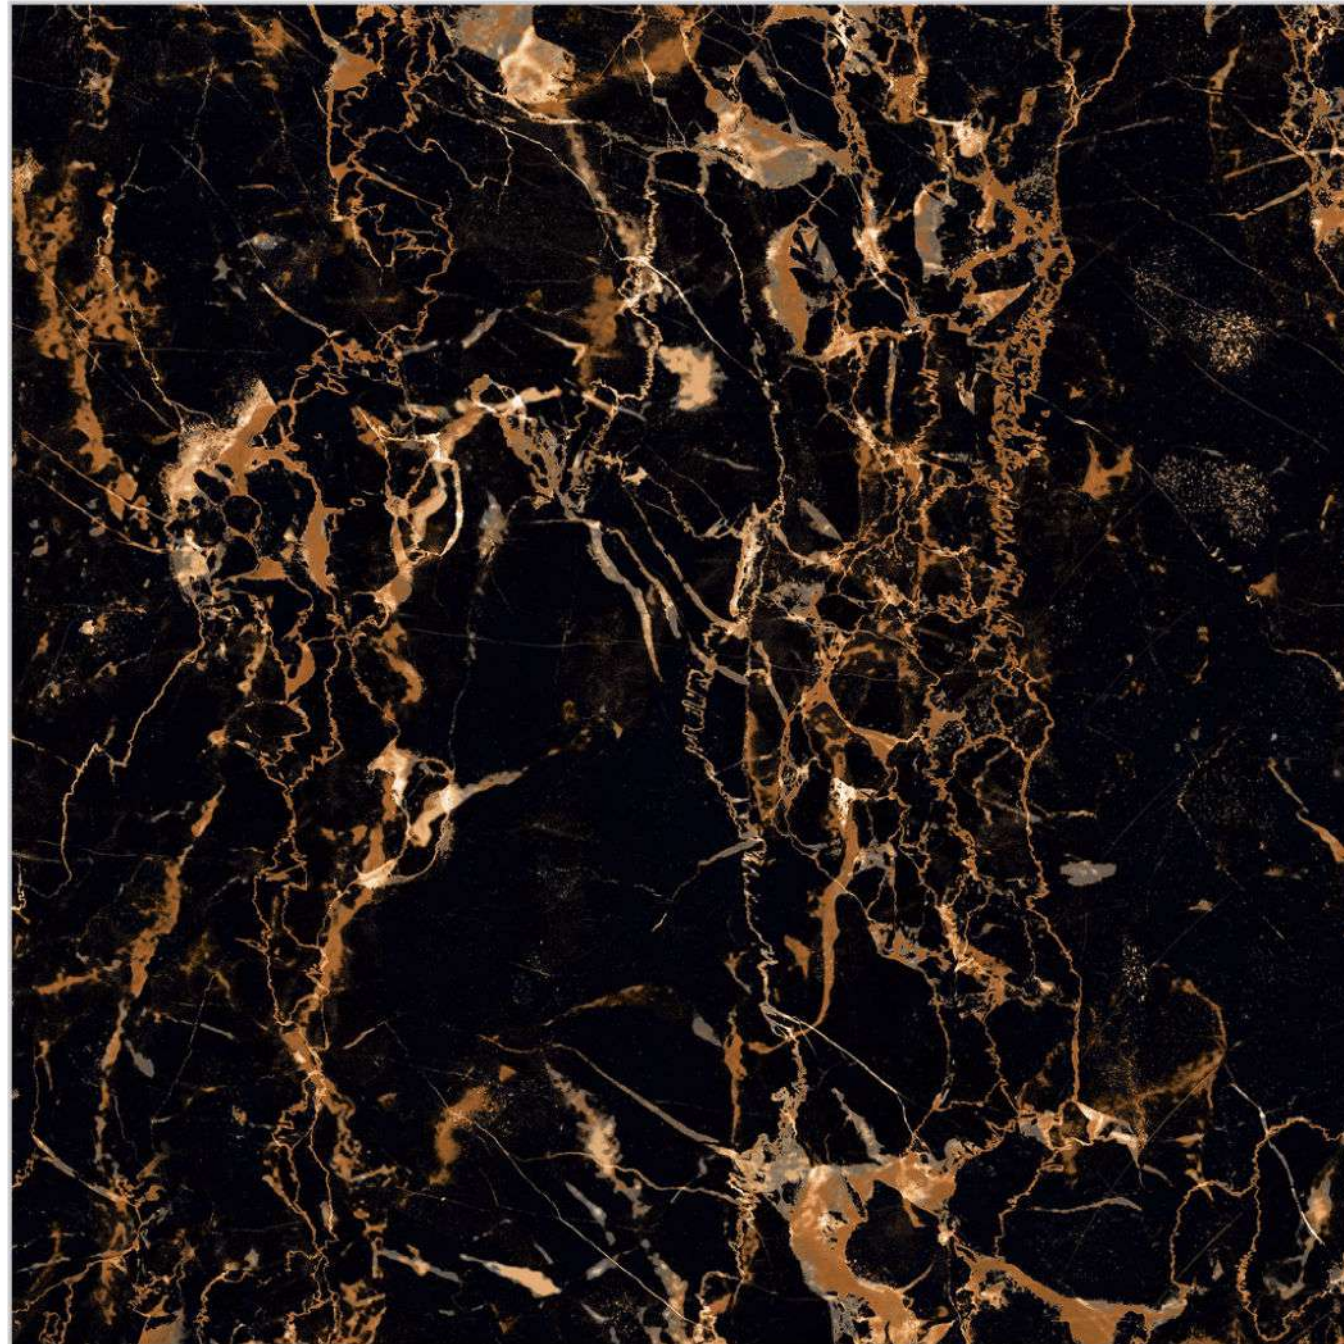

## GOLDEN SKY

Size

600x600mm

Finish

High Glossy

Random

6