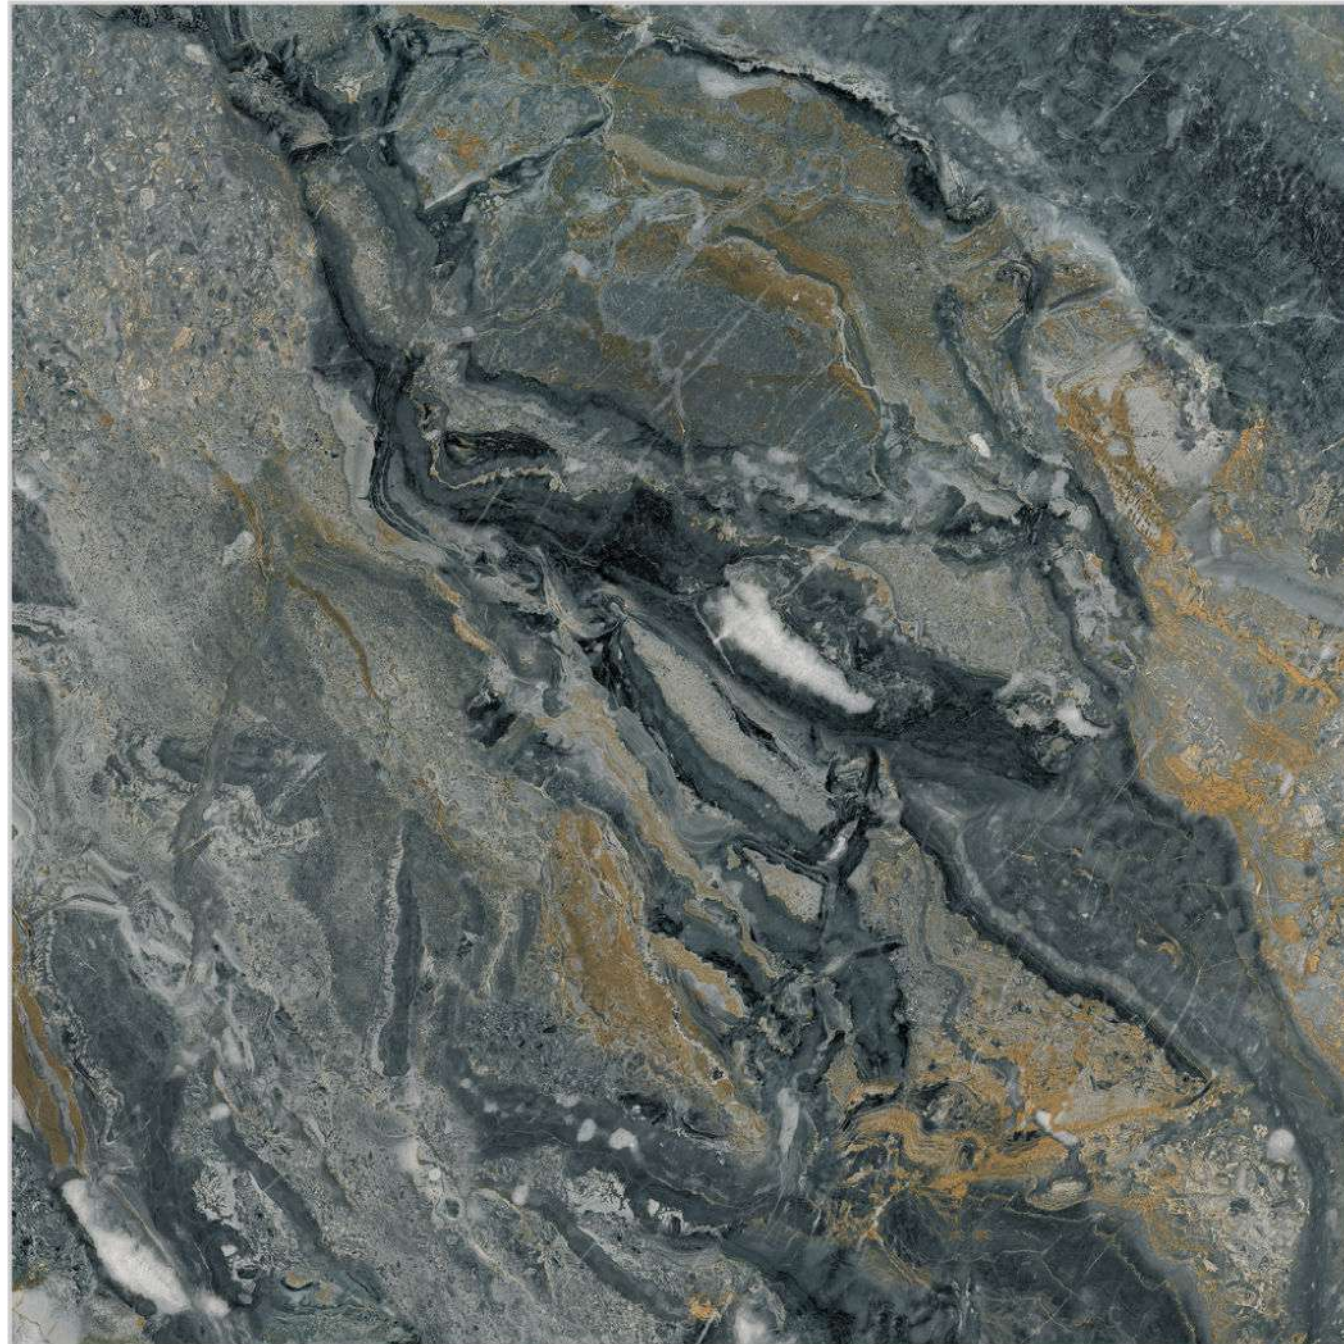

## KYANITE GREEN

Size

600x600mm

Finish

High Glossy

Random

6