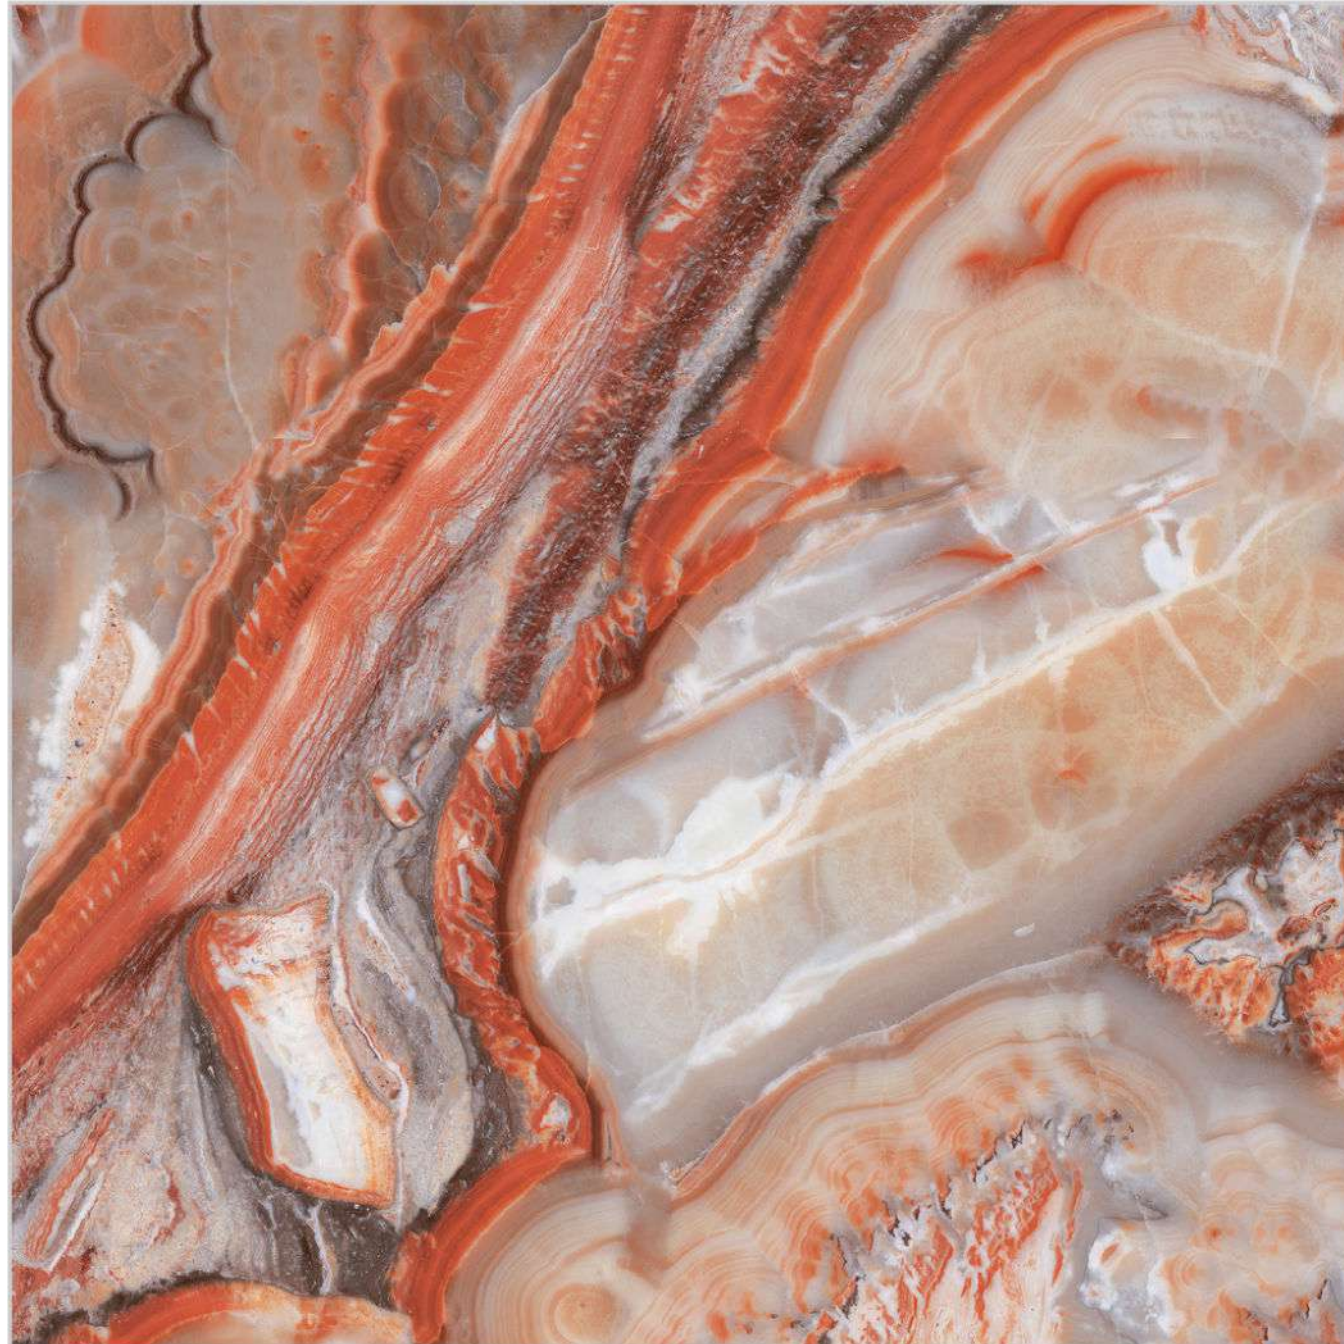

IGNEOUS RED

Size	Finish	Random
<u>600x600mm</u>	<u>High Glossy</u>	<u>8</u>