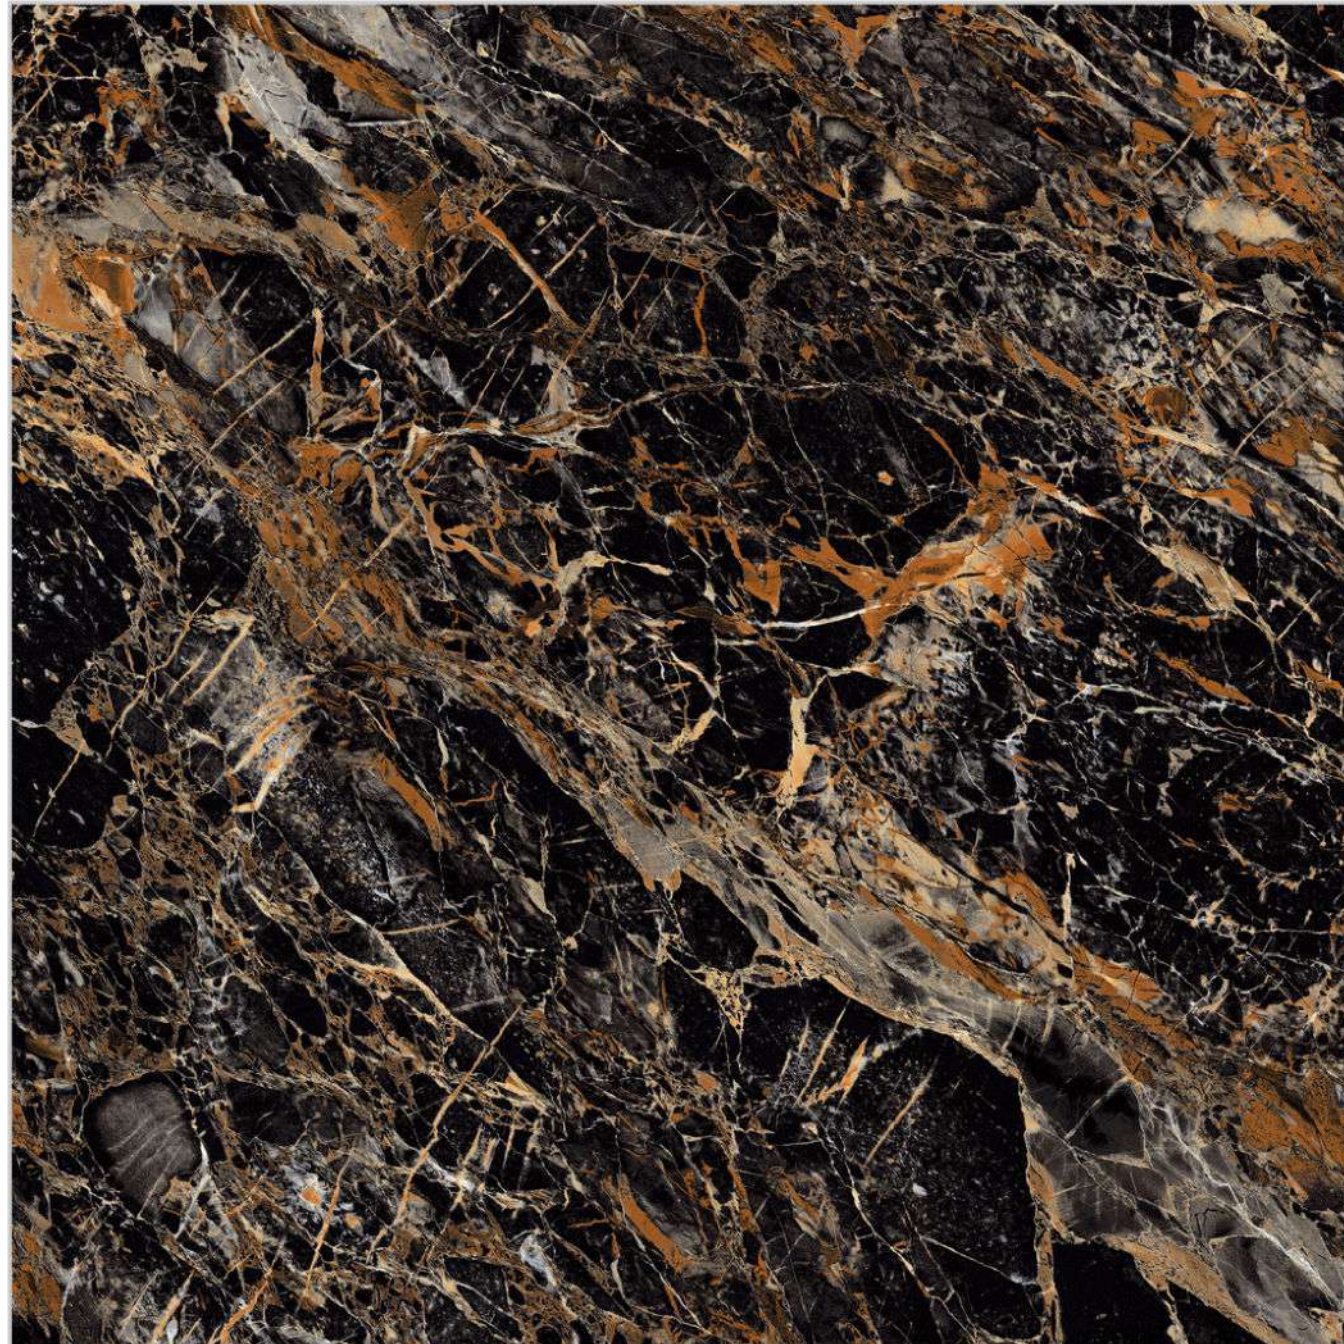

LUSTRO DARK ATLAN...

Size	Finish	Random
<u>600x600mm</u>	<u>High Glossy</u>	<u>5</u>