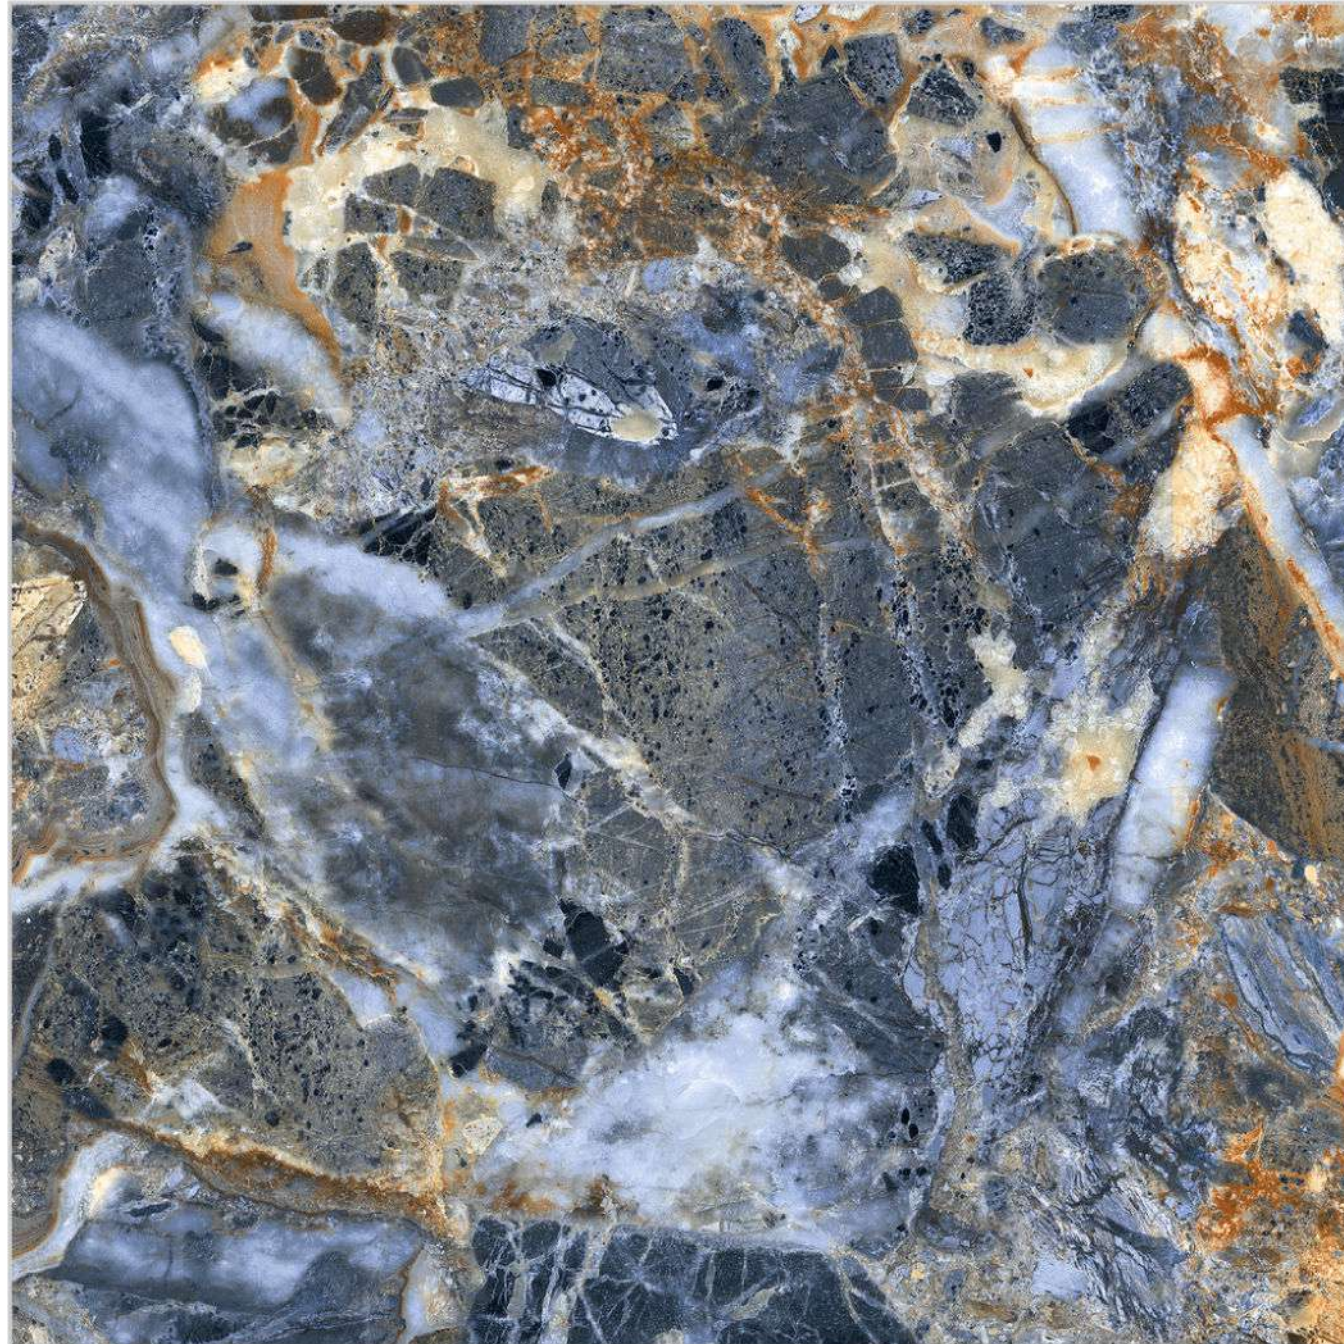

SAFARI TEAL

Size
600x600mm

Finish
High Glossy

Random
6

SAINT LAURENT

| | | |
|------------------|--------------------|----------|
| Size | Finish | Random |
| <u>600x600mm</u> | <u>High Glossy</u> | <u>6</u> |