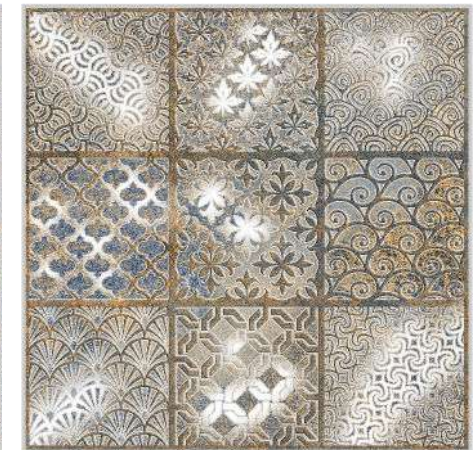

Finish
Matt

Random
4

MR-12

Size
600x600mm

Finish
Matt

Random
3

MR_14

Size	Finish	Random
<u>600x600mm</u>	<u>Matt</u>	<u>1</u>