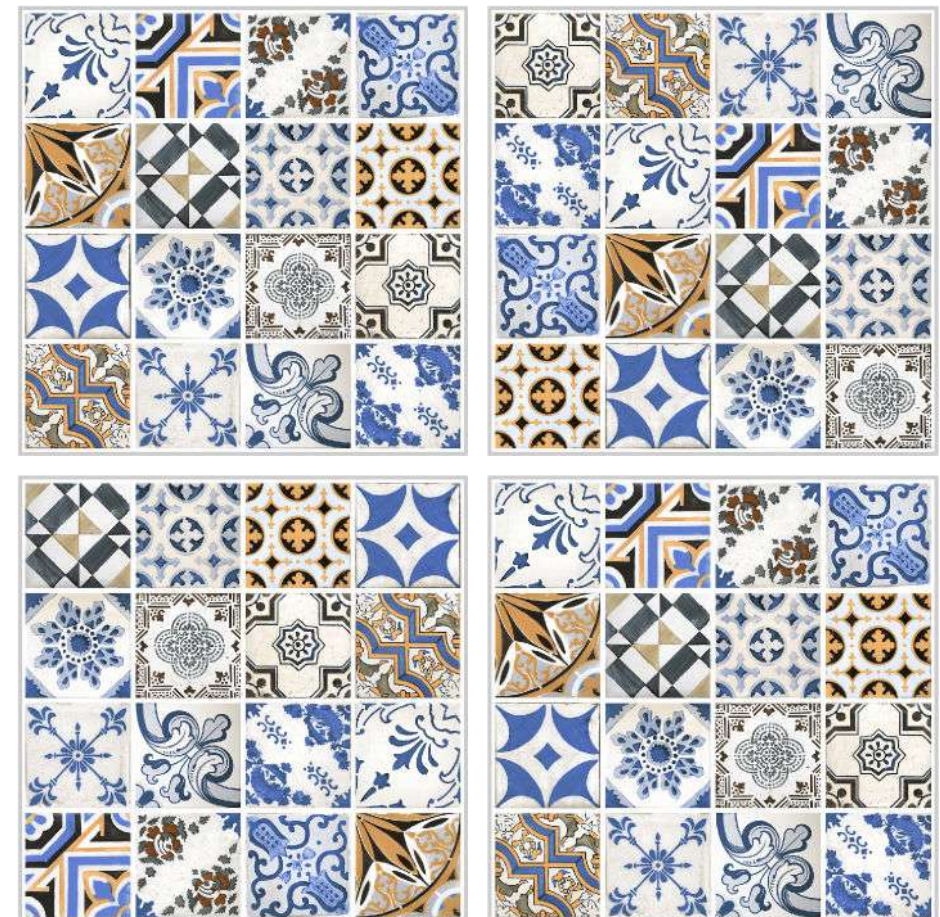

MR_18

Size
600x600mm

Finish
Matt

Random
3