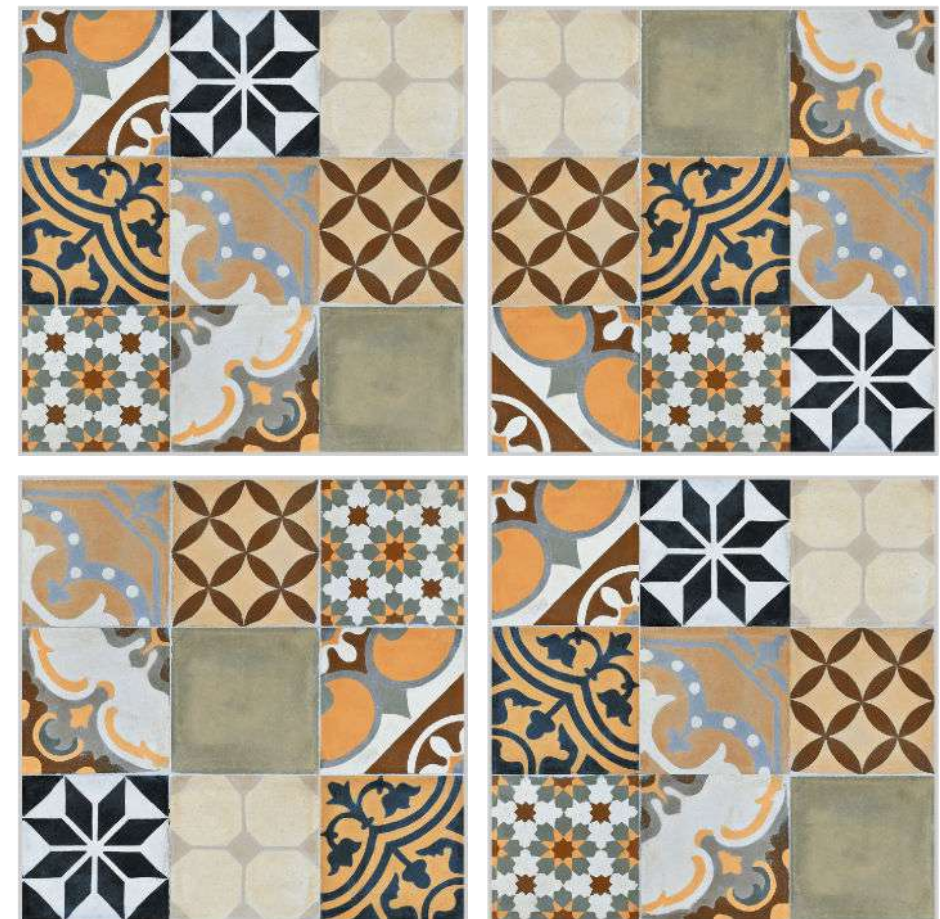

MR-09

Size
600x600mm

Finish
Matt

Random
3