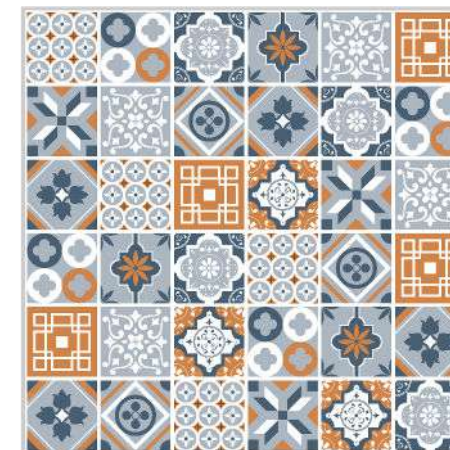

MR-09

Size
600x600mm

Finish
Matt

Random
3

MR-22

Size
600x600mm

Finish
Matt

Random
3