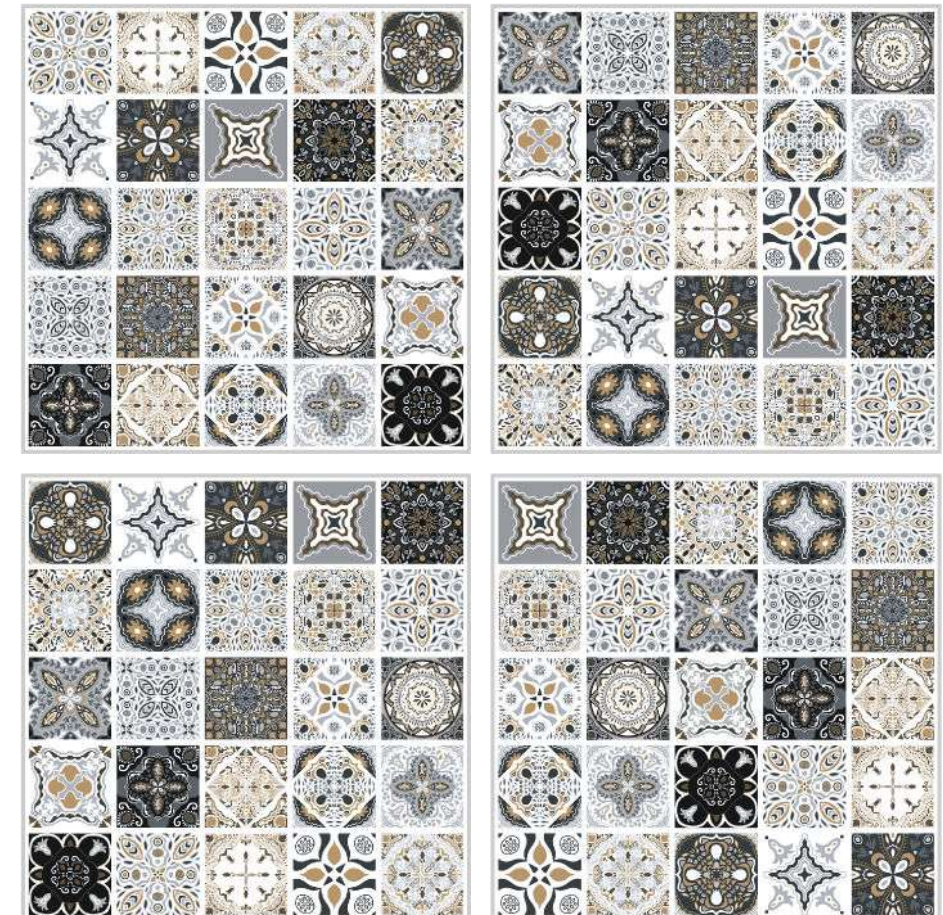

MR_11

Size
600x600mm

Finish
Matt

Random
4