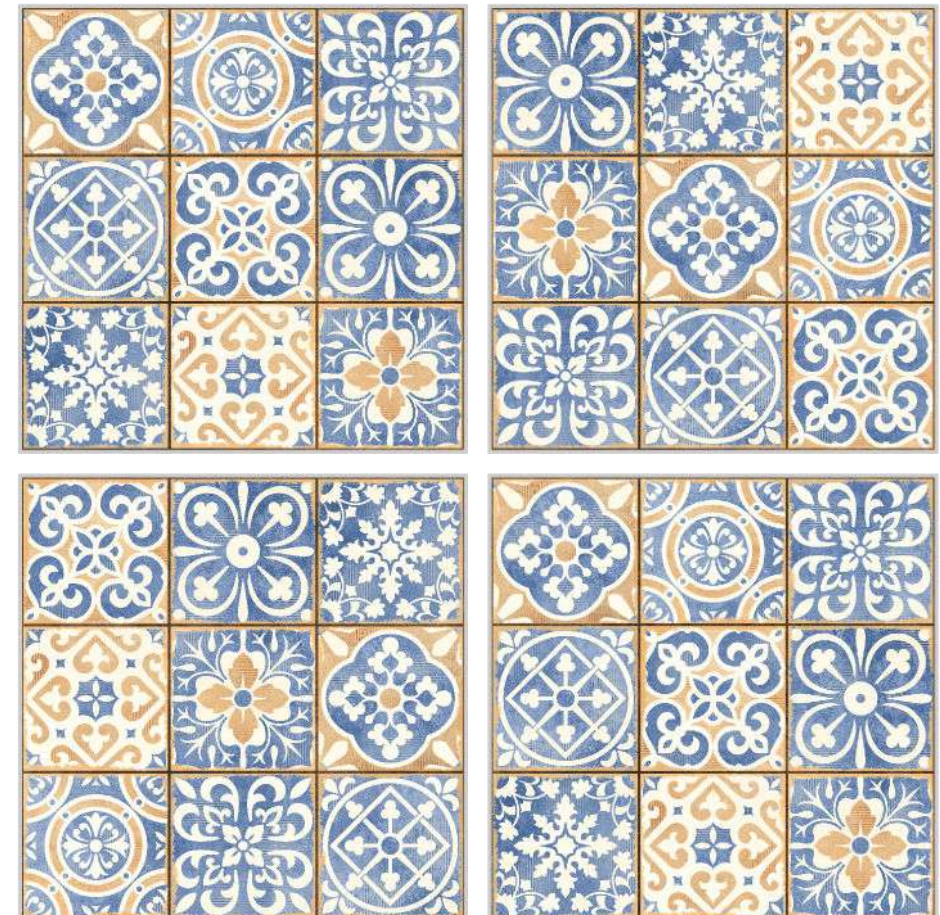

Finish
Matt

Random
4

MR-12

Size
600x600mm

Finish
Matt

Random
3

MR_14

Size	Finish	Random
<u>600x600mm</u>	<u>Matt</u>	<u>1</u>