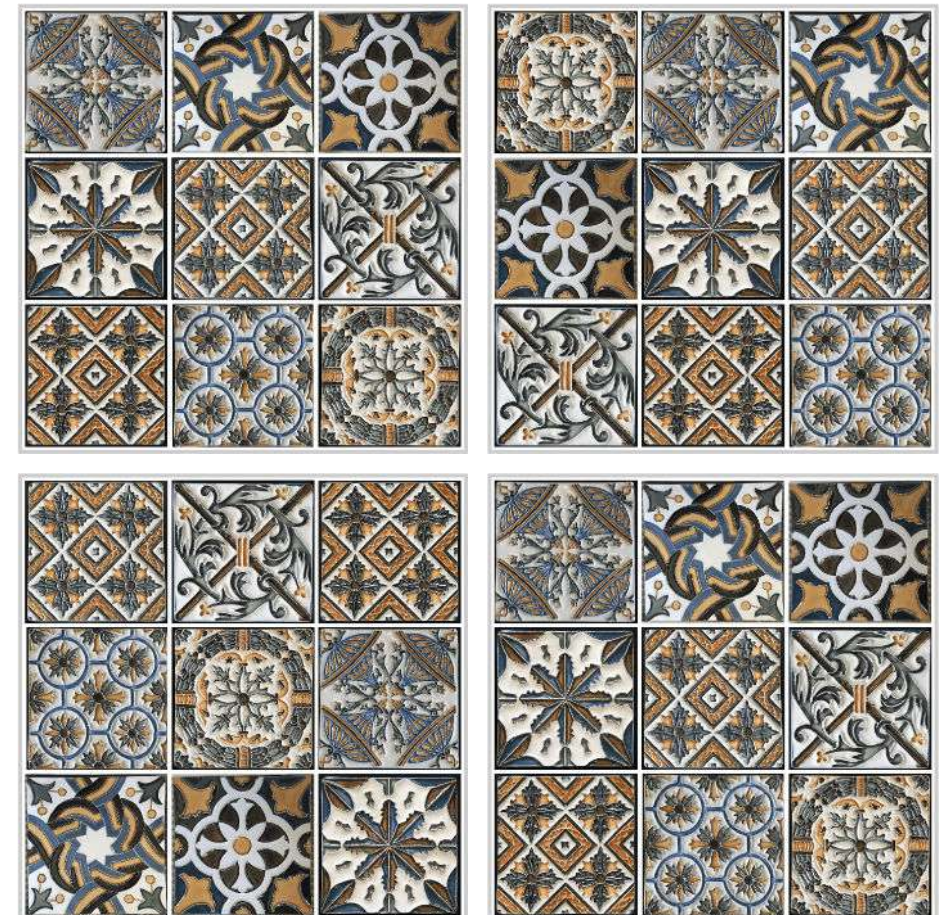

MR-17

Size
600x600mm

Finish
Matt

Random
3

MR_16

Size
600x600mm

Finish
Matt

Random
3