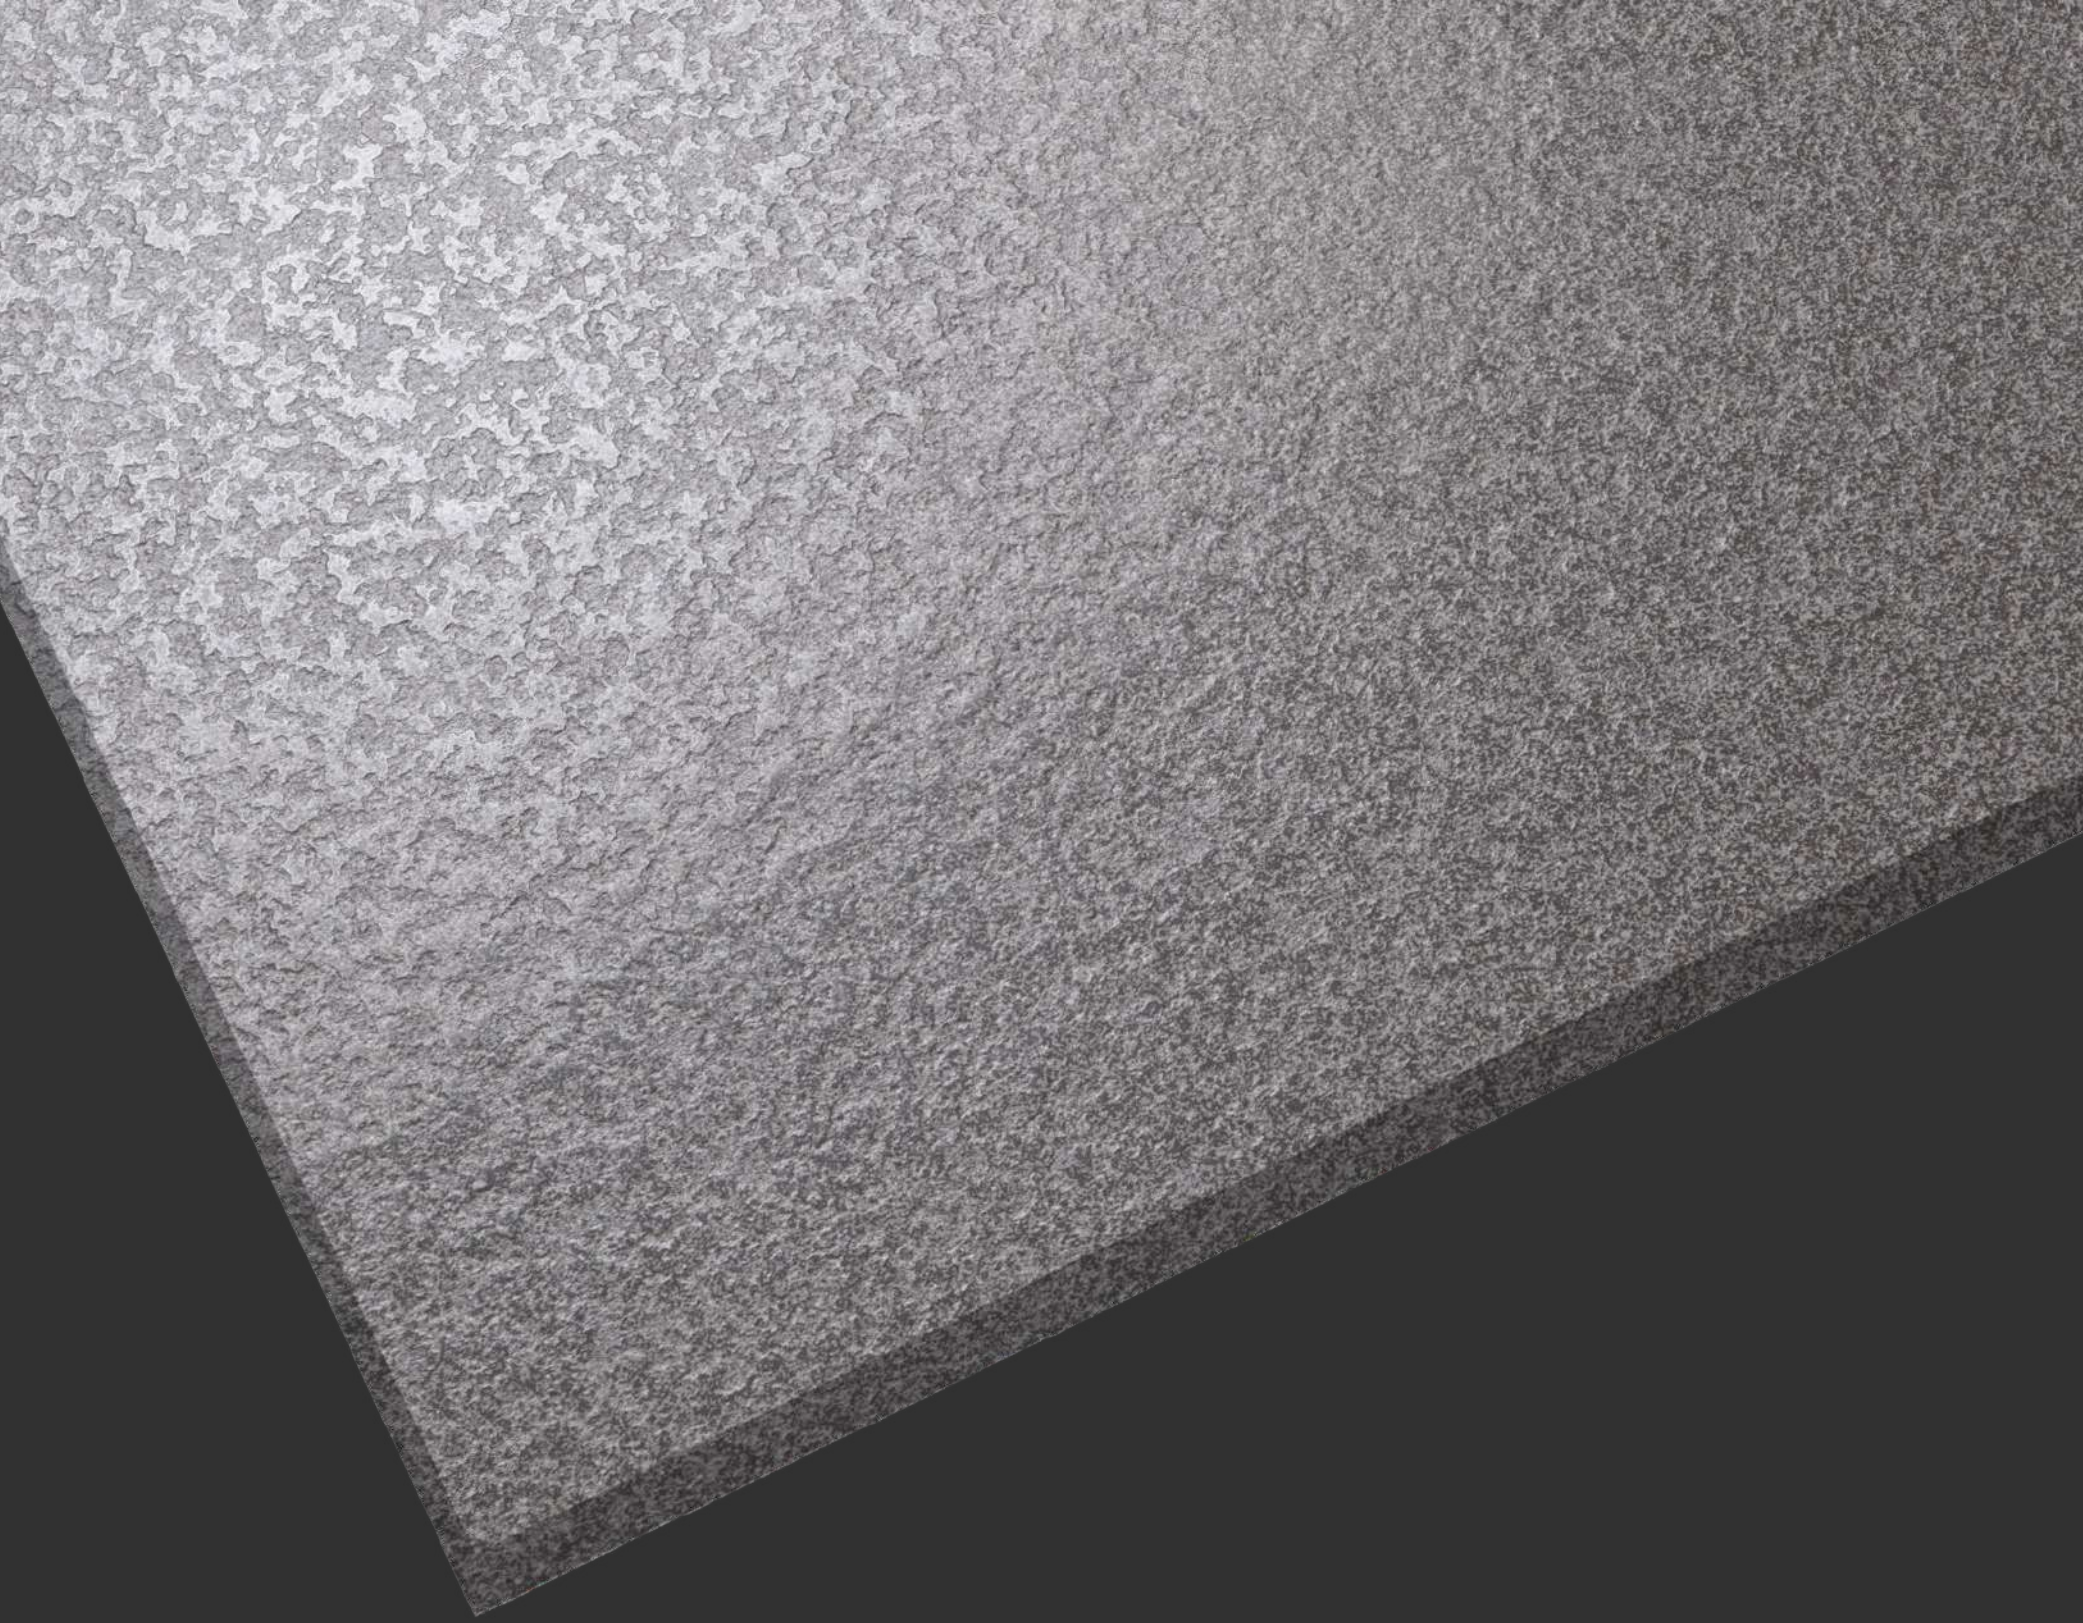

GALAXY LAPPATO NERO (D)

600x
600MM

FULL BODY
VITRIFIED TILES

SISAM®
WALL & VITRIFIED