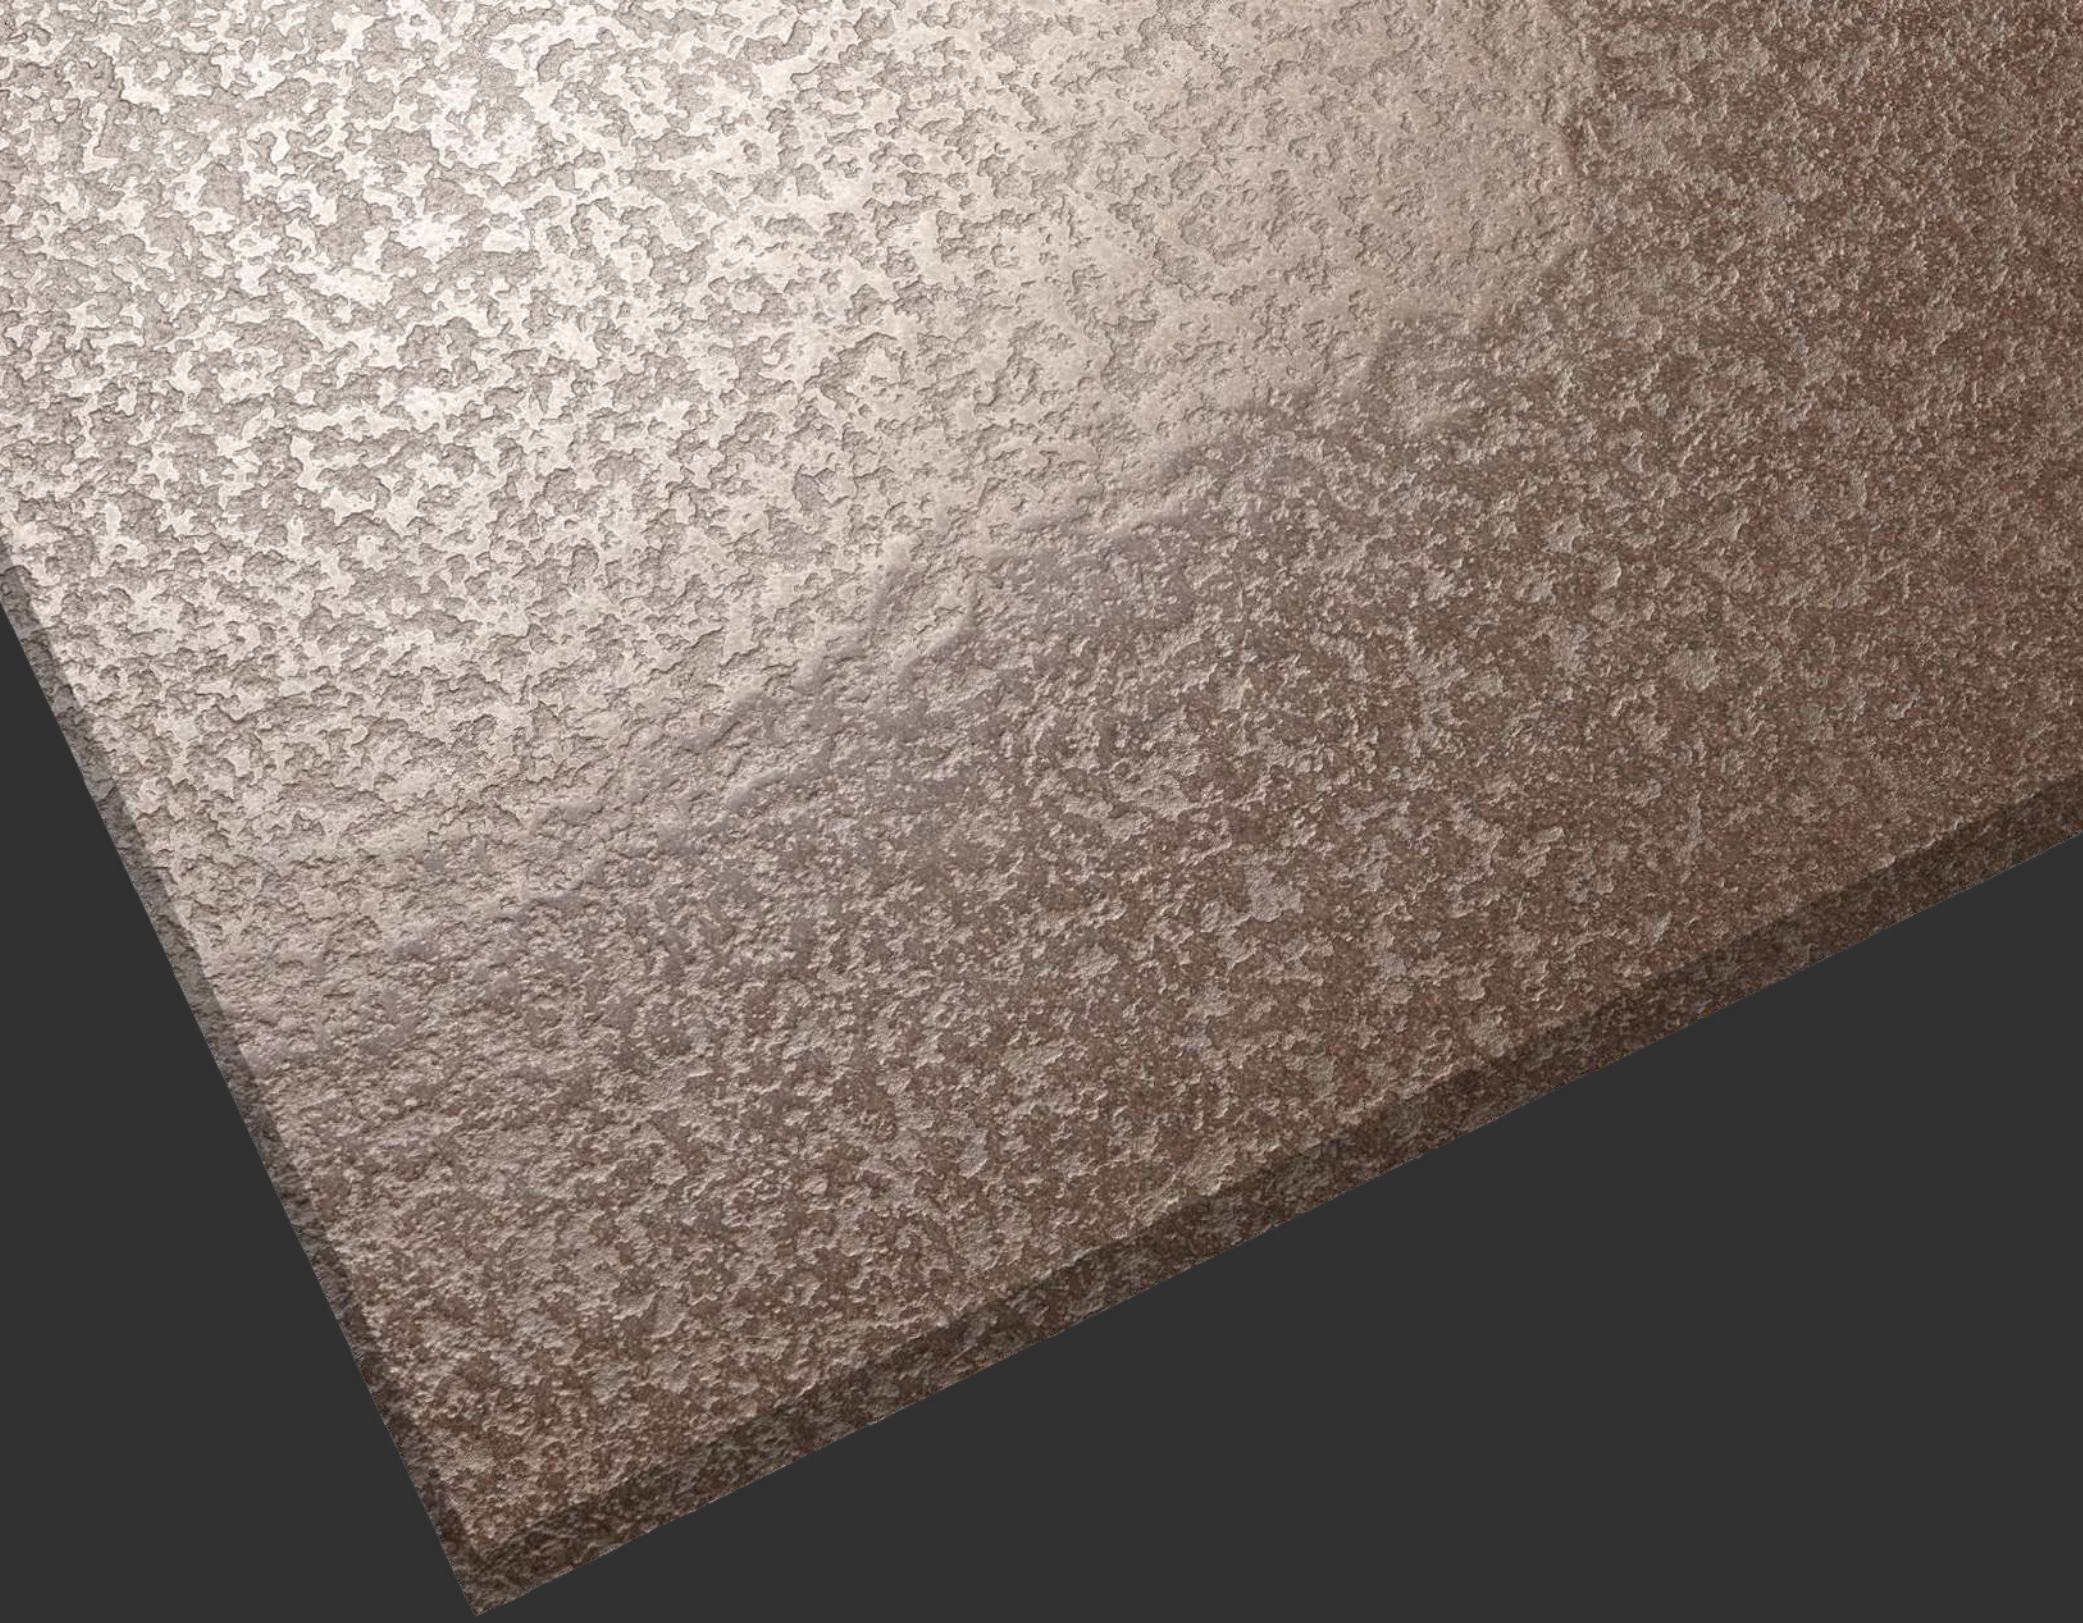

GALAXY LAPPATO CHOCO (D)

600x
600MM

FULL BODY
VITRIFIED TILES

SISAM®
WALL & VITRIFIED