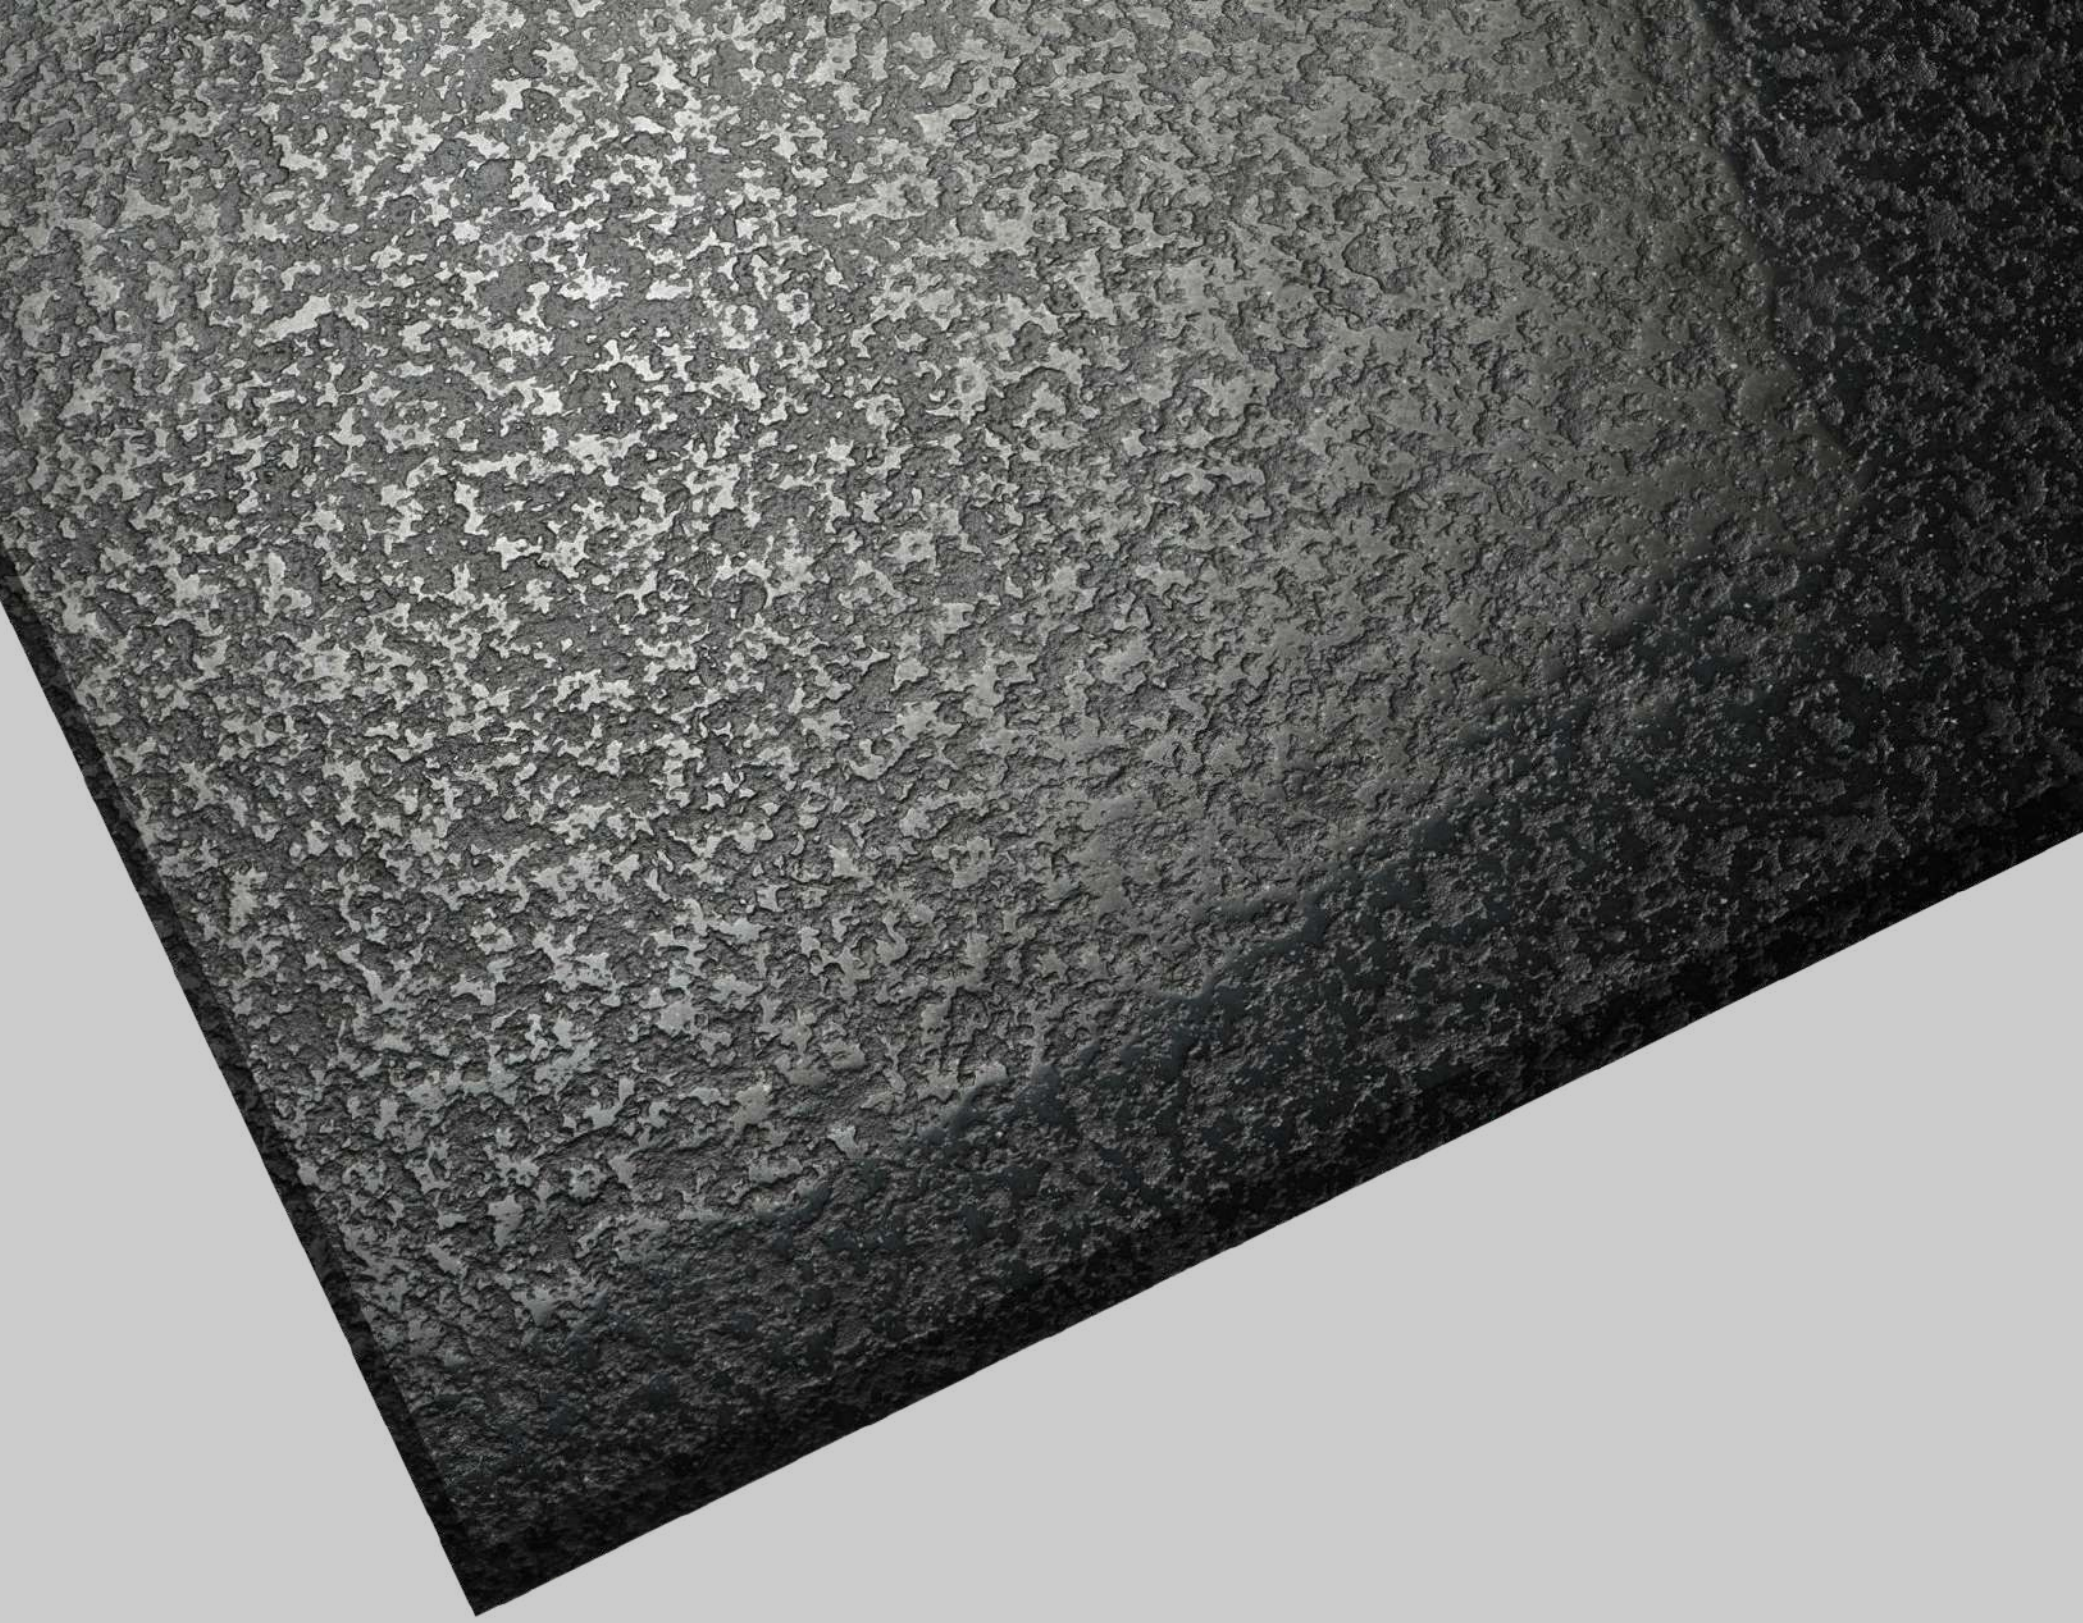

GALAXY LAPPATO JET BLACK (SP)

600x
600MM

FULL BODY
VITRIFIED TILES

SISAM
WALL & VITRIFIED