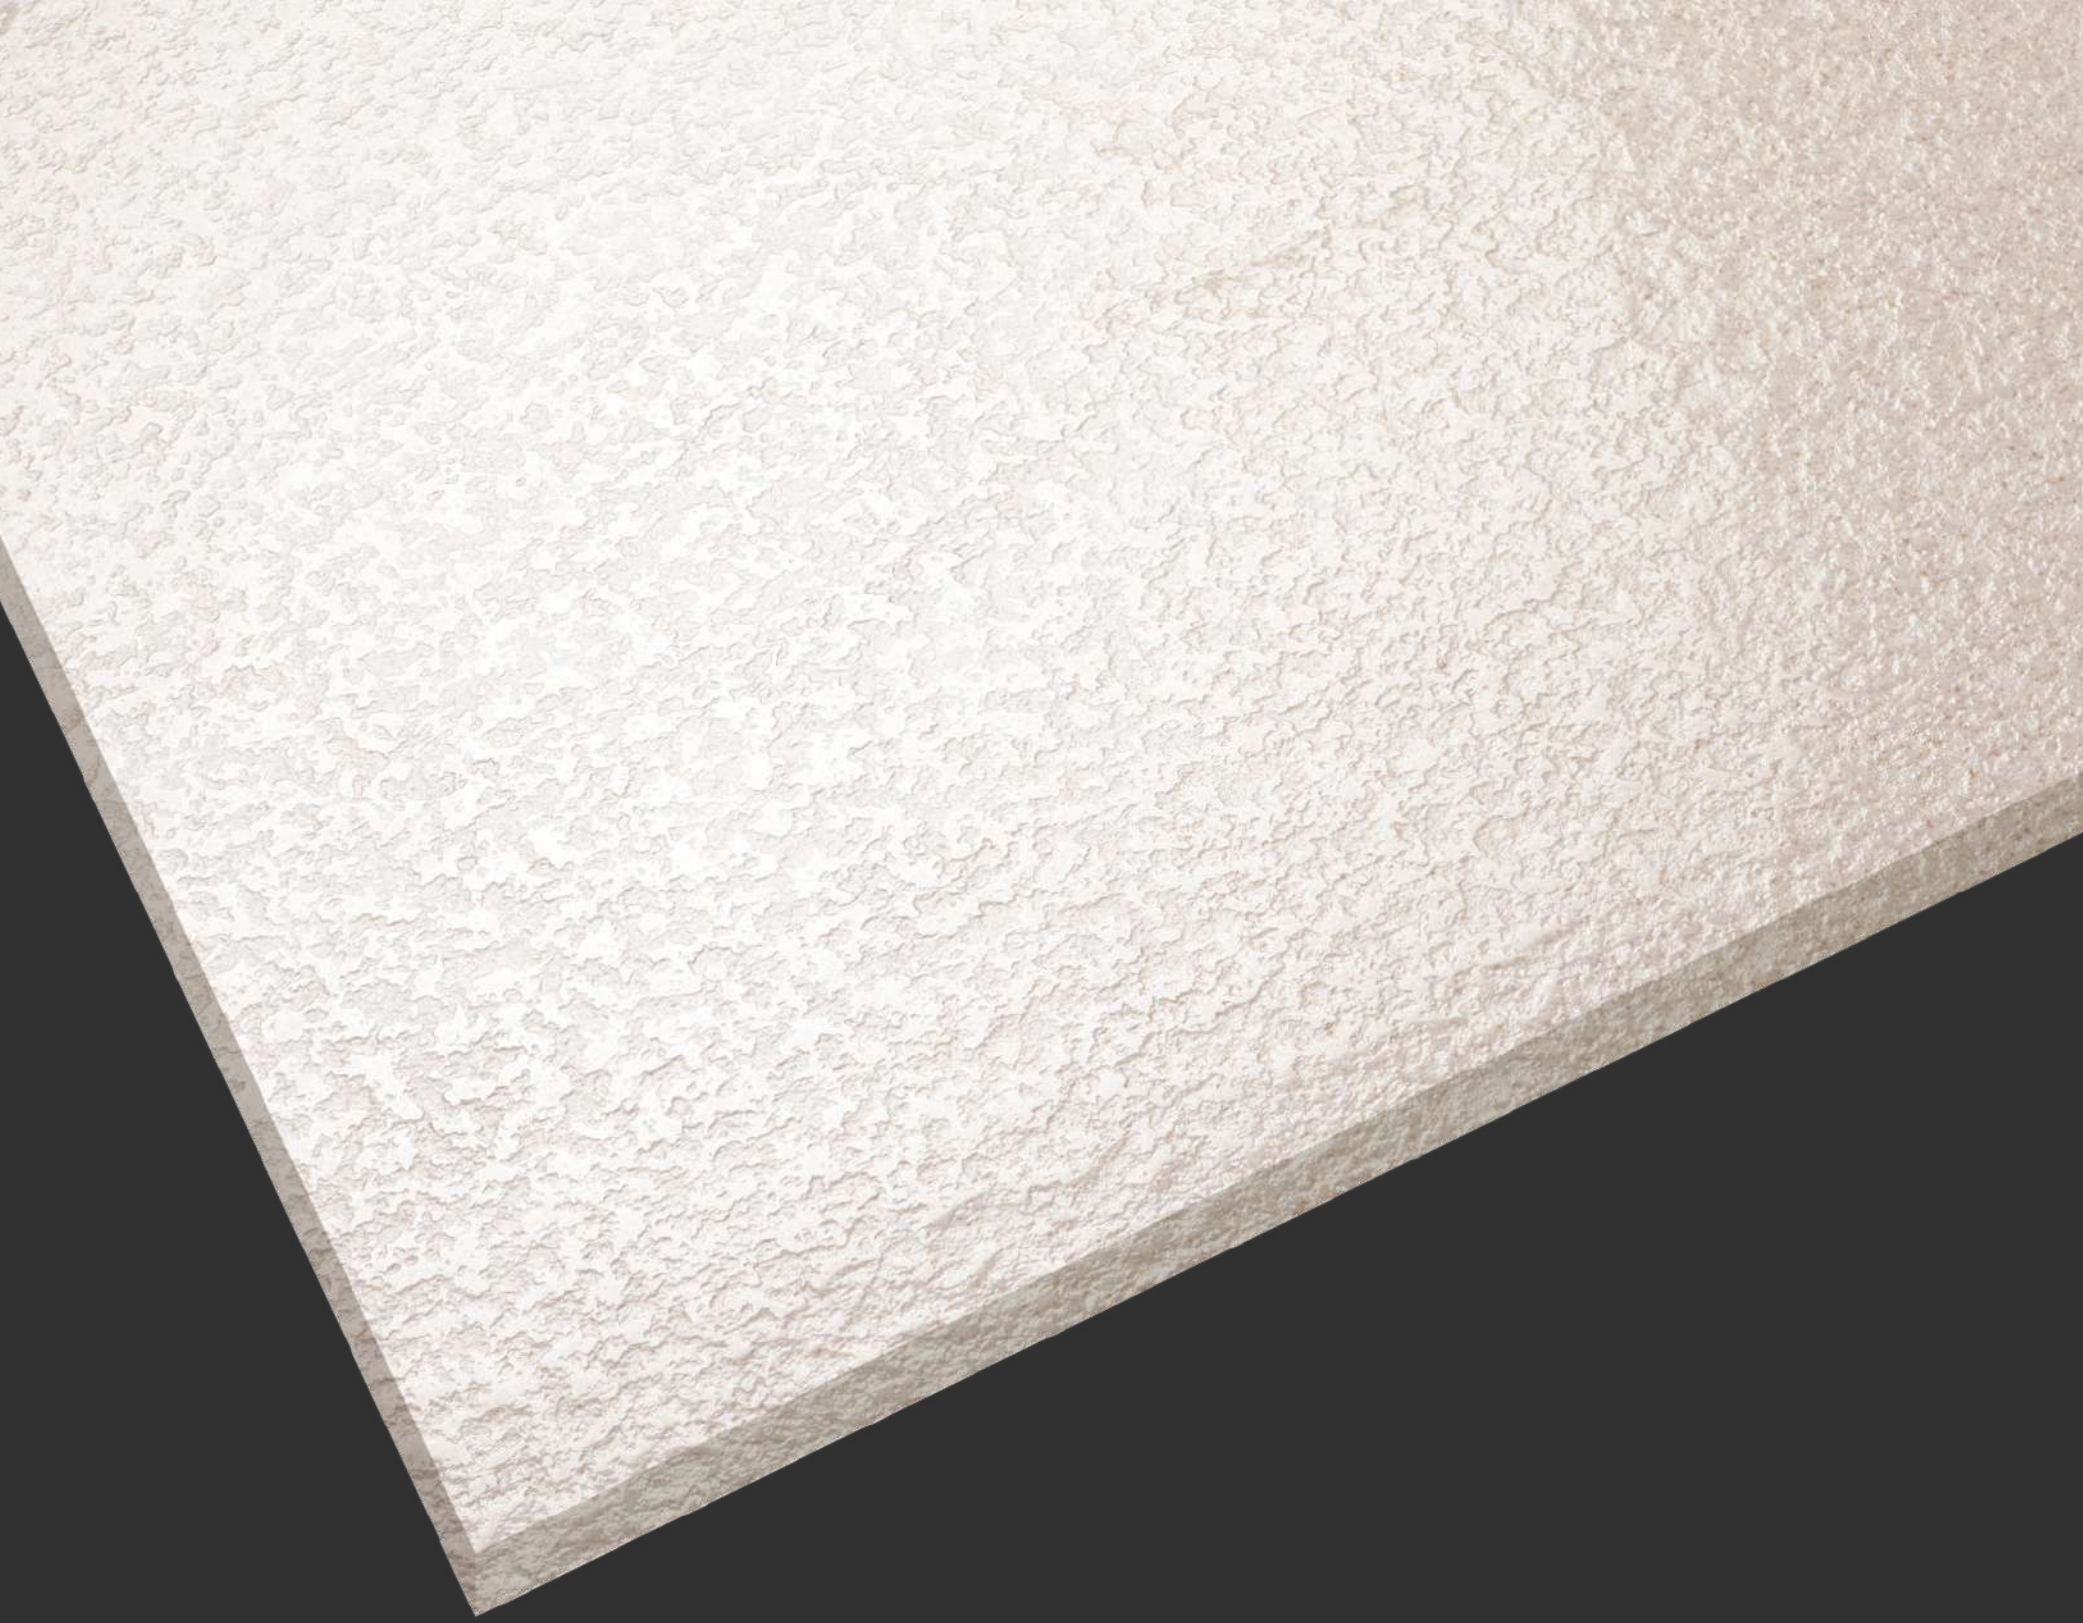

GALAXY LAPPATO CREMA

600x
600MM

FULL BODY
VITRIFIED TILES

SISAM®
WALL & VITRIFIED