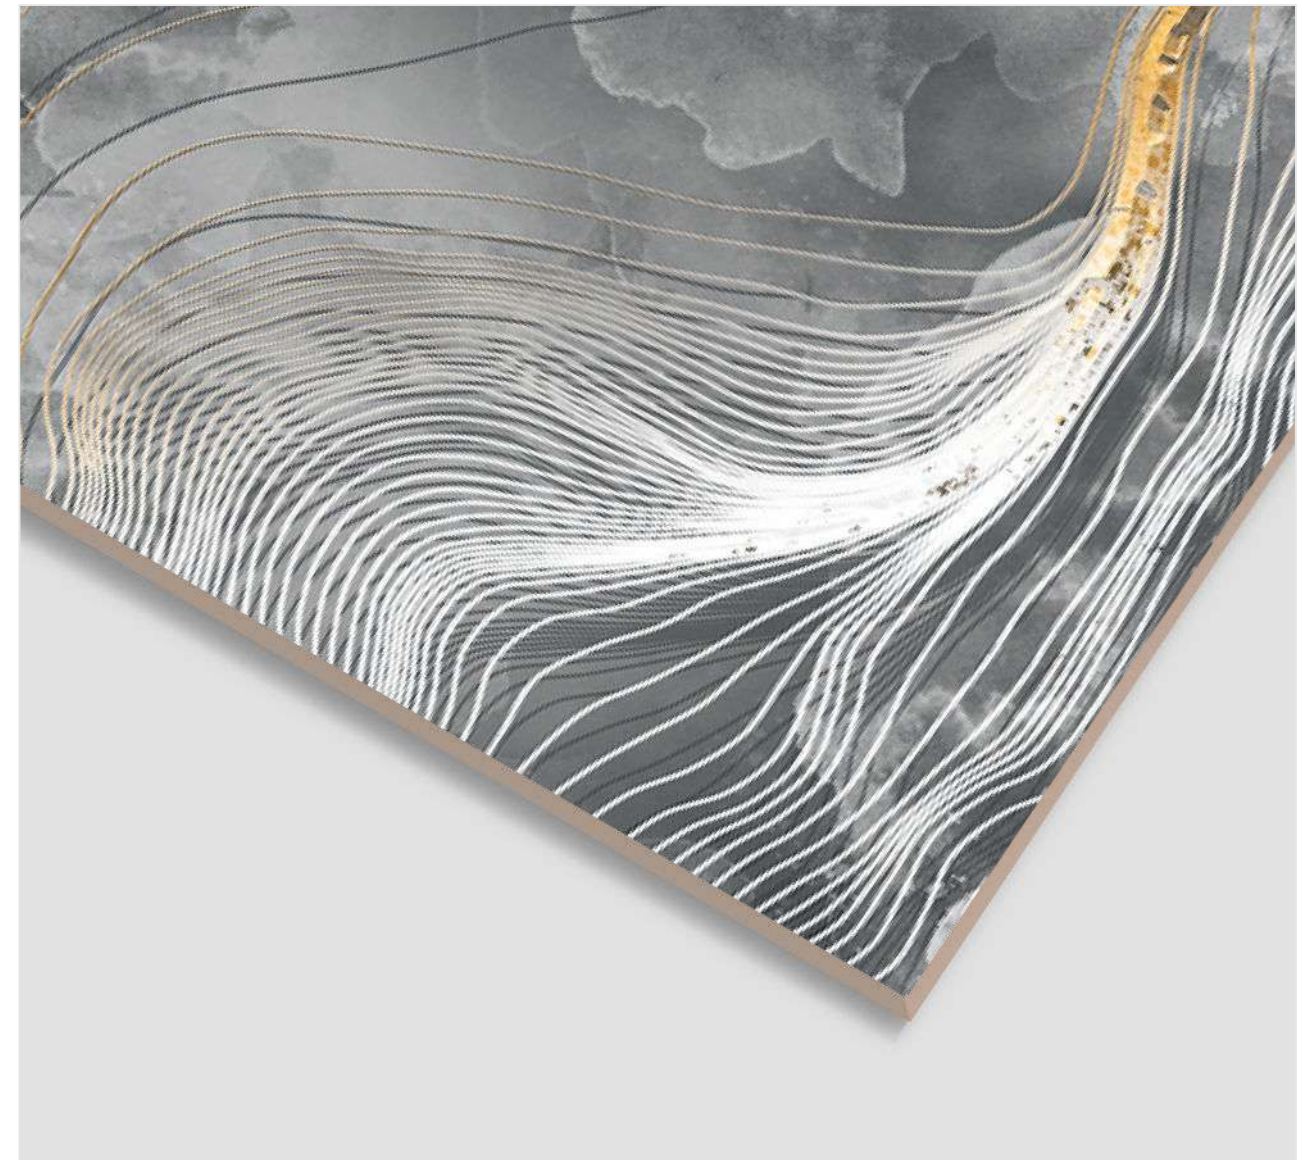

600x
1200MM

600x
600MM

LUXURY GOLD GREY

FINISH
Endless Rustic Carving

RANDOM
4