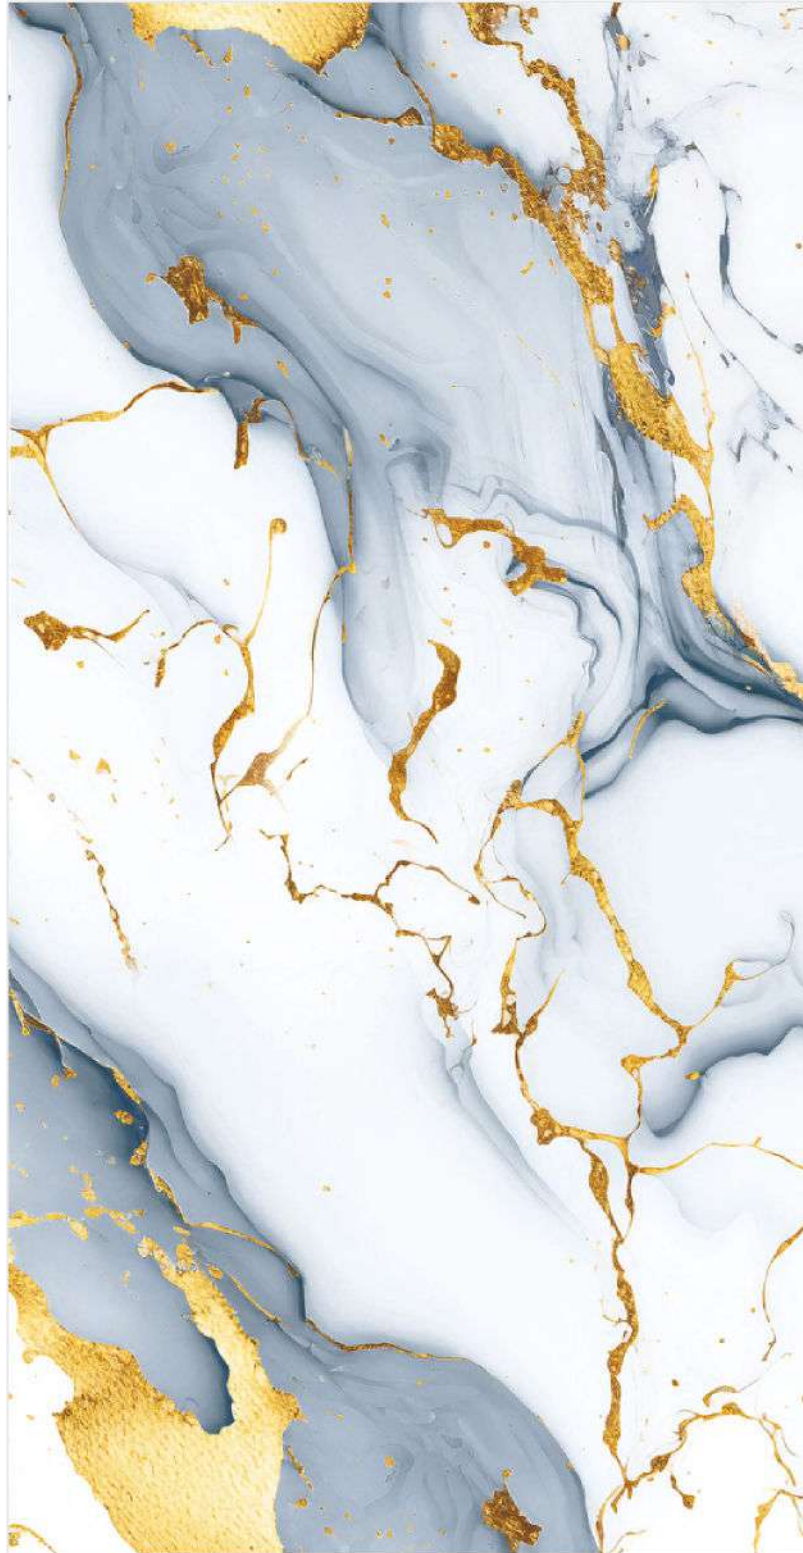

600x
1200MM

600x
600MM

VANISH GOLD

FINISH
Endless Rustic Carving

RANDOM
5