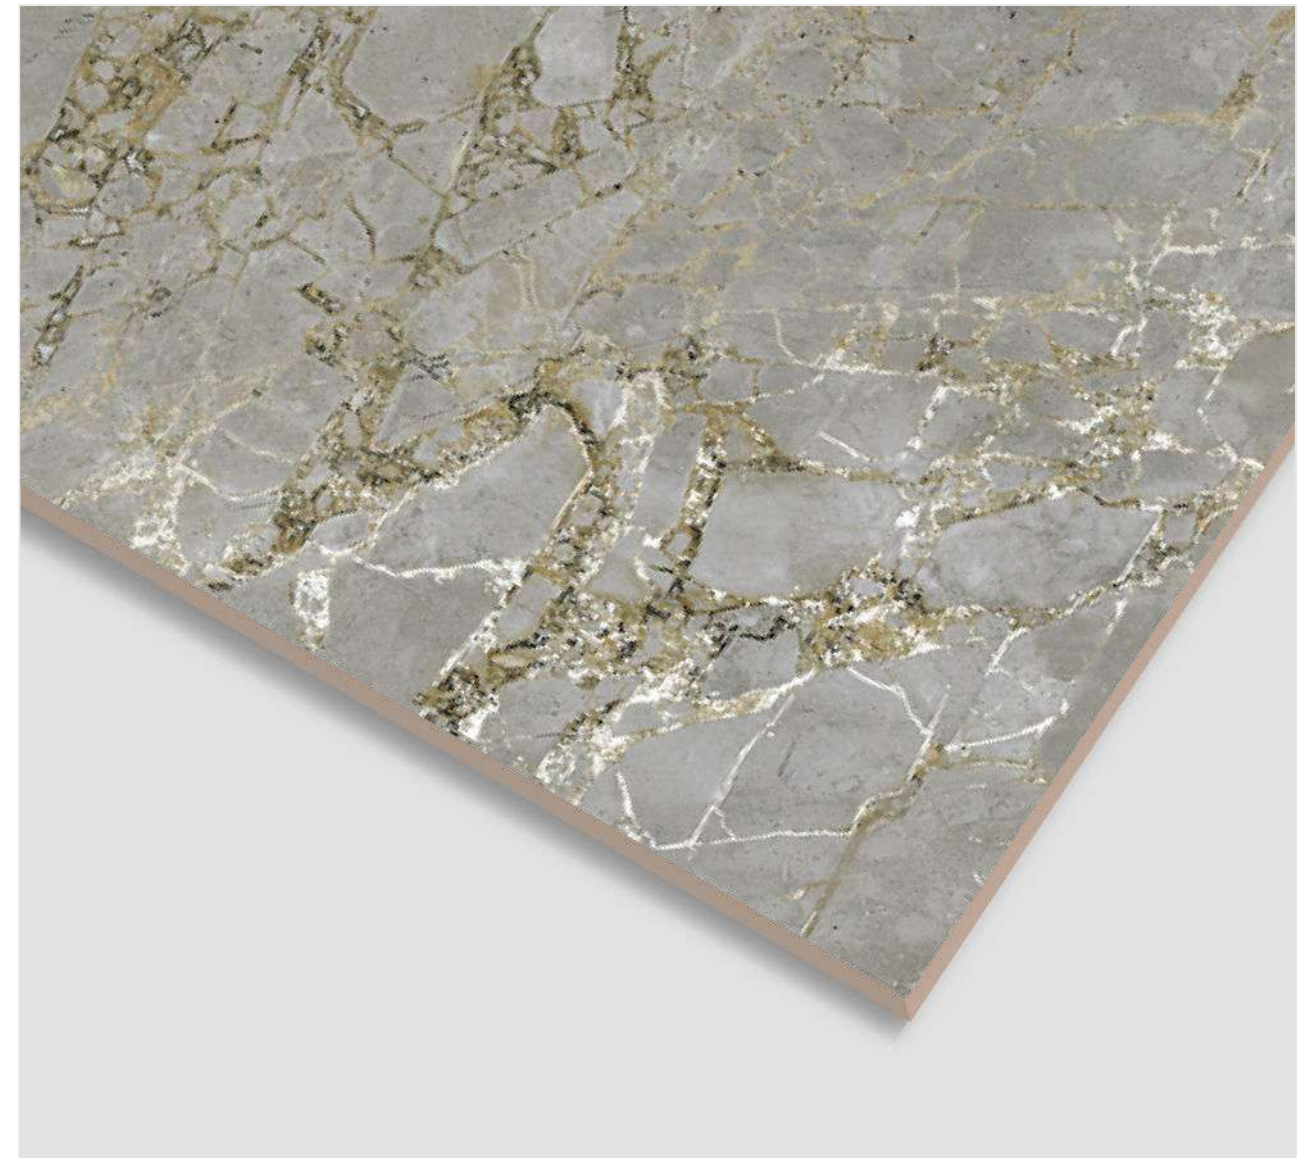

FENIX BROWN

FINISH
Endless Rustic Carving

RANDOM
4

600x
1200MM

600x
600MM

FENIX GREY

FINISH
Endless Rustic Carving

RANDOM
4