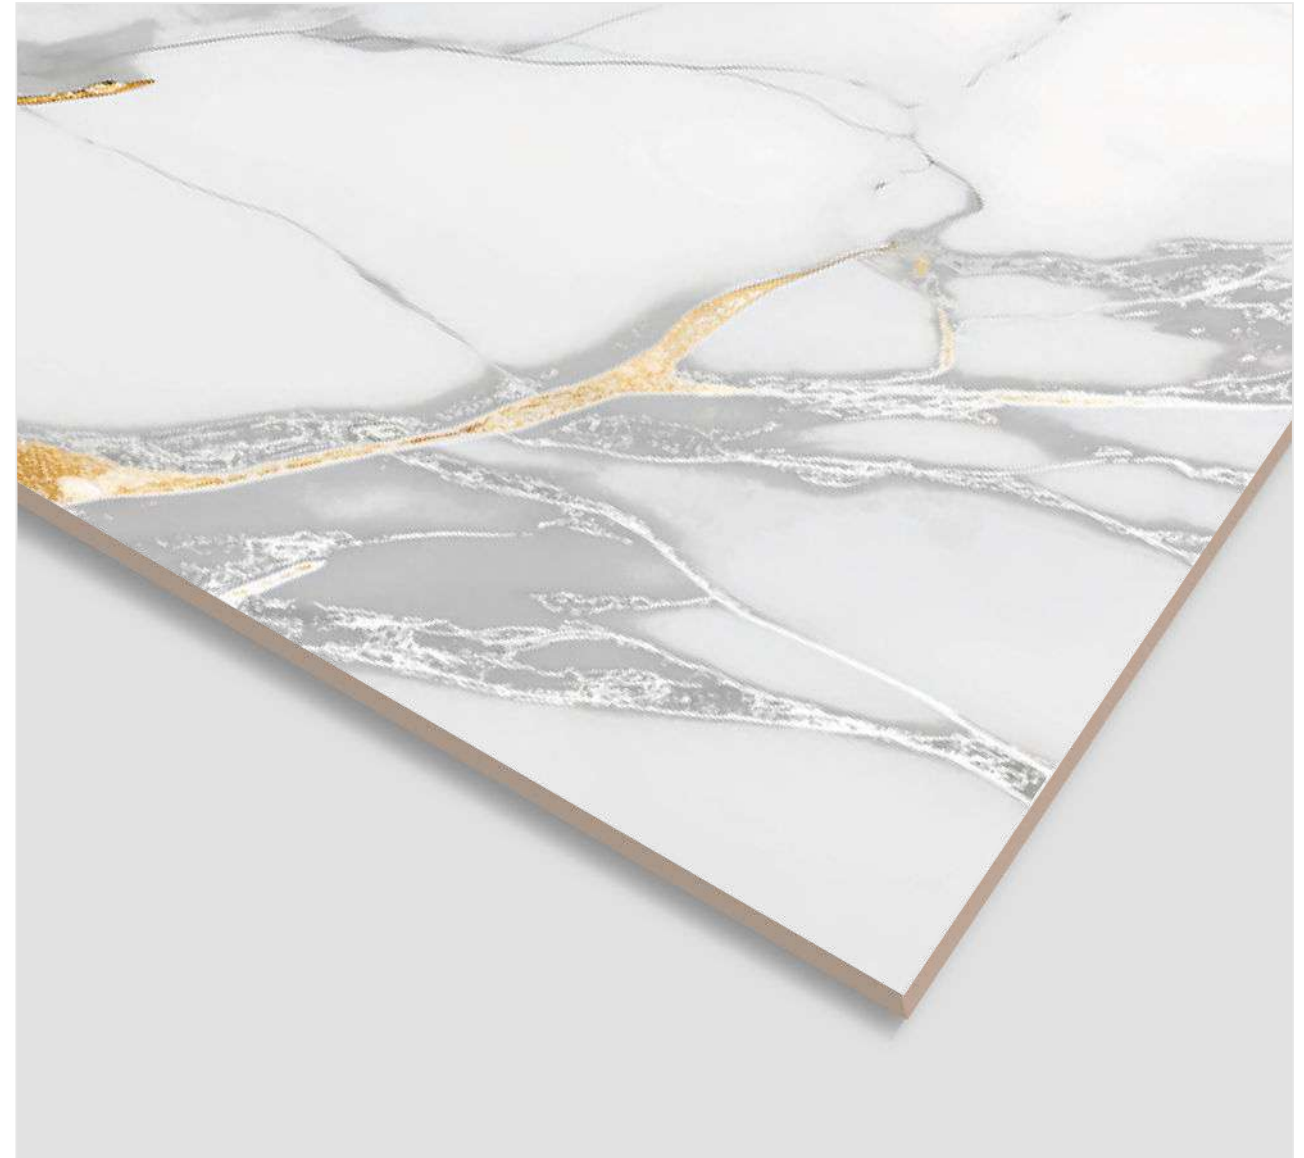

VINTAGE GOLD

FINISH
Endless Rustic Carving

RANDOM
4

600x
1200MM

600x
600MM

WHITE LINE GOLD

FINISH
Endless Rustic Carving

RANDOM
4