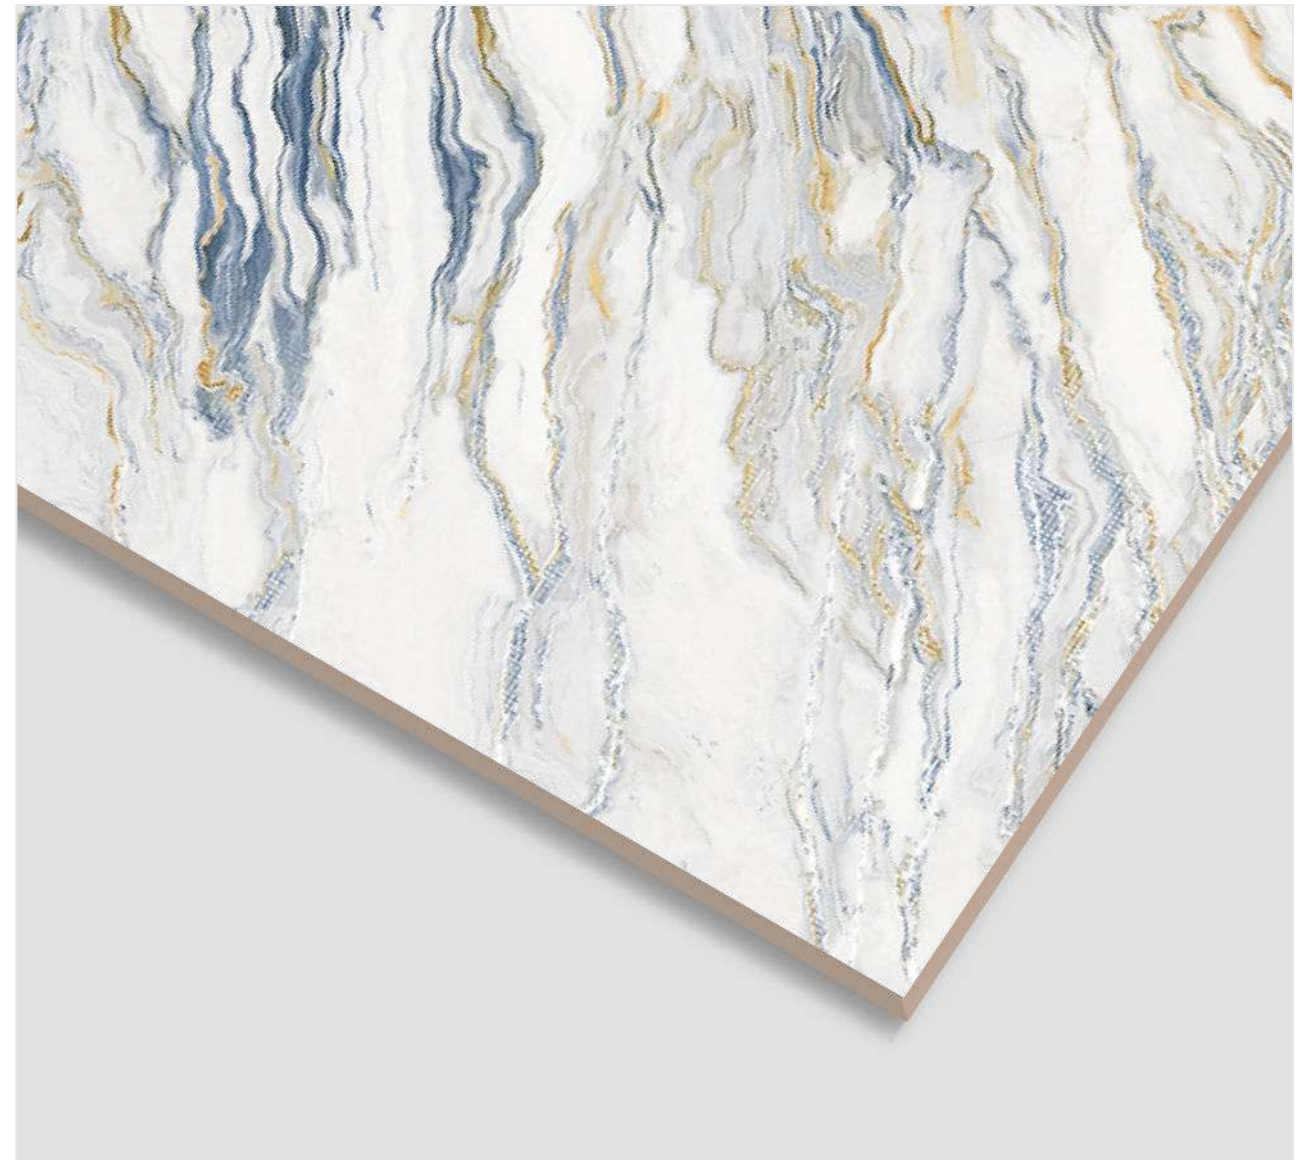

600x
1200MM

600x
600MM

ENDOVER BLUE

FINISH
Endless Rustic Carving

RANDOM
4