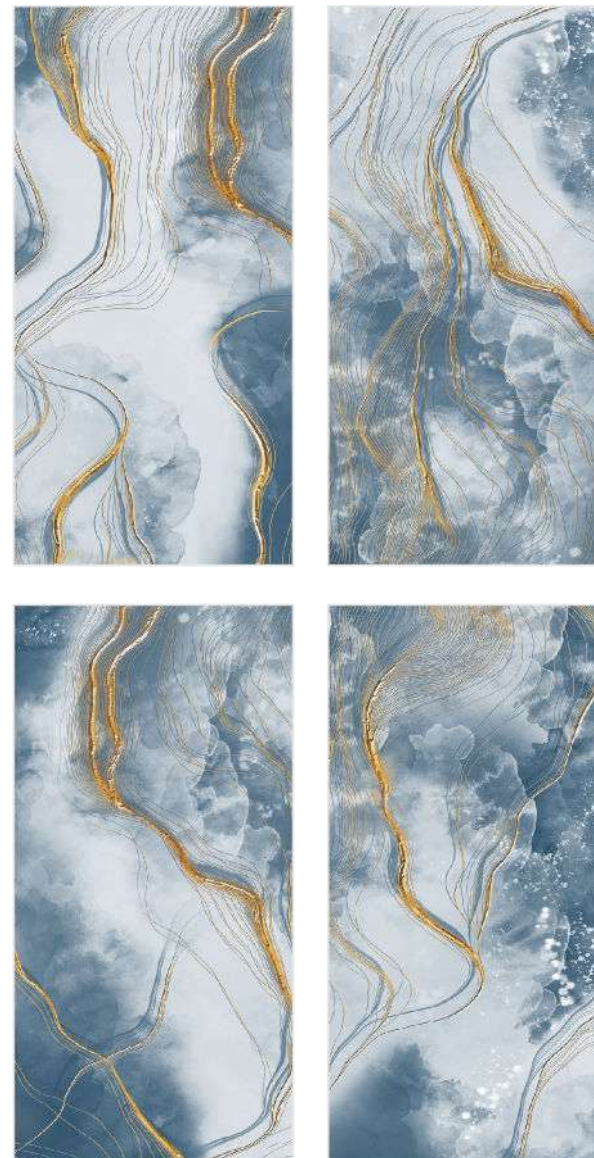

600x
1200MM

600x
600MM

LUXURY GOLD BLUE

FINISH
Endless Rustic Carving

RANDOM
4