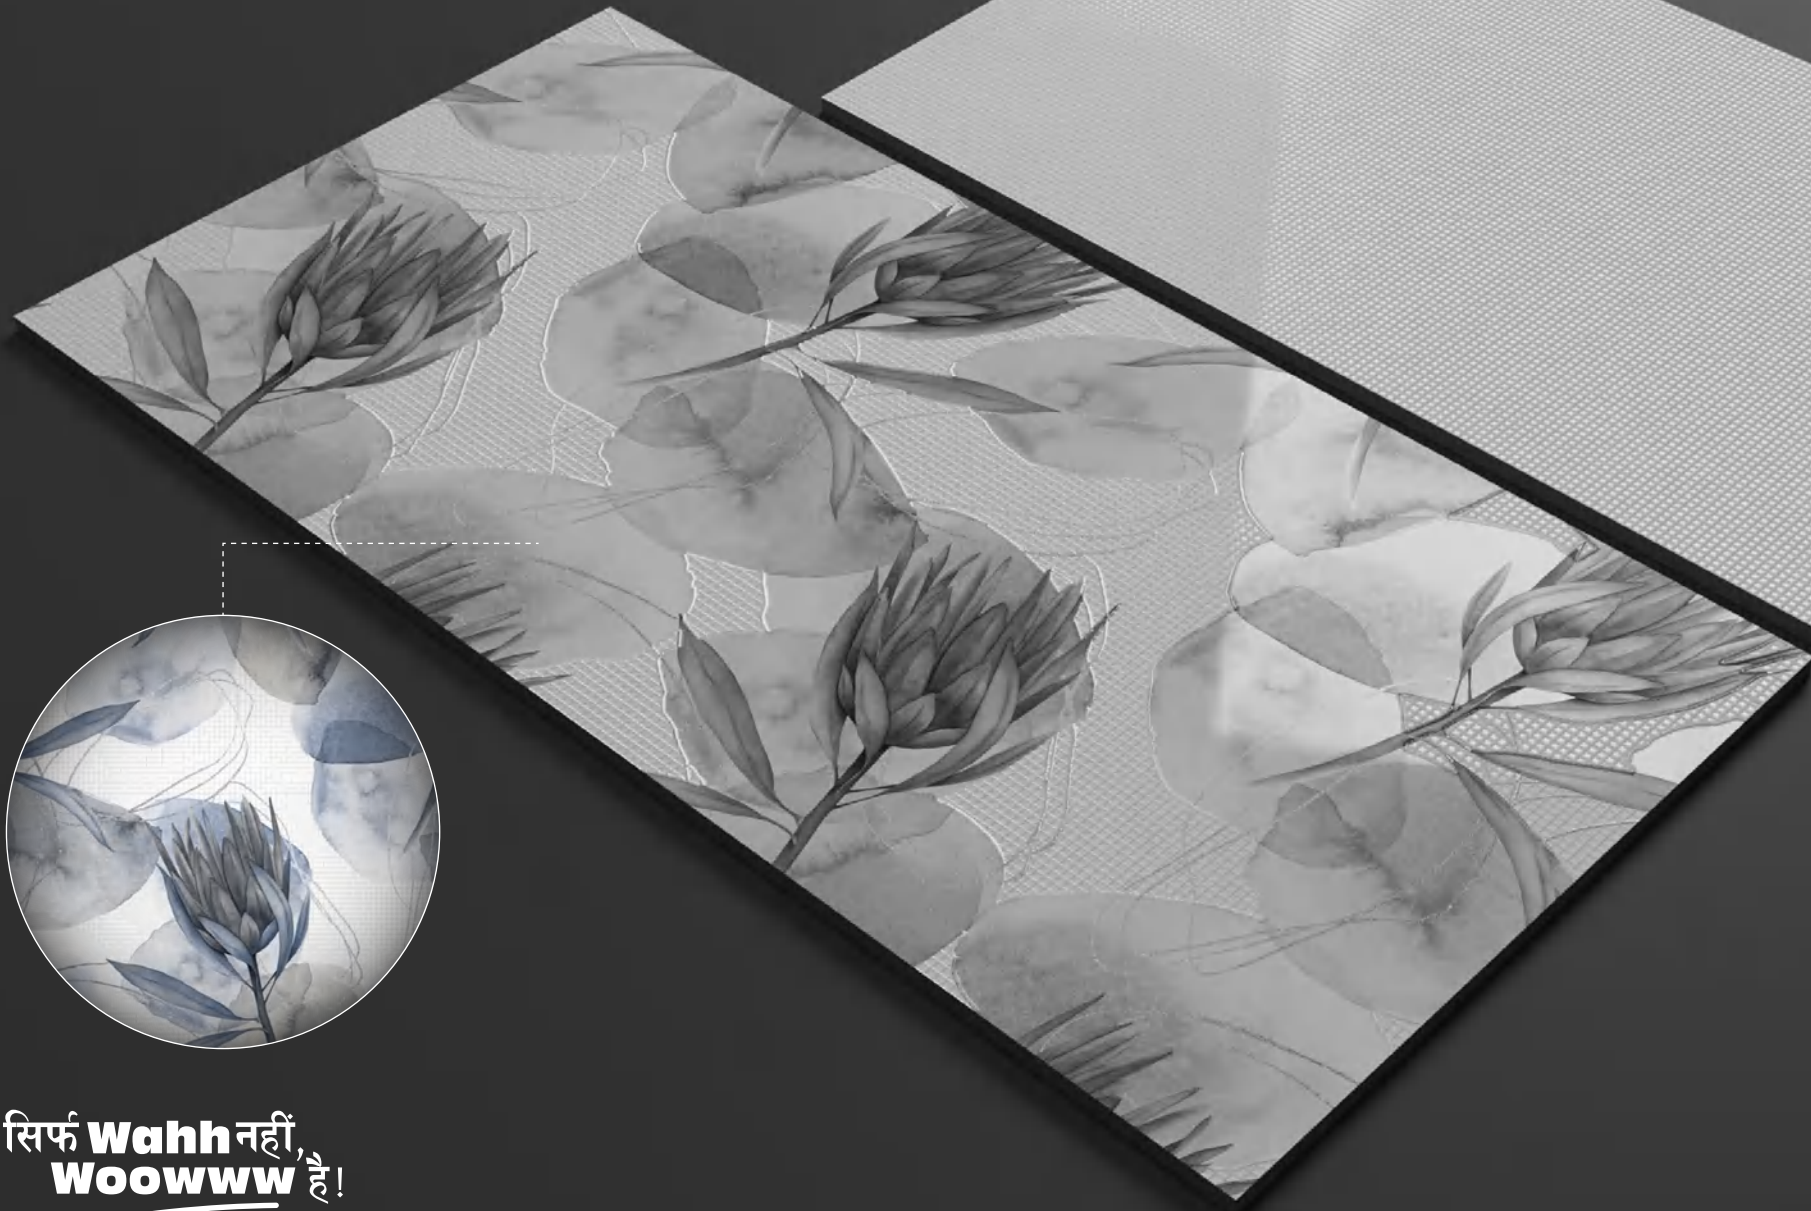

SISAM®
WALL & VITRIFIED

सिर्फ **Wahh** नहीं,
Woowww है!