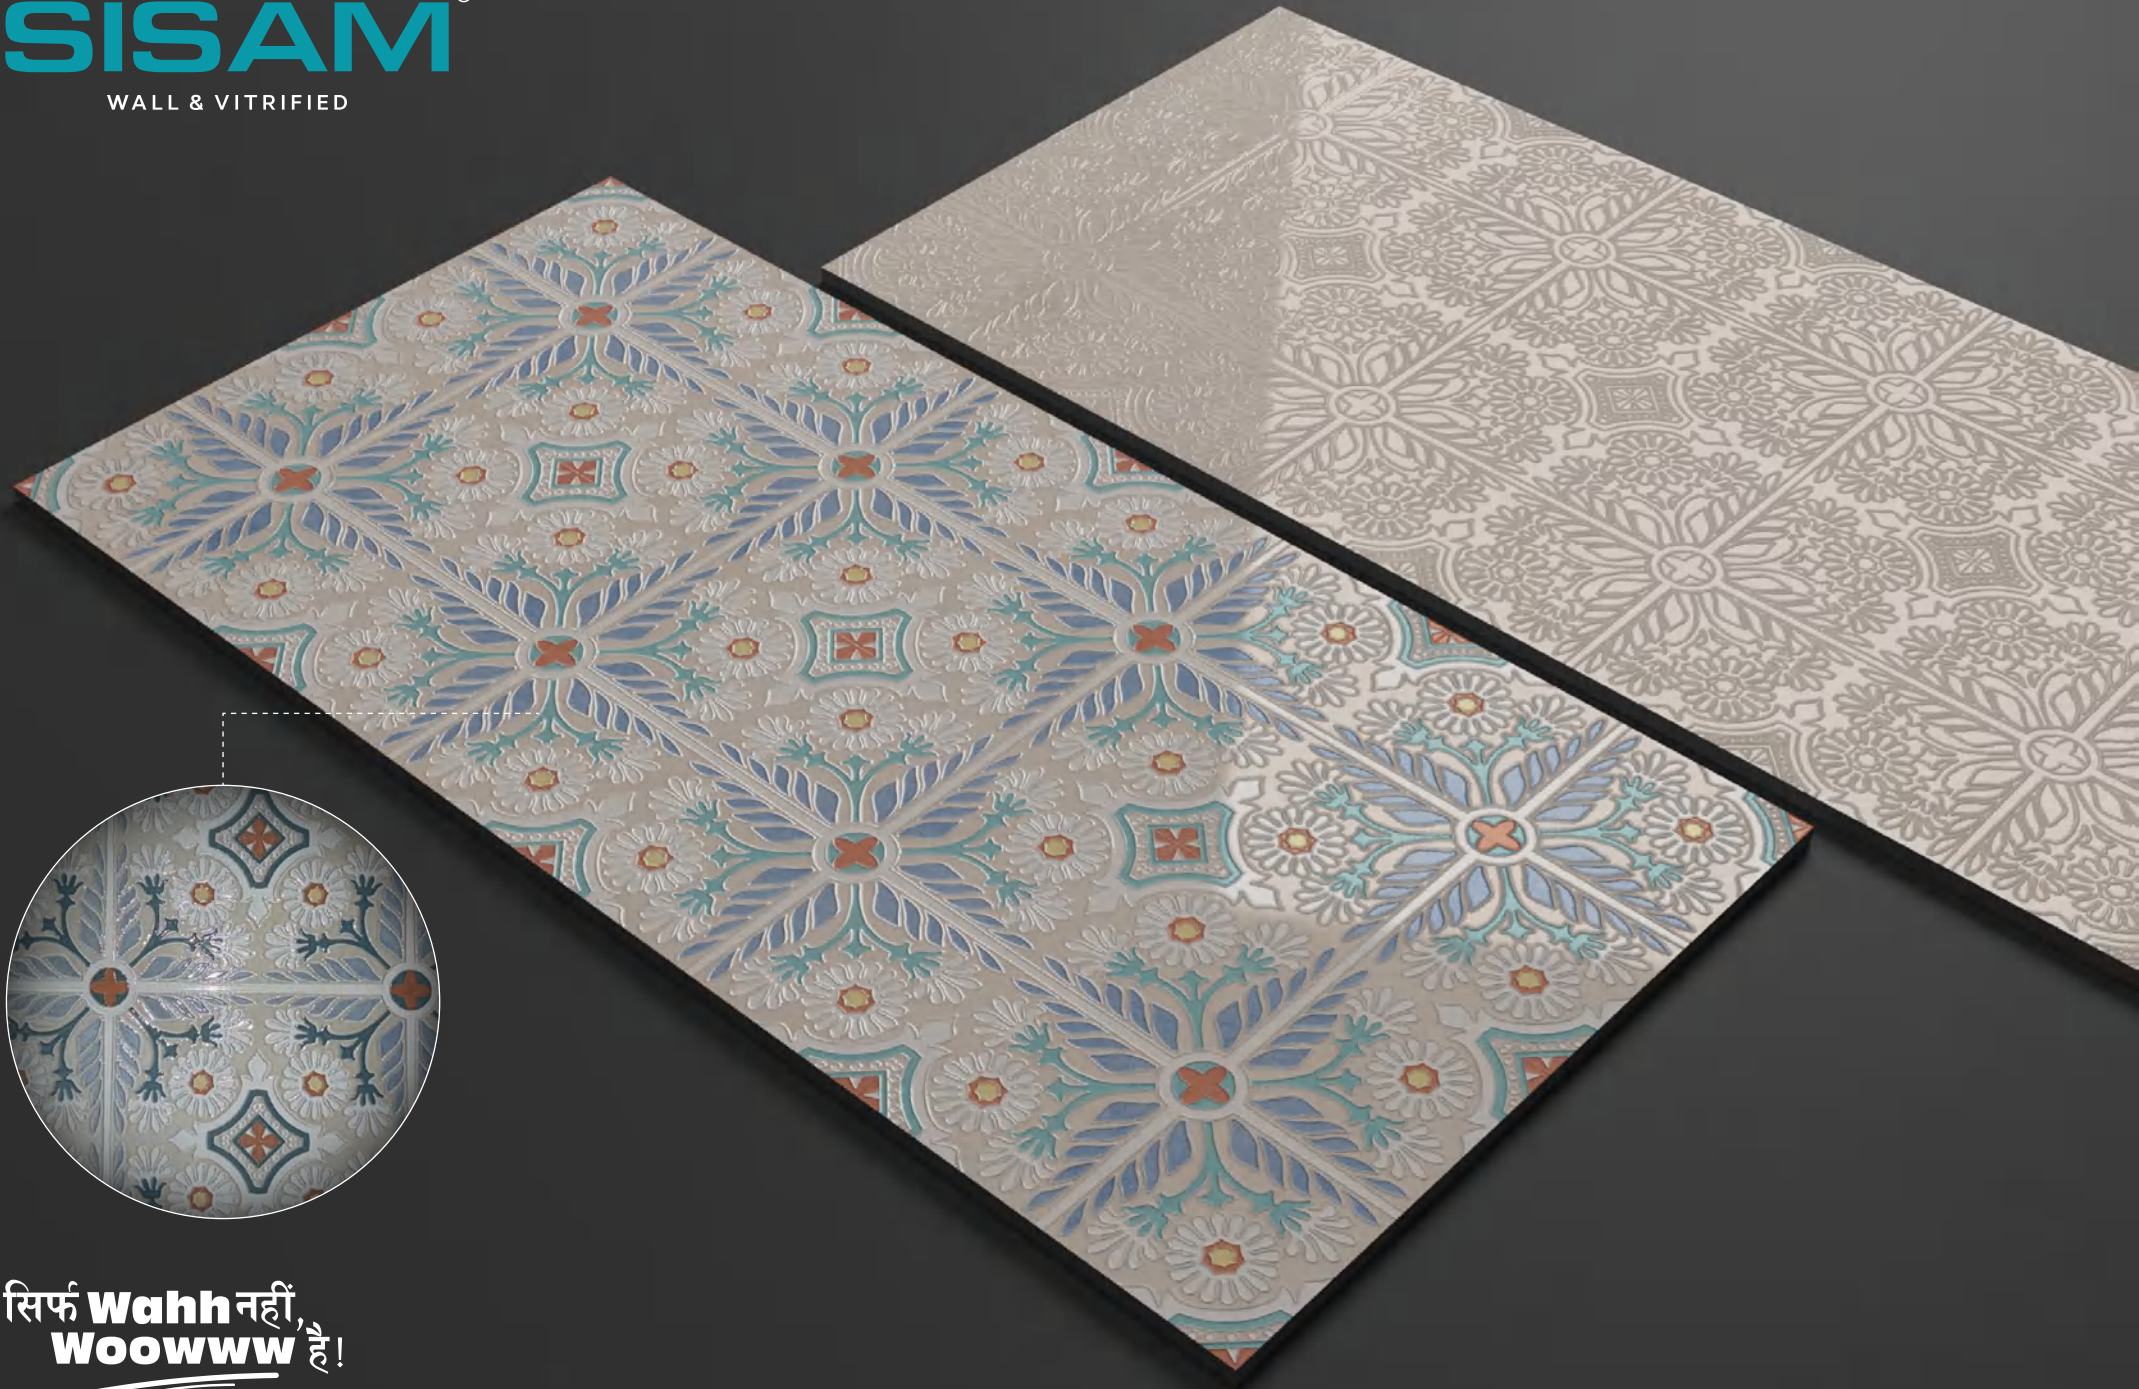

SISAM®
WALL & VITRIFIED

सिर्फ **Wahh** नहीं,
Woowww लाए!