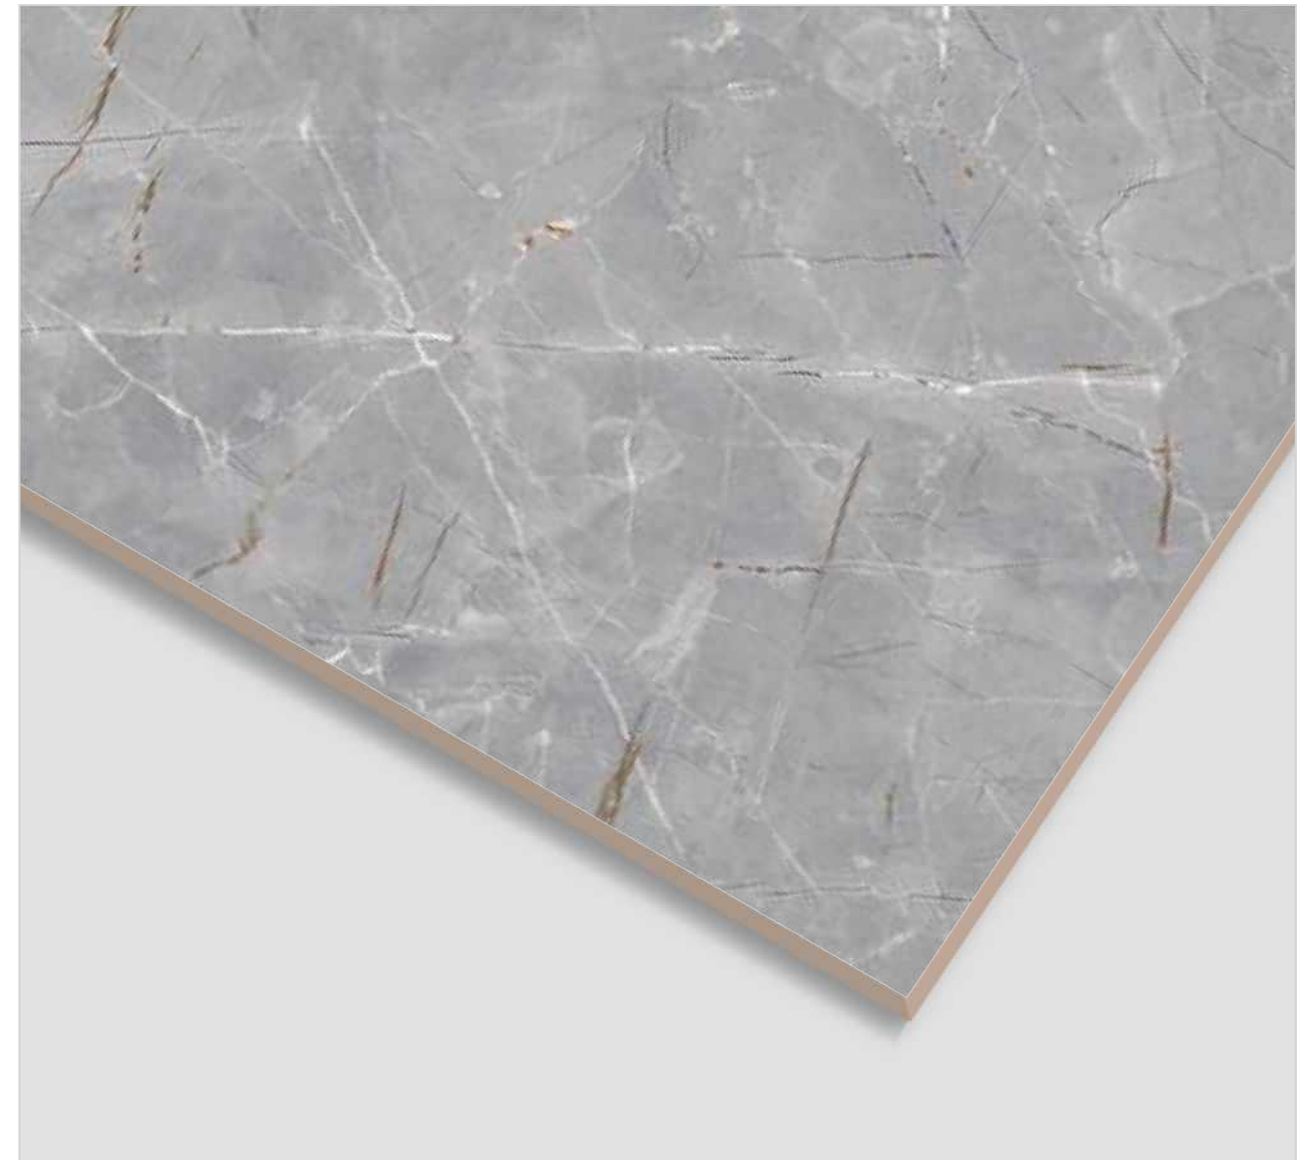

NED MARMO SILVER

FINISH
Glossy

RANDOM
2