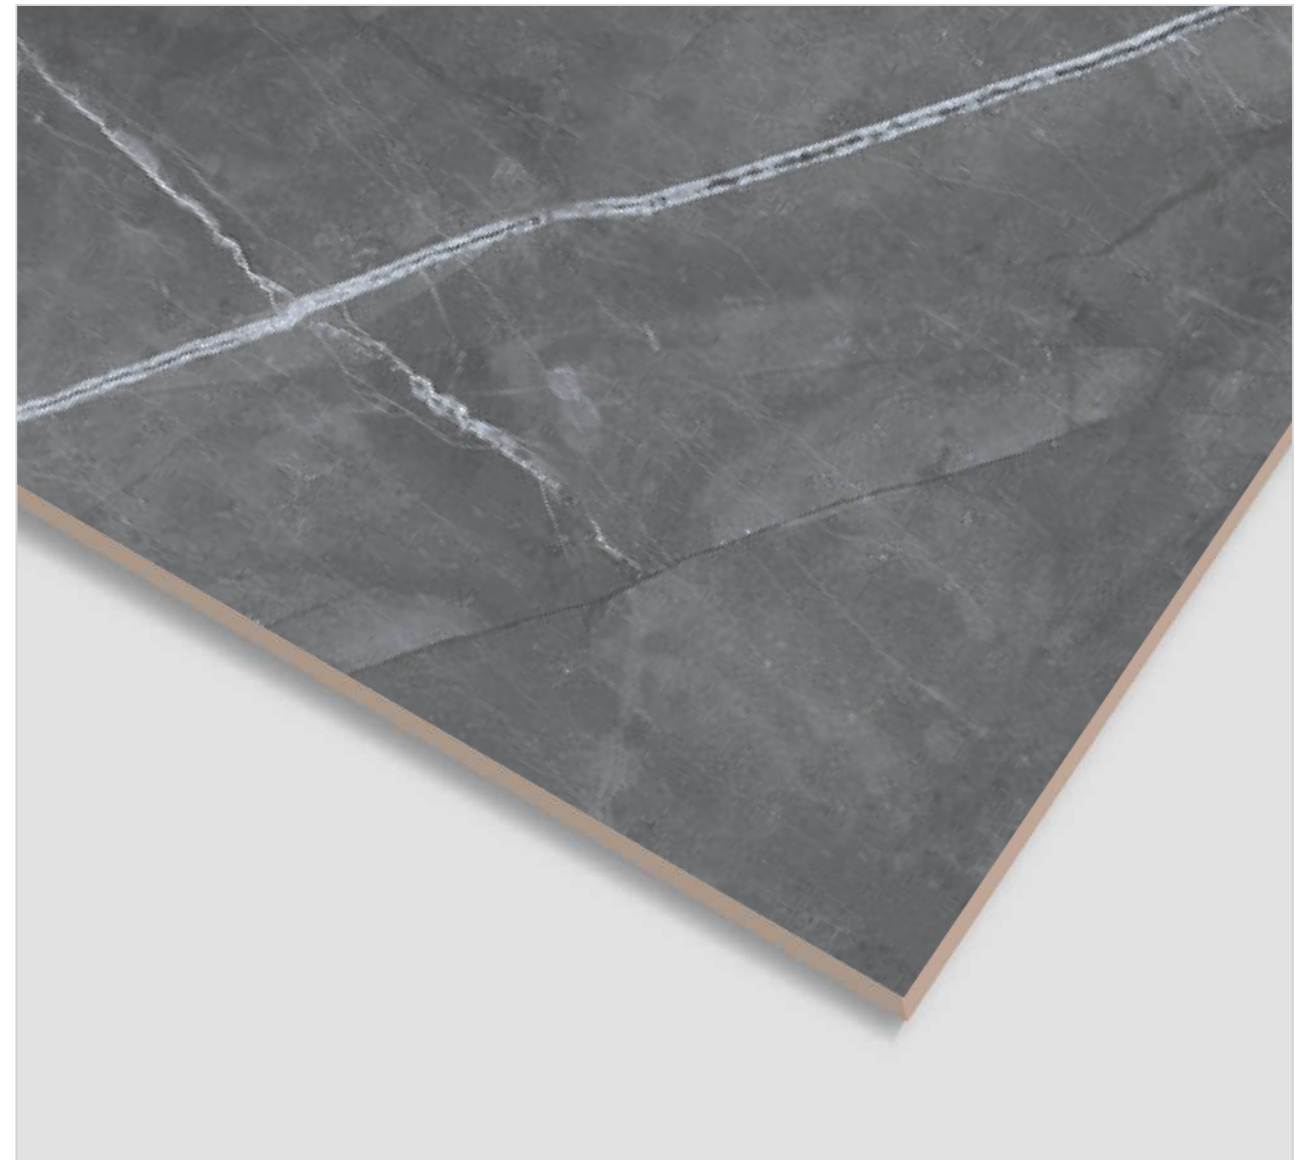

ARMANI DARK GREY

FINISH
Glossy

RANDOM
5