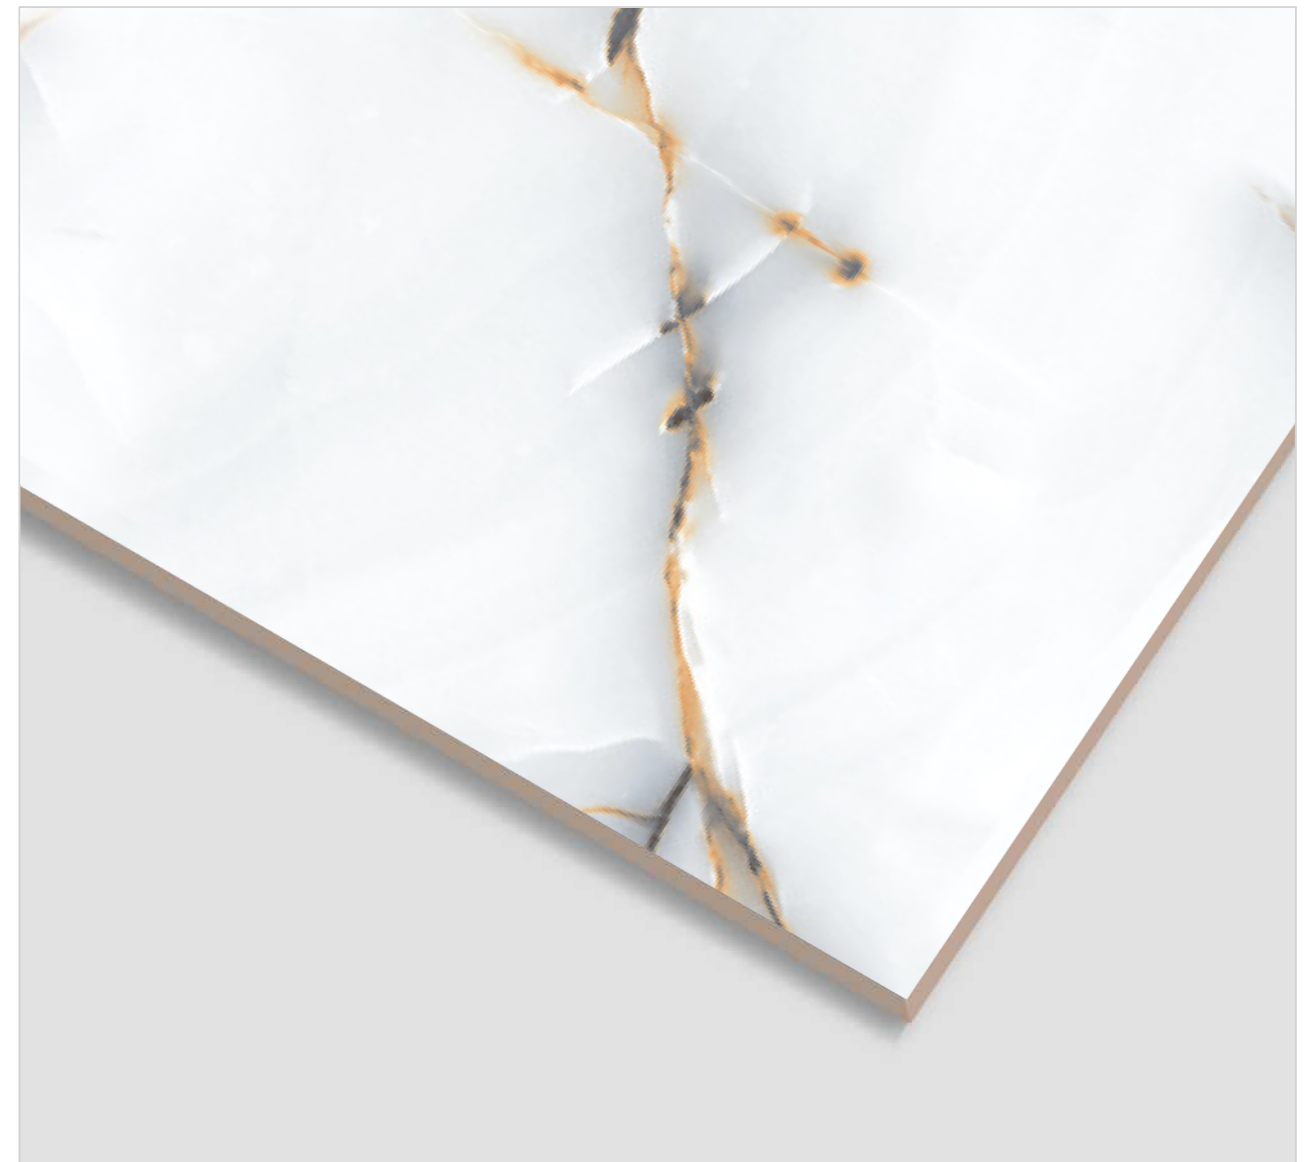

CITY LINE GOLD

FINISH
Glossy

RANDOM
4