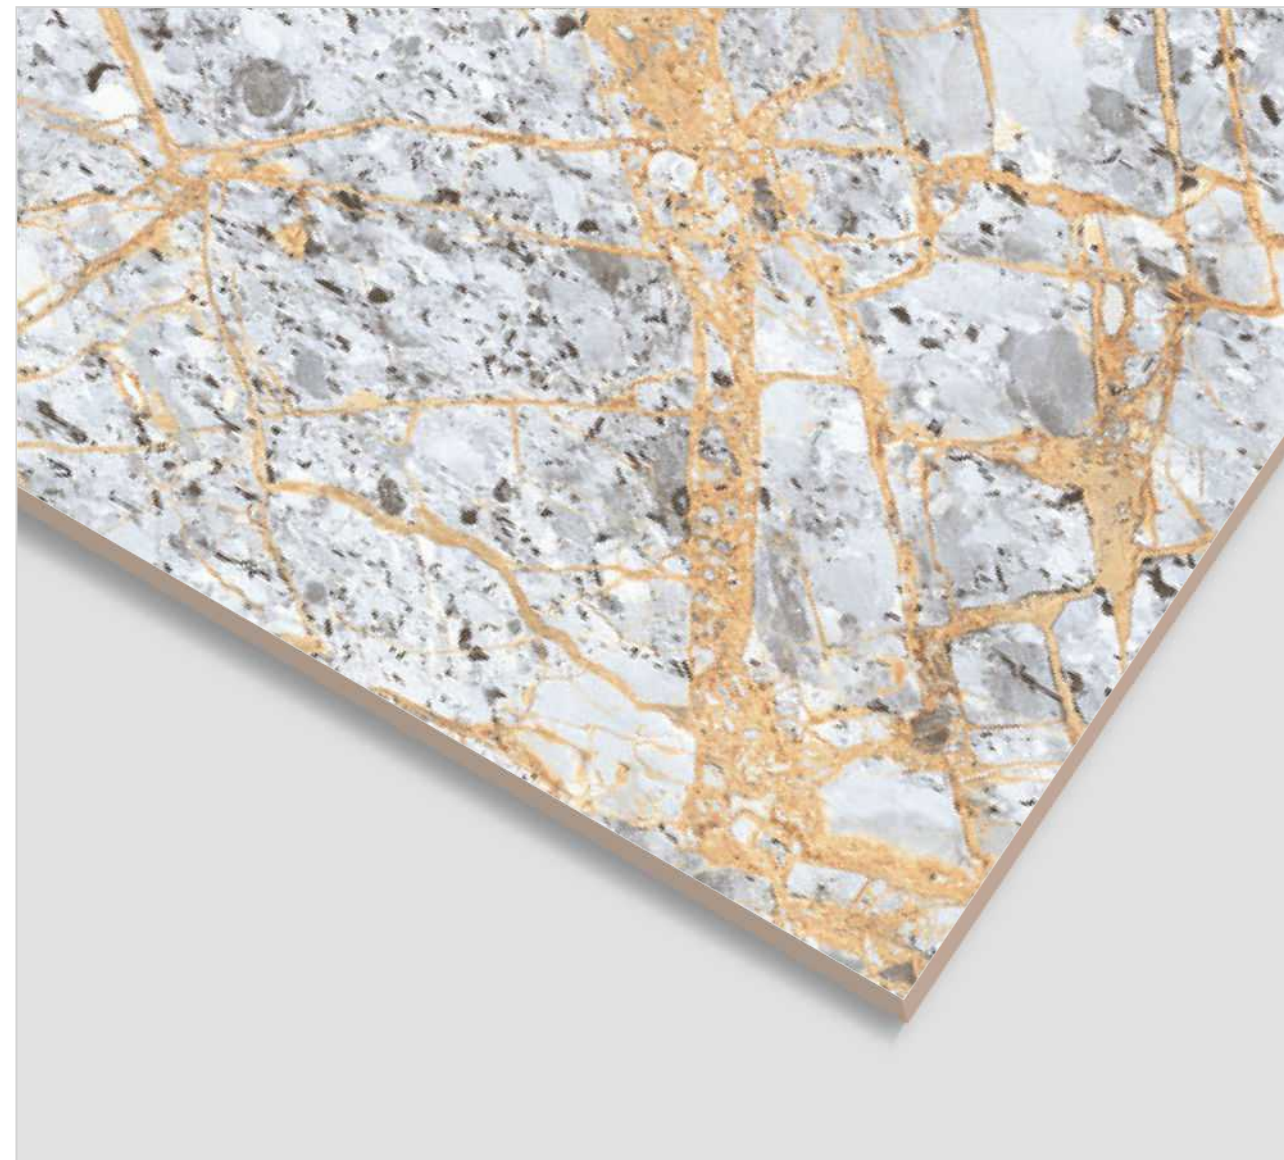

FINISH
Glossy

RANDOM
6

600x
1200MM

600x
600MM

BRAIS NATURAL

FINISH
Glossy

RANDOM
6

600x
1200MM