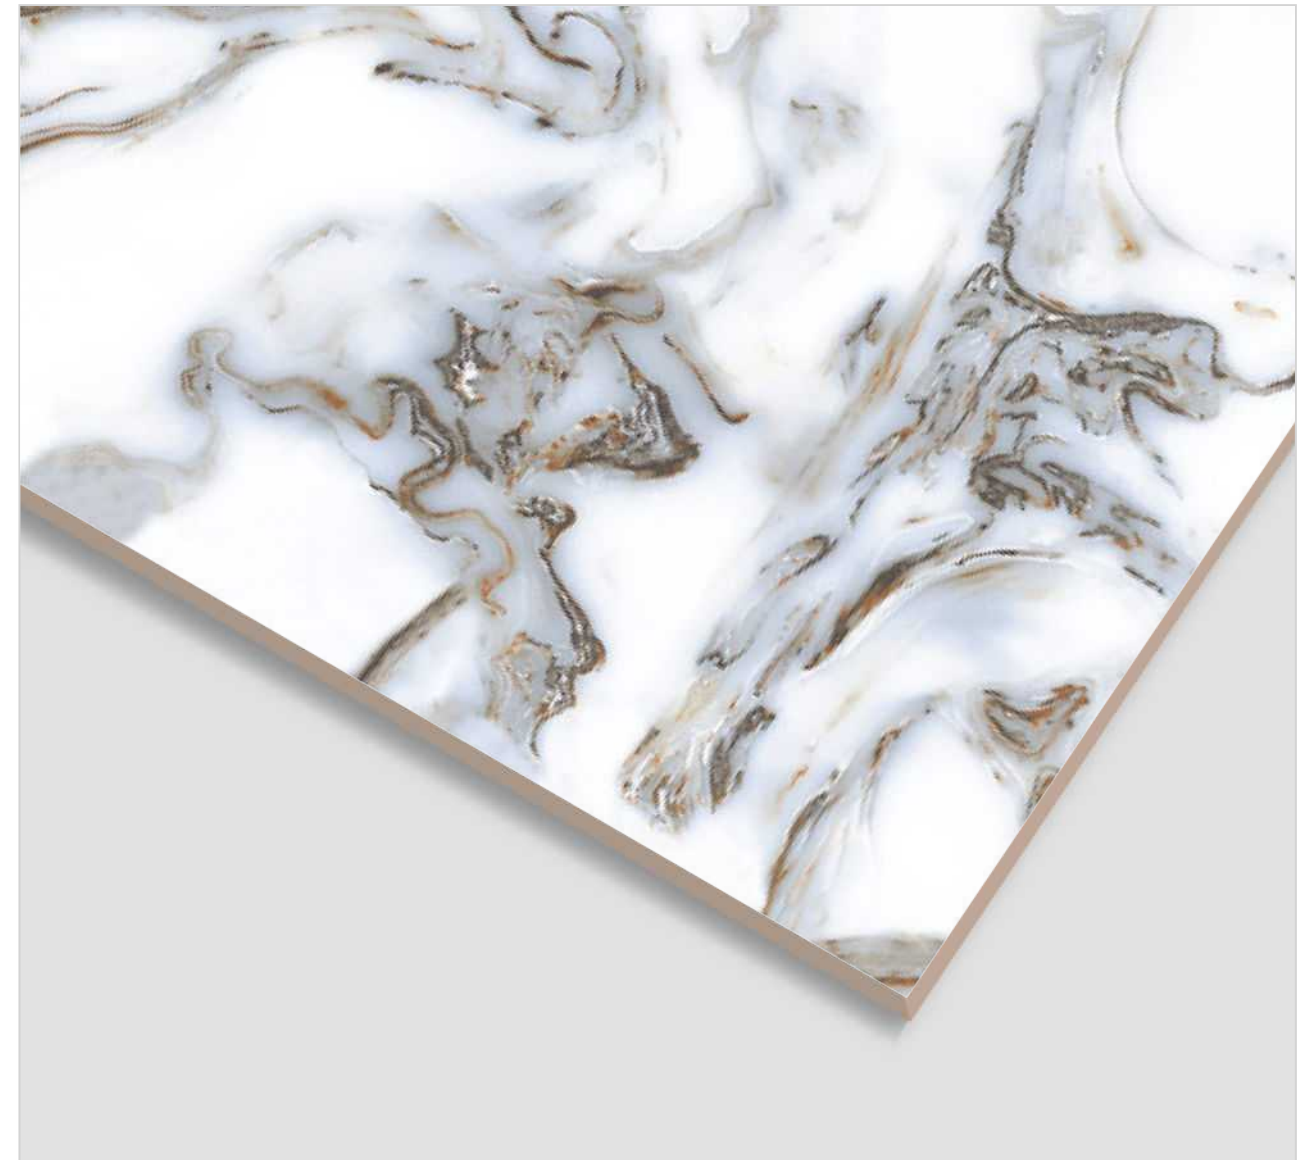

FINISH
Glossy

RANDOM
4

600x
1200MM

600x
600MM

FORESTA BLUE

FINISH
Glossy

RANDOM
2

600x
1200MM