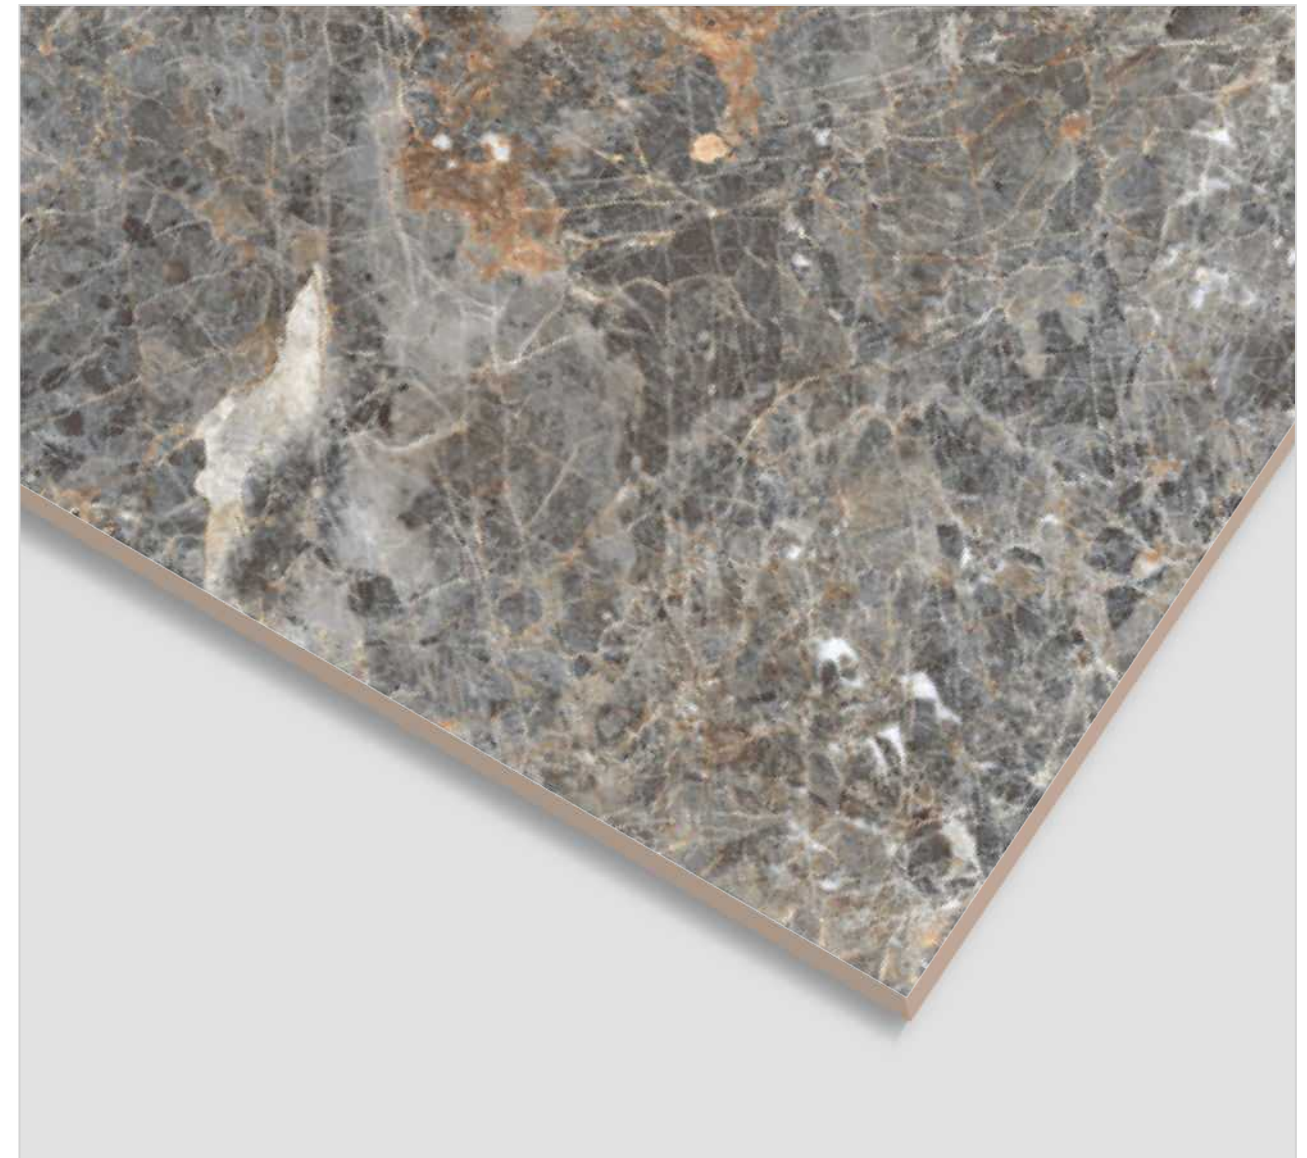

FINISH
Glossy

RANDOM
3

600x
1200MM

600x
600MM

LAMBERT MOCHA

FINISH
Glossy

RANDOM
3

600x
1200MM