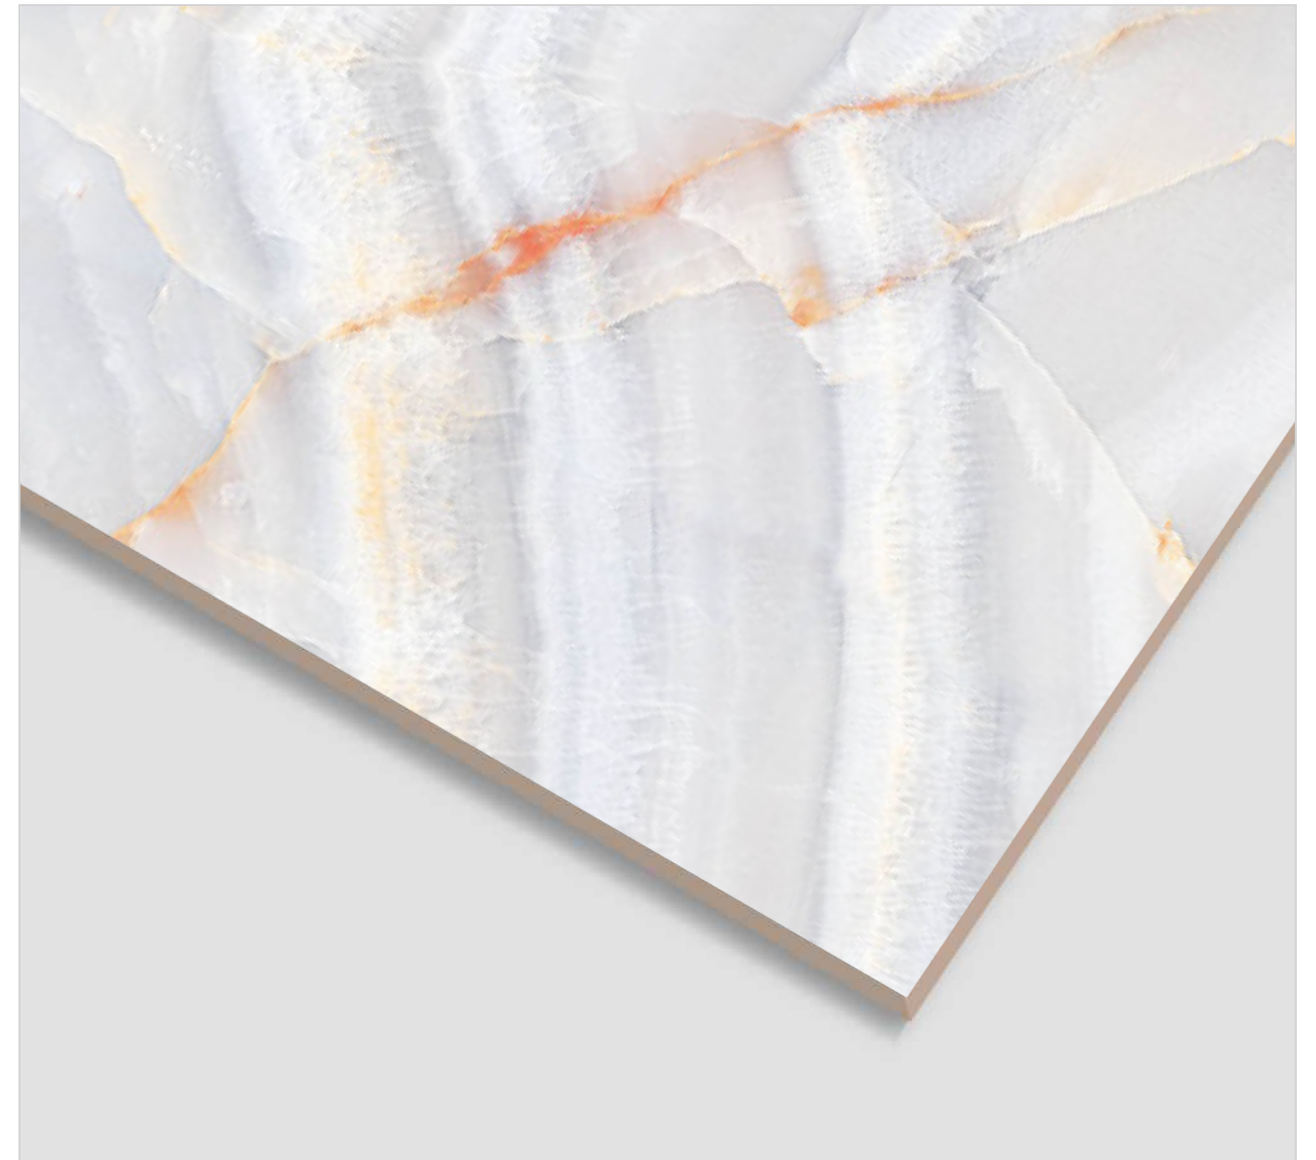

FANTASY RED ONYX

FINISH
Glossy

RANDOM
4