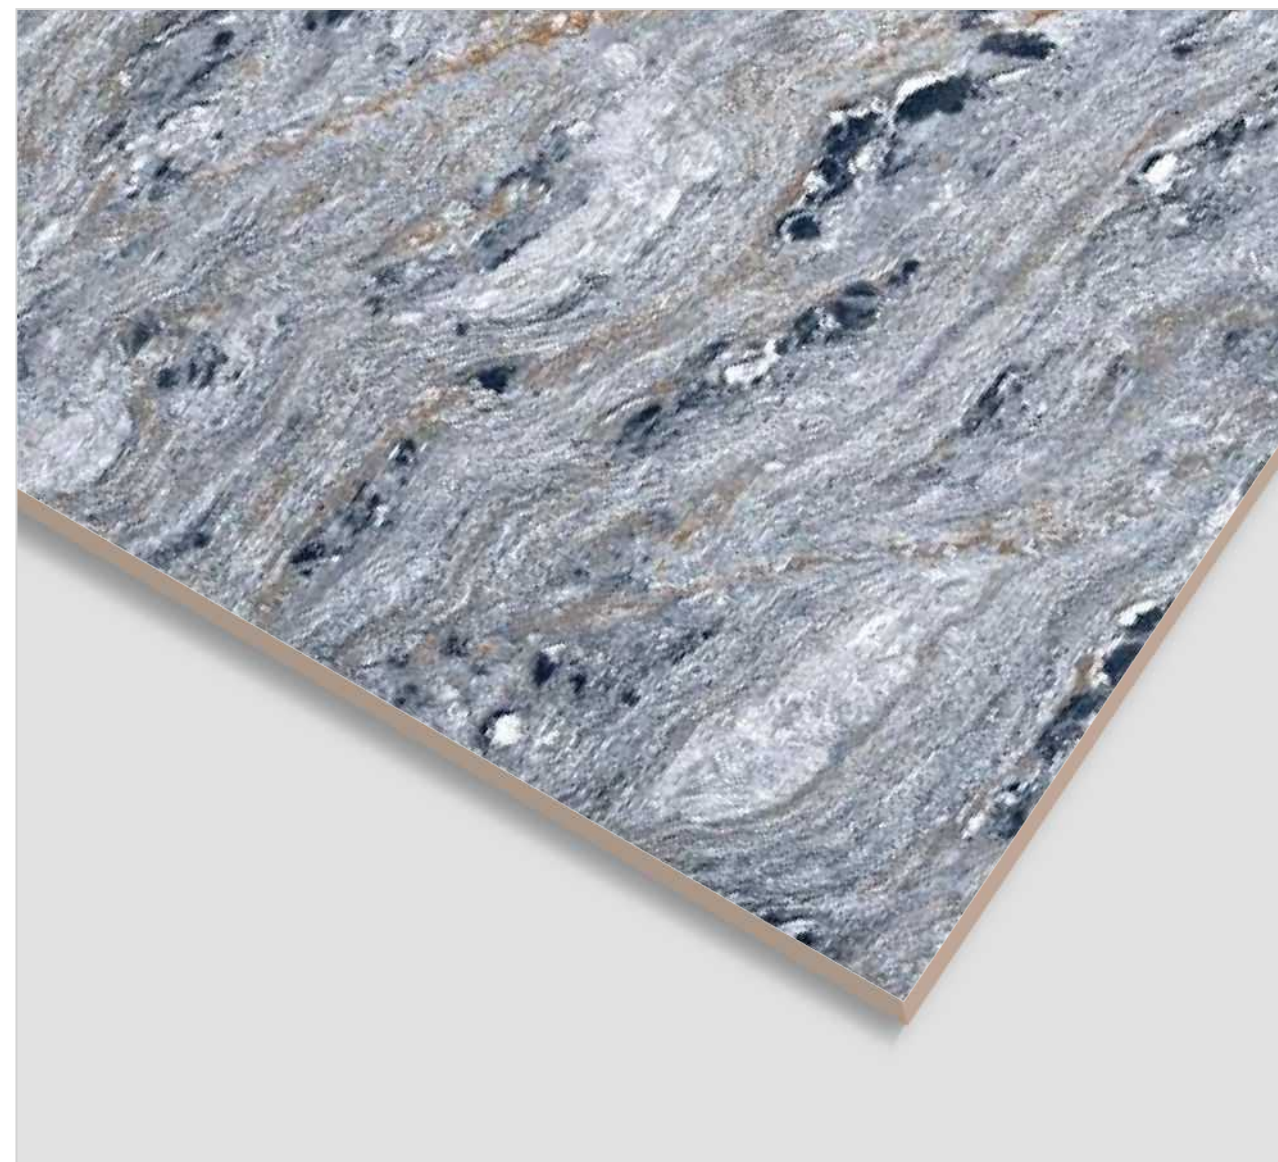

DREGON NERO

FINISH
Glossy

RANDOM
1