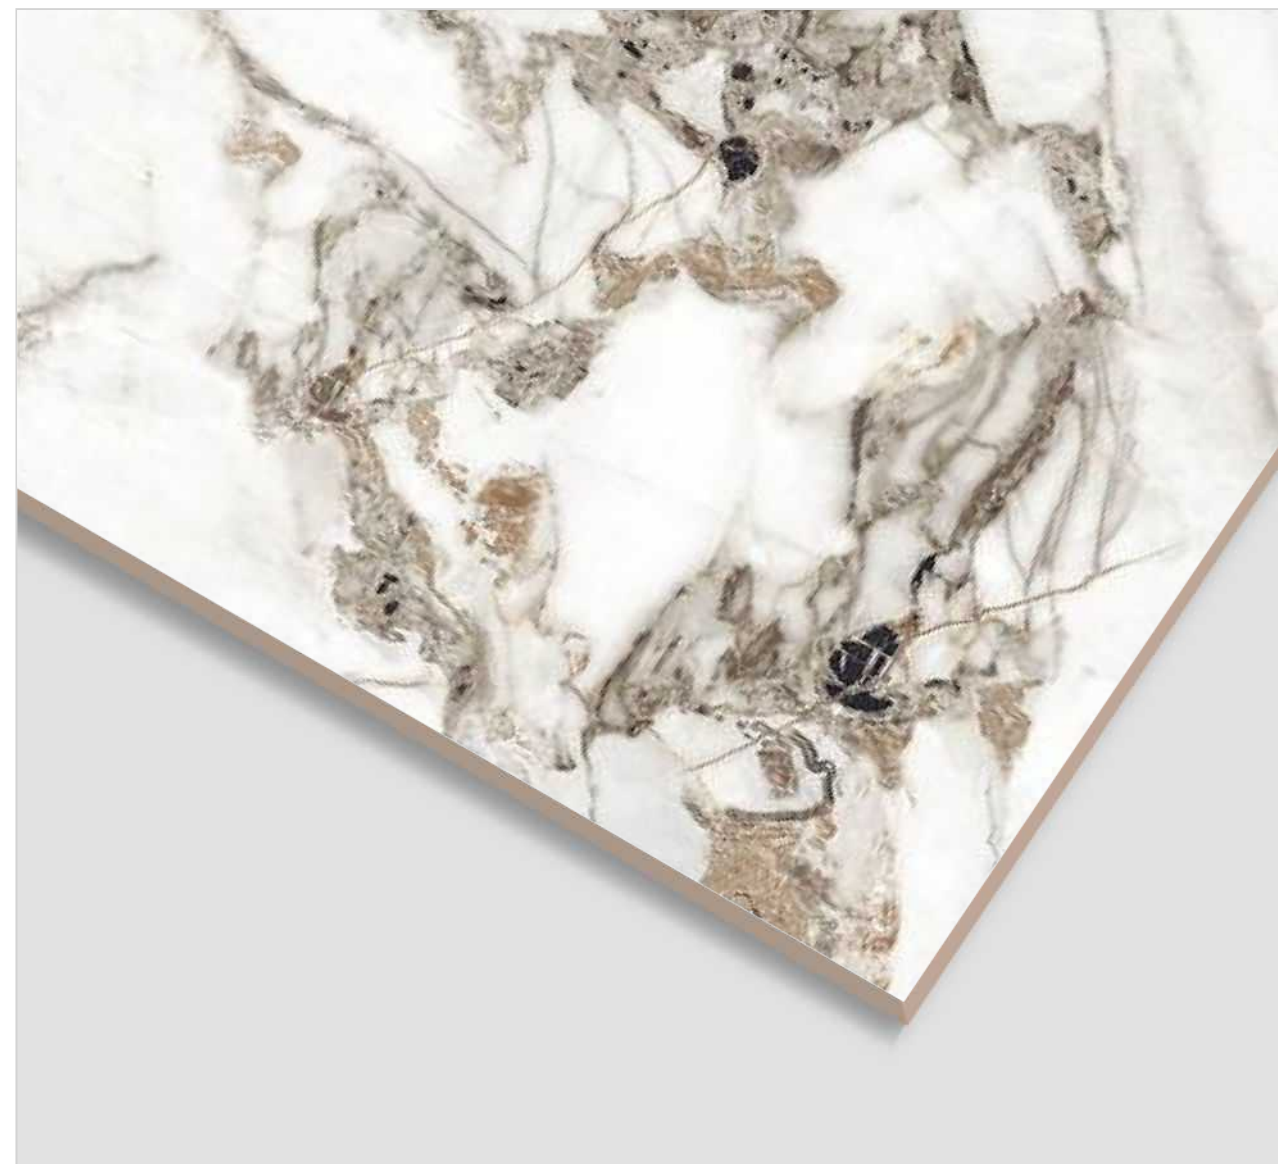

KALK_GRAY

FINISH
Glossy

RANDOM
3