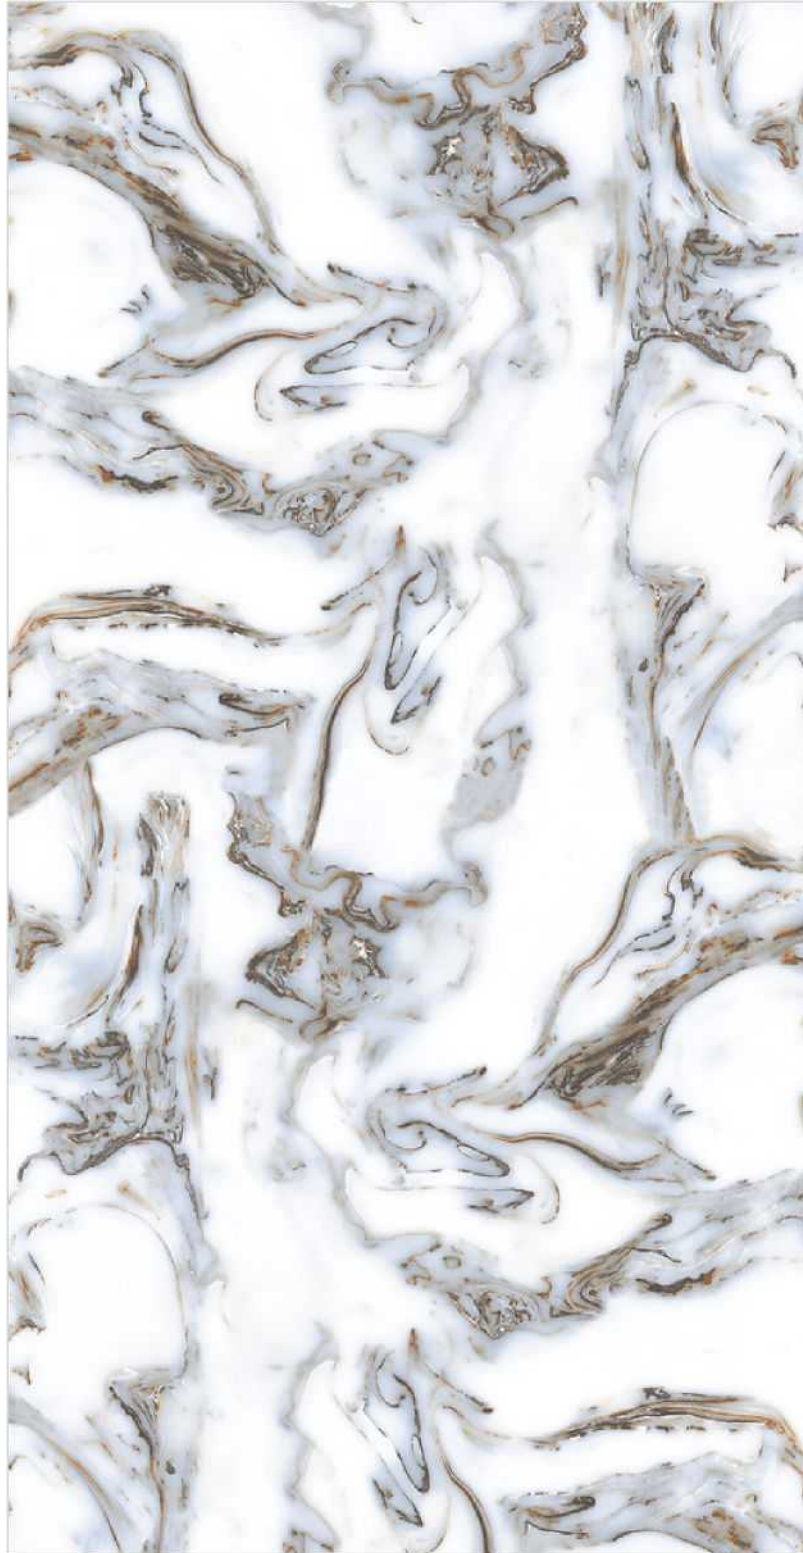

600x
1200MM

600x
600MM