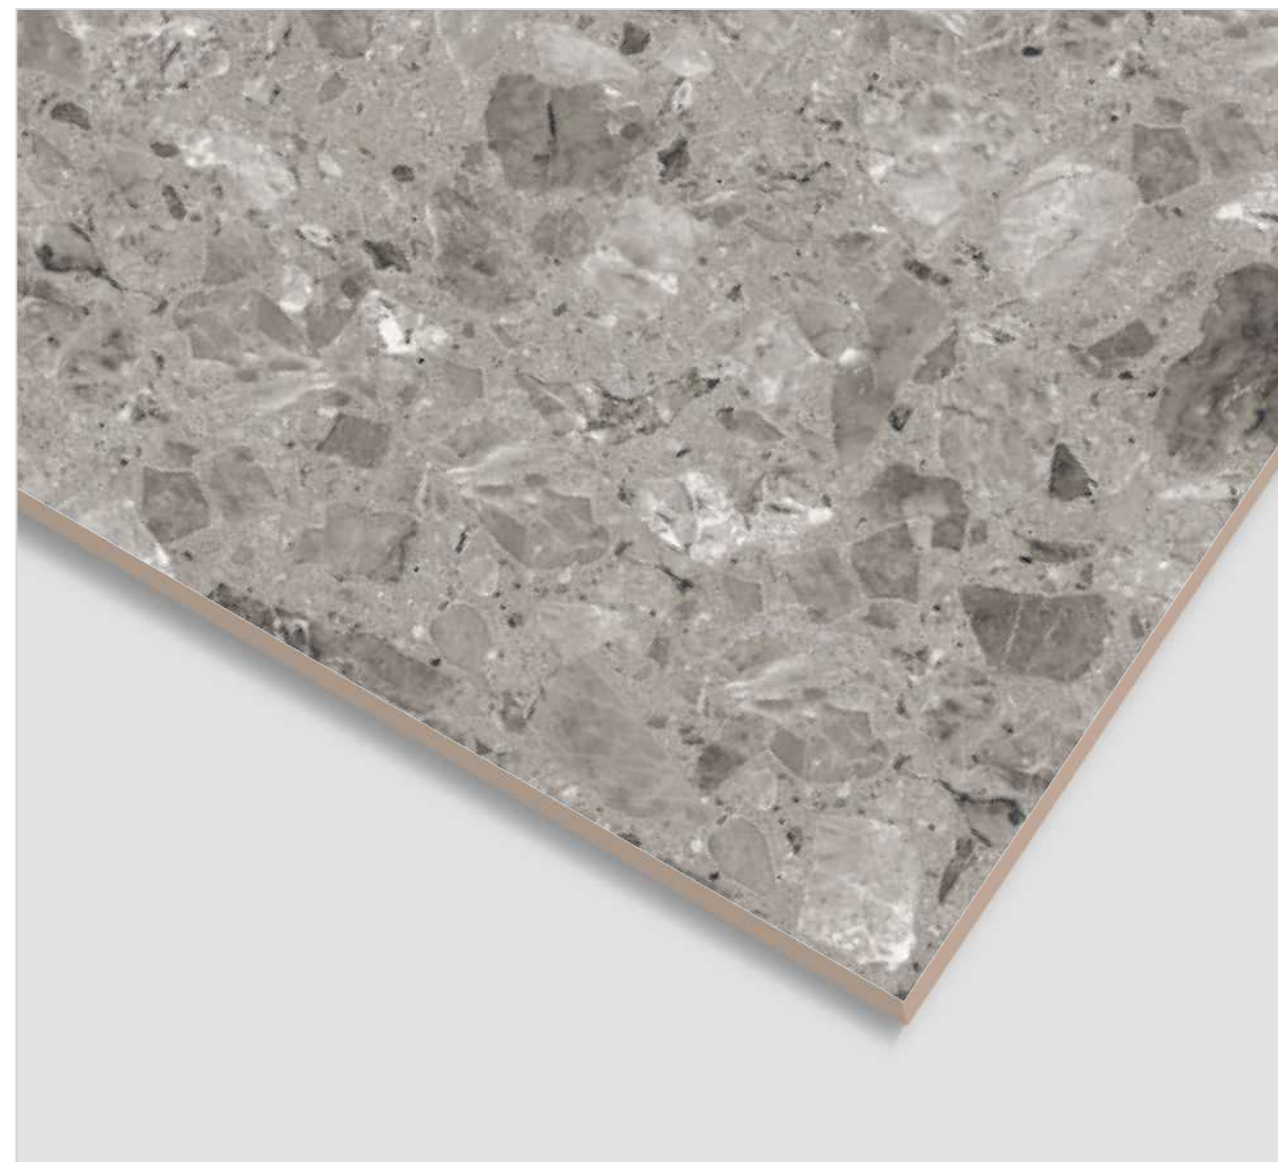

MOSAICO BLACK

FINISH
Glossy

RANDOM
3