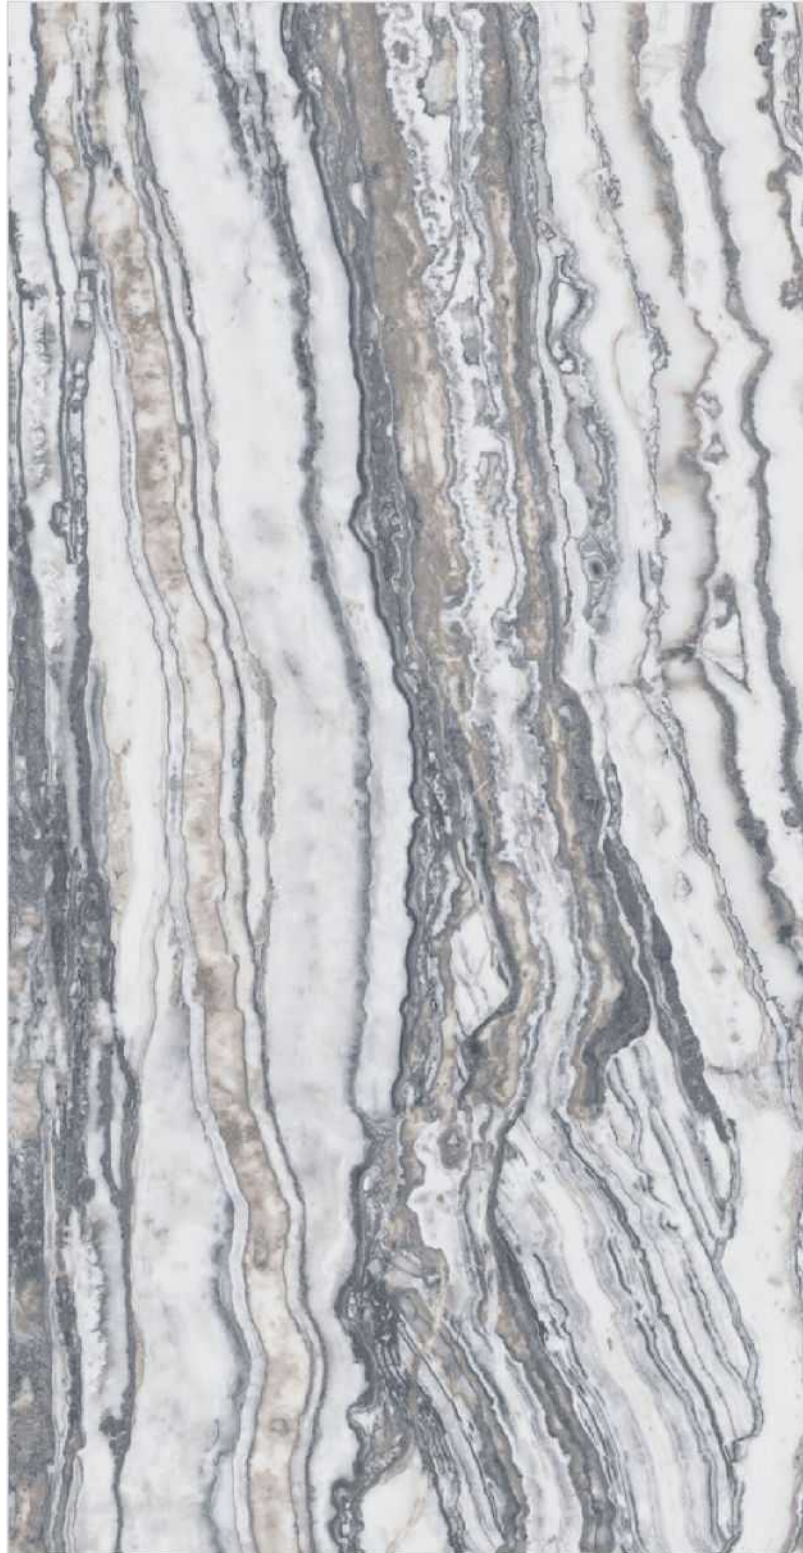

600x
1200MM

600x
600MM