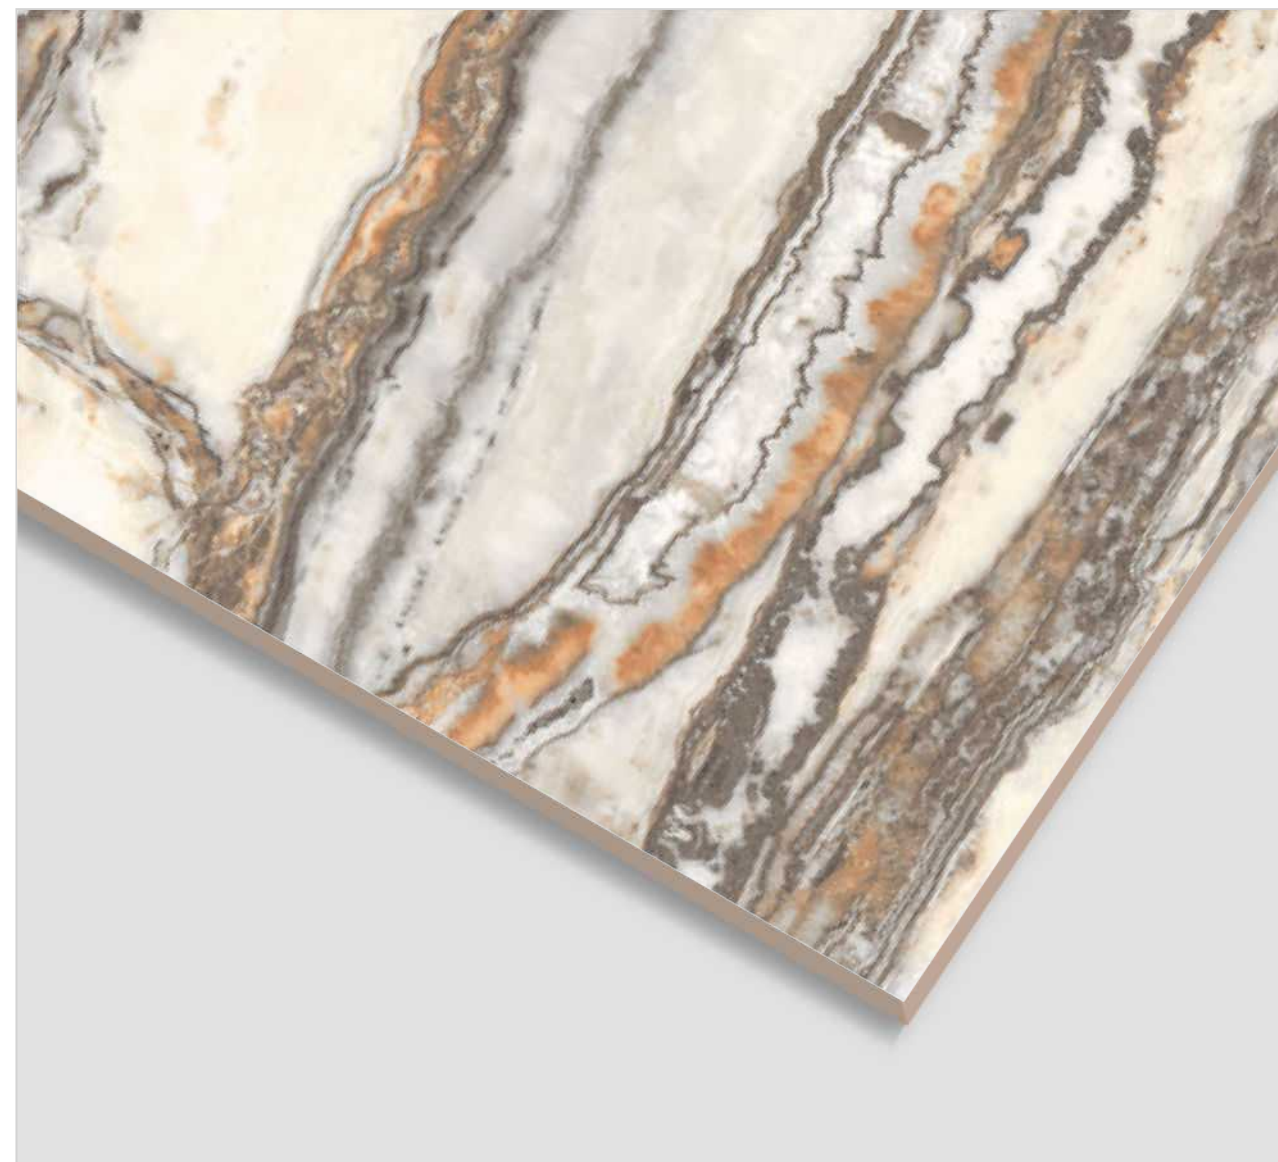

RIVIERA BROWN

FINISH
Glossy

RANDOM
3