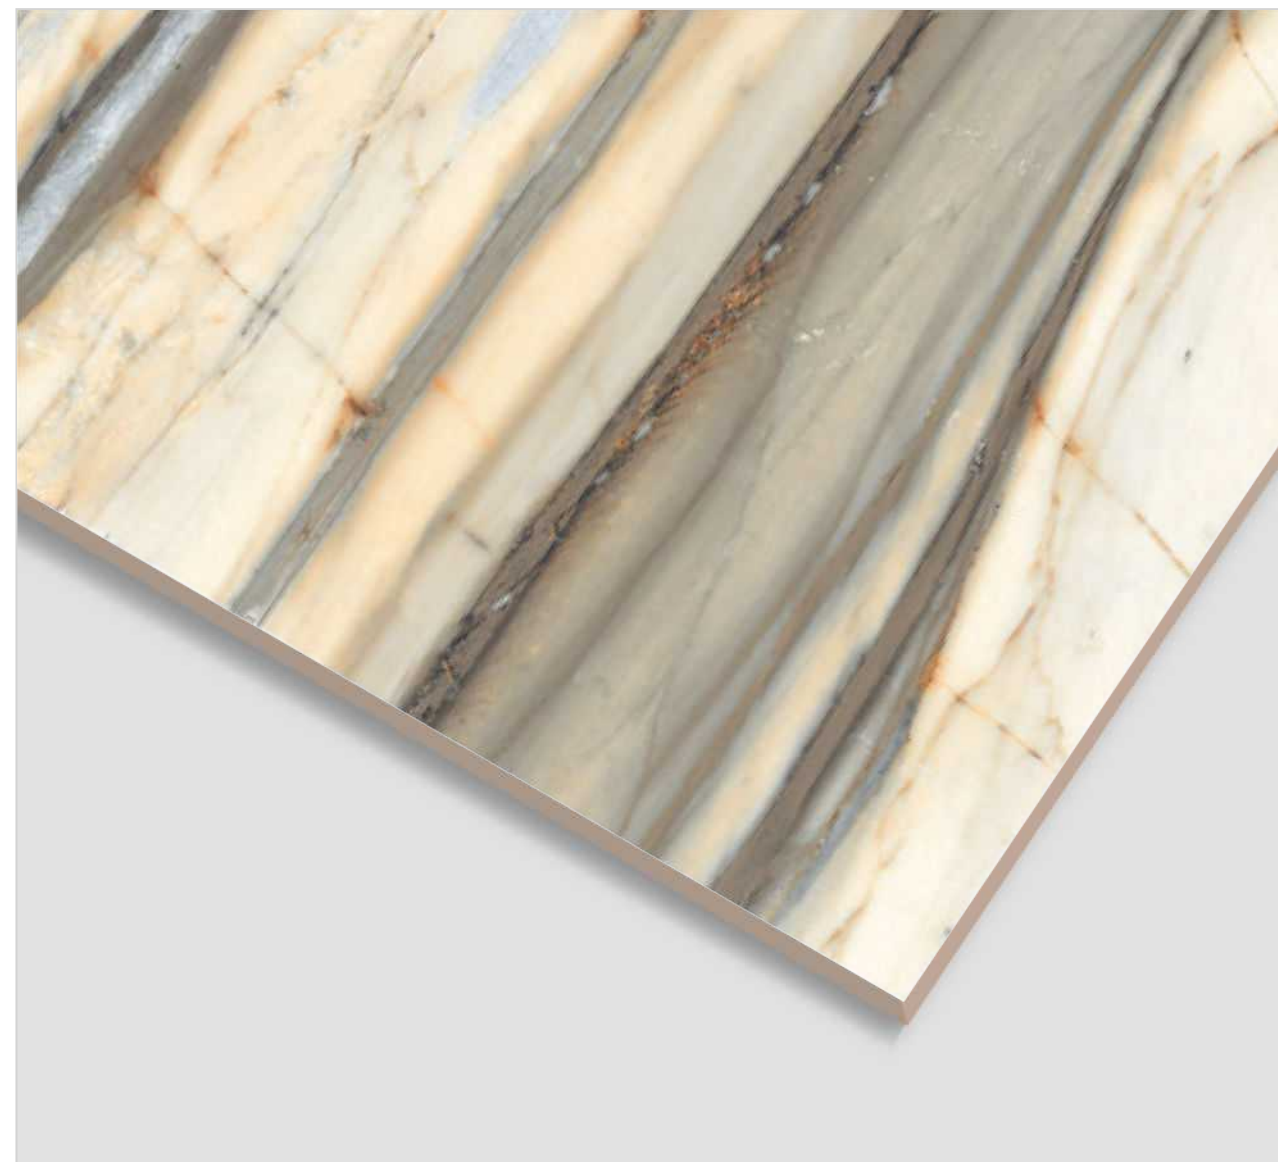

FINISH
Glossy

RANDOM
5

600x
1200MM

600x
600MM

MOUNTAIN NATURAL

FINISH
Glossy

RANDOM
6

600x
1200MM