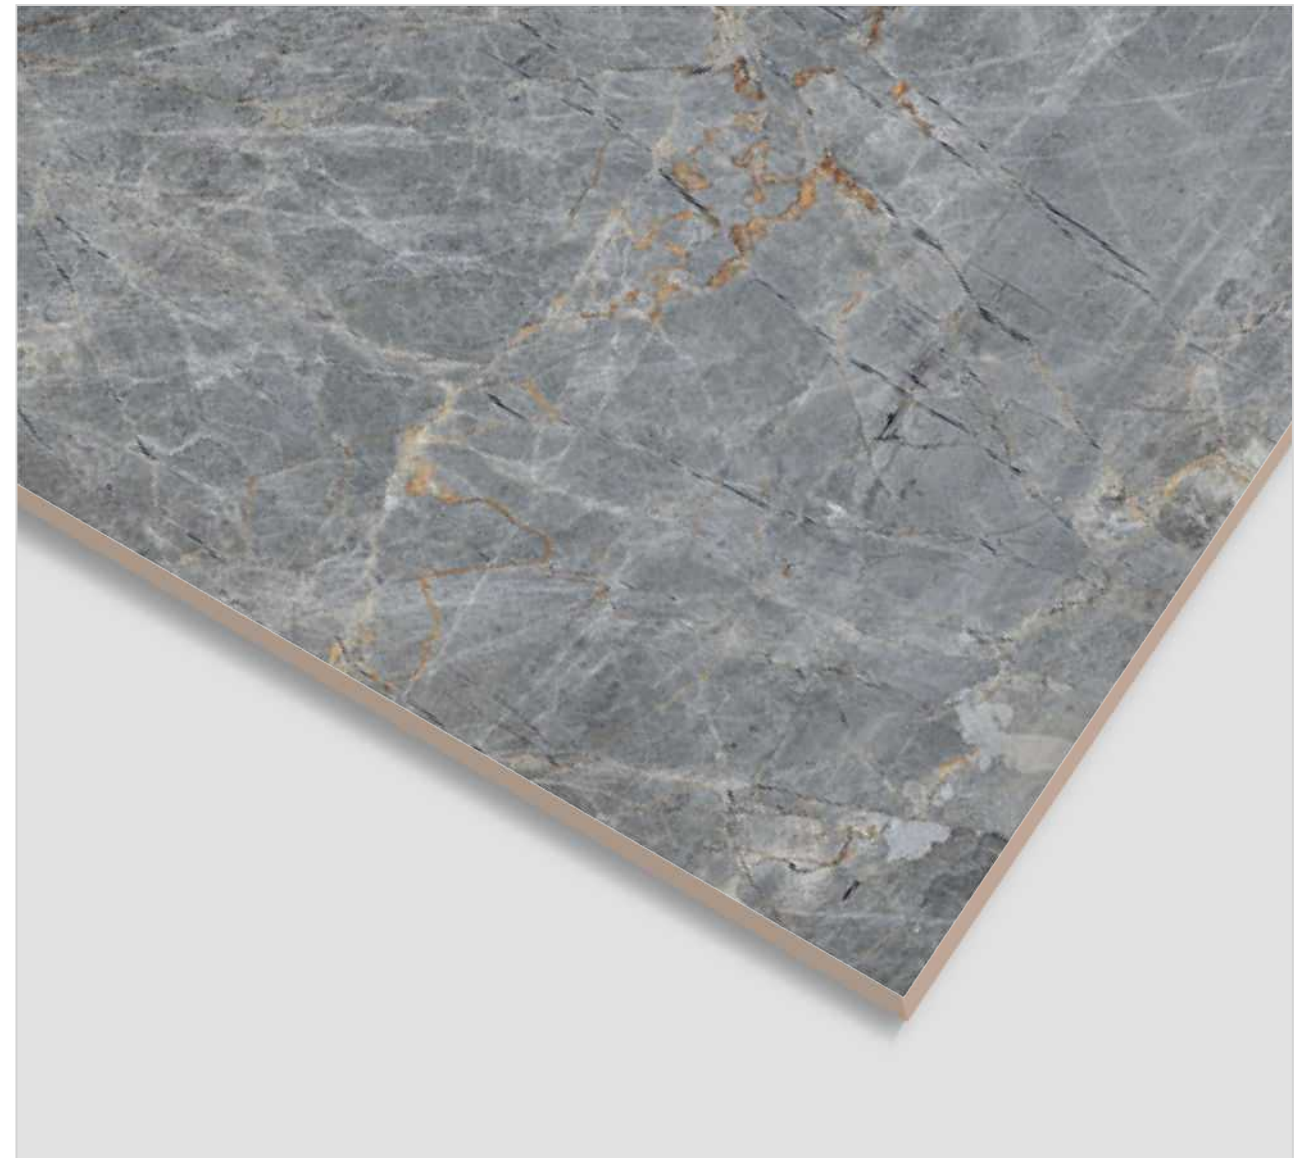

RIMINI BLACK

FINISH
Glossy

RANDOM
4