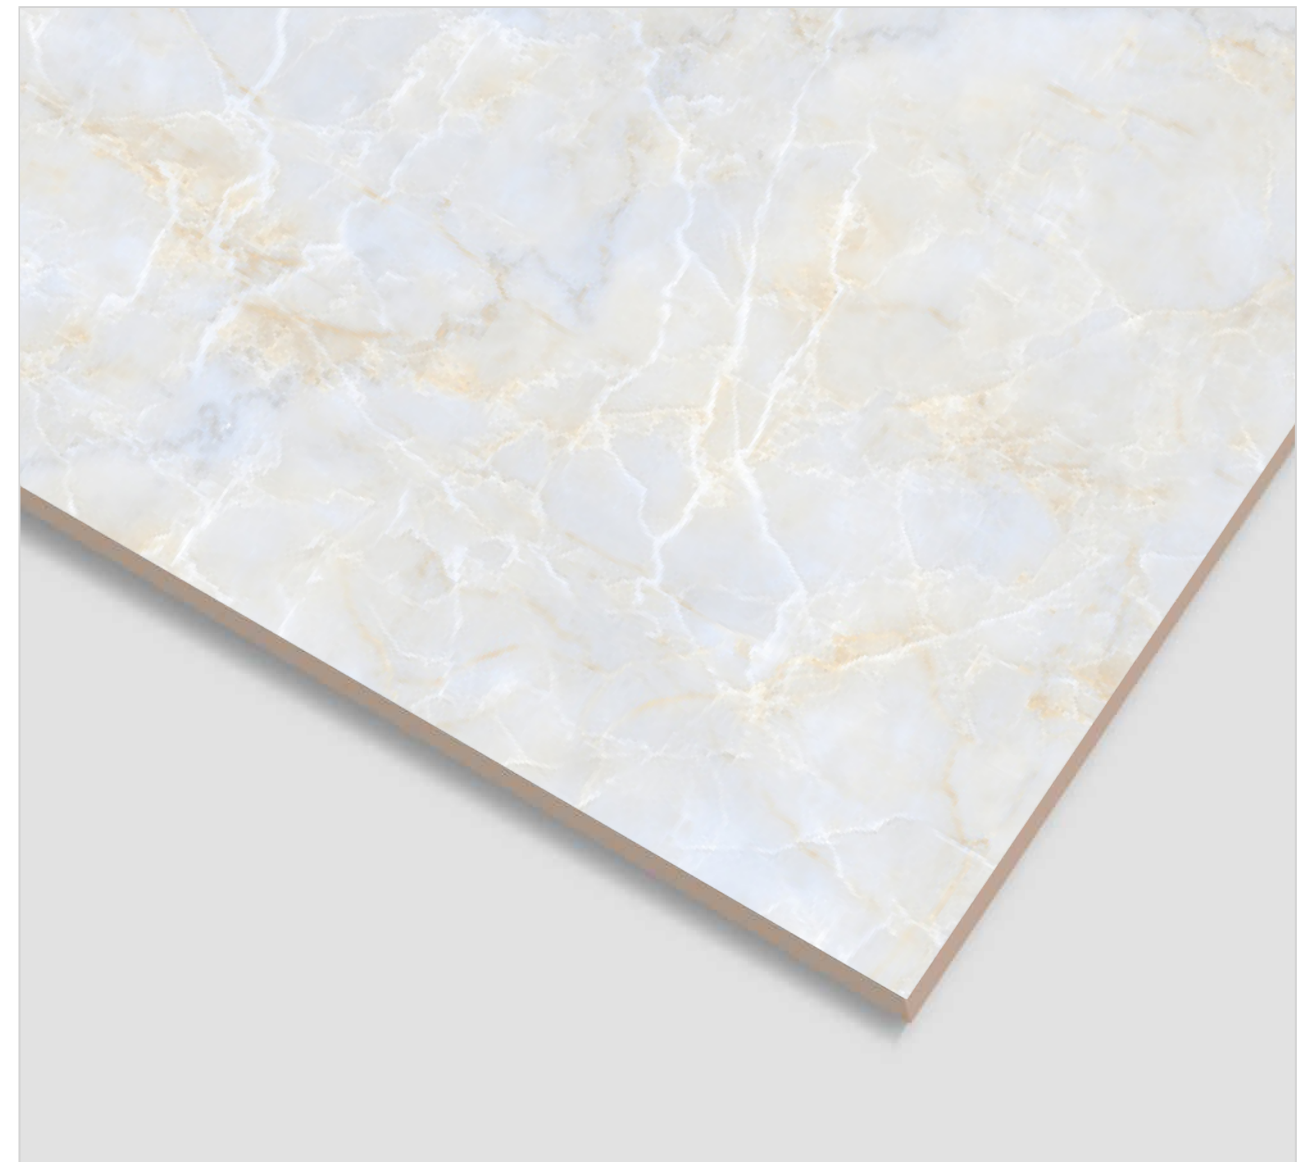

600x
1200MM

600x
600MM

RAPID MULTI

FINISH
Glossy

RANDOM
3

600x
1200MM

600x
600MM

RIMINI BLACK