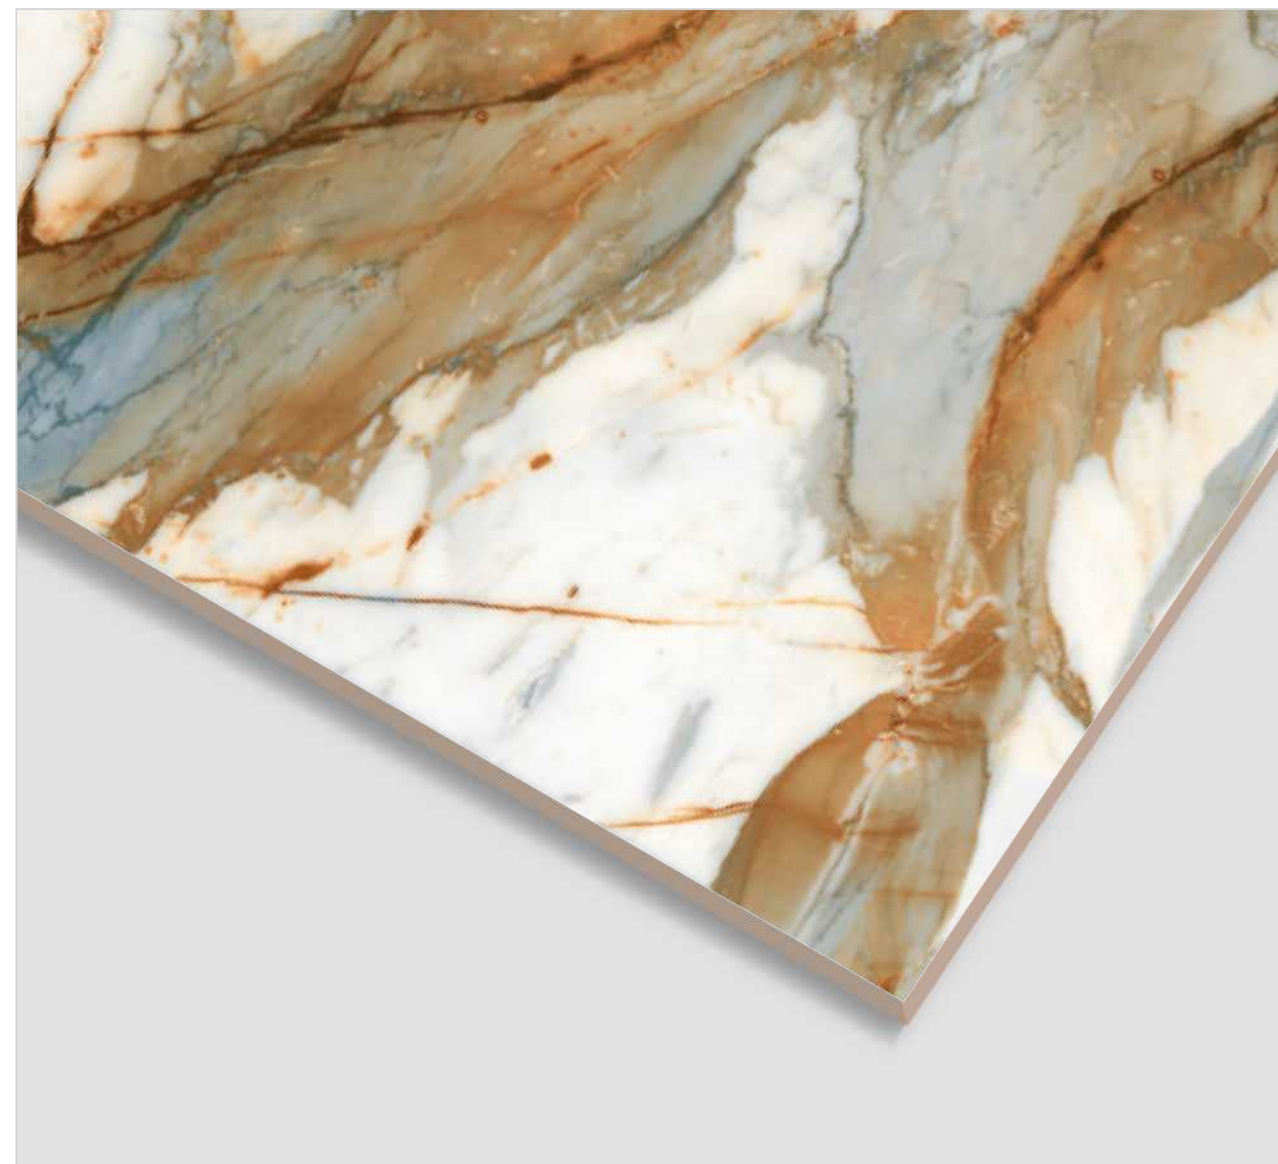

POLO TEAL

FINISH
Glossy

RANDOM
7