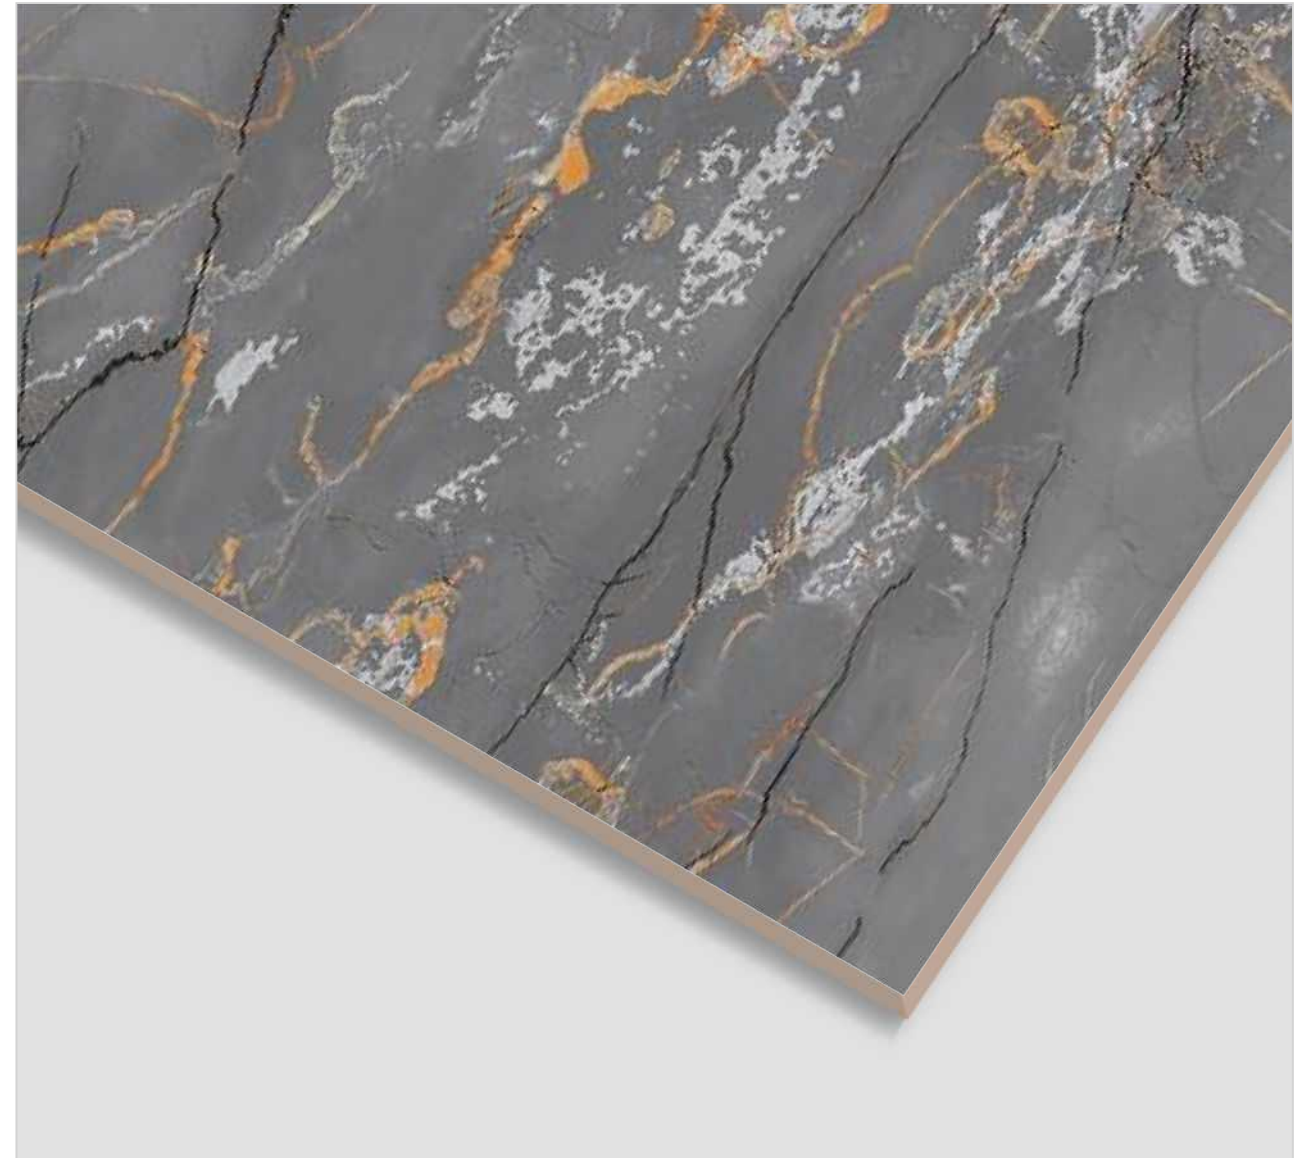

THUNDER BOULT

FINISH
Glossy

RANDOM
4