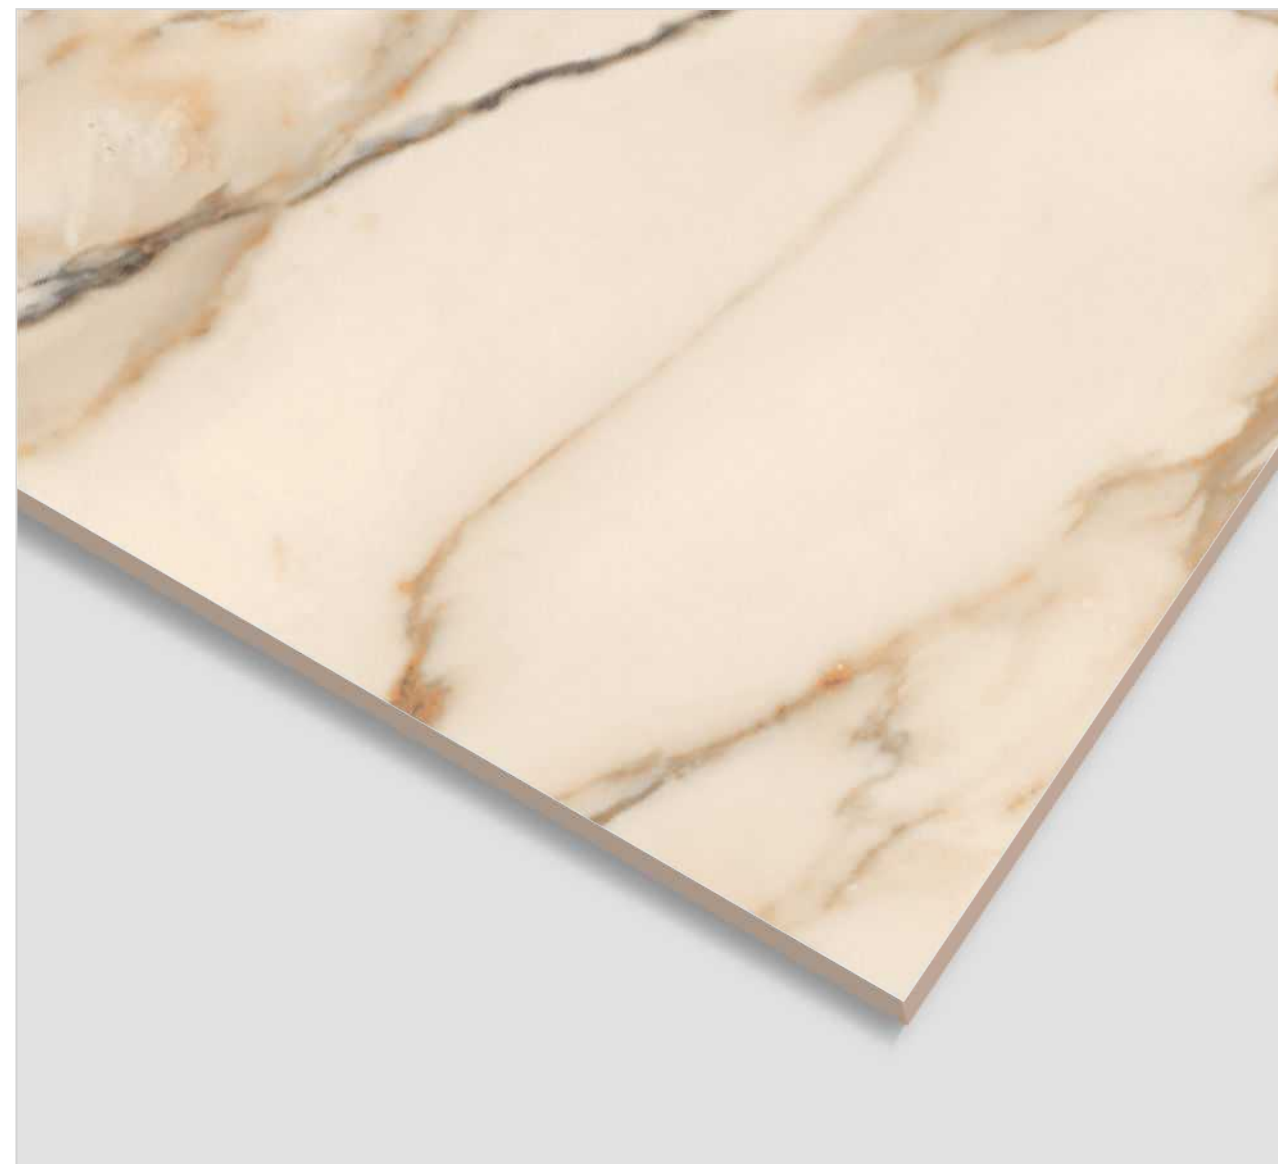

FINISH
Glossy

RANDOM
4

600x
1200MM

600x
600MM

STATURIO GOLD

FINISH
Glossy

RANDOM
4

600x
1200MM