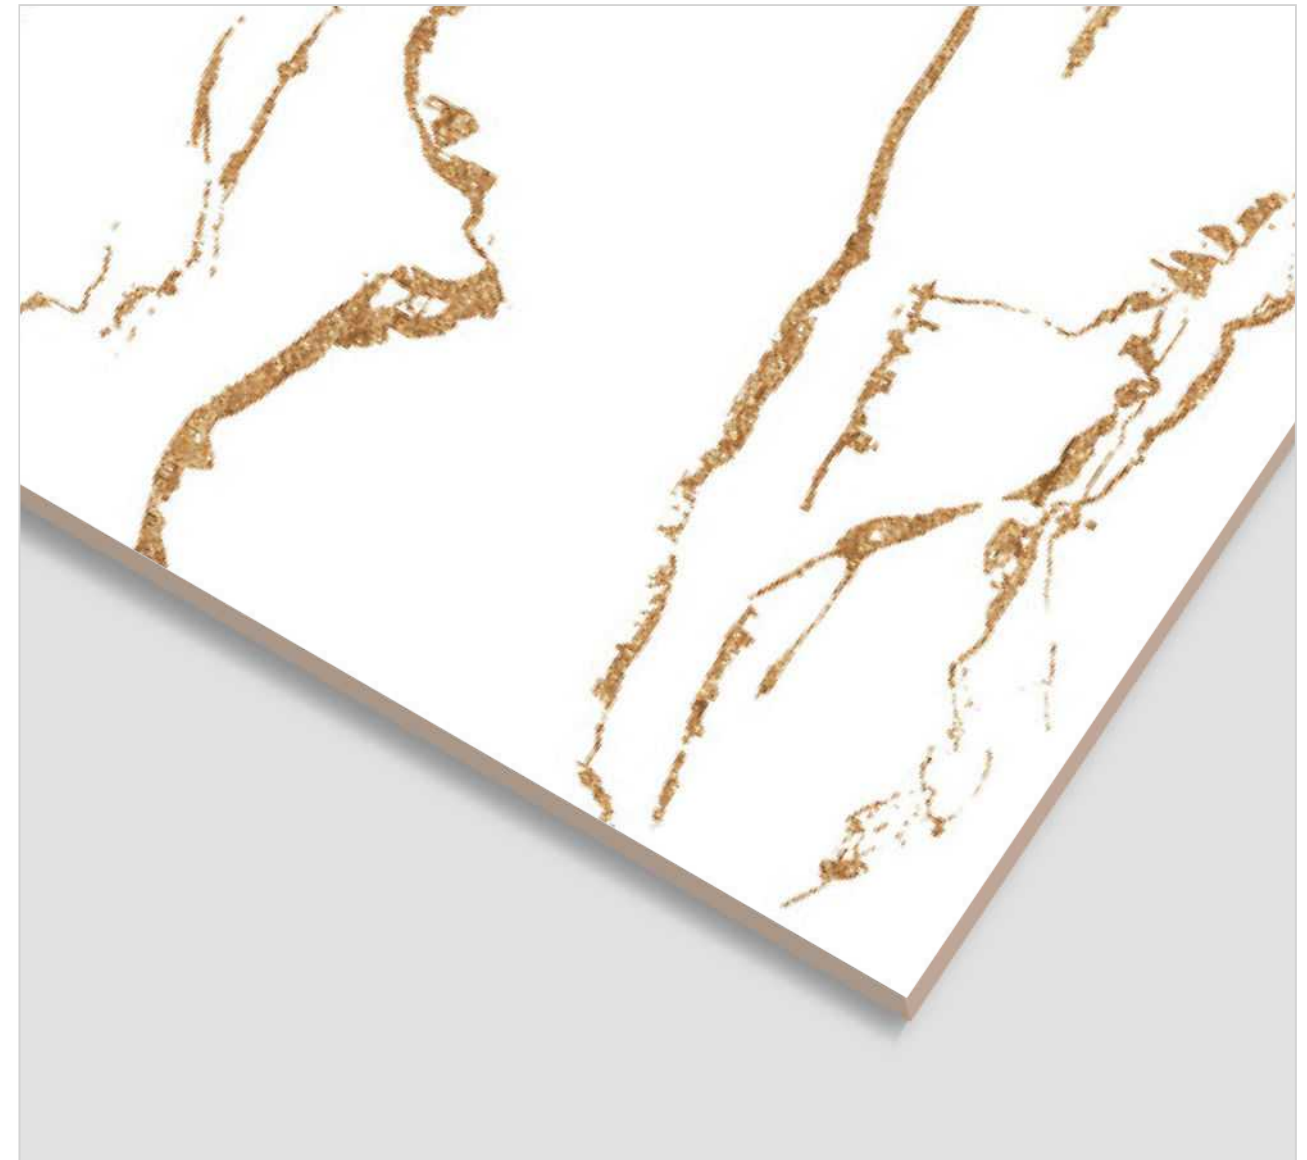

ZIRCONA GOLD

FINISH
Glossy

RANDOM
3