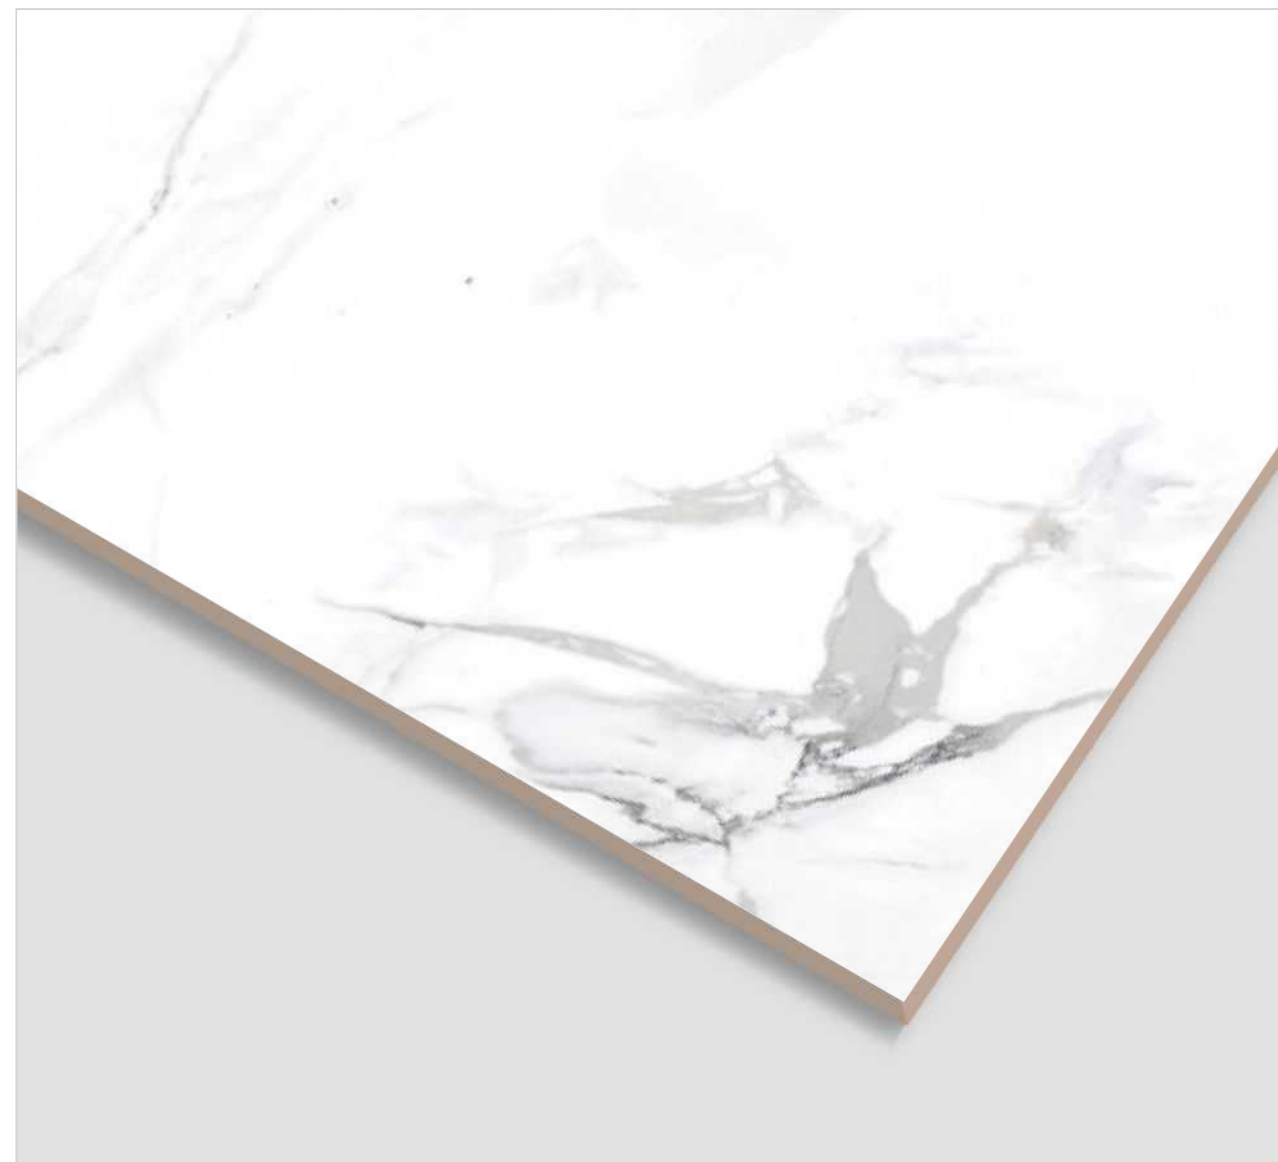

SMOKE WHITE

FINISH
Glossy

RANDOM
1