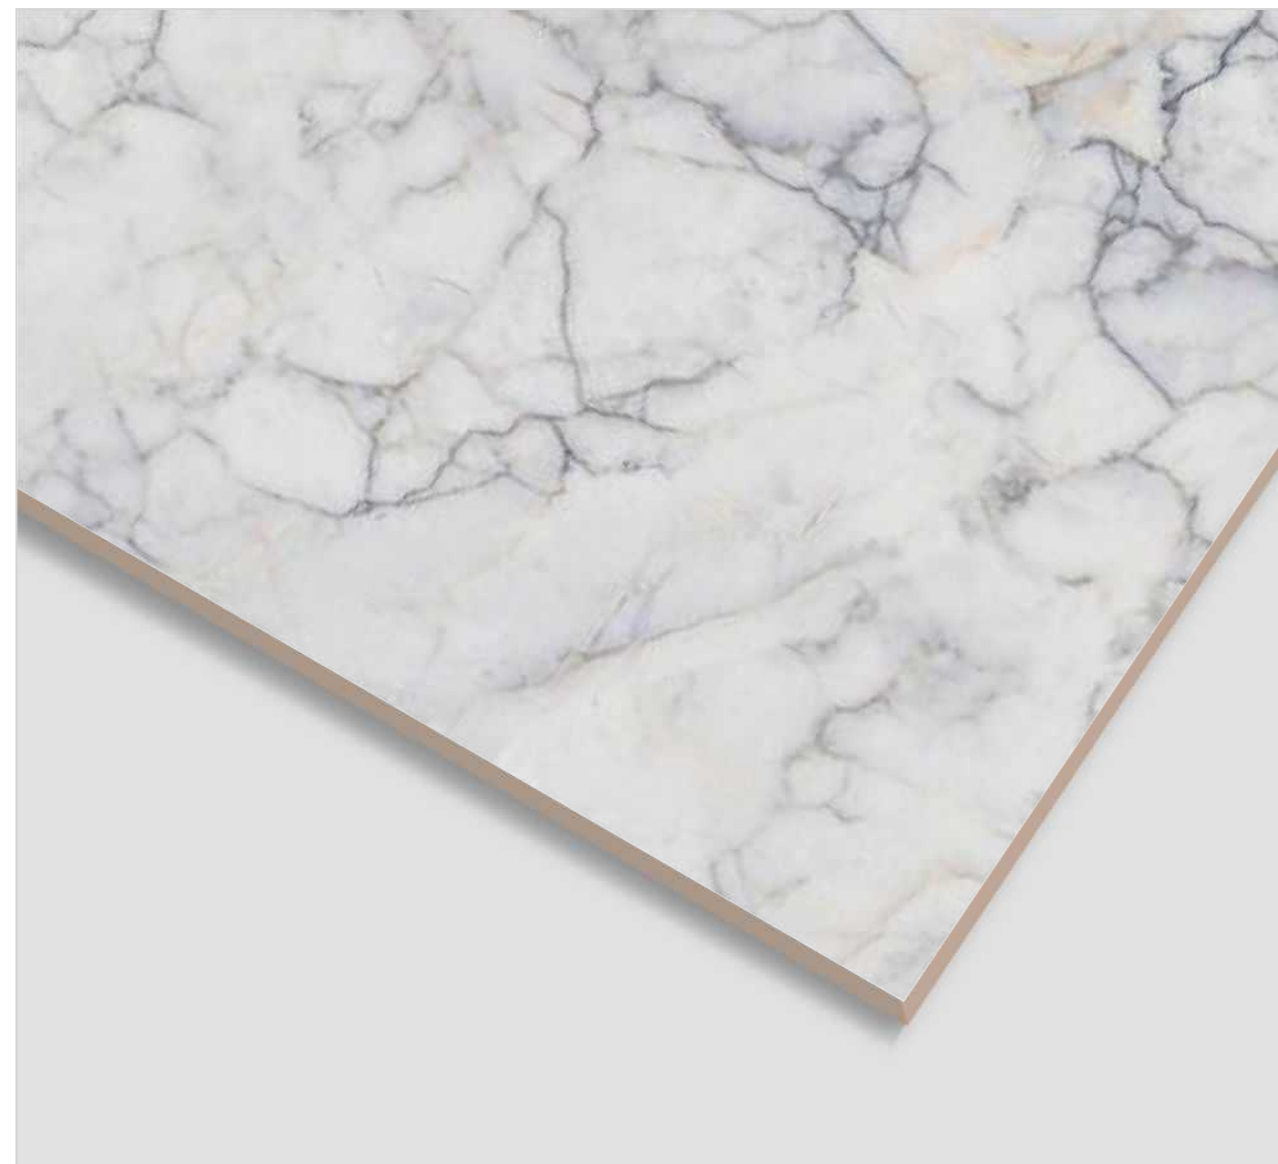

VOLCANO GREY

FINISH
Glossy

RANDOM
4