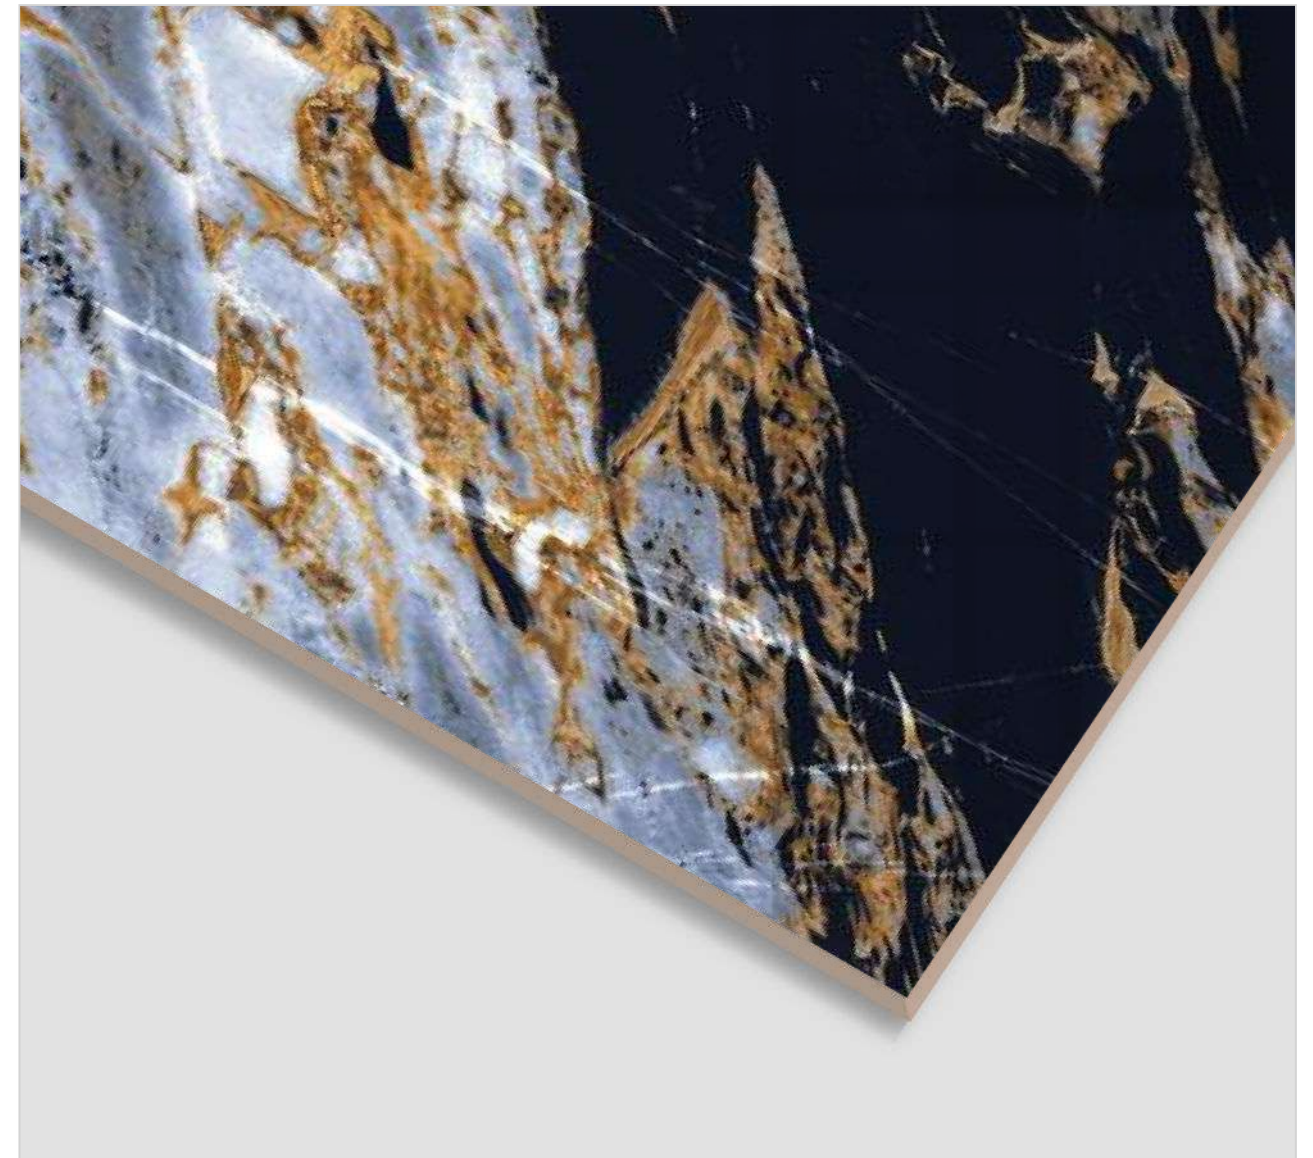

600x
1200MM

600x
600MM

CAROLINA TIGER

FINISH
High Glossy

RANDOM
4