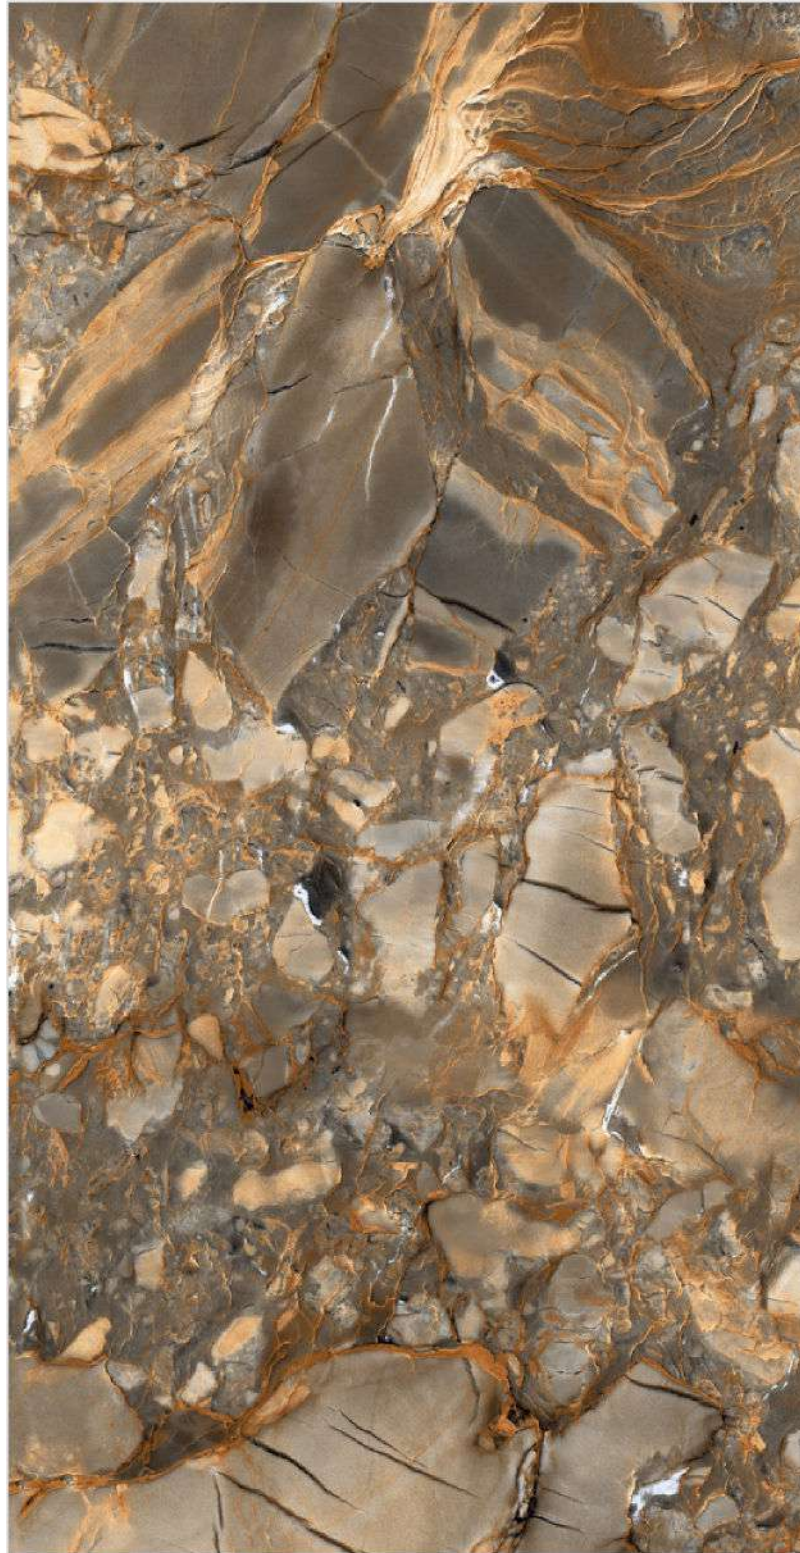

600x
1200MM

600x
600MM

ARENA STONE BLUE

FINISH
High Glossy

RANDOM
3

600x
1200MM

600x
600MM

ARISTO BROWN