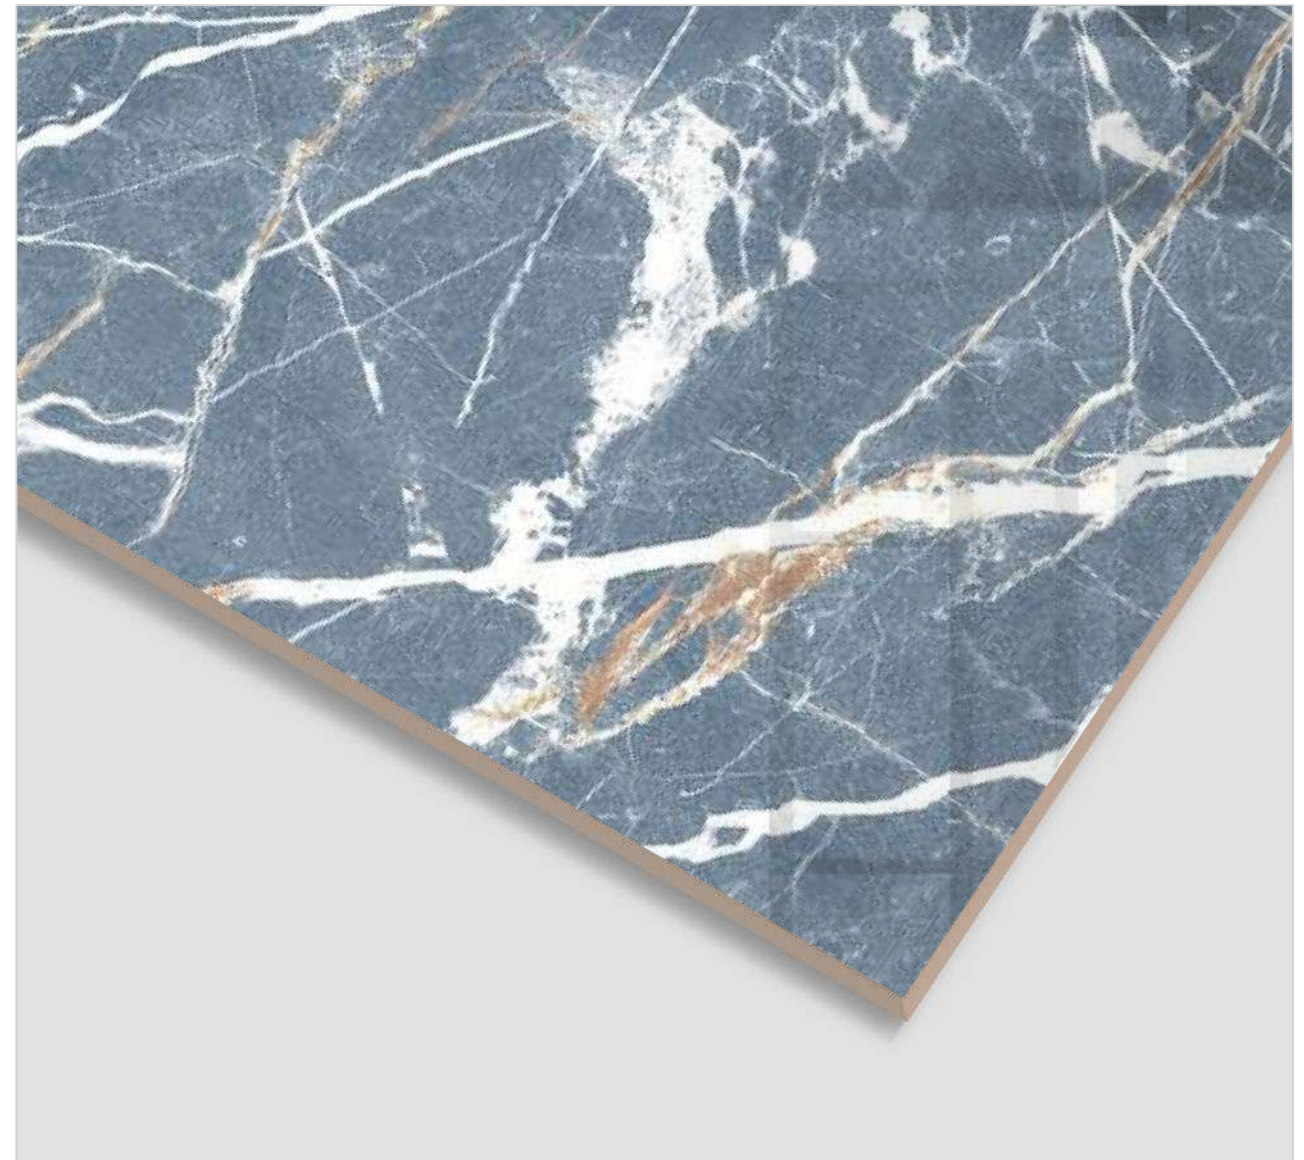

600x
1200MM

600x
600MM

AZURITE STONE

FINISH
High Glossy

RANDOM
5

600x
1200MM

600x
600MM

BAGOVA AQUA