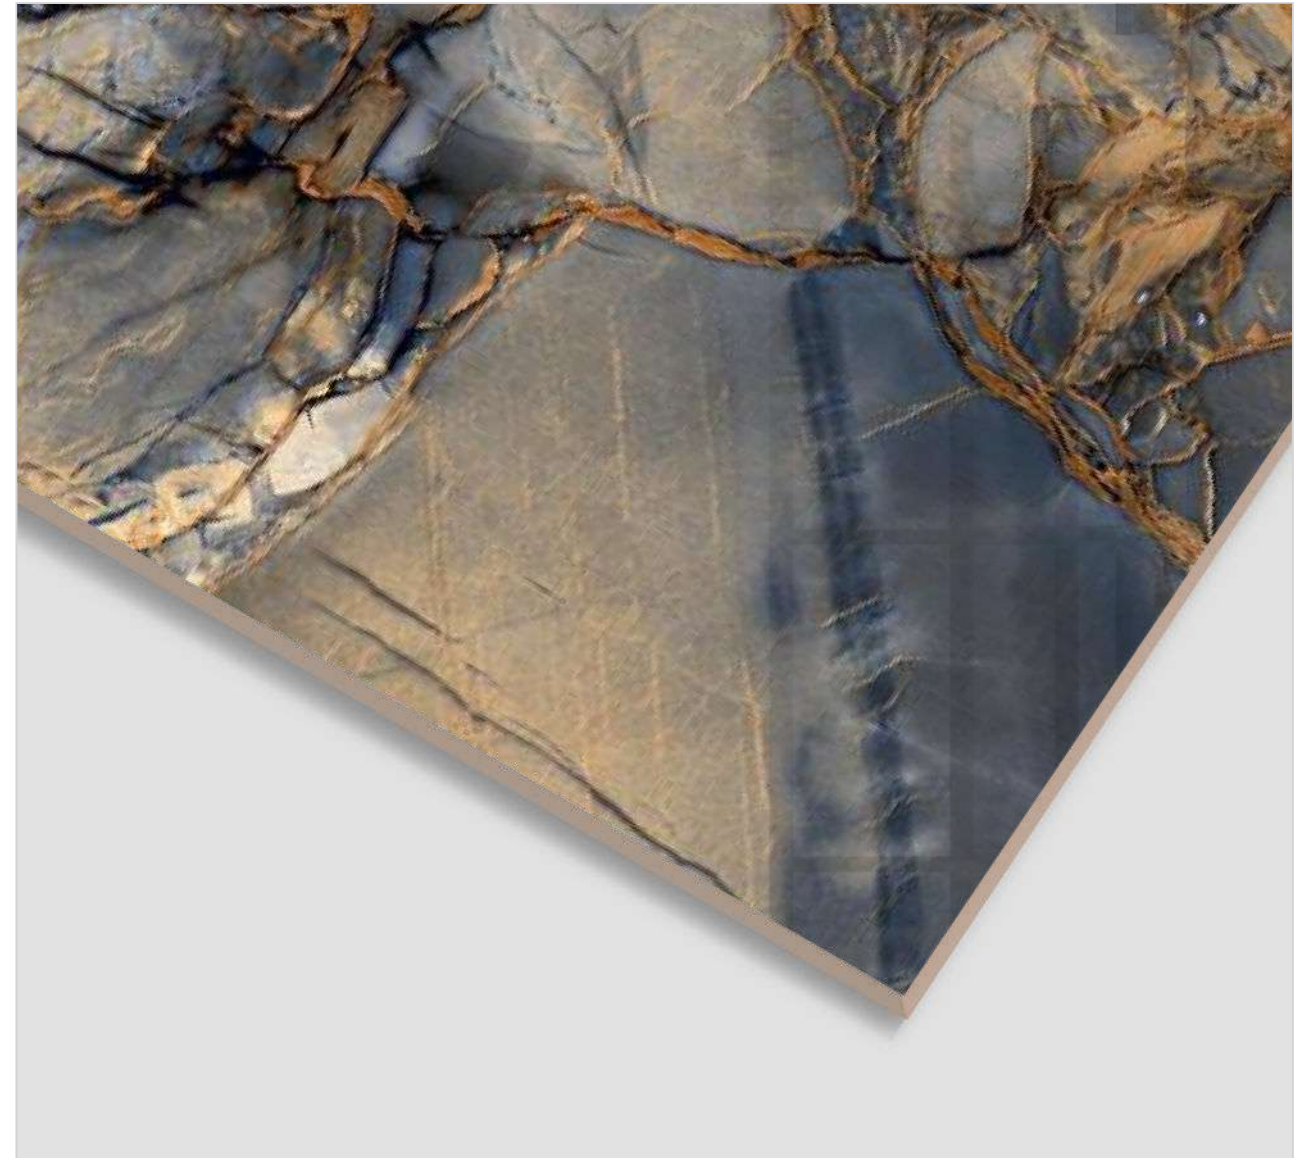

FINISH
High Glossy

RANDOM
3

600x
1200MM

600x
600MM

ARISTO NATURE

FINISH
High Glossy

RANDOM
3

600x
1200MM