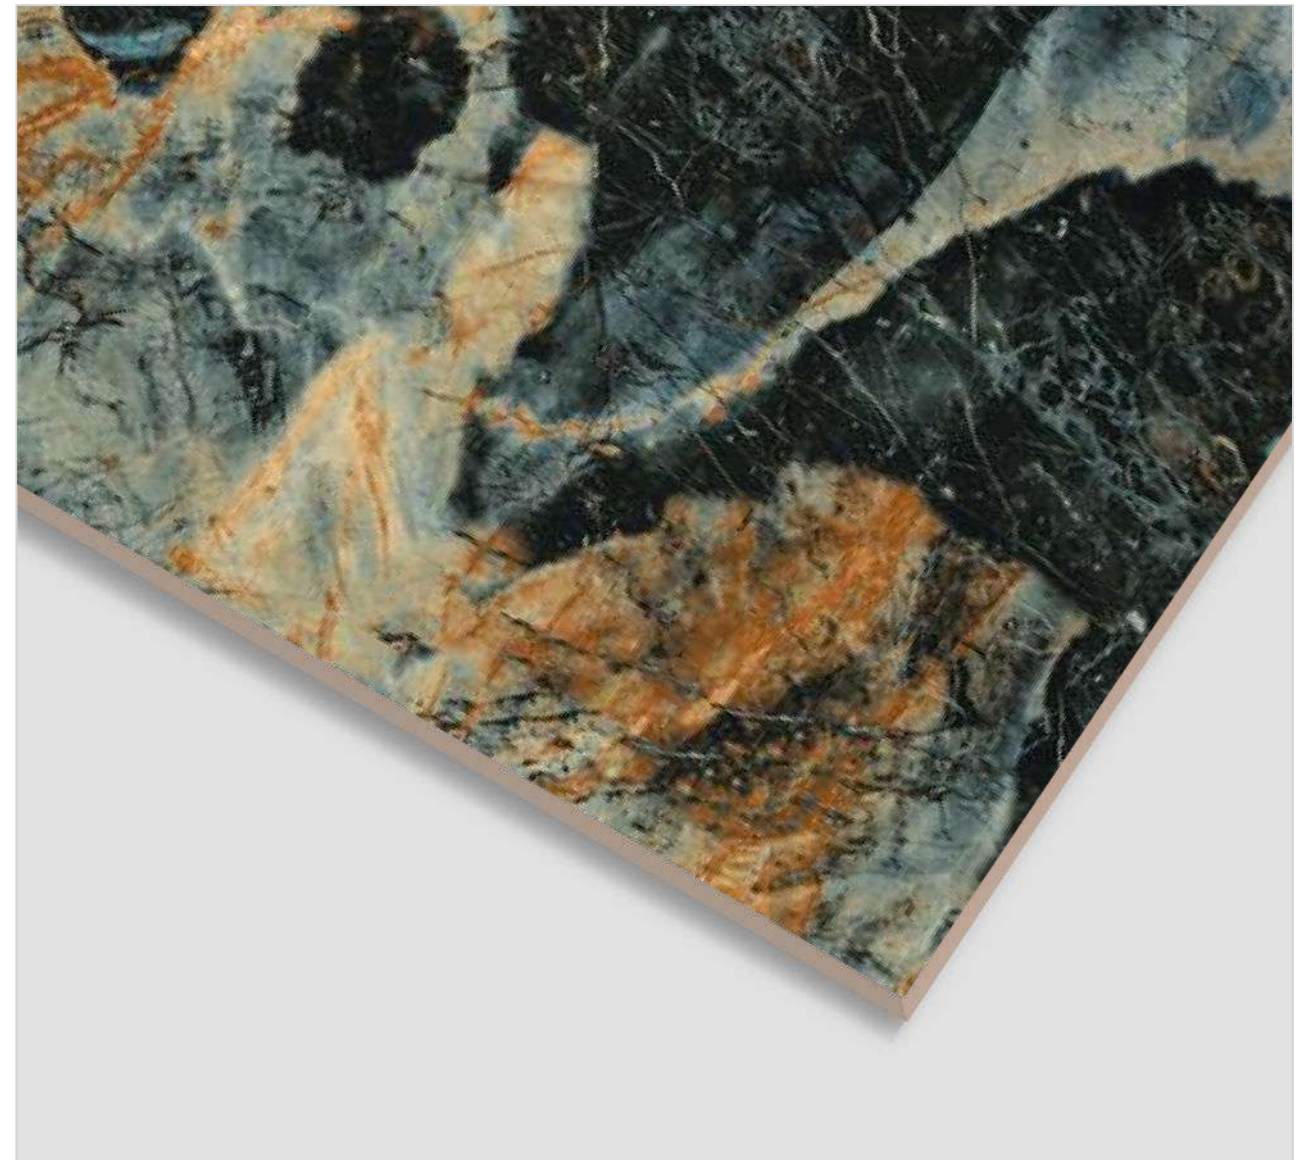

600x
1200MM

600x
600MM

EXOTICOS AQUA

FINISH
High Glossy

RANDOM
4