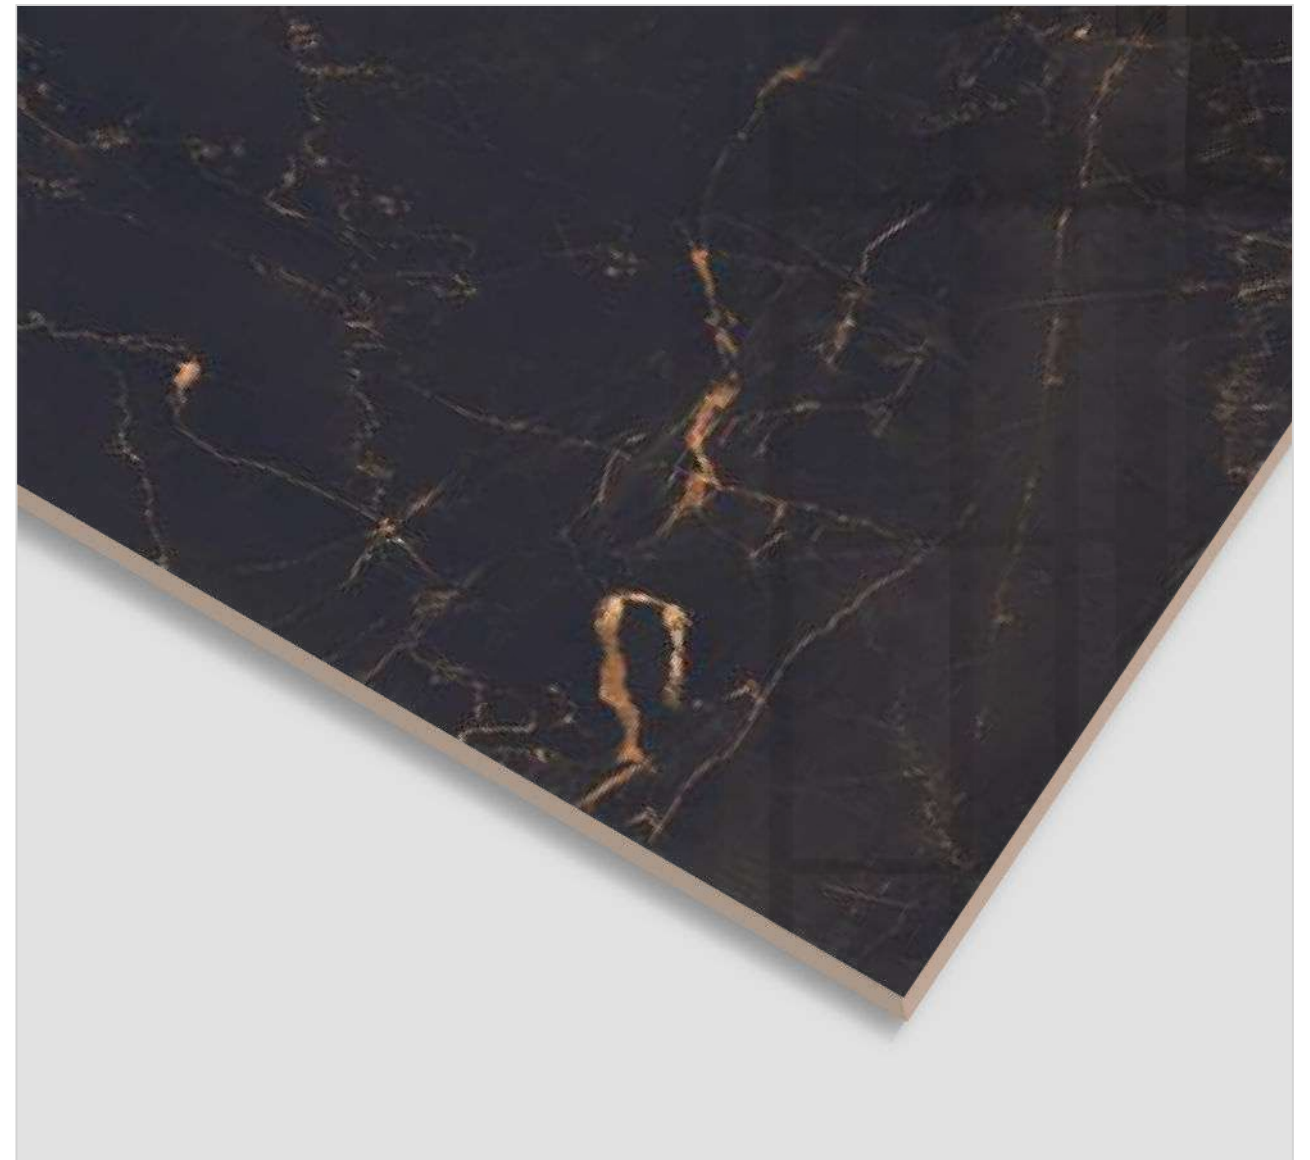

600x
1200MM

600x
600MM

ARLON BROWN

FINISH
High Glossy

RANDOM
4