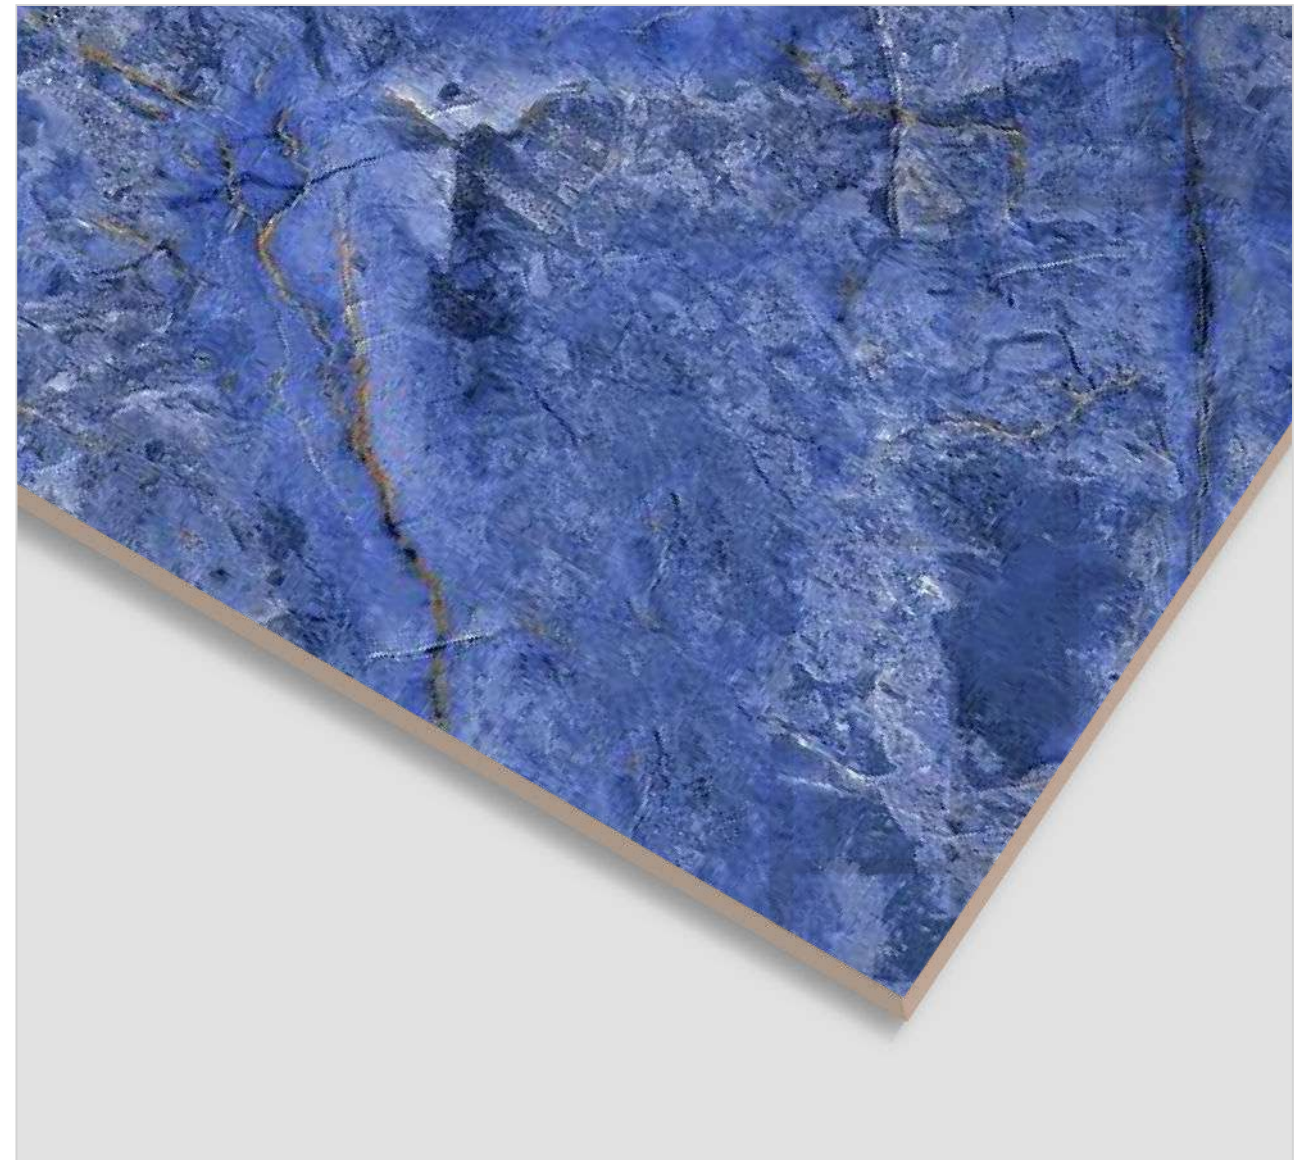

FINISH
High Glossy

RANDOM
2

600x
1200MM

600x
600MM

BLUE EYES

FINISH
High Glossy

RANDOM
3

600x
1200MM