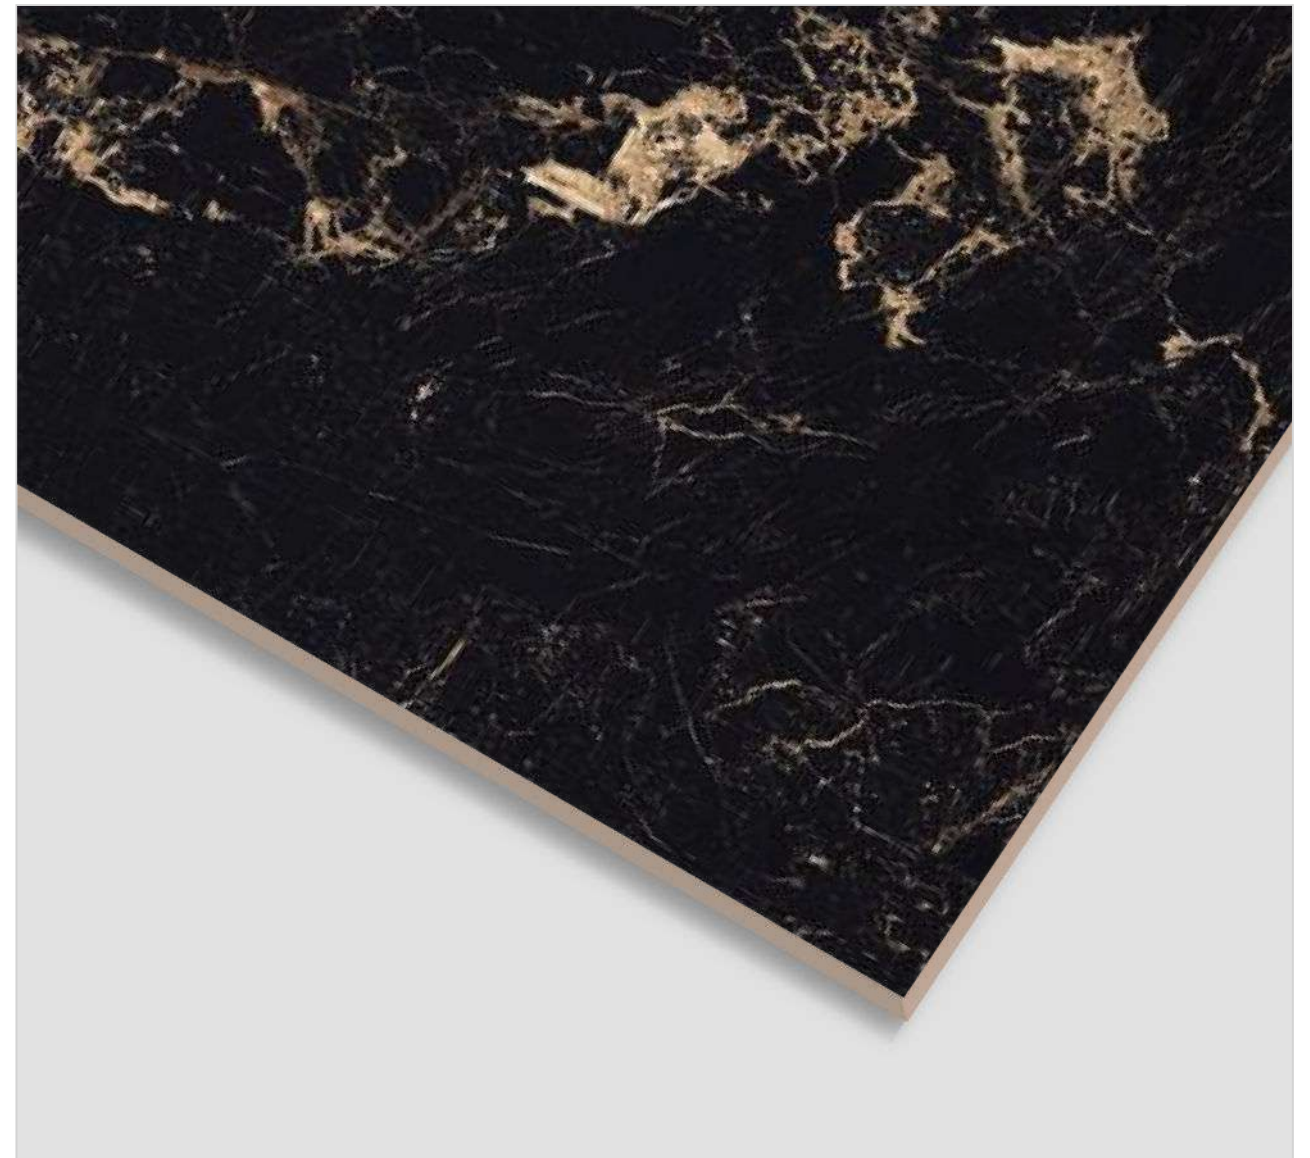

600x
1200MM

600x
600MM

AESTHETIC BLACK

FINISH
High Glossy

RANDOM
1