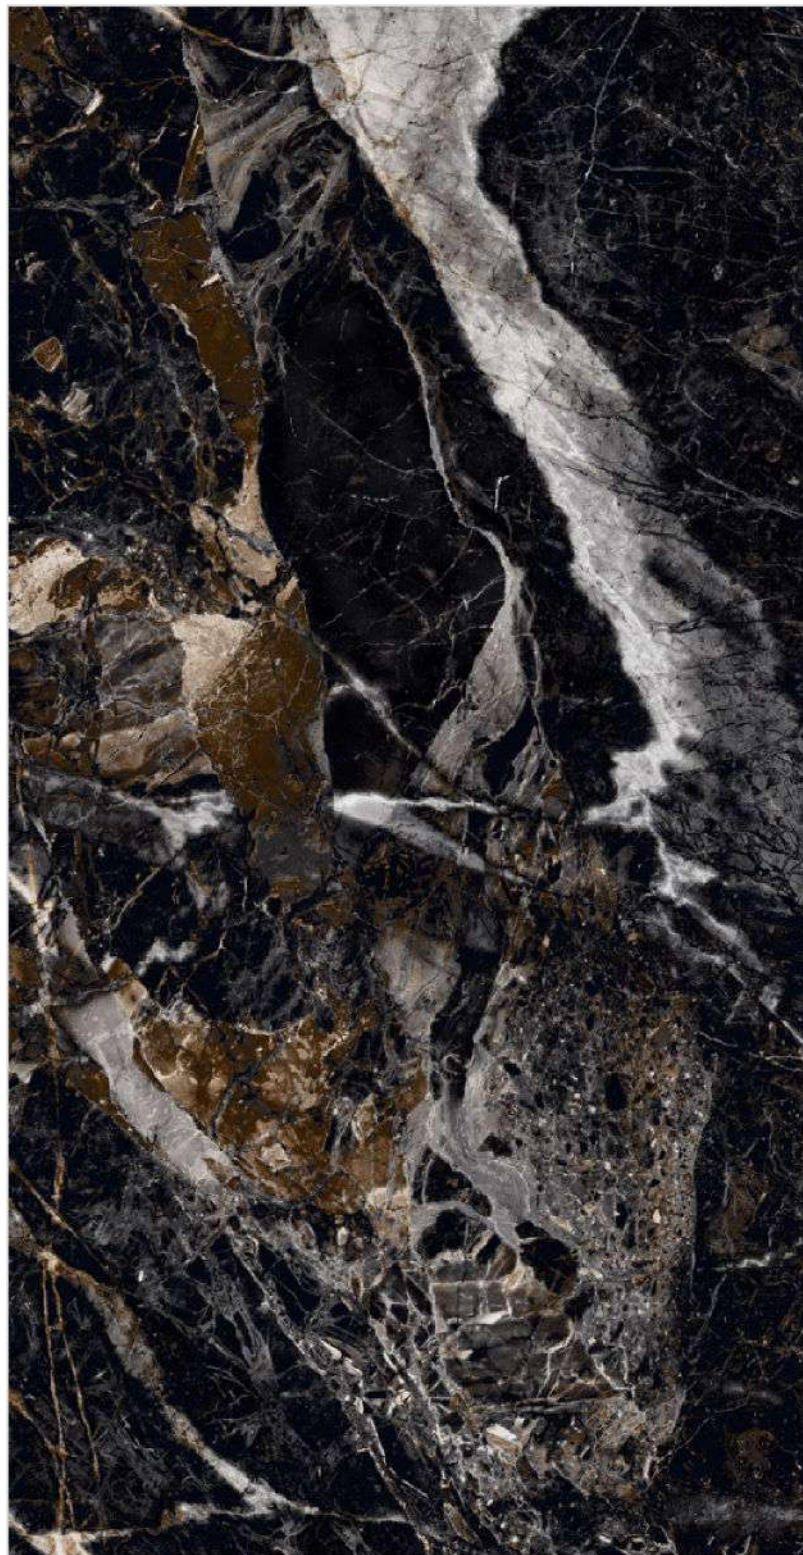

RANDOM
4

EXOTICOS AQUA

www.sisamgranito.com

CLICK TO
WATCH
HD
PHOTO

600x
1200MM

600x
600MM

EXOTICOS BLACK

FINISH
High Glossy