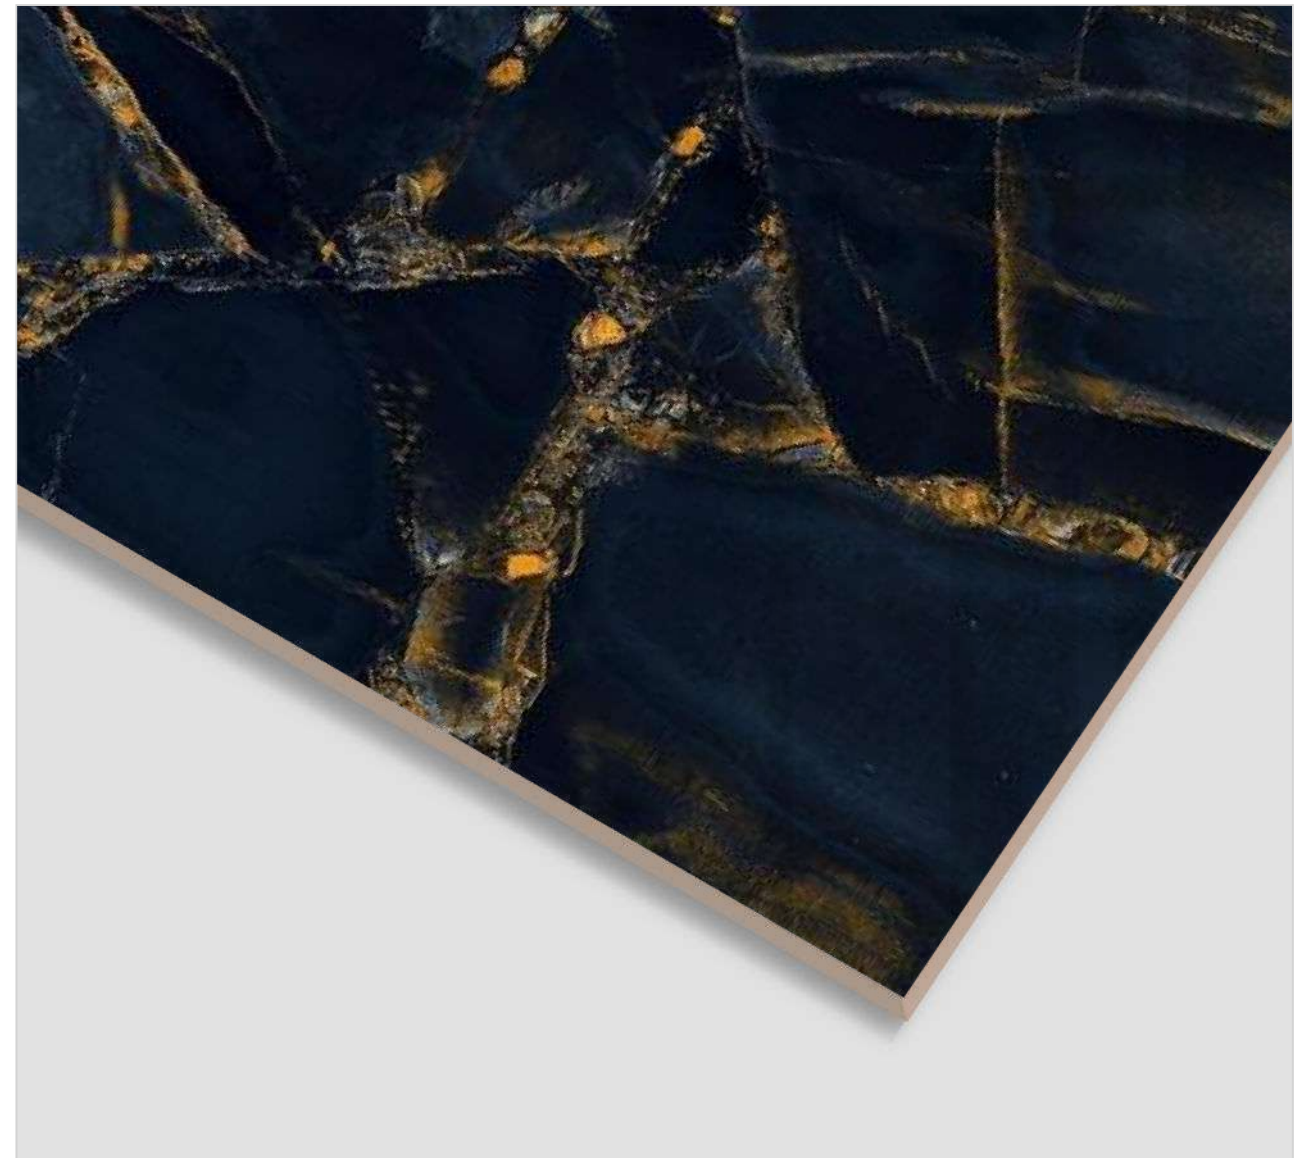

600x
1200MM

600x
600MM

AZURITE STONE

FINISH
High Glossy

RANDOM
5

600x
1200MM

600x
600MM

BAGOVA AQUA