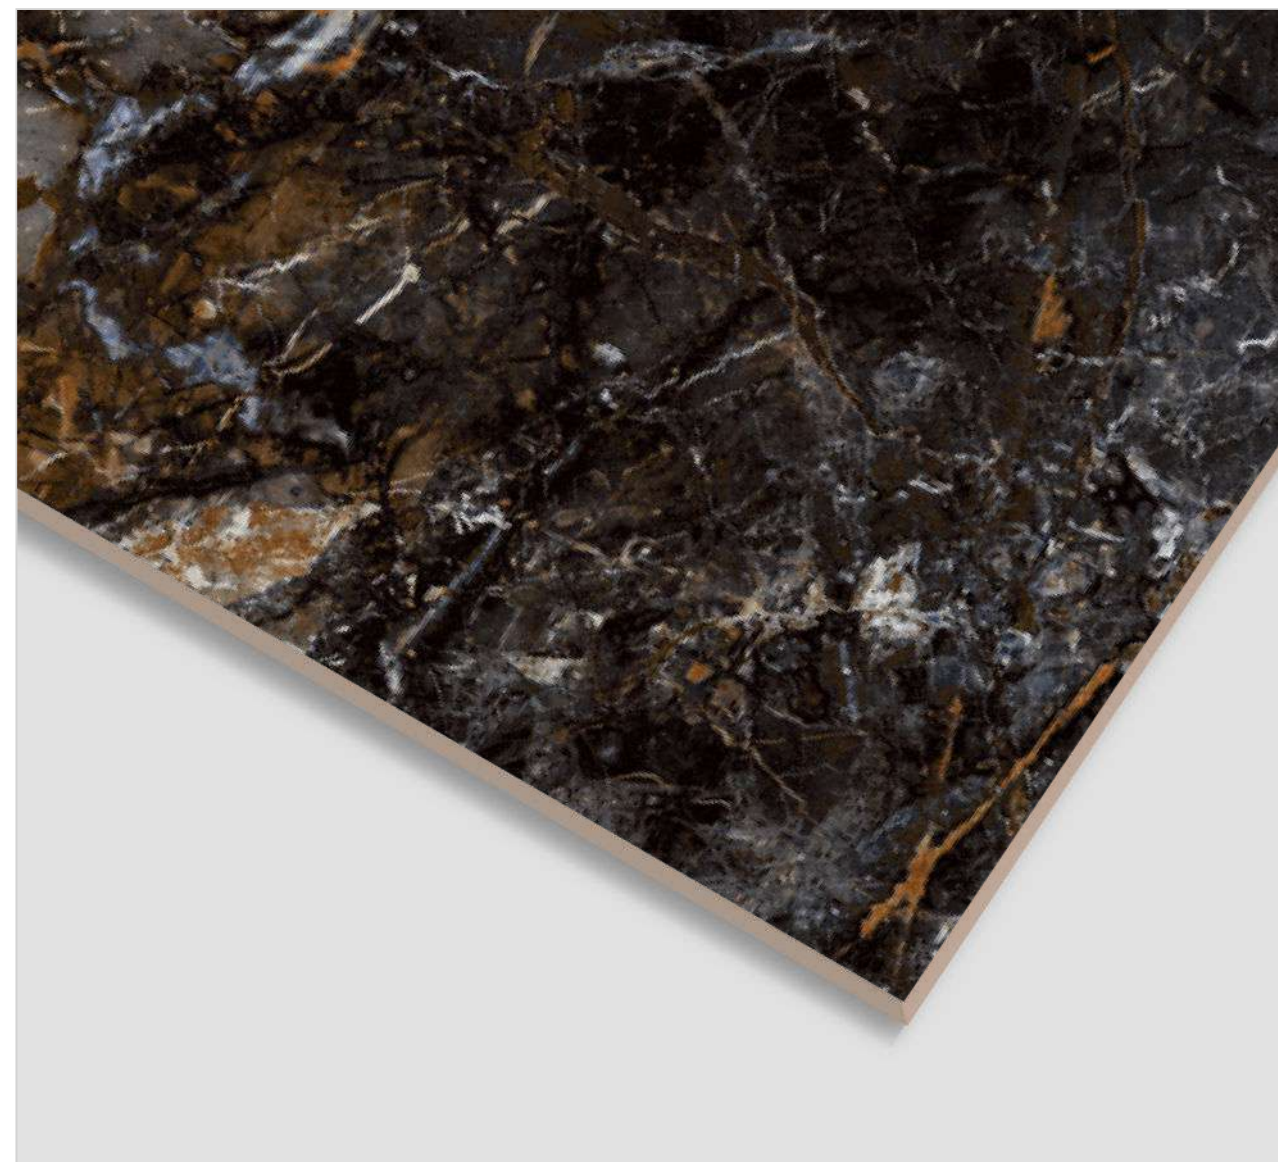

600x
1200MM

600x
600MM

EXOTICOS NATURAL

FINISH
High Glossy

RANDOM
4