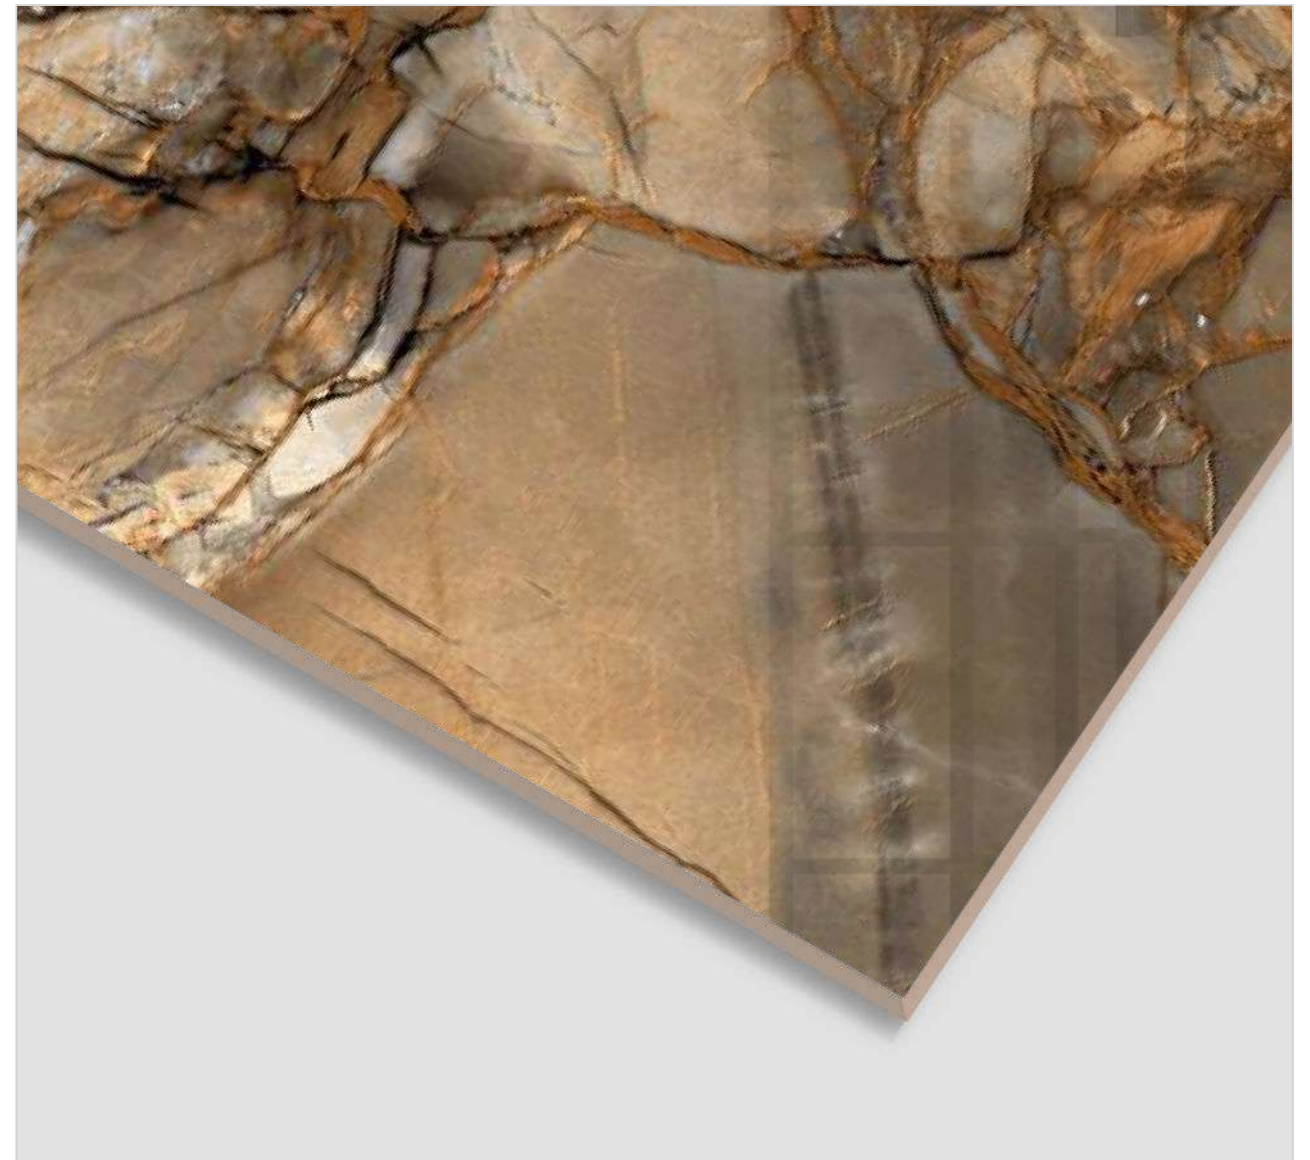

600x
1200MM

600x
600MM

ARISTO BROWN

FINISH
High Glossy

RANDOM
3