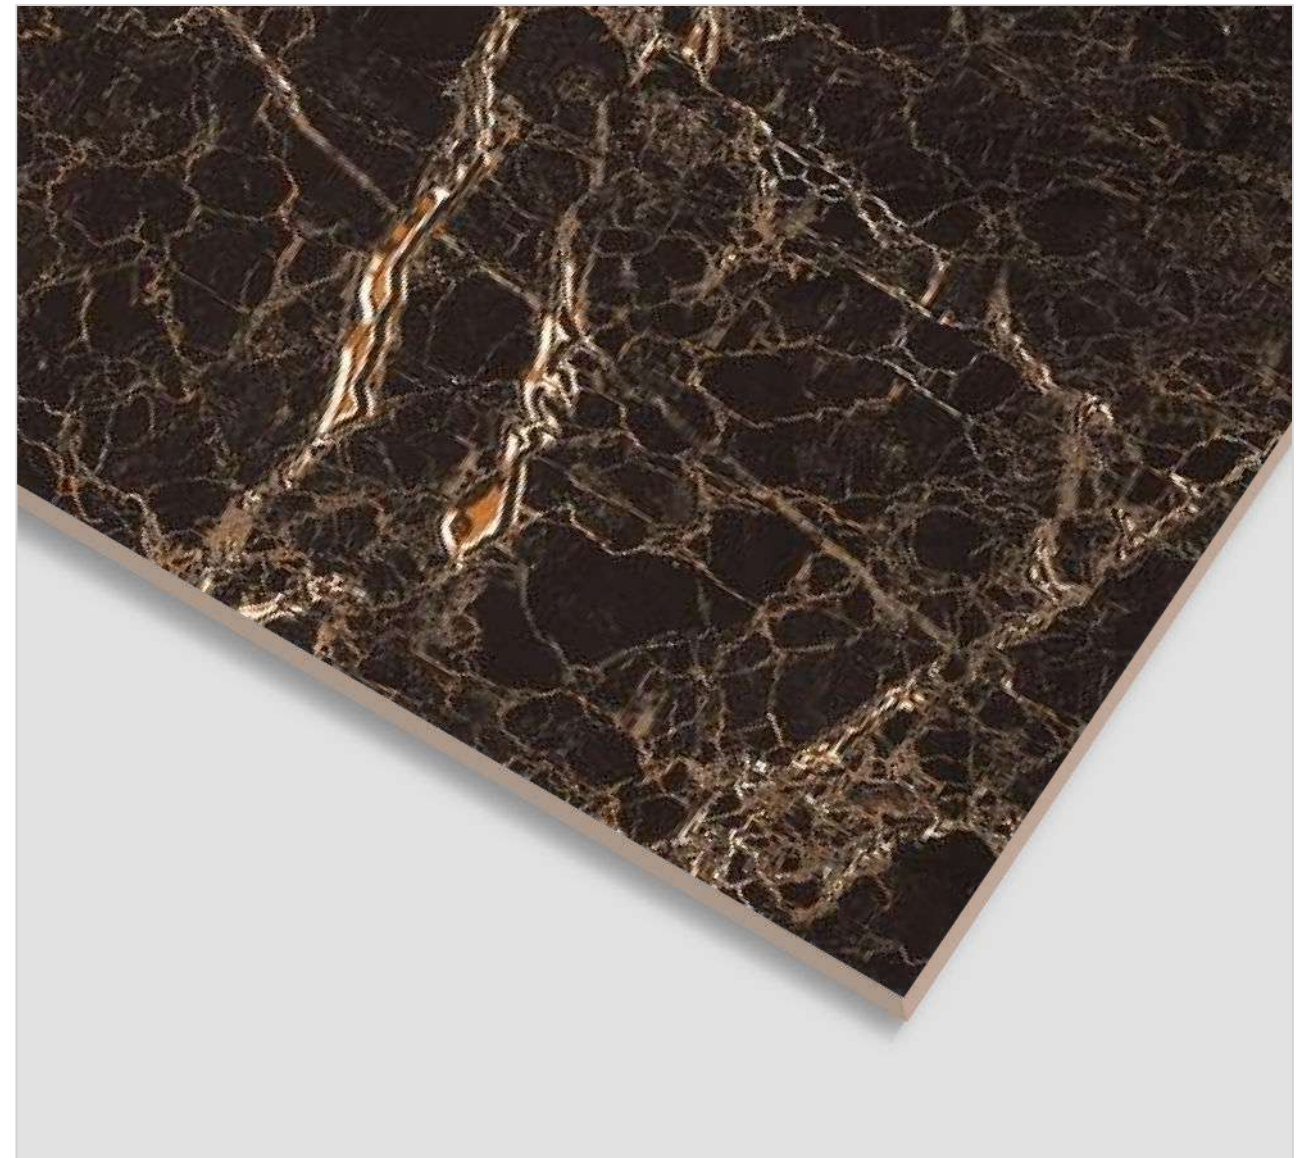

600x
1200MM

600x
600MM

ASTHANA BROWN

FINISH
High Glossy

RANDOM
2