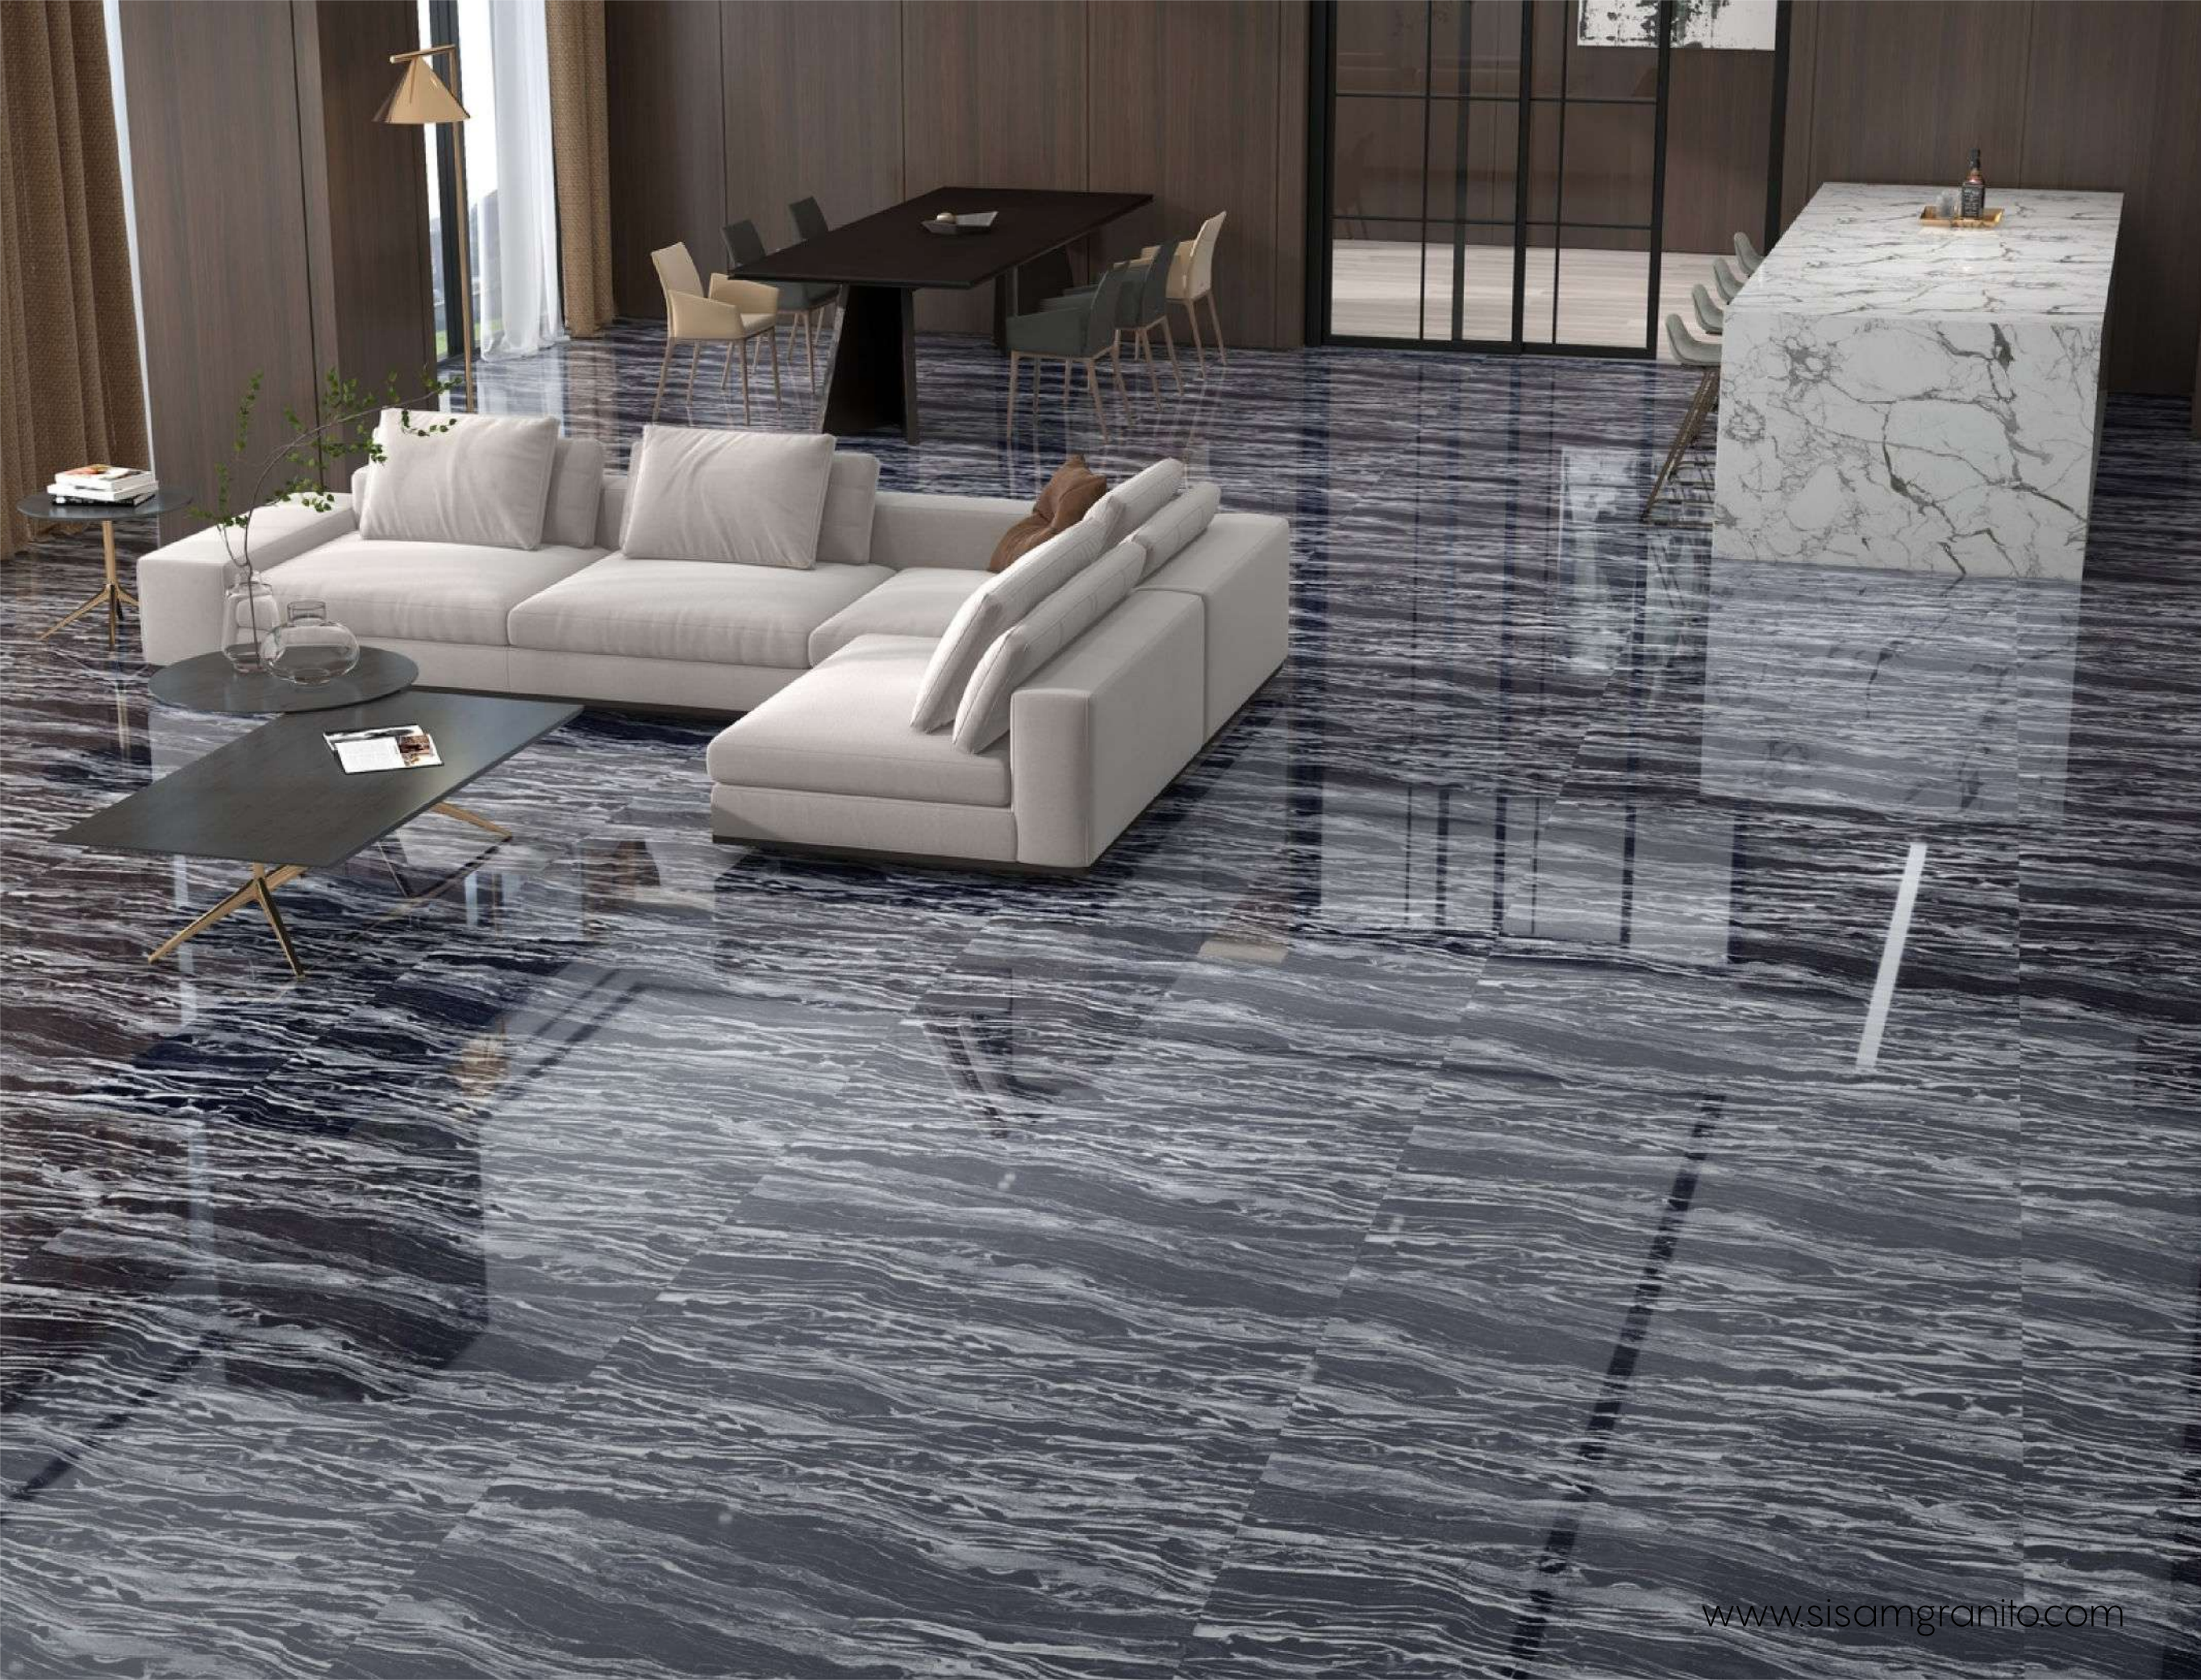

BRUCE BLACK

www.sisamgranito.com

CLICK TO
WATCH
HD
PHOTO