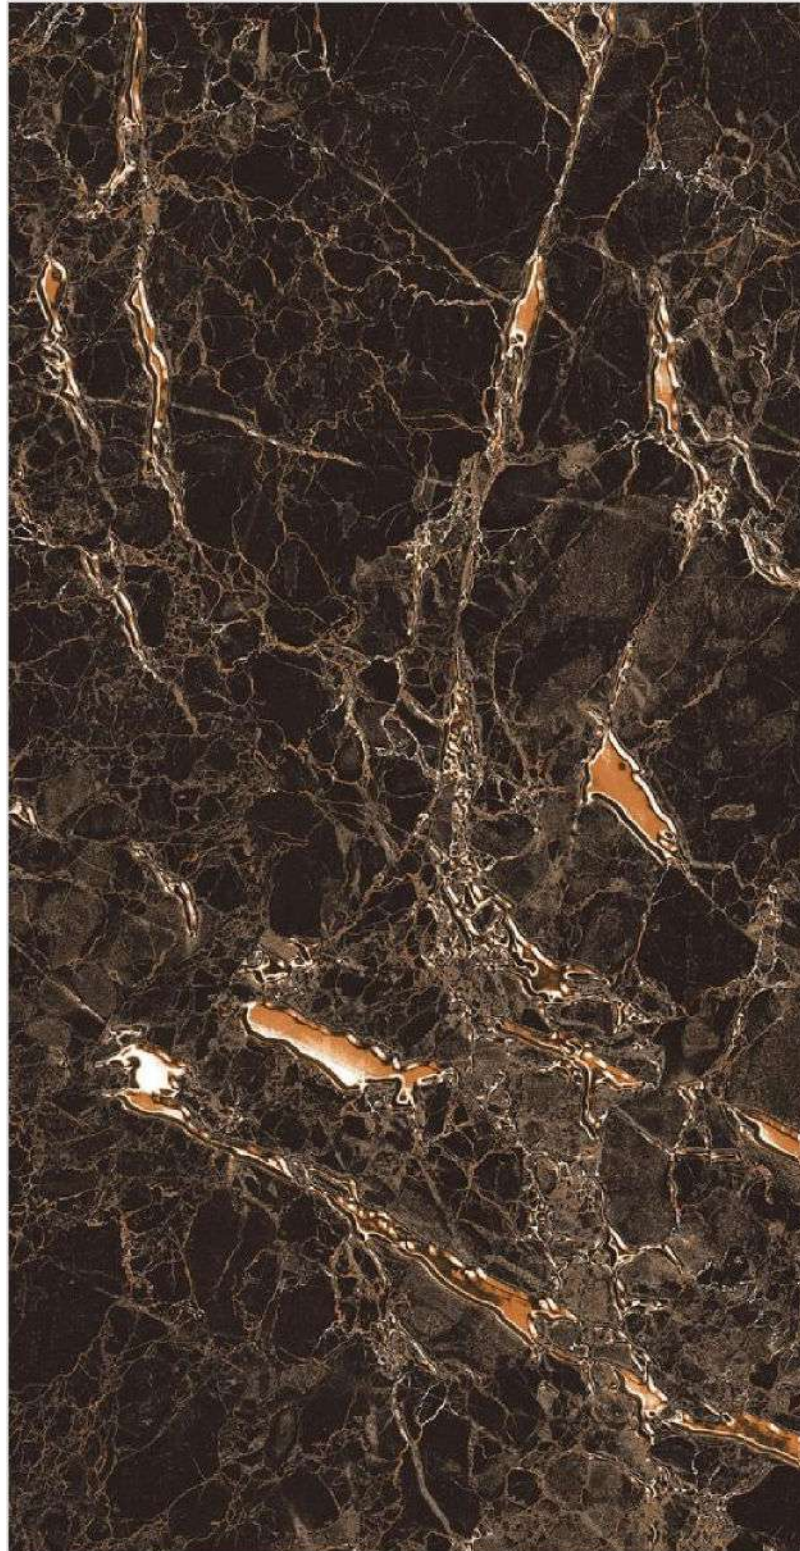

600x
1200MM

600x
600MM

ASTHANA BROWN

FINISH
High Glossy

RANDOM
2