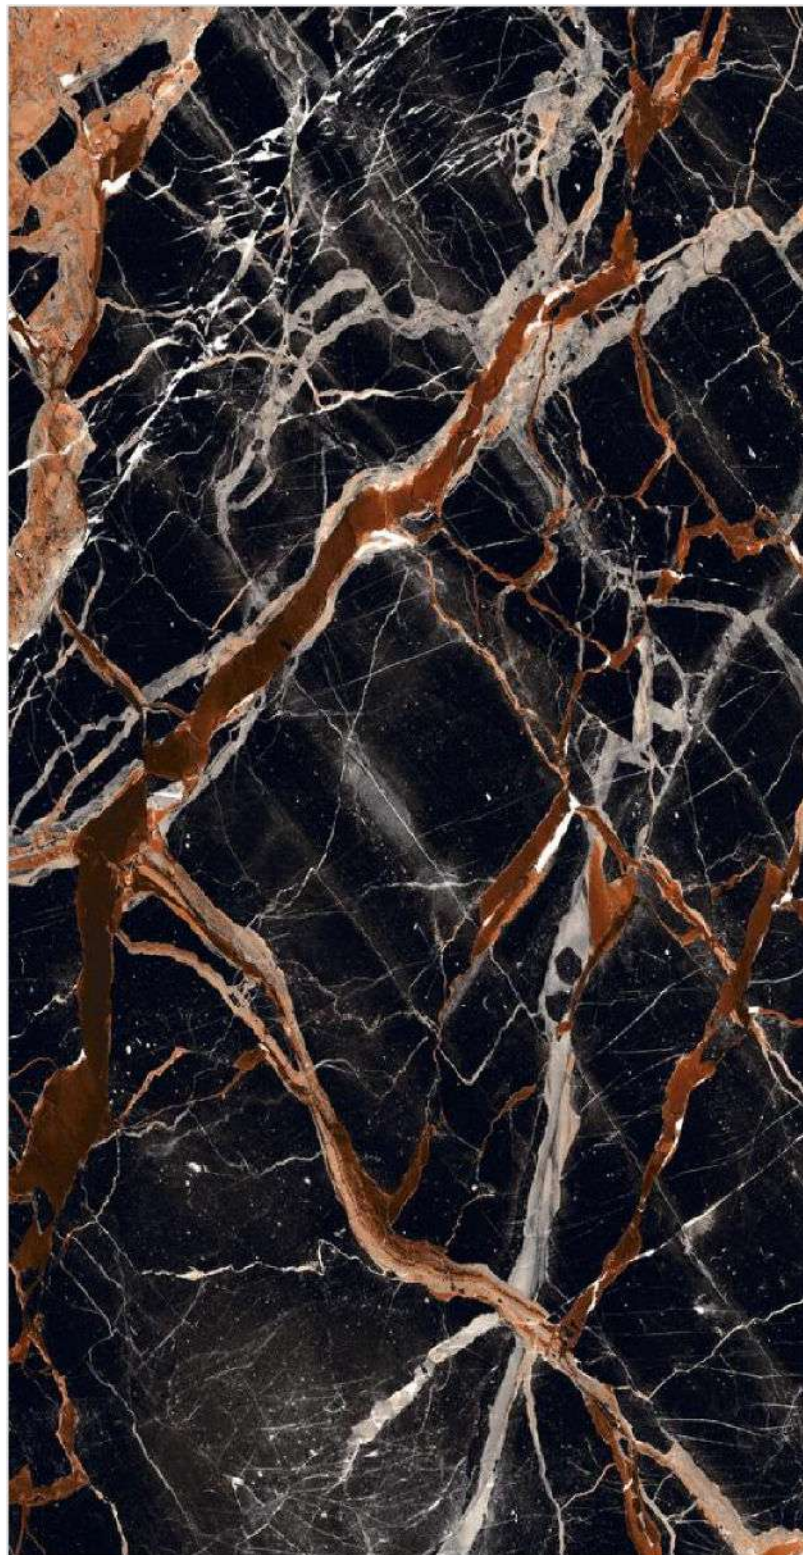

600x
1200MM

600x
600MM

ESTRADA BLACK

FINISH
High Glossy

RANDOM
4