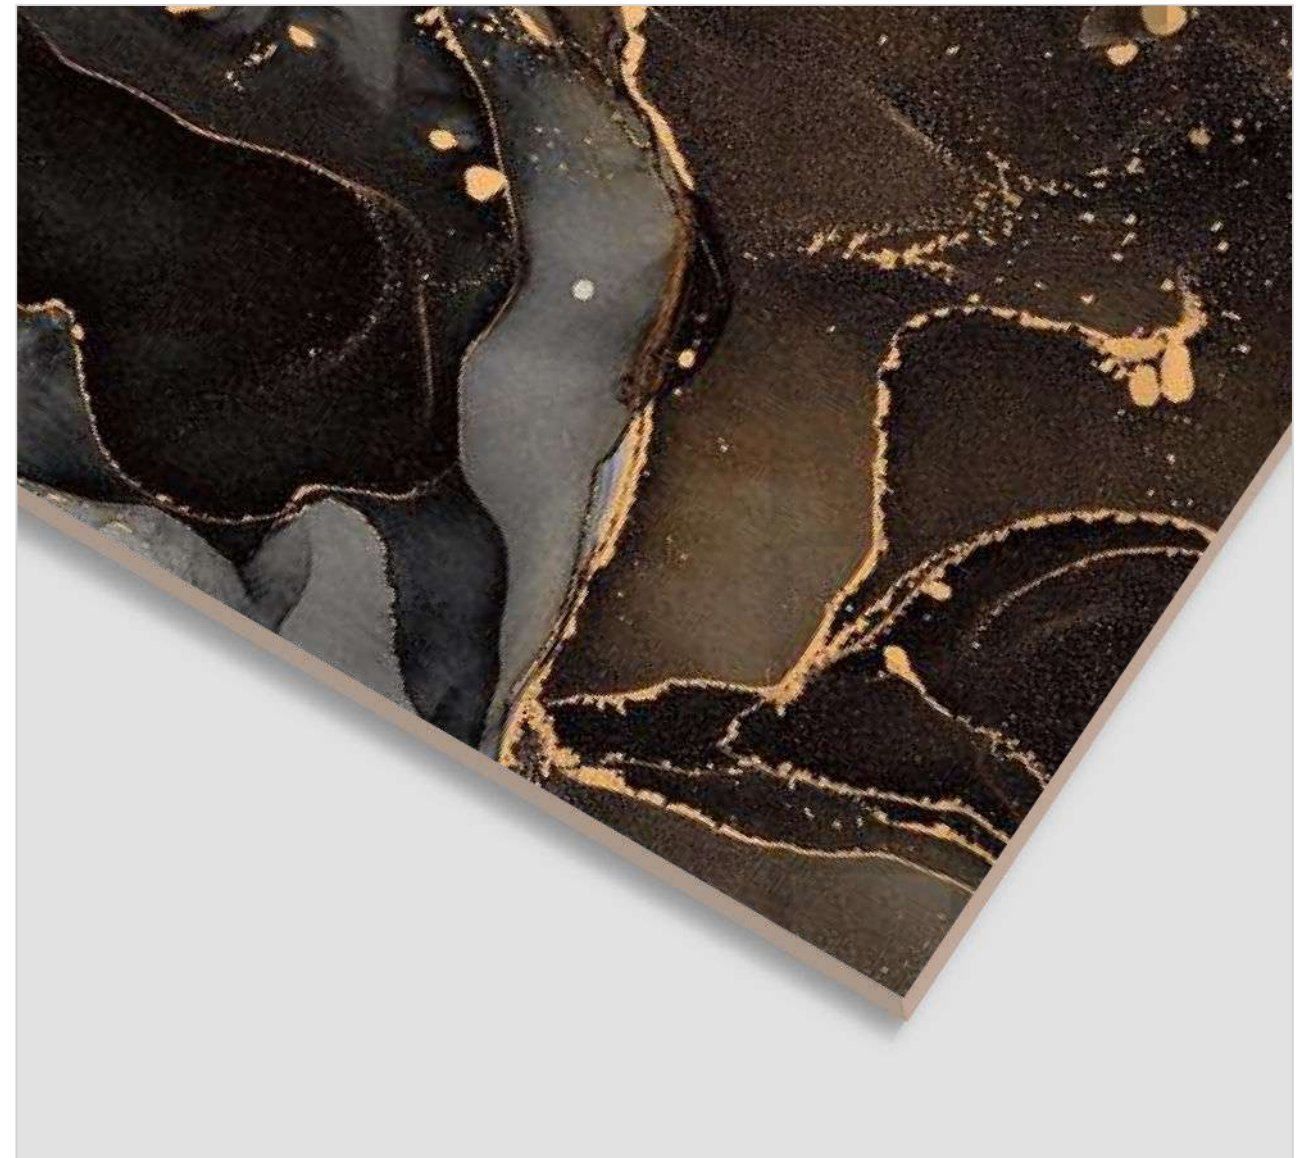

ABSTRACT FLUID IVORY

FINISH
High Glossy

RANDOM
3

600x
1200MM

600x
600MM

ABSTRACT GOLD

FINISH
High Glossy

RANDOM
2