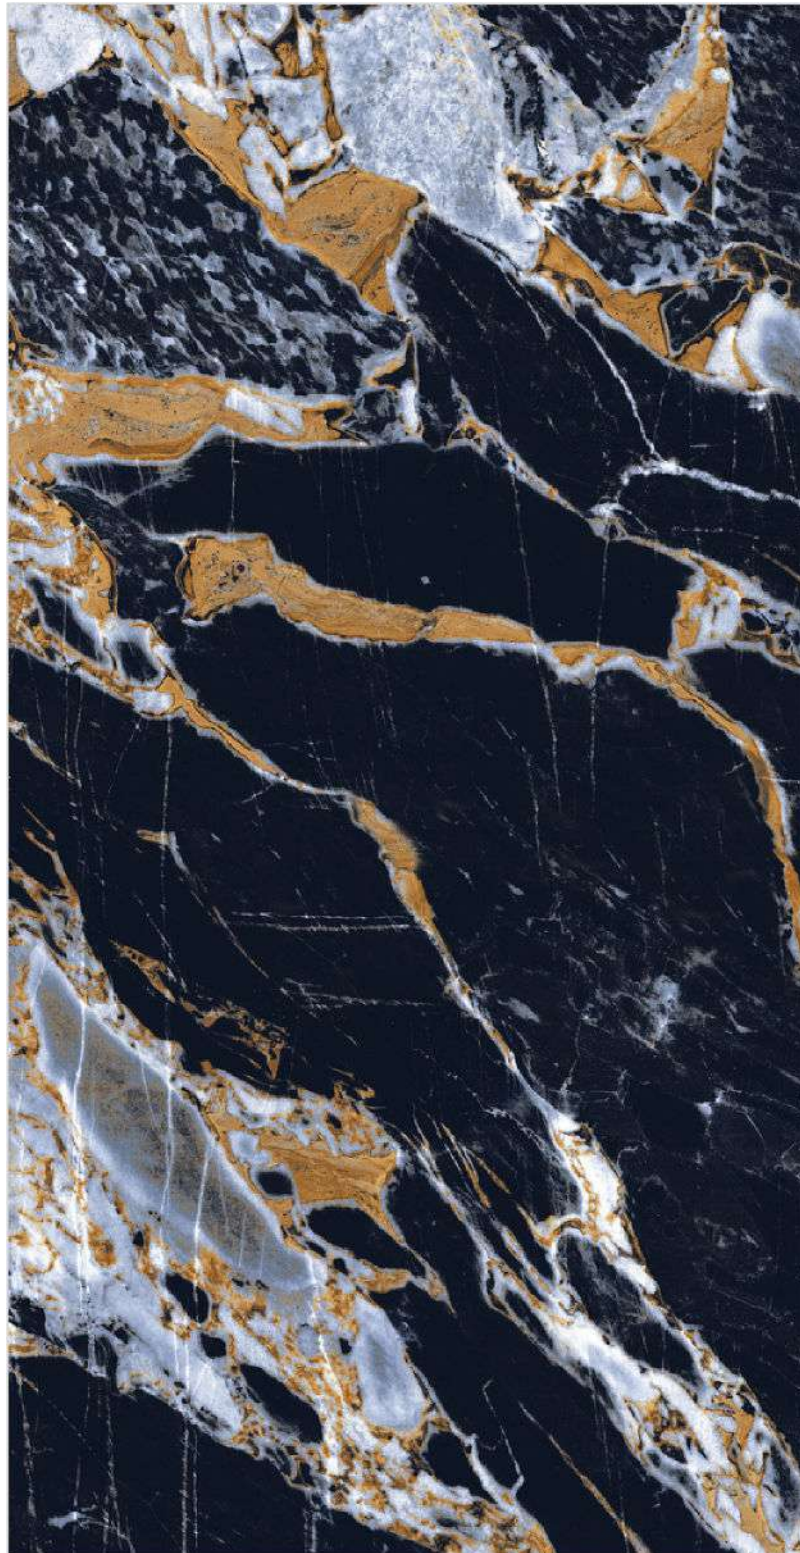

600x
1200MM

600x
600MM

CAROLINA TIGER

FINISH
High Glossy

RANDOM
4