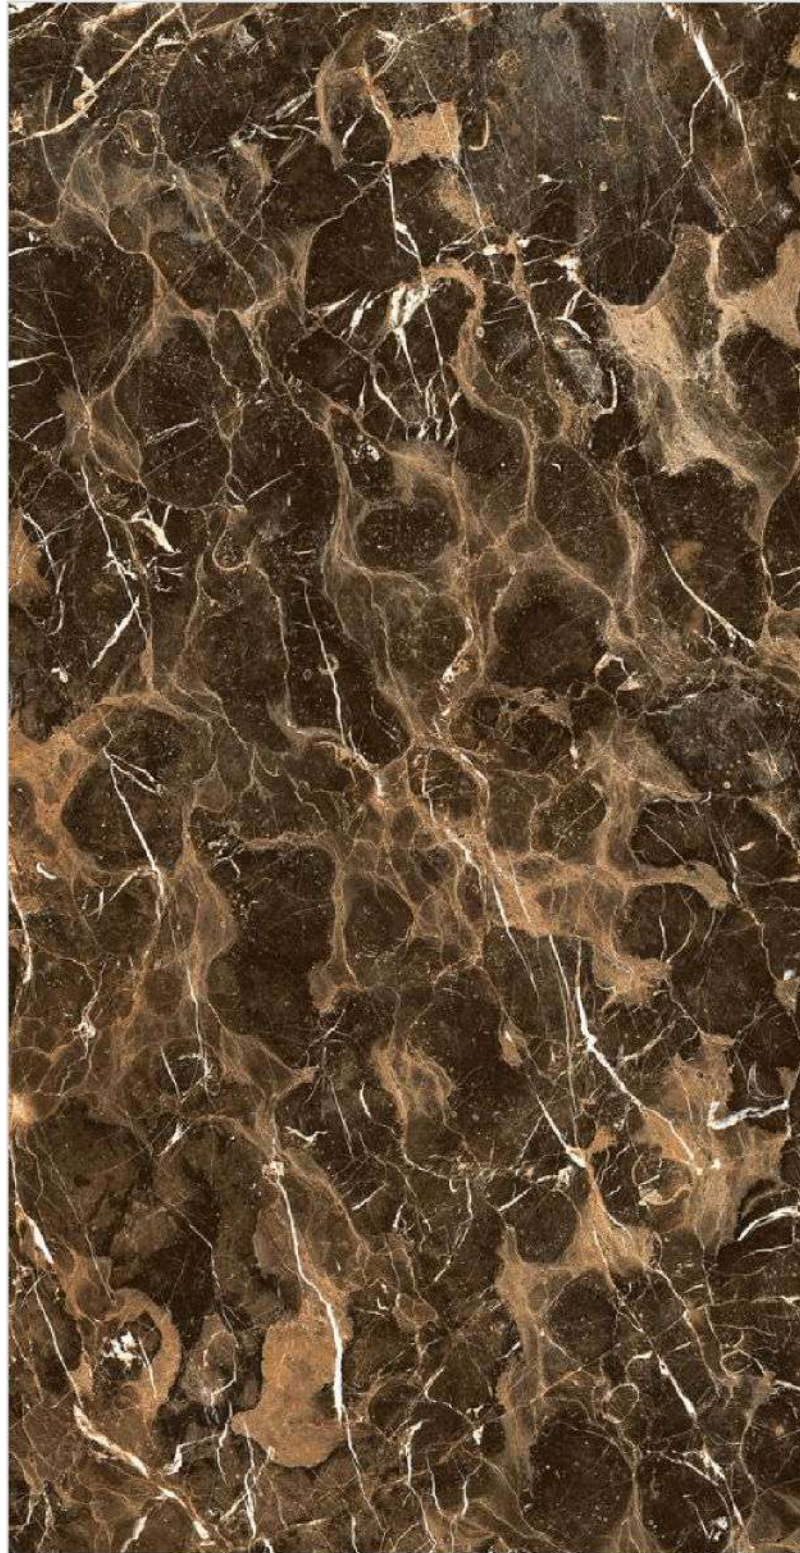

600x
1200MM

600x
600MM

DOLMEN BROWN

FINISH
High Glossy

RANDOM
3