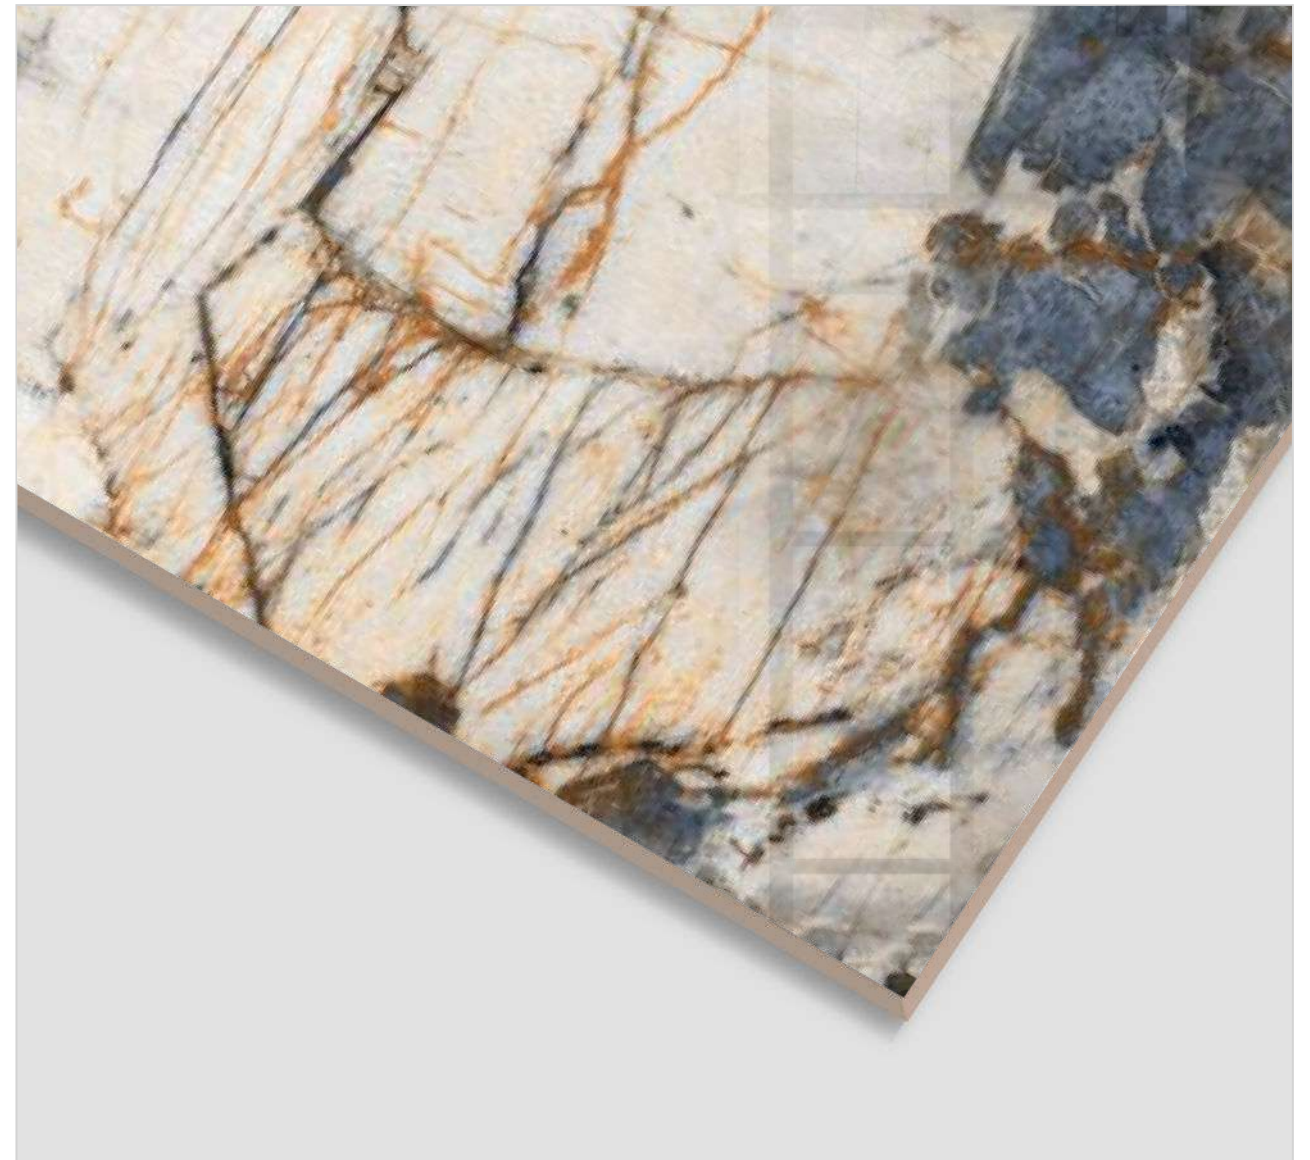

600x
1200MM

600x
600MM

ASPEN NATURAL

FINISH
High Glossy

RANDOM
4