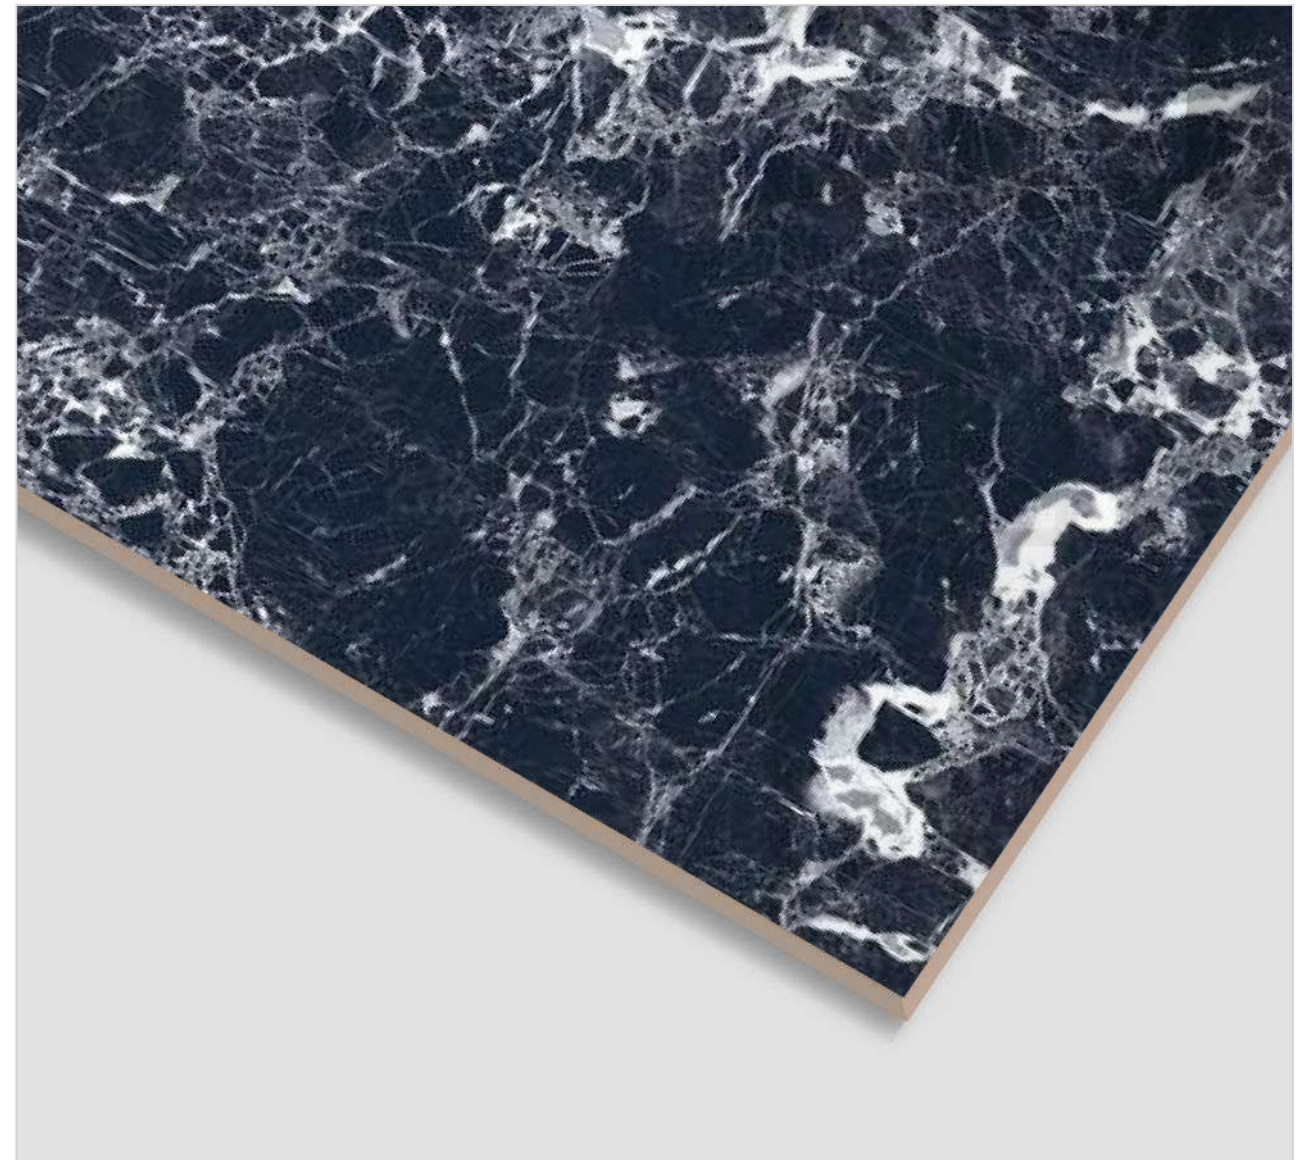

600x
1200MM

600x
600MM

ASTRUS BLACK

FINISH
High Glossy

RANDOM
3