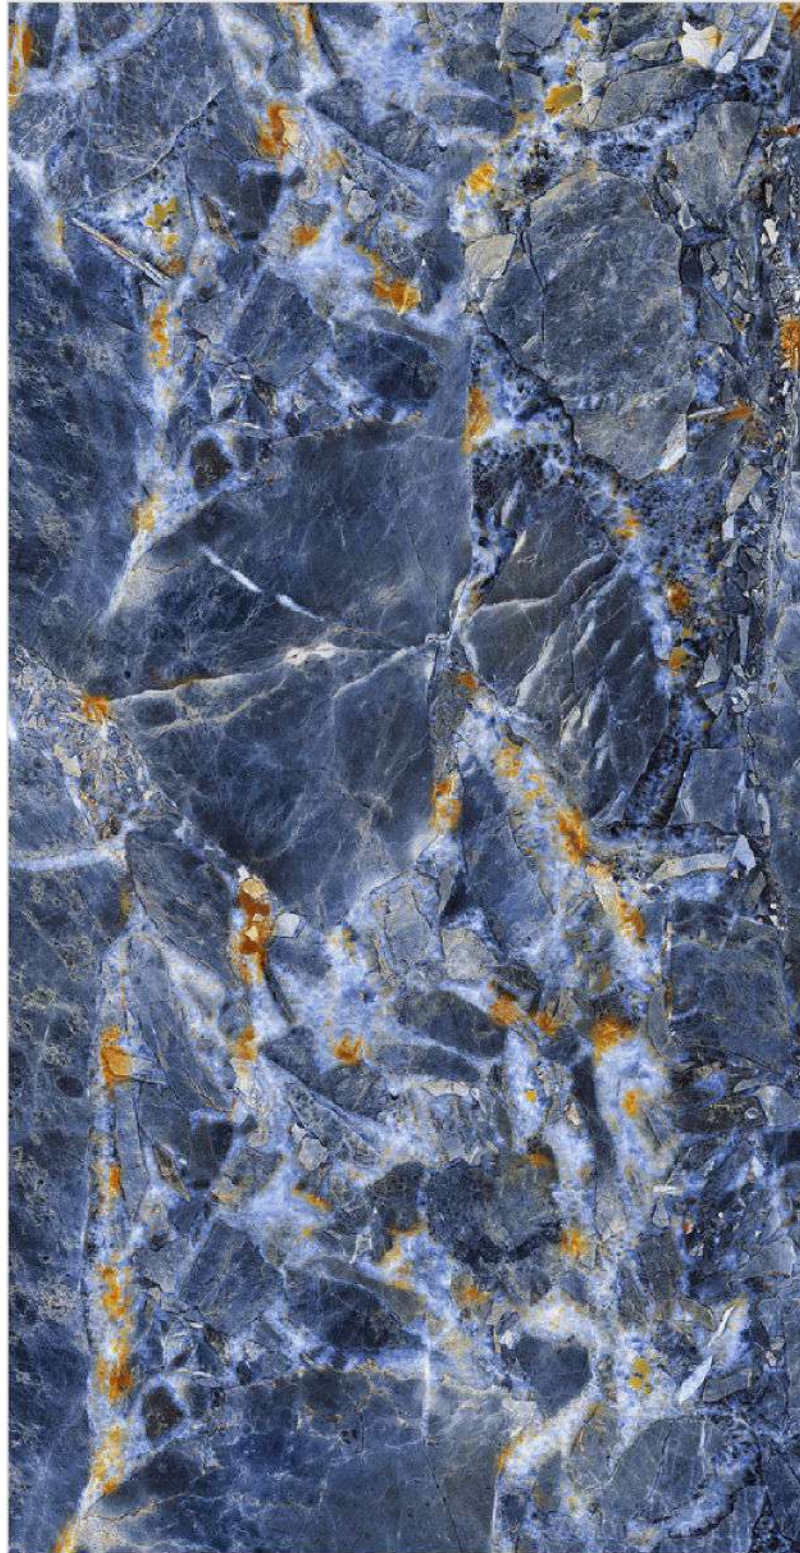

600x
1200MM

600x
600MM

CRENZA BLUE

FINISH
High Glossy

RANDOM
5