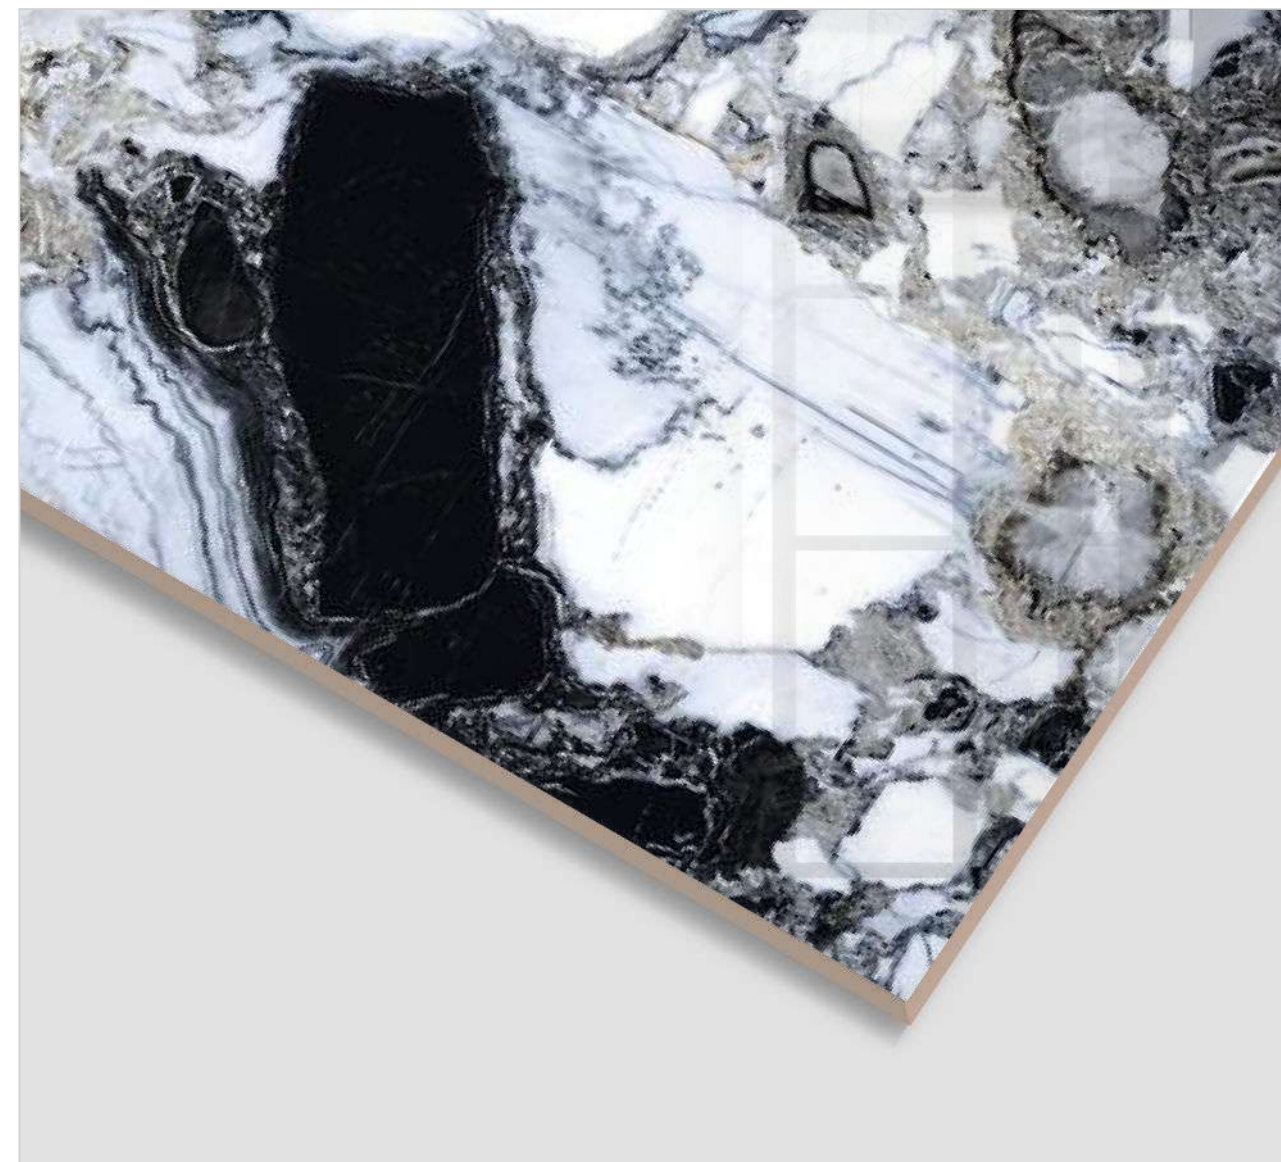

600x
1200MM

600x
600MM

EMERALD ICE

FINISH
High Glossy

RANDOM
3