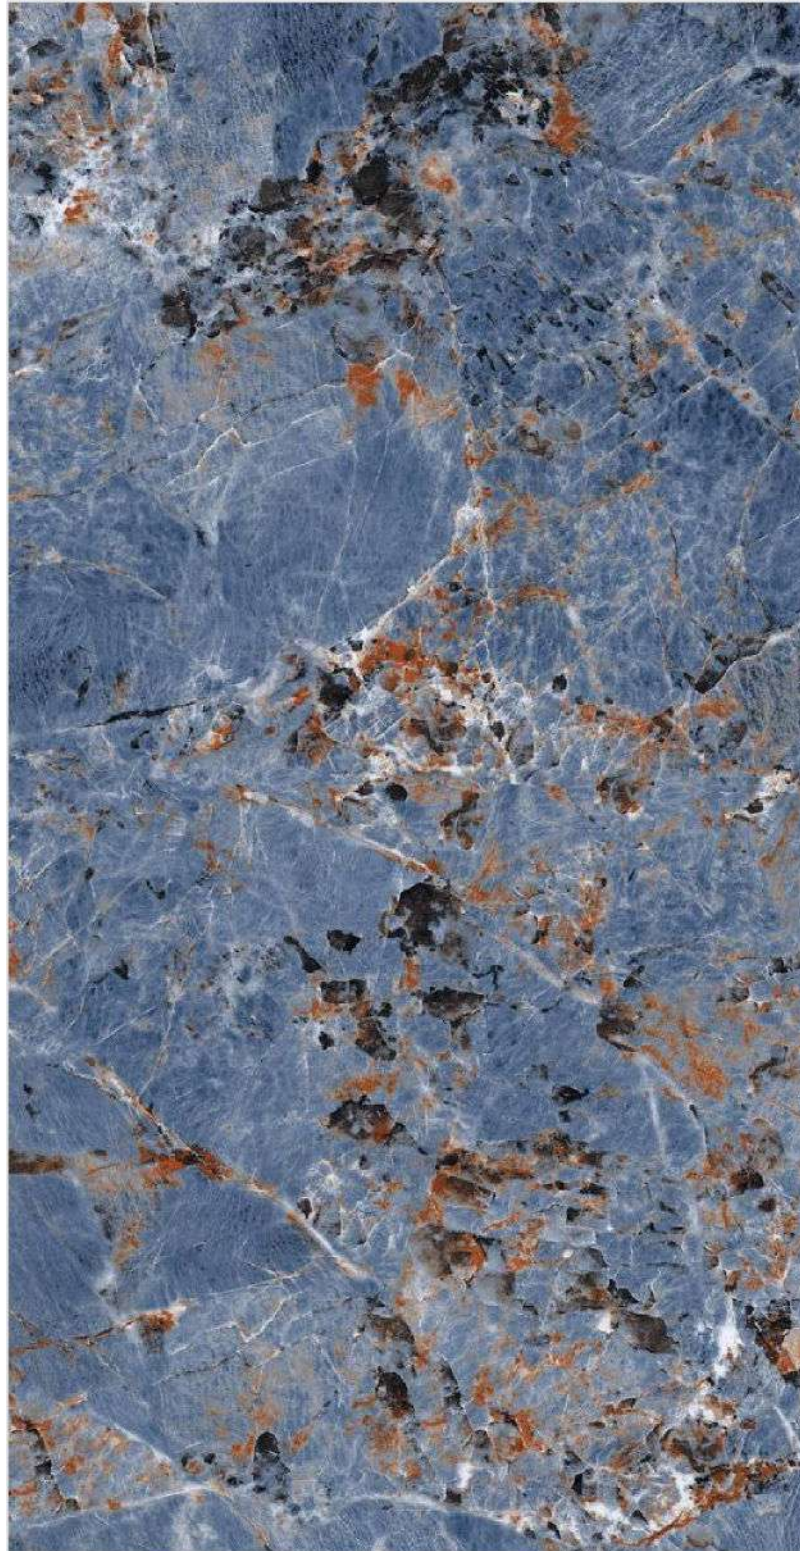

600x
600MM

BLUE LAVA

FINISH
High Glossy

RANDOM
4

600x
1200MM

600x
600MM

BLUE MOON

FINISH
High Glossy