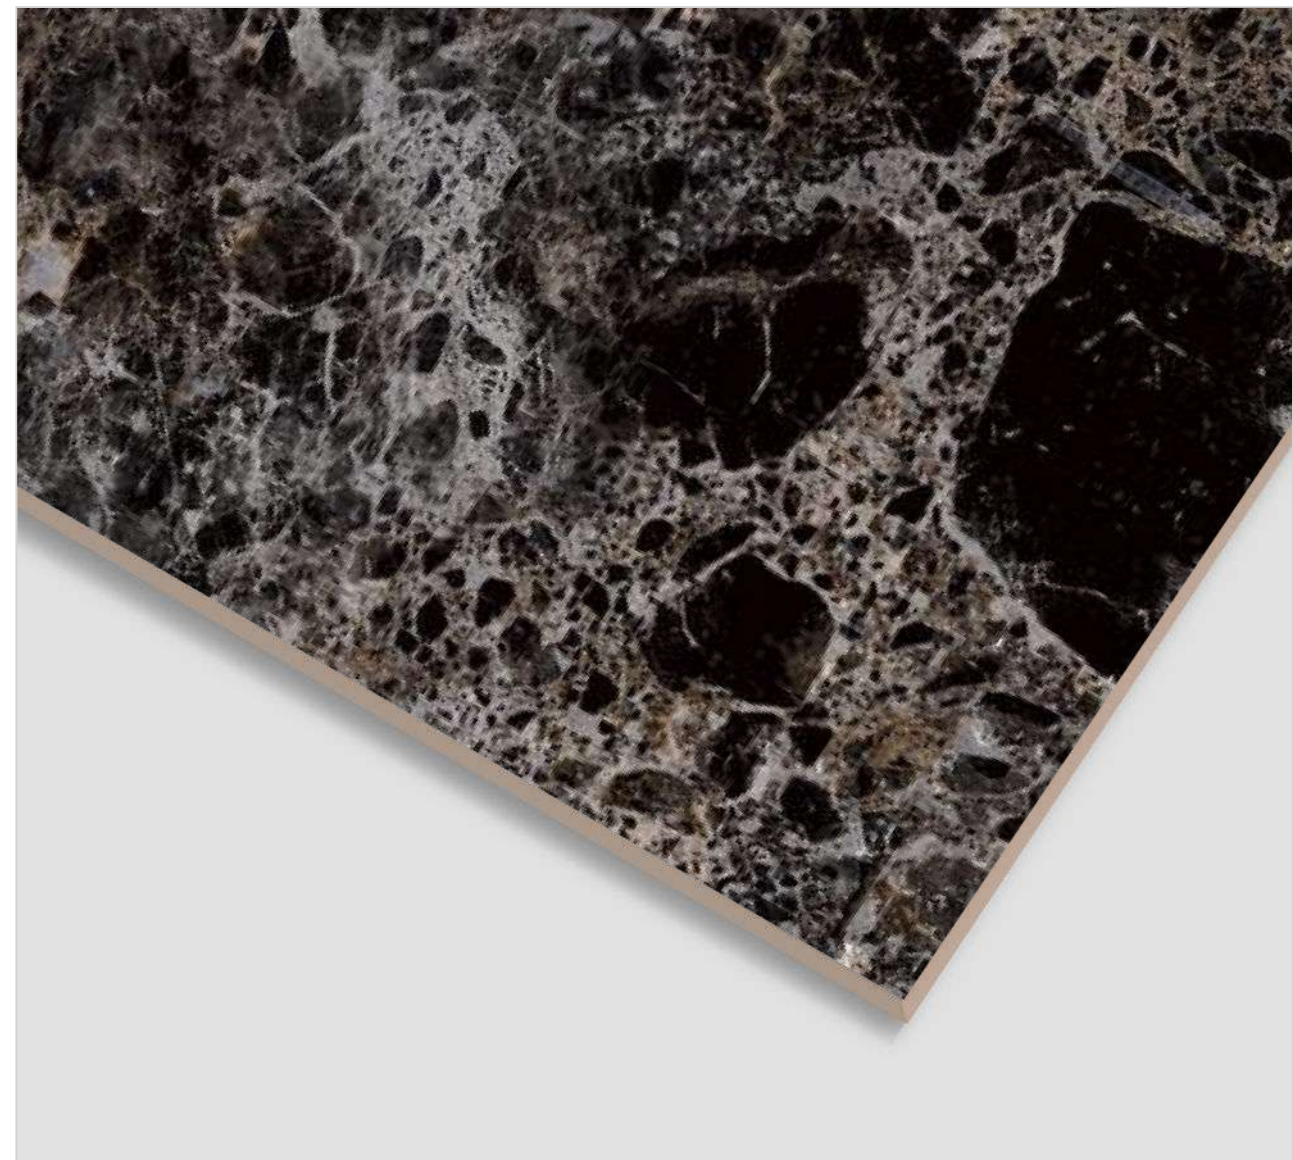

600x
1200MM

600x
600MM

DEEP EMPRADORE

FINISH
High Glossy

RANDOM
3