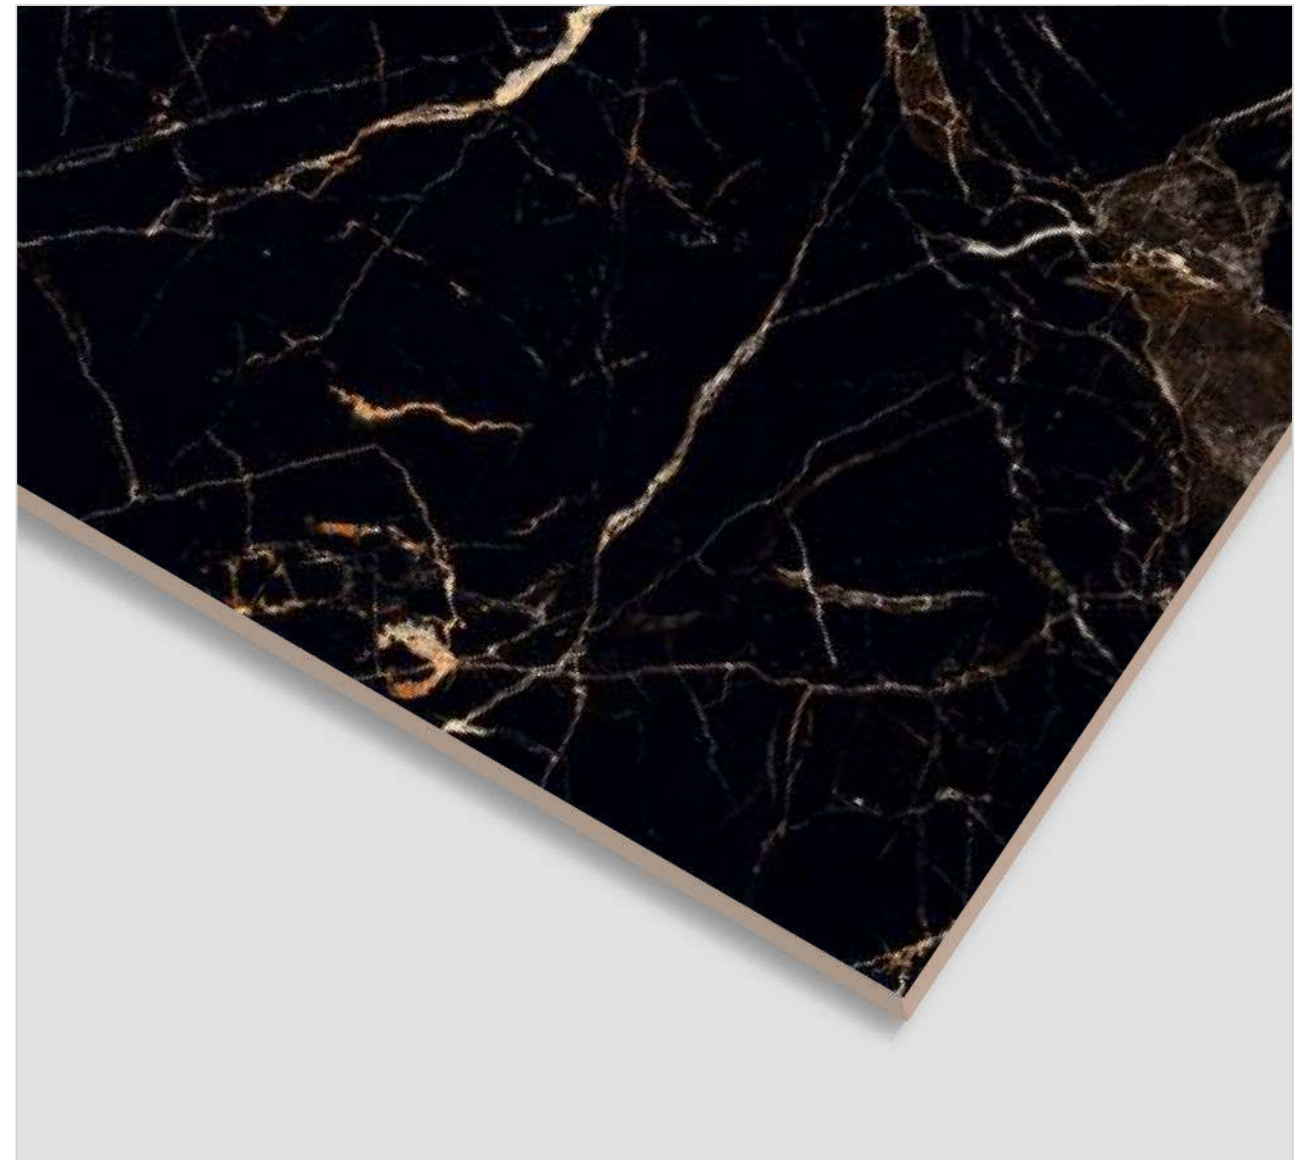

BOHIMIA OCEAN

FINISH
High Glossy

RANDOM
4

600x
1200MM

600x
600MM

BOUNTIQUE BLACK

FINISH
High Glossy

RANDOM
3