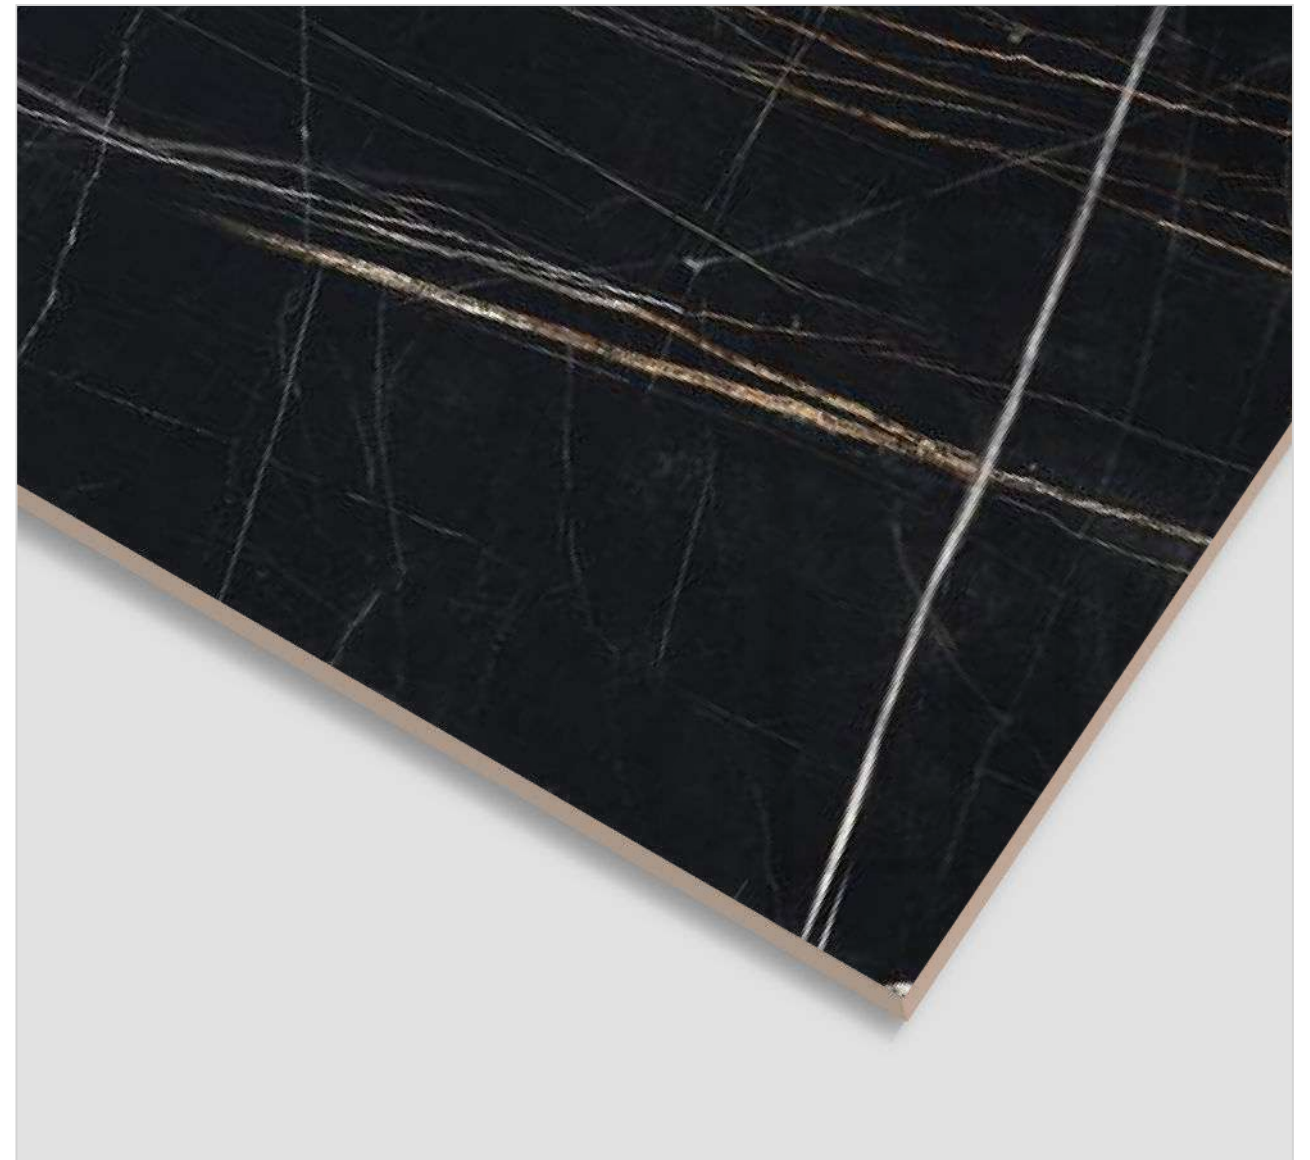

600x
1200MM

600x
600MM

BLACK IMPERIAL

FINISH
High Glossy

RANDOM
3

600x
1200MM

600x
600MM

BLOCK WOOD