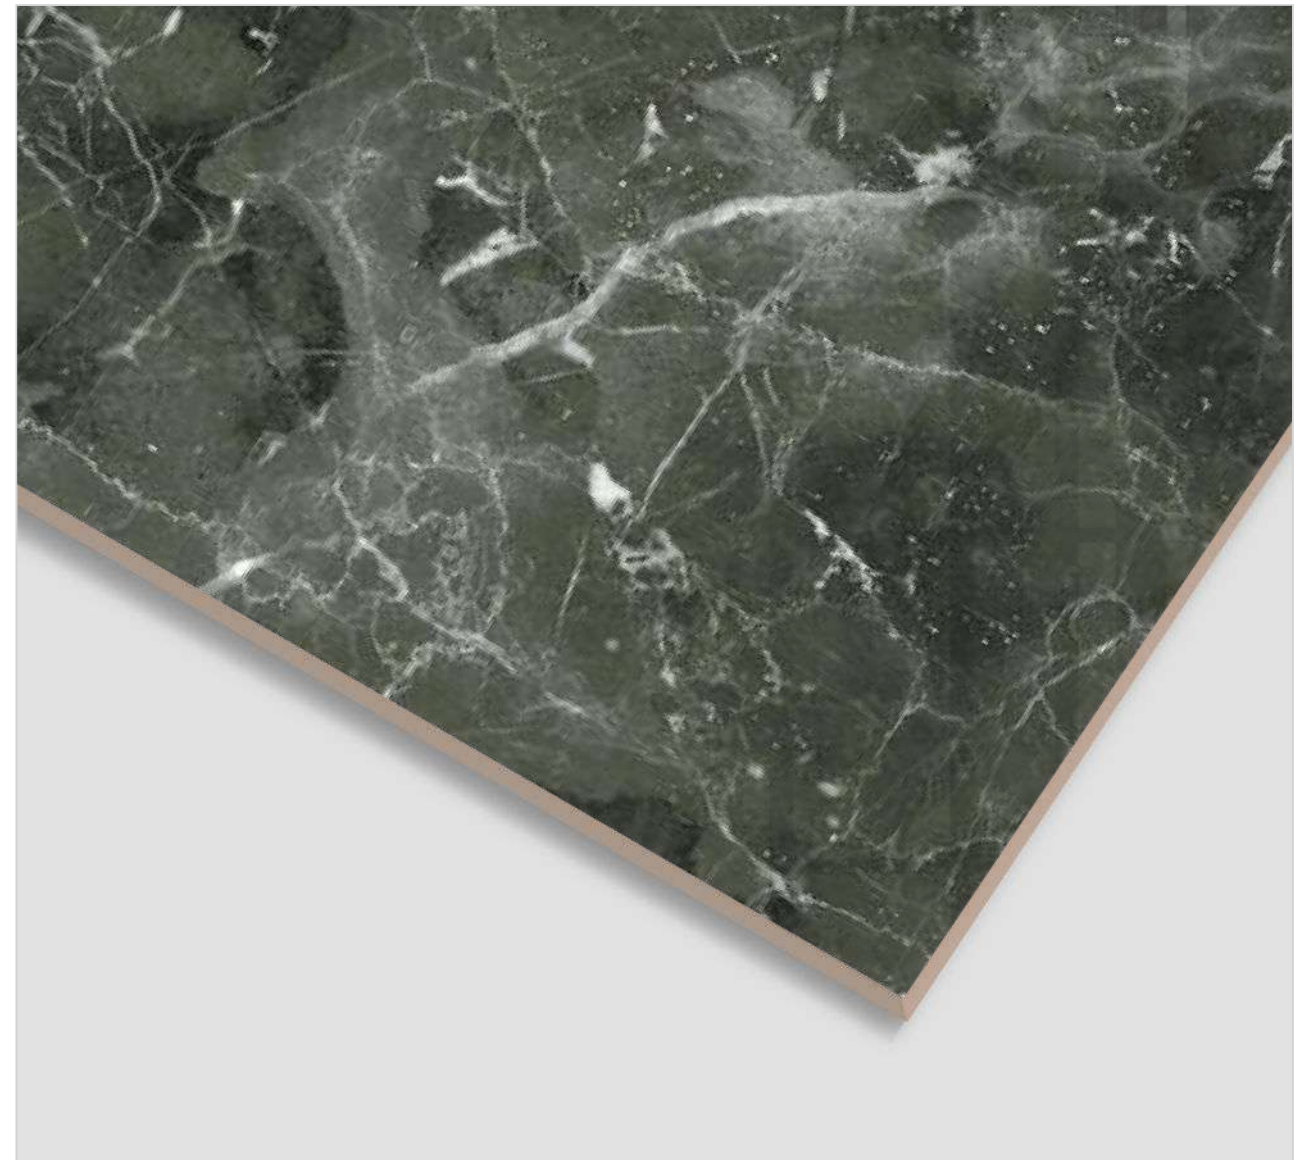

600x
1200MM

600x
600MM

CRONOS GREEN

FINISH
High Glossy

RANDOM
4