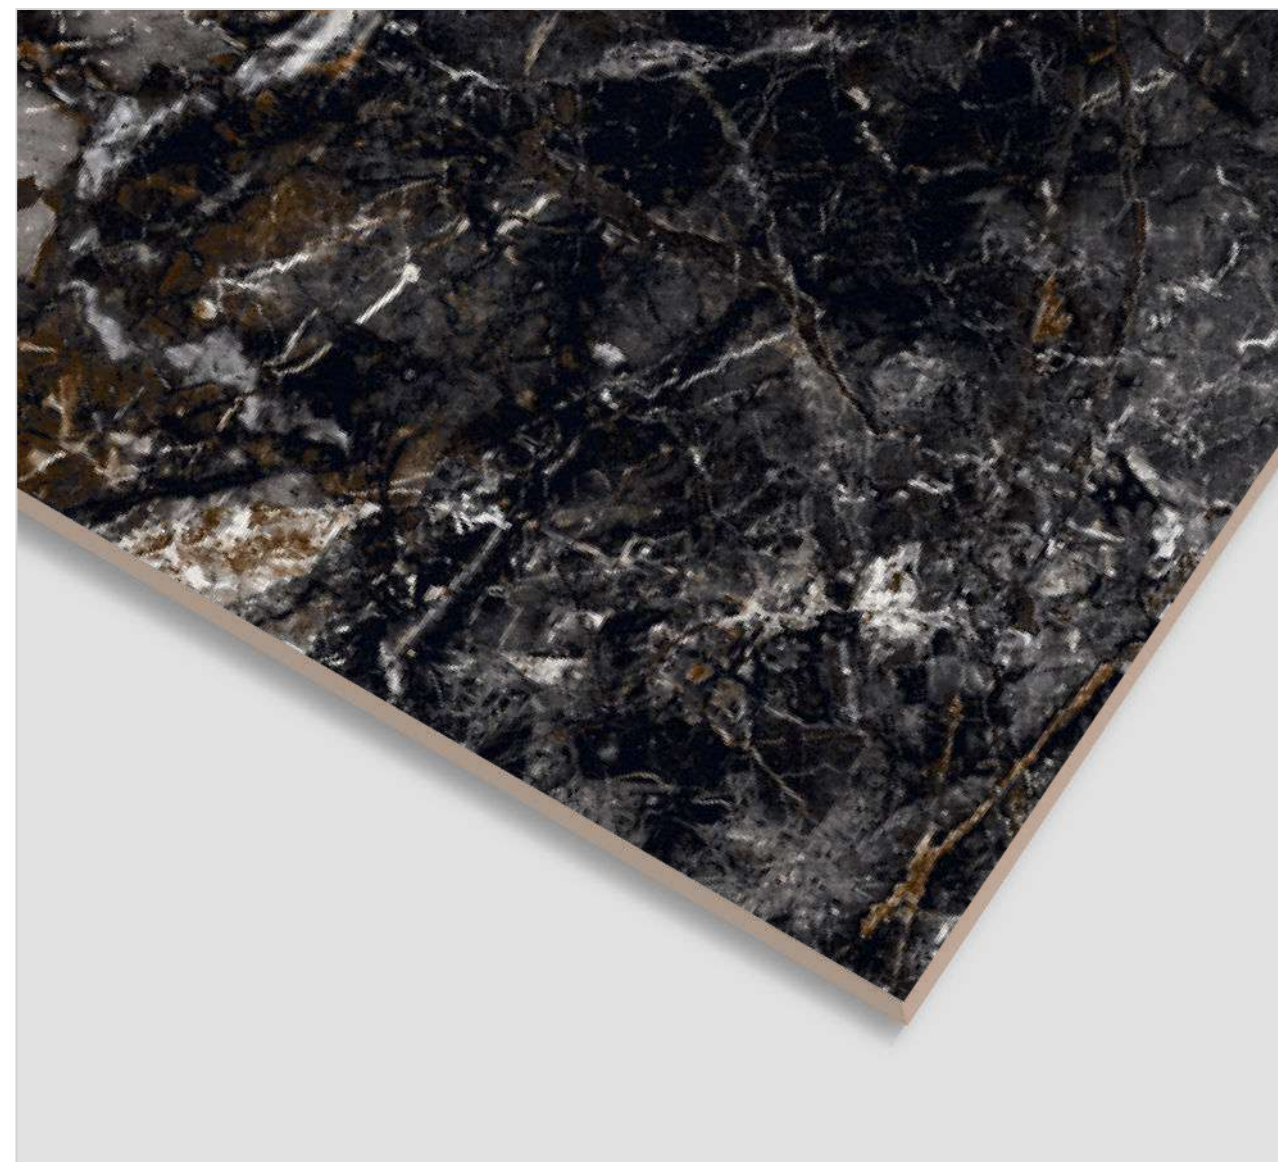

600x
1200MM

600x
600MM

EXOTICOS BLACK

FINISH
High Glossy

RANDOM
4