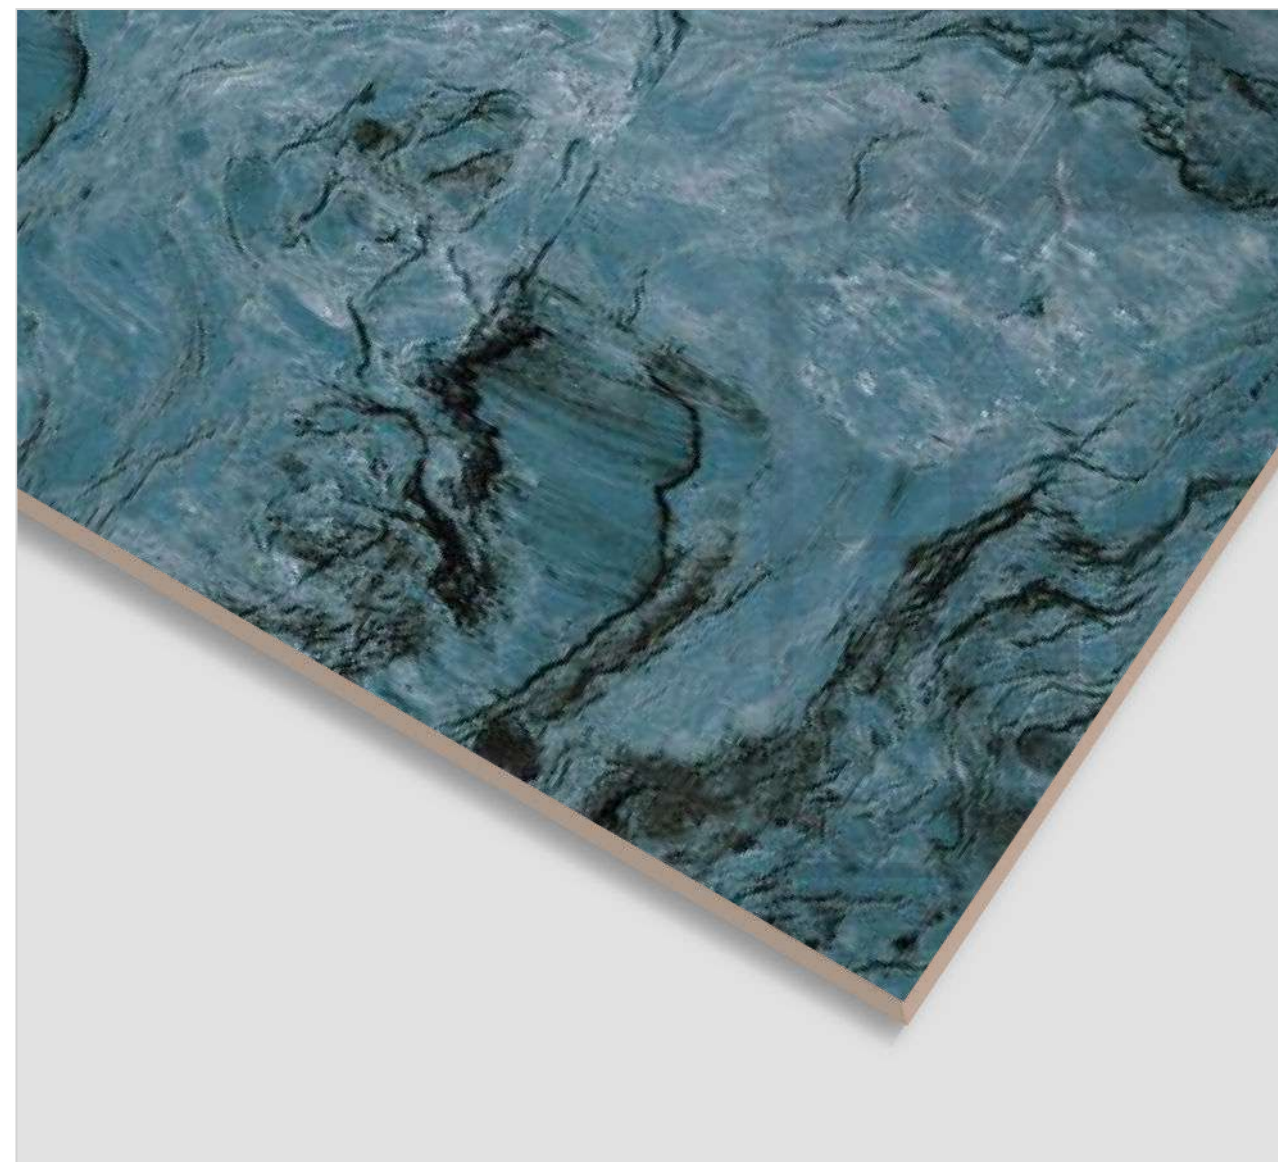

600x
1200MM

600x
600MM

BAGOVA AQUA

FINISH
High Glossy

RANDOM
3