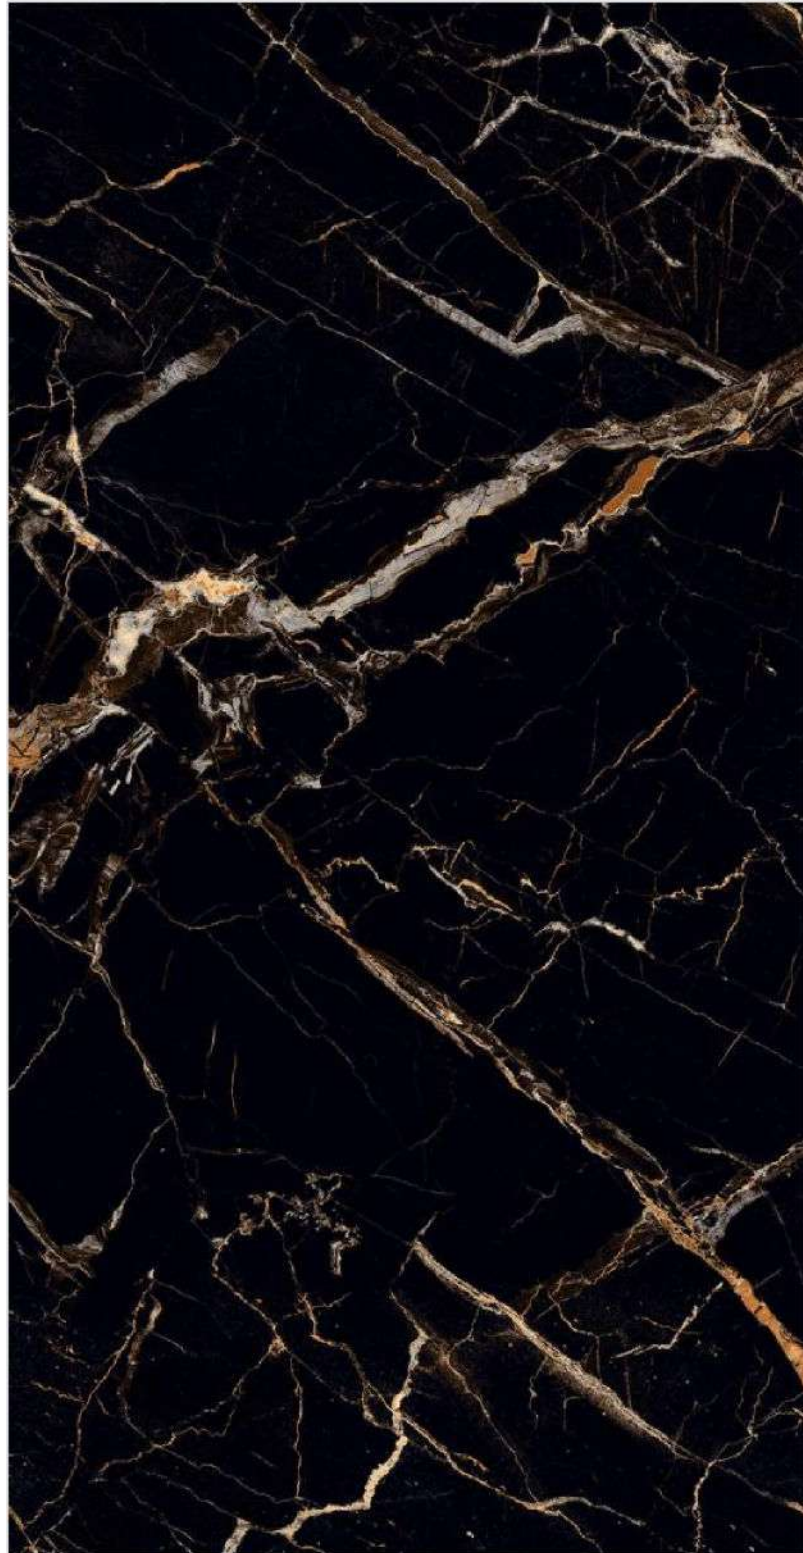

BOHIMIA OCEAN

FINISH
High Glossy

RANDOM
4

600x
1200MM

600x
600MM

BOUNTIQUE BLACK

FINISH
High Glossy

RANDOM
3