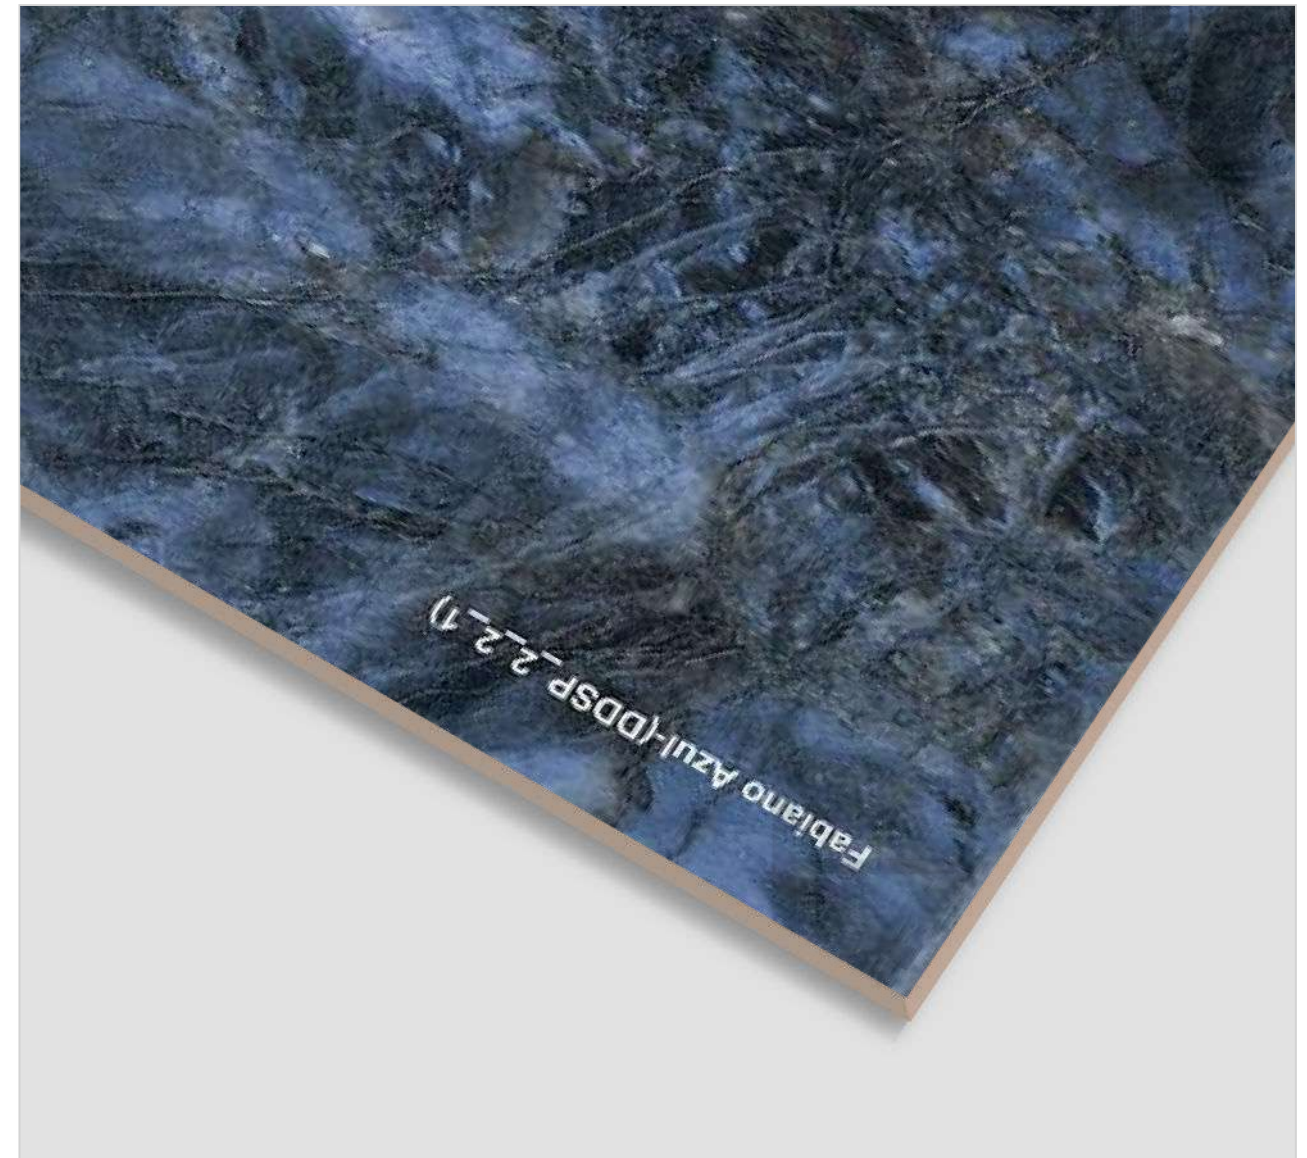

RANDOM
4

600x
1200MM

600x
600MM

FABIANO AZUL

FINISH
High Glossy

RANDOM
4

600x
1200MM

600x
600MM