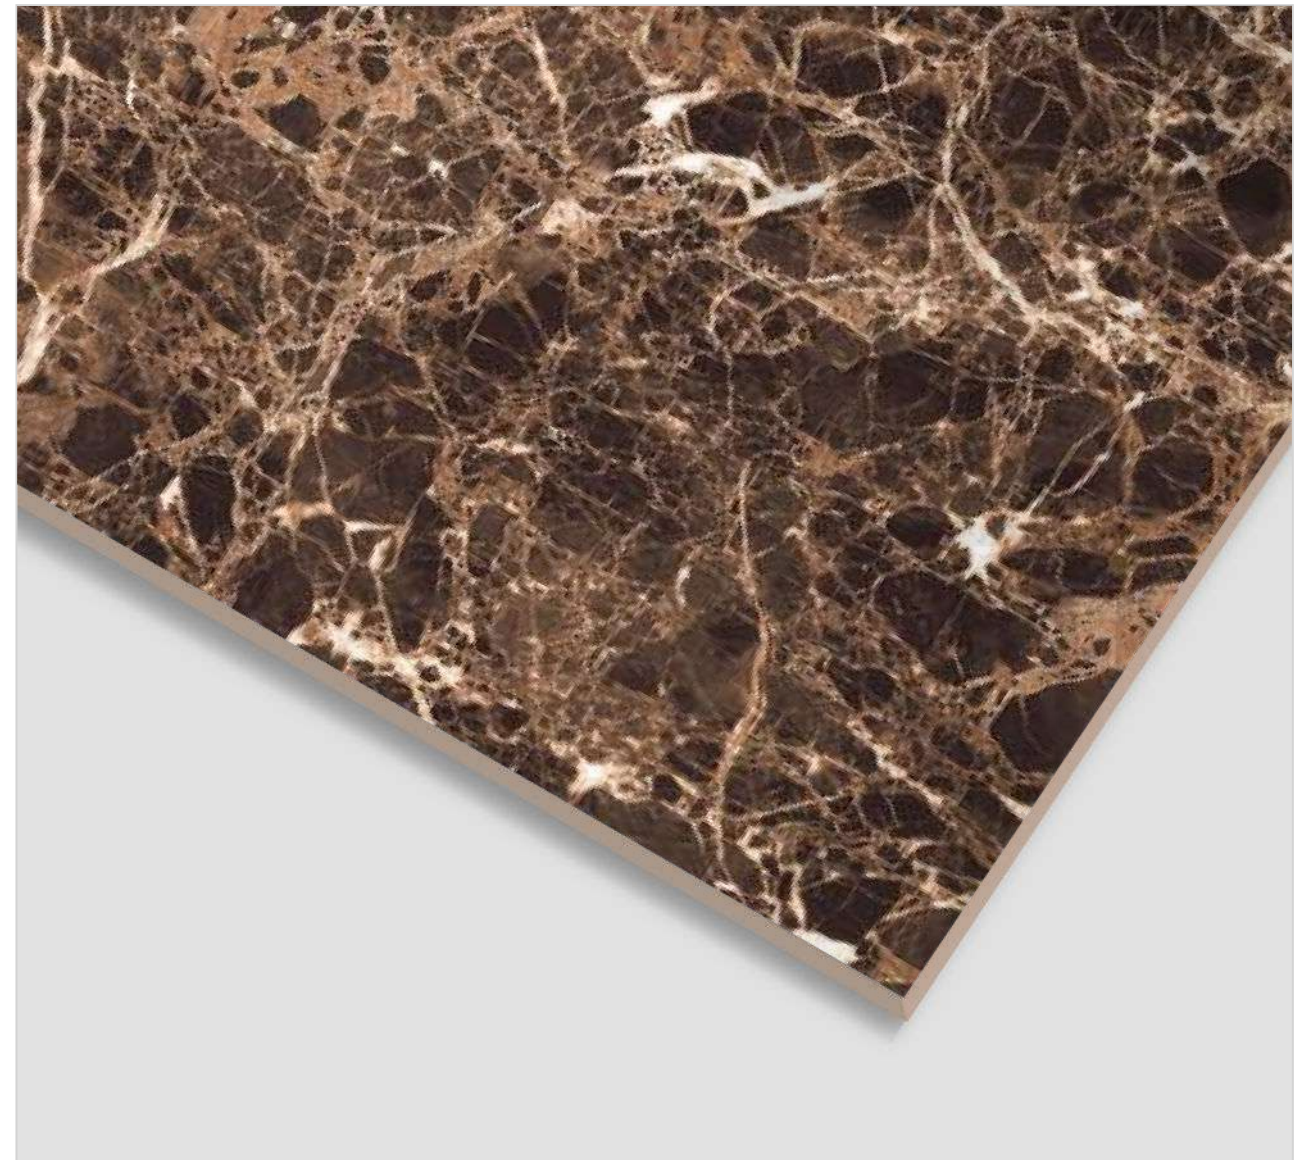

600x
1200MM

600x
600MM

EMPERO BROWN

FINISH
High Glossy

RANDOM
3