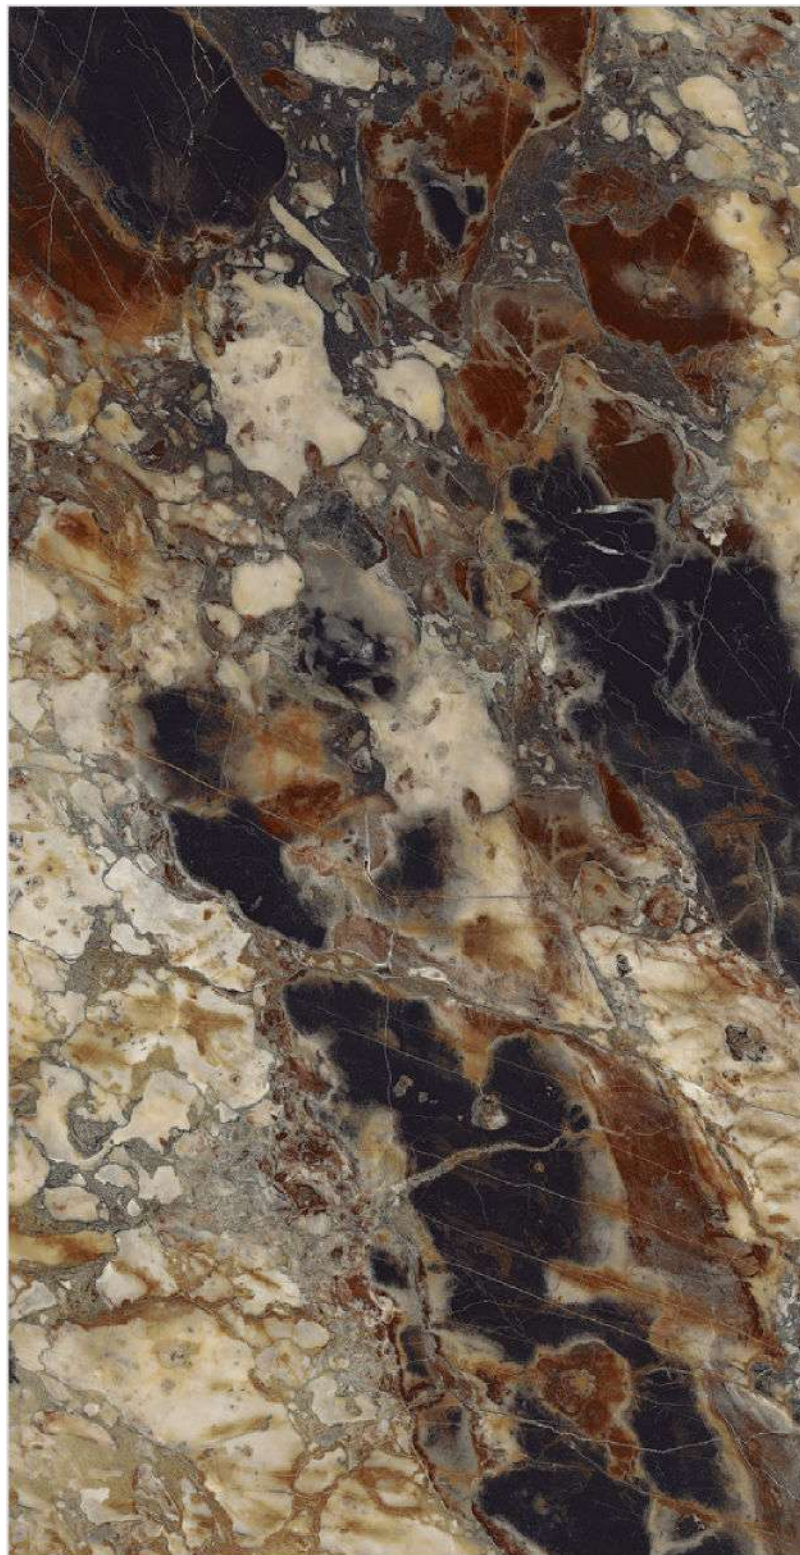

600x
1200MM

600x
600MM

LENORA BROWN

FINISH
High Glossy

RANDOM
4