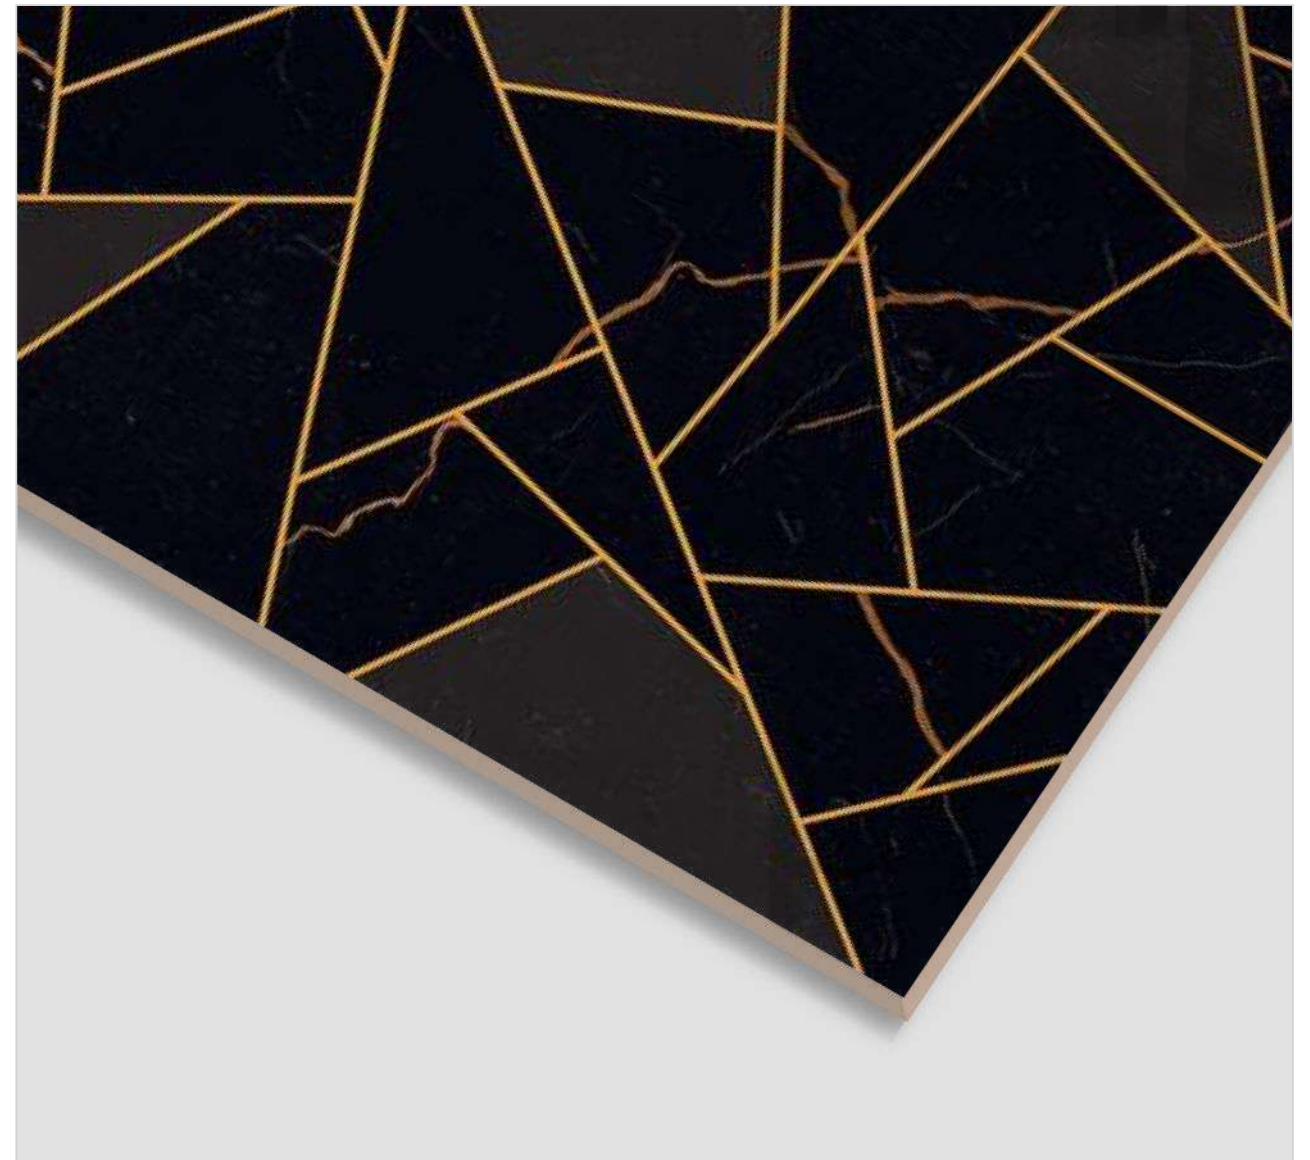

RANDOM
3

600x
1200MM

600x
600MM

FENIX DECORE

FINISH
High Glossy

RANDOM
1

600x
1200MM

600x
600MM