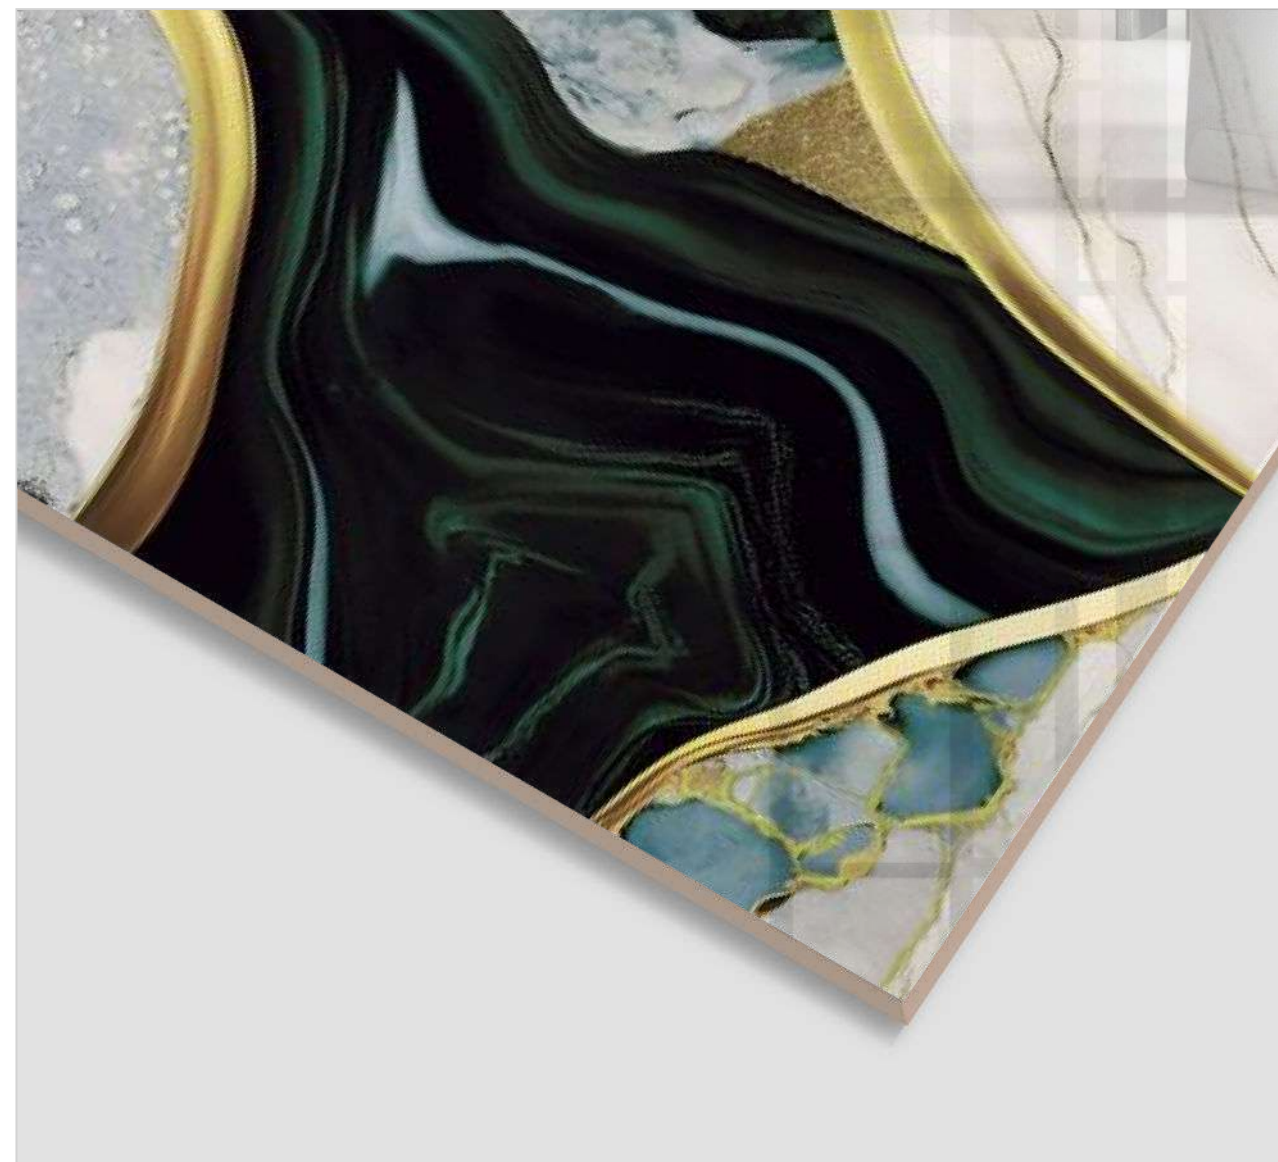

FINISH
High Glossy

RANDOM
4

600x
1200MM

600x
600MM

LIQUID MARBLE BLUE

FINISH
High Glossy

RANDOM
4

600x
1200MM