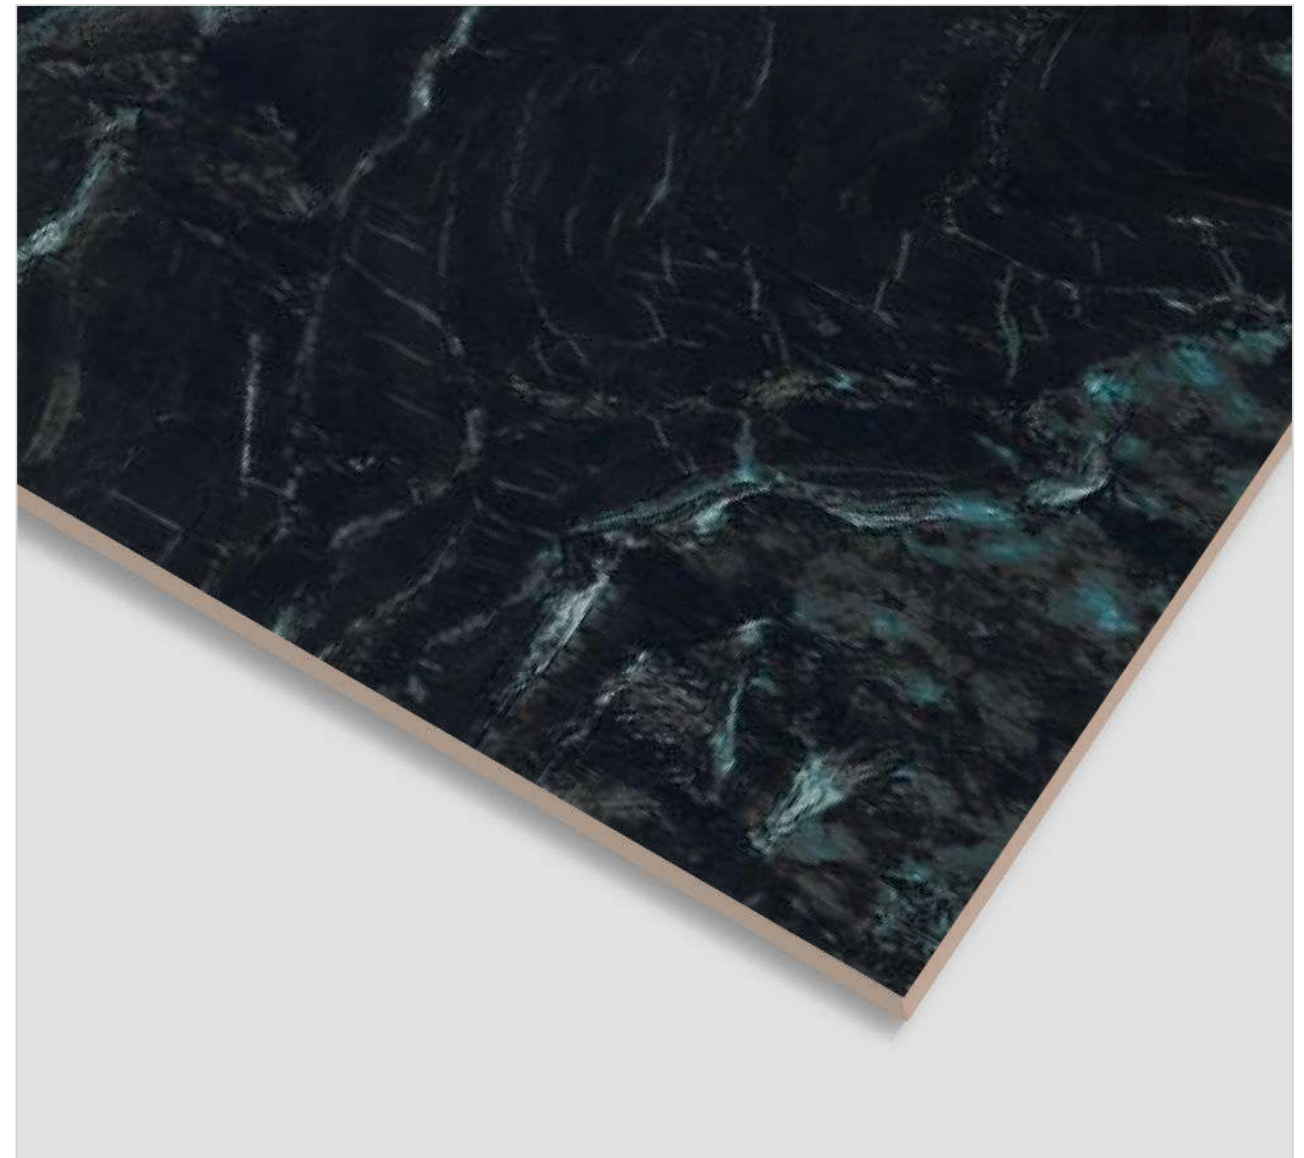

600x
1200MM

600x
600MM

GLITTER AQUA

FINISH
High Glossy

RANDOM
3