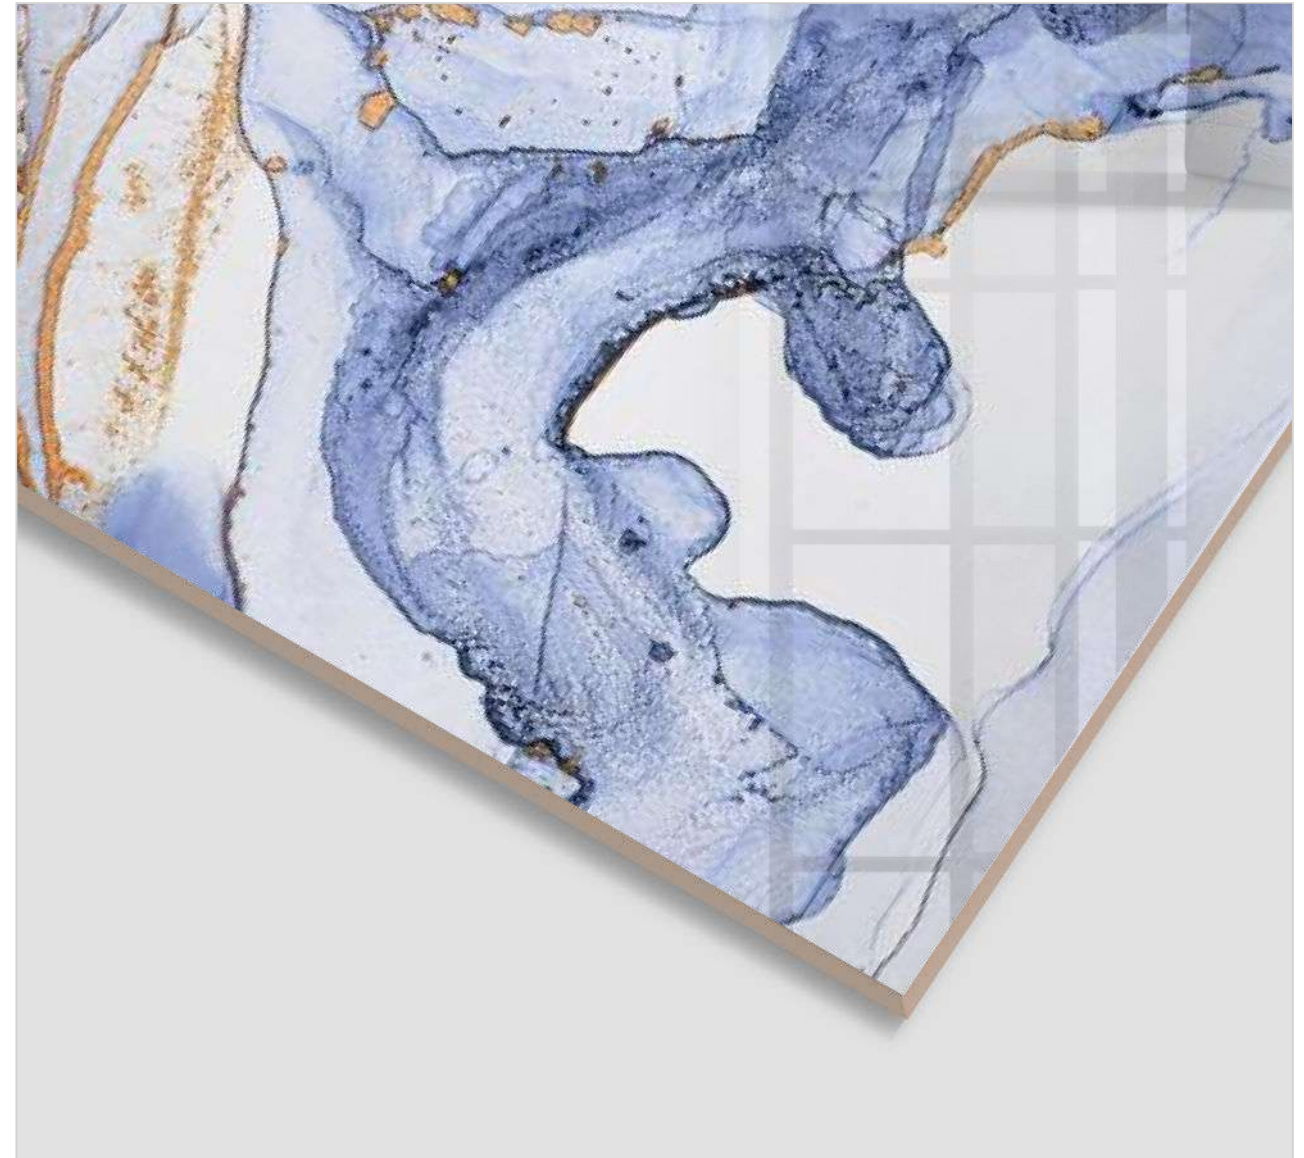

600x
1200MM

600x
600MM

GALAXY BLUE

FINISH
High Glossy

RANDOM
4

GALAXY BLUE

CLICK TO
WATCH
HD
PHOTO

www.sisamgranito.com