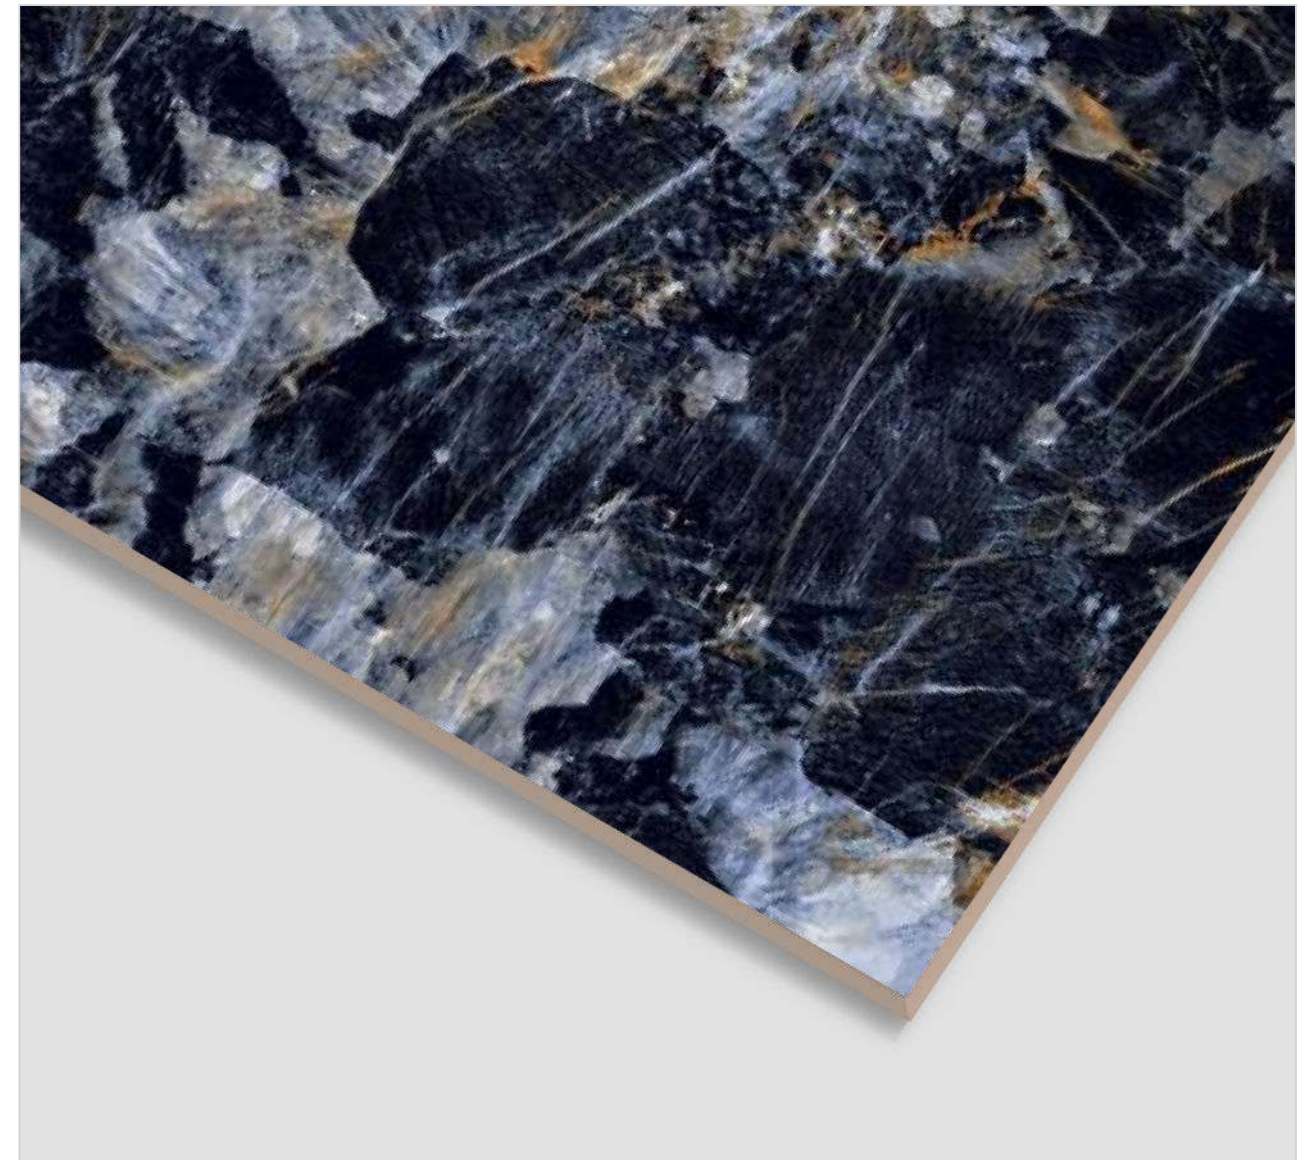

600x
1200MM

600x
600MM

GALAXY BLUE

FINISH
High Glossy

RANDOM
4

GALAXY BLUE

CLICK TO
WATCH
HD
PHOTO

www.sisamgranito.com