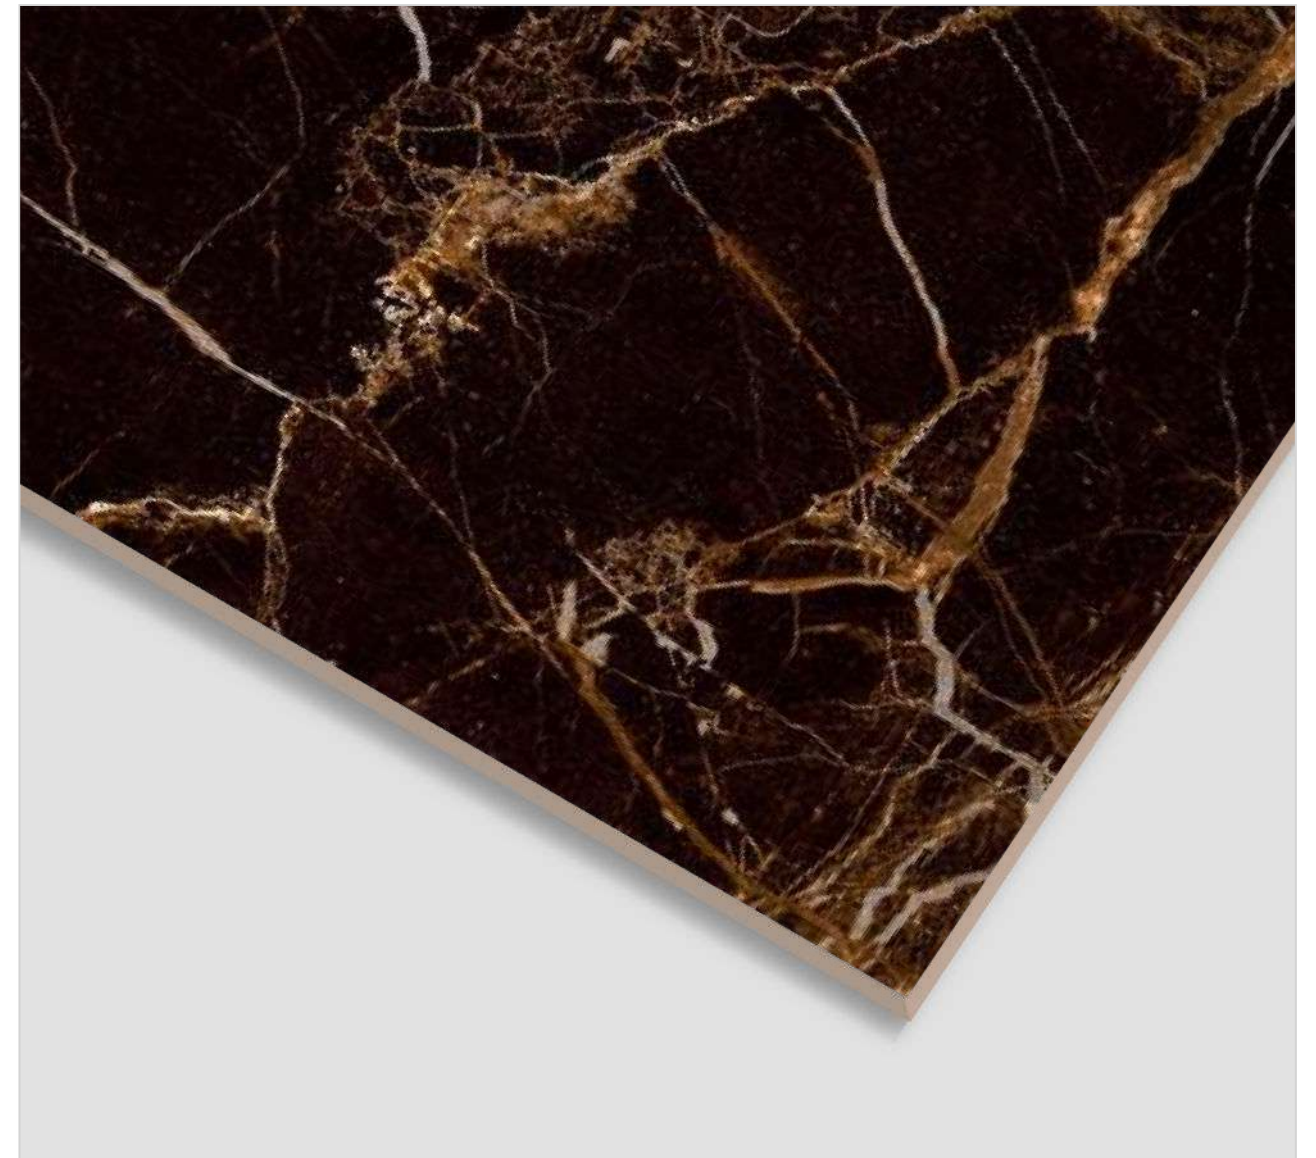

600x
1200MM

600x
600MM

NERO PORT LAURENT

FINISH
High Glossy

RANDOM
4