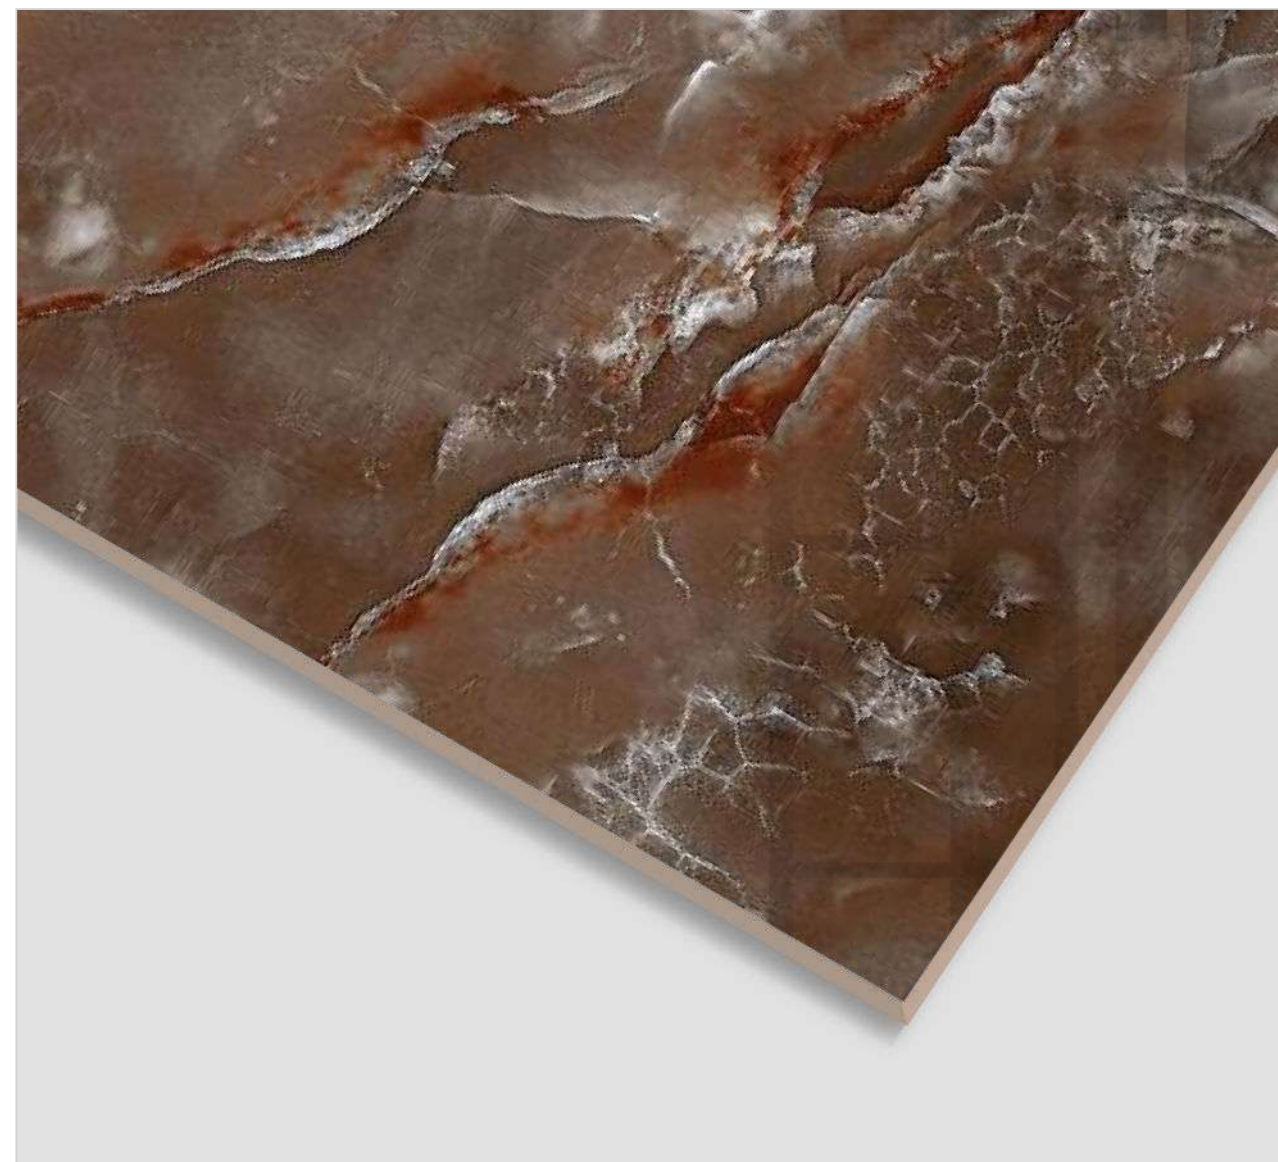

600x
1200MM

600x
600MM

LEXAGO BROWN

FINISH
High Glossy

RANDOM
5

600x
1200MM

600x
600MM

LINO MULTI