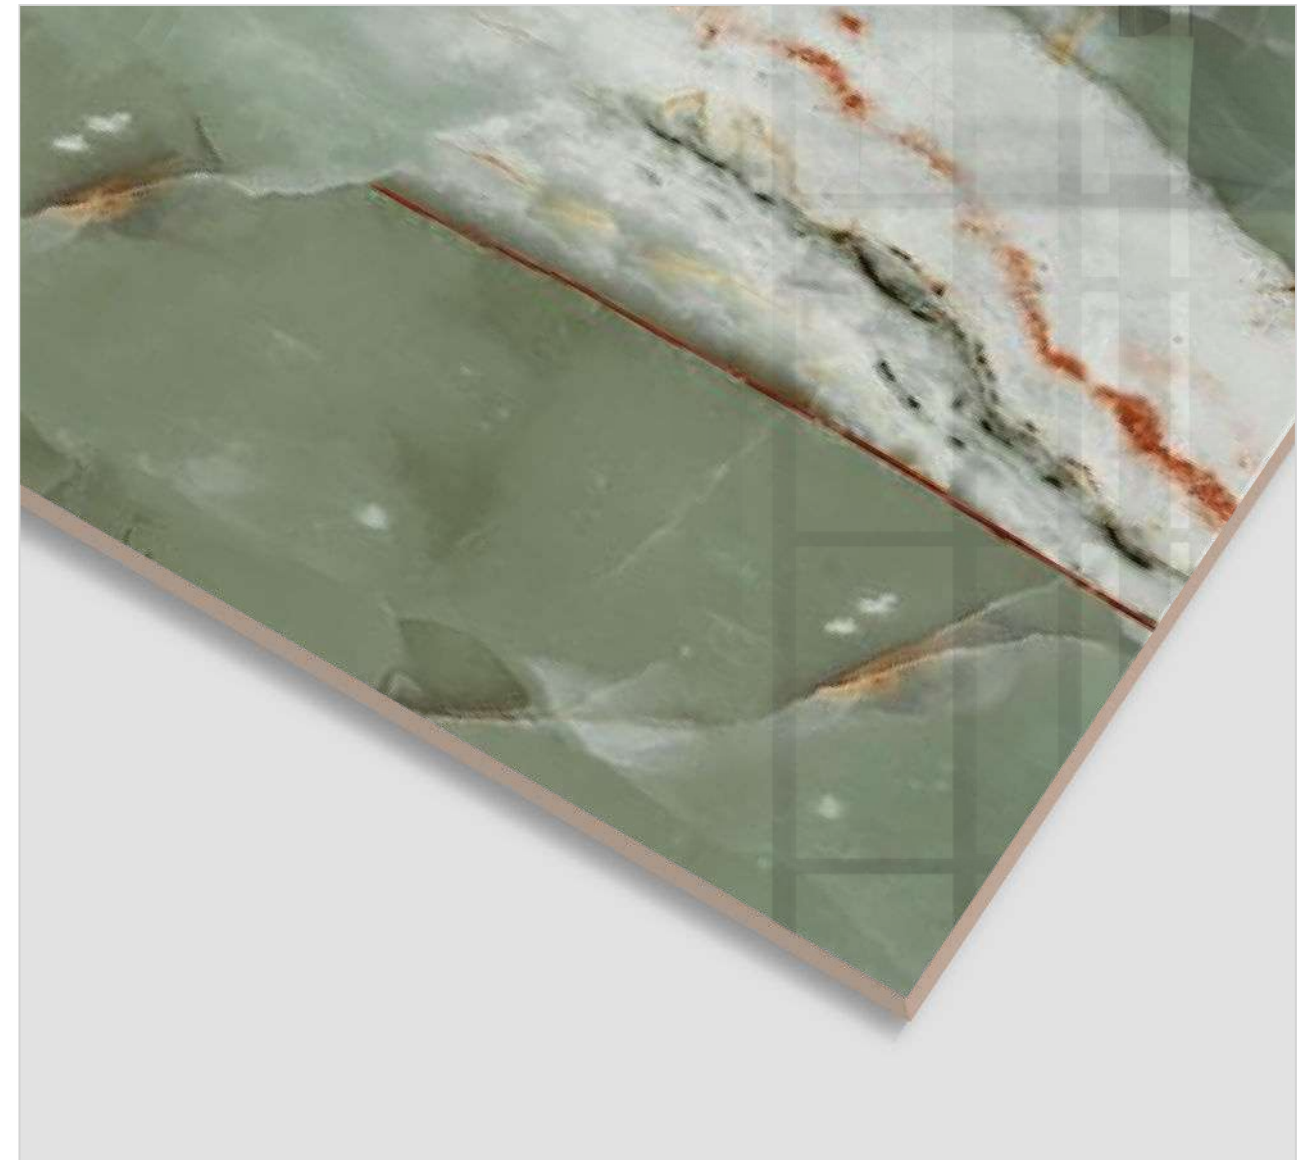

600x
1200MM

600x
600MM

KALIVA GREEN

FINISH
High Glossy

RANDOM
6