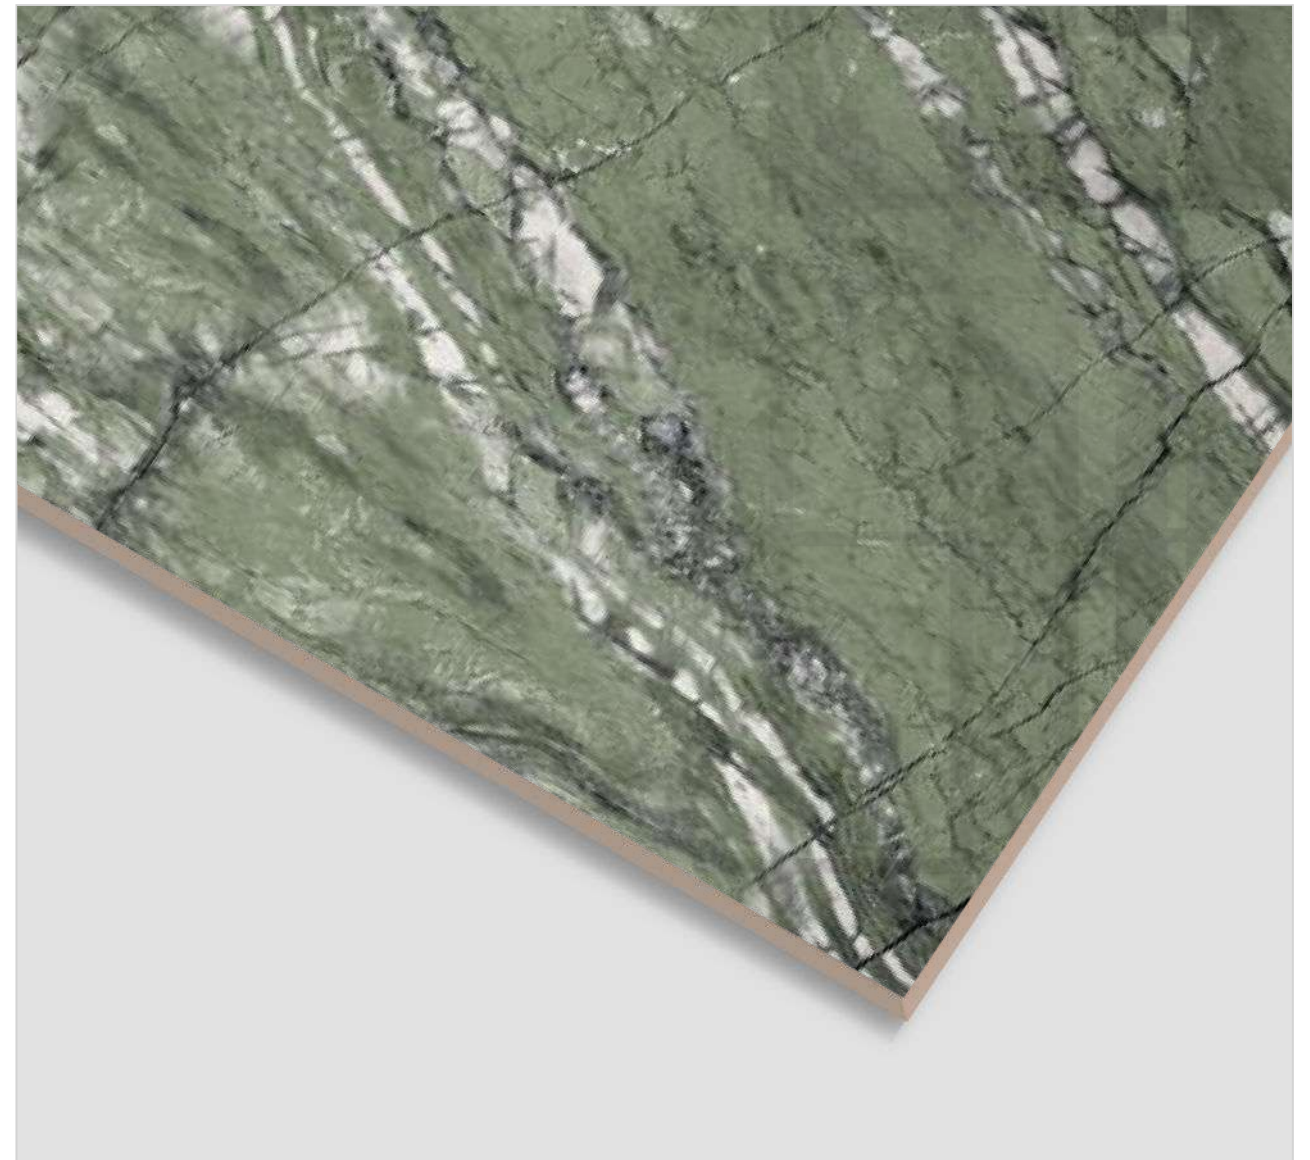

RANDOM
4

600x
1200MM

600x
600MM

GREEN NATURAL

FINISH
High Glossy

RANDOM
4

600x
1200MM

600x
600MM