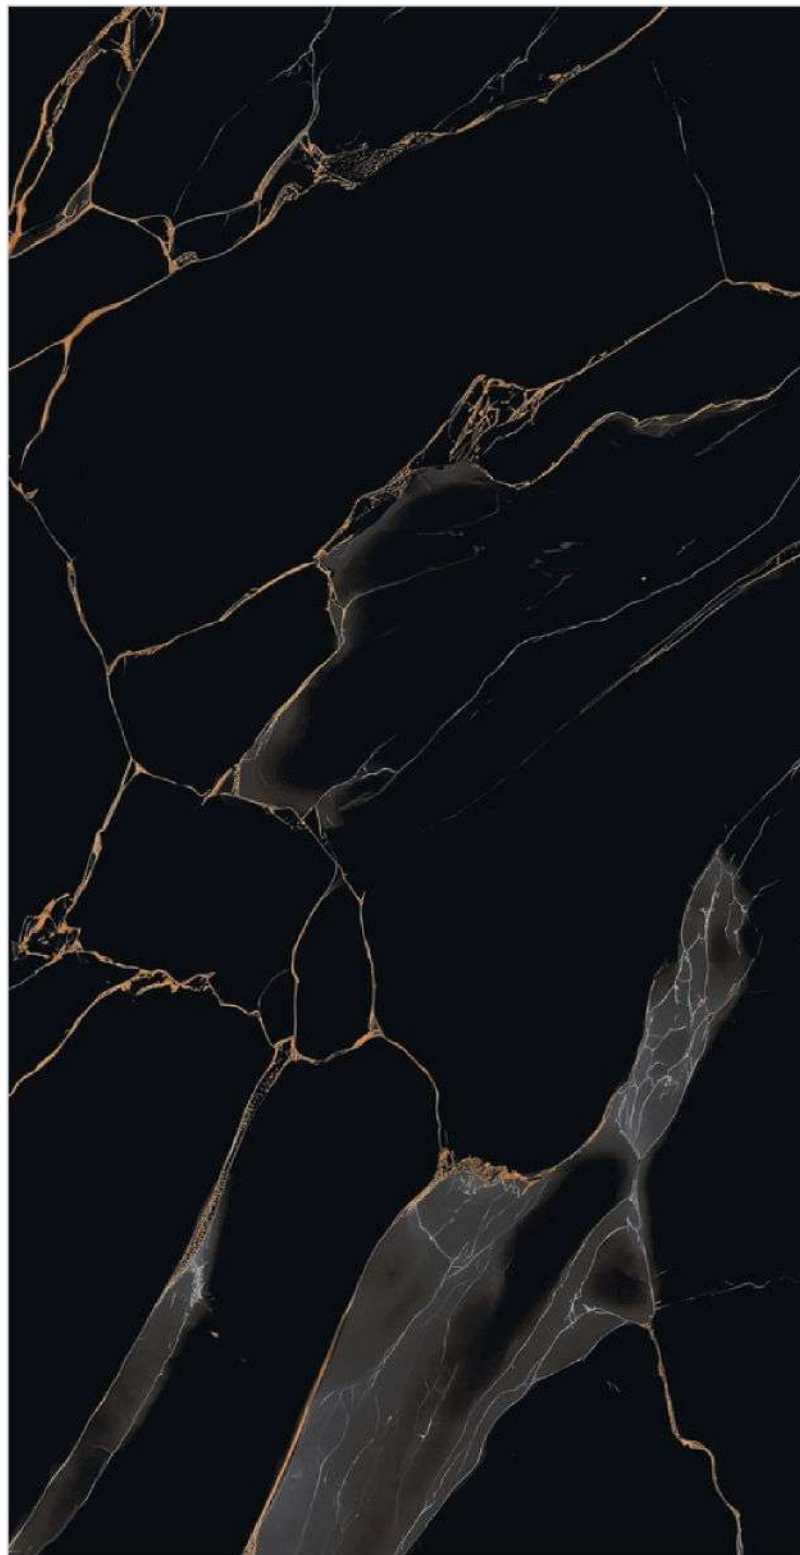

600x
1200MM

600x
600MM

JURIAL BLACK

FINISH
Super High Glossy

RANDOM
4