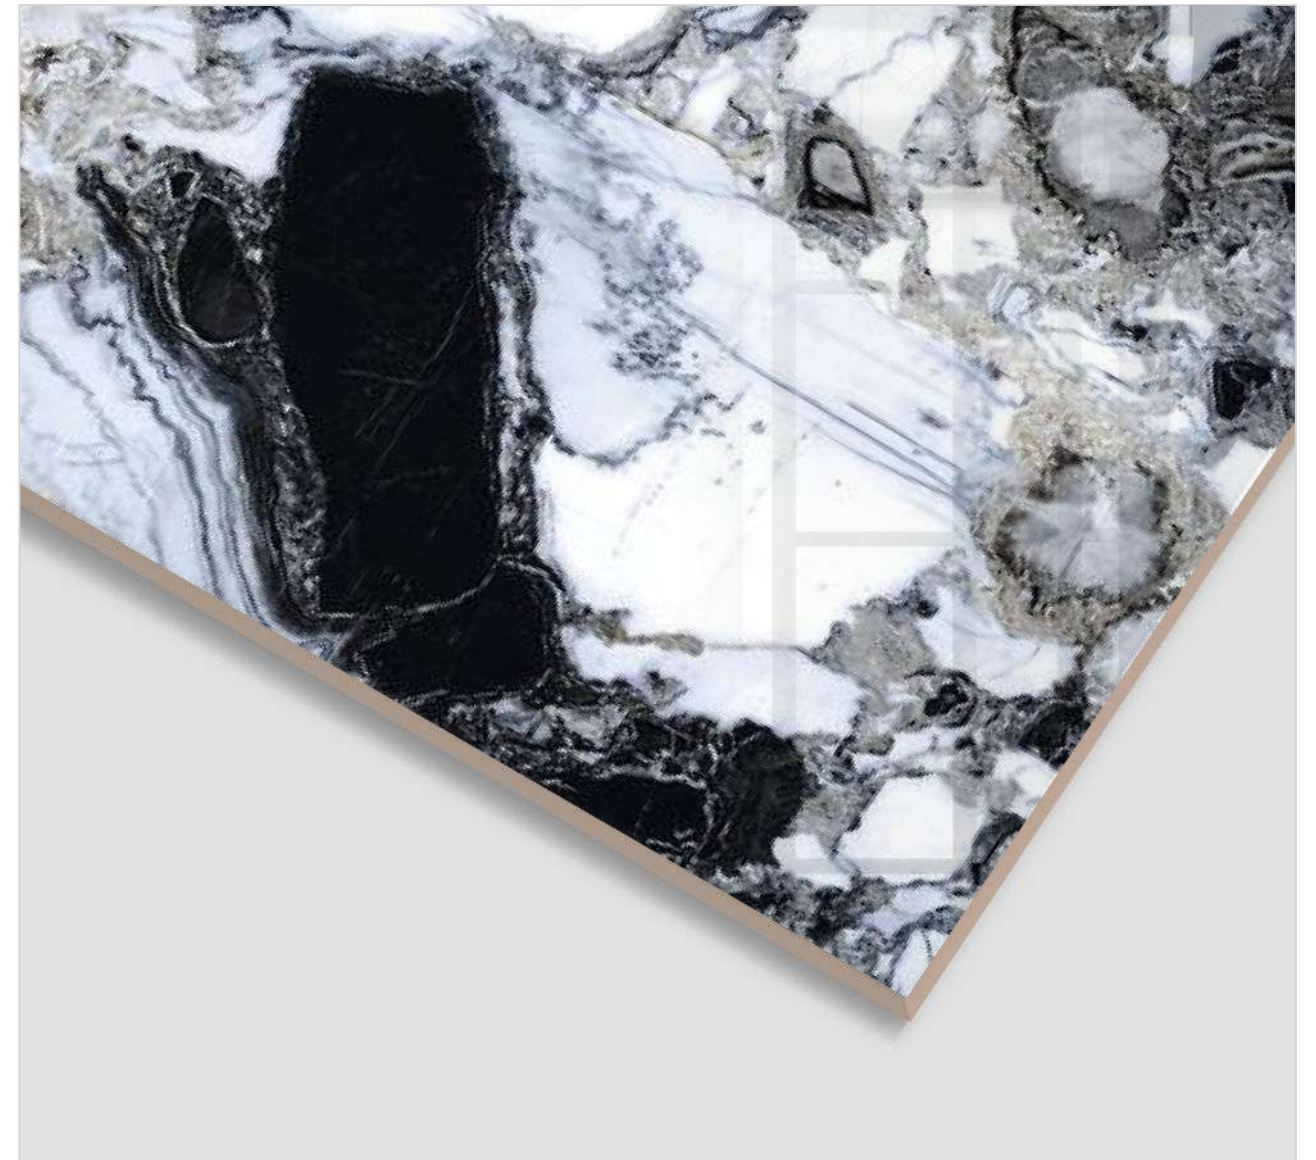

MULTI TEROX

FINISH
High Glossy

RANDOM
3

600x
1200MM

600x
600MM

NATURAL ICE

FINISH
High Glossy

RANDOM
3