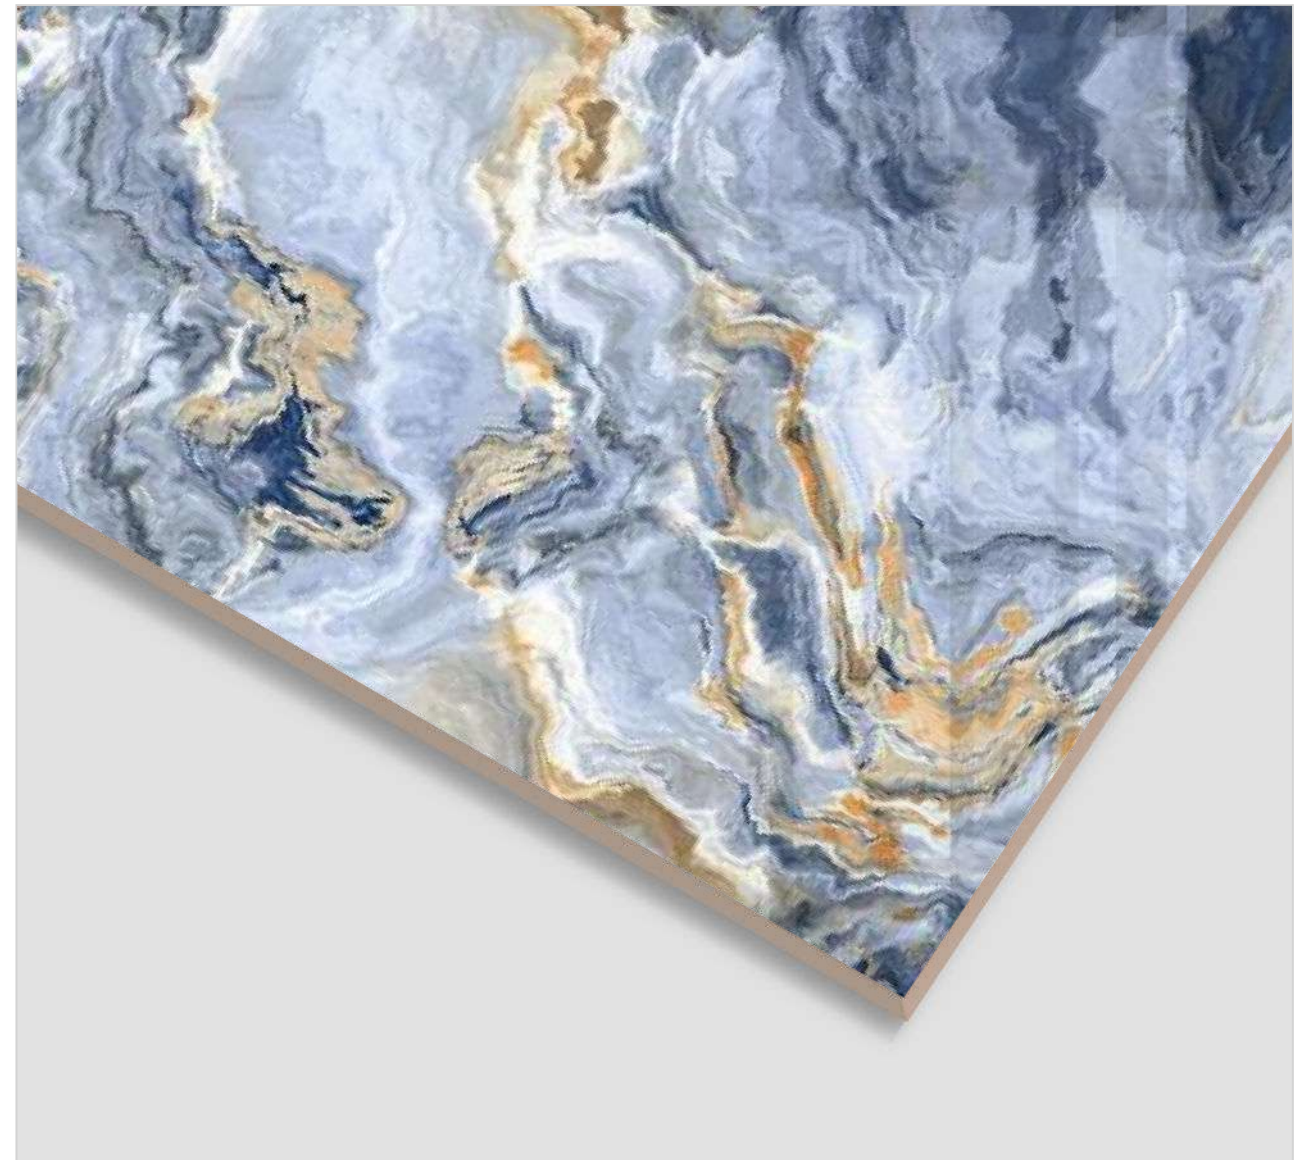

600x
1200MM

600x
600MM

MAULTI BLUE

FINISH
High Glossy

RANDOM
2

600x
1200MM

600x
600MM

MEGA COPPER