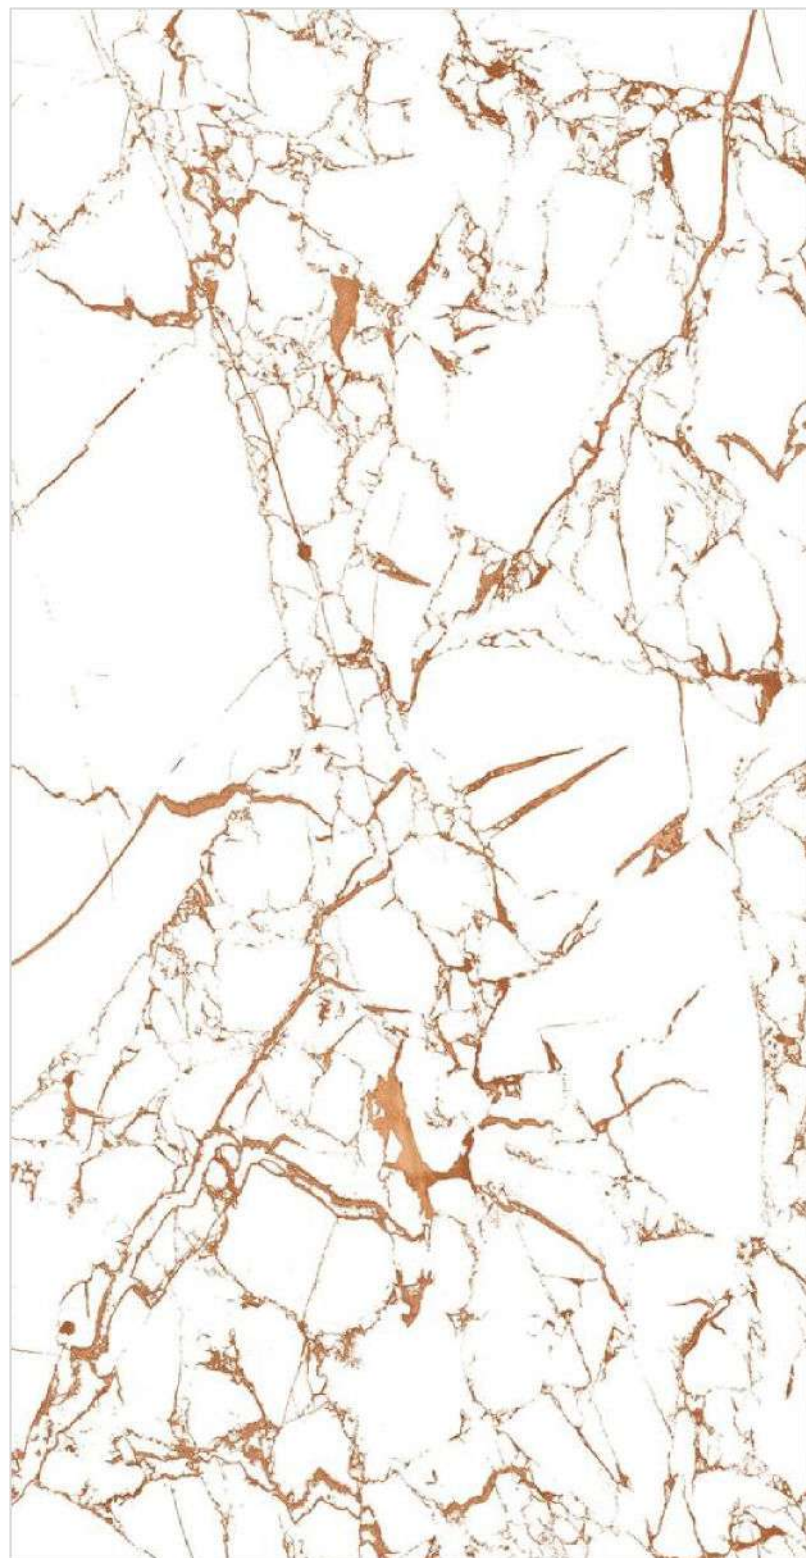

600x
1200MM

600x
600MM

ITALIAN GOLD

FINISH
High Glossy

RANDOM
3