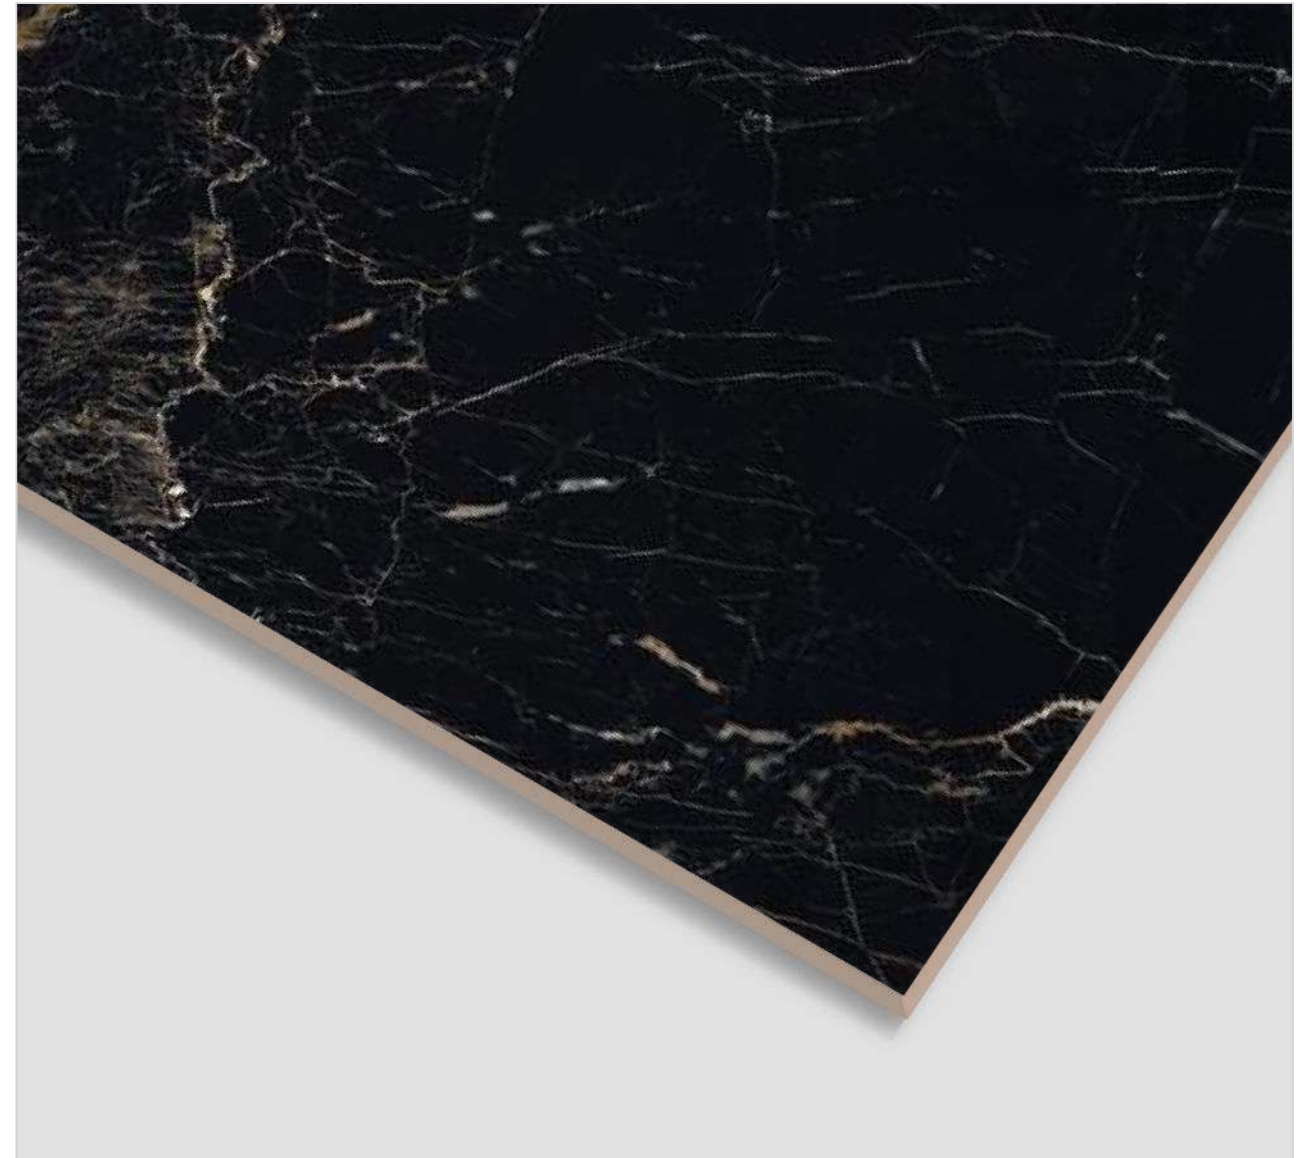

FINISH
High Glossy

RANDOM
4

600x
1200MM

600x
600MM

OASIS BLACK

FINISH
High Glossy

RANDOM
4

600x
1200MM