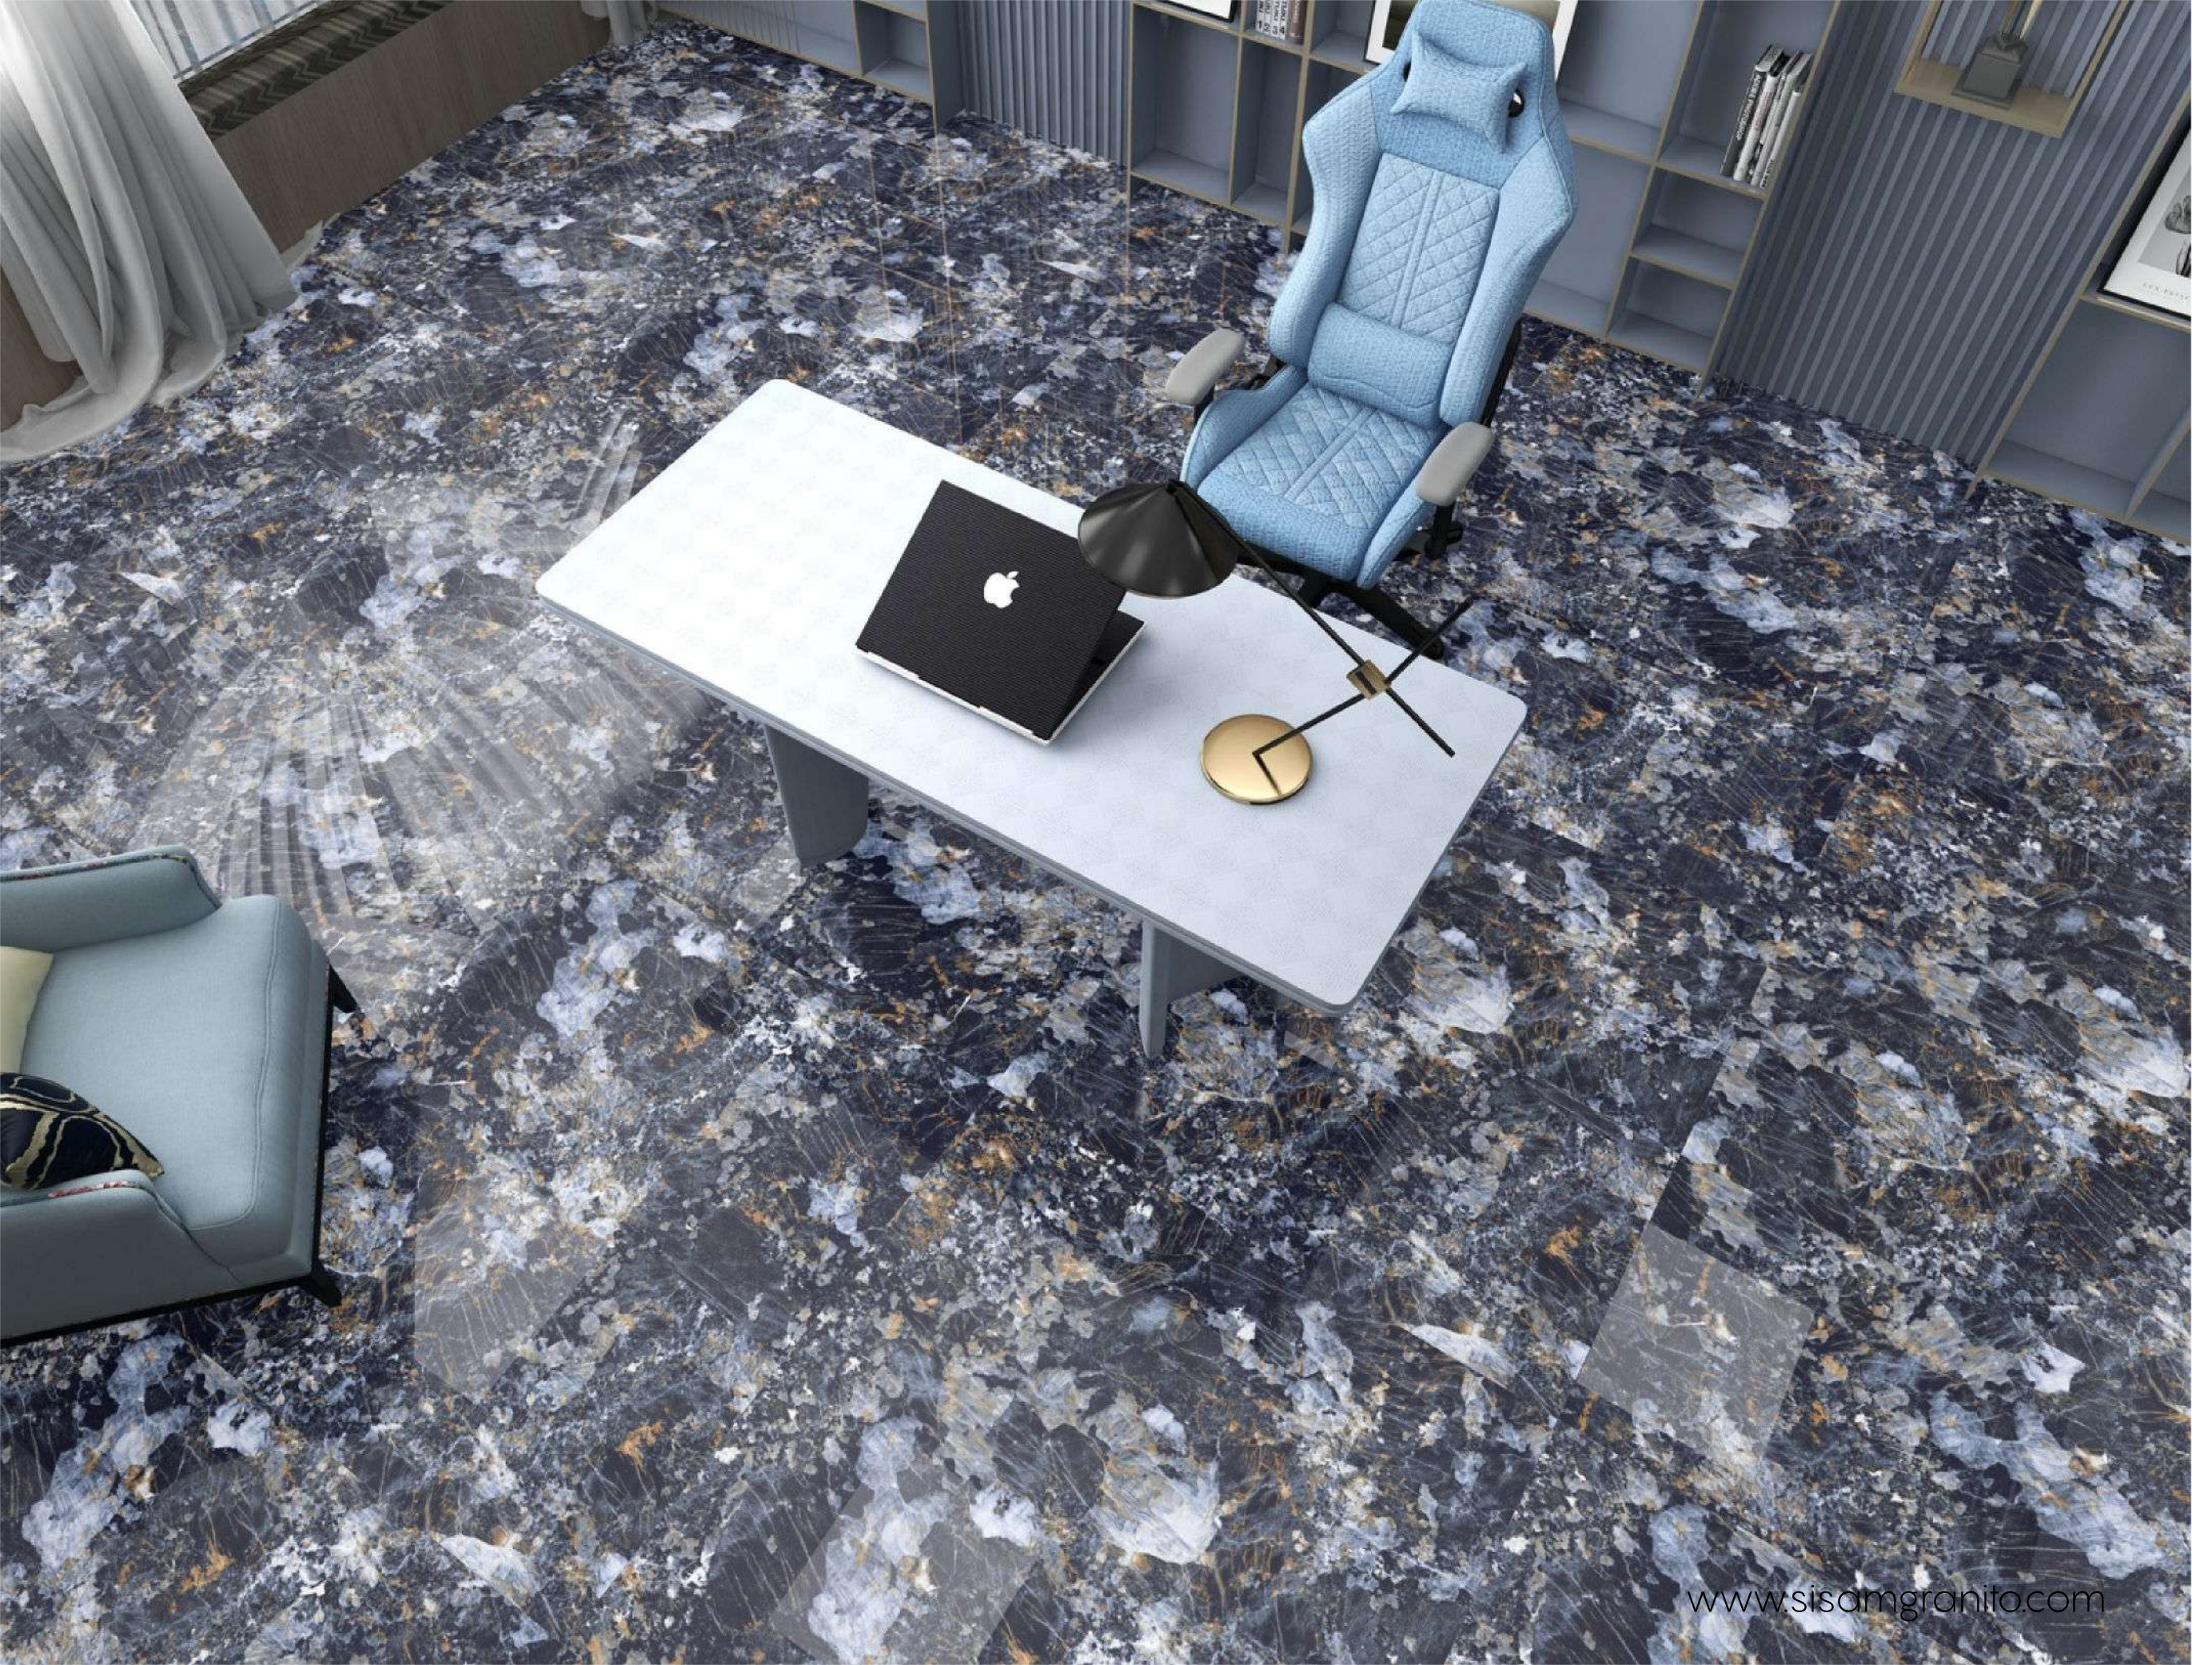

600x
1200MM

600x
600MM

GALAXY BLUE

FINISH
High Glossy

RANDOM
4

GALAXY BLUE

CLICK TO
WATCH
HD
PHOTO

www.sisamgranito.com