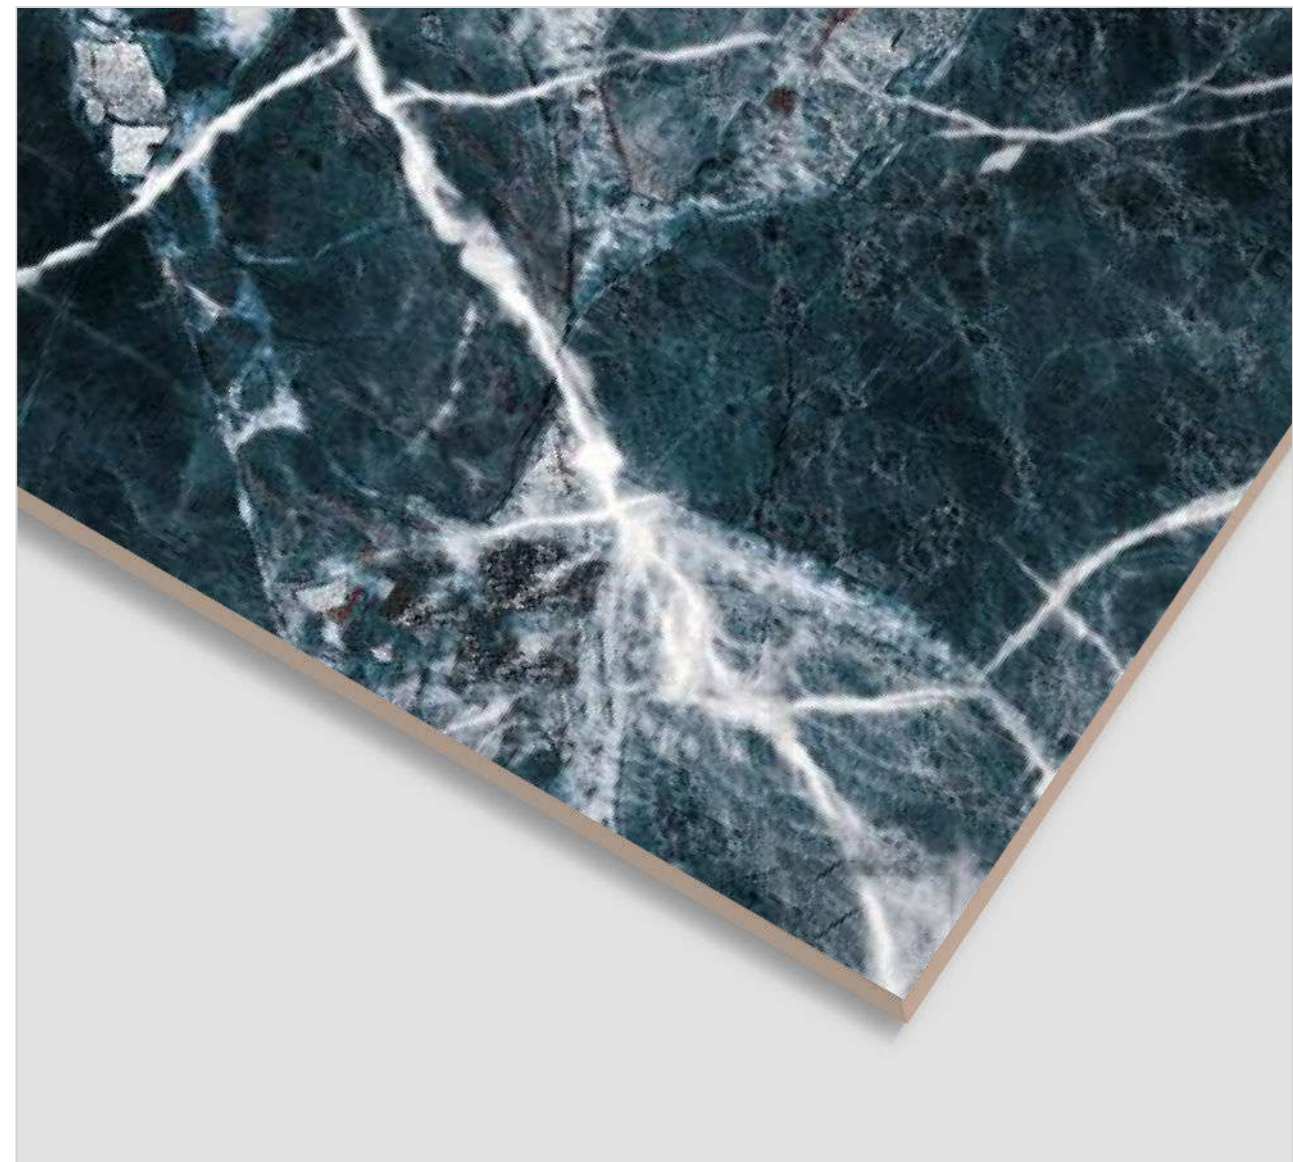

600x
1200MM

600x
600MM

ICE CRACK AQUA

FINISH
High Glossy

RANDOM
4