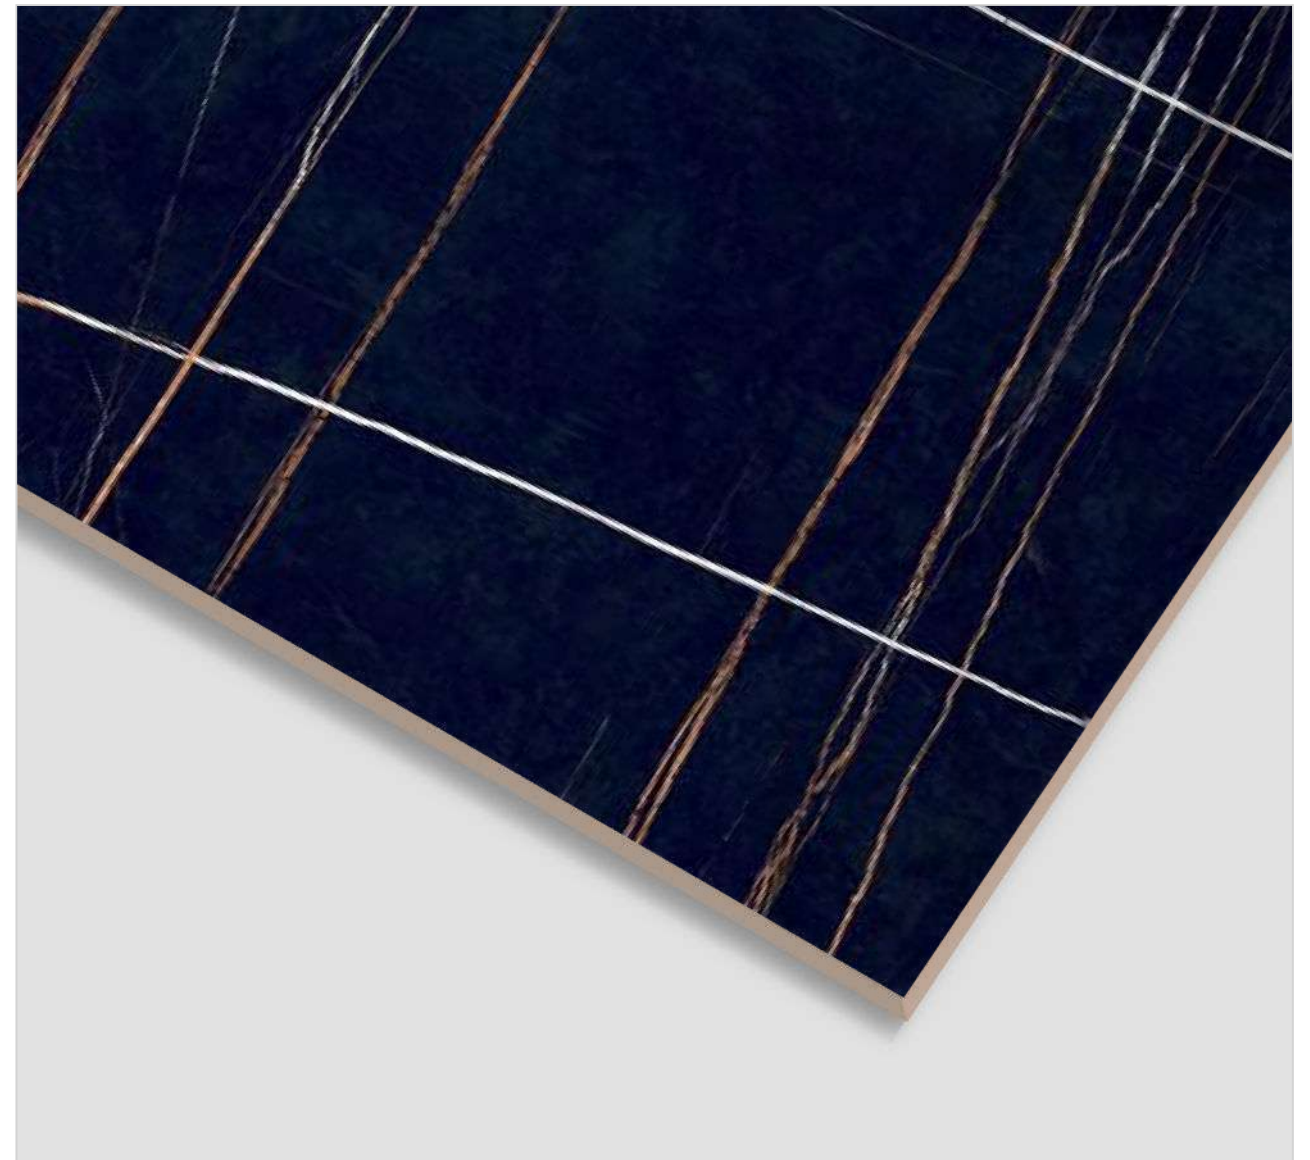

600x
1200MM

600x
600MM

LORENCE MULTI

FINISH
High Glossy

RANDOM
3