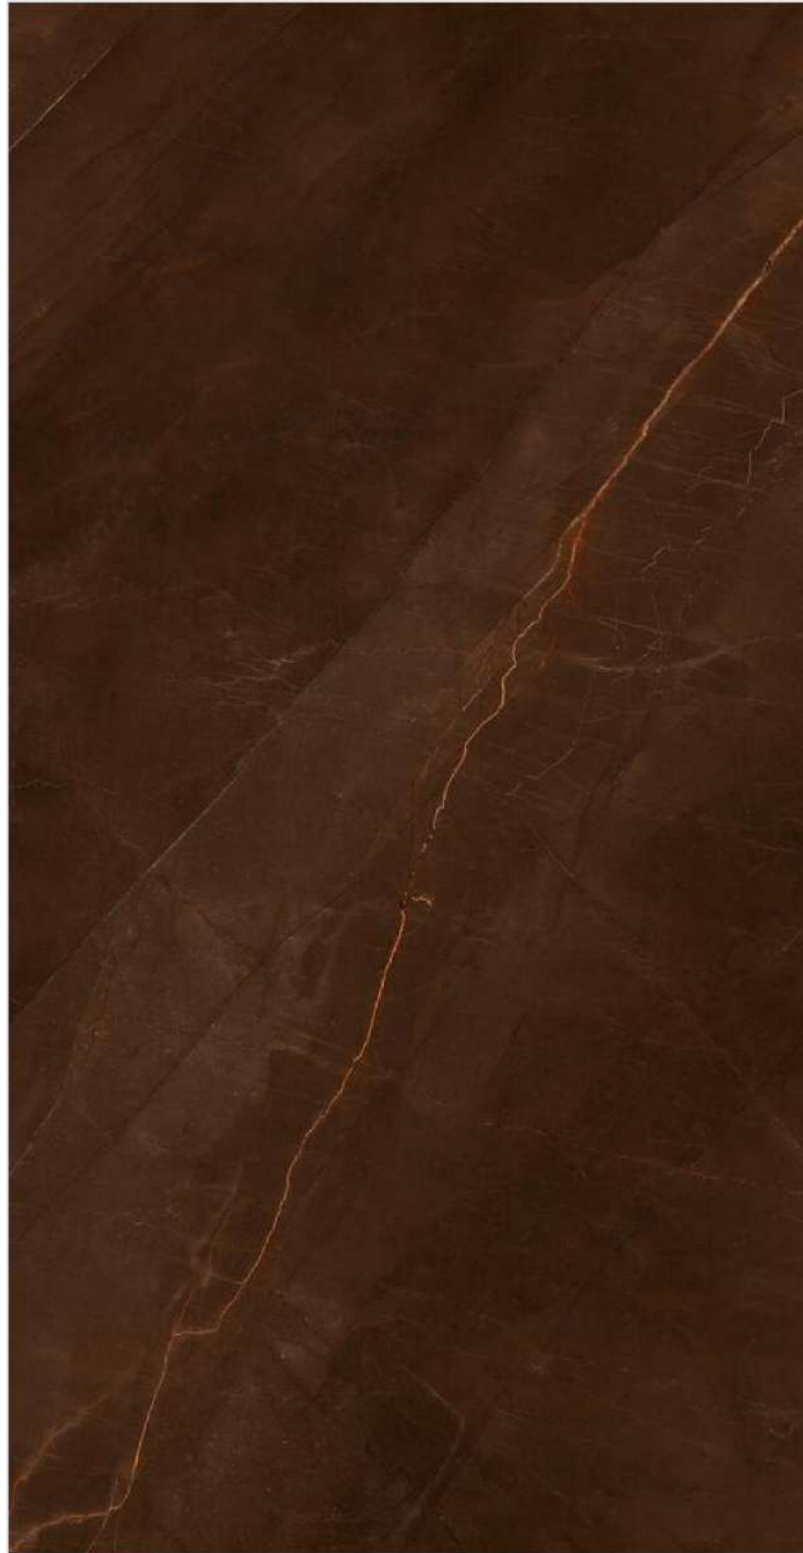

600x
1200MM

600x
600MM

LOBBIS GREY

FINISH
High Glossy

RANDOM
1