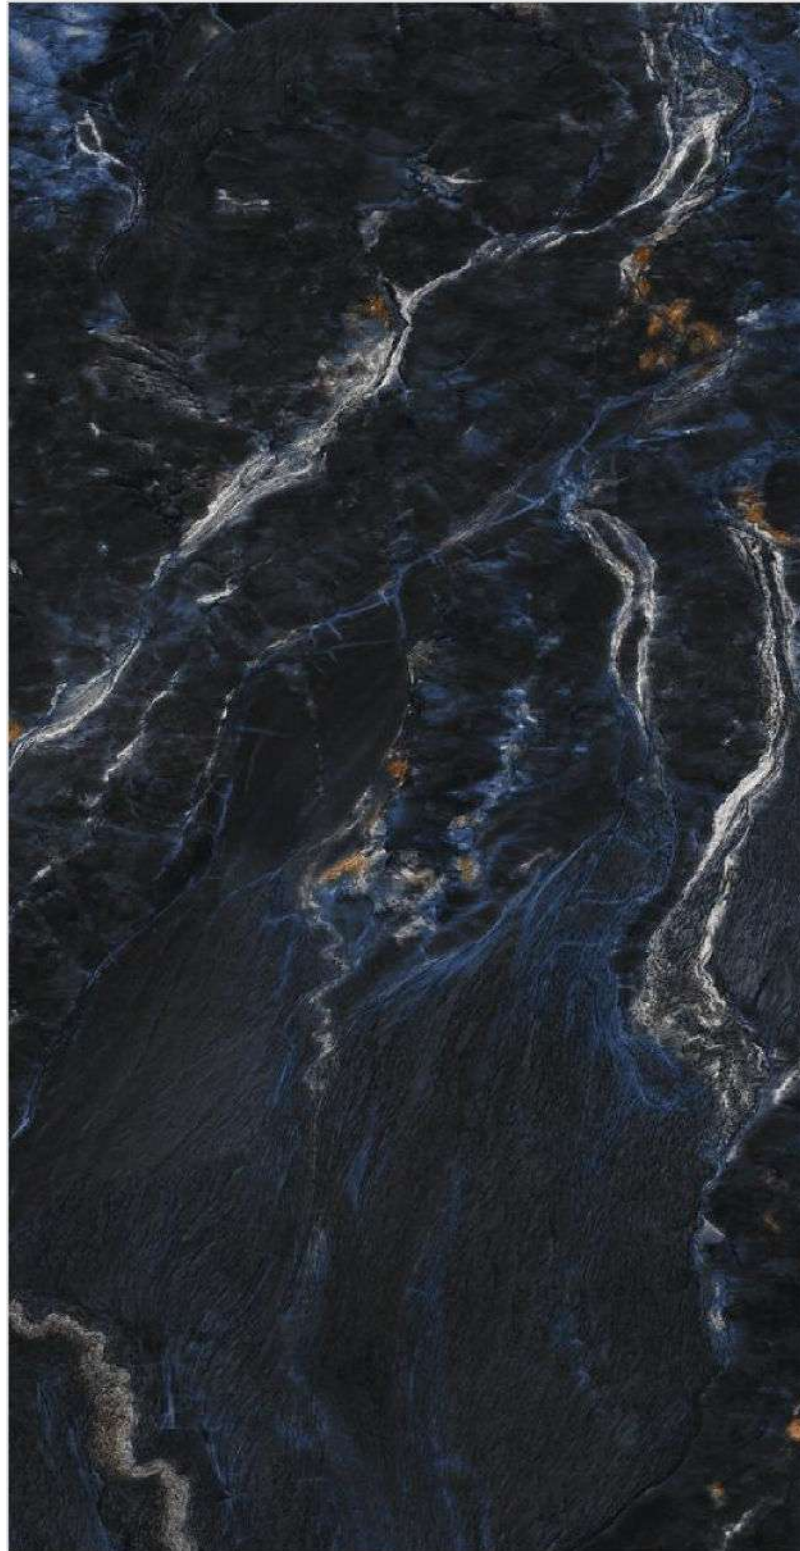

600x
1200MM

600x
600MM

LIXURIA BLACK

FINISH
High Glossy

RANDOM
5