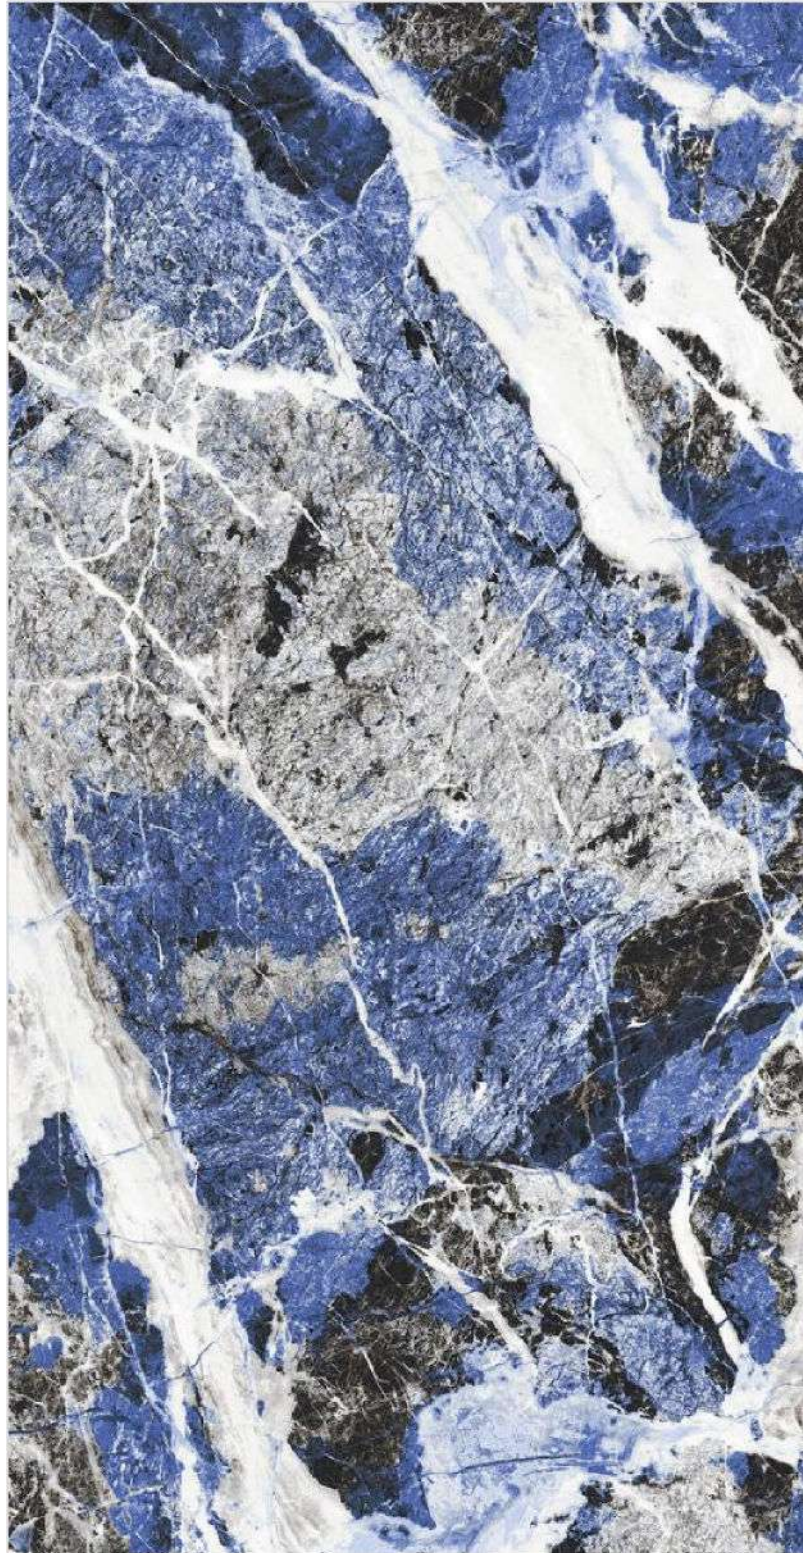

600x
1200MM

600x
600MM

MORENO BLUE

FINISH
High Glossy

RANDOM
2