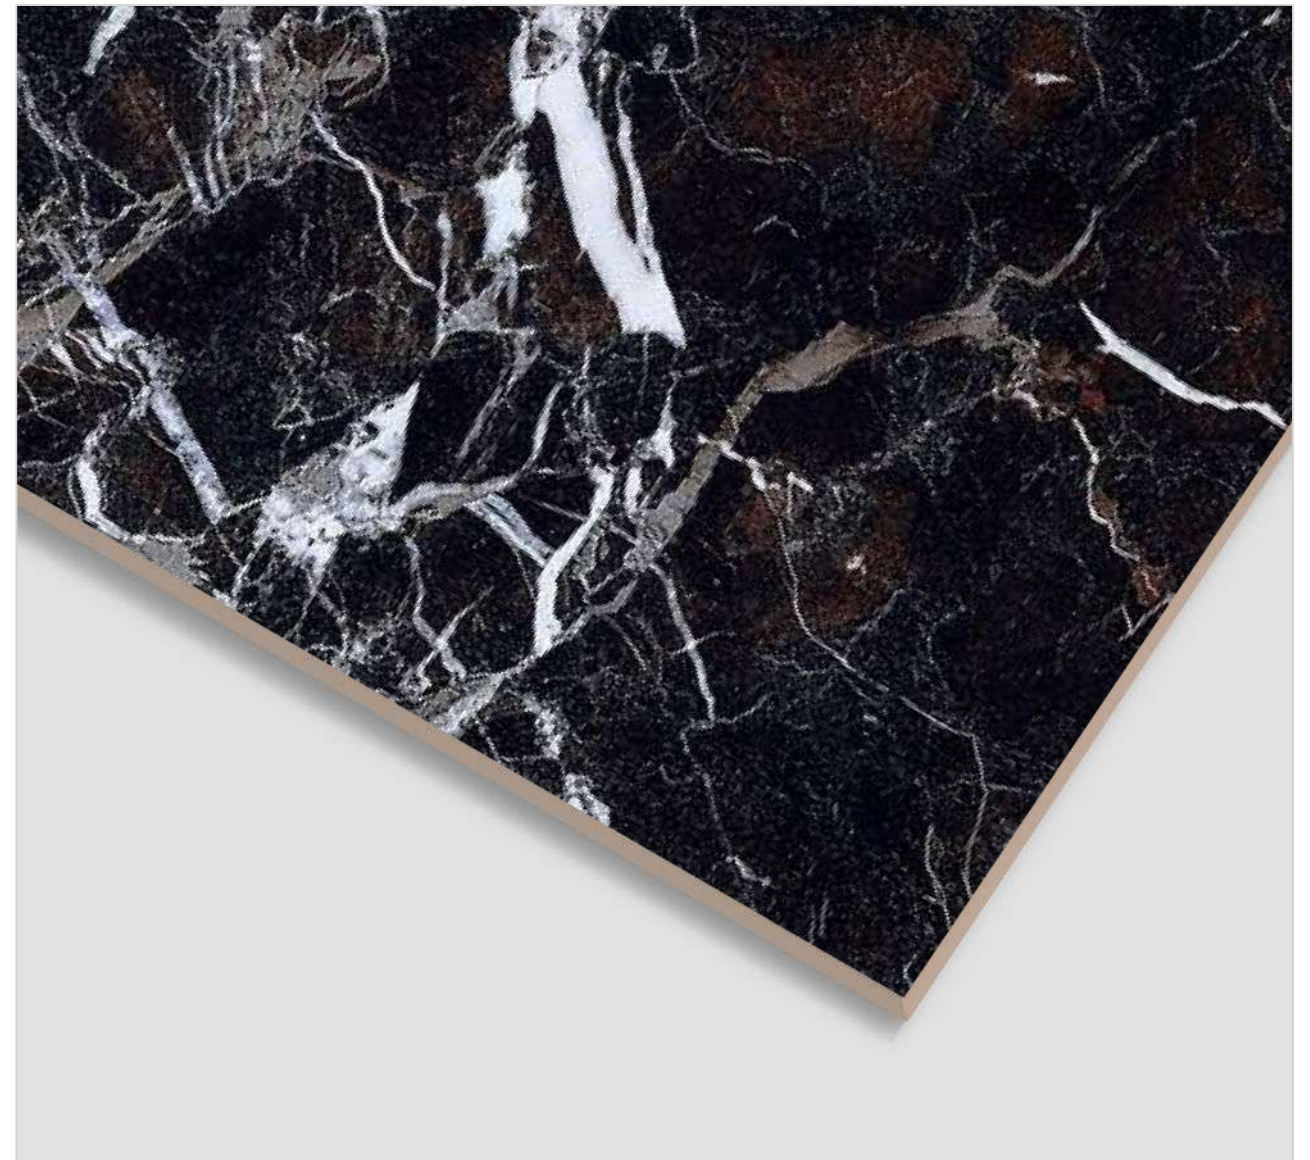

600x
1200MM

600x
600MM

JENIFER BLACK

FINISH
High Glossy

RANDOM
5