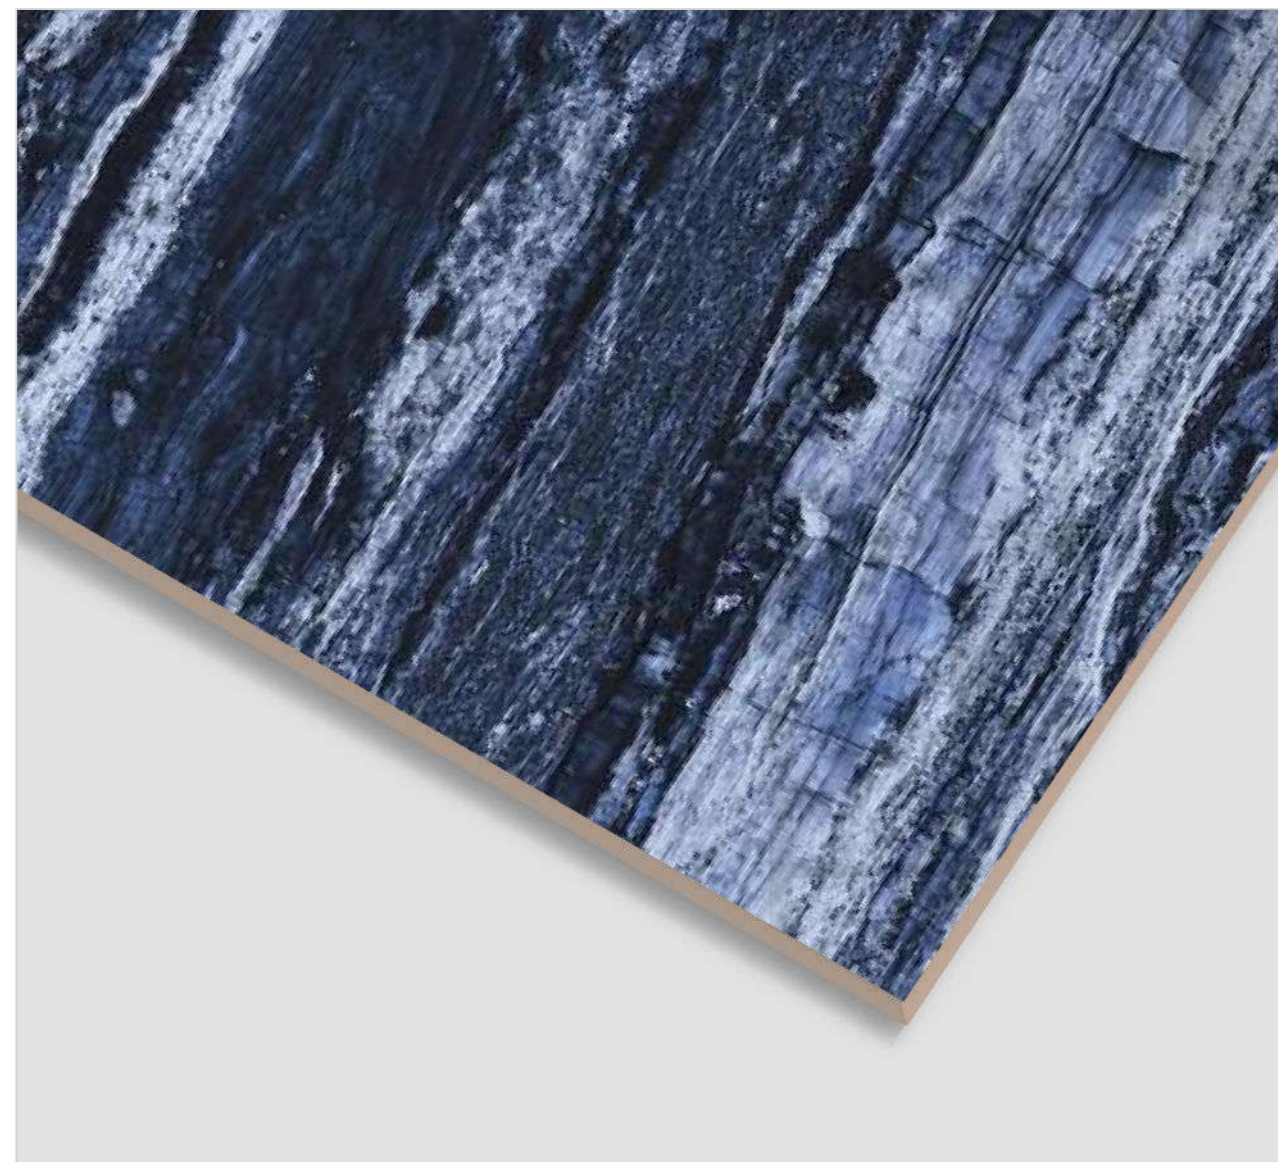

600x
1200MM

600x
600MM

MAGIC BLUE

FINISH
High Glossy

RANDOM
2