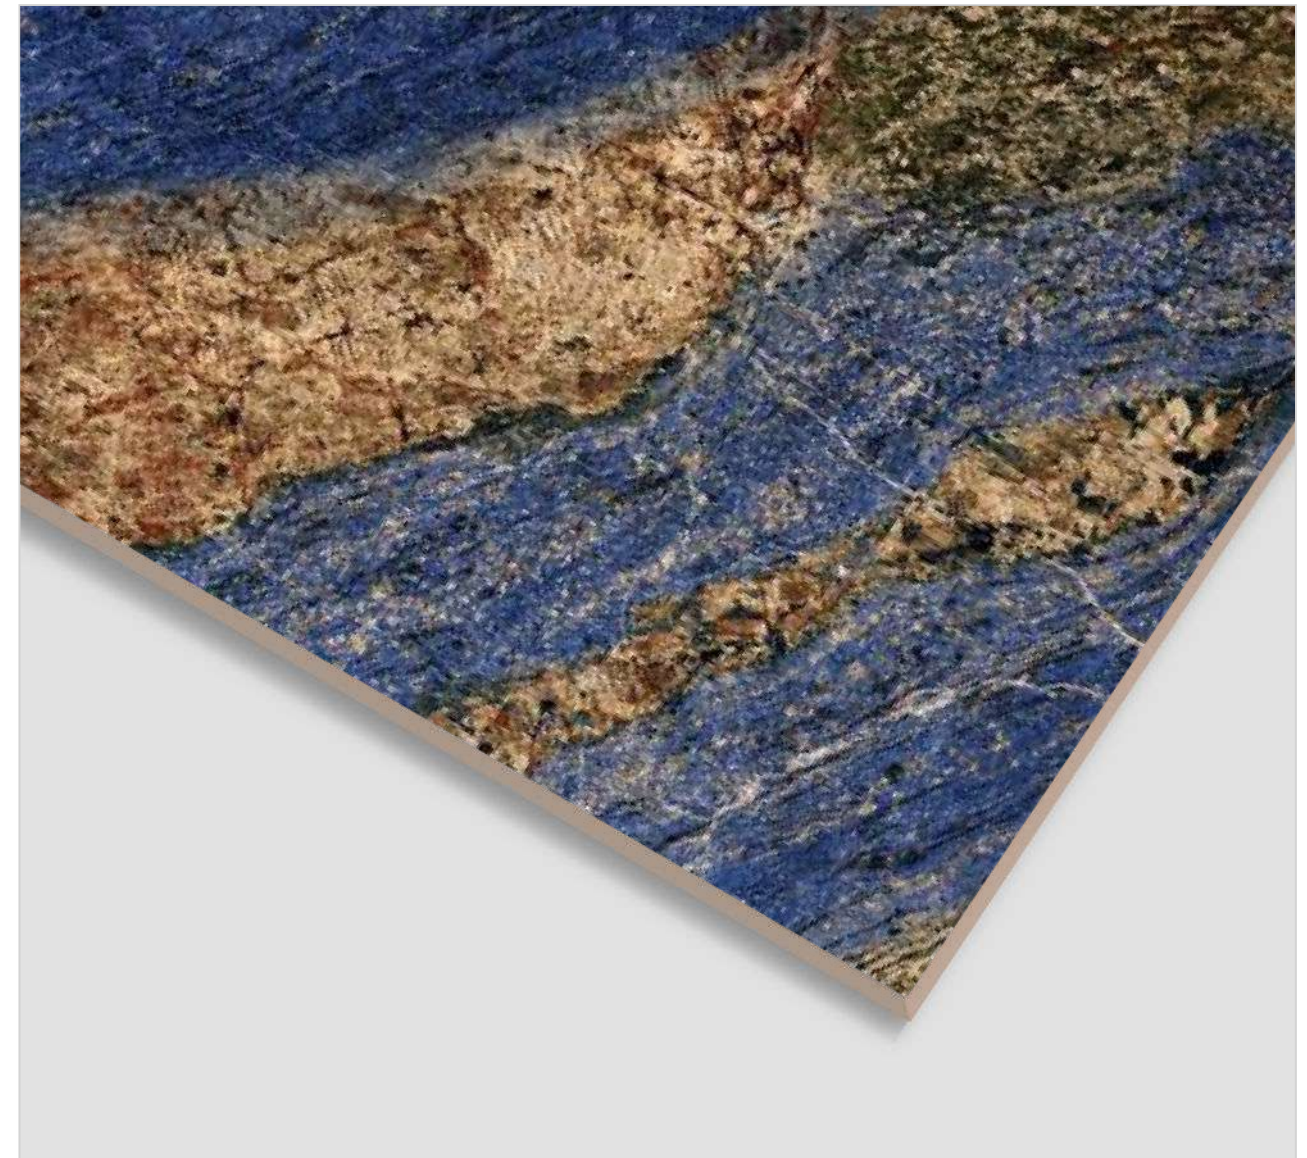

600x
1200MM

600x
600MM

MADRID BLUE

FINISH
High Glossy

RANDOM
3