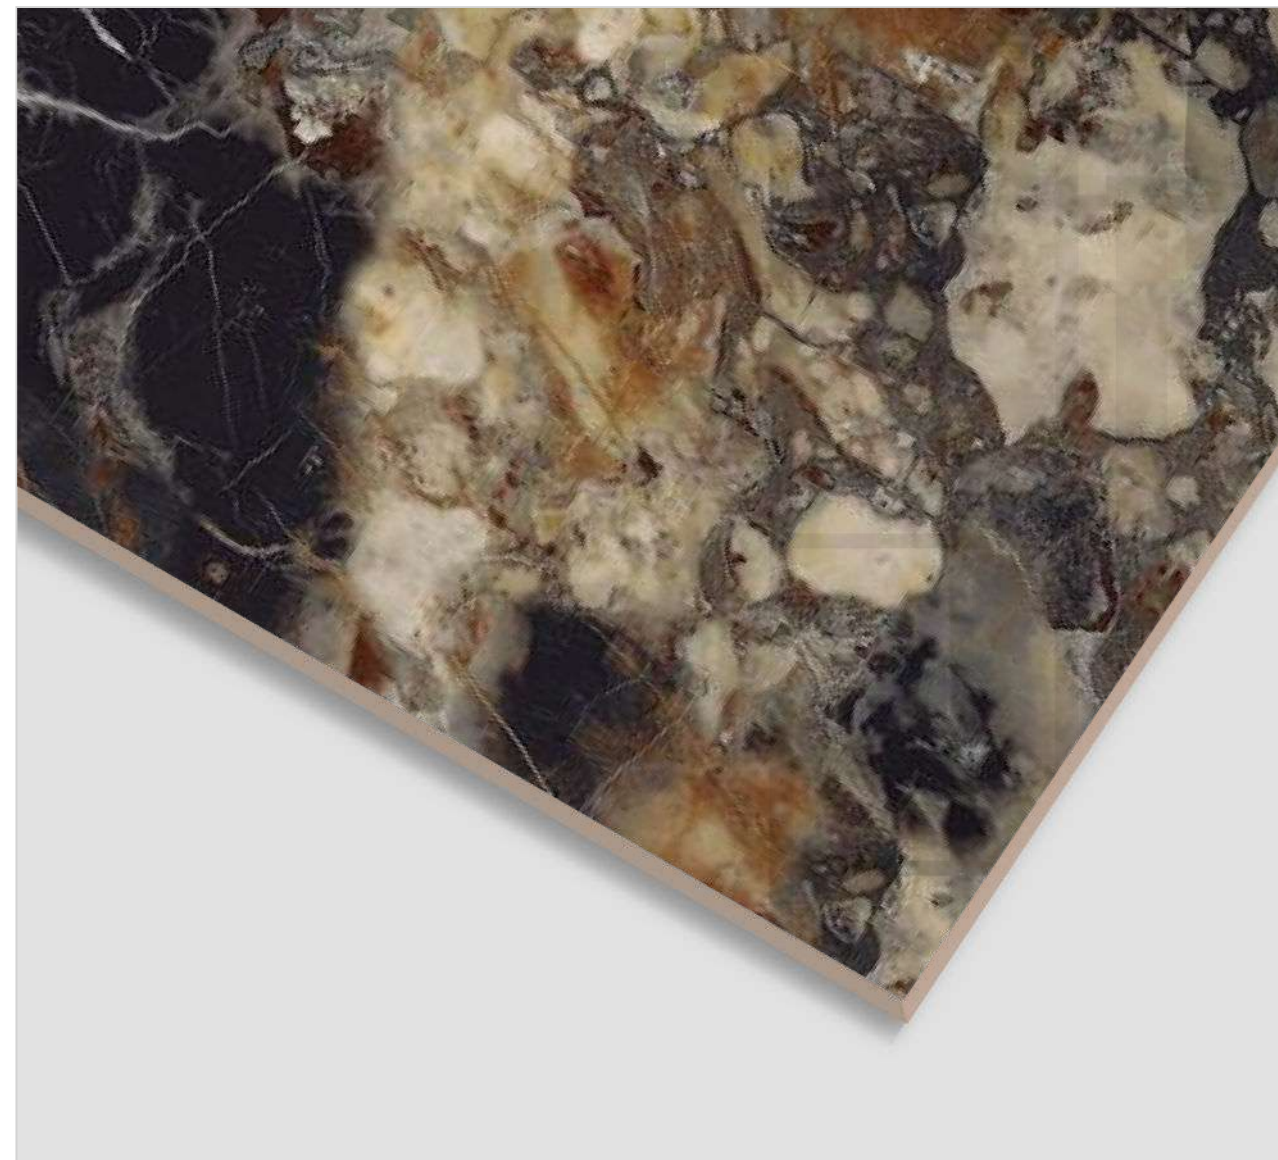

600x
1200MM

600x
600MM

LEXAGO BROWN

FINISH
High Glossy

RANDOM
5

600x
1200MM

600x
600MM

LINO MULTI