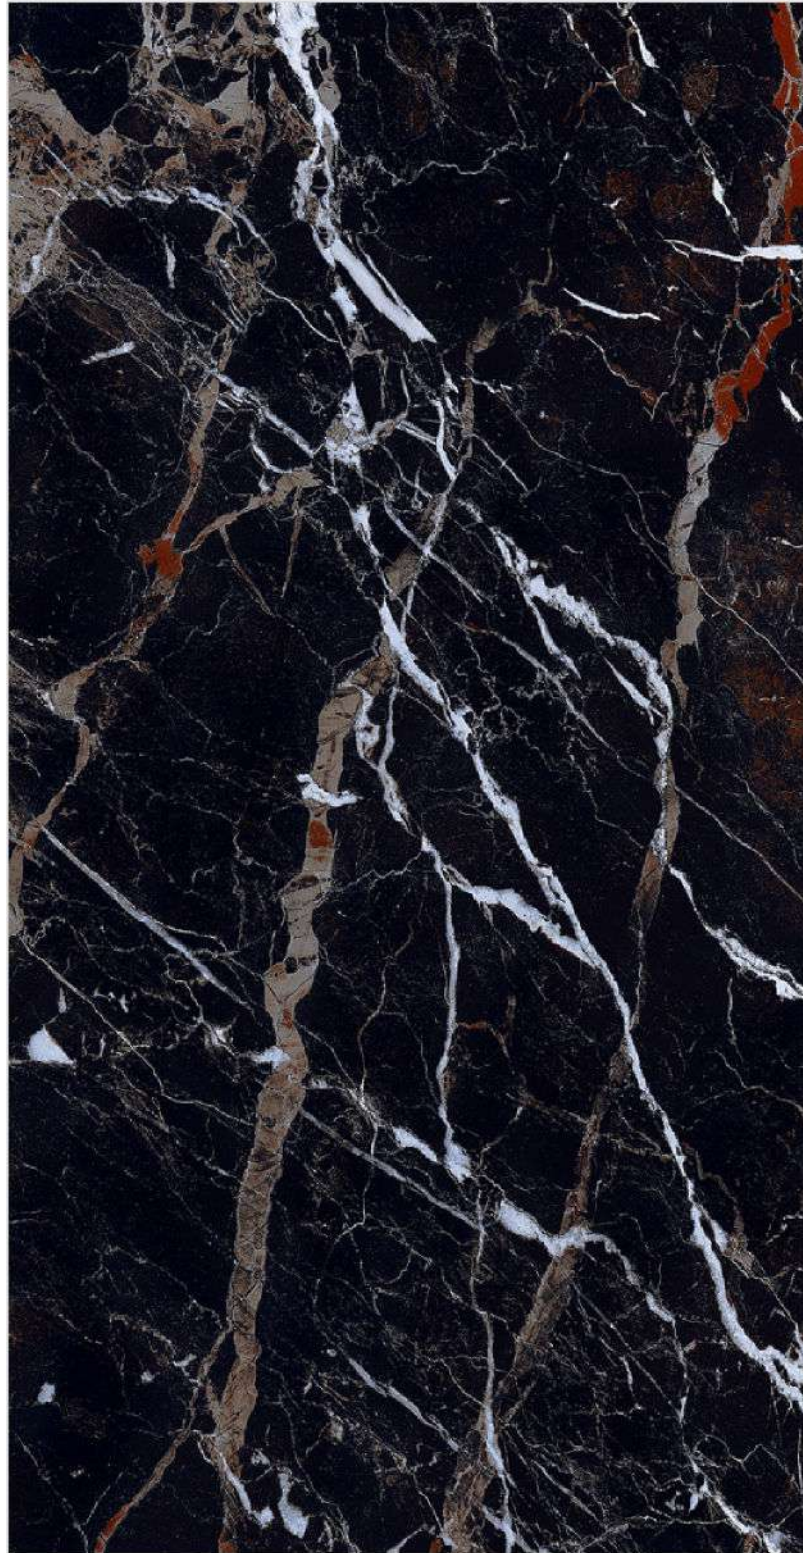

600x
1200MM

600x
600MM

JENIFER BLACK

FINISH
High Glossy

RANDOM
5