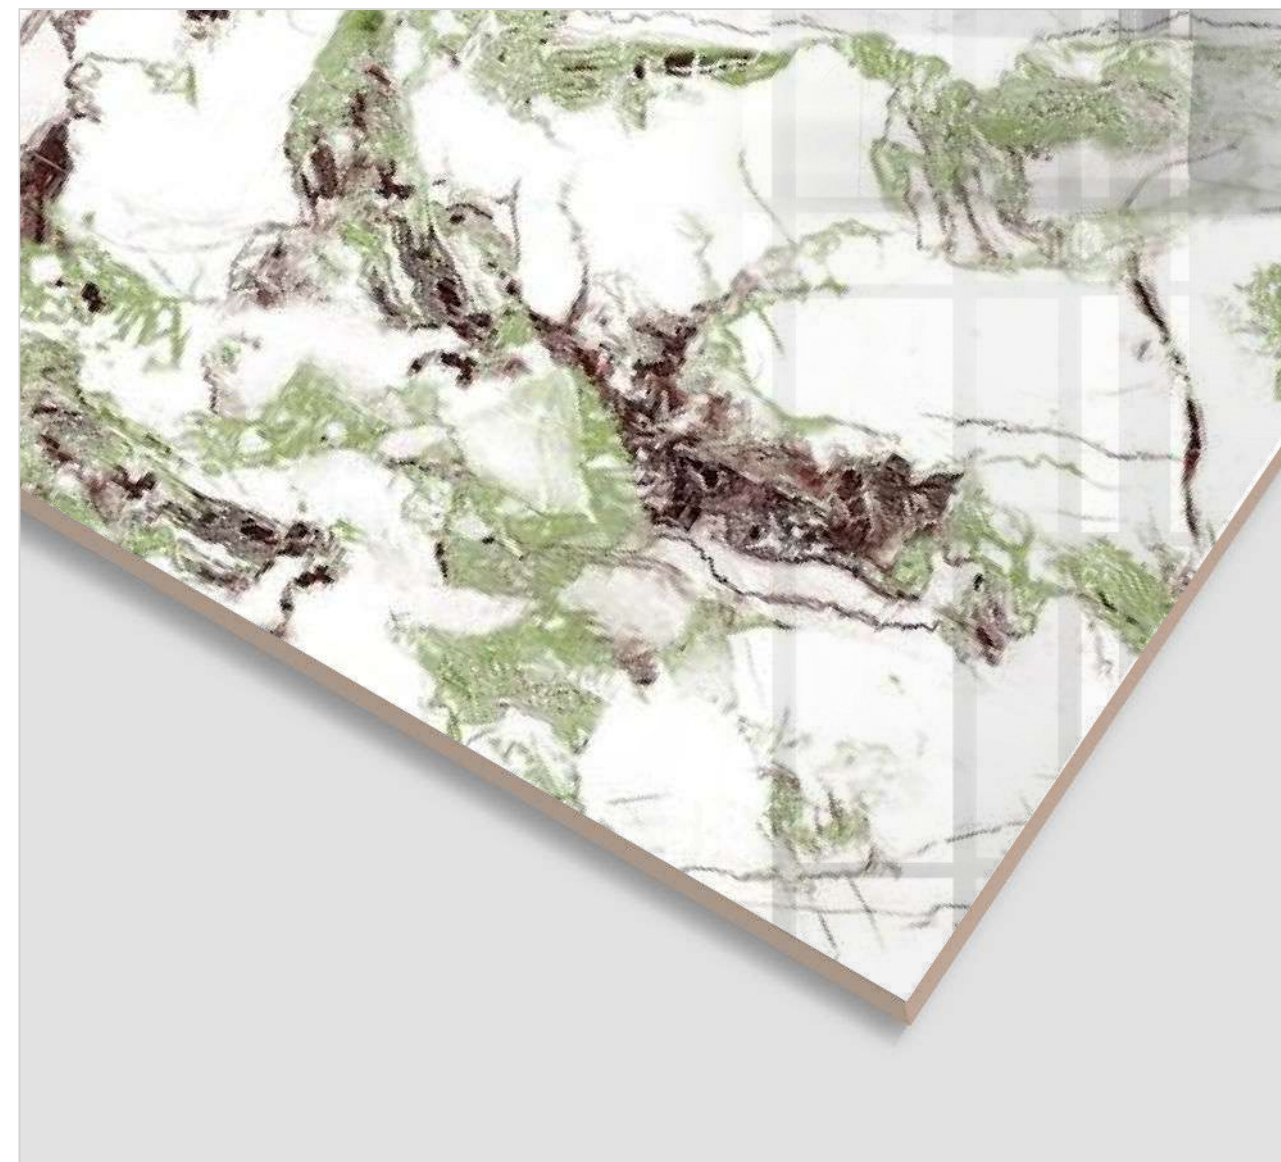

600x
1200MM

600x
600MM

TREMOLITE

FINISH
High Glossy

RANDOM
4