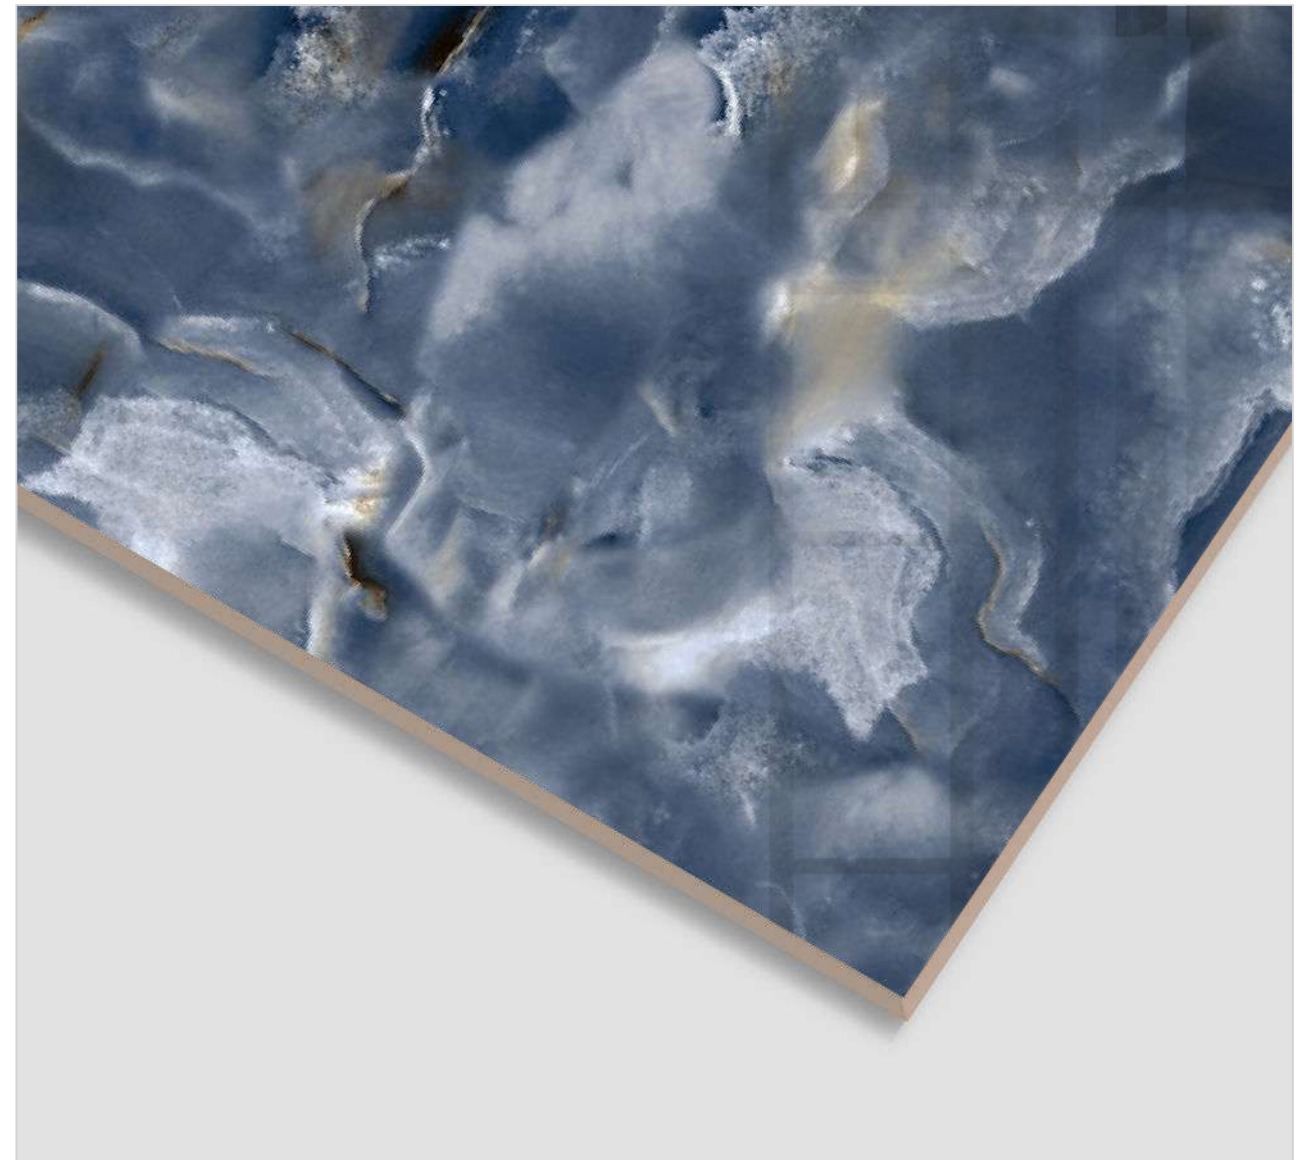

600x
1200MM

600x
600MM

VOLGA BLUE

FINISH
High Glossy

RANDOM
4