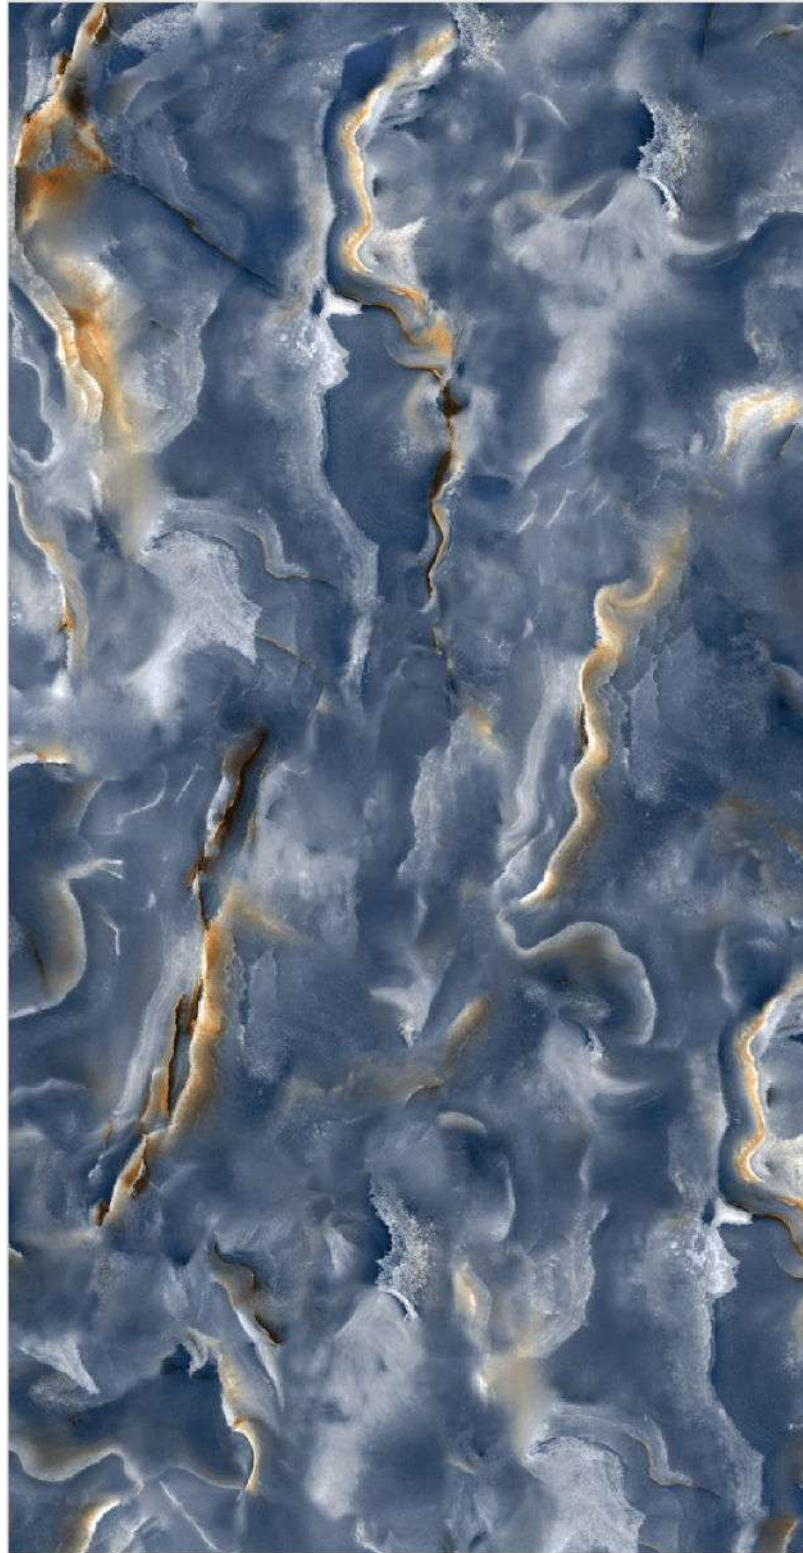

## VOLGA ASH

FINISH  
**High Glossy**

RANDOM  
**4**

600x  
1200MM

600x  
600MM