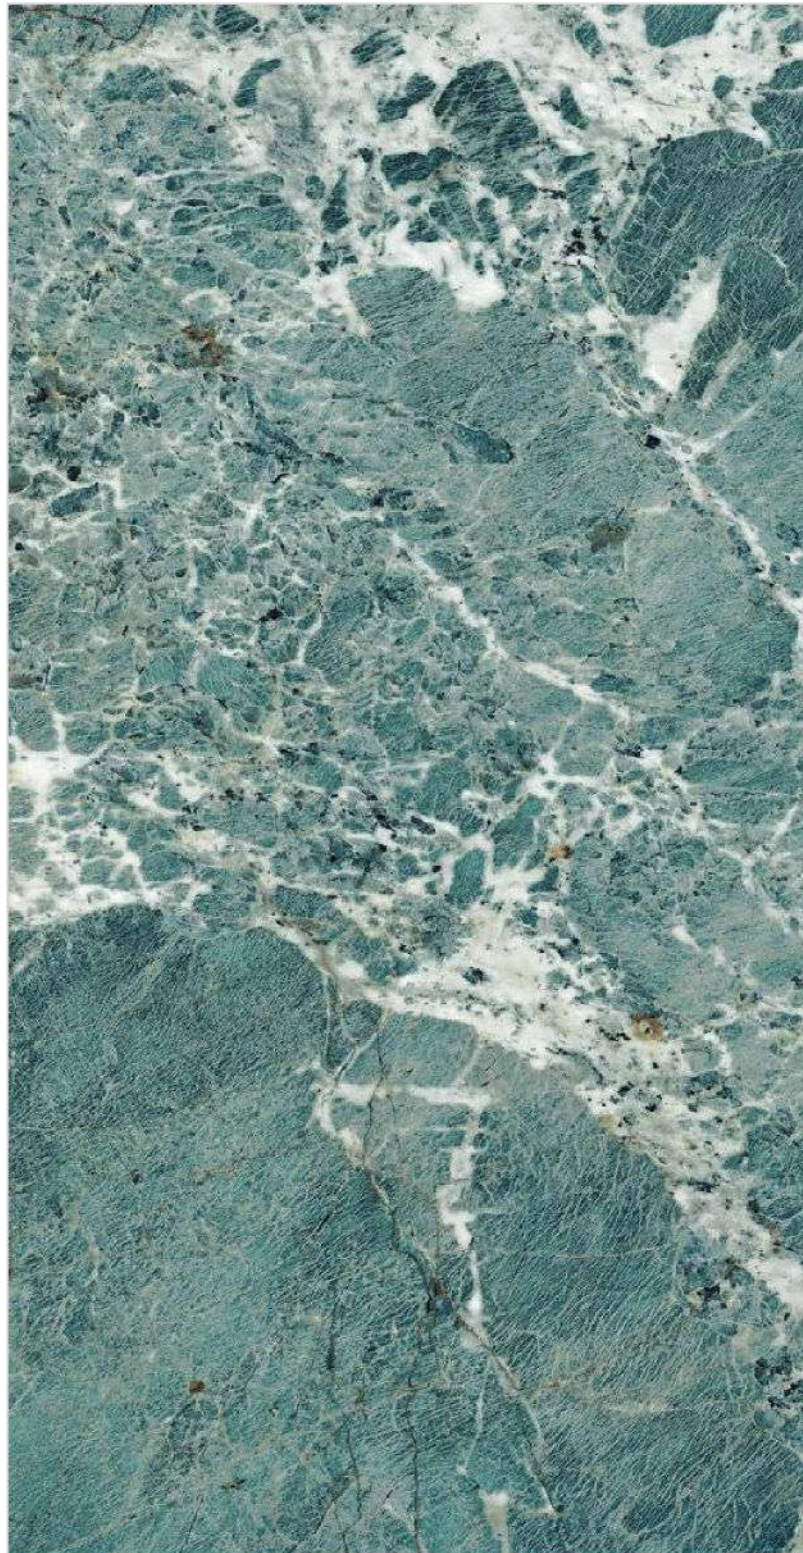

## TREMOLITE

FINISH  
**High Glossy**

RANDOM  
**4**

600x  
1200MM

600x  
600MM