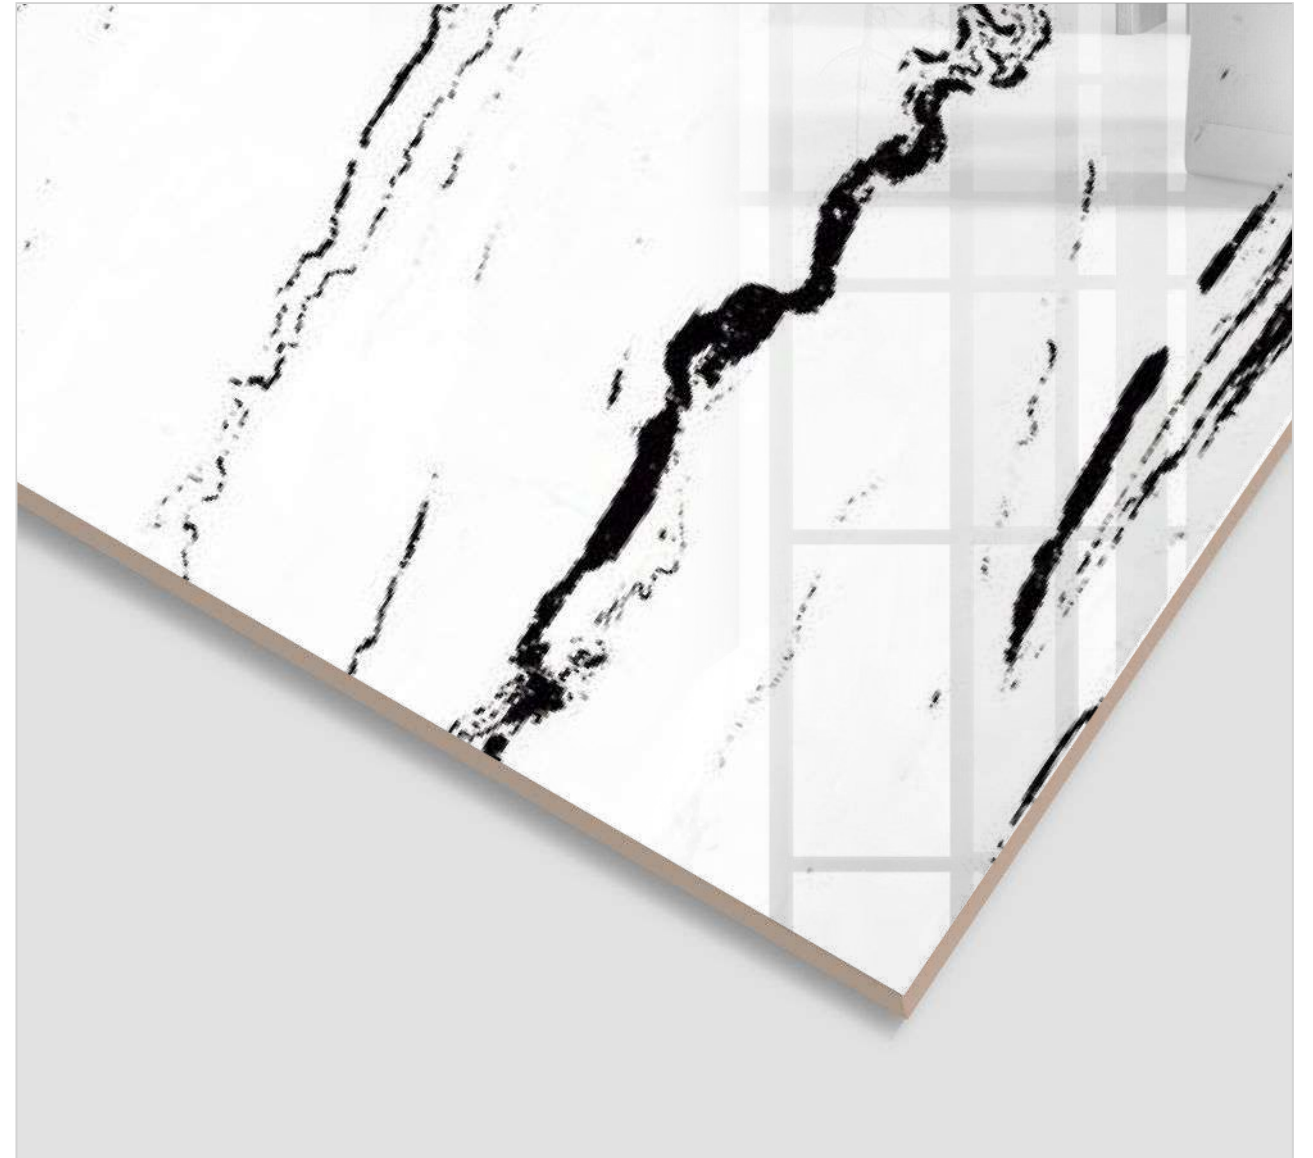

600x
1200MM

600x
600MM

SAHARA WHITE

FINISH
High Glossy

RANDOM
4