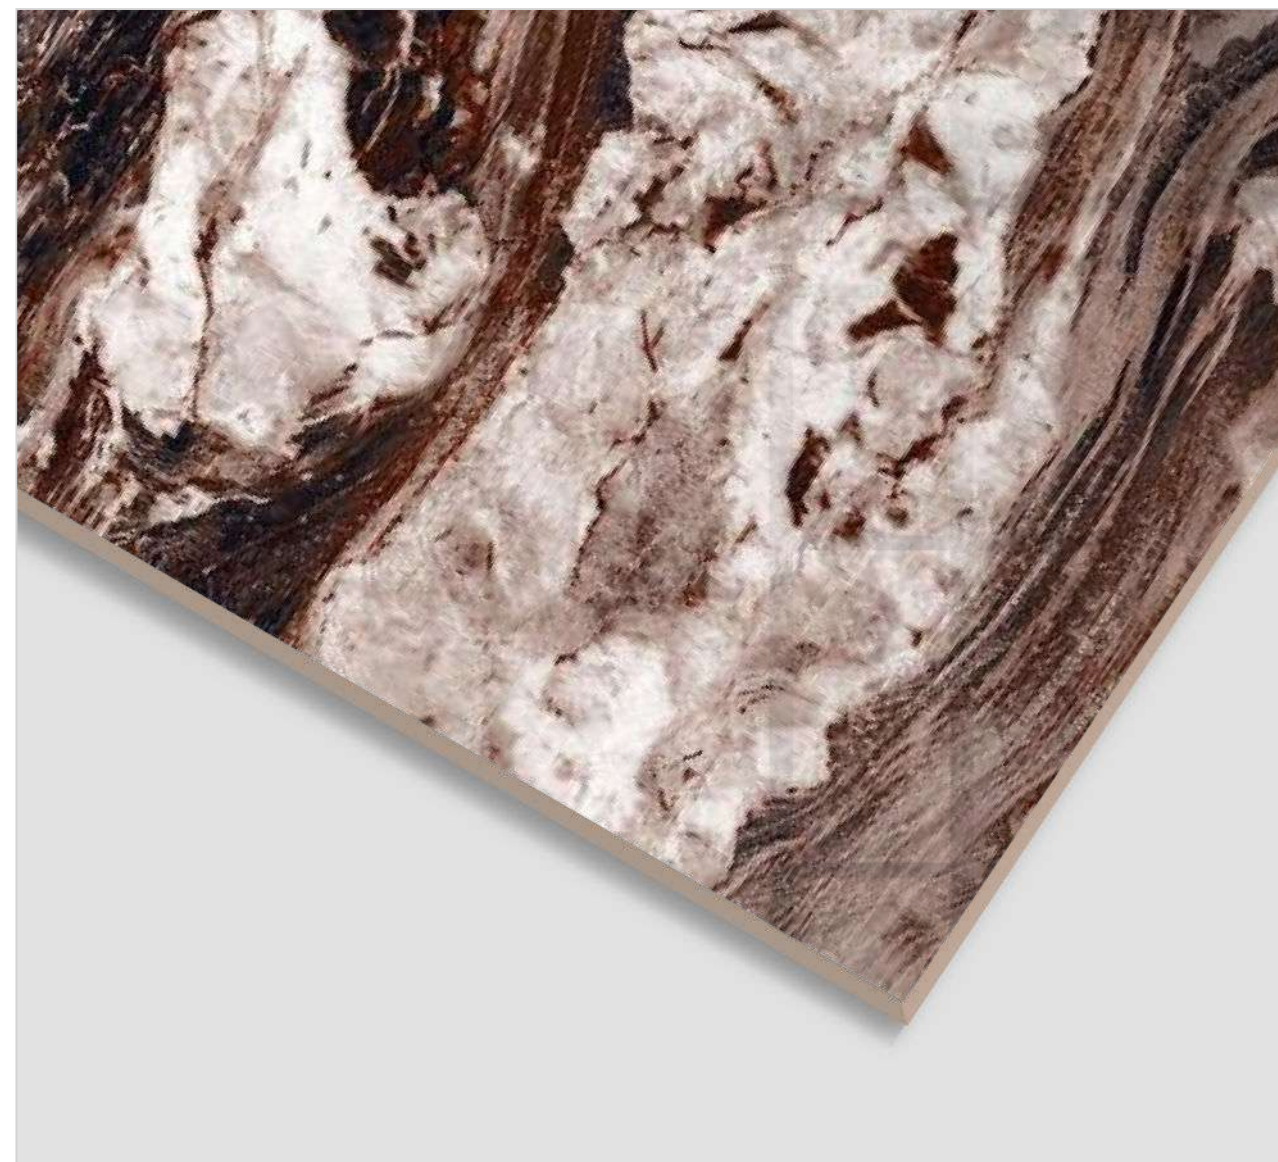

600x
1200MM

600x
600MM

SPERRO BLACK

FINISH
High Glossy

RANDOM
5