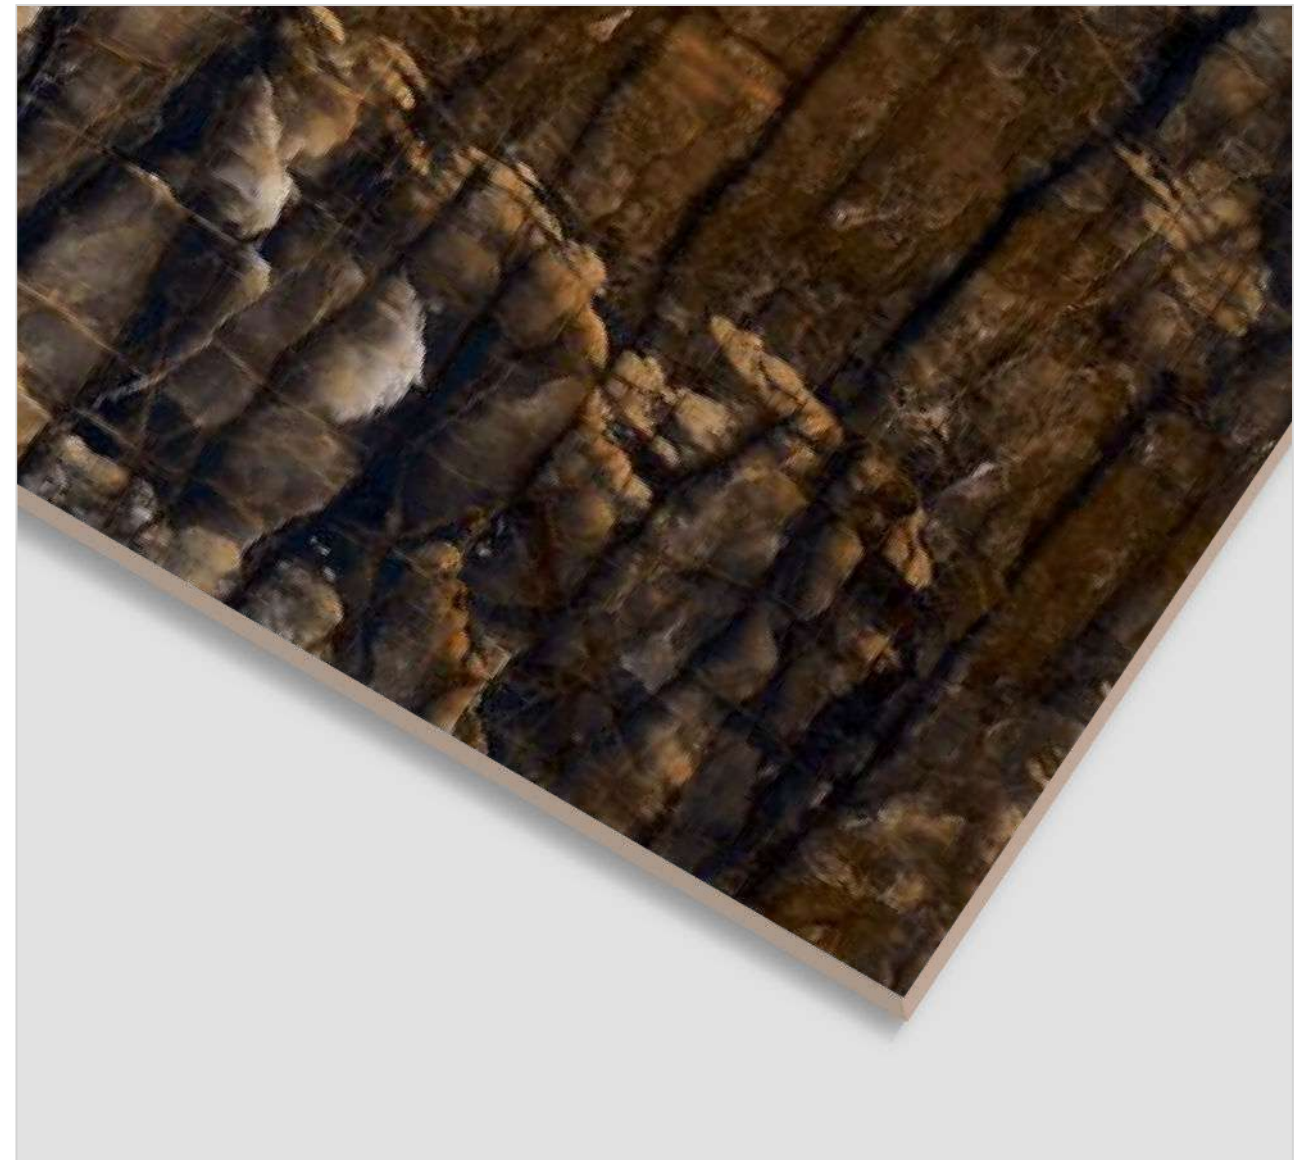

600x
1200MM

600x
600MM

SPARKLE BROWN

FINISH
High Glossy

RANDOM
3