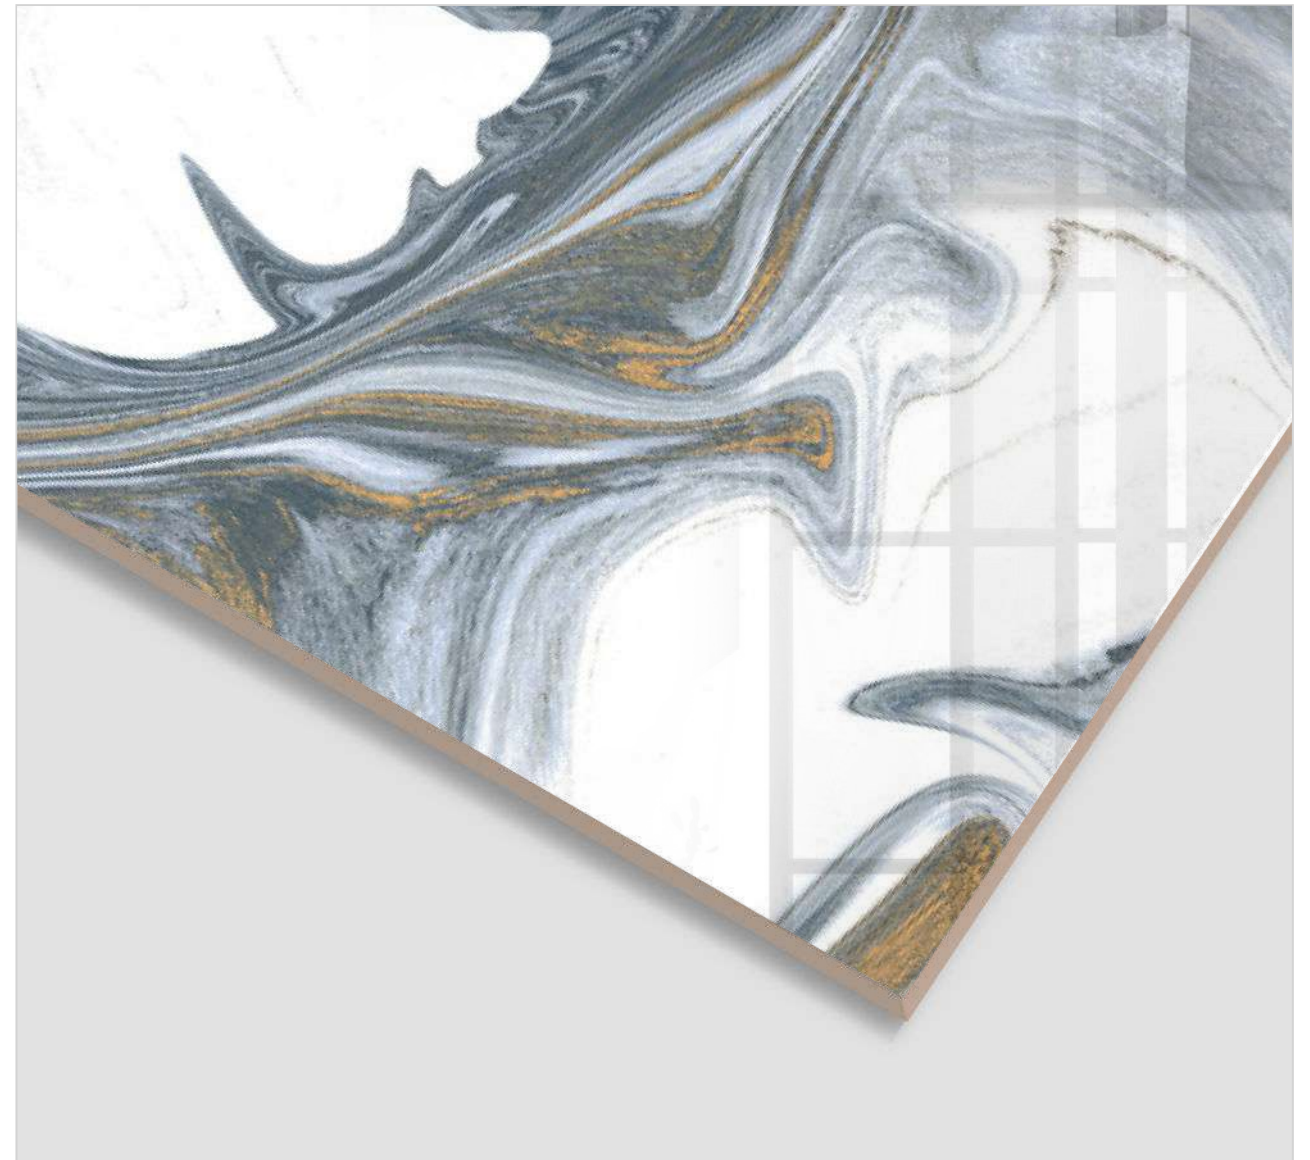

600x
1200MM

600x
600MM

VOLVO-17

FINISH
High Glossy

RANDOM
4