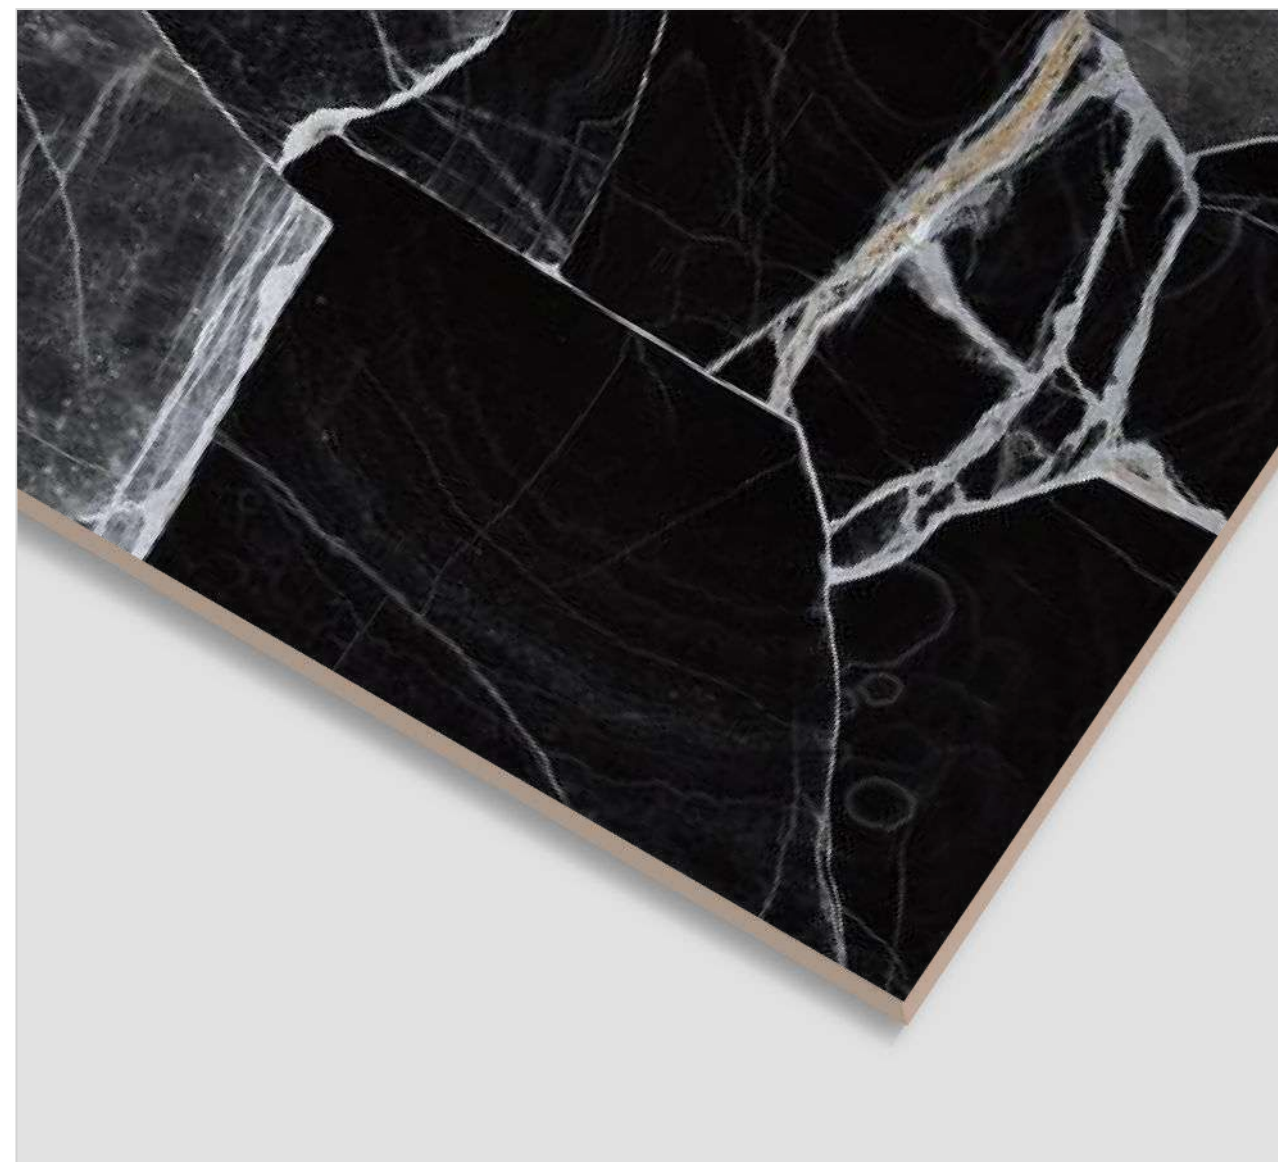

600x
1200MM

600x
600MM

ROYALTY BLACK

FINISH
High Glossy

RANDOM
4