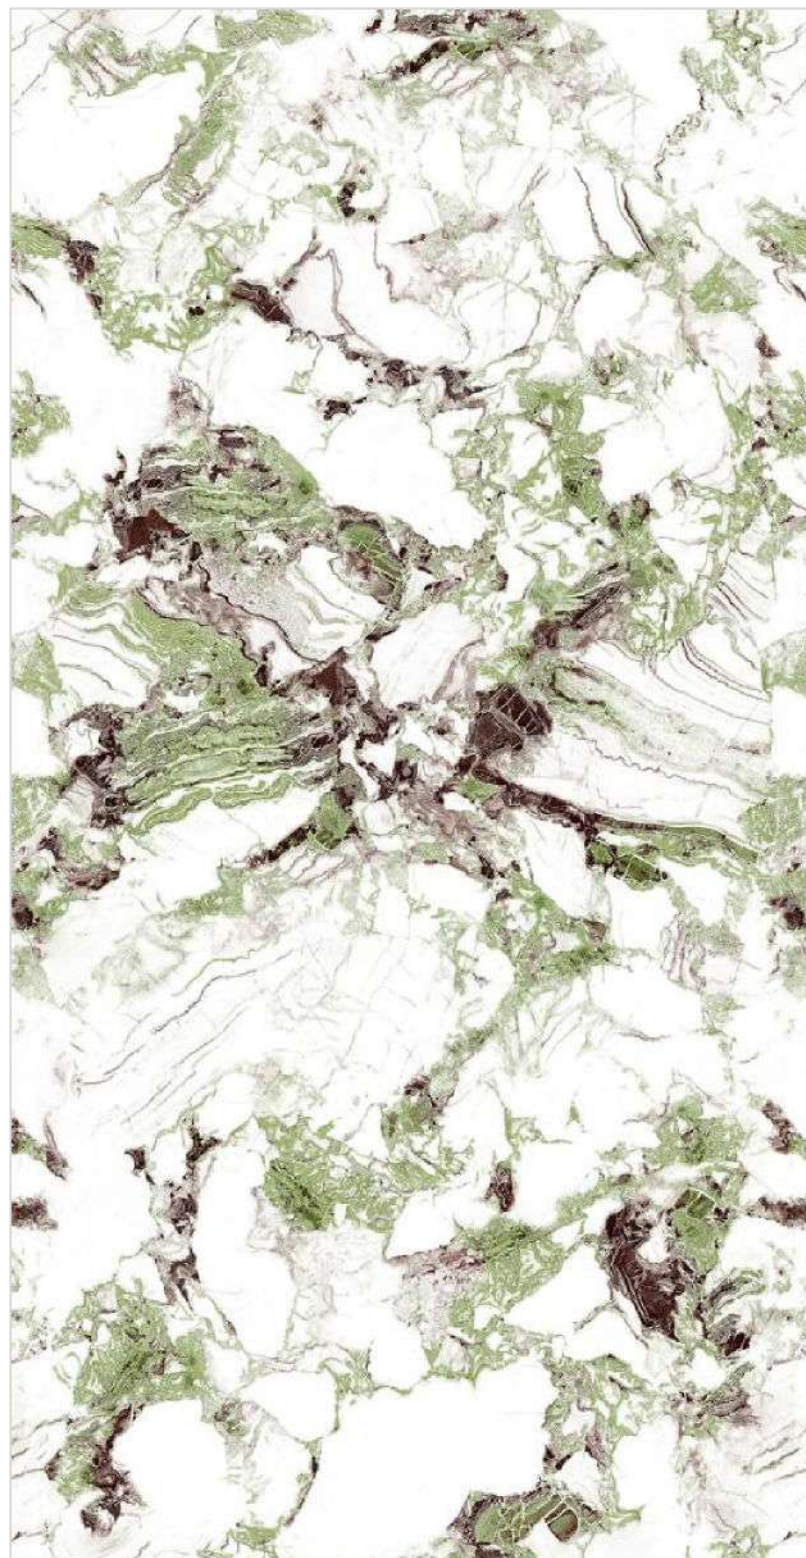

600x
1200MM

600x
600MM

TREMOLITE

FINISH
High Glossy

RANDOM
4