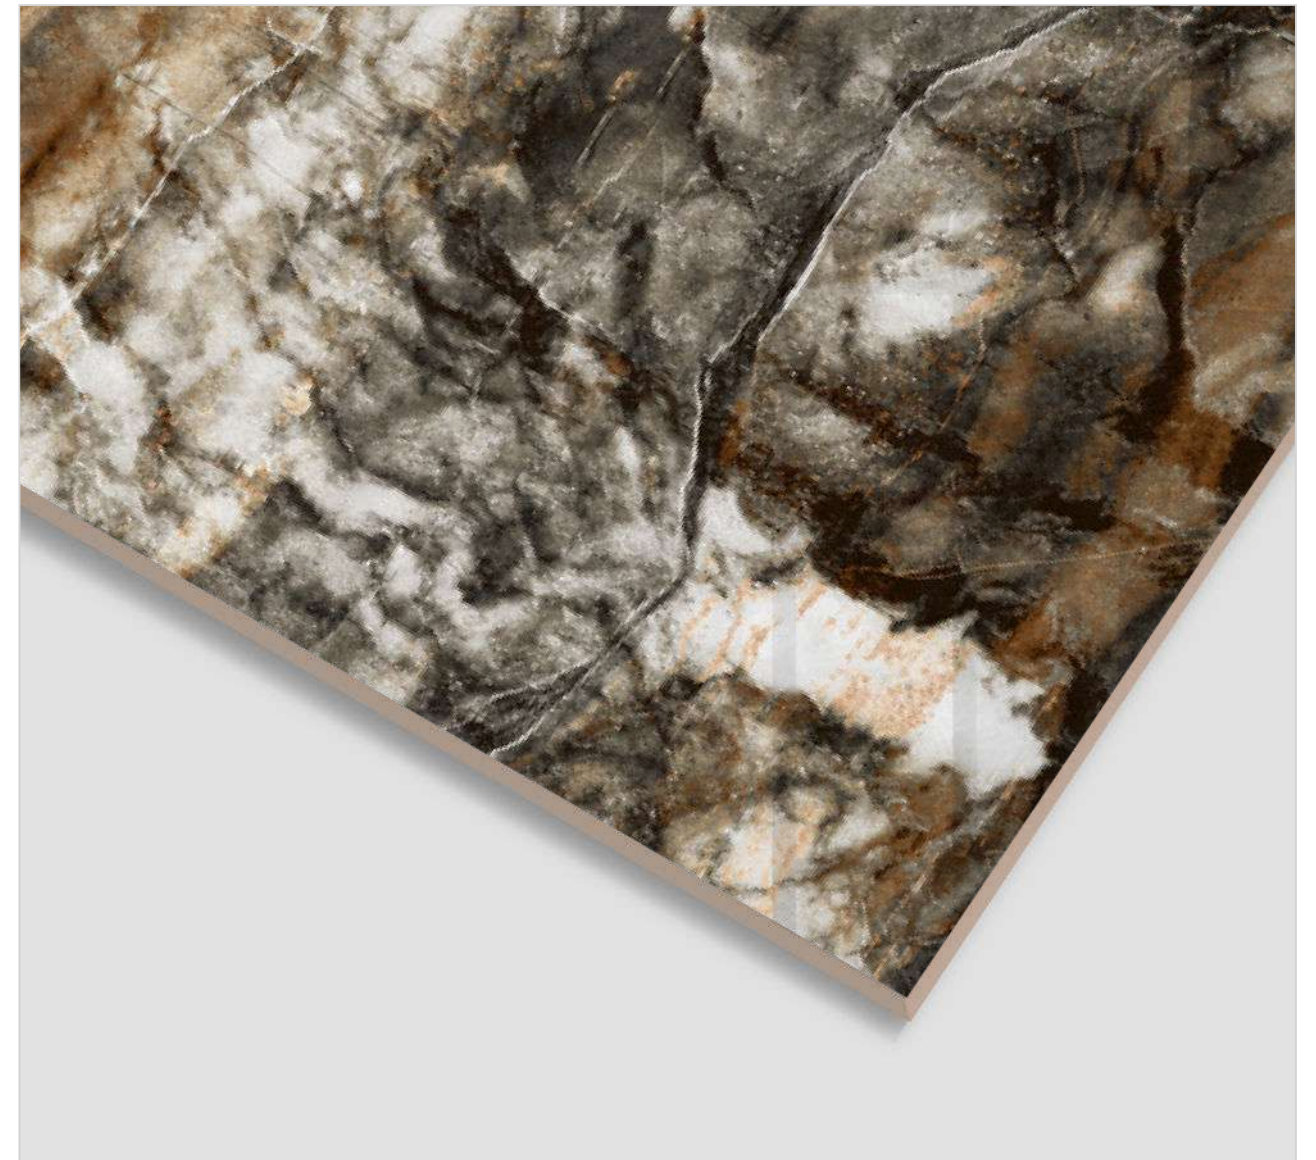

600x
1200MM

600x
600MM

ROCK BROWN

FINISH
High Glossy

RANDOM
4