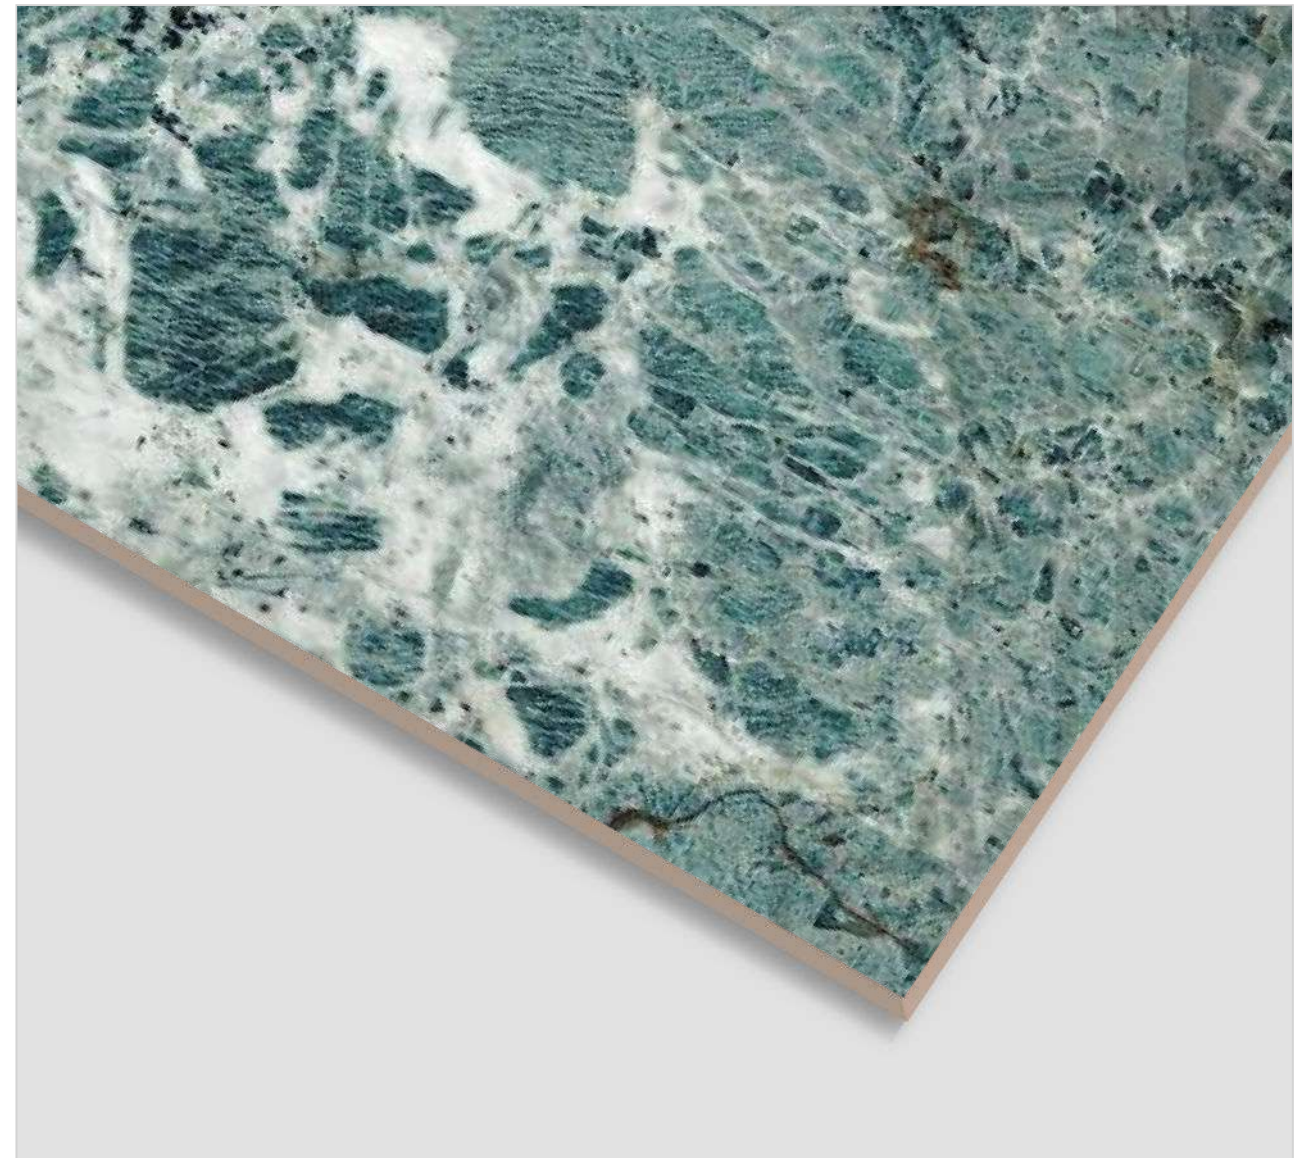

600x
1200MM

600x
600MM

TULUM AQUA

FINISH
High Glossy

RANDOM
1