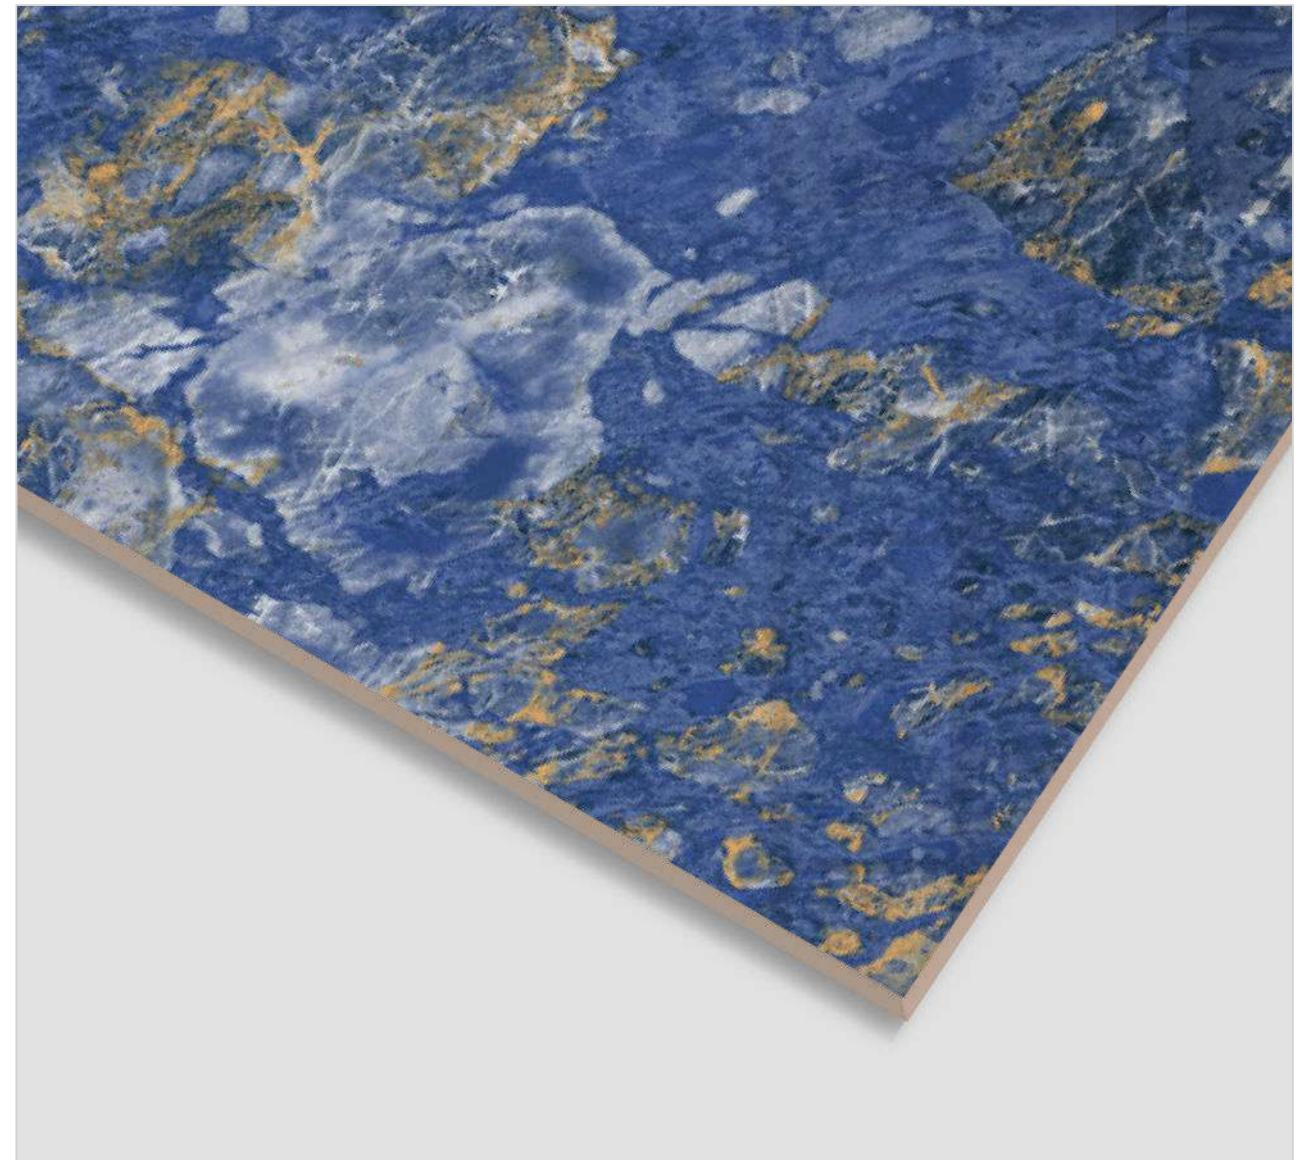

600x
1200MM

600x
600MM

SODALITE BLUE

FINISH
High Glossy

RANDOM
4