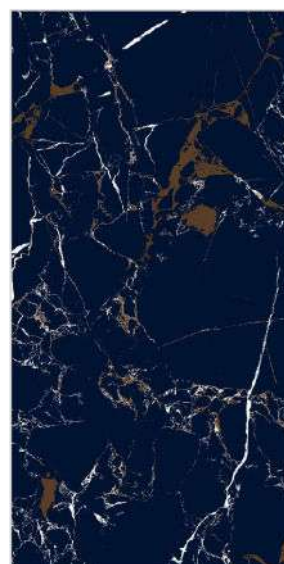

600x
1200MM

600x
600MM

THUNDER BLACK

FINISH
High Glossy

RANDOM
3