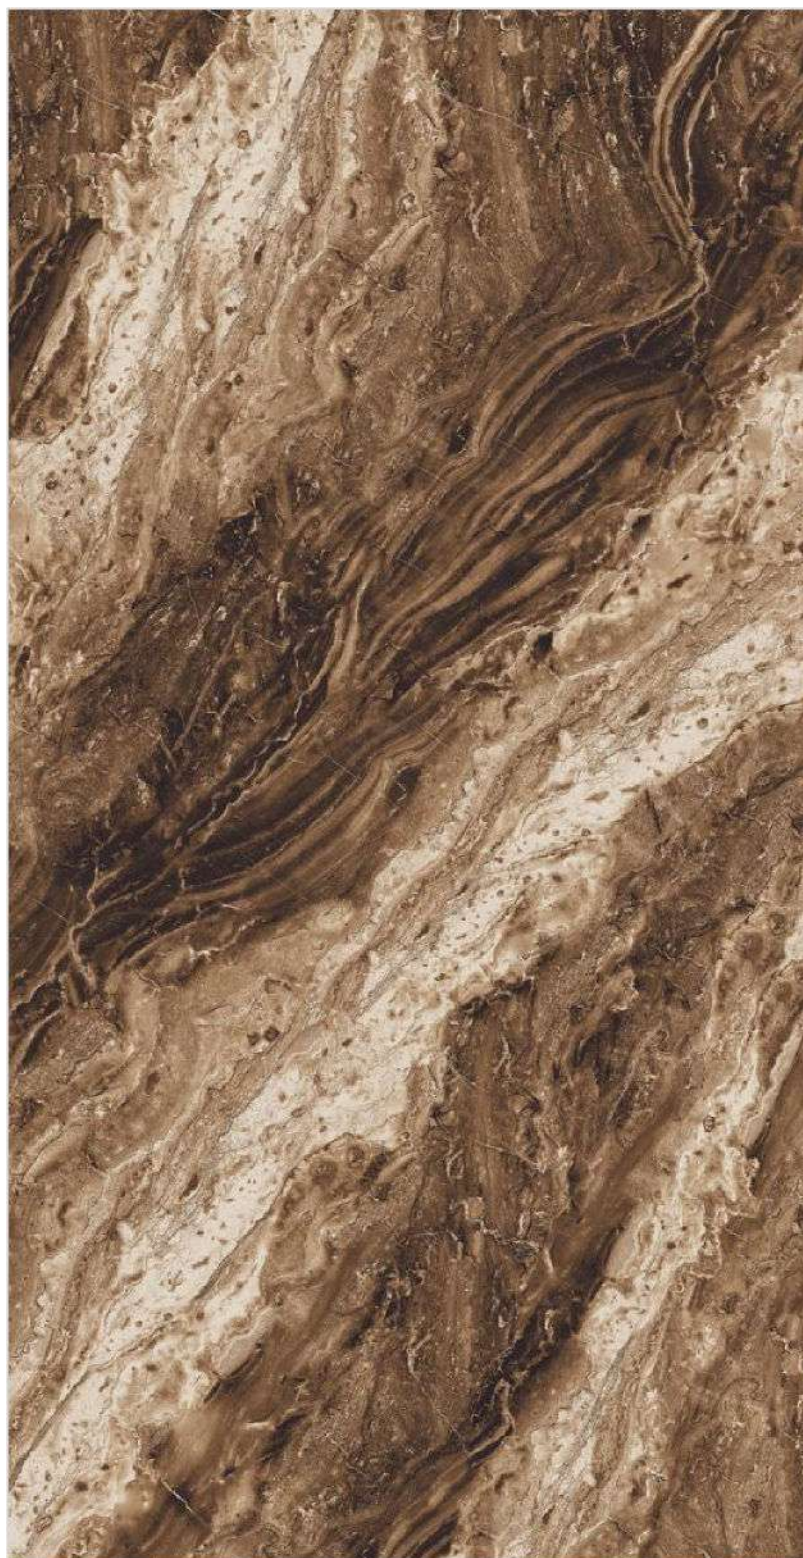

## SURPRISE PURPLE

FINISH  
**High Glossy**

RANDOM  
**3**

600x  
1200MM

600x  
600MM