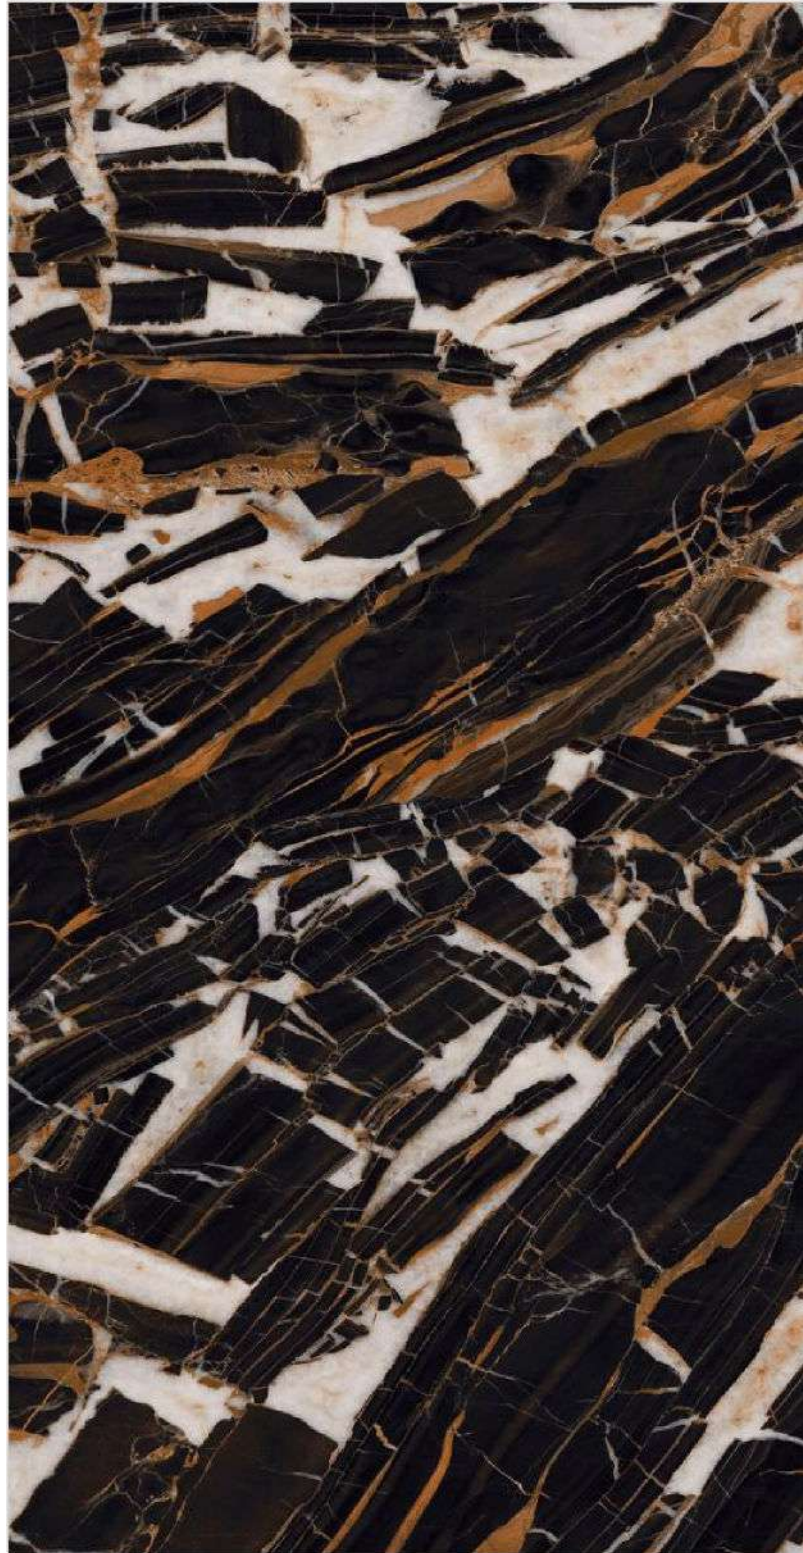

## VOLVO-19

FINISH  
**High Glossy**

RANDOM  
**4**

600x  
1200MM

600x  
600MM