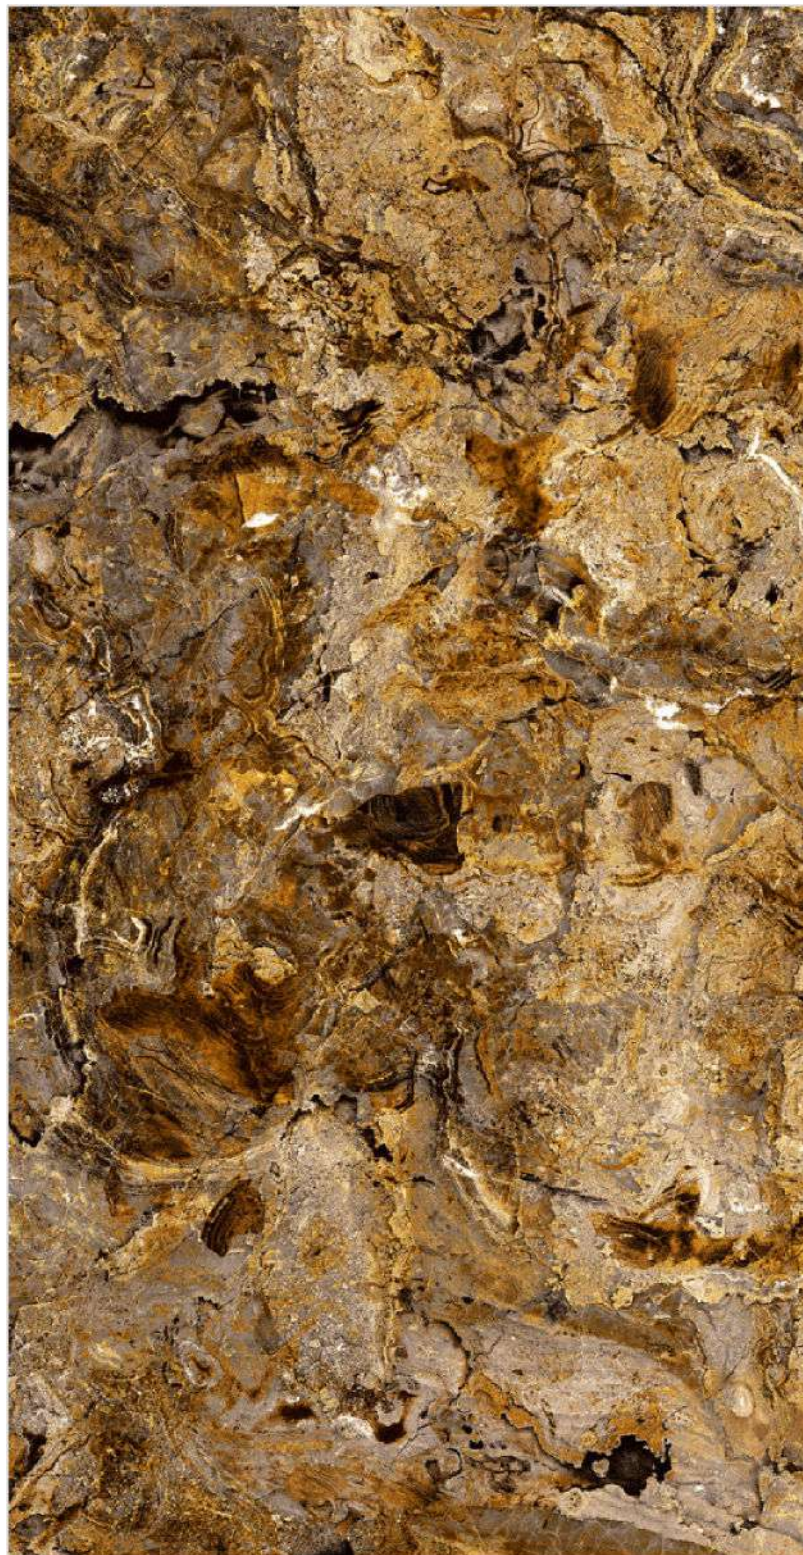

## QUARZITE BLUE

FINISH  
**High Glossy**

RANDOM  
**4**

QUARZITE BLUE

CLICK TO  
WATCH  
HD  
PHOTO

[www.sisamgranito.com](http://www.sisamgranito.com)

600x  
1200MM

600x  
600MM