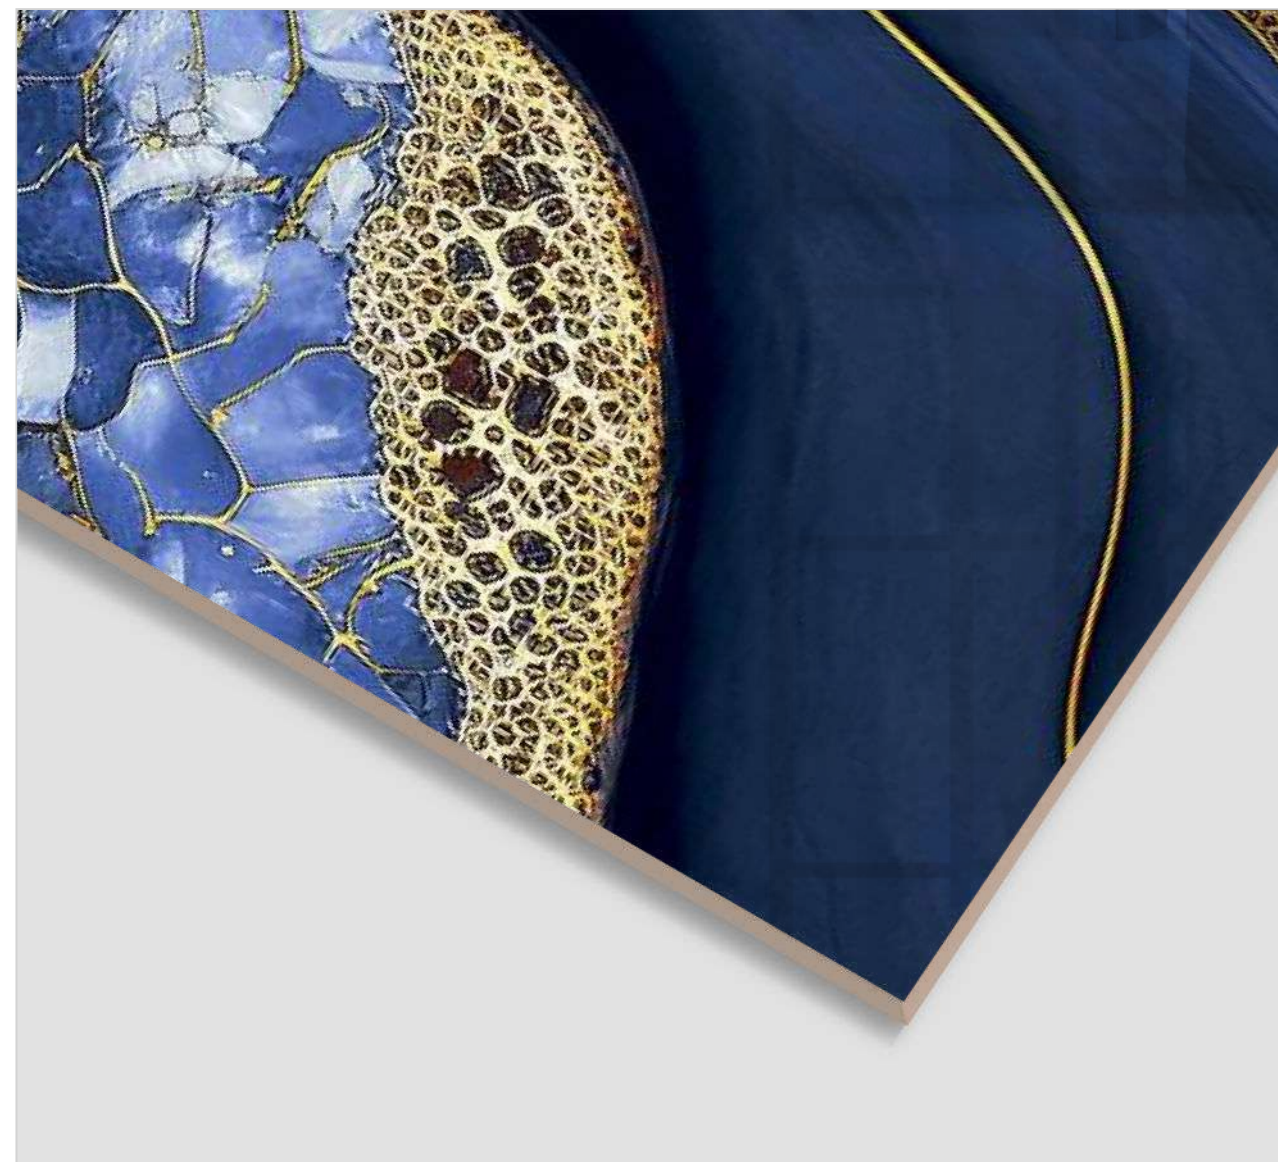

600x
1200MM

600x
600MM

SAPPHIRE BLUE

FINISH
High Glossy

RANDOM
1