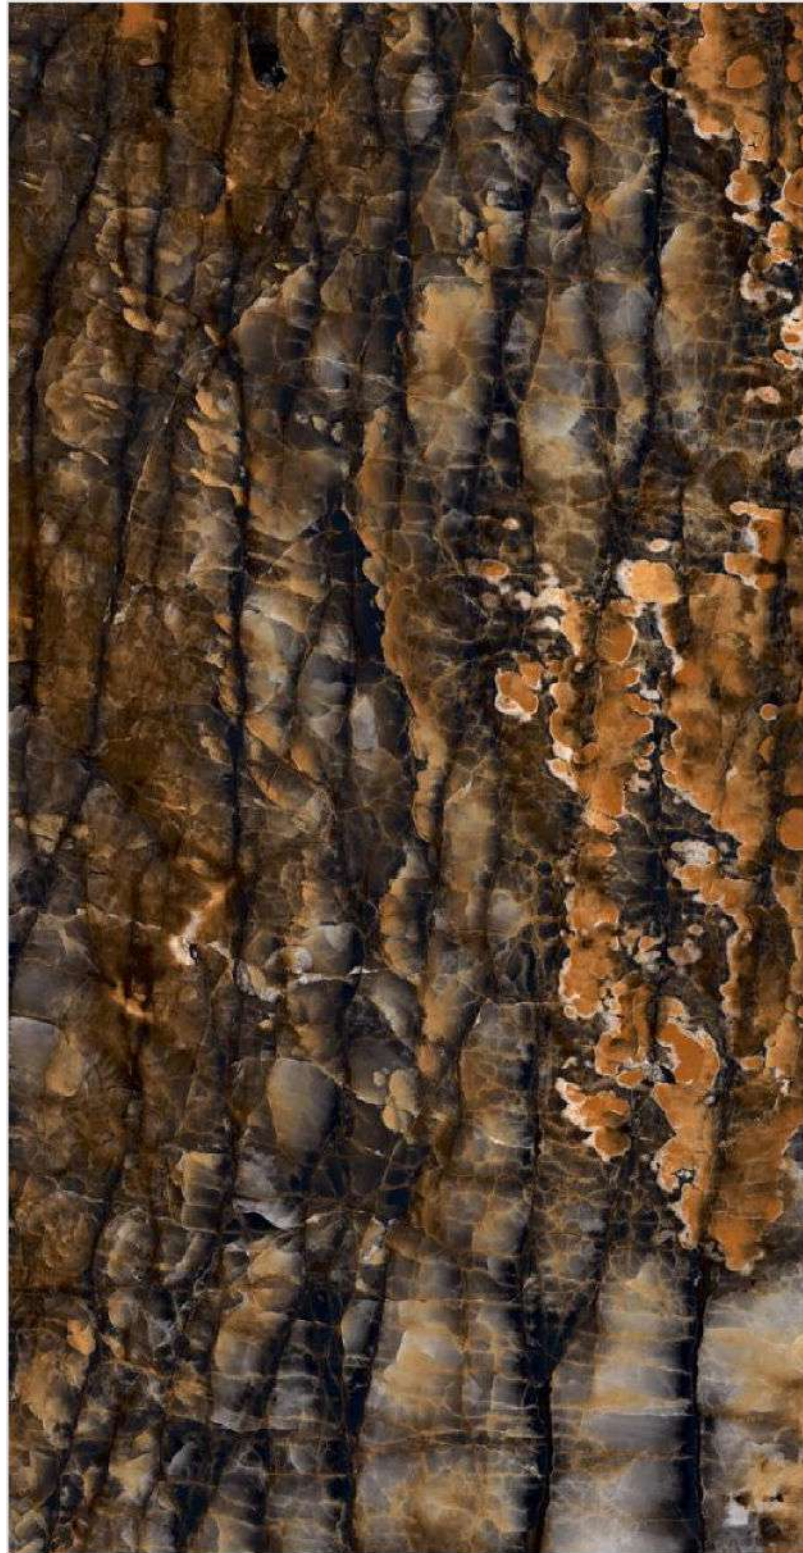

## SODALITE BLUE

FINISH  
**High Glossy**

RANDOM  
**4**

600x  
1200MM

600x  
600MM