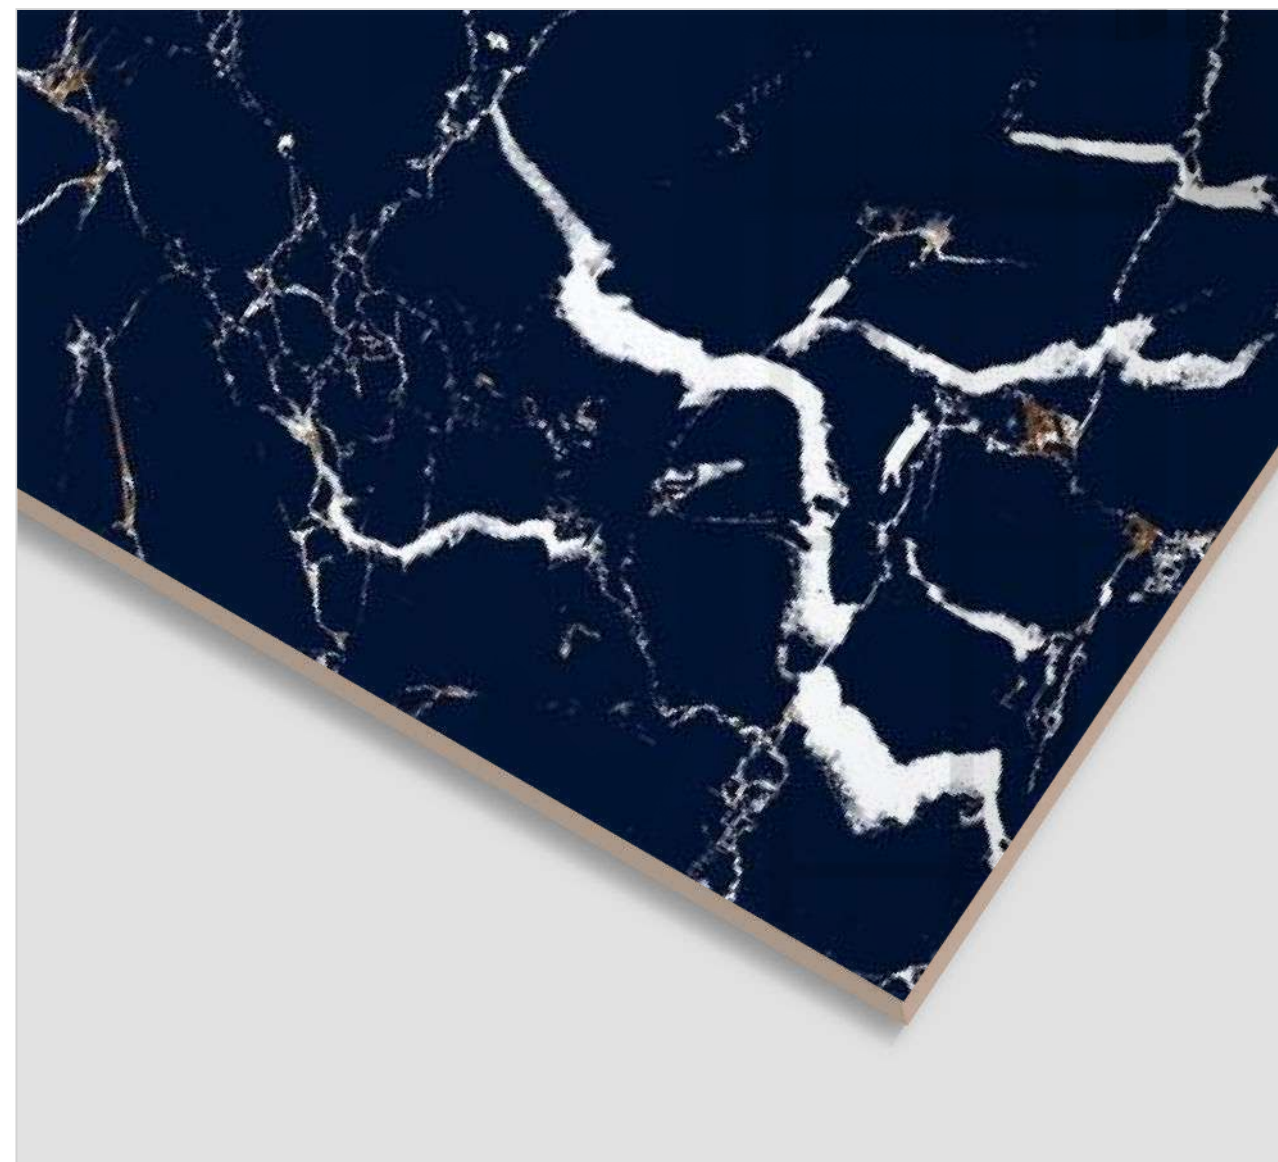

600x
1200MM

600x
600MM

THUNDER BLACK

FINISH
High Glossy

RANDOM
3