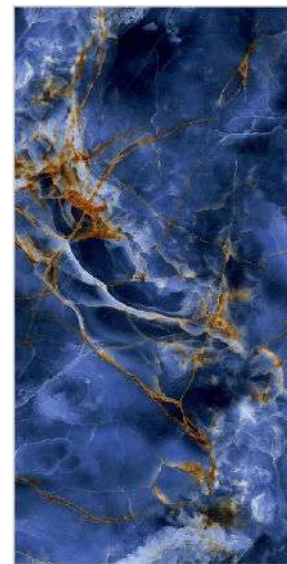

600x
1200MM

600x
600MM

ROYAL BLUE

FINISH
High Glossy

RANDOM
1