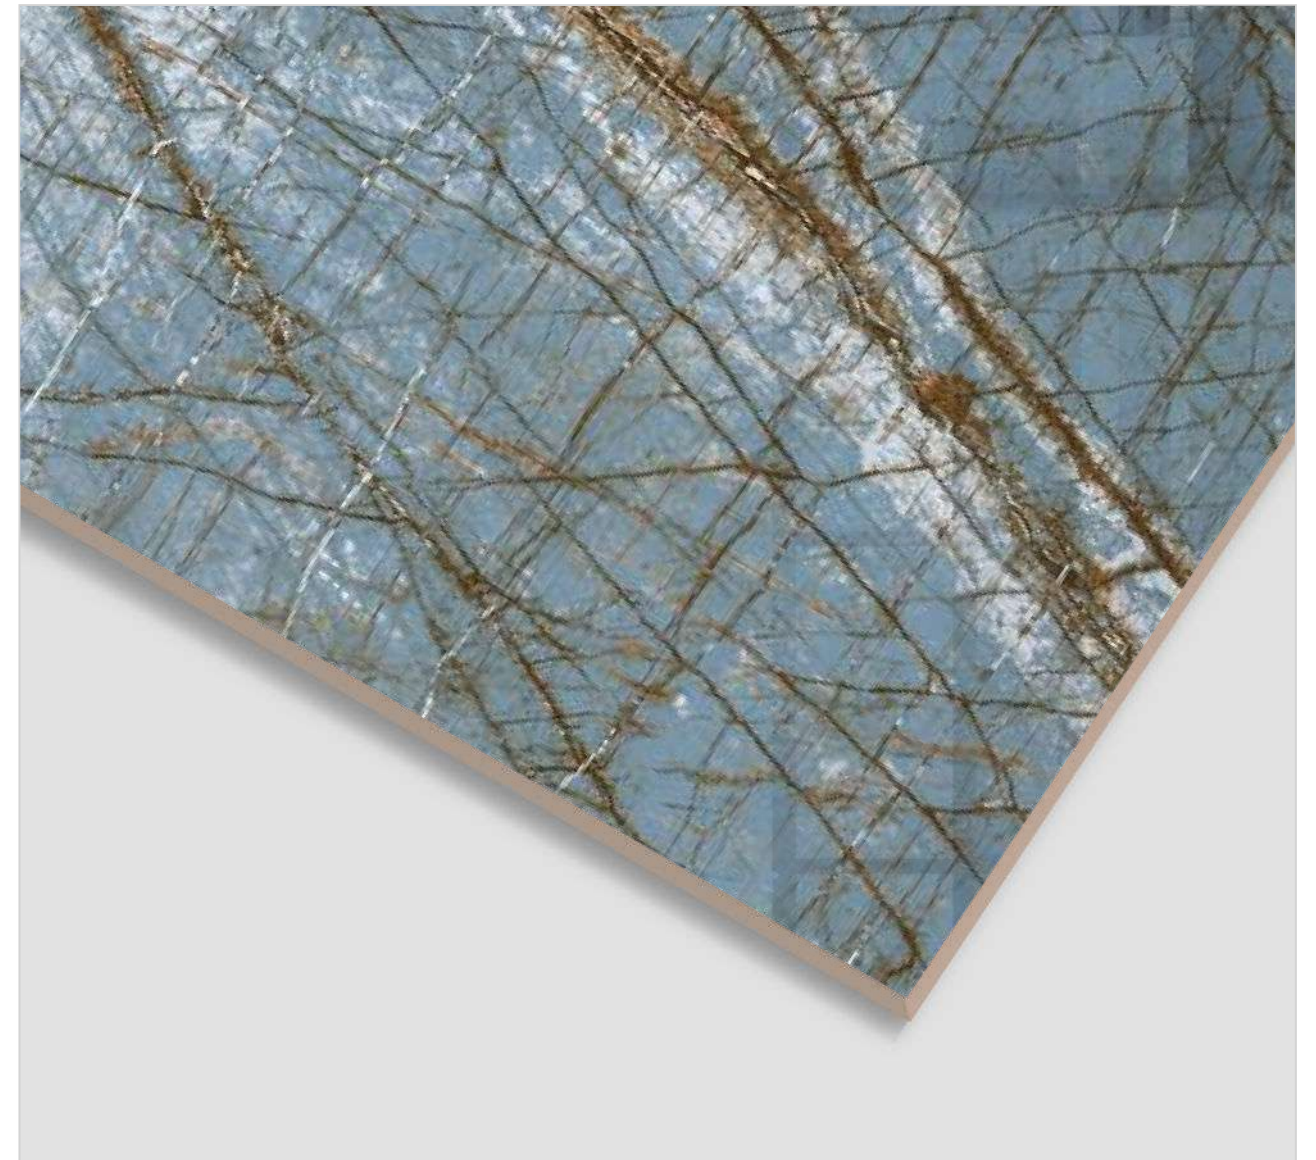

600x
1200MM

600x
600MM

SAFARI TEAL

FINISH
High Glossy

RANDOM
3