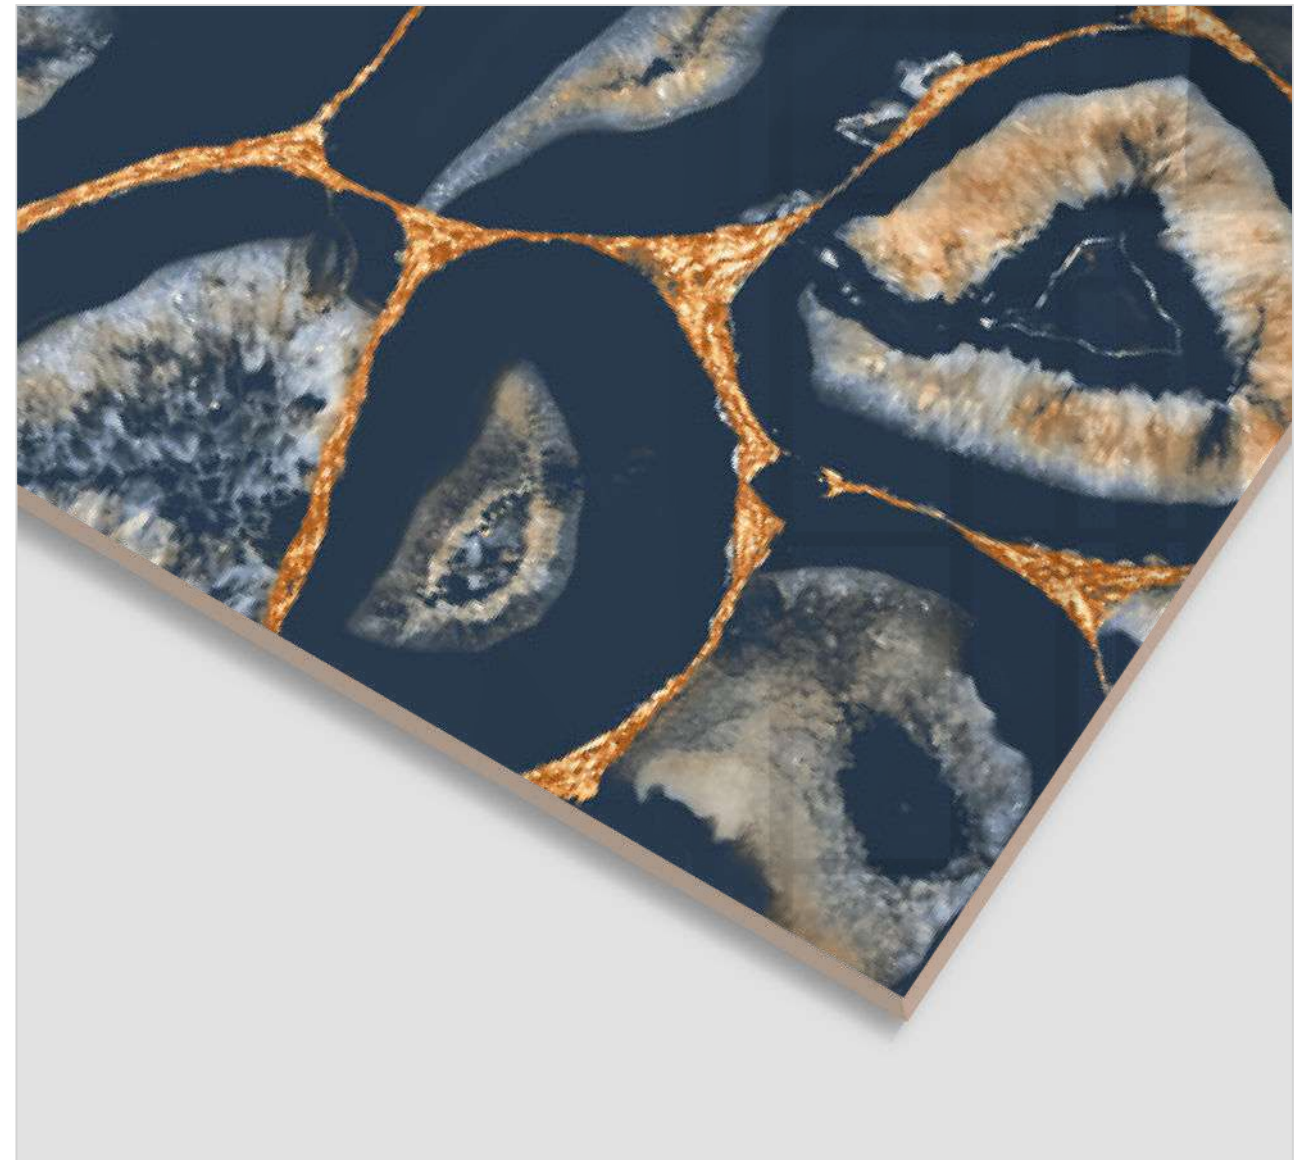

600x
1200MM

600x
600MM

UMBRA BLUE

FINISH
High Glossy

RANDOM
4