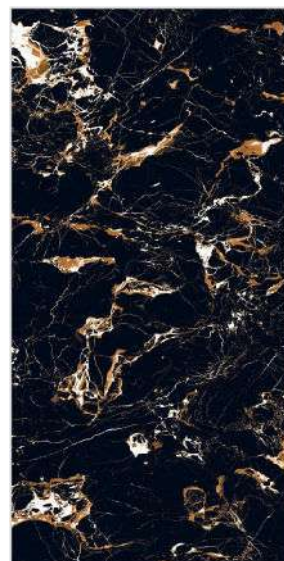

600x
1200MM

600x
600MM

PETRO DARK

FINISH
High Glossy

RANDOM
4