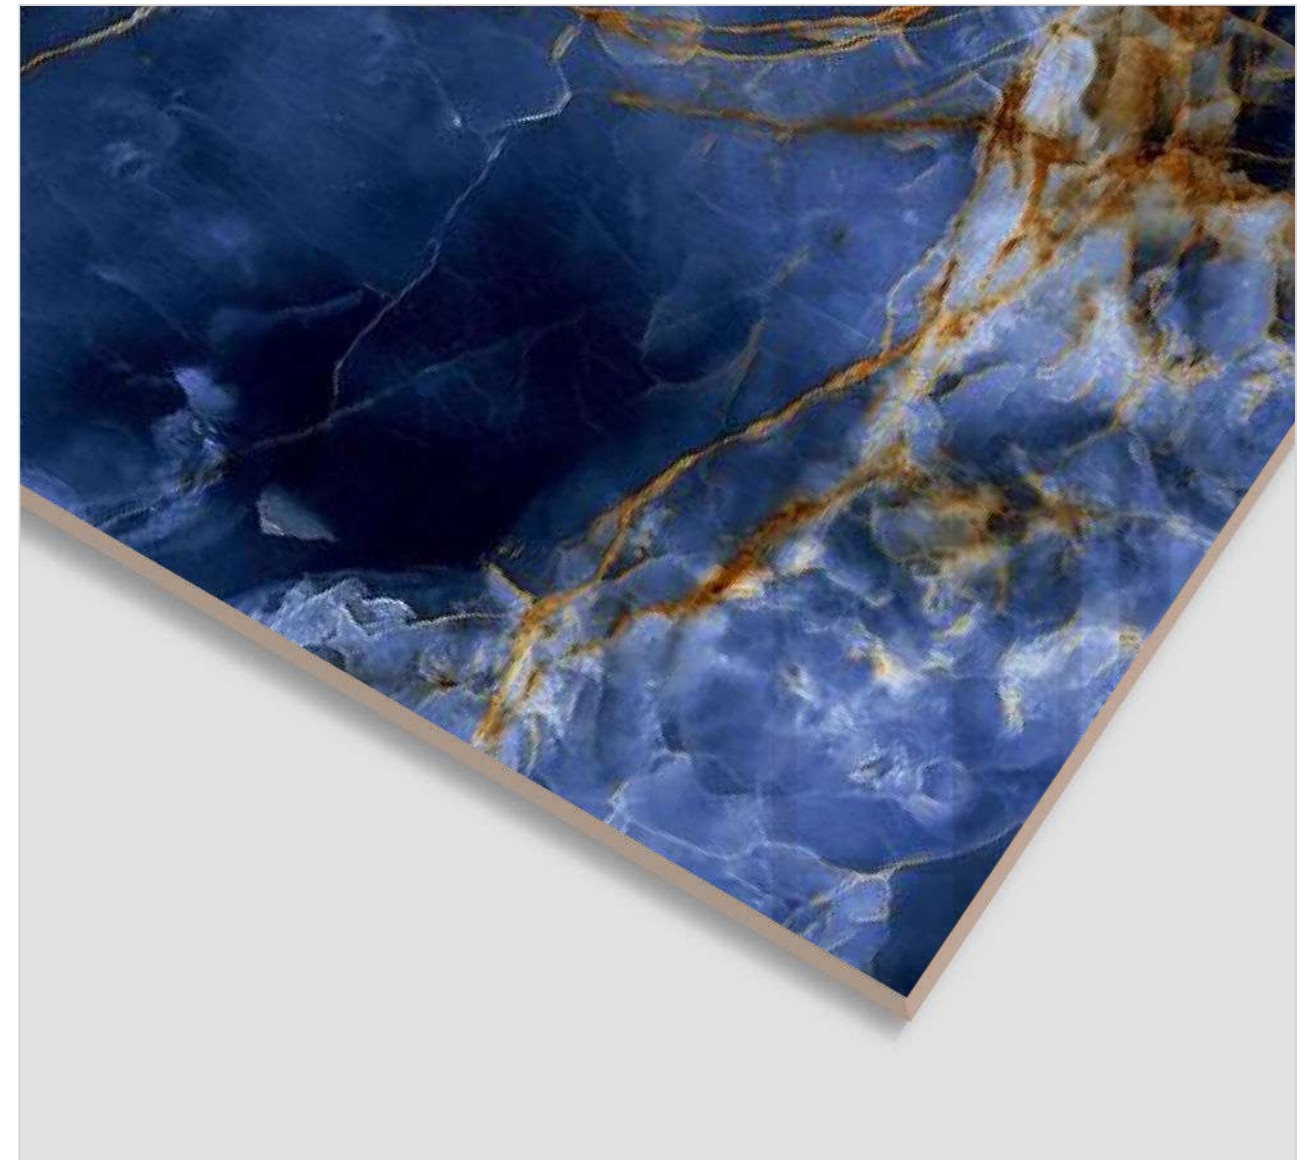

600x
1200MM

600x
600MM

ROYAL BLUE

FINISH
High Glossy

RANDOM
1