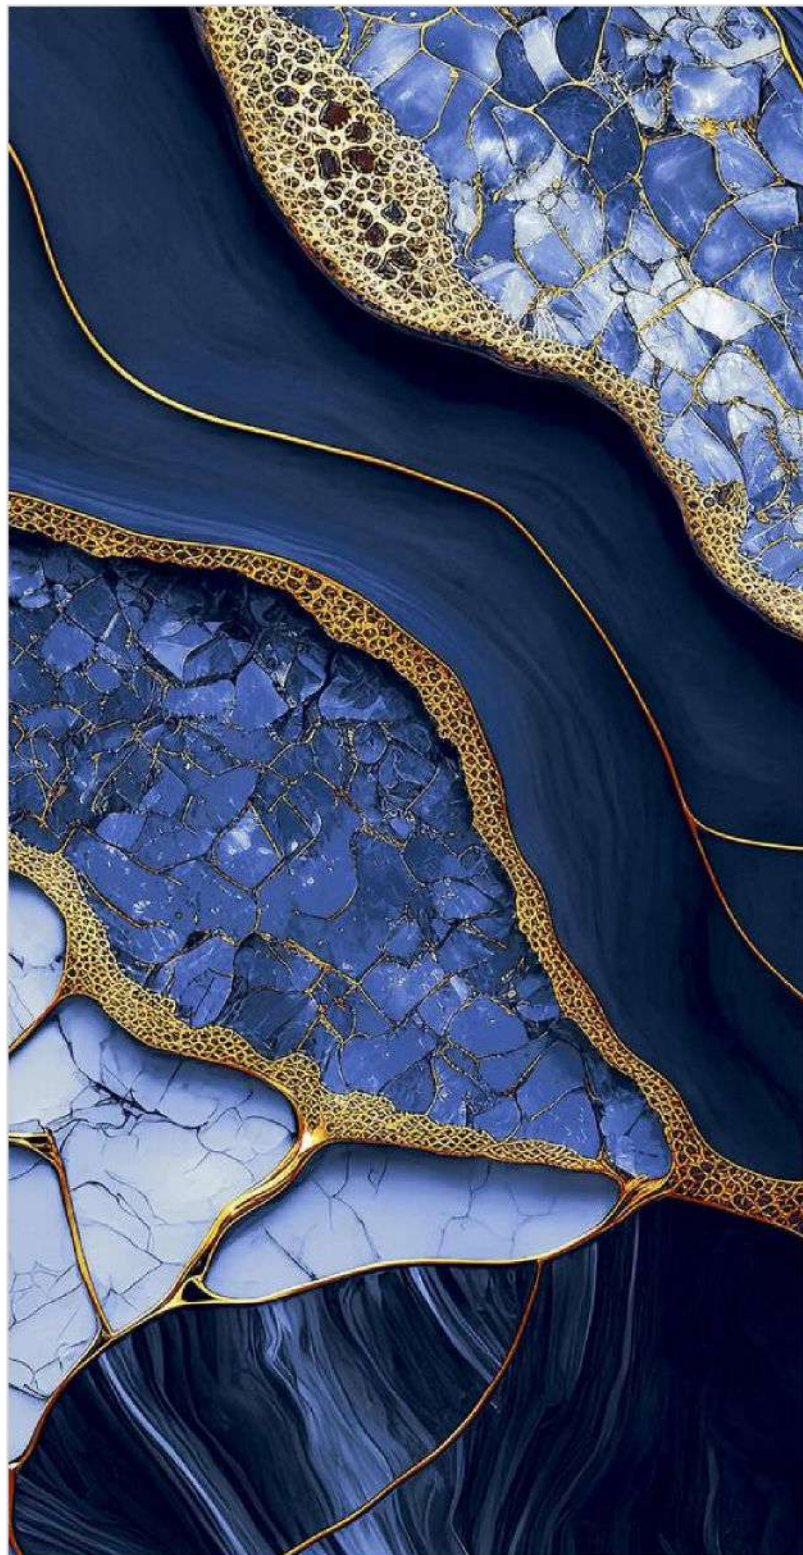

## SAHARA WHITE

FINISH  
**High Glossy**

RANDOM  
**4**

600x  
1200MM

600x  
600MM