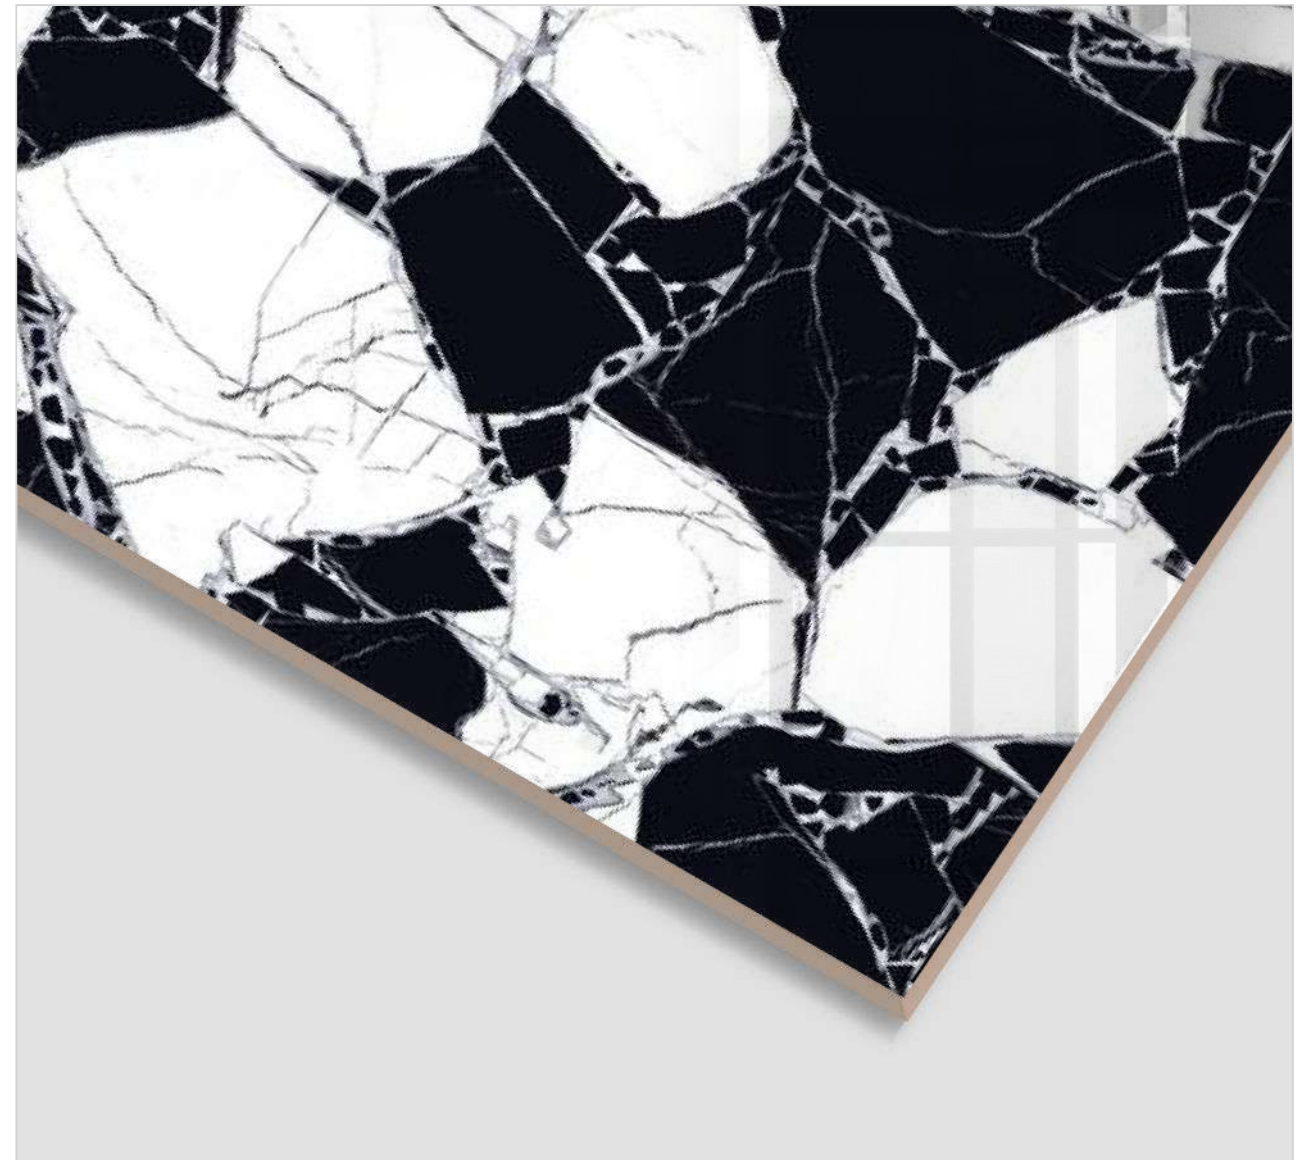

600x
1200MM

600x
600MM

STROM BLACK

FINISH
High Glossy

RANDOM
2