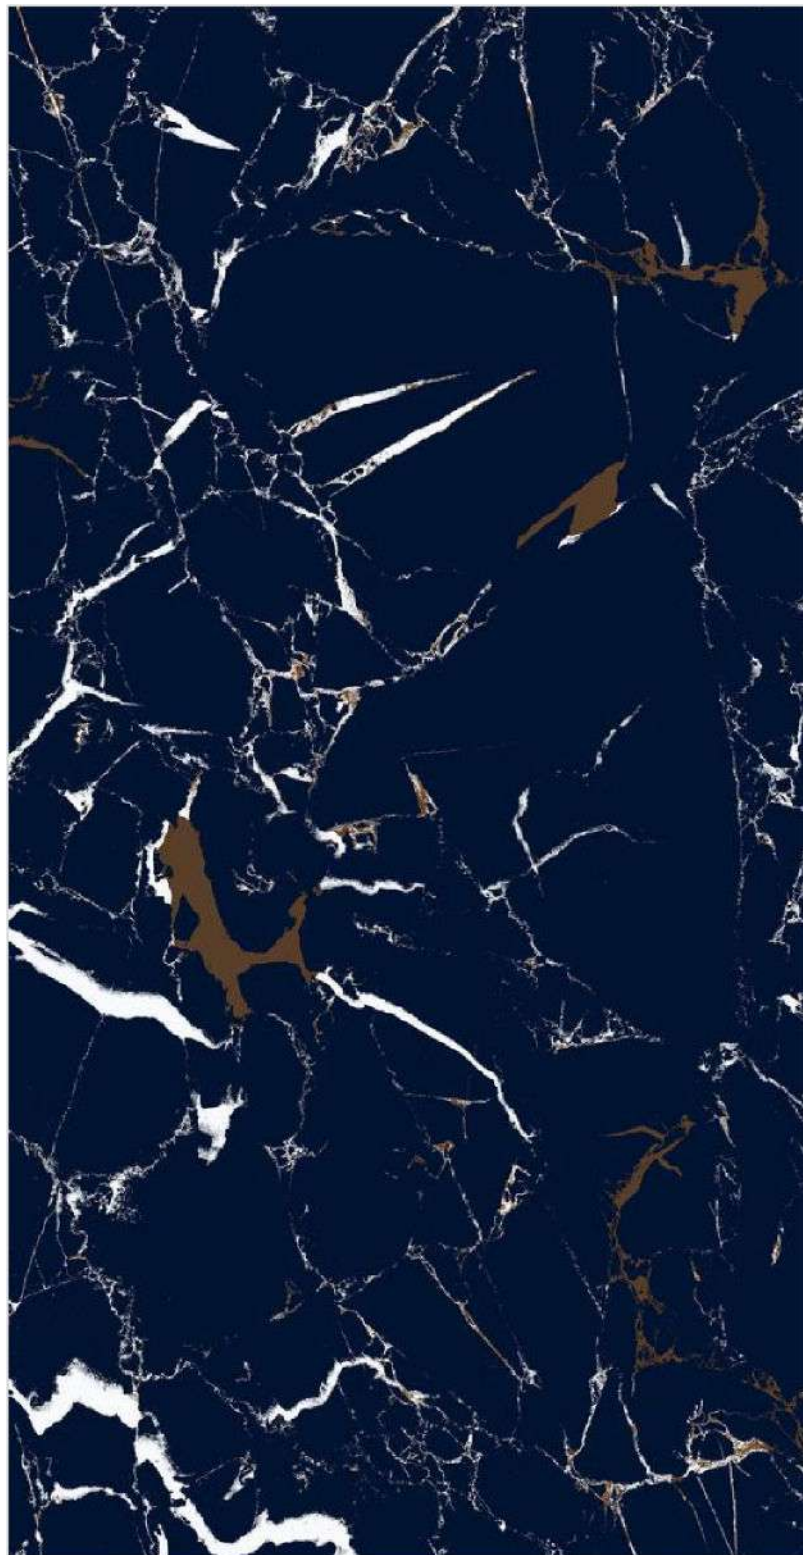

## THAR BLUE

FINISH  
**High Glossy**

RANDOM  
**3**

THAR BLUE

CLICK TO  
WATCH  
HD  
PHOTO

[www.sisamgranito.com](http://www.sisamgranito.com)

600x  
1200MM

600x  
600MM