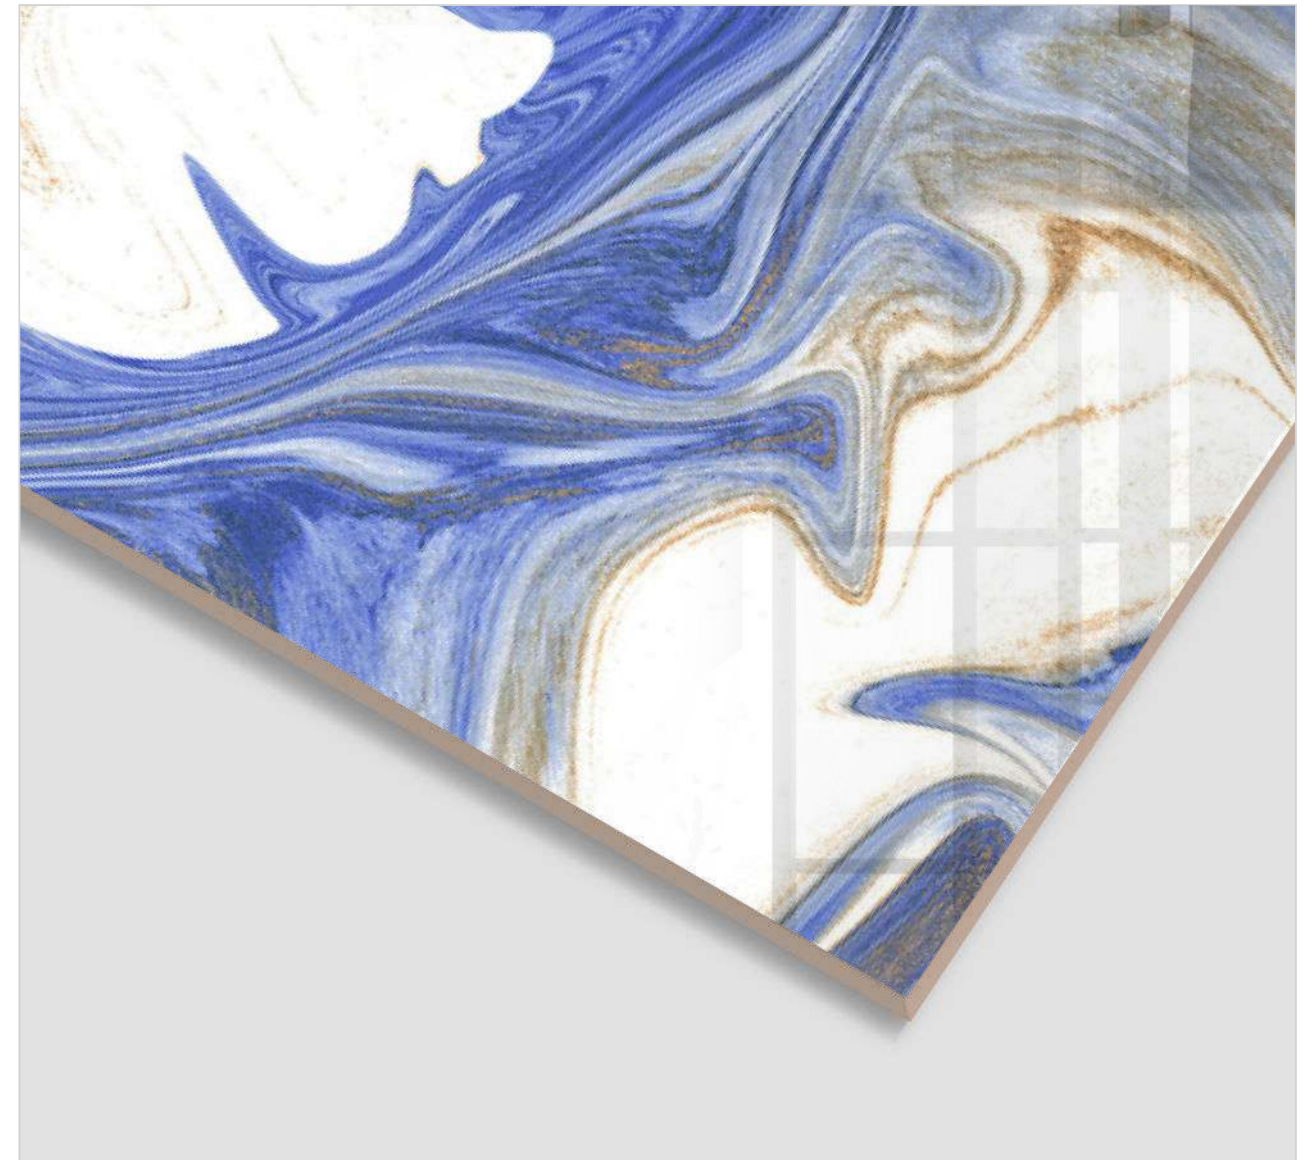

600x
1200MM

600x
600MM

VOLVO-19

FINISH
High Glossy

RANDOM
4