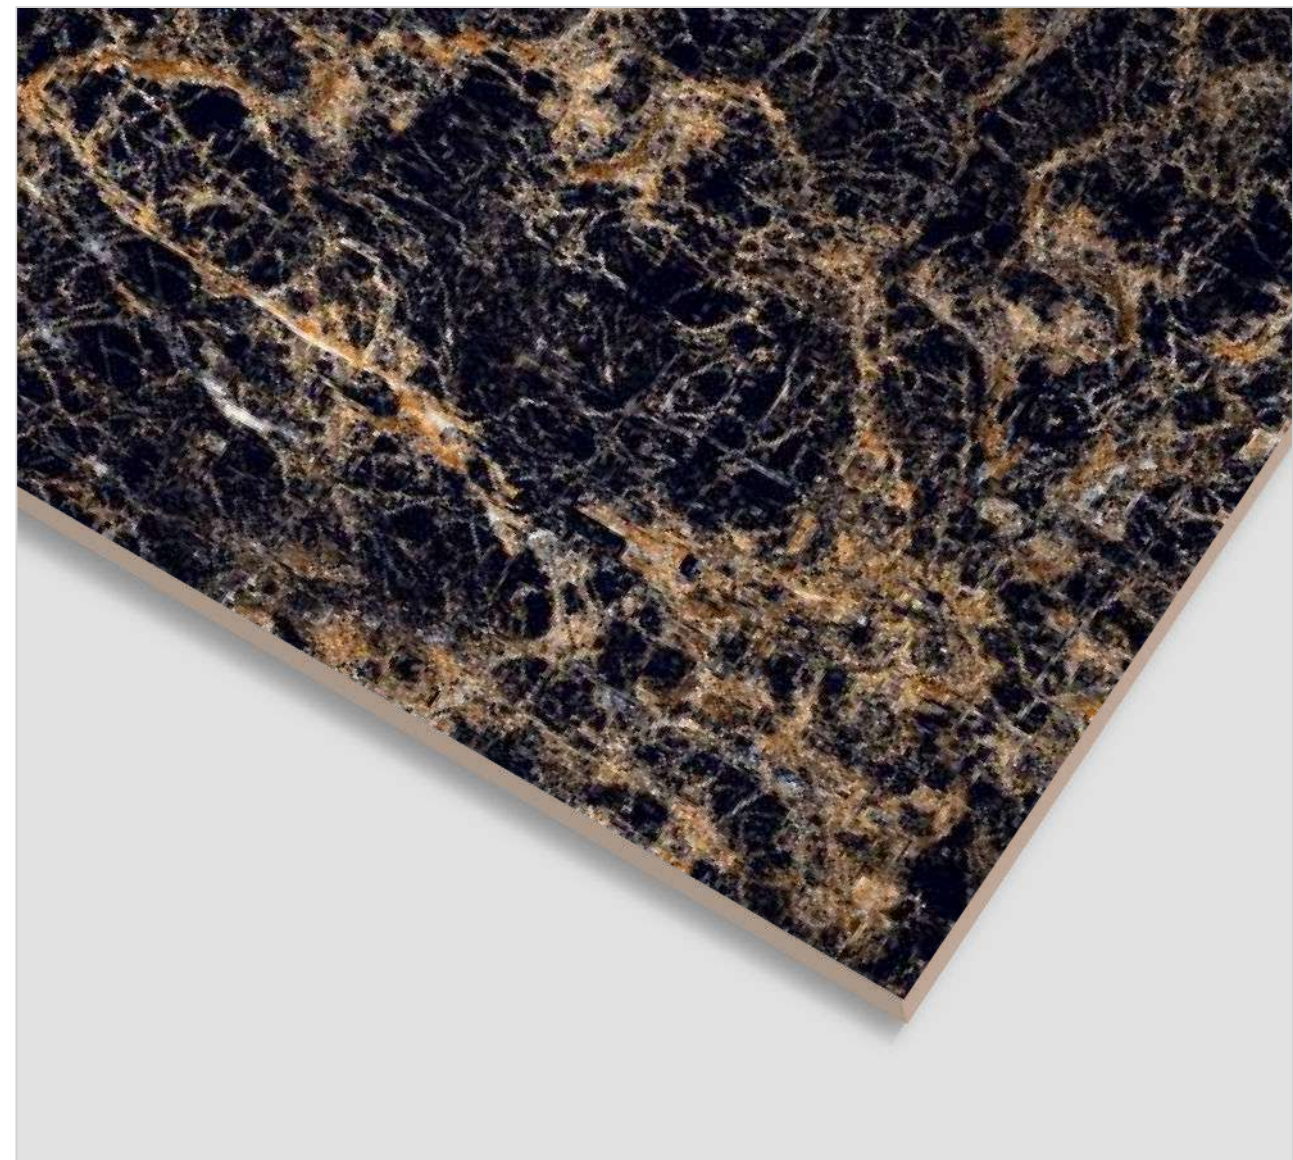

600x
1200MM

600x
600MM

SPIDER GOLD

FINISH
High Glossy

RANDOM
3