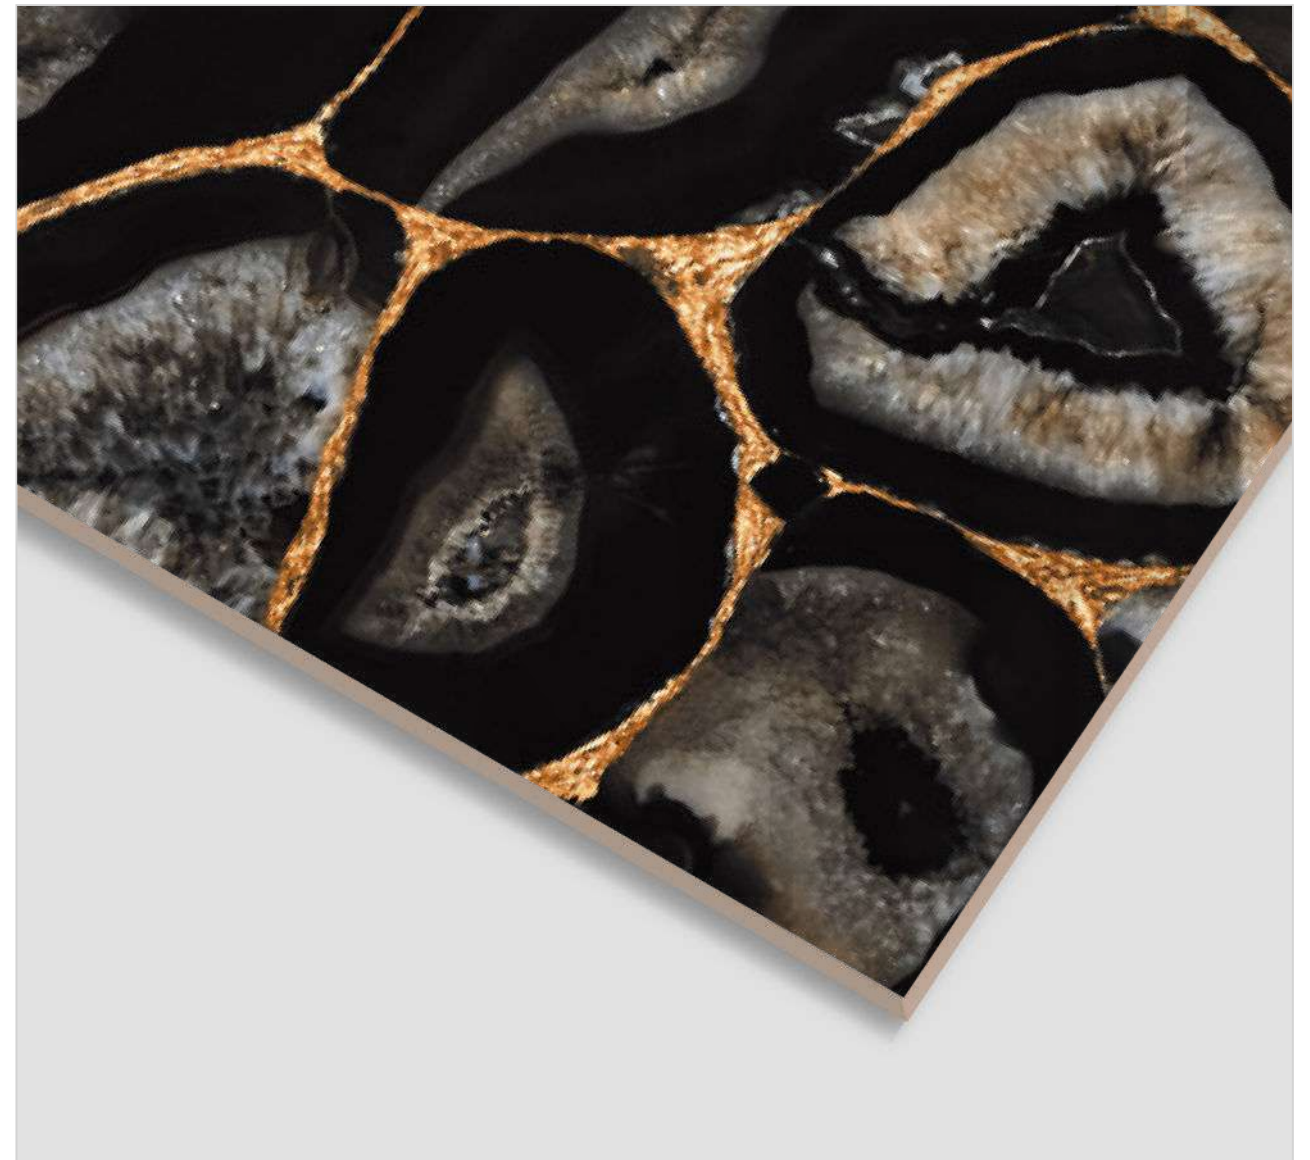

600x
1200MM

600x
600MM

UMBRA GOLD

FINISH
High Glossy

RANDOM
4