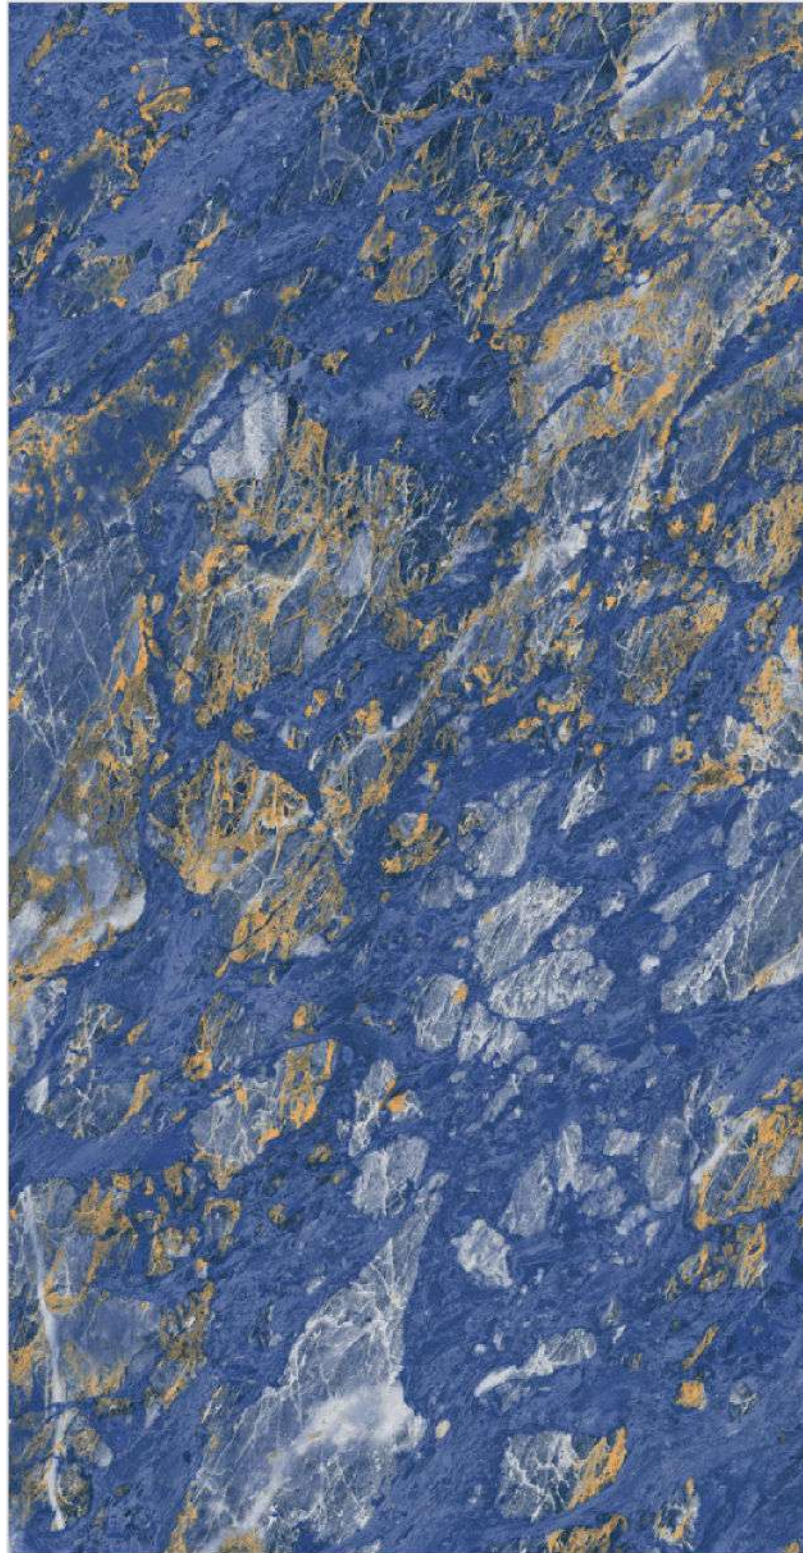

## SKYLINE DARK

FINISH  
**High Glossy**

RANDOM  
**4**

600x  
1200MM

600x  
600MM