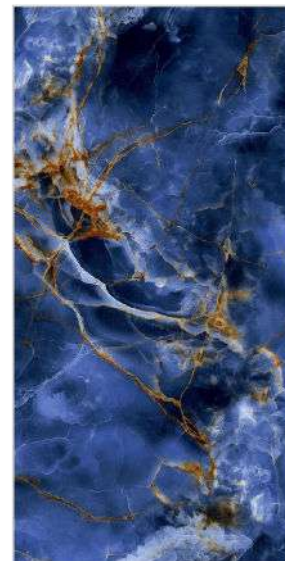

600x
1200MM

600x
600MM

ROYAL BLUE

FINISH
High Glossy

RANDOM
1