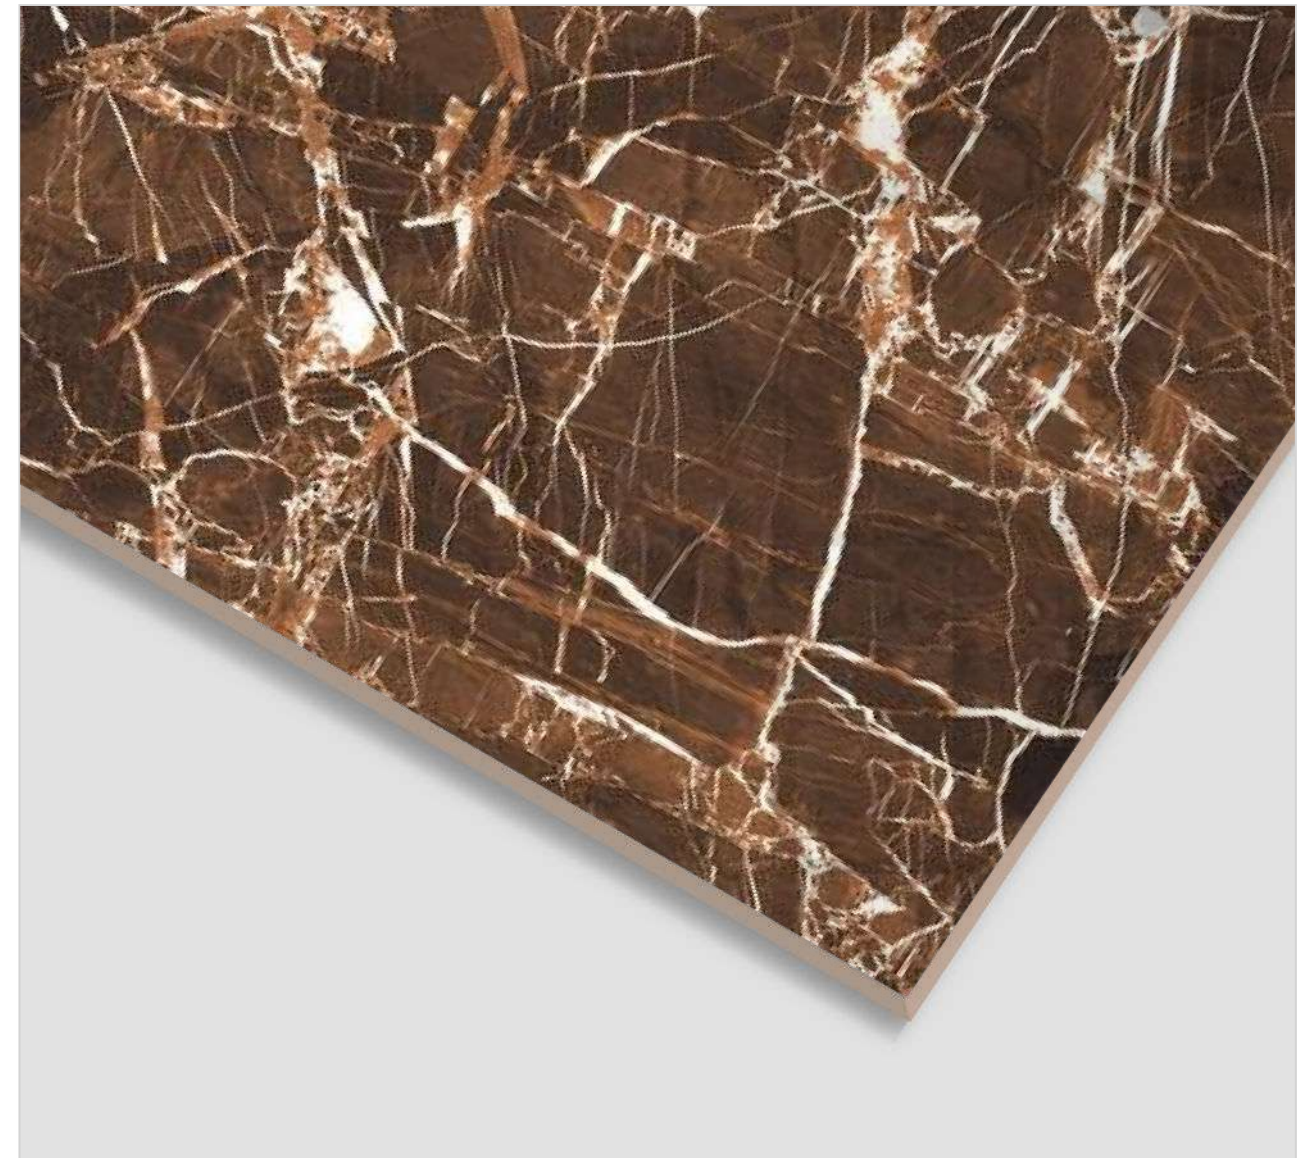

600x
1200MM

600x
600MM

ROSATA BROWN

FINISH
High Glossy

RANDOM
3