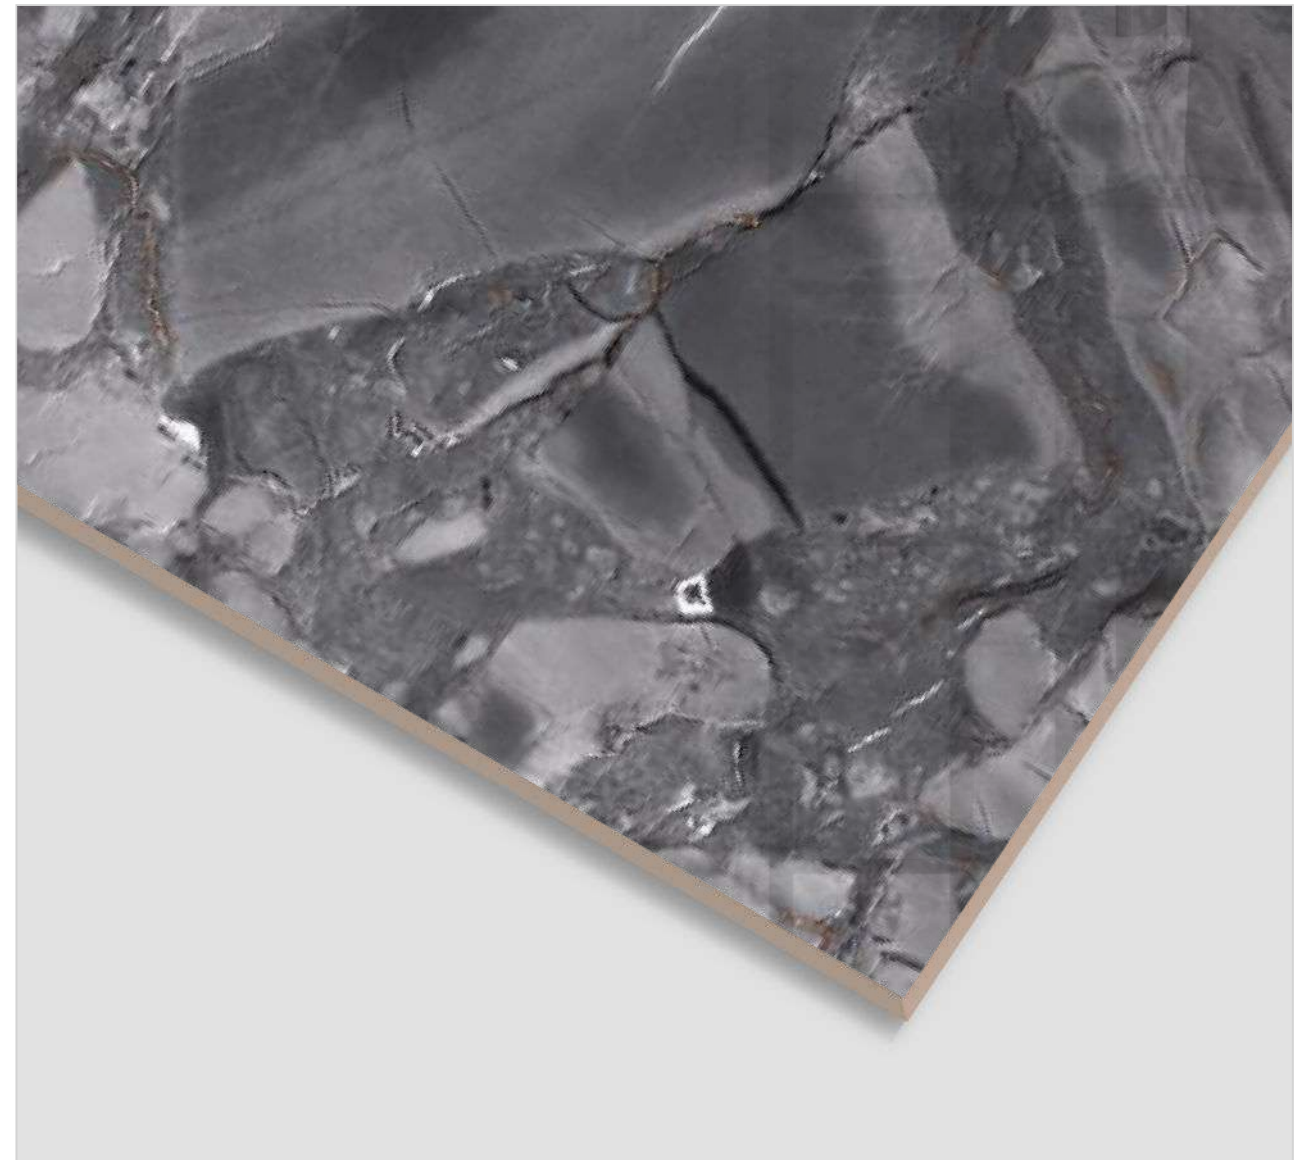

## SILAS NERO

FINISH  
**High Glossy**

RANDOM  
**4**

600x  
1200MM

600x  
600MM