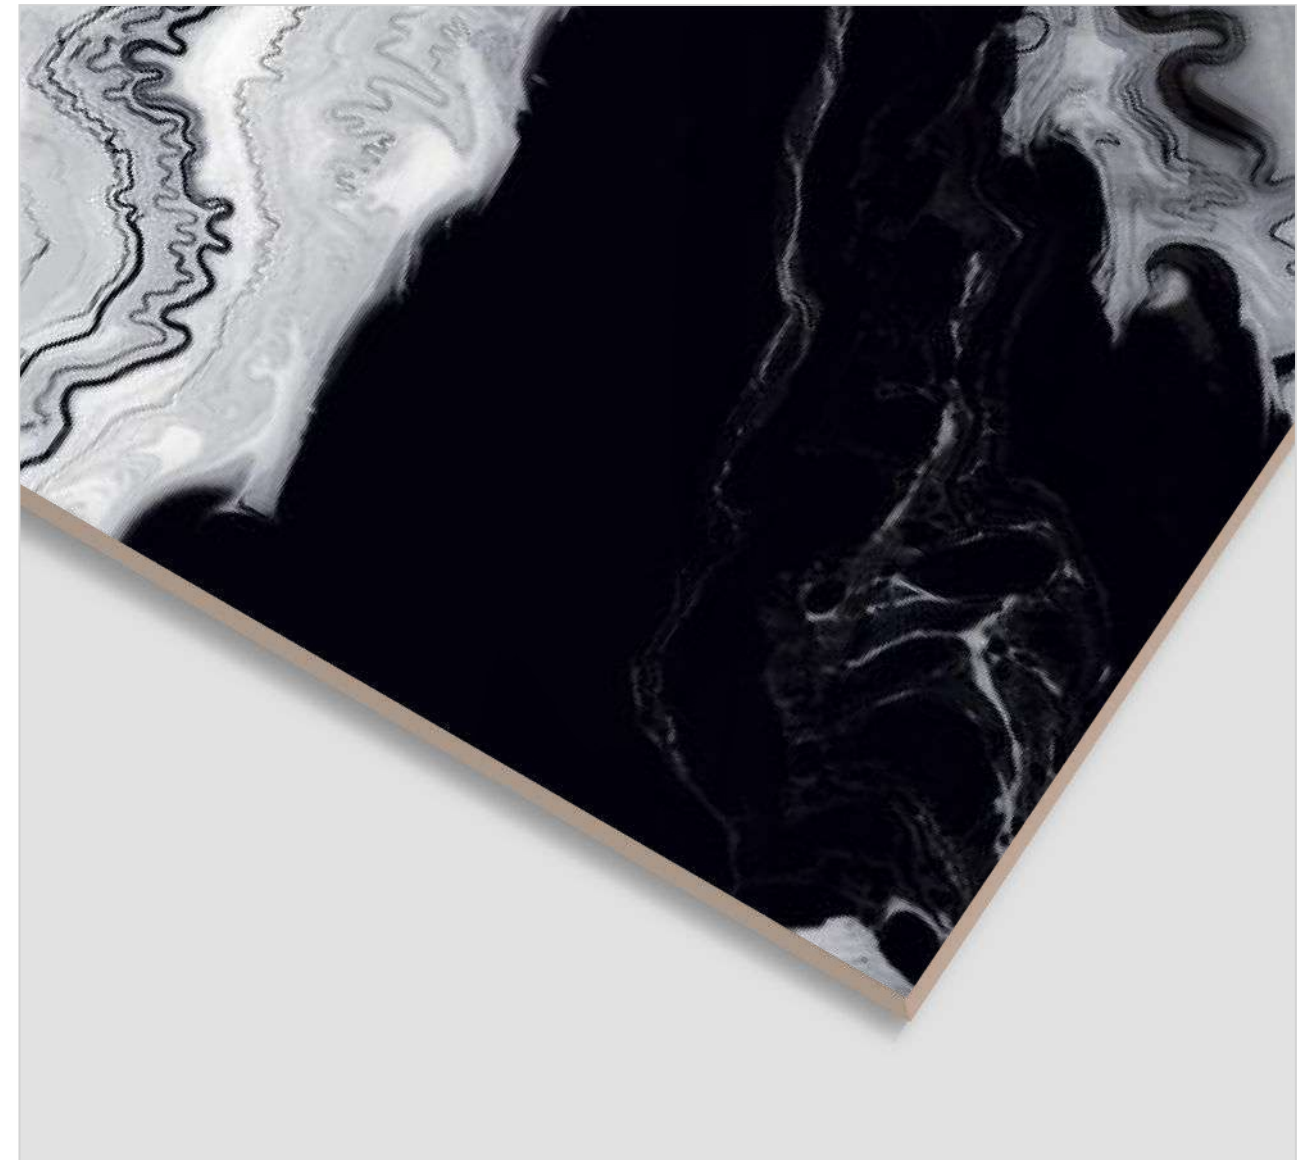

600x
1200MM

600x
600MM

PAVIMENTO

FINISH
High Glossy

RANDOM
3