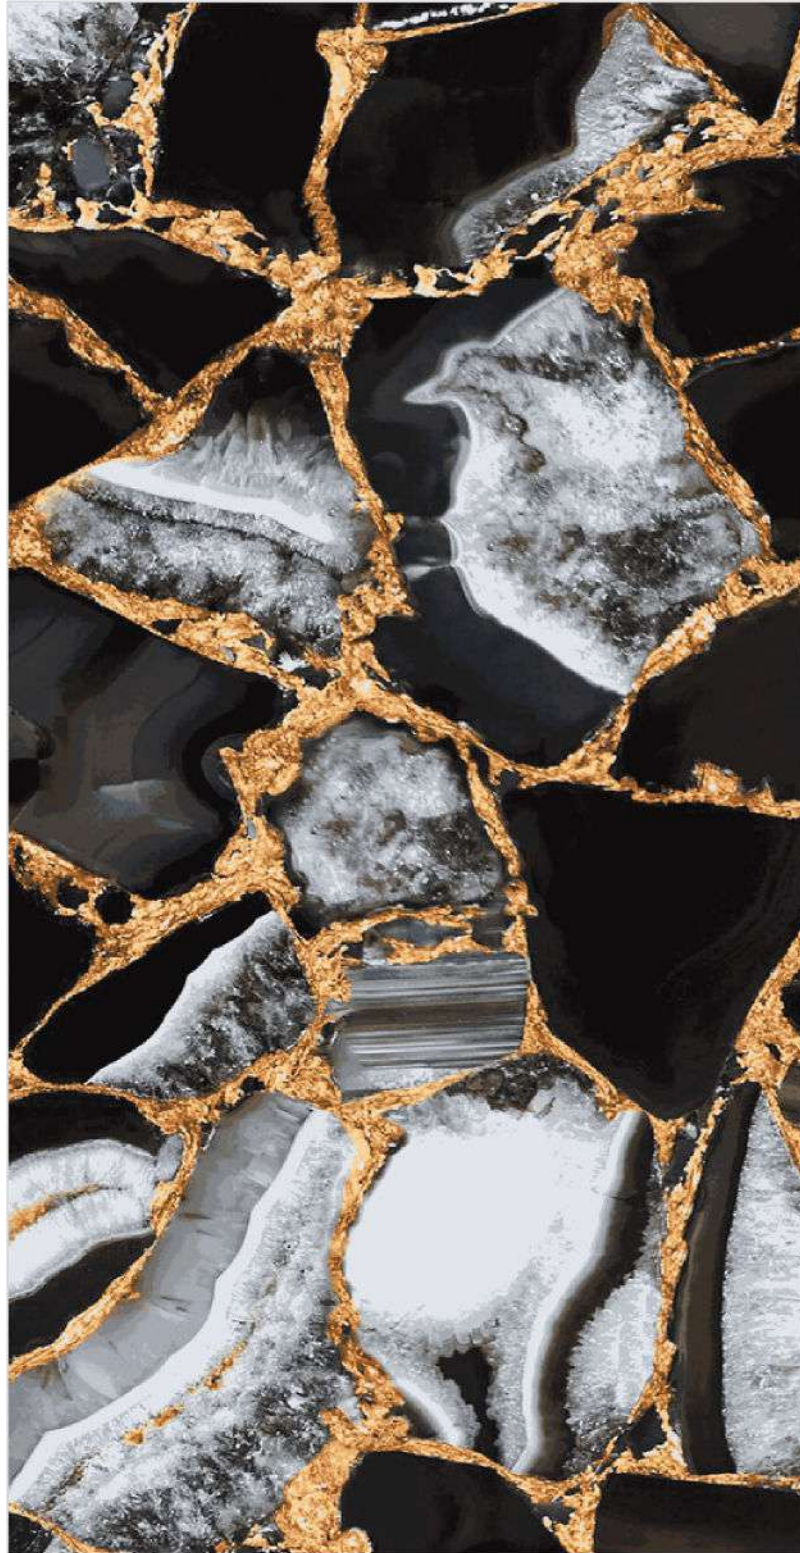

## UMBRA BLUE

FINISH  
**High Glossy**

RANDOM  
**4**

600x  
1200MM

600x  
600MM