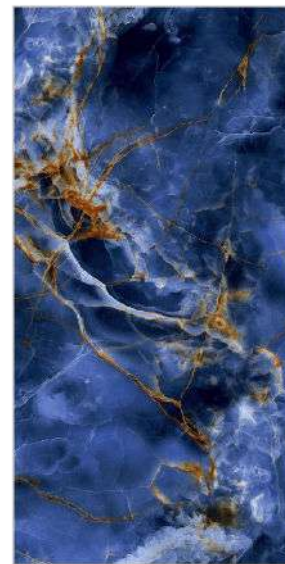

600x
1200MM

600x
600MM

ROYAL BLUE

FINISH
High Glossy

RANDOM
1