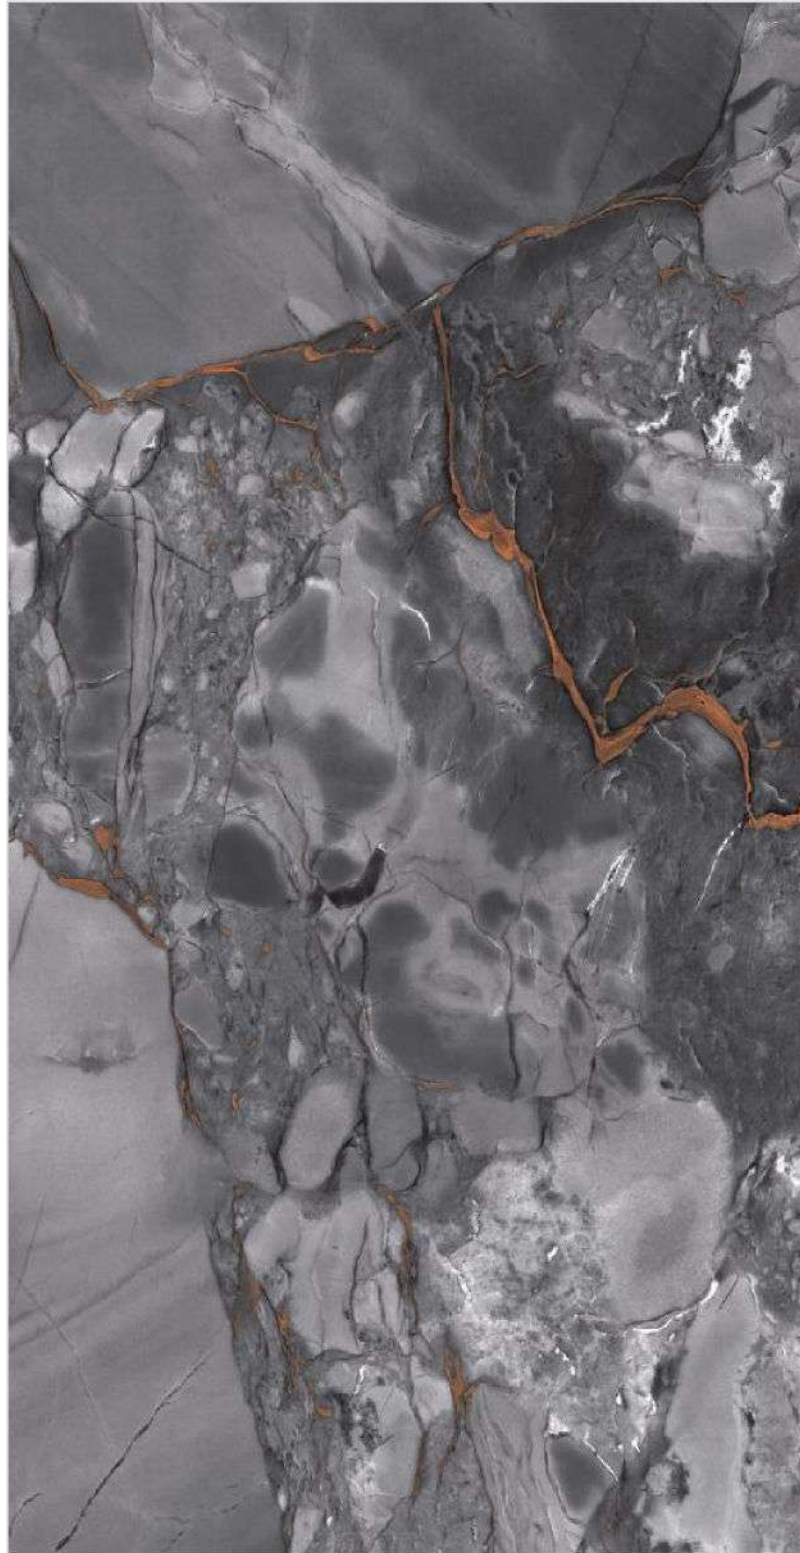

600x
1200MM

600x
600MM

SILAS NERO

FINISH
High Glossy

RANDOM
4