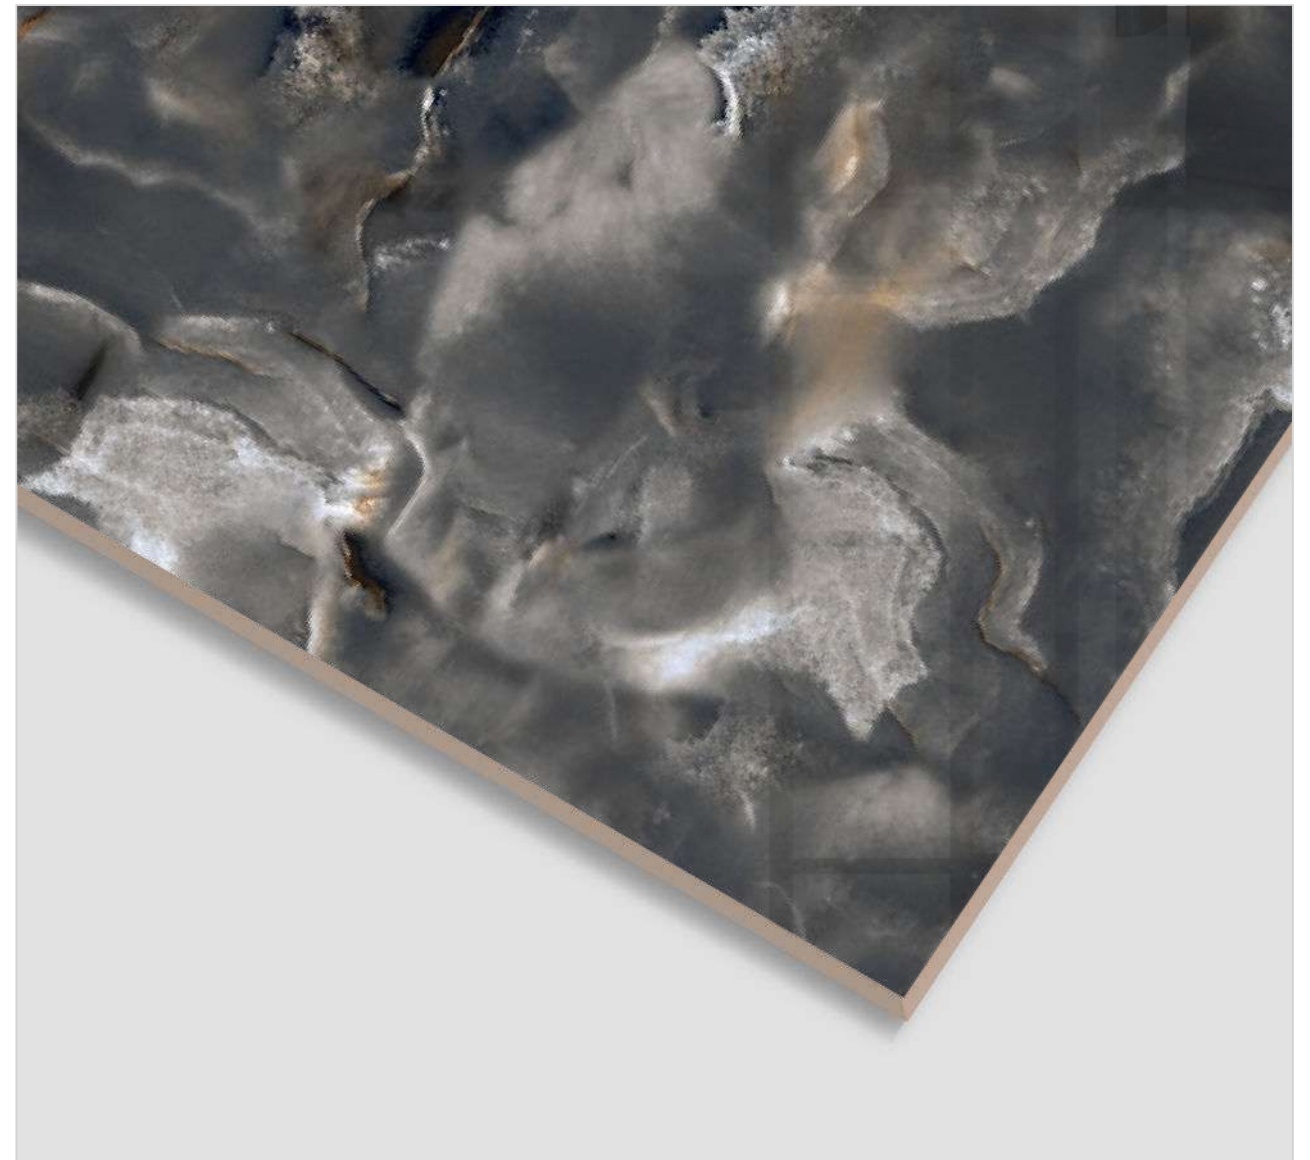

600x
1200MM

600x
600MM

VOLGA ASH

FINISH
High Glossy

RANDOM
4