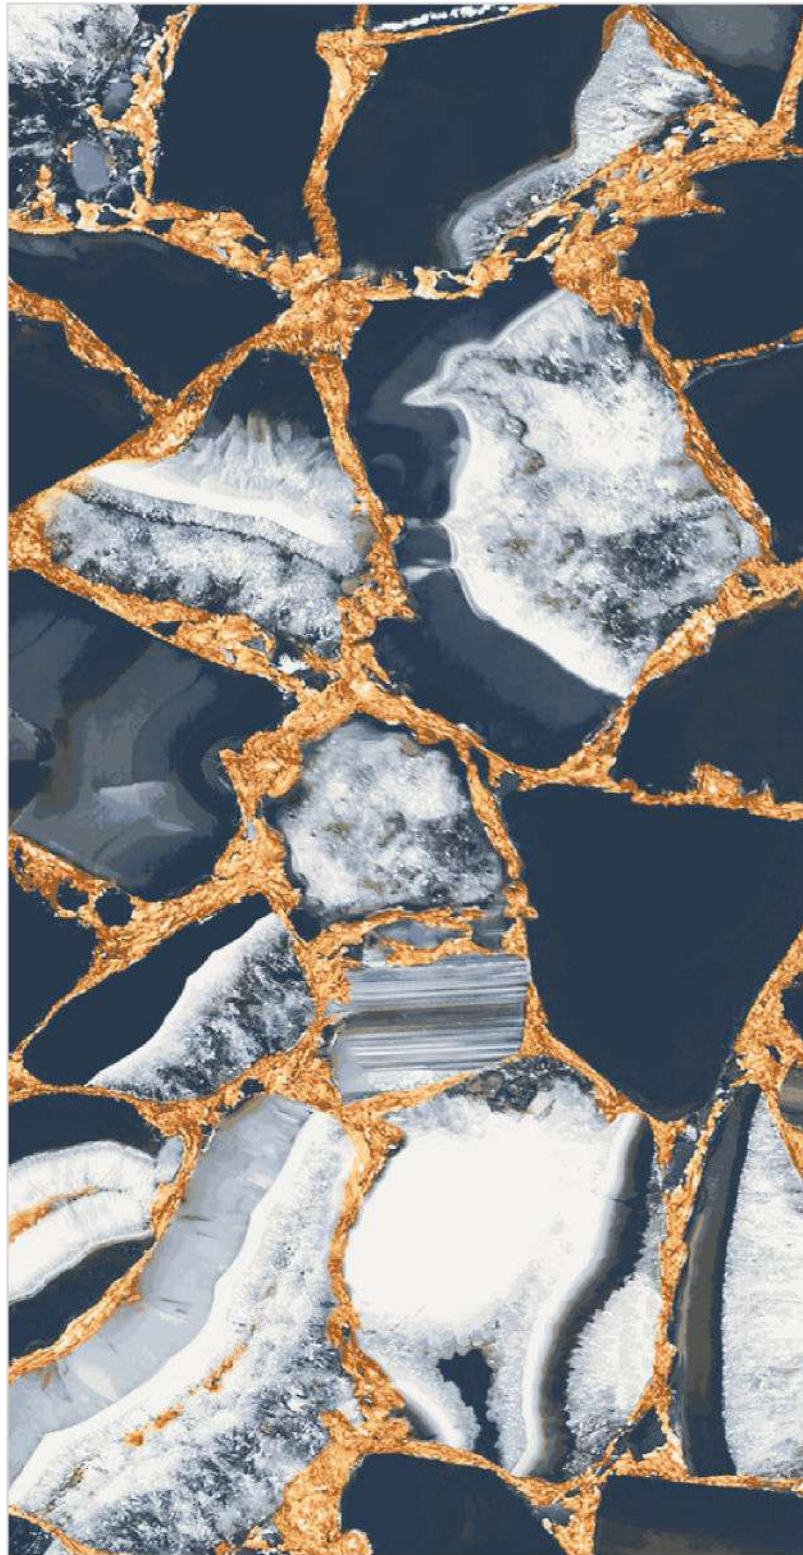

## TURKISH MARBLE

FINISH  
**High Glossy**

RANDOM  
**4**

600x  
1200MM

600x  
600MM