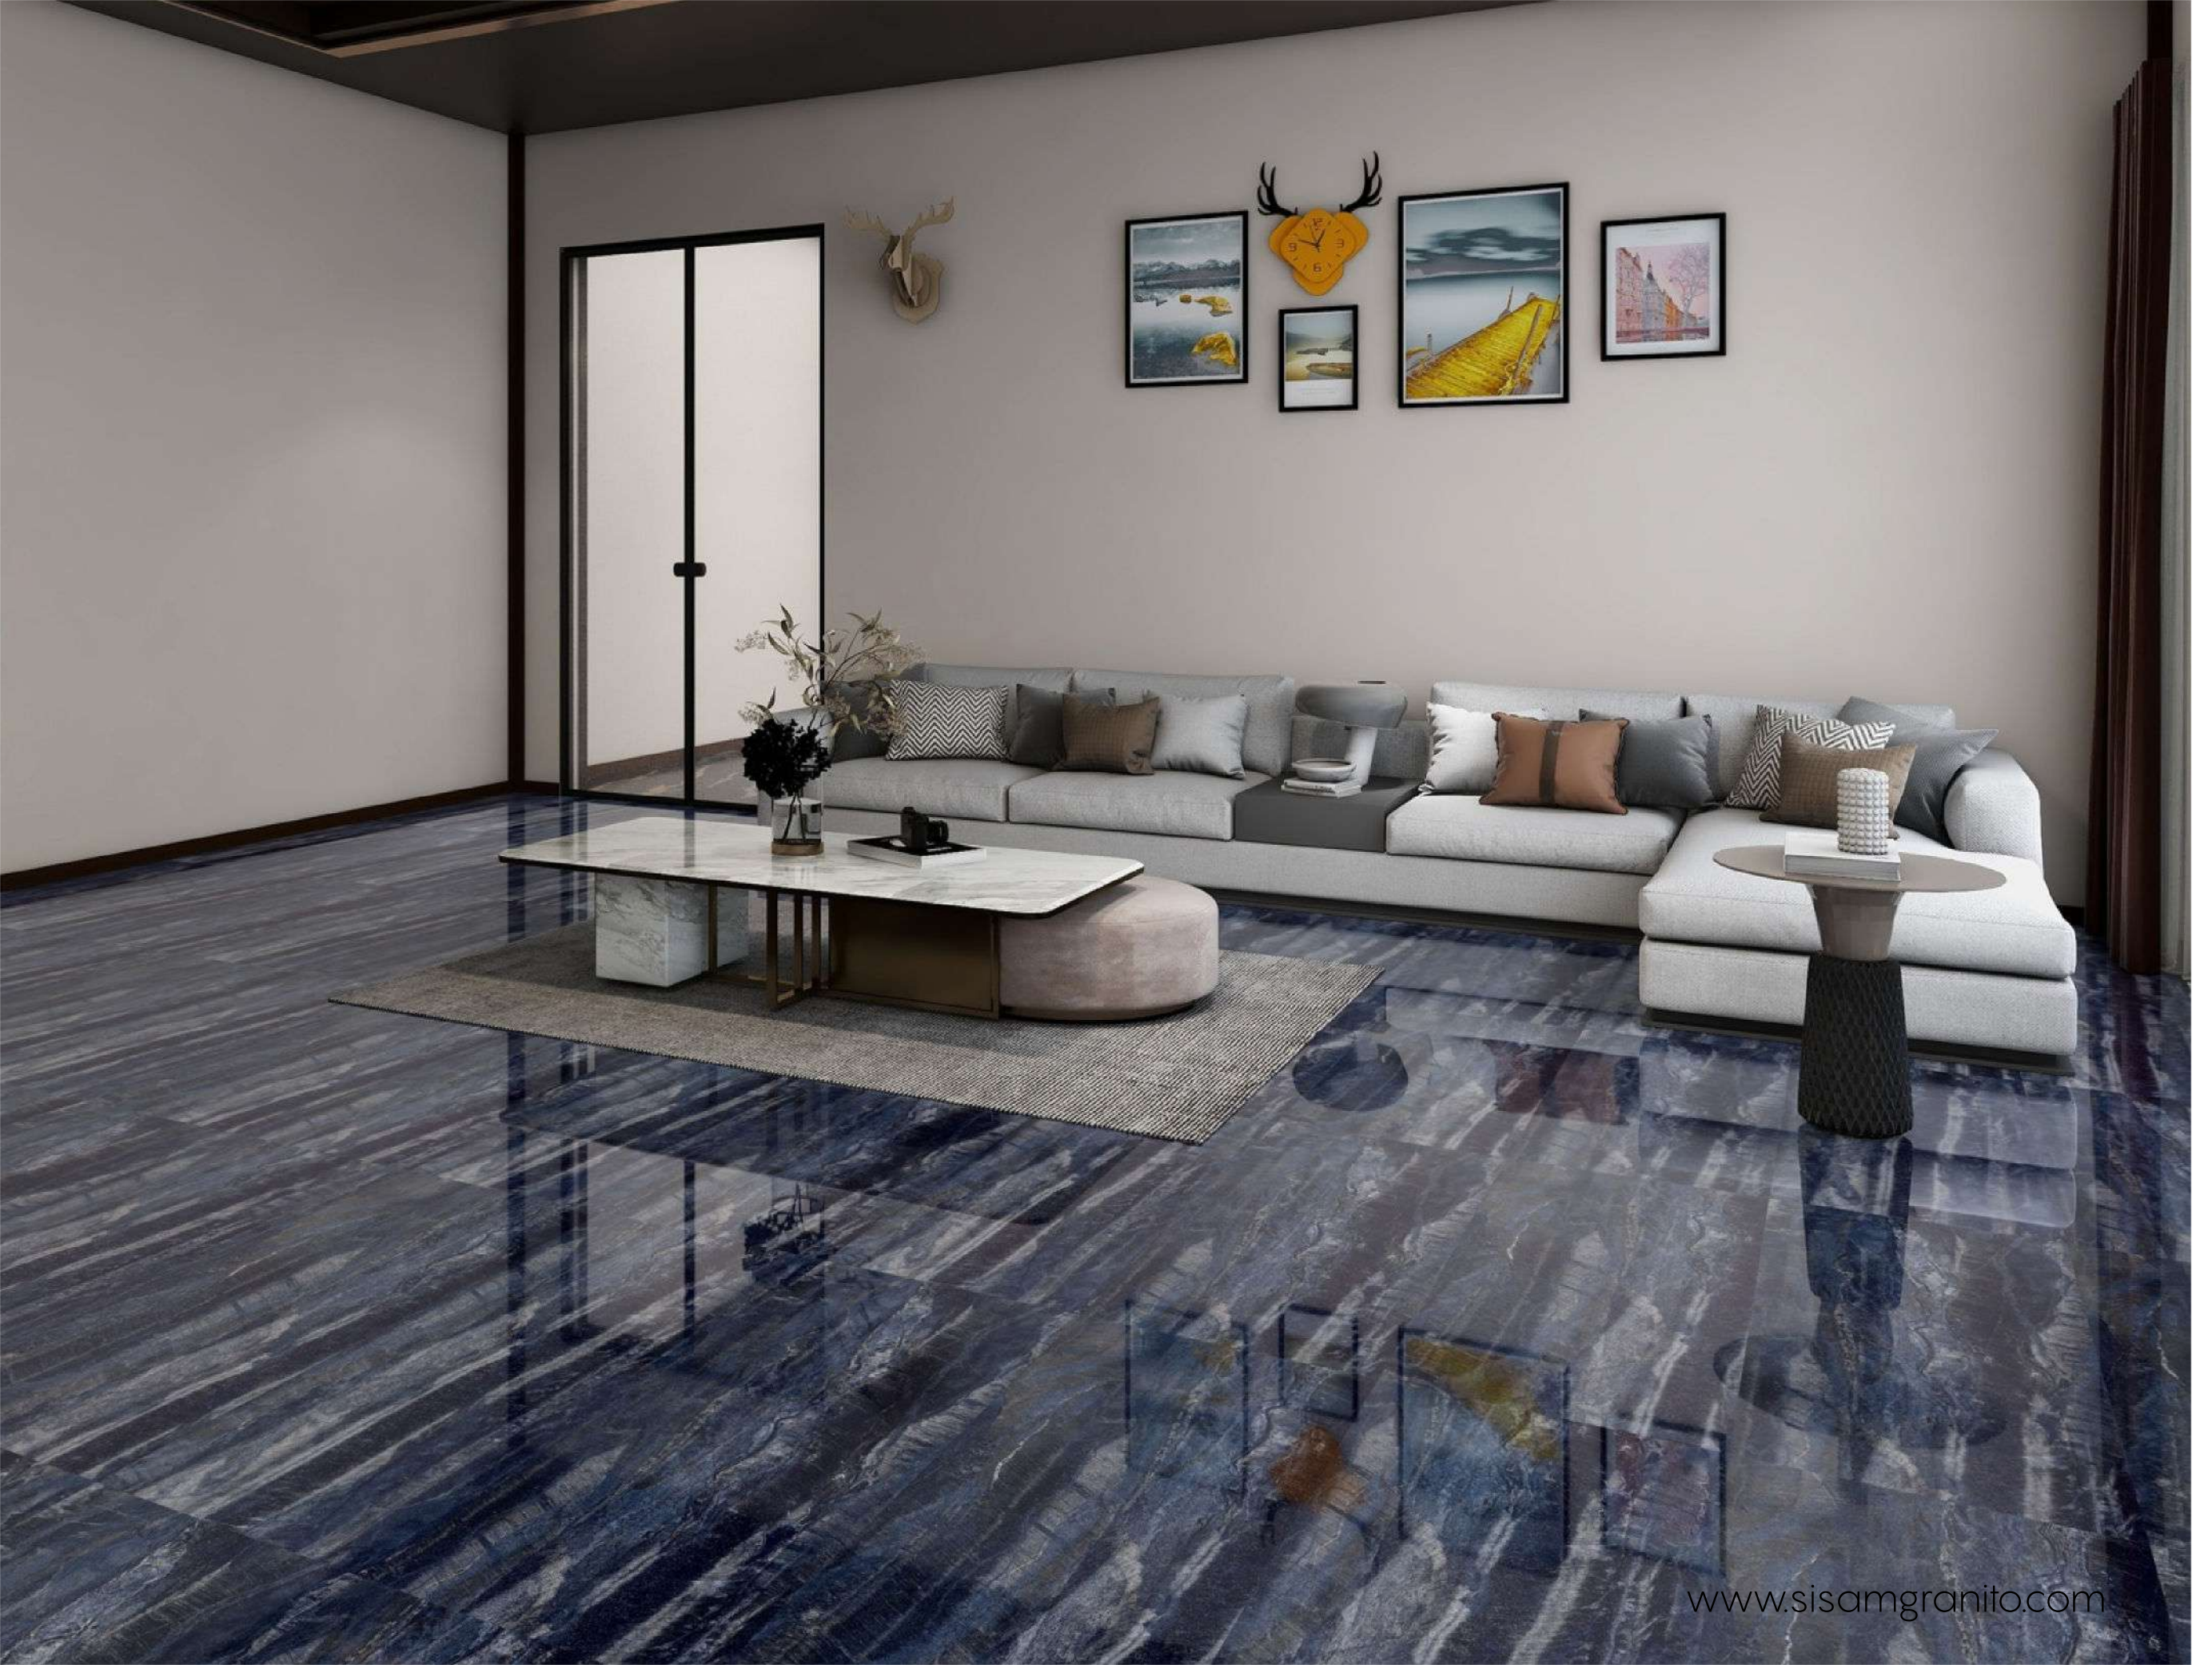

THAR BLUE

CLICK TO
WATCH
HD
PHOTO

www.sisamgranito.com