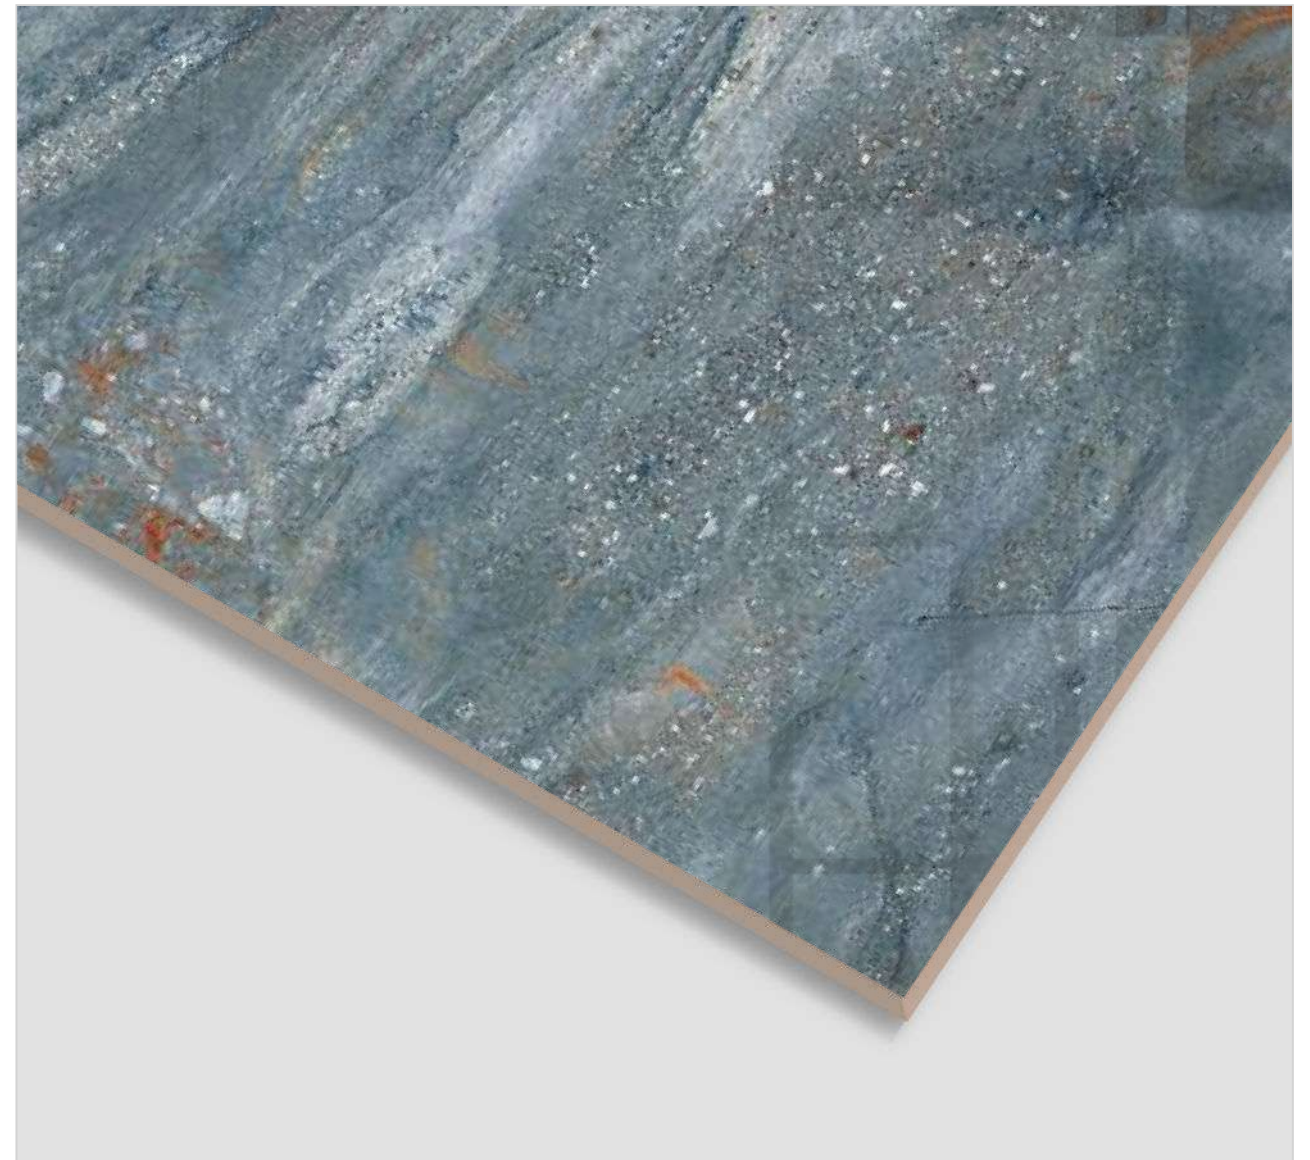

600x
1200MM

600x
600MM

TEXTURE NATURAL

FINISH
High Glossy

RANDOM
4