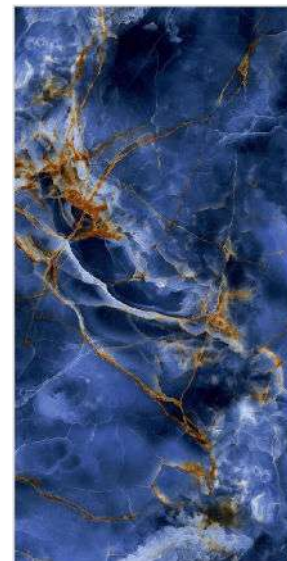

600x
1200MM

600x
600MM

ROYAL BLUE

FINISH
High Glossy

RANDOM
1