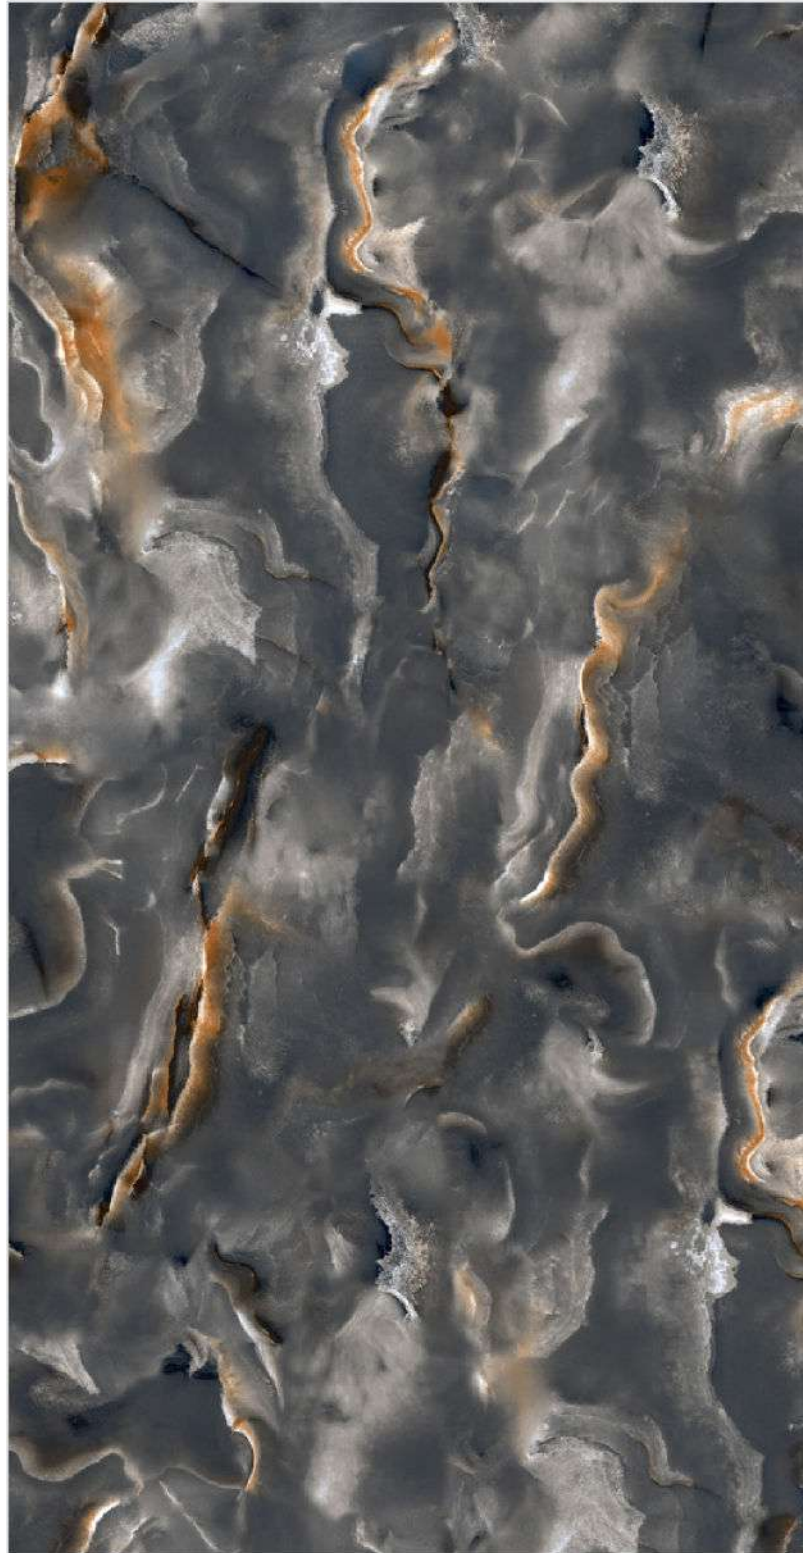

## VOLCANO BLUE

FINISH  
**High Glossy**

RANDOM  
**4**

600x  
1200MM

600x  
600MM

## VOLGA ASH

FINISH  
**High Glossy**

RANDOM  
**4**

600x  
1200MM

600x  
600MM