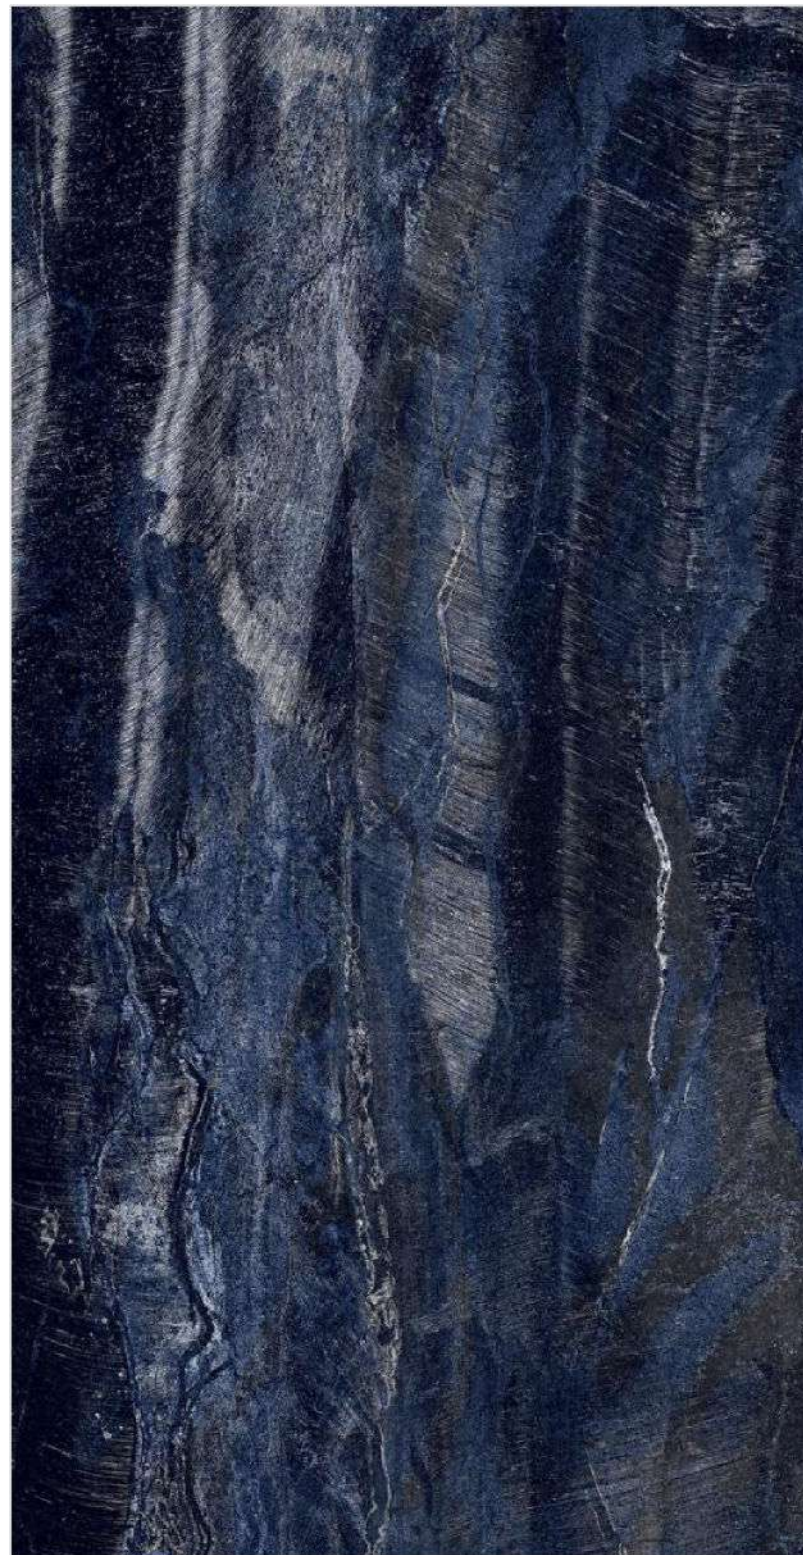

600x
1200MM

600x
600MM

THAR BLUE

FINISH
High Glossy

RANDOM
3