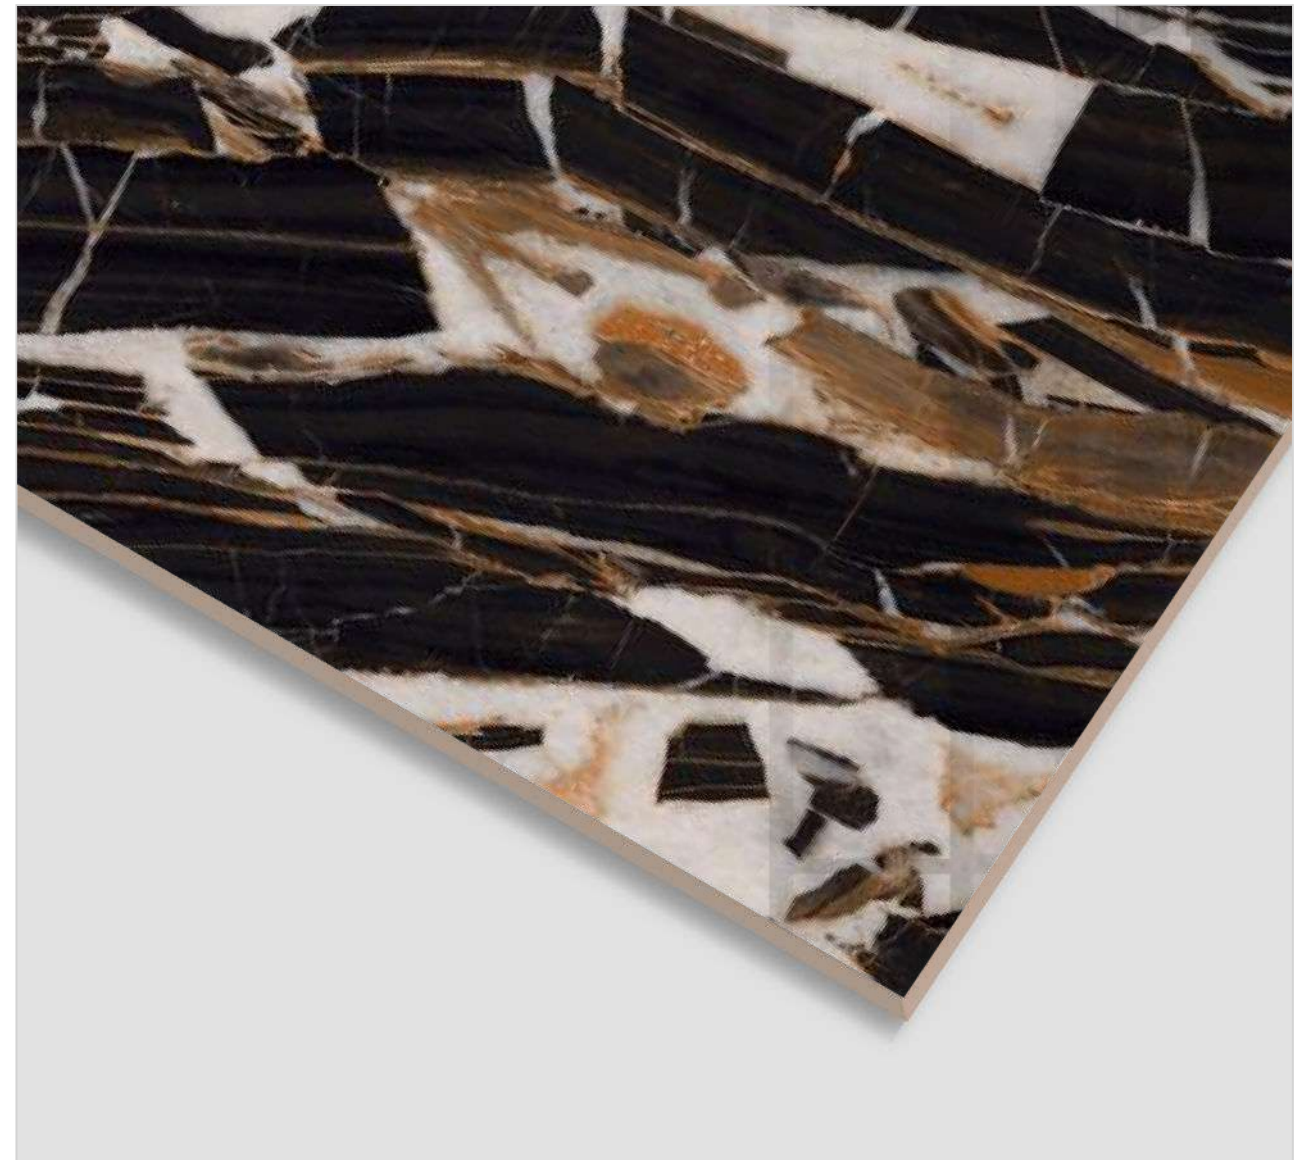

600x
1200MM

600x
600MM

ZEBRA NERO

FINISH
High Glossy

RANDOM
3