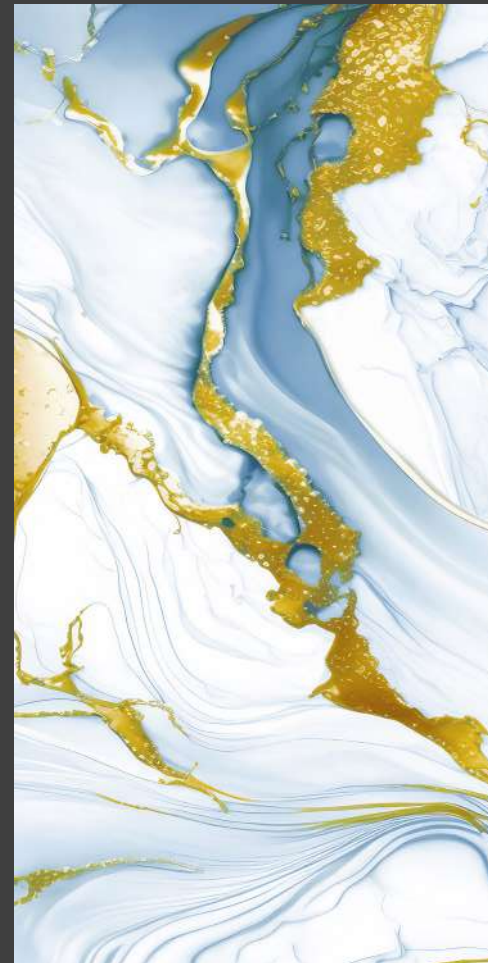

LIME ELINA AQUA

Finish:
Lime

Random:
4 Face

600 x
1200MM