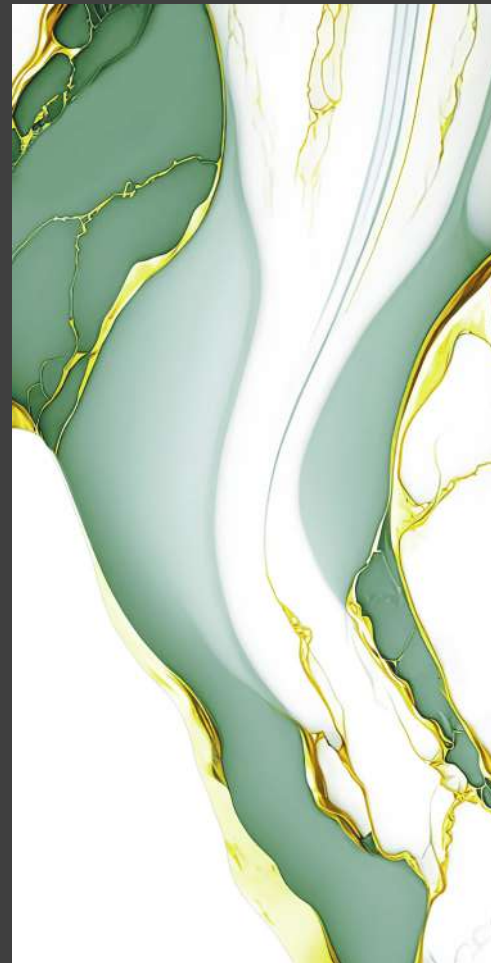

Random:  
**4 Face**

600 x  
1200MM

Lime  
collection

SISAM®  
WALL & VITRIFIED

LIME EVA GREEN

Finish:  
**Lime**

Random:  
**4 Face**

600 x  
1200MM