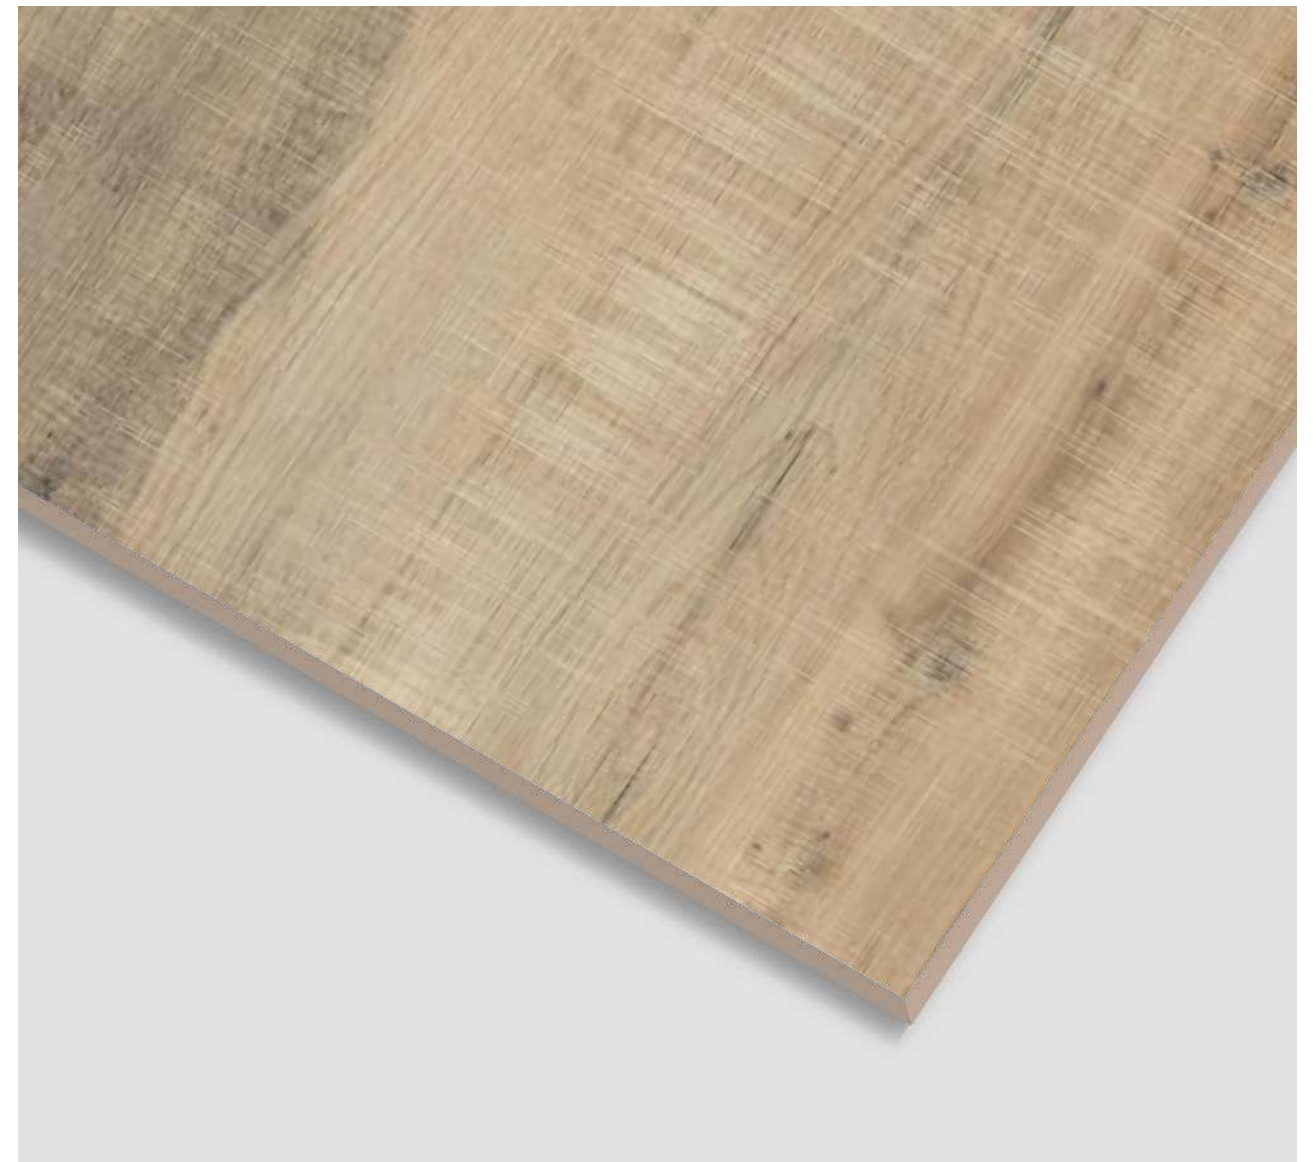

BRICOLLA WOOD NATURAL

FINISH
Matt

RANDOM
3