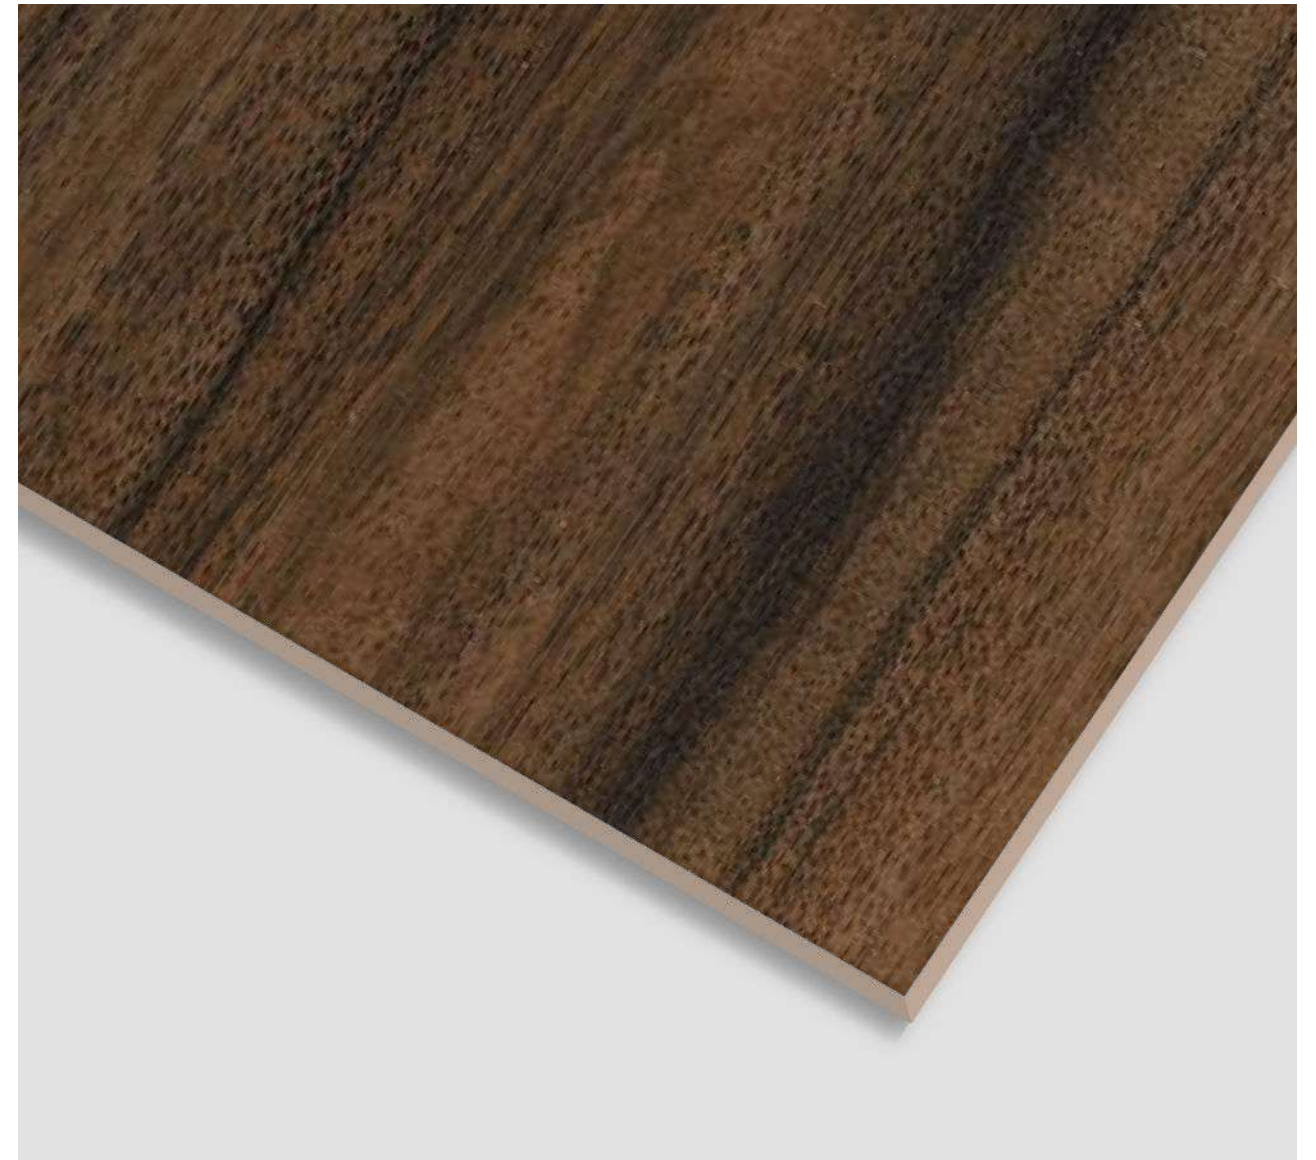

CLICK TO
WATCH
HD
PHOTO

www.sisamgranito.com

600x
1200MM

600x
600MM

COSTER WOOD NATURAL

FINISH | RANDOM
Matt | **3**

600x
1200MM

600x
600MM