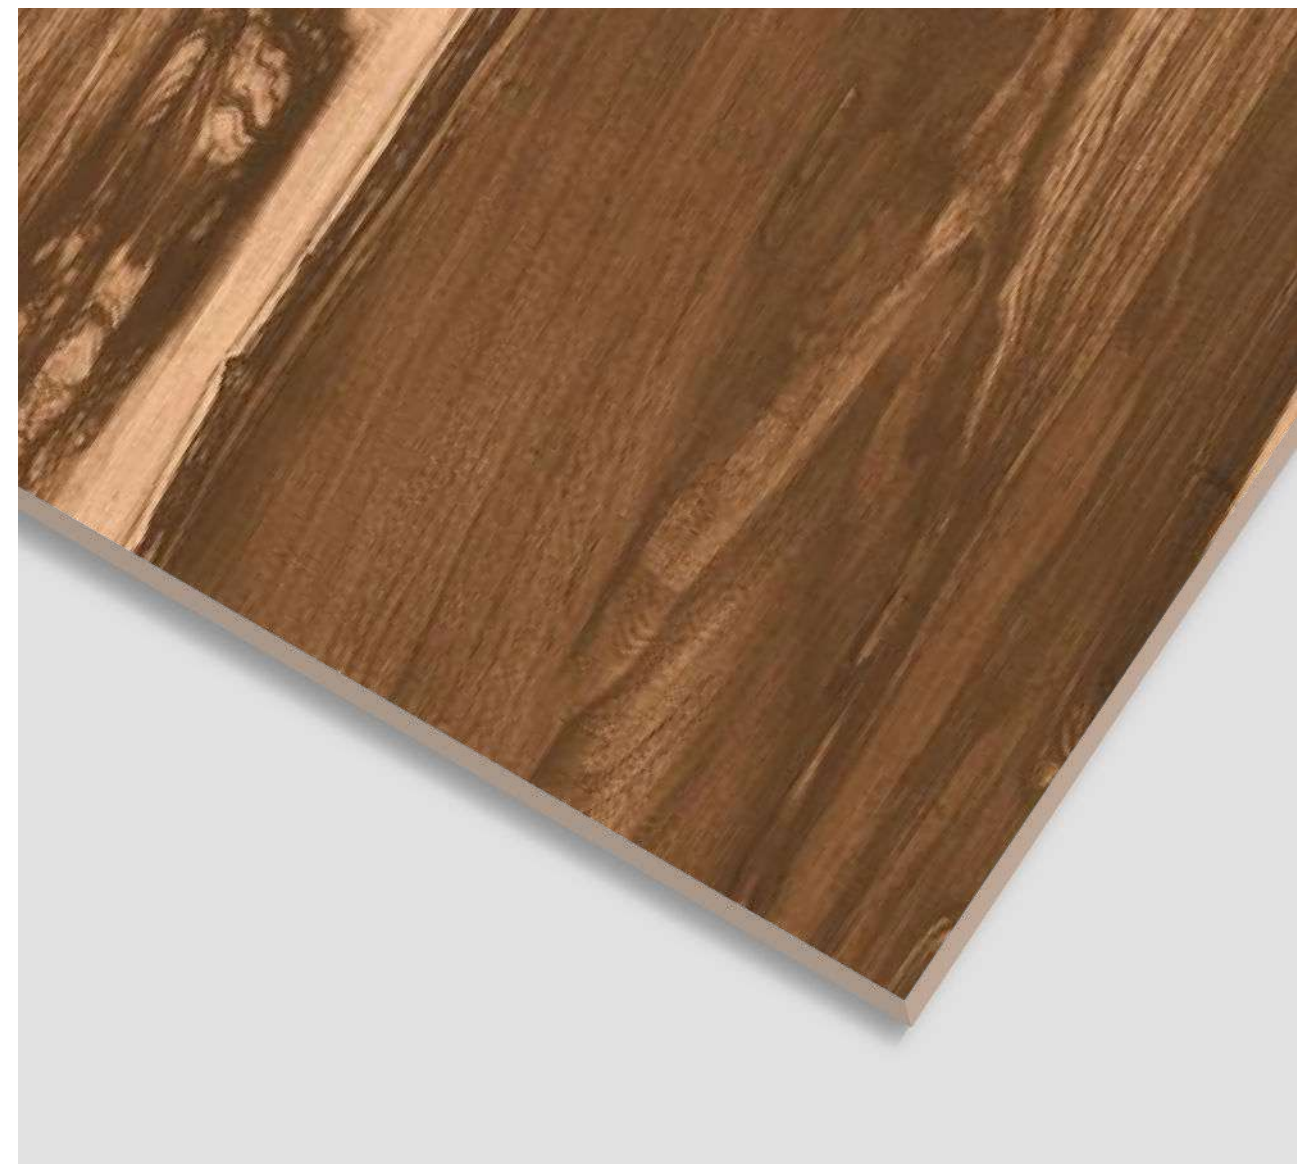

OAK WOOD DARK

FINISH | RANDOM
Matt | **2**