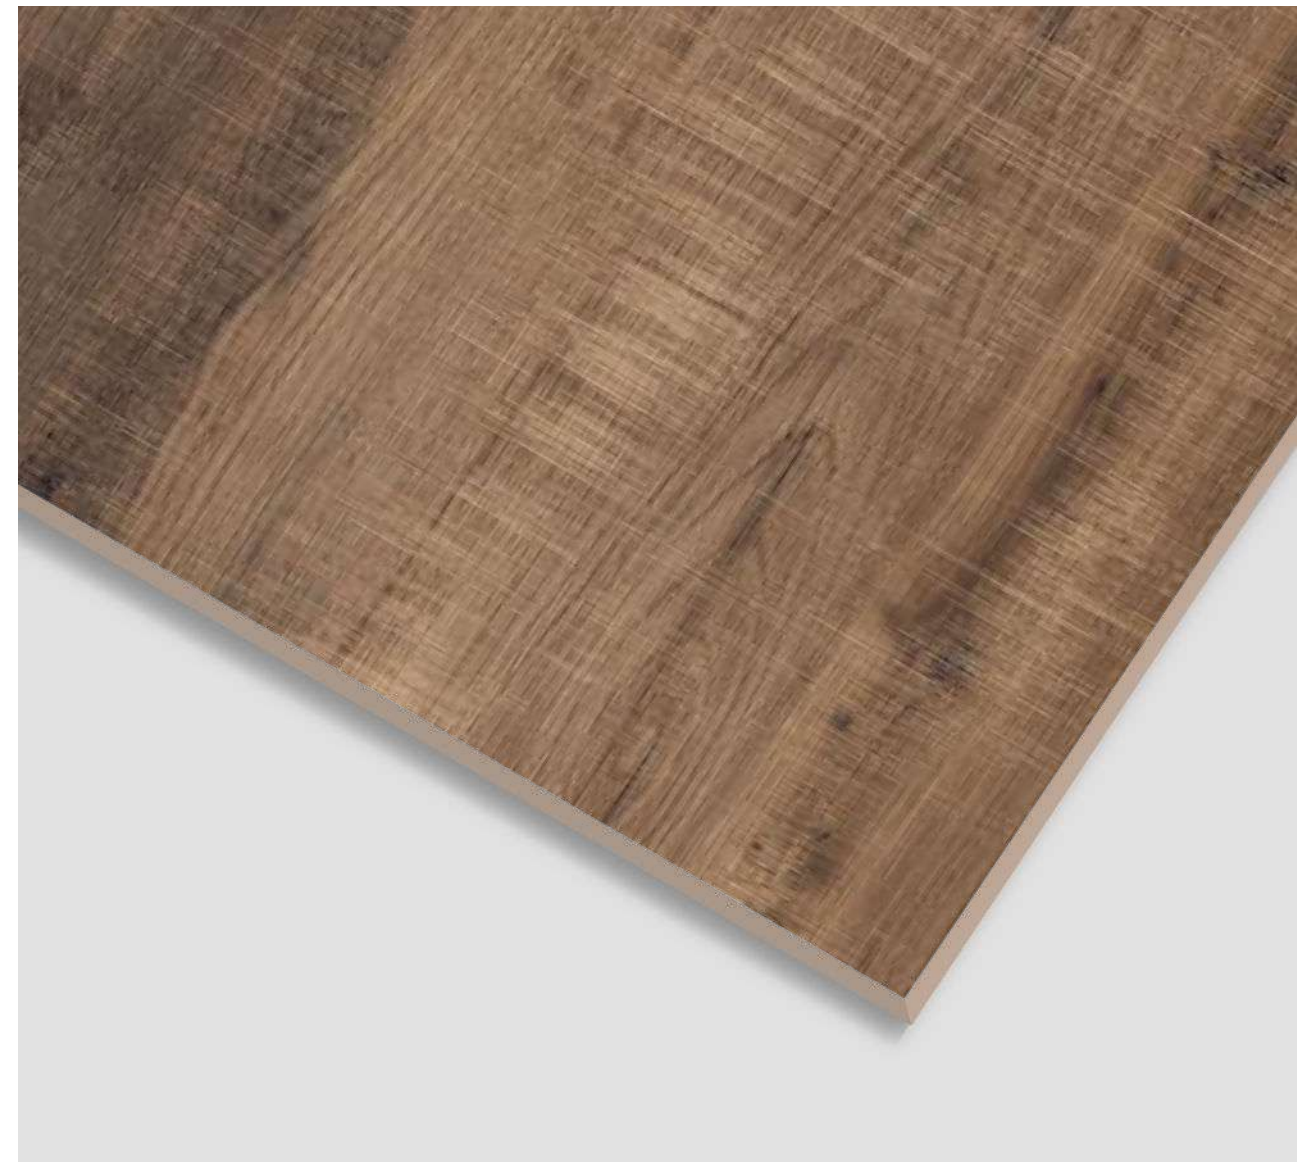

FINISH
Matt

RANDOM
3

600x
1200MM

600x
600MM

BRICOLLA WOOD WENGE

FINISH | RANDOM
Matt | **3**

600x
1200MM

600x
600MM