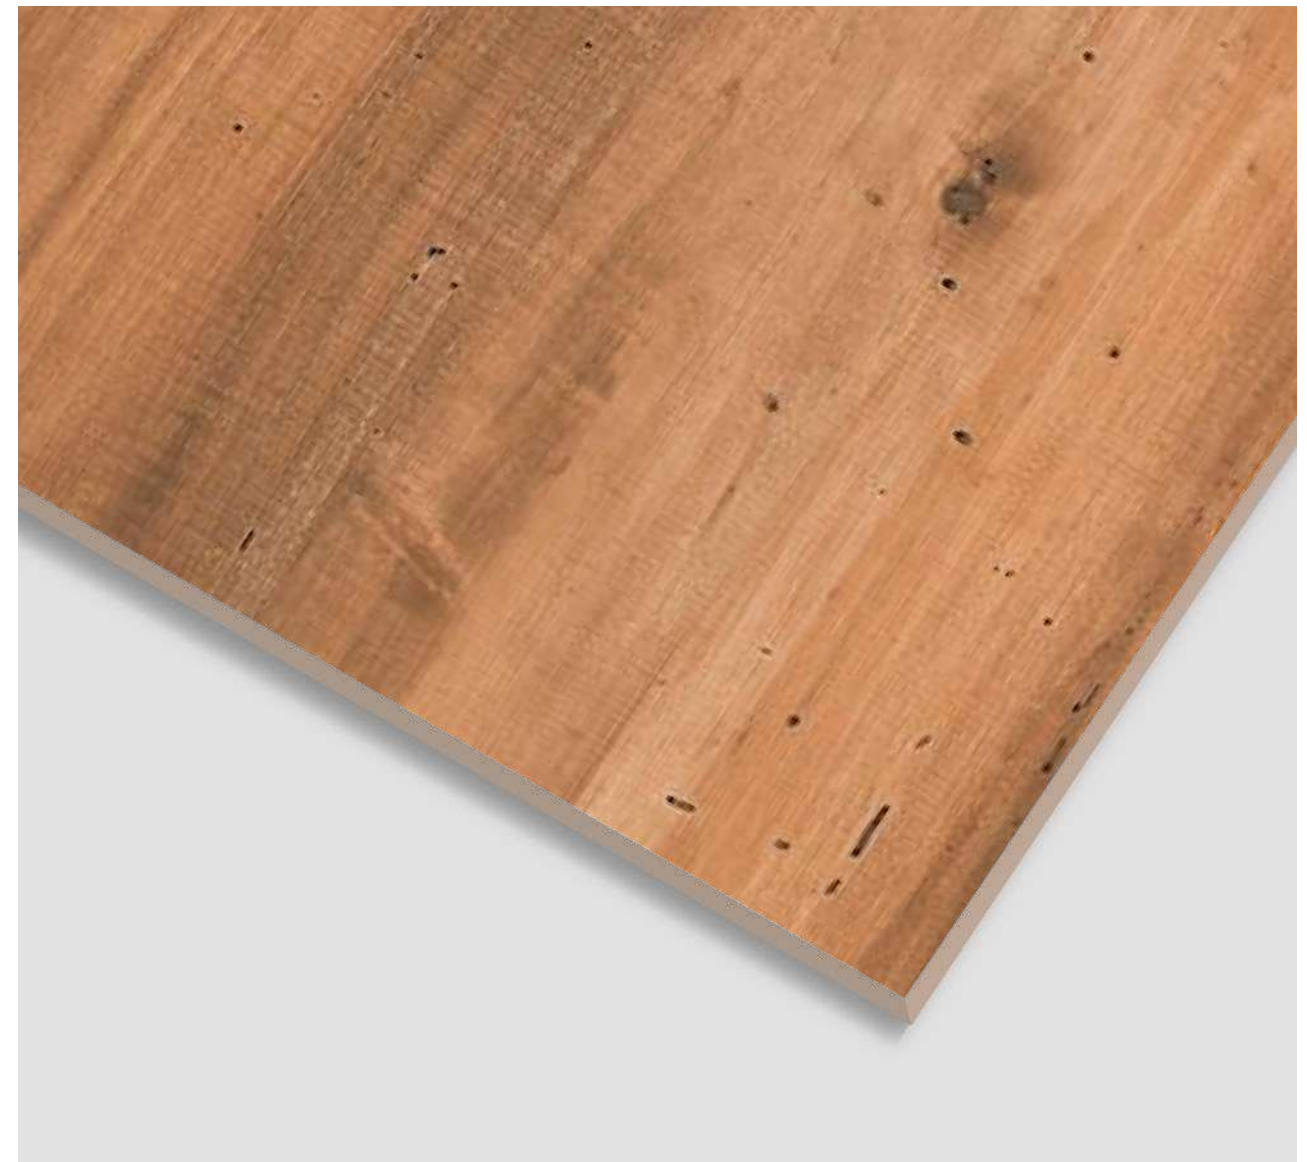

FINISH | RANDOM
Matt | **2**

600x
1200MM

600x
600MM

BELLY WOOD BROWN

FINISH | RANDOM
Matt | **2**

BELLY WOOD BROWN

CLICK TO
WATCH
HD
PHOTO

www.sisamgranito.com