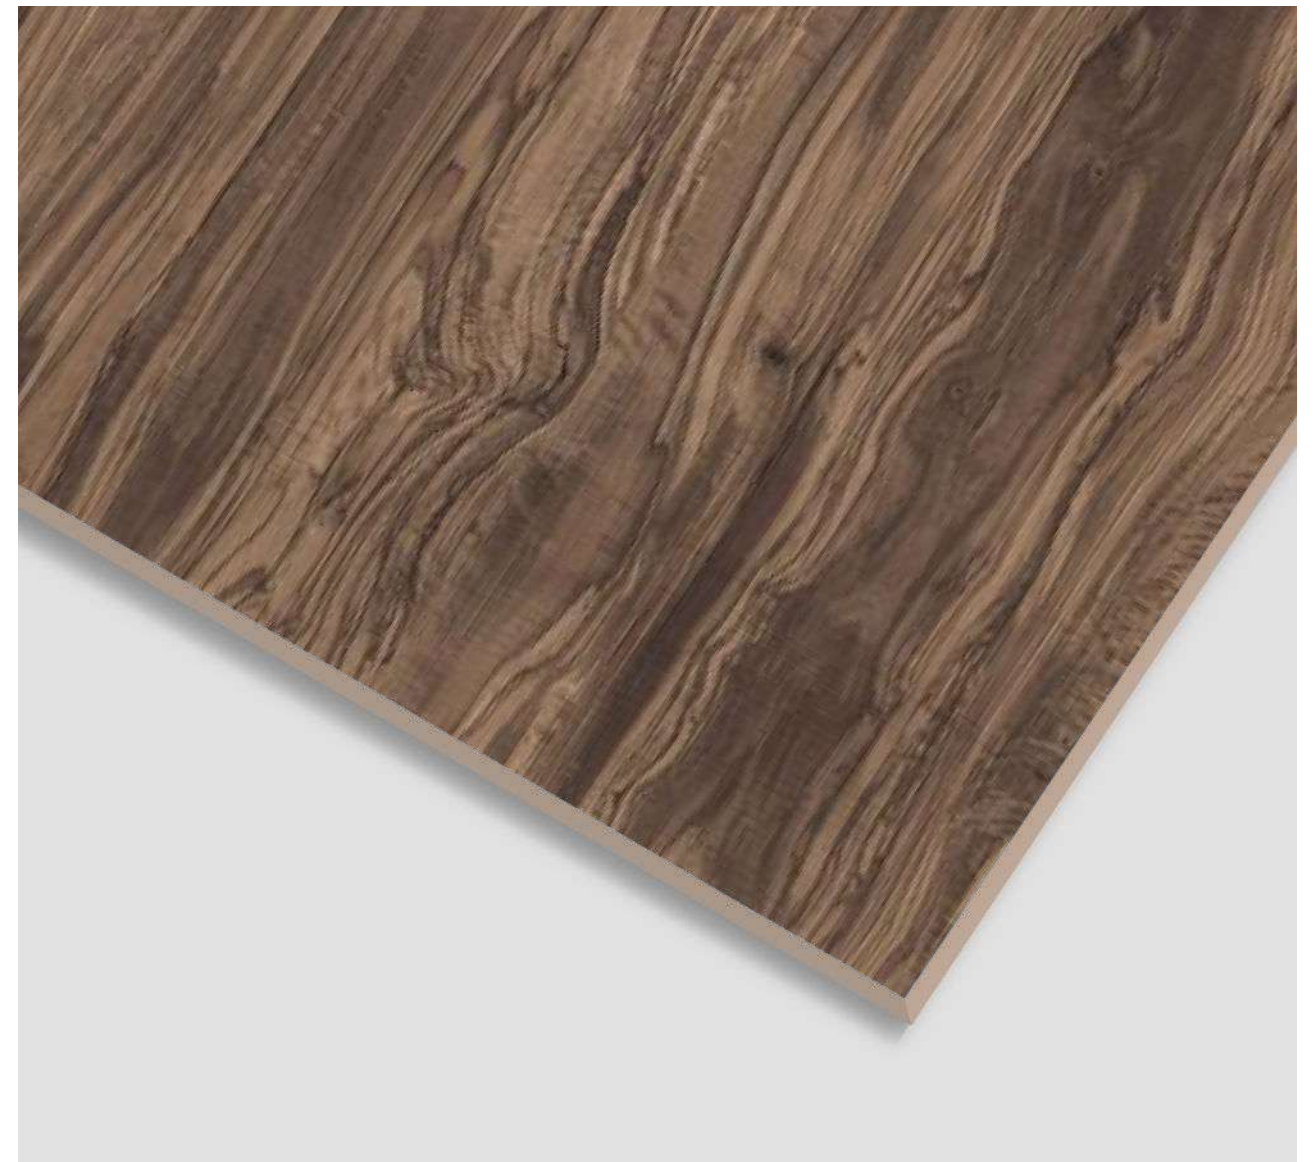

COFFEE WOOD

FINISH | RANDOM
Matt | **4**