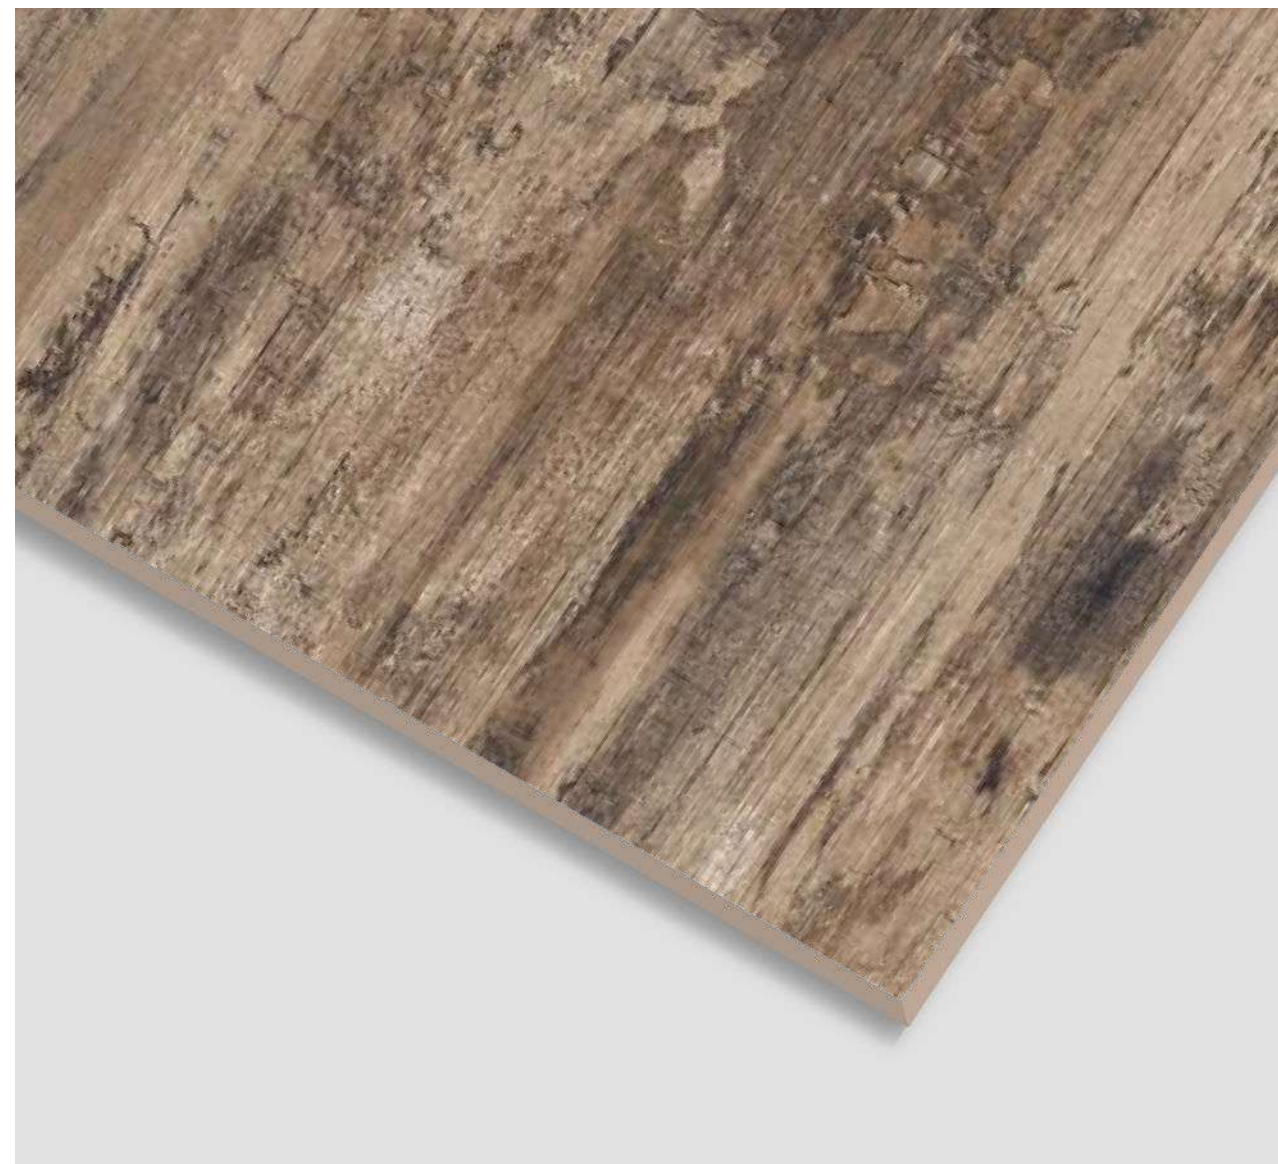

PIETRA WOOD RUST

FINISH
Matt

RANDOM
3