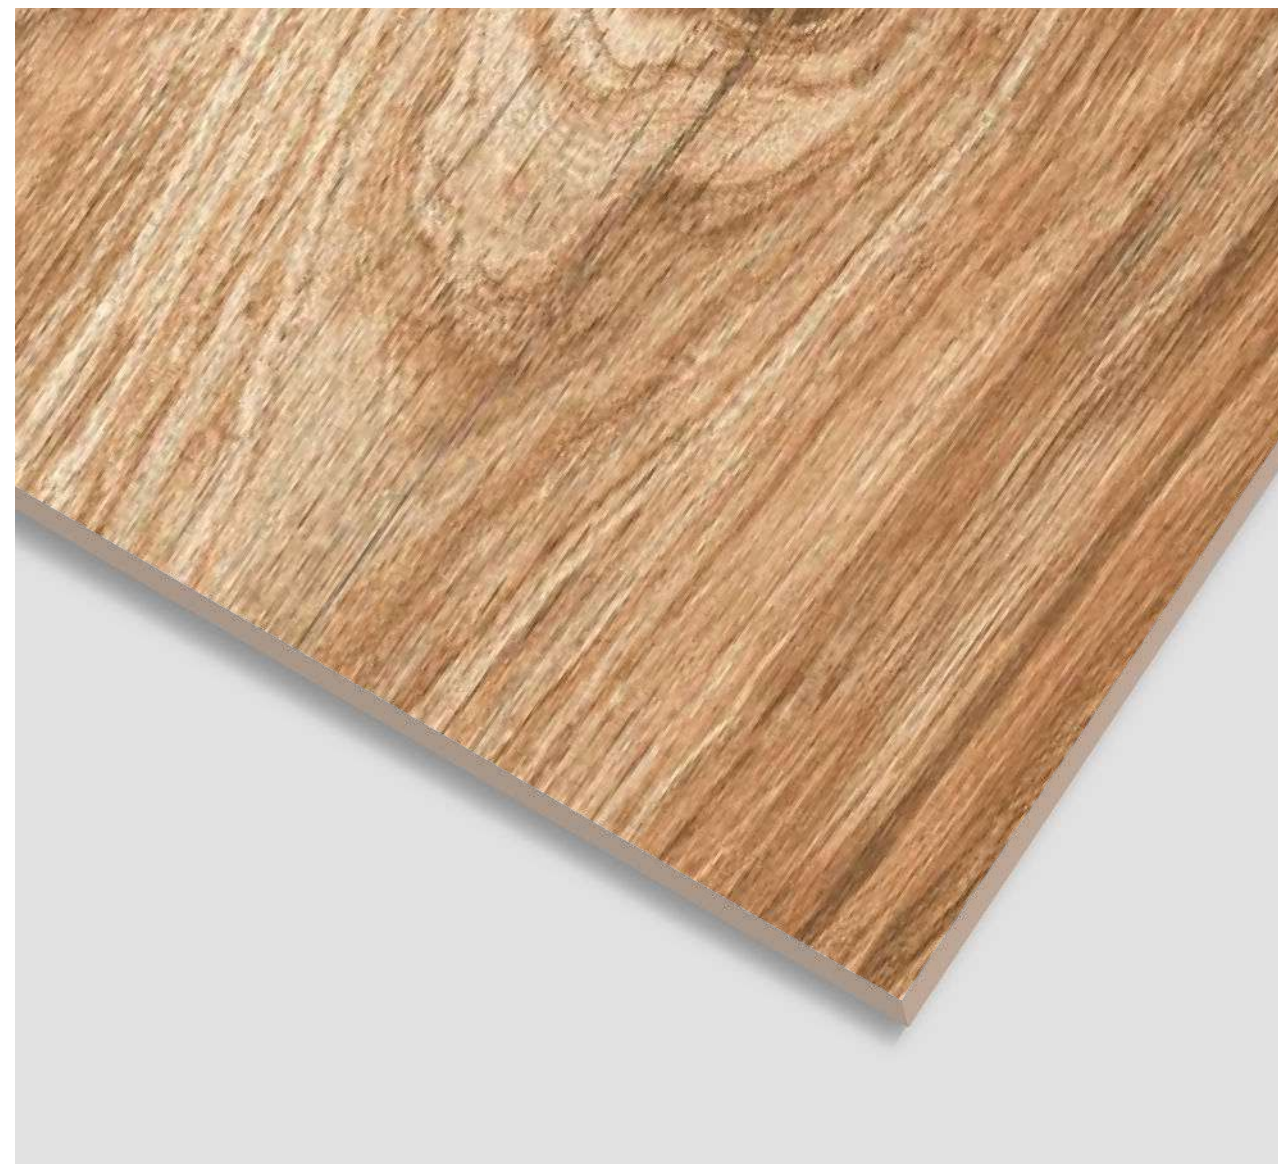

600x
600MM

VISTRA WOOD BROWN

FINISH | RANDOM
Matt | **1**

600x
1200MM

600x
600MM

WALNUT BROWN

FINISH
Matt

RANDOM
3