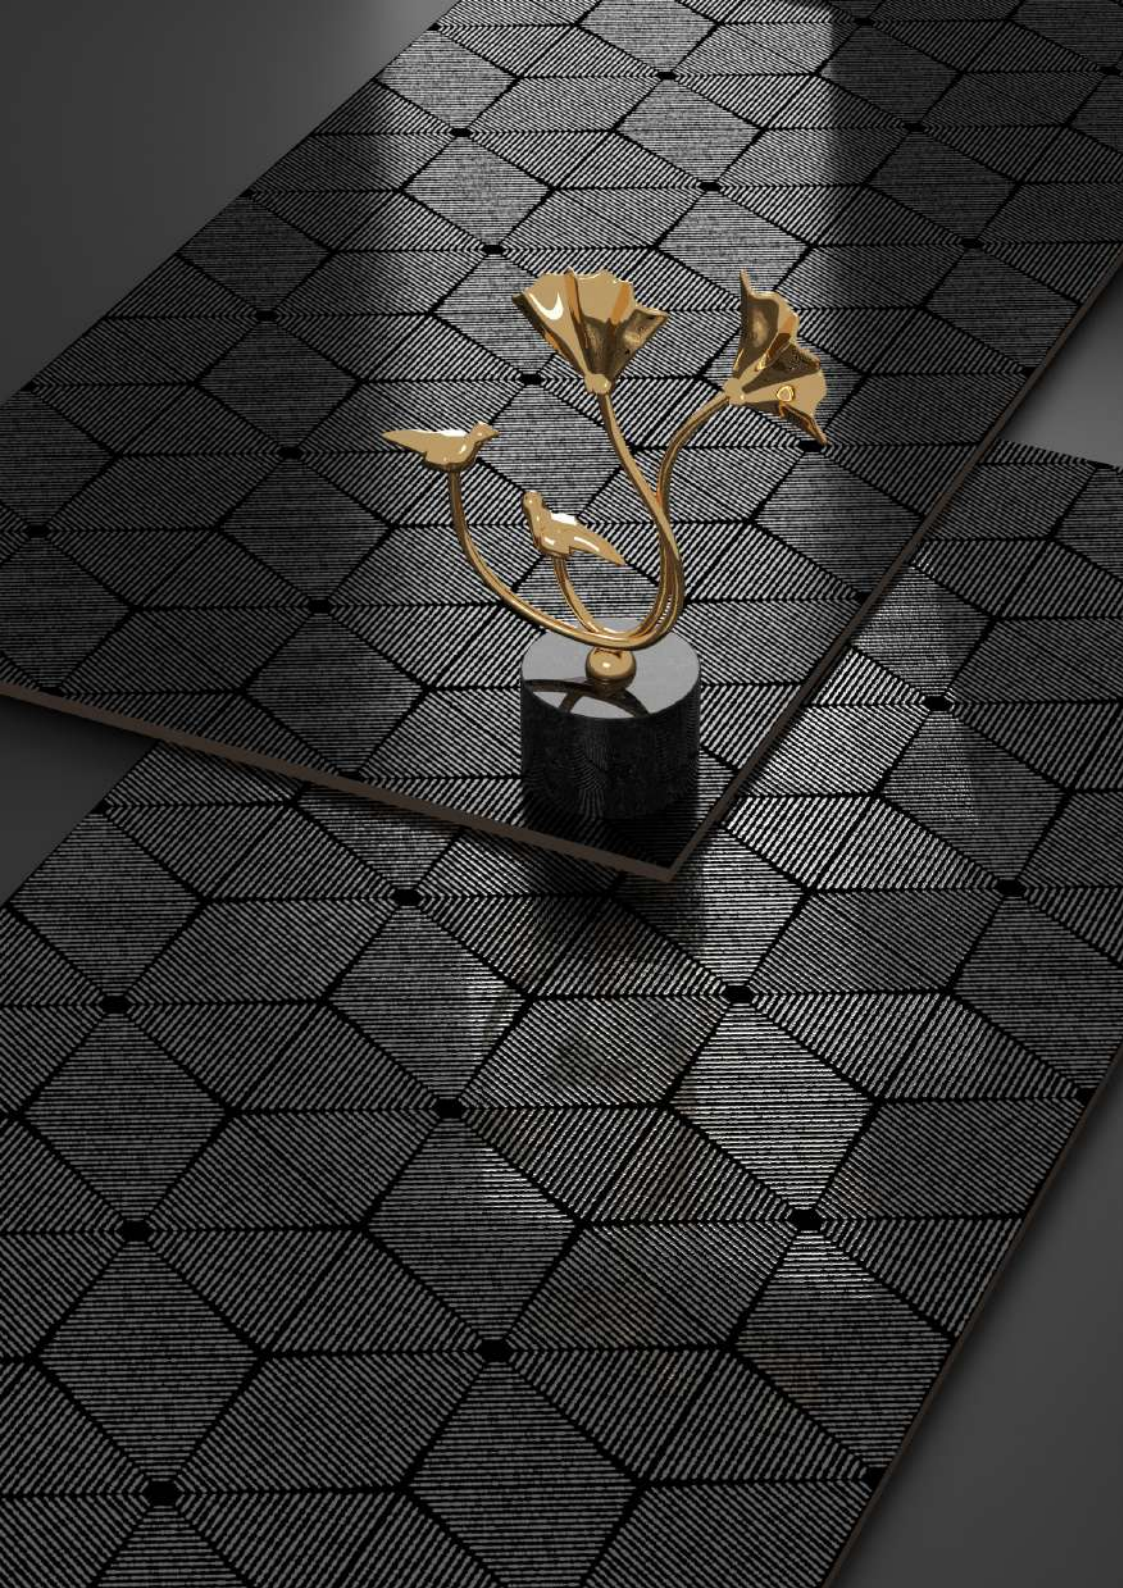

Shimmer
collection

SISAM®
WALL & VITRIFIED

Shimmer 3011

Finish:
Zed Black (Matt) + Carving

Random:
1 Face

600 x
1200MM