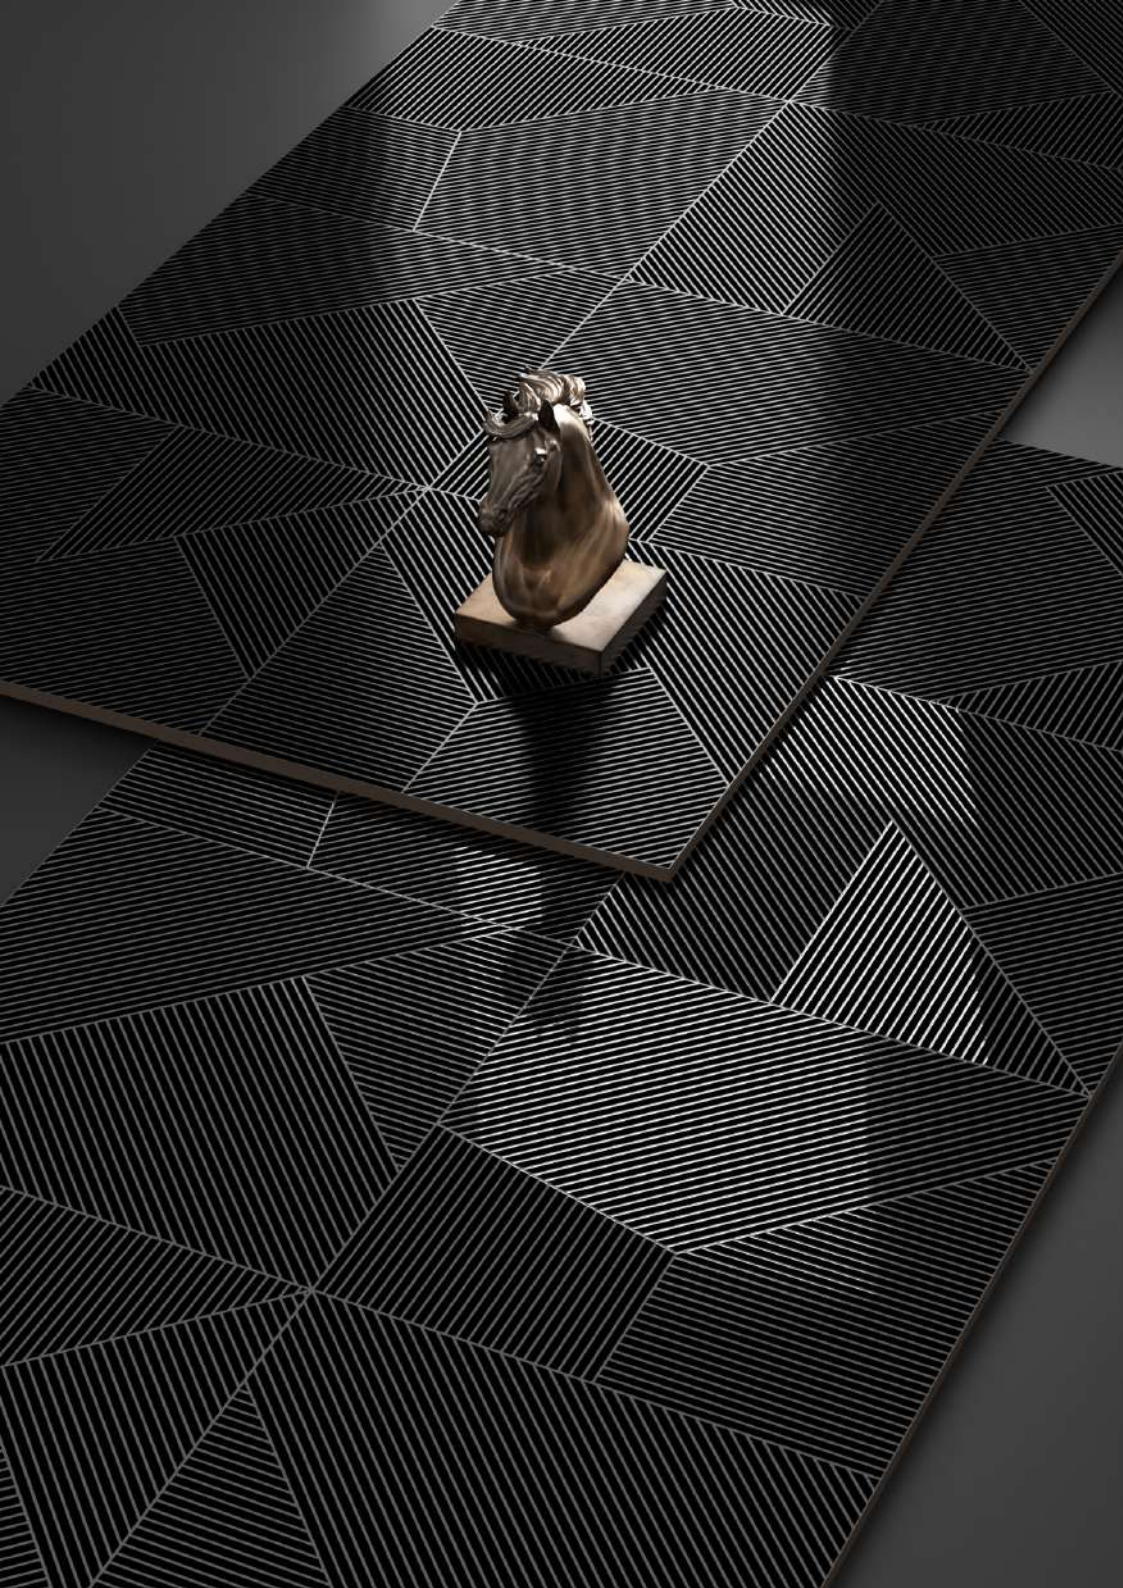

Finish:
Zed Black (Matt) + Carving

Random:
1 Face

Shimmer 3002

Finish:
Zed Black (Matt) + Carving

Random:
1 Face

Shimmer 3003

Finish:
Zed Black (Matt) + Carving

Random:
1 Face