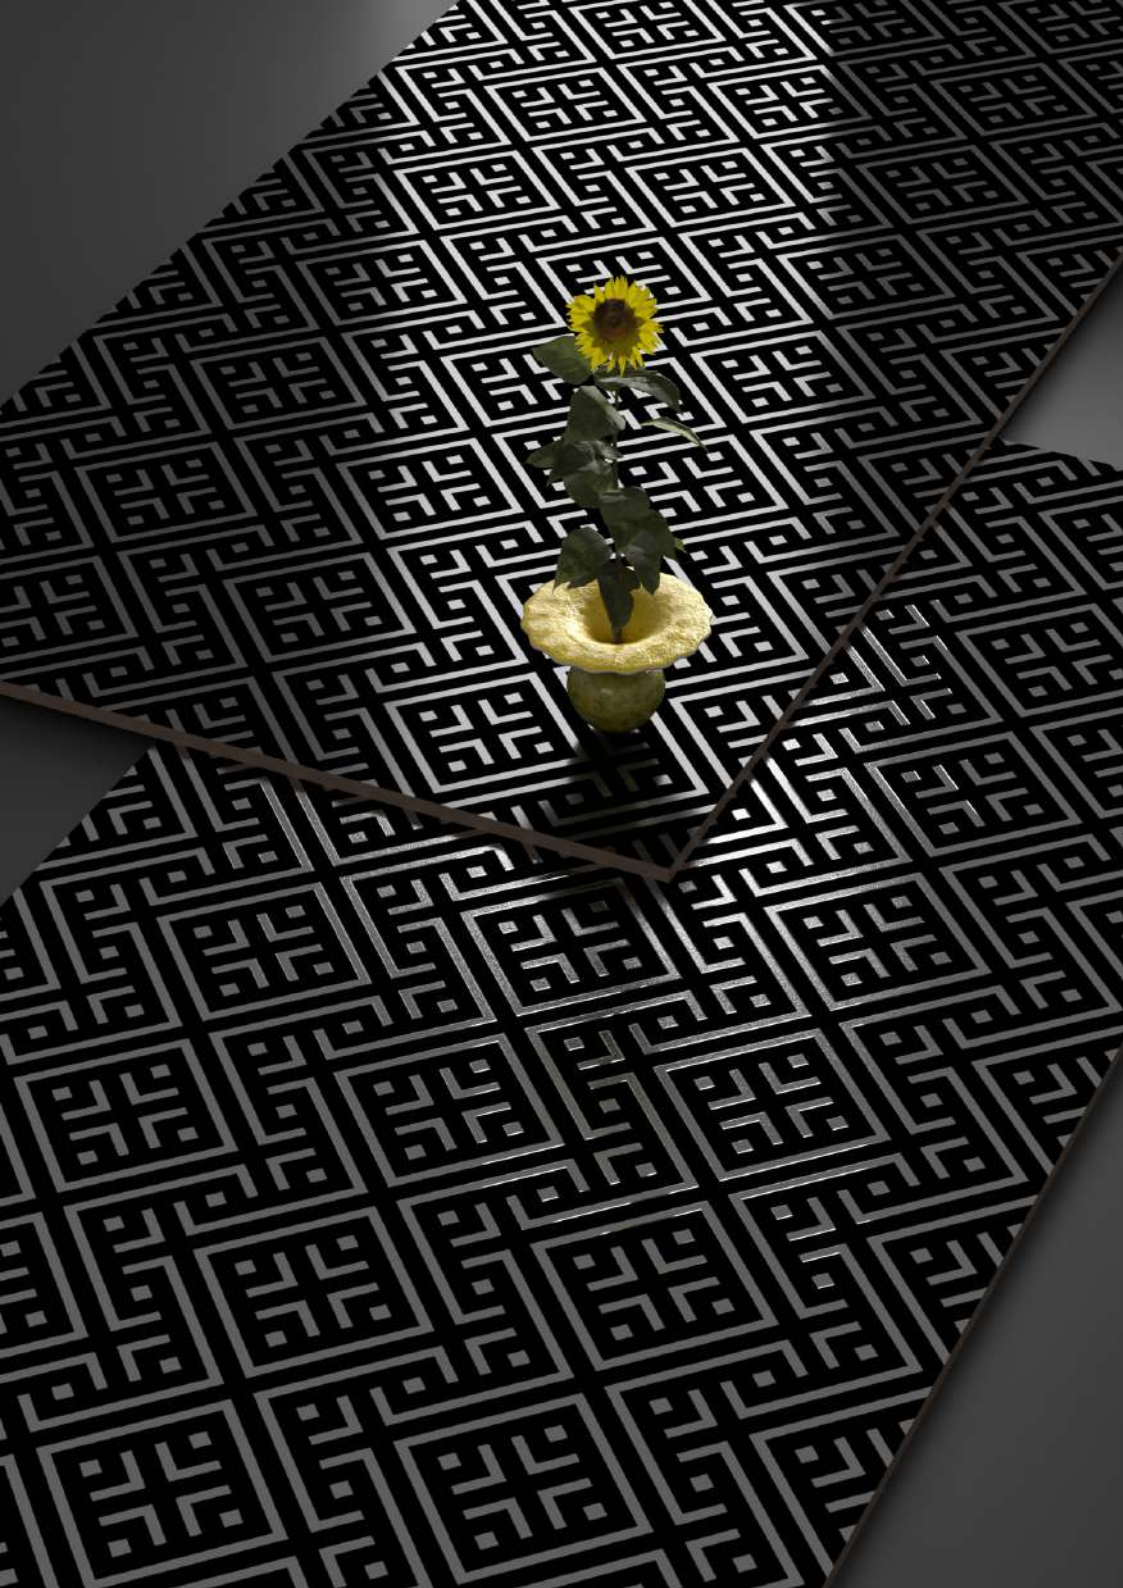

SISAM®
WALL & VITRIFIED

Shimmer 3011

Finish:
Zed Black (Matt) + Carving

Random:
1 Face

600 x
1200MM

Shimmer 3012

Finish:
Zed Black (Matt) + Carving

Random:
1 Face