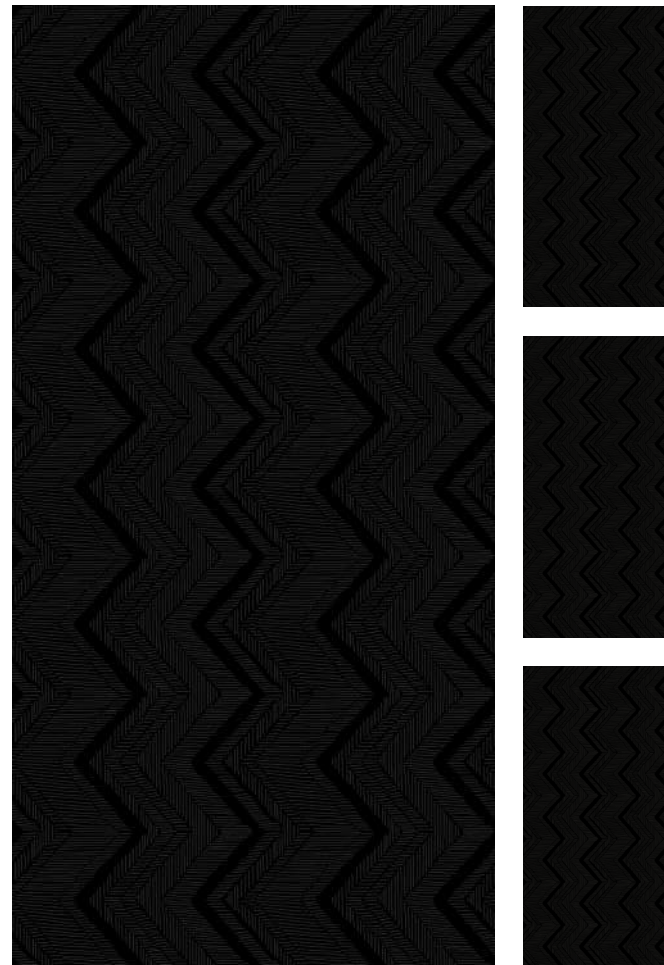

Finish:
Zed Black (Matt) + Carving

Random:
1 Face

Shimmer
collection

SISAM®
WALL & VITRIFIED

Shimmer 3023

Finish:
Zed Black (Matt) + Carving

Random:
1 Face

600 x
1200MM