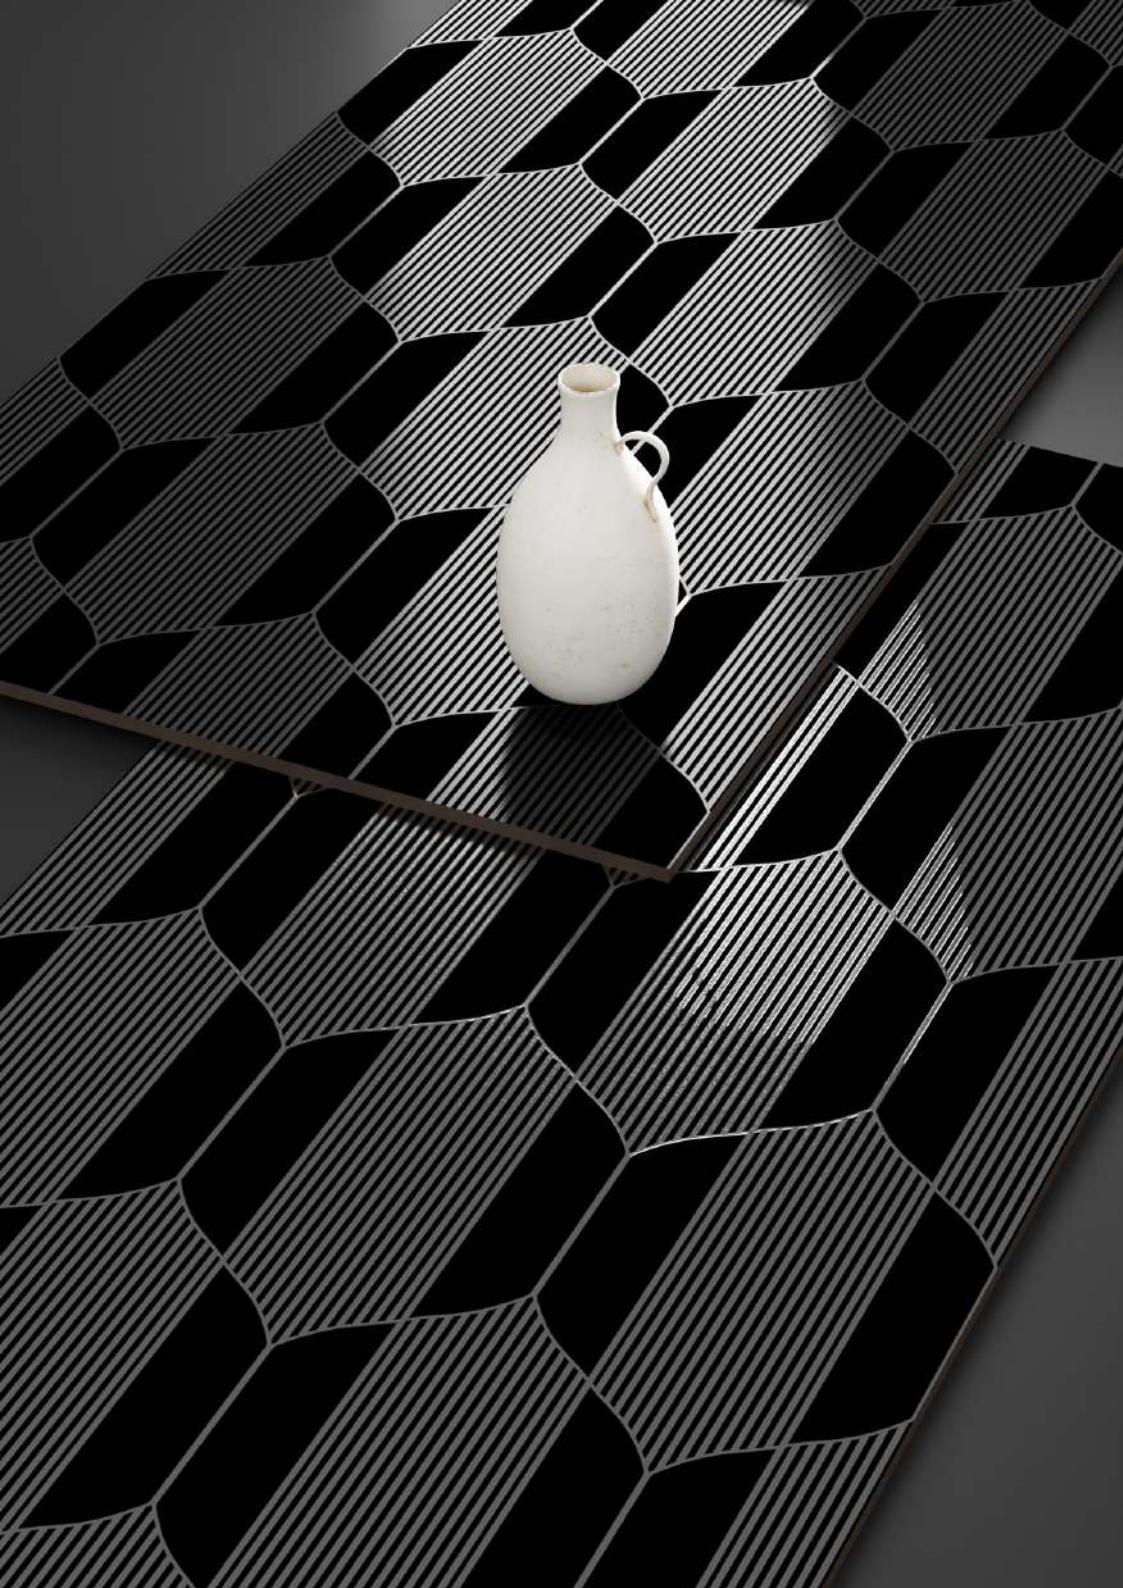

Shimmer
collection

SISAM®
WALL & VITRIFIED

Shimmer 3004

Finish:
Zed Black (Matt) + Carving

Random:
1 Face

600 x
1200MM