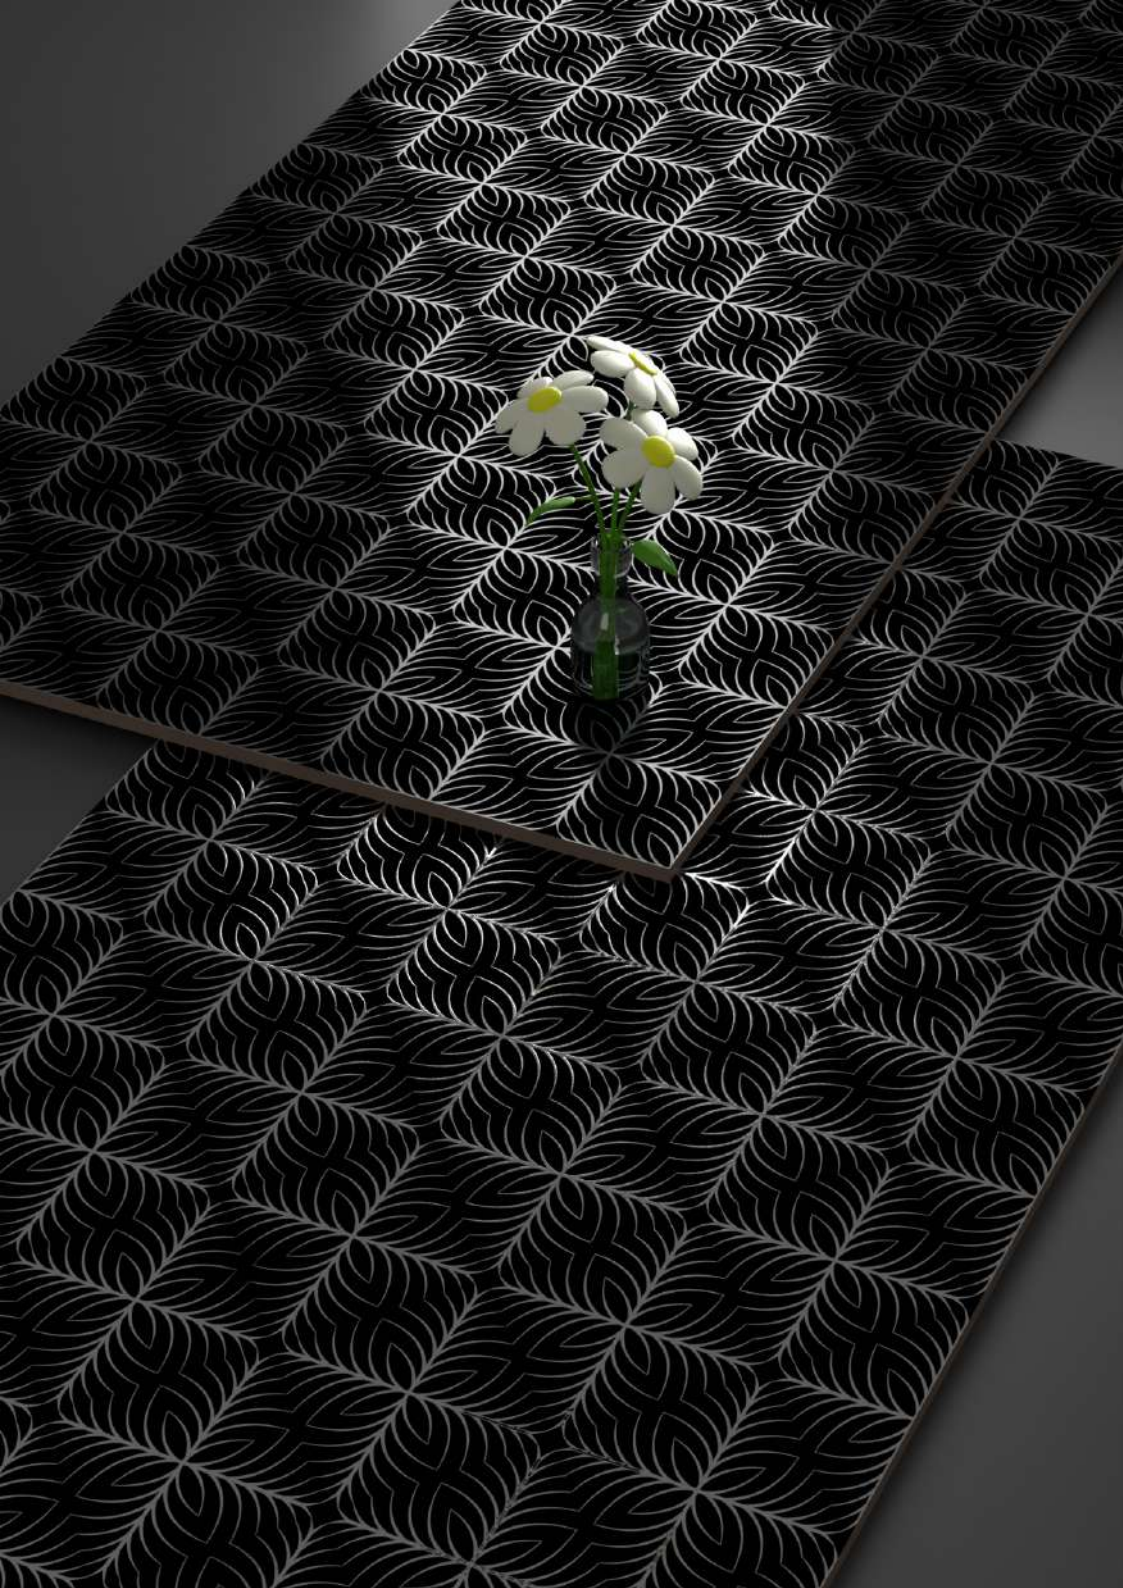

Finish:
Zed Black (Matt) + Carving

Random:
1 Face

600 x
1200MM

Shimmer 3017

Finish:
Zed Black (Matt) + Carving

Random:
1 Face

Shimmer 3018

Finish:
Zed Black (Matt) + Carving