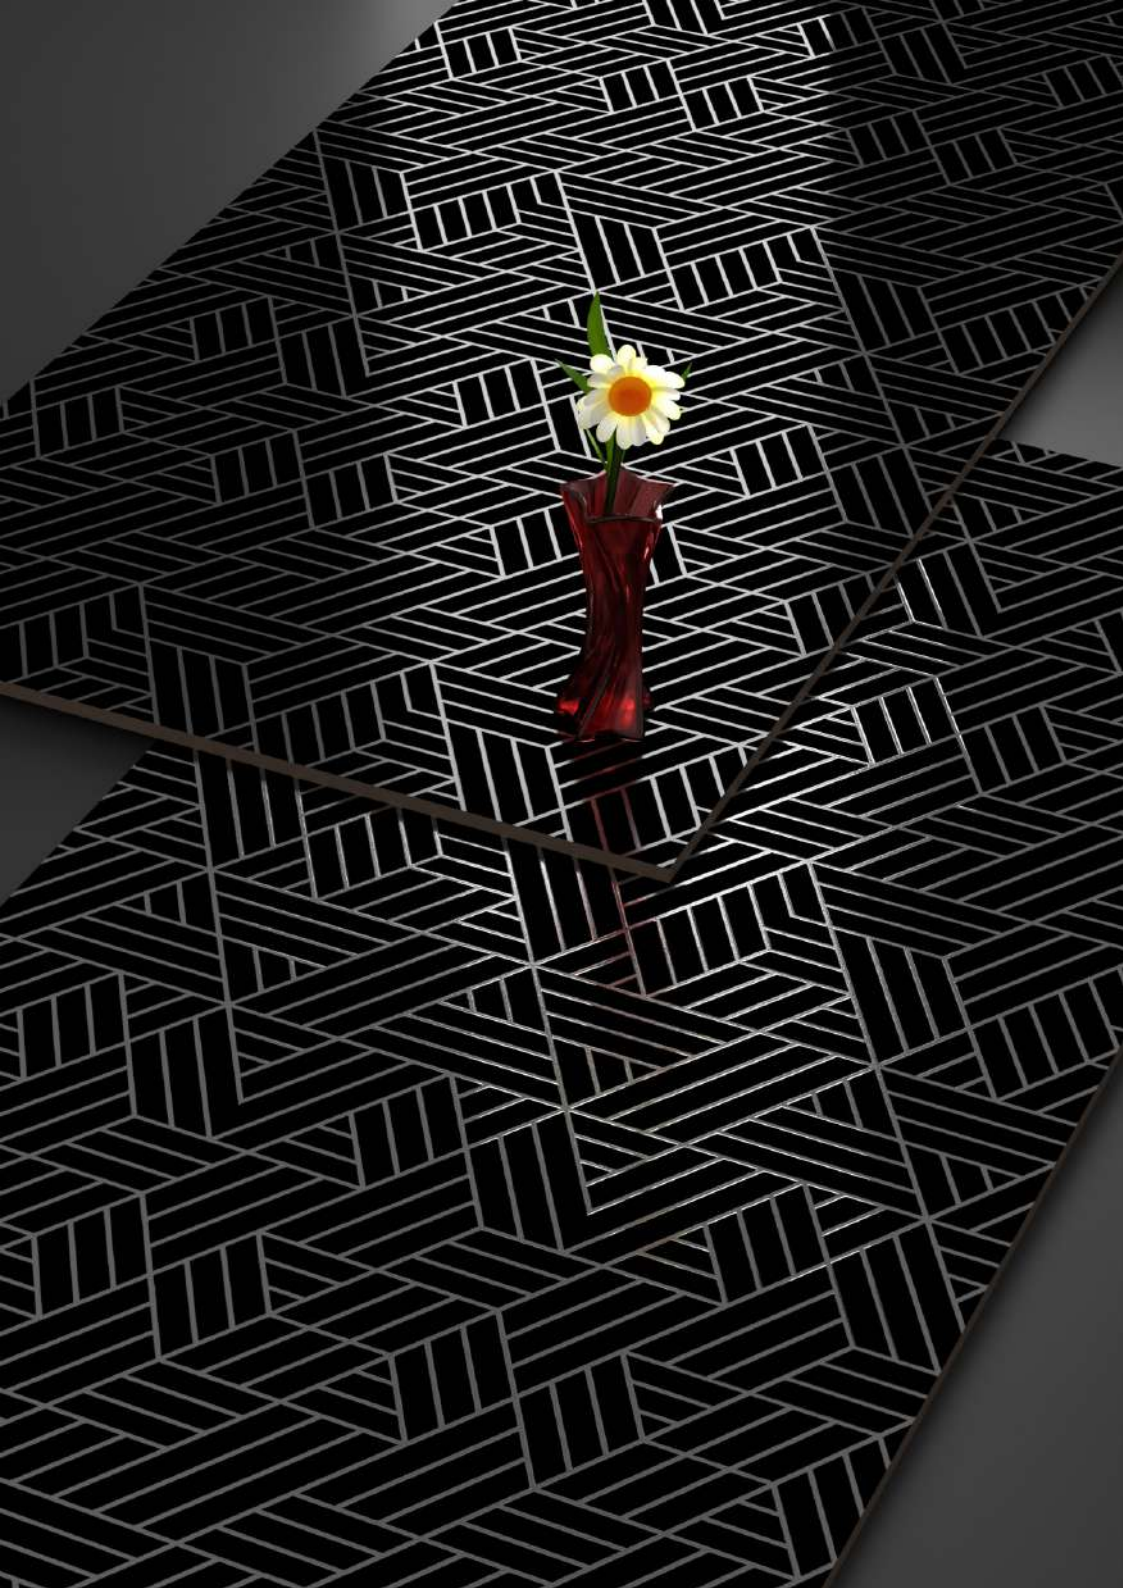

Shimmer 3018

Finish:
Zed Black (Matt) + Carving

Random:
1 Face