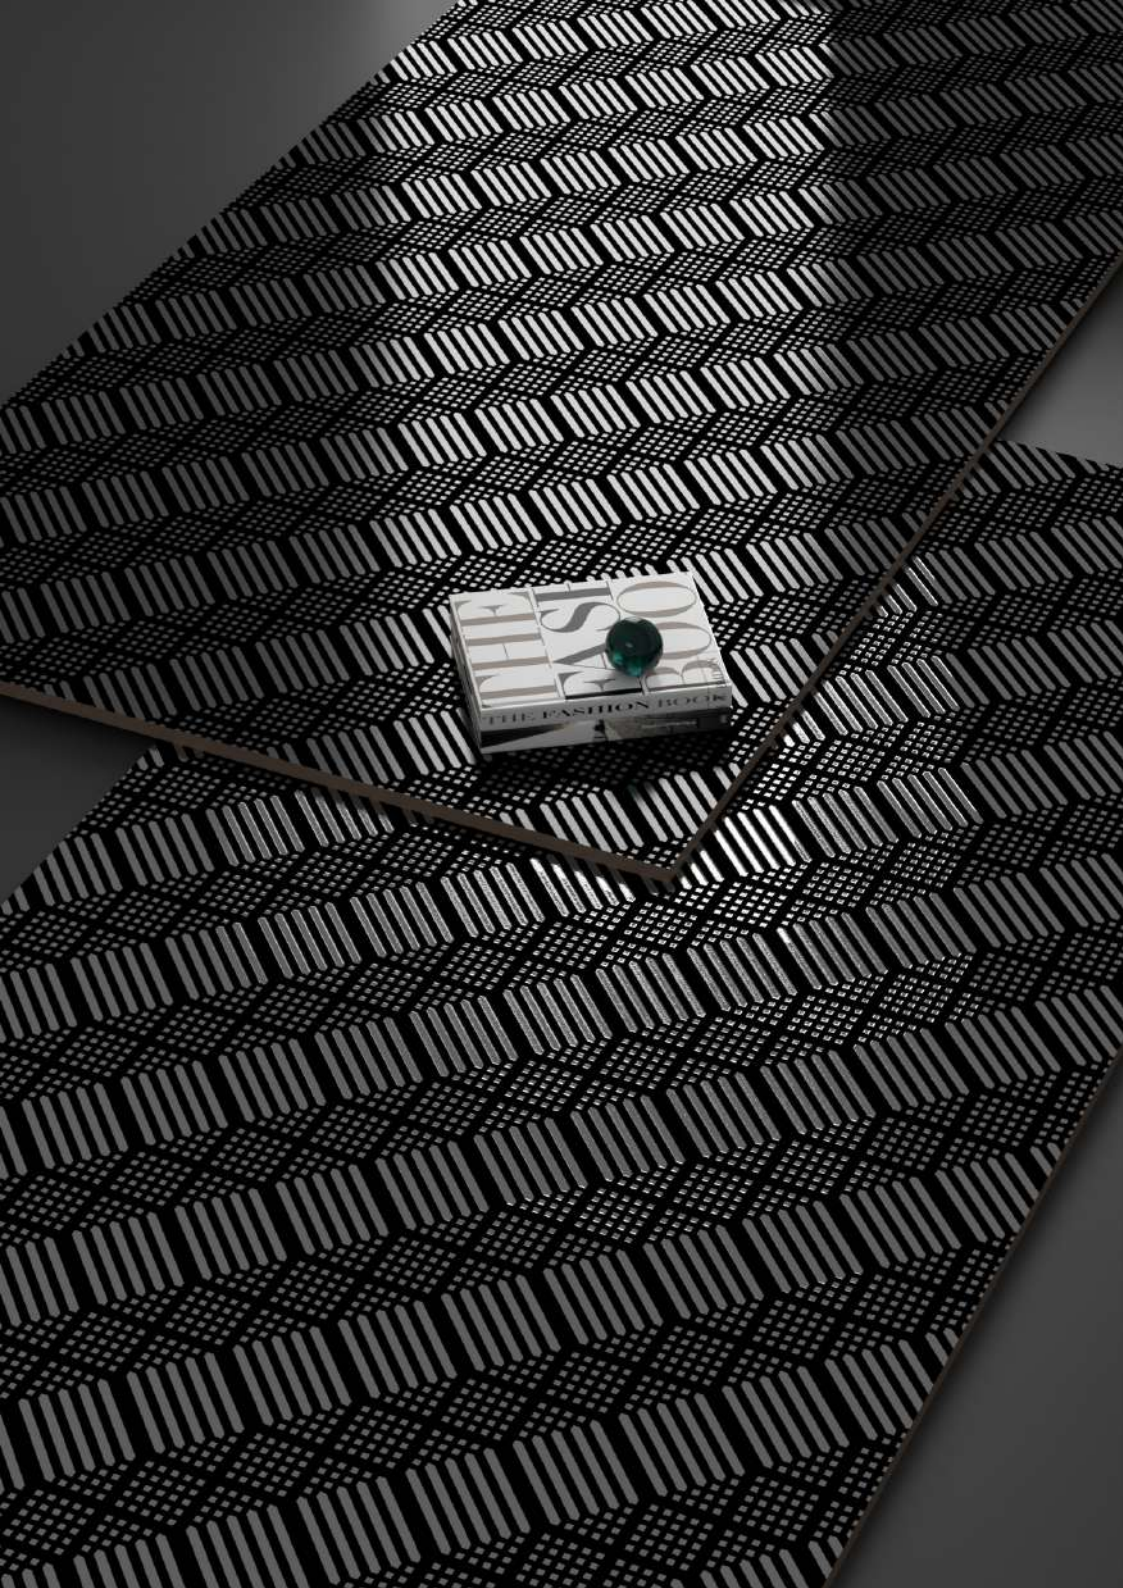

Shimmer 3008

Finish:
Zed Black (Matt) + Carving

Random:
1 Face