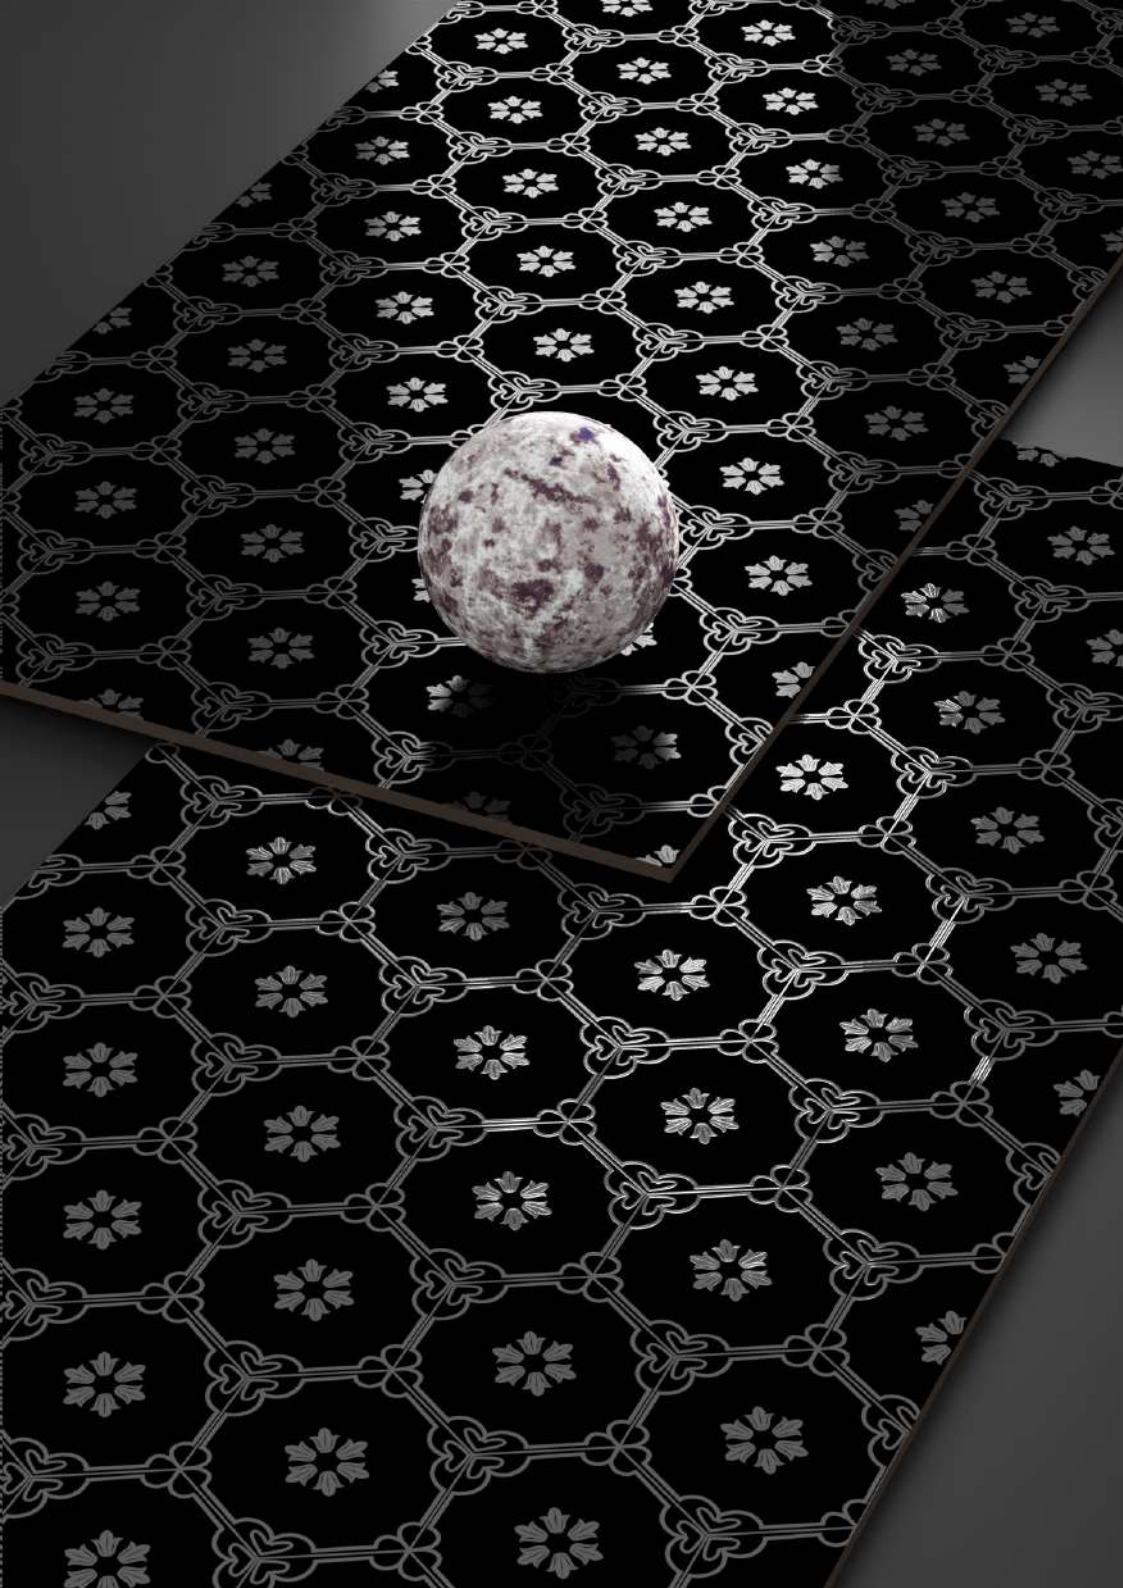

Finish:
Zed Black (Matt) + Carving

Random:
1 Face

Shimmer
collection

SISAM®
WALL & VITRIFIED

Shimmer 3023

Finish:
Zed Black (Matt) + Carving

Random:
1 Face

600 x
1200MM