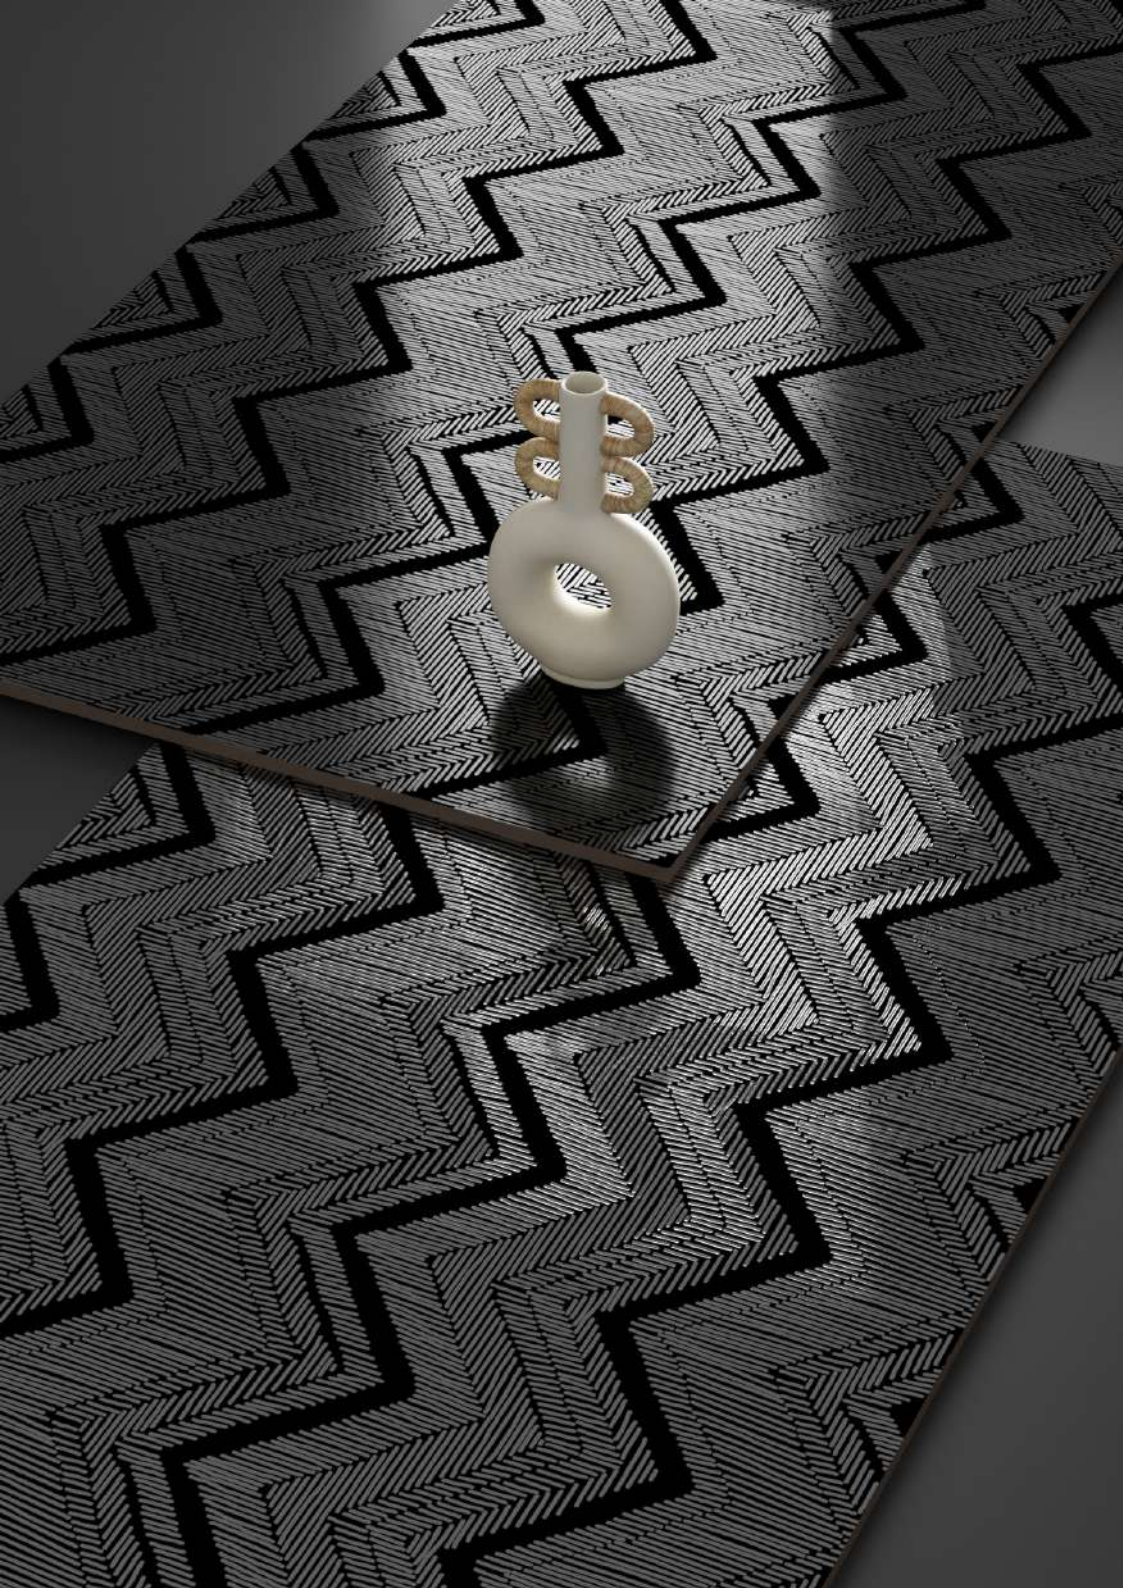

Shimmer
collection

SISAM®
WALL & VITRIFIED

Shimmer 3023

Finish:
Zed Black (Matt) + Carving

Random:
1 Face

600 x
1200MM