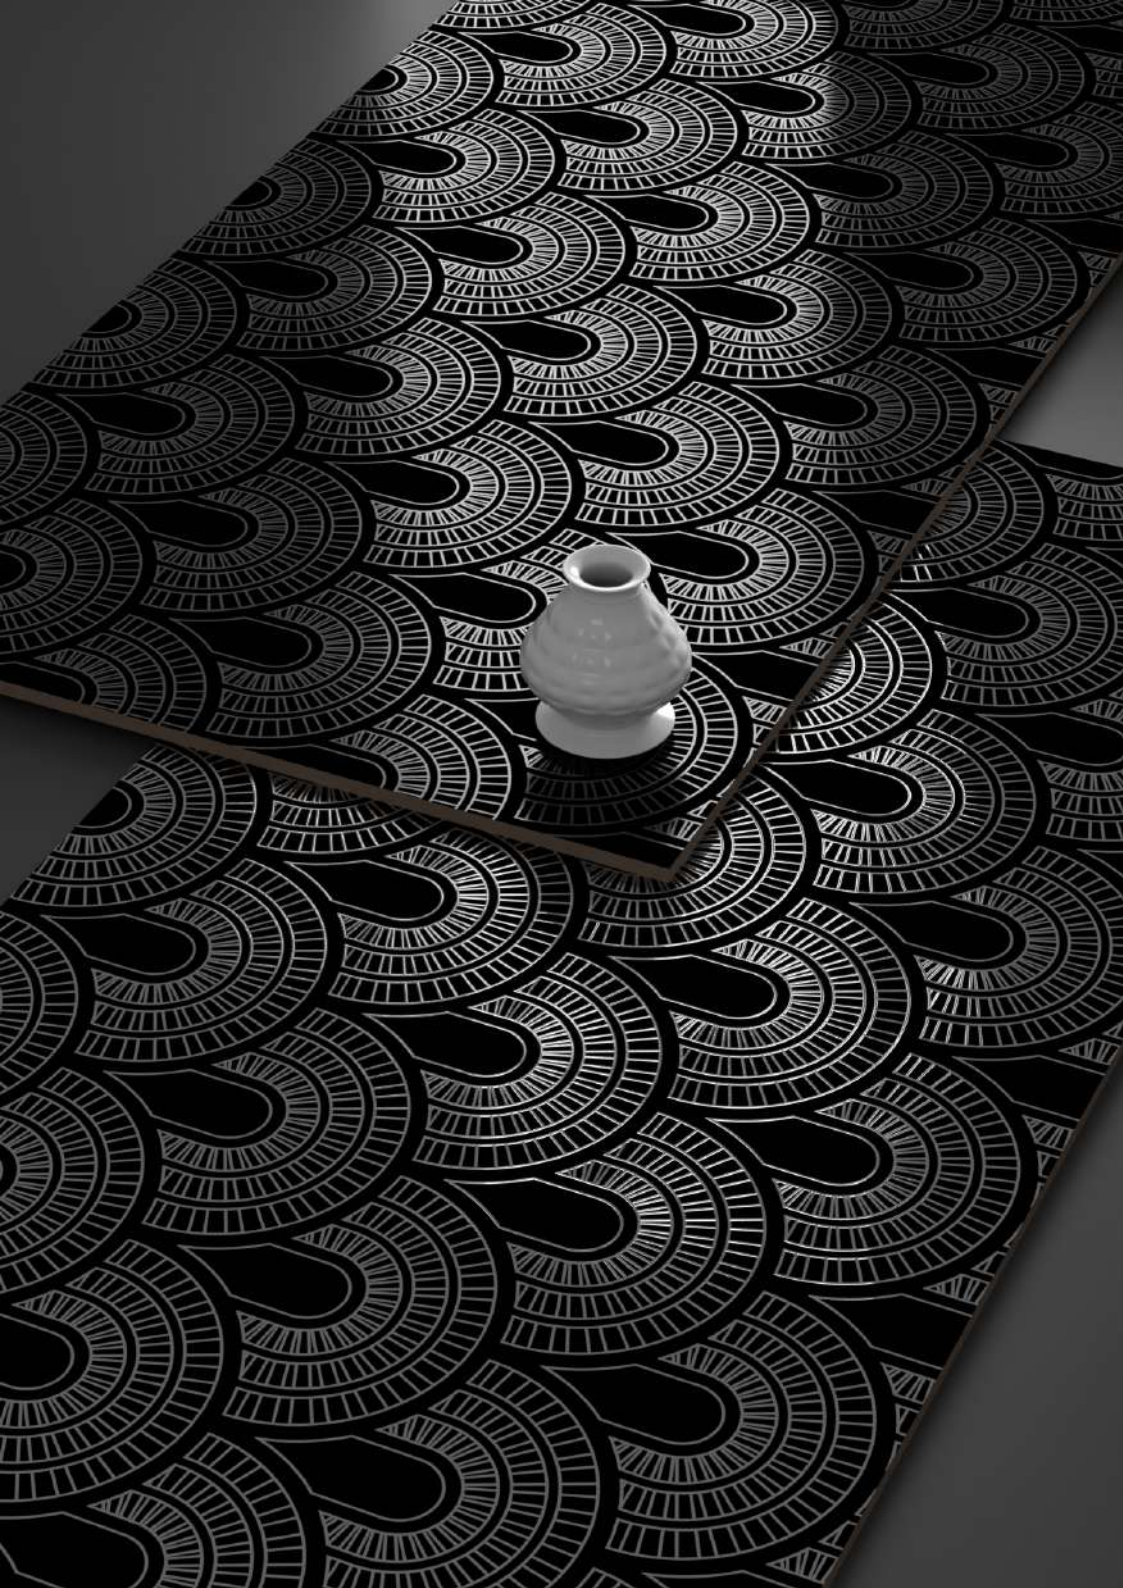

Random:
1 Face

600 x
1200MM

Shimmer 3021

Finish:
Zed Black (Matt) + Carving

Random:
1 Face

Shimmer
collection

SISAM®
WALL & VITRIFIED

Shimmer 3022