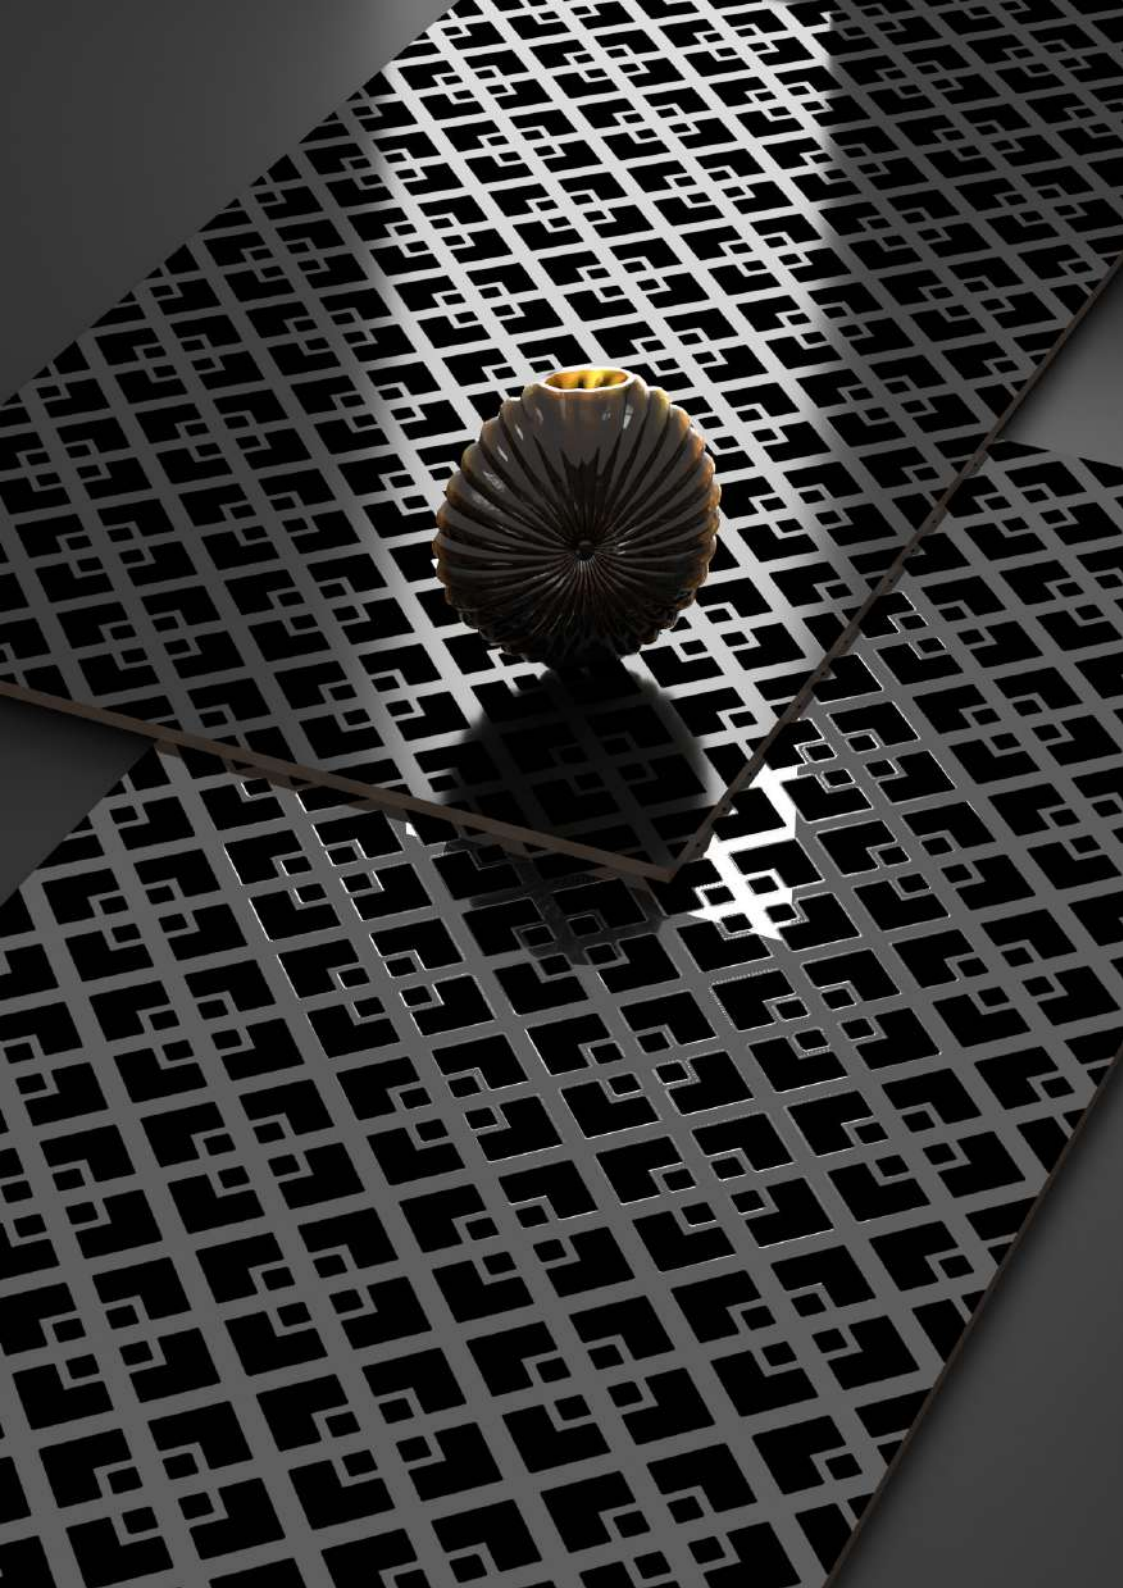

Random:
1 Face

600 x
1200MM

Shimmer 3021

Finish:
Zed Black (Matt) + Carving

Random:
1 Face

Shimmer
collection

SISAM®
WALL & VITRIFIED

Shimmer 3022