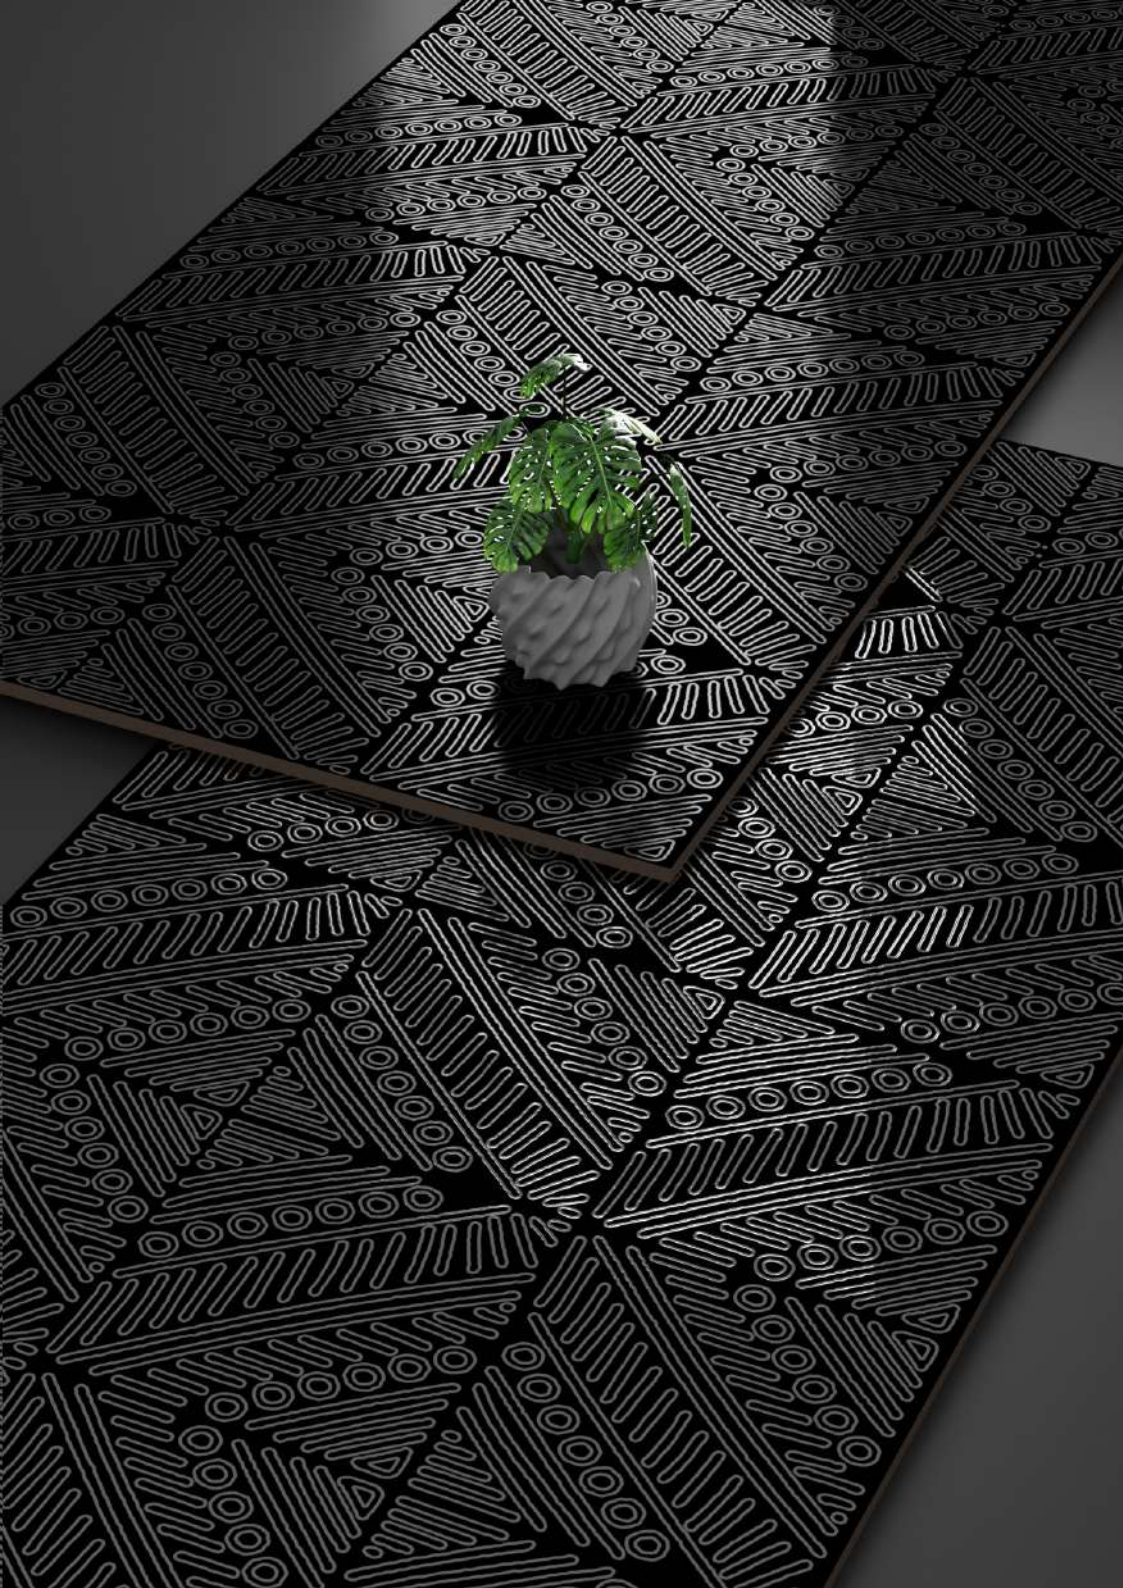

Shimmer
collection

SISAM®
WALL & VITRIFIED

Shimmer 3025

Finish:
Zed Black (Matt) + Carving

Random:
1 Face

600 x
1200MM