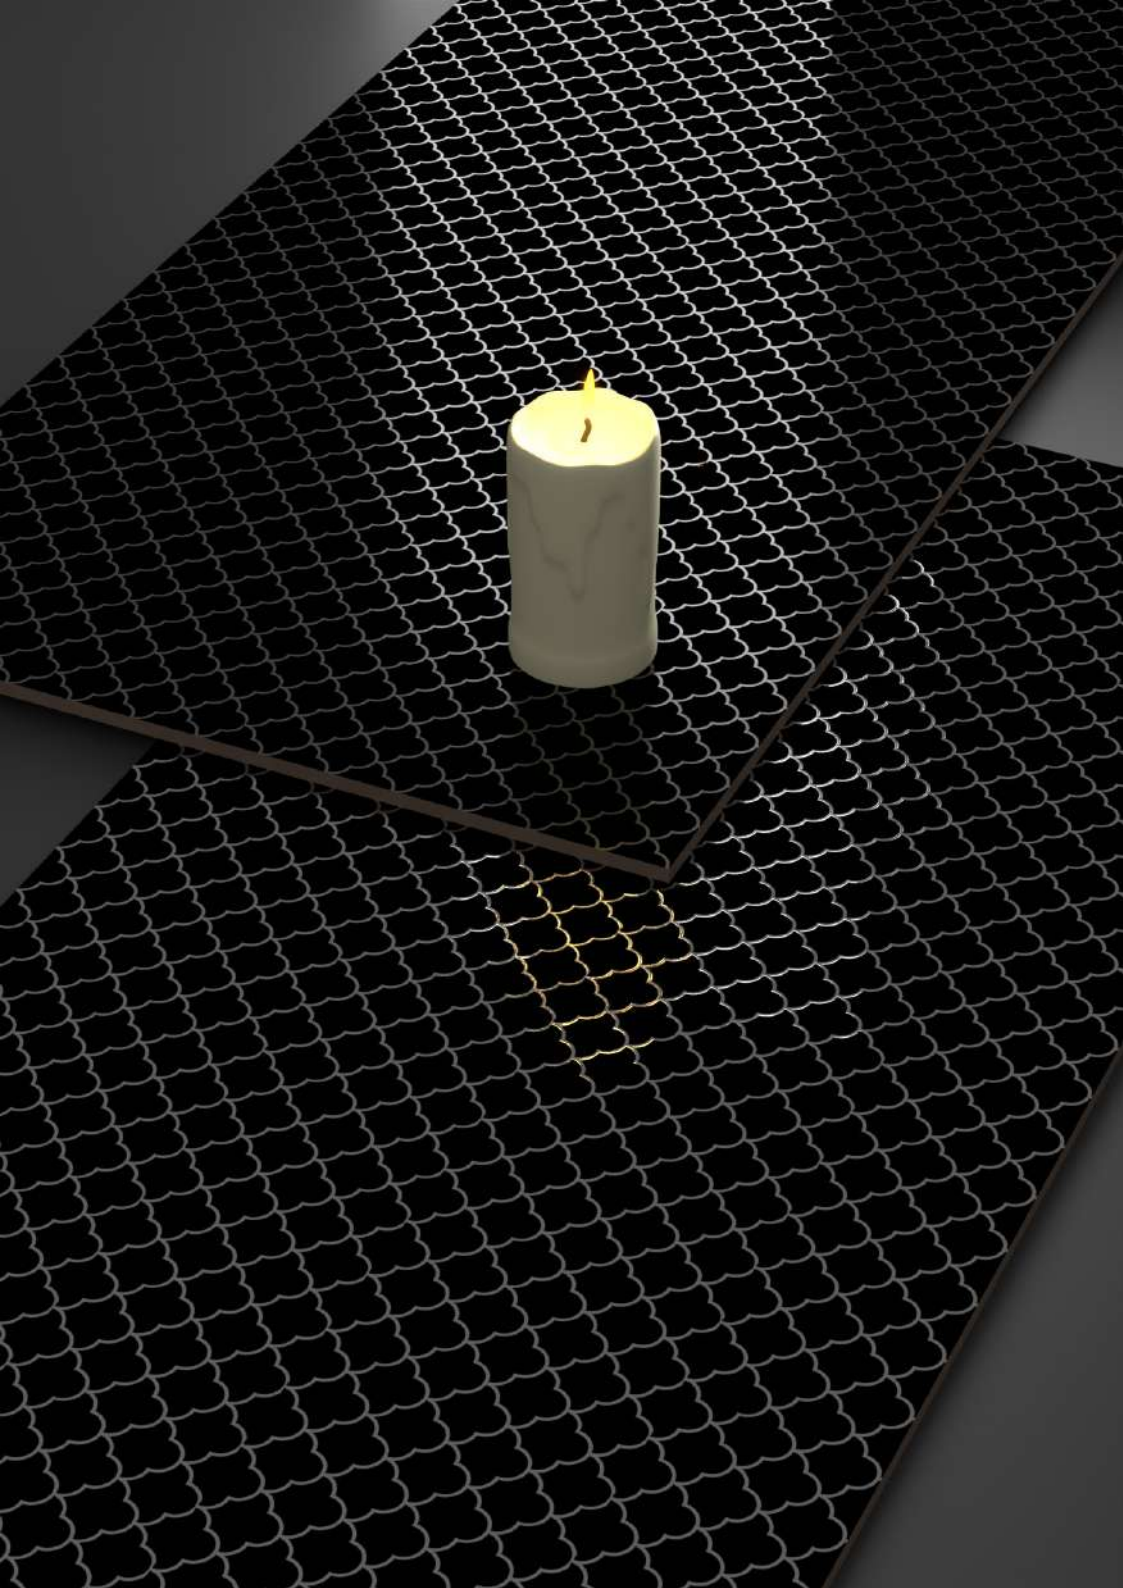

SISAM®
WALL & VITRIFIED

Shimmer 3005

Finish:
Zed Black (Matt) + Carving

Random:
3 Face

600 x
1200MM

Shimmer 3006

Finish:
Zed Black (Matt) + Carving

Random:
1 Face