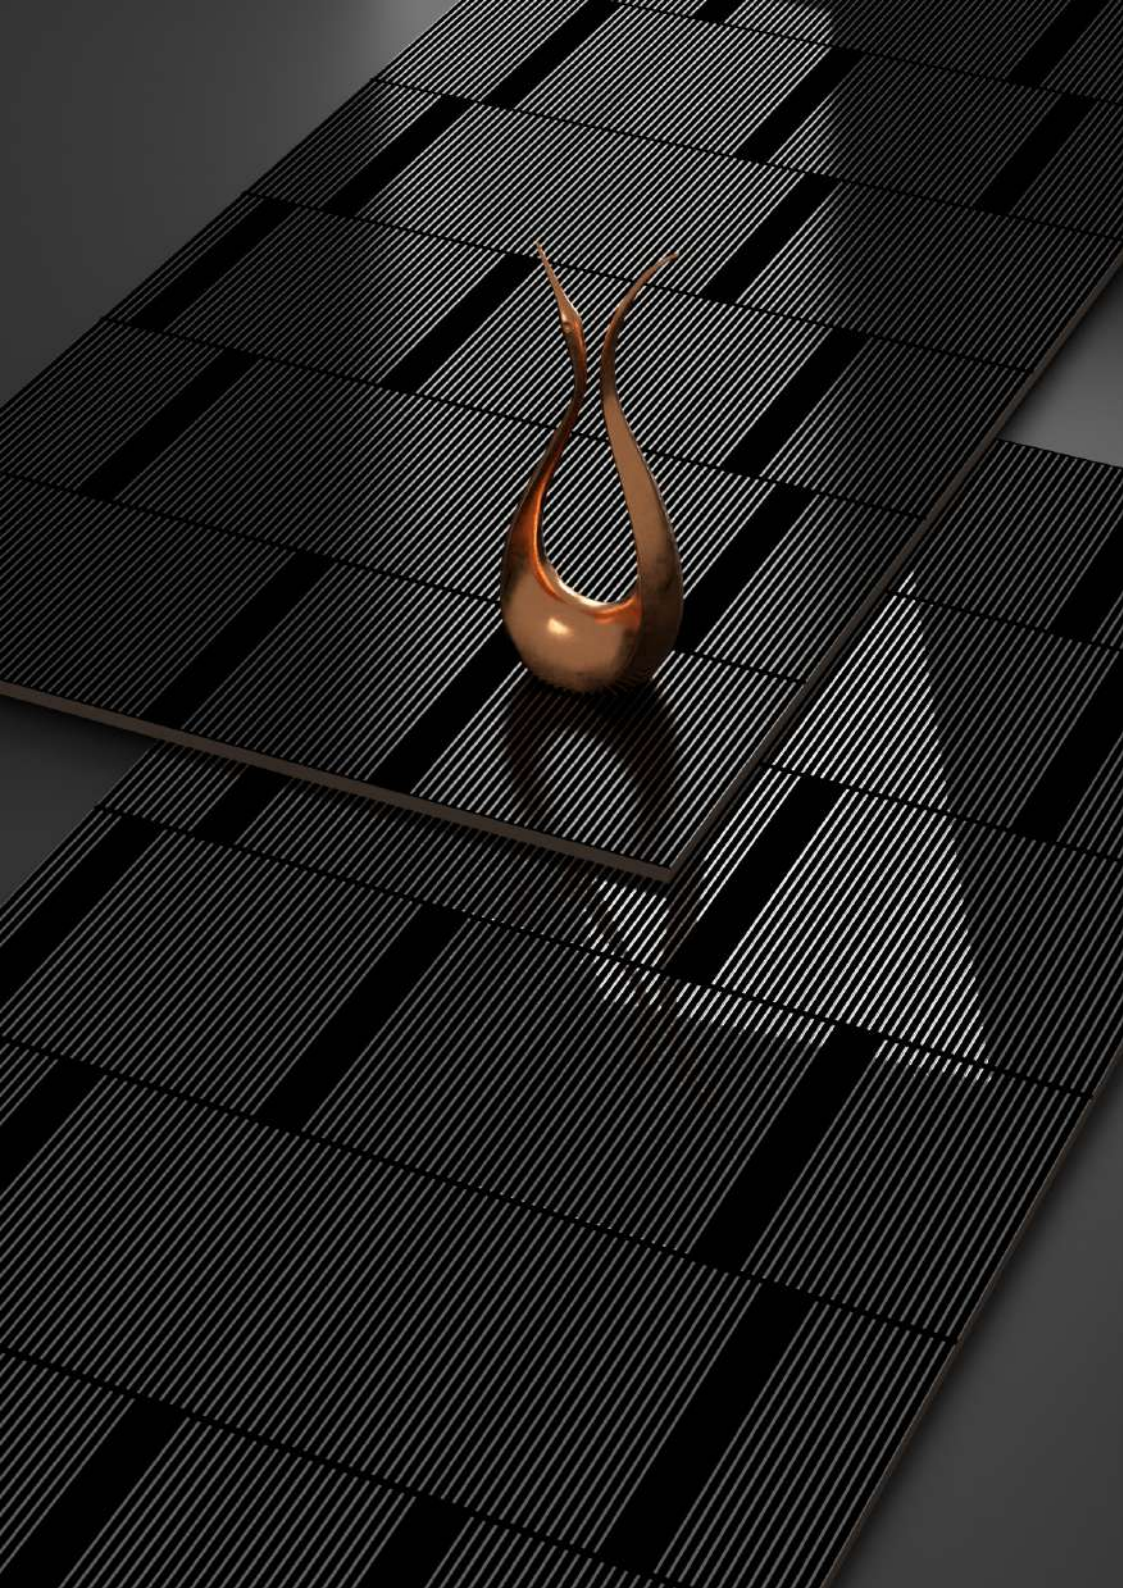

Finish:
Zed Black (Matt) + Carving

Random:
1 Face

Shimmer 3002

Finish:
Zed Black (Matt) + Carving

Random:
1 Face

Shimmer 3003

Finish:
Zed Black (Matt) + Carving

Random:
1 Face