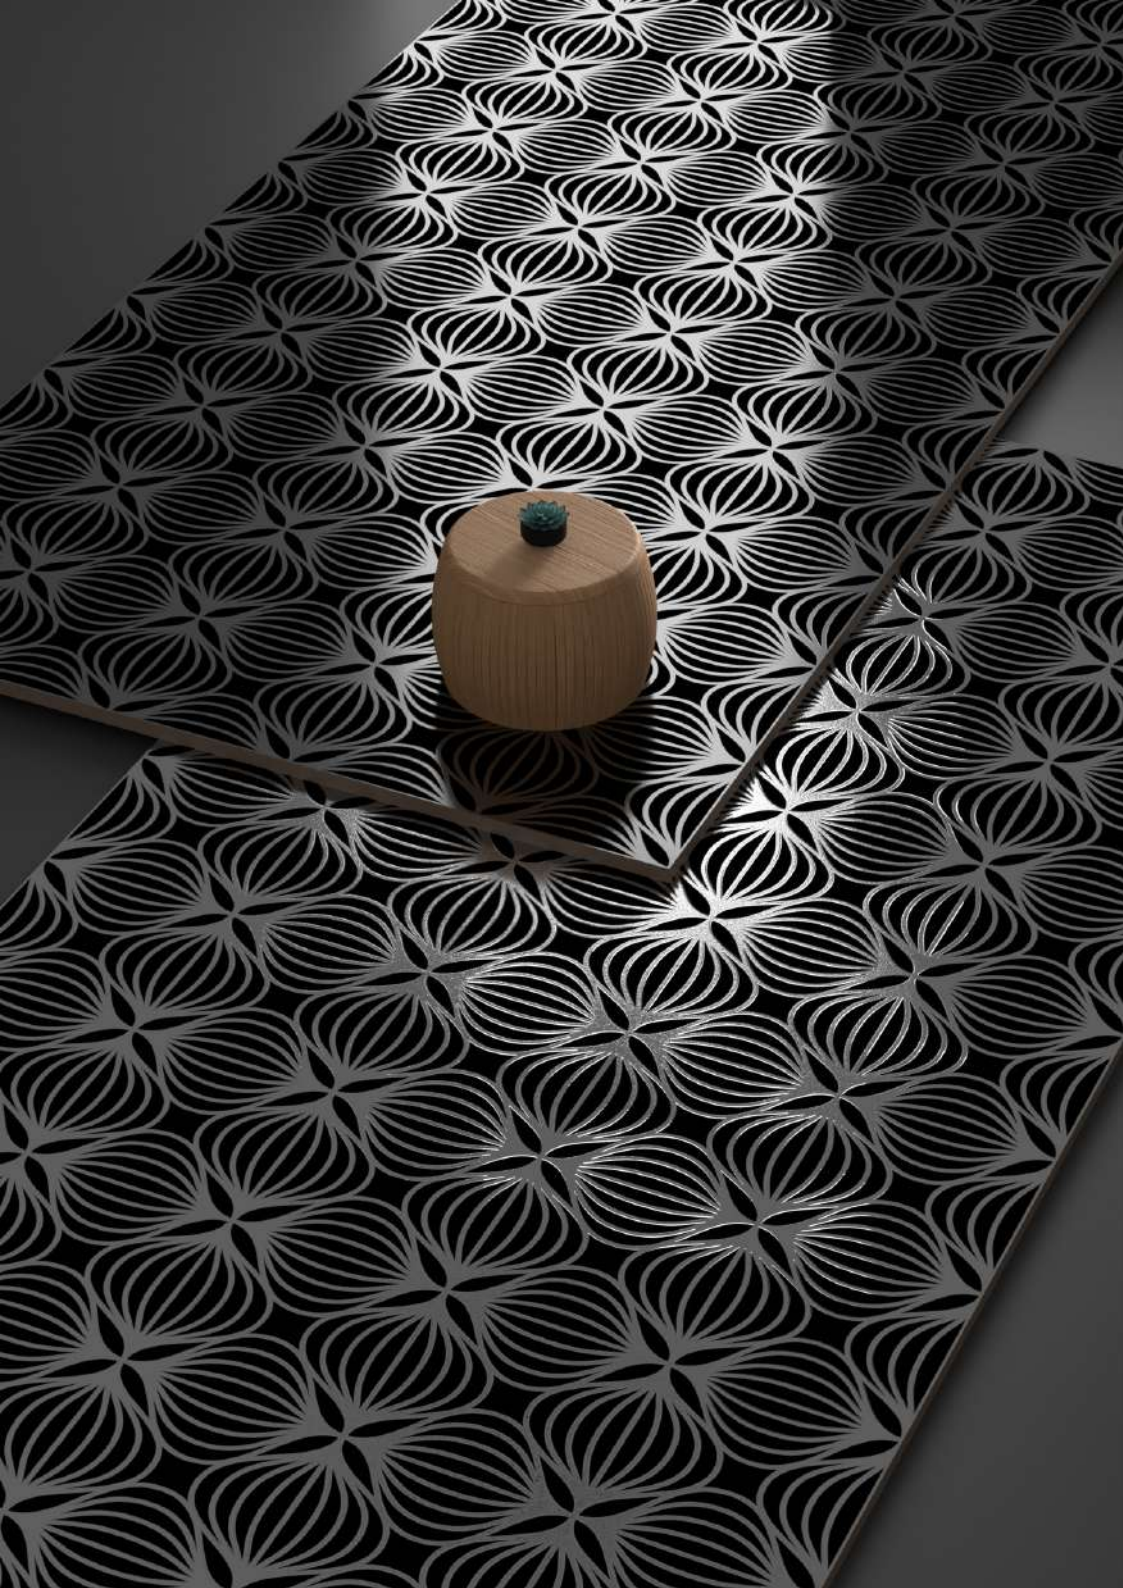

Shimmer
collection

SISAM®
WALL & VITRIFIED

Shimmer 3016

Finish:
Zed Black (Matt) + Carving

Random:
1 Face

600 x
1200MM