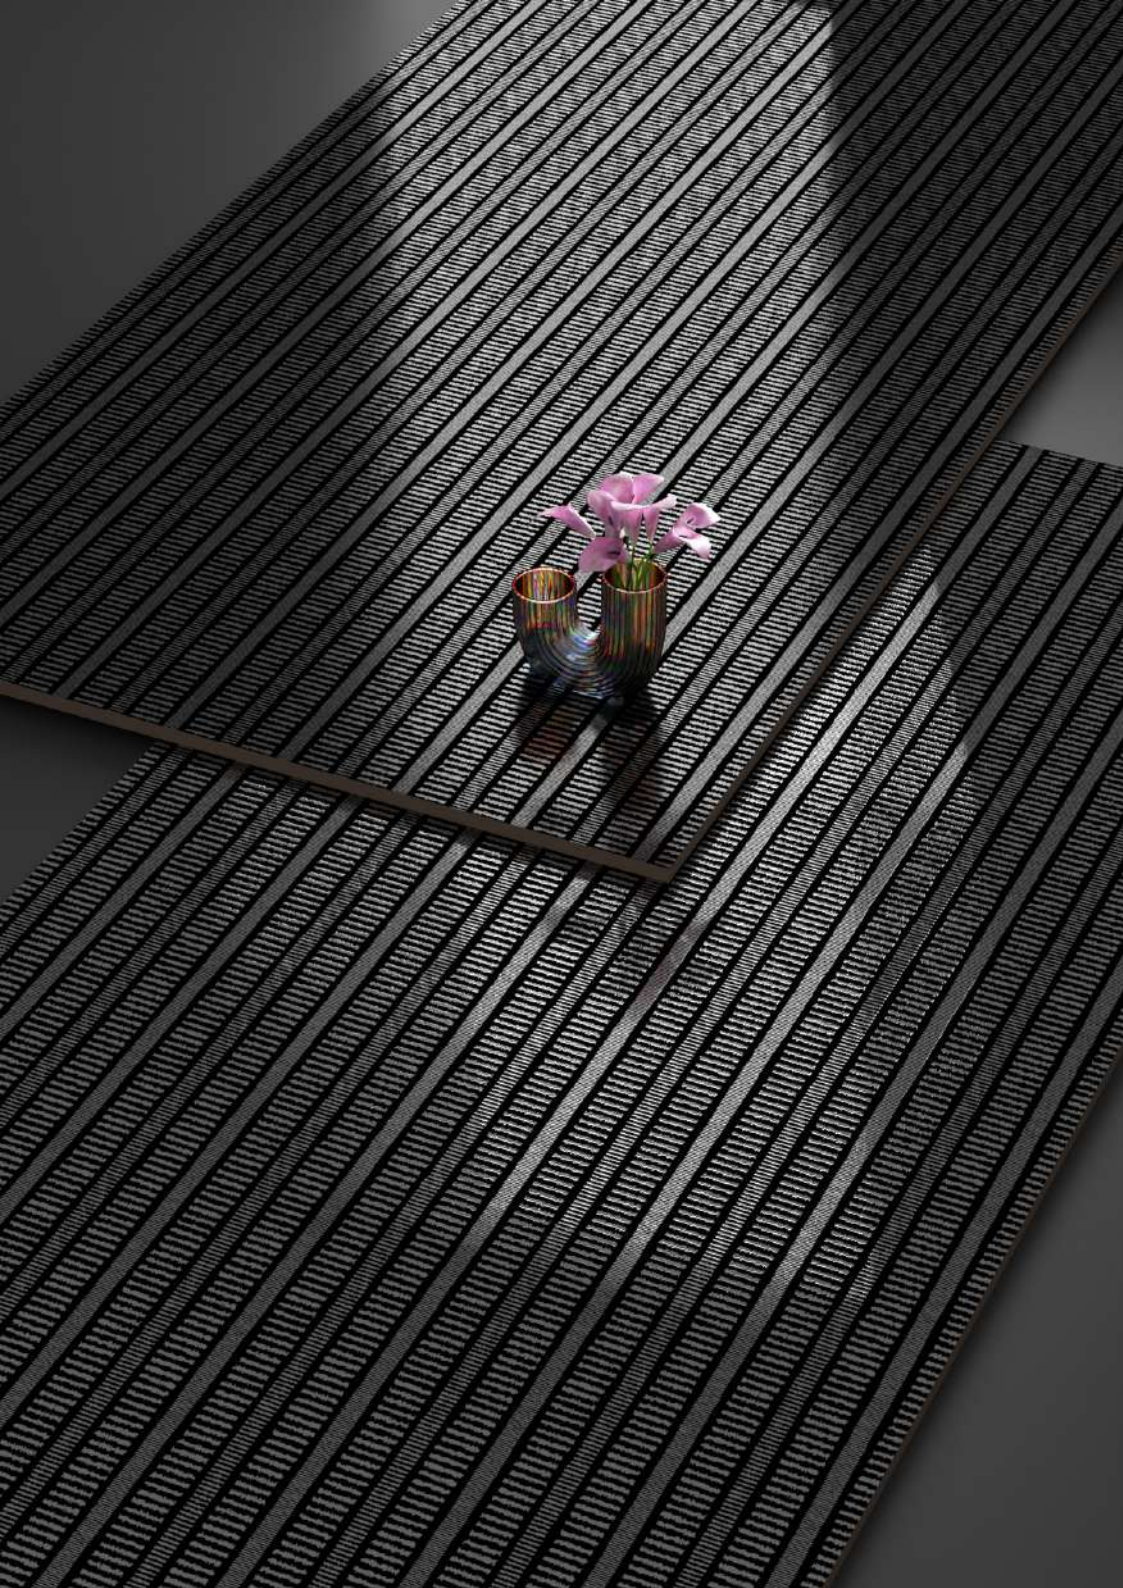

Shimmer 3009

Finish:
Zed Black (Matt) + Carving

Random:
1 Face

**600 x
1200MM**