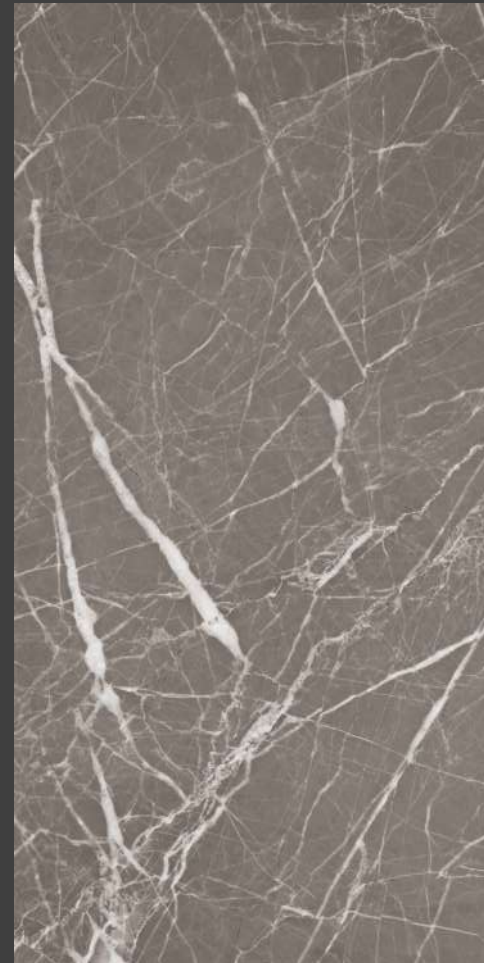

SLICK ESTELLO CHOCO

Finish:
Slick

Random:
4 Face

600 x
1200MM