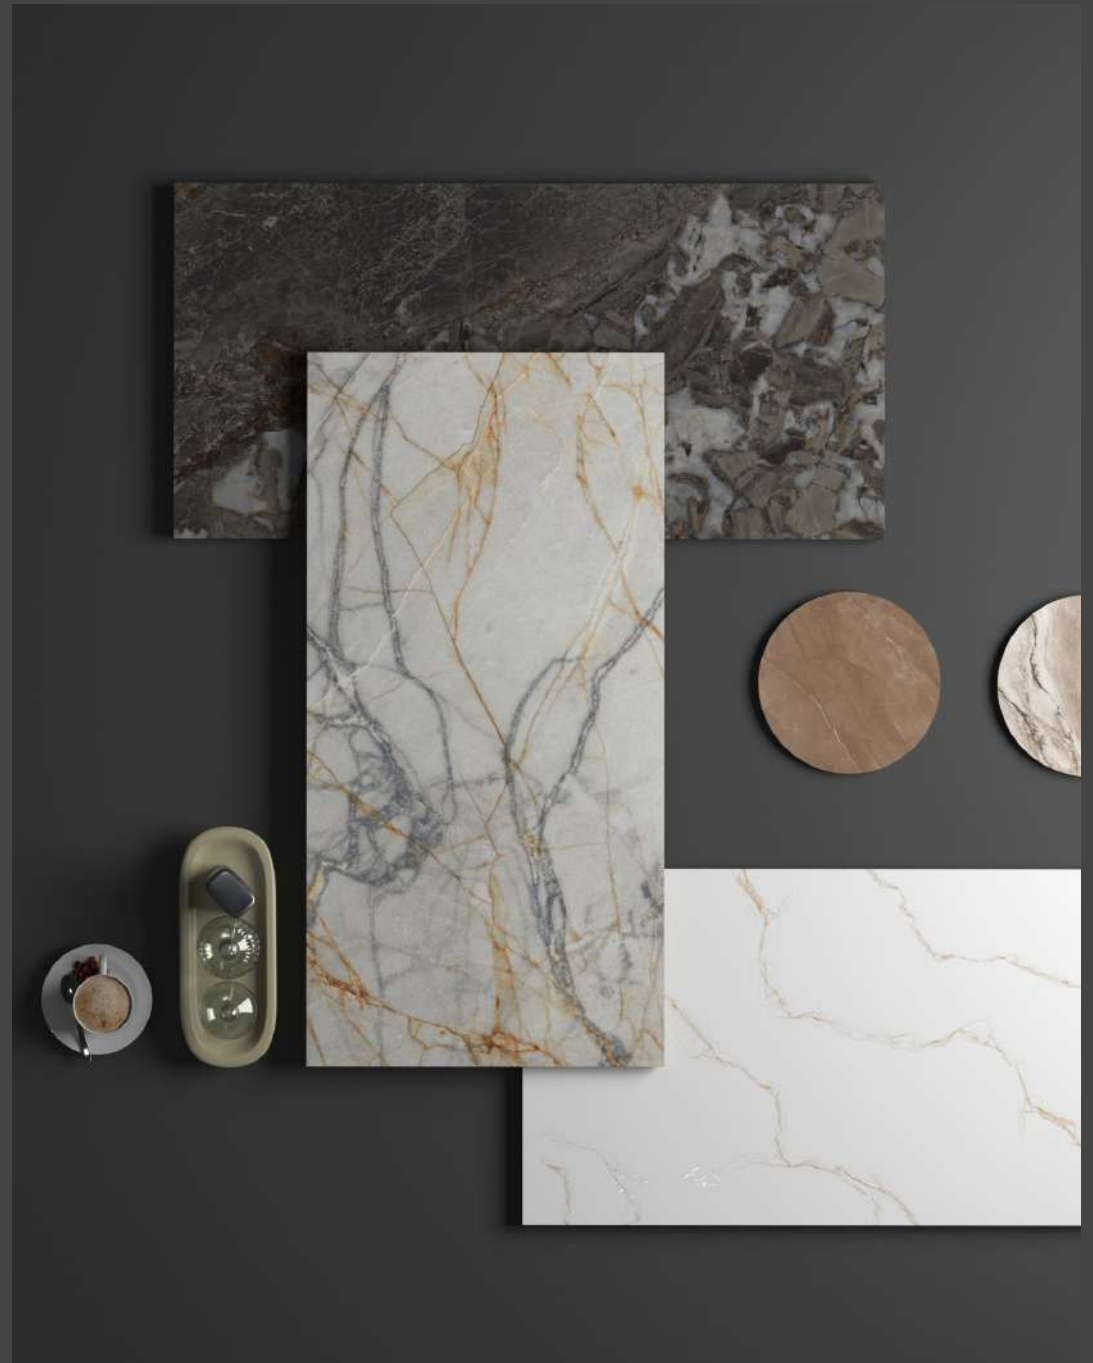

Slick
collection

SISAM®
WALL & VITRIFIED

F A B U L O U S

600 x
1200mm

SISAM[®]
WALL & VITRIFIED

CREATE A LASTING IMPRESSION WITH TILES

Sisam is synonymous with excellent quality tiles that define the beauty of a well-tiled space. We are one of the leading exporters of Wall Tiles, Fullbody Tiles, Double Charge Tiles, and Step Riser Tiles.

Finish:
Slick

Random:
4 Face

600 x
1200MM

The vanity area consists of a light-colored, floating vanity unit with two shelves. The top shelf holds a white, oval-shaped sink with a modern faucet. To the left of the sink, there is a decorative arrangement including a green vase with foliage, a glass jar, and a stack of books. A round, gold-framed mirror is mounted on the wall above the sink. Below the vanity, a stack of three white towels is neatly folded on the lower shelf.

A small, light-colored floating shelf is mounted on the wall to the right of the vanity. It holds several bathroom essentials, including a tube of toothpaste, a bottle of hand soap, and a bottle of body lotion.