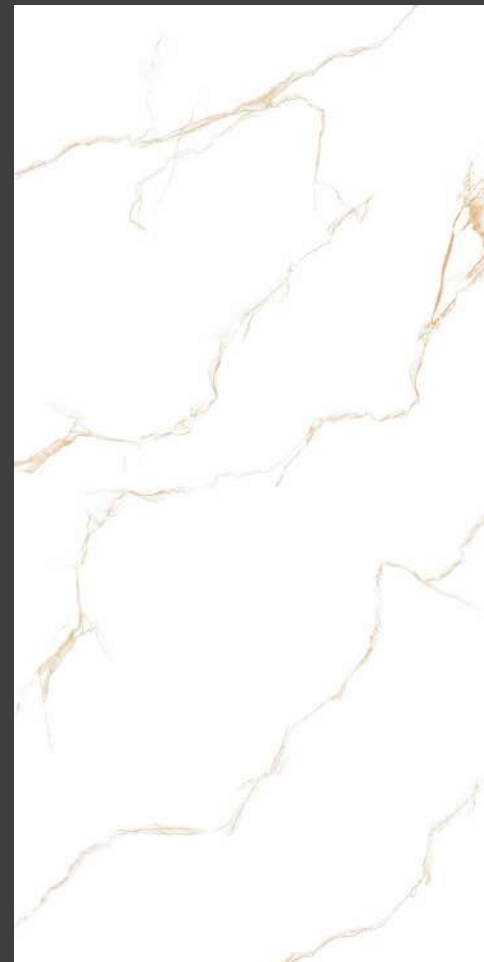

Resistant to
High Temperatures

Recyclable

Hygienic

600 x
1200mm

Random Rectified Wall Floor

Slick
collection

SISAM®
WALL & VITRIFIED

SLICK ALASKA GOLD