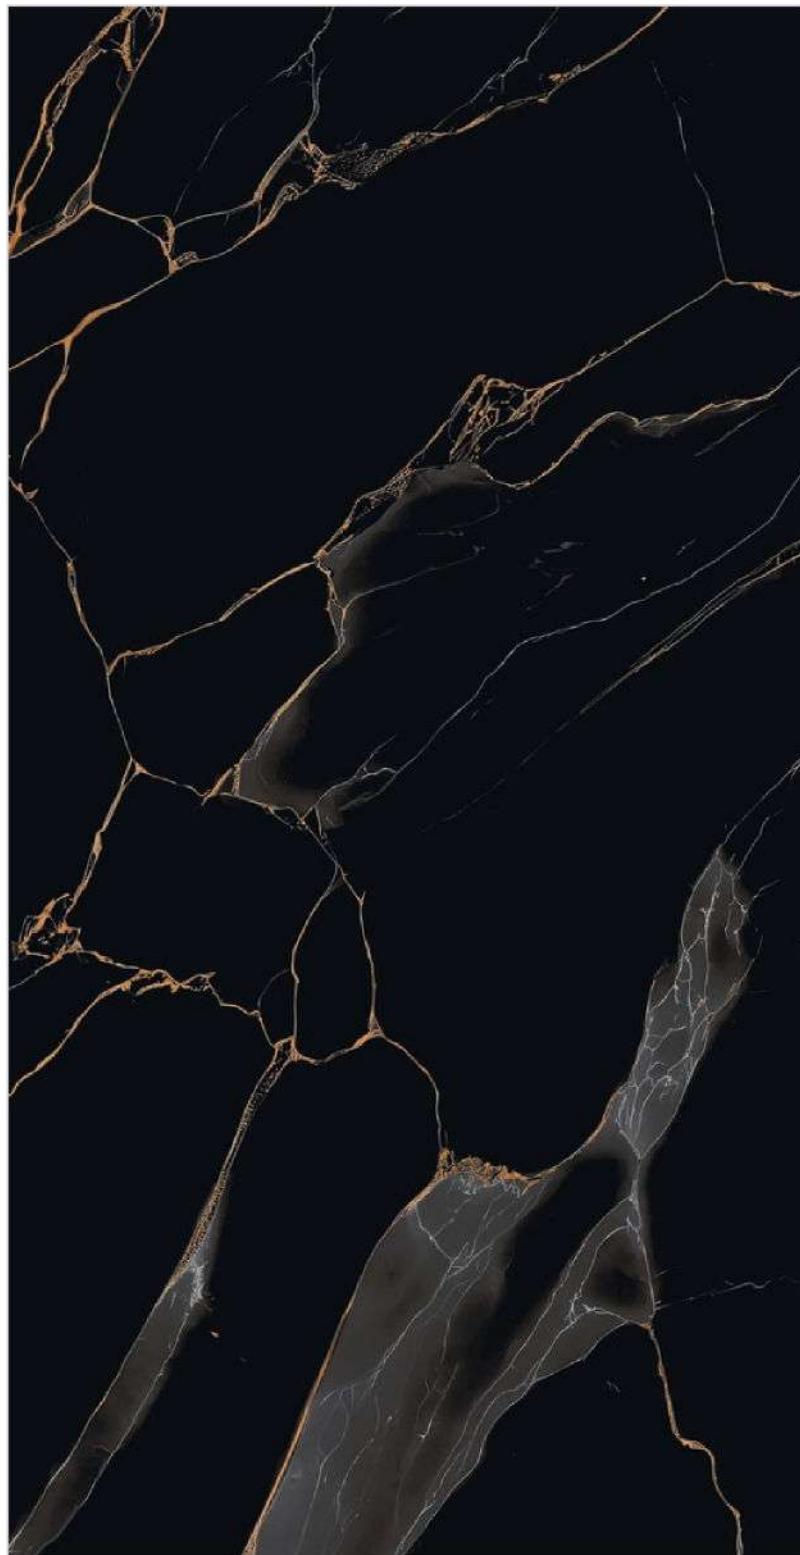

600x
1200MM

600x
600MM

JURIAL BLACK

FINISH
Super High Glossy

RANDOM
4