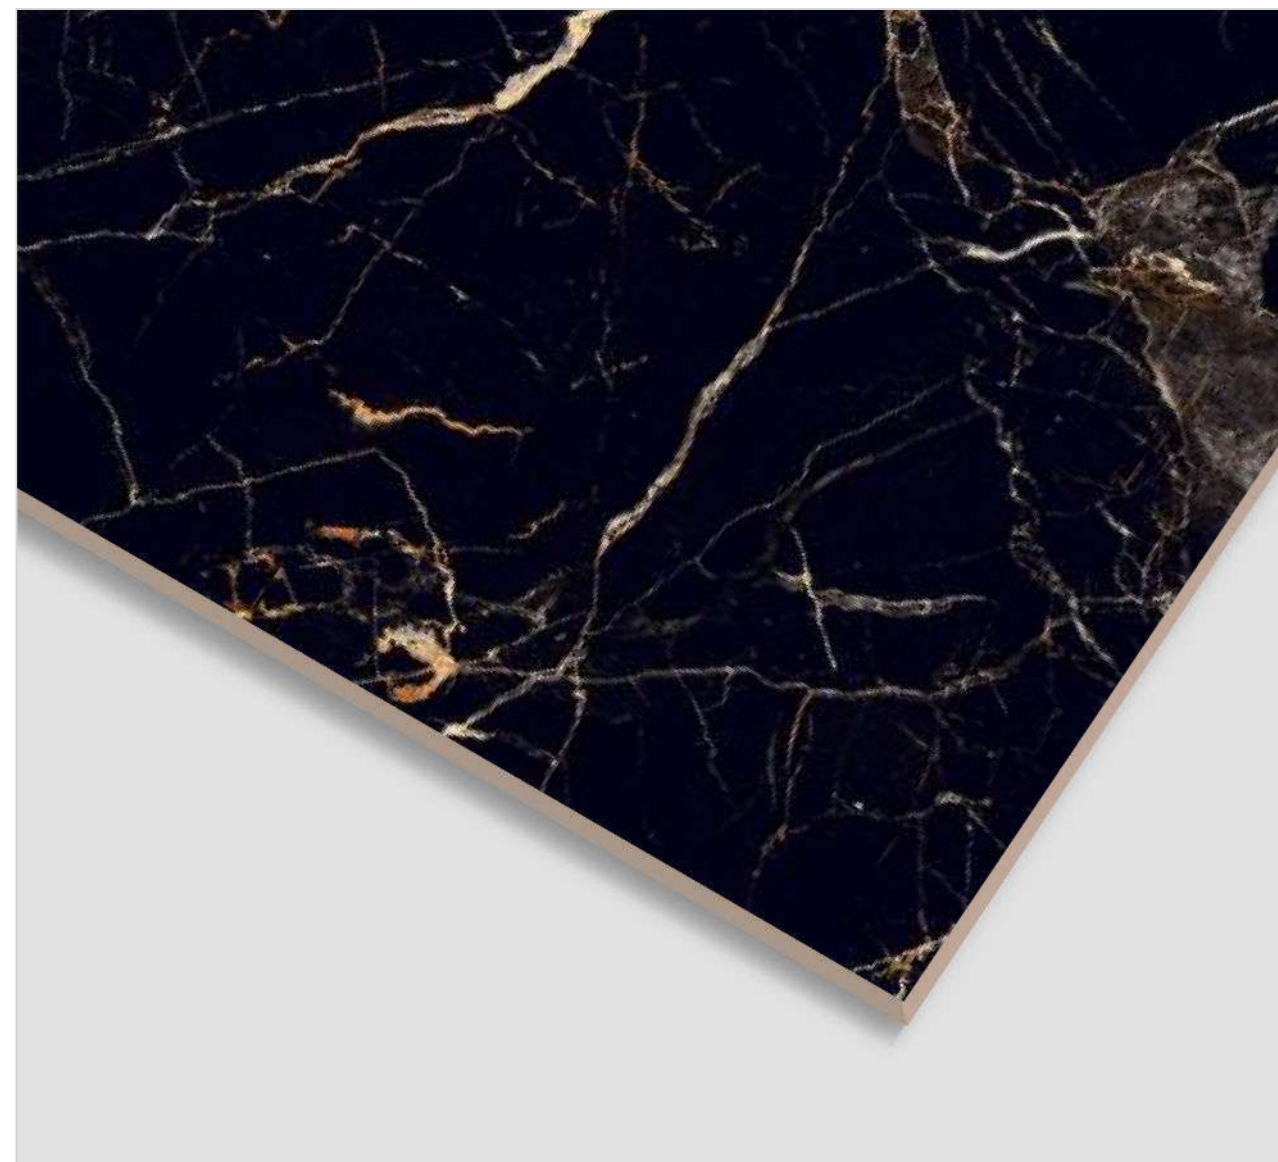

600x
1200MM

600x
600MM

MADISON BLACK

FINISH
Super High Glossy

RANDOM
3