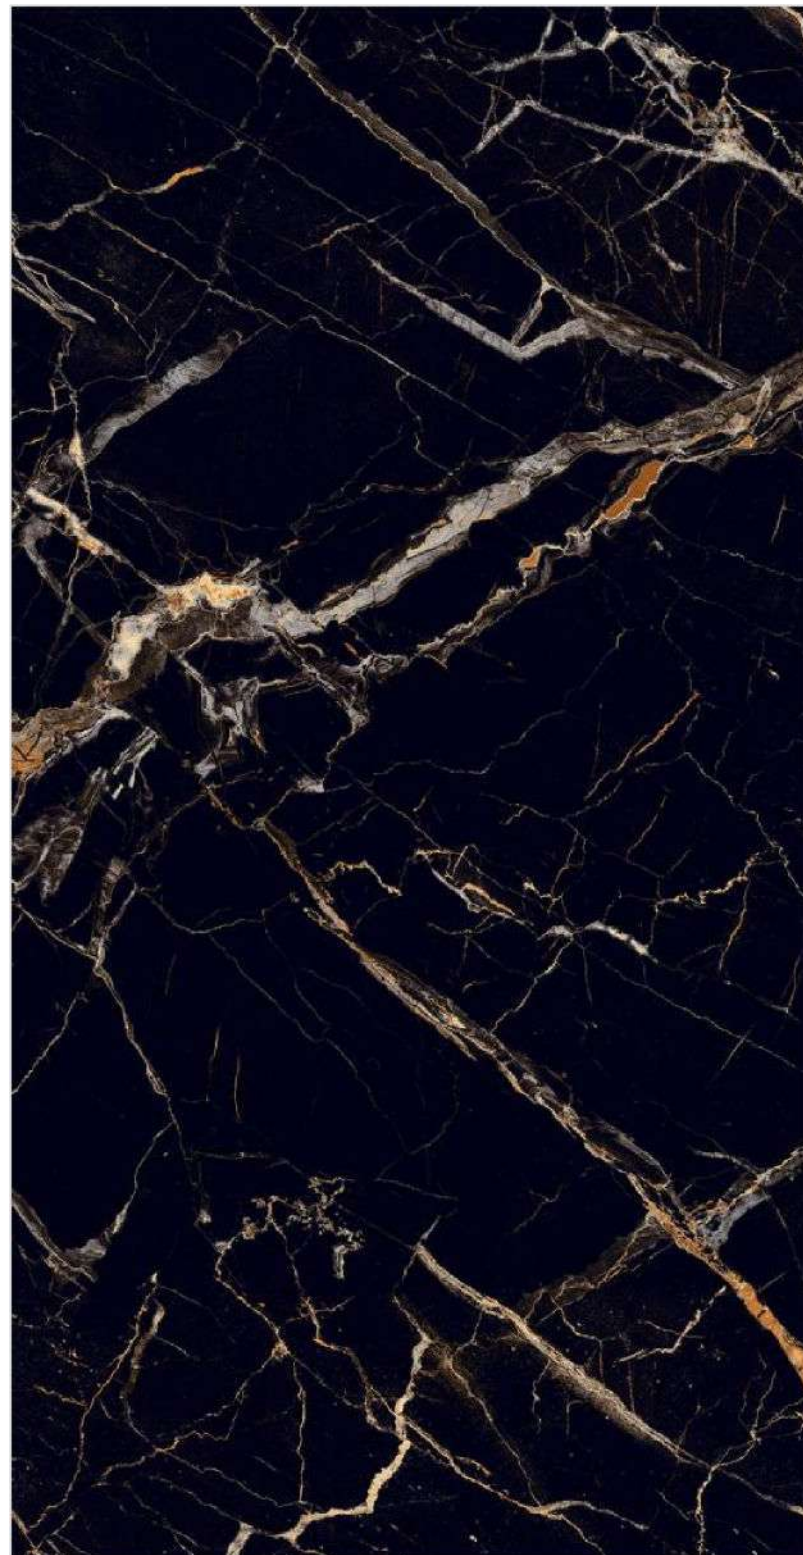

600x
1200MM

600x
600MM

LUKSONA GOLD

FINISH
Super High Glossy

RANDOM
5

600x
1200MM

600x
600MM

MADISON BLACK