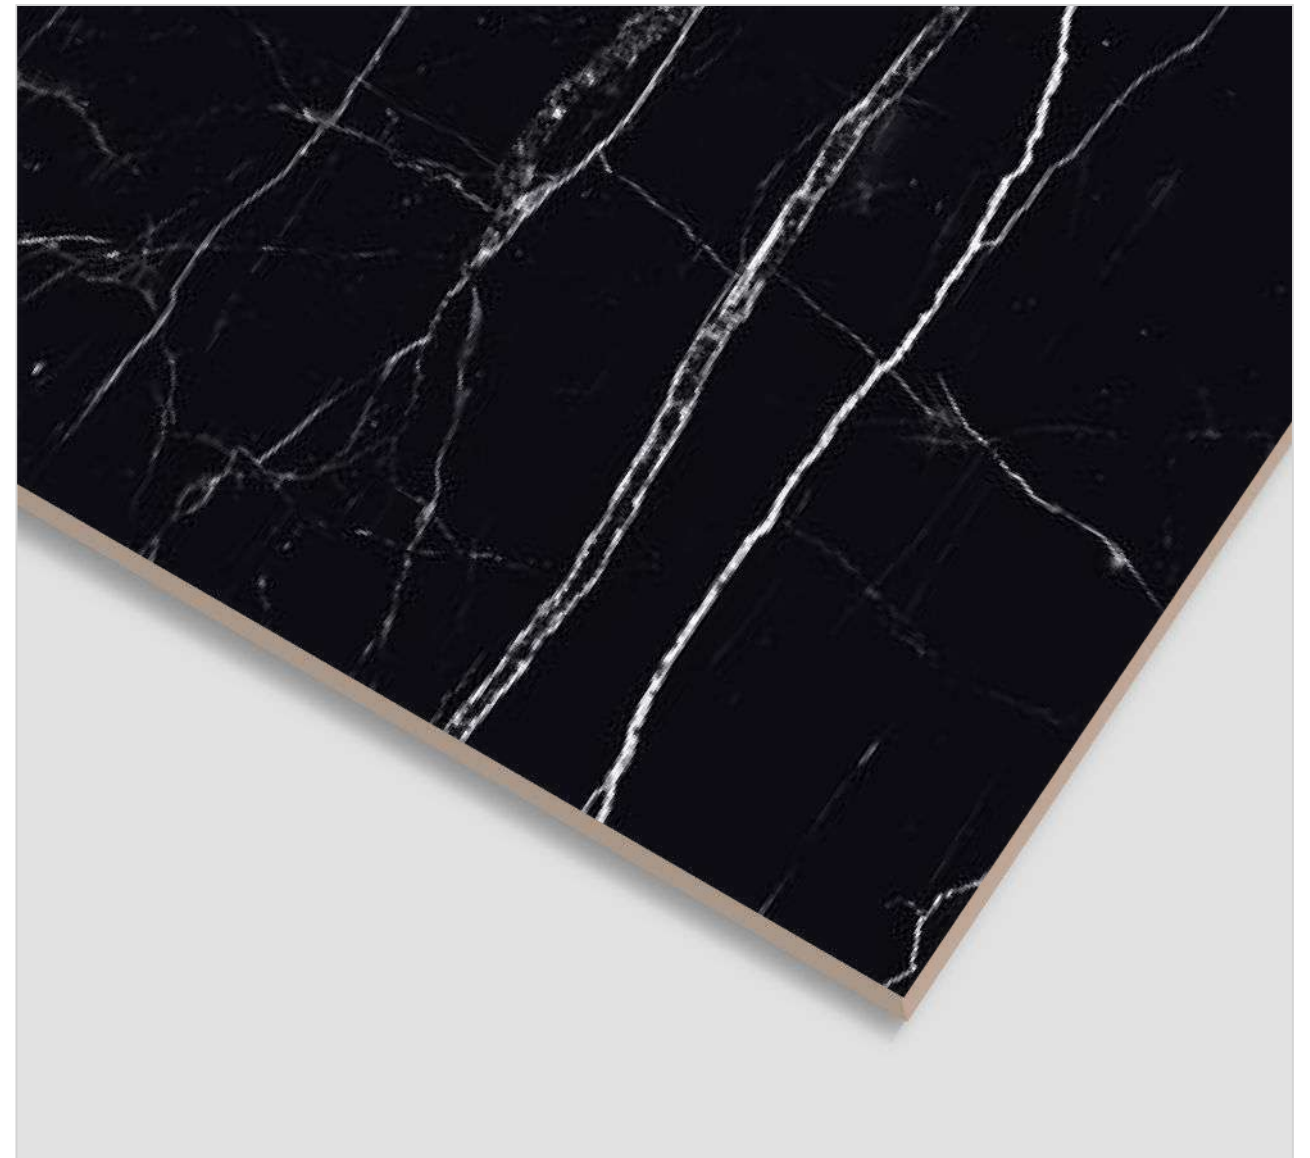

ALASKA BLACK

FINISH
Super High Glossy

RANDOM
3

600x
1200MM

600x
600MM

ALDORADO BLACK

FINISH
Super High Glossy

RANDOM
3