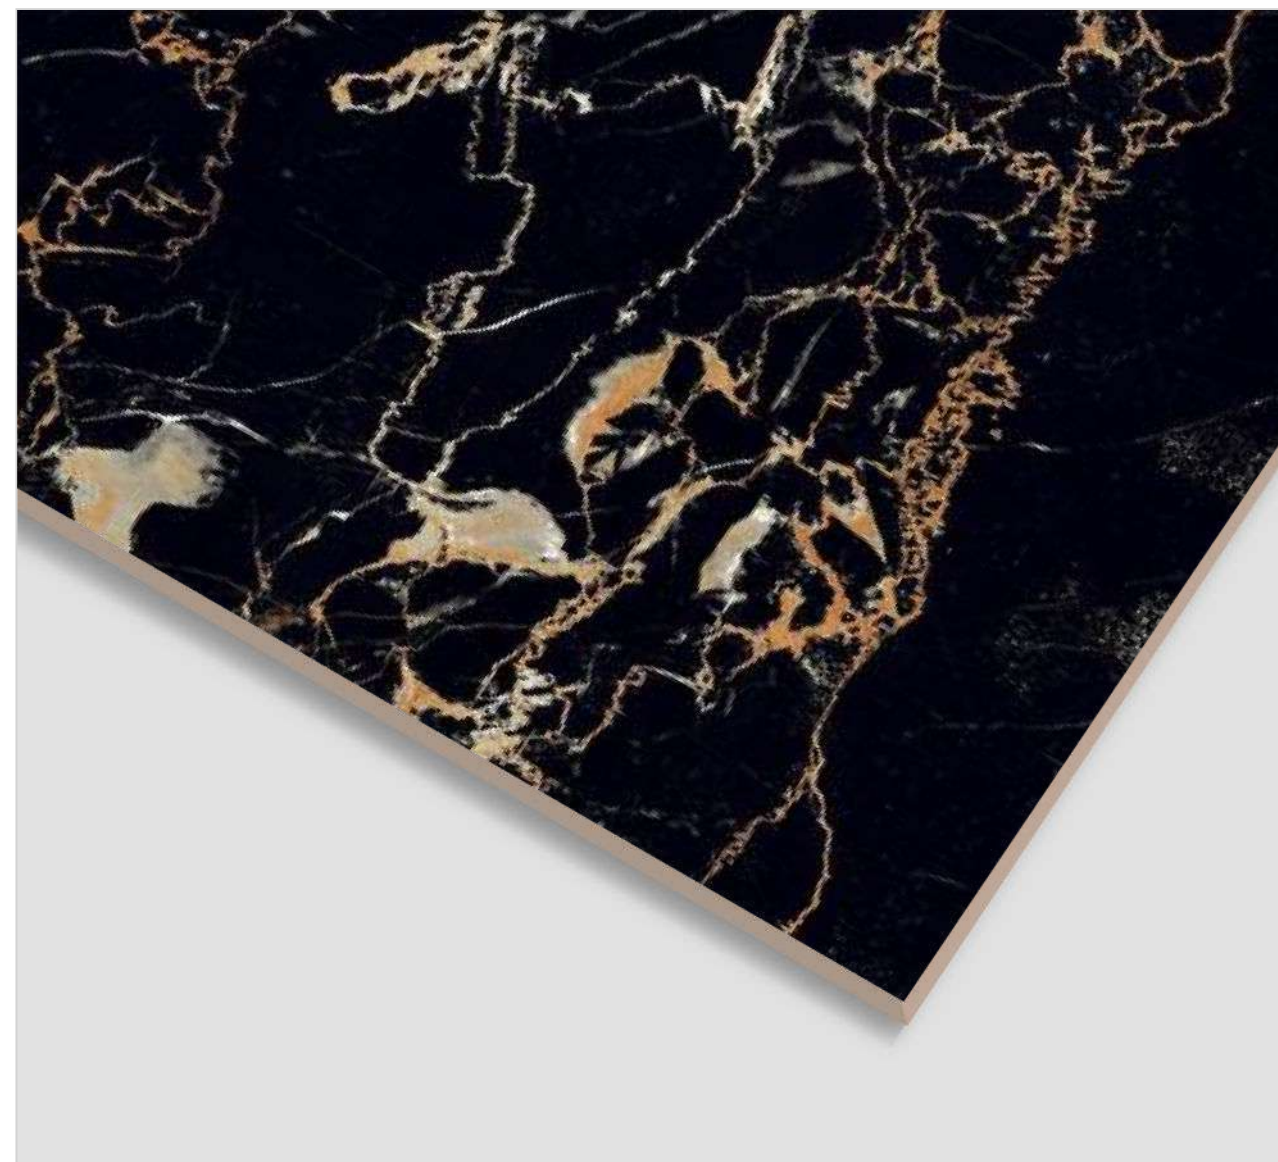

600x
1200MM

600x
600MM

PLAZZO BLACK

FINISH
Super High Glossy

RANDOM
3