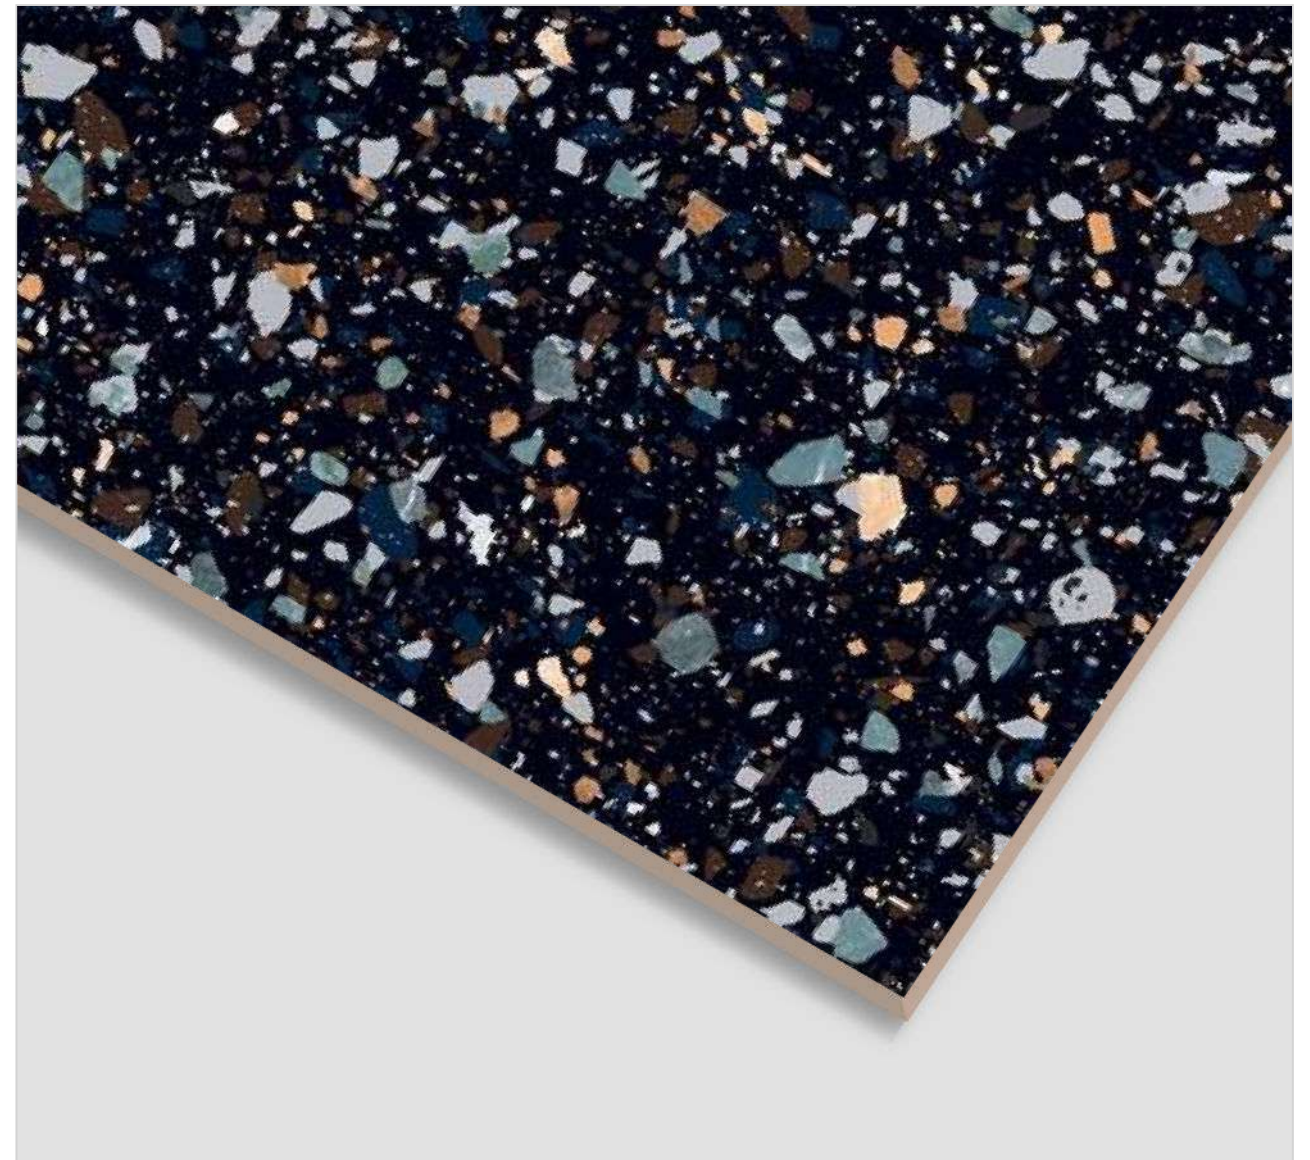

600x
1200MM

600x
600MM

GEMSTONE BLACK

FINISH
Super High Glossy

RANDOM
1