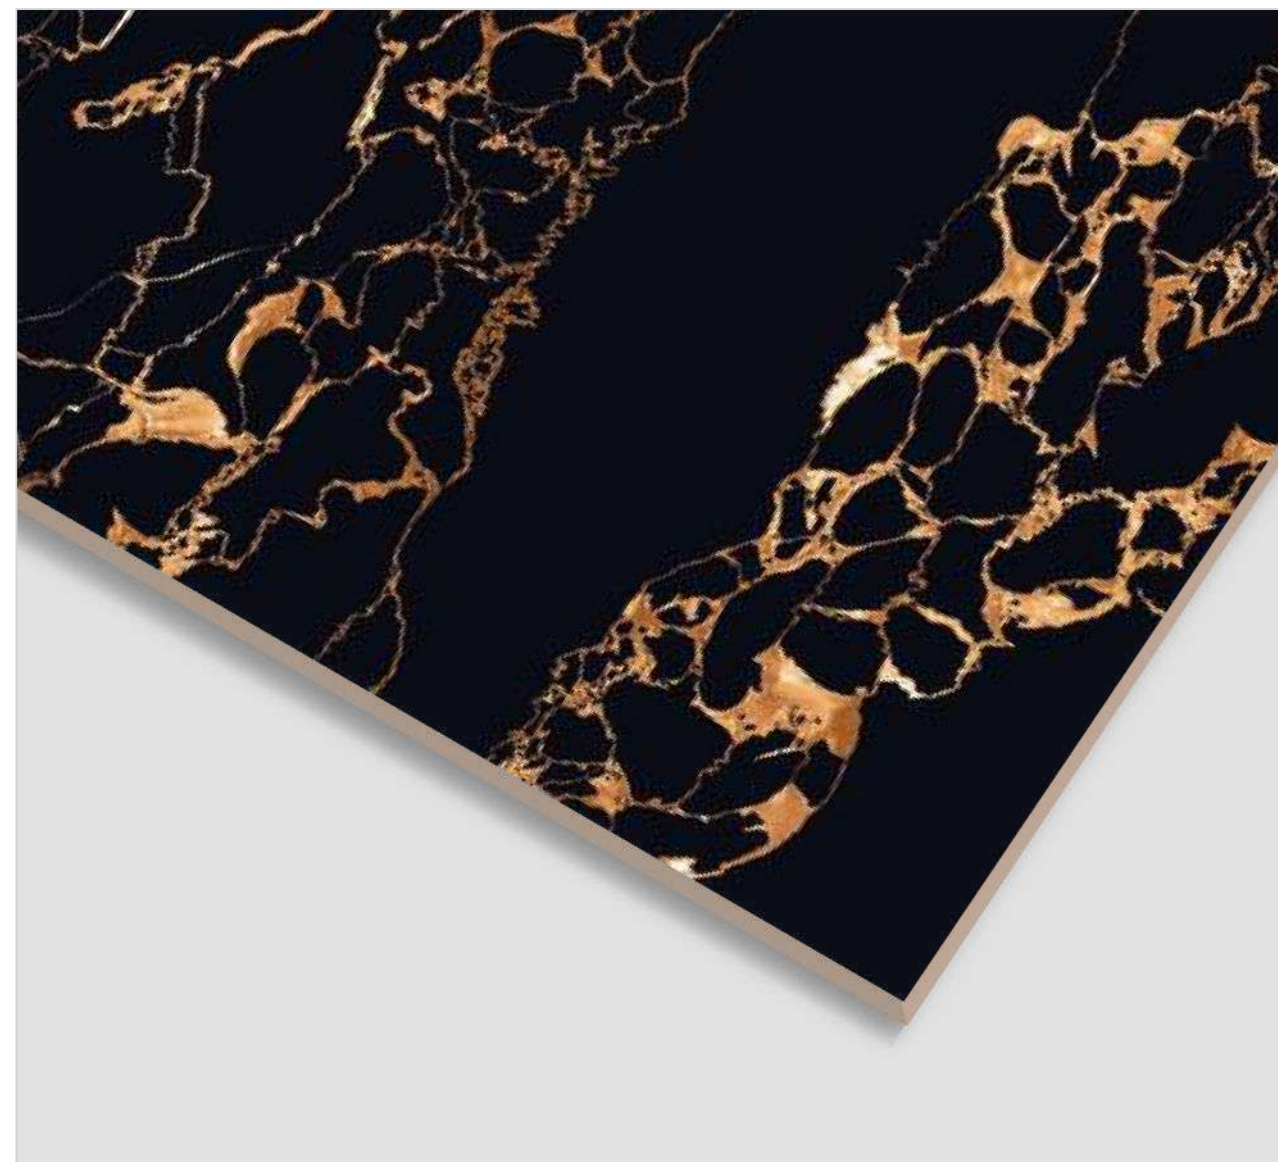

600x
1200MM

600x
600MM

RUD BLACK

FINISH
Super High Glossy

RANDOM
3

600x
1200MM

600x
600MM

SAHARA GOLD