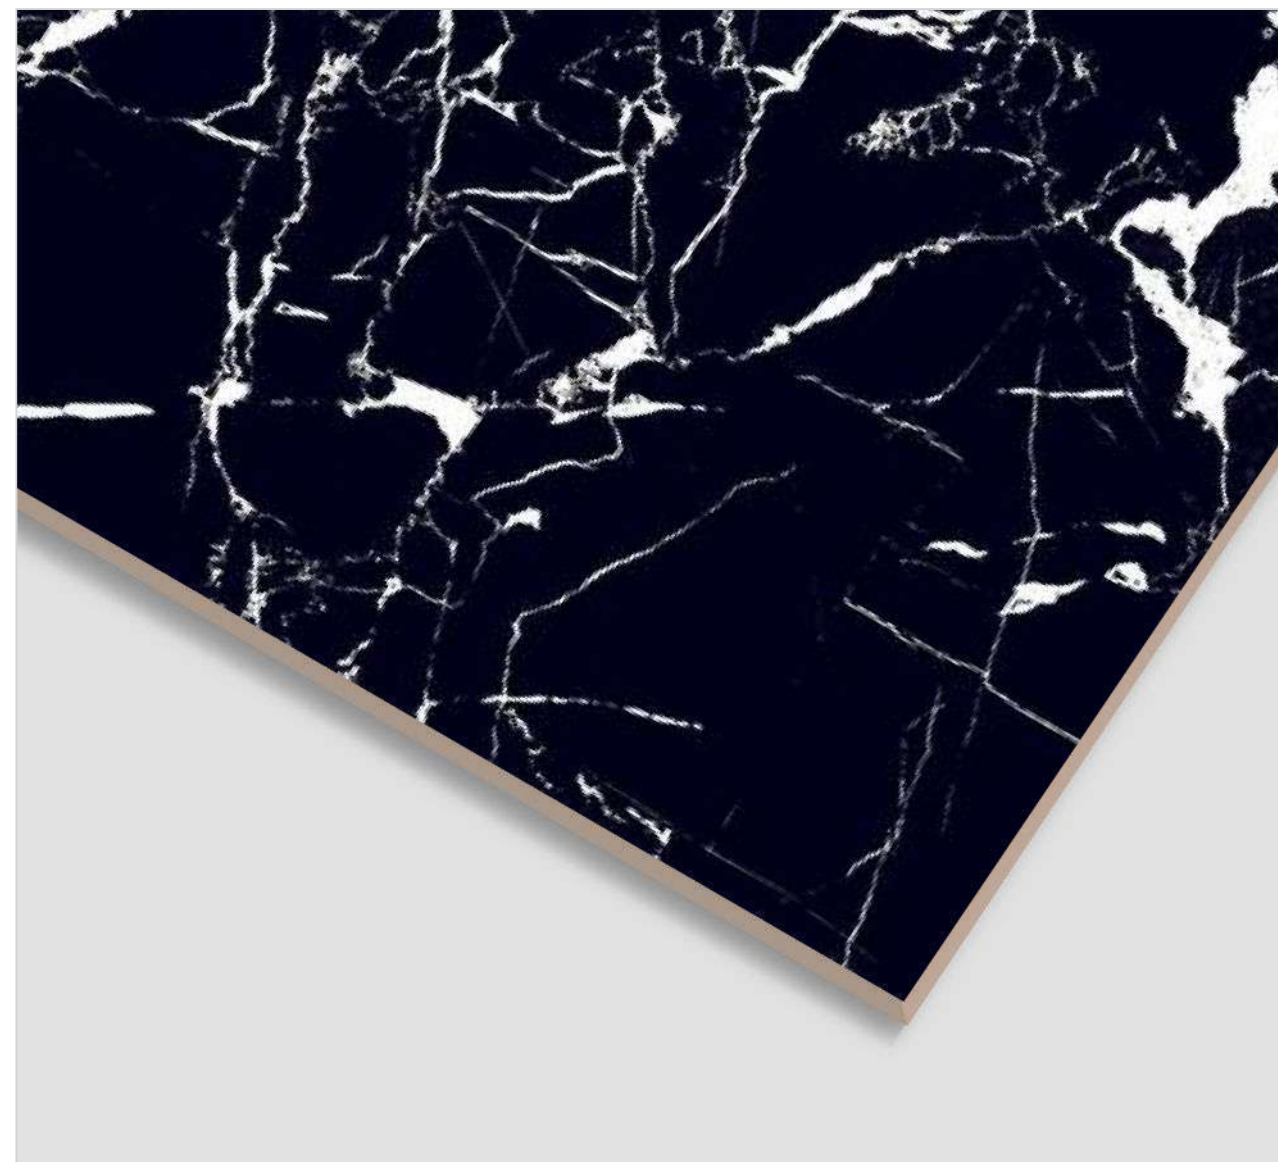

600x
1200MM

600x
600MM

ITALIAN WHITE

FINISH
Super High Glossy

RANDOM
3