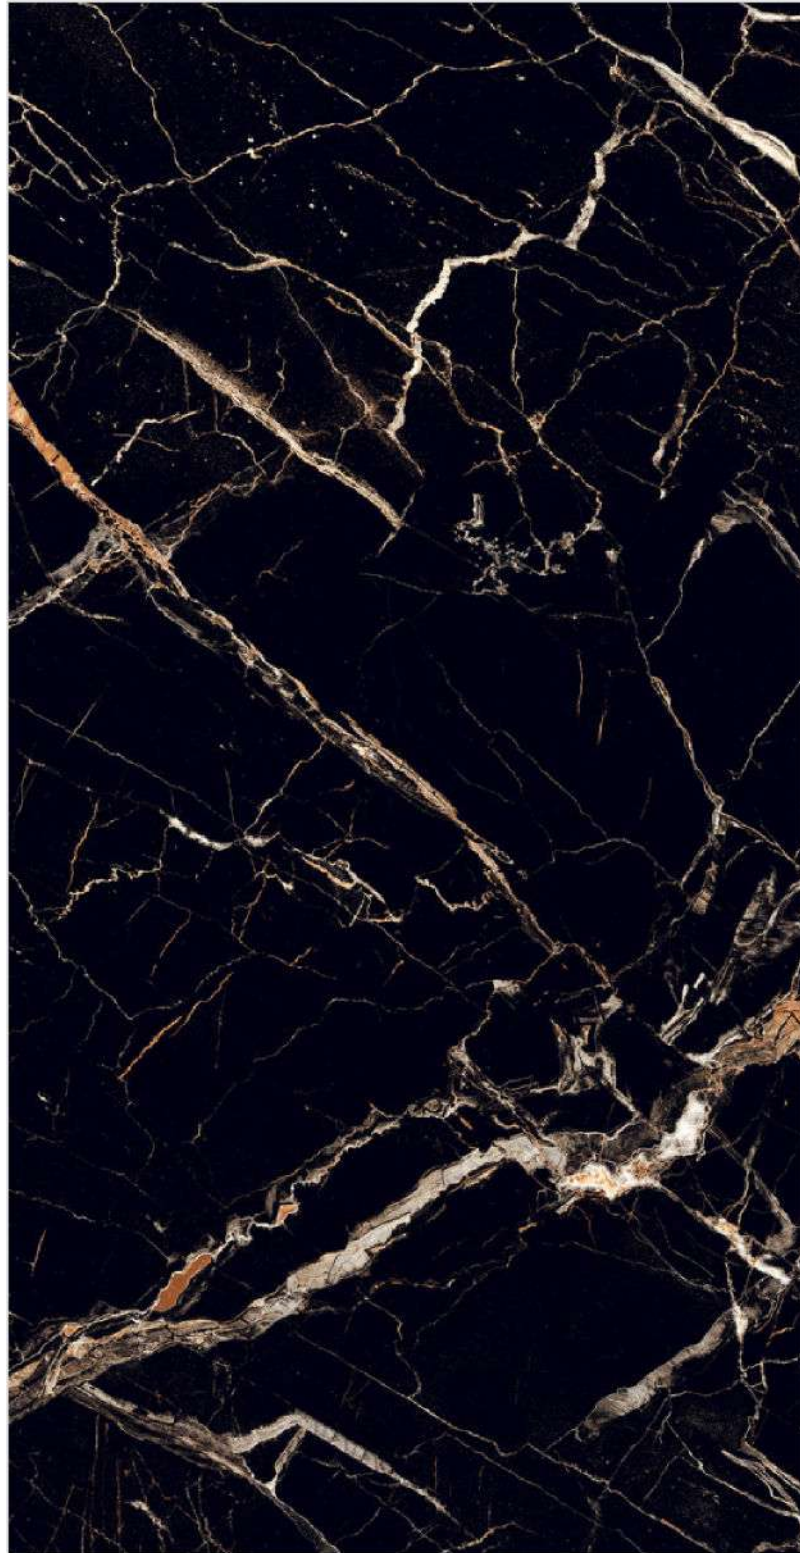

600x
1200MM

600x
600MM

AMBRATO GOLD

FINISH
Super High Glossy

RANDOM
3