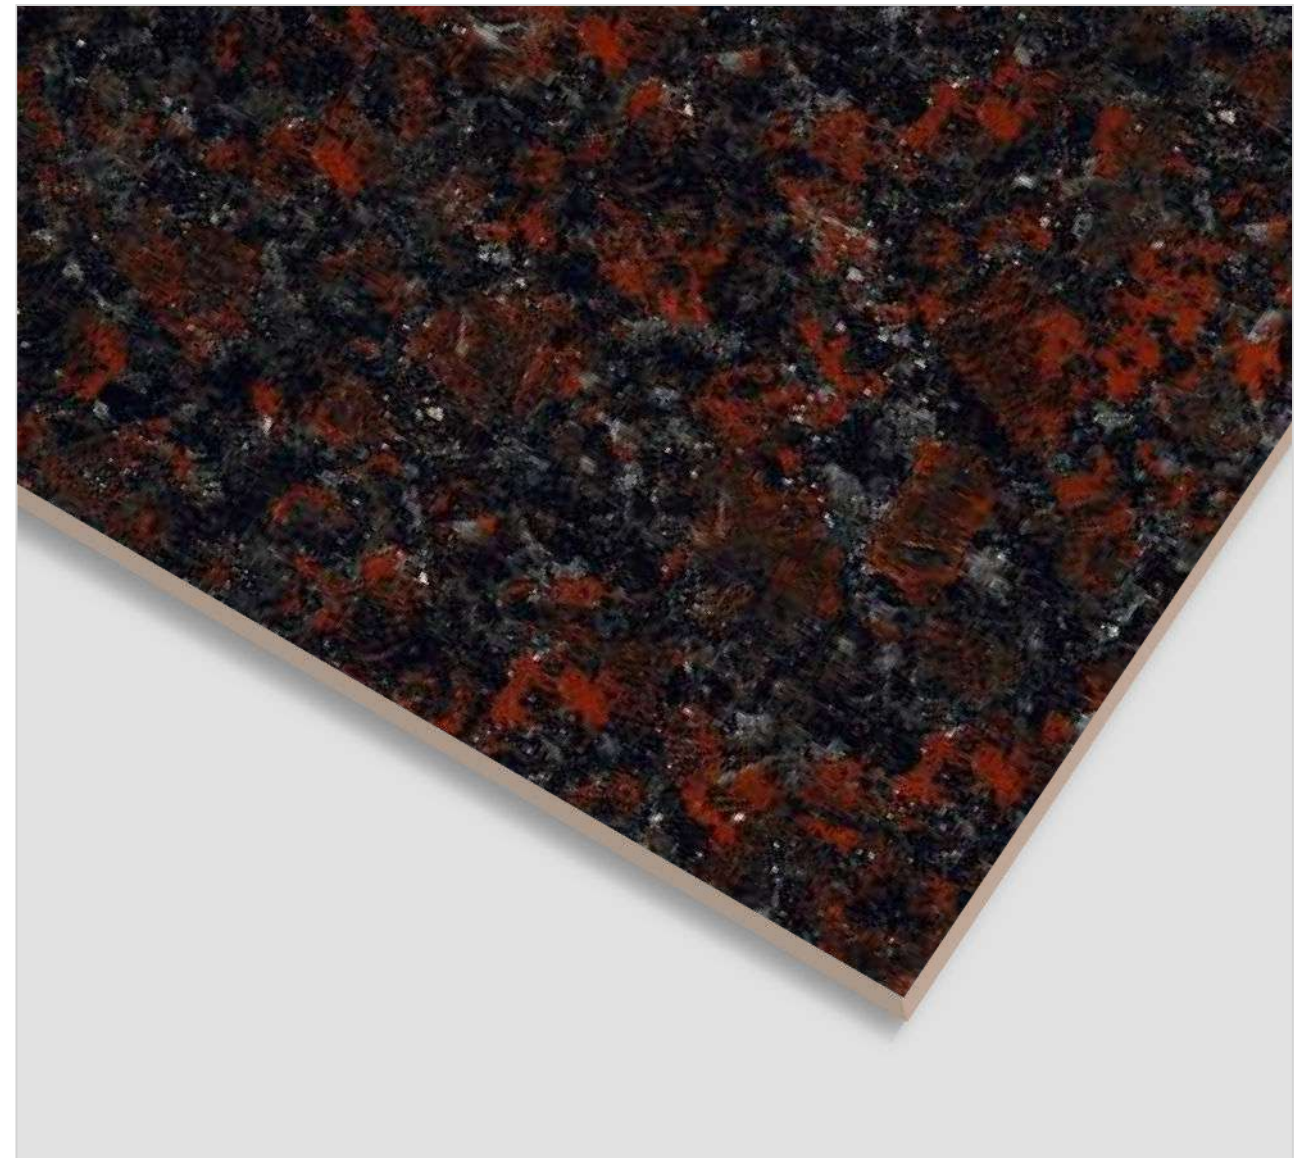

600x
1200MM

600x
600MM

RATRO BLACK

FINISH
Super High Glossy

RANDOM
3