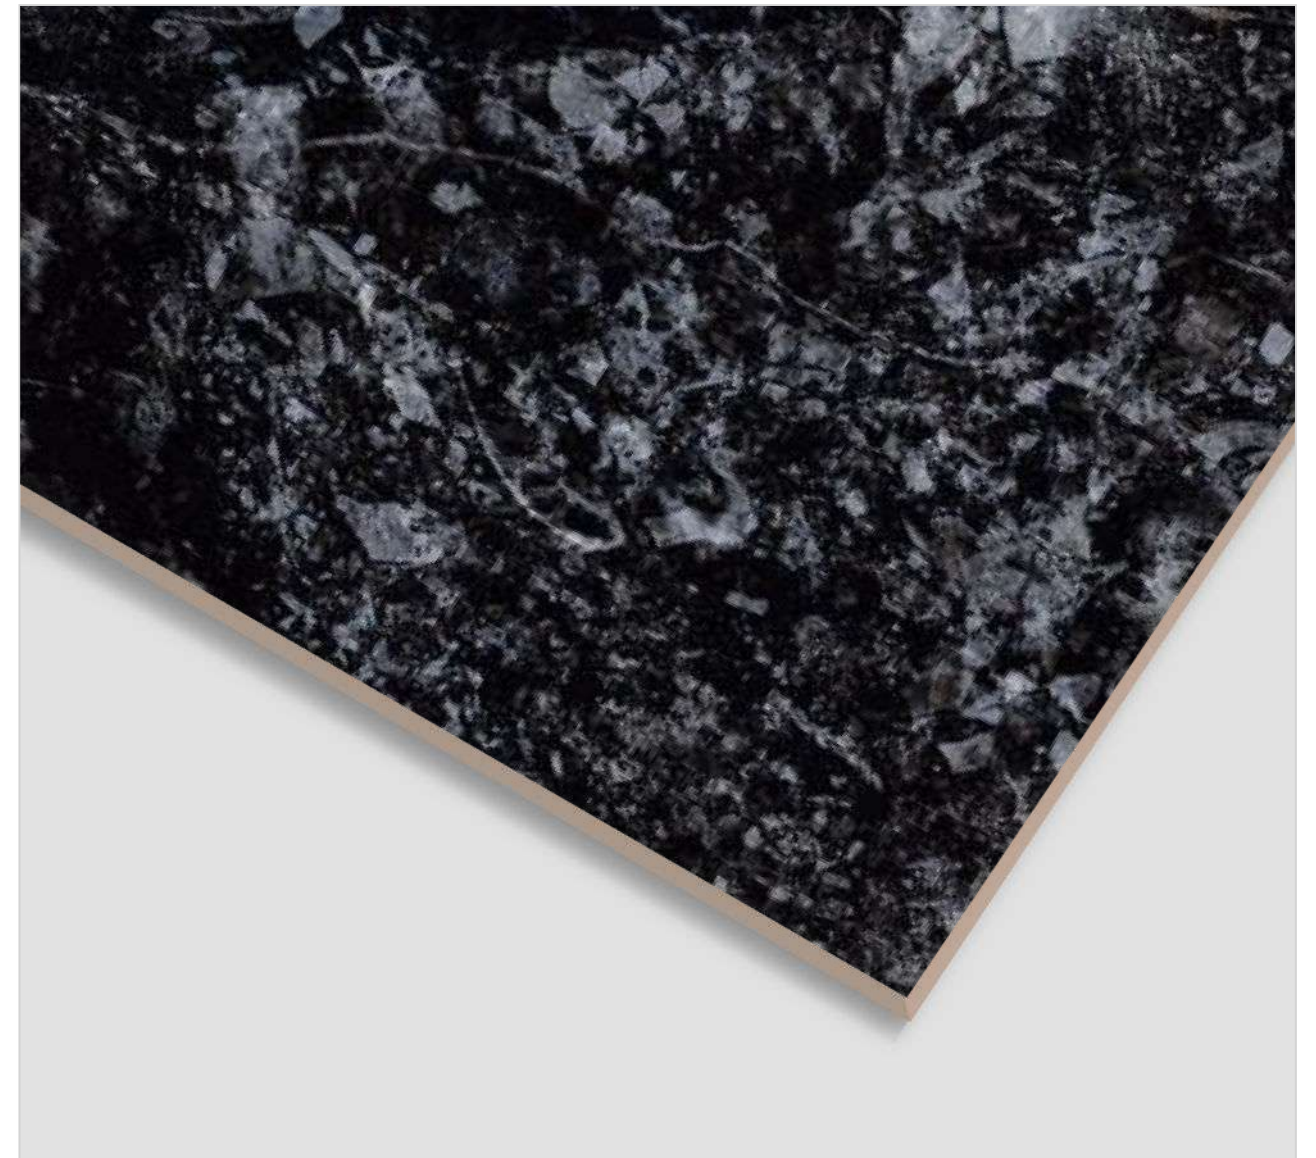

RANDOM
4

600x
1200MM

600x
600MM

RIVERA BLACK

FINISH
Super High Glossy

RANDOM
4

600x
1200MM

600x
600MM