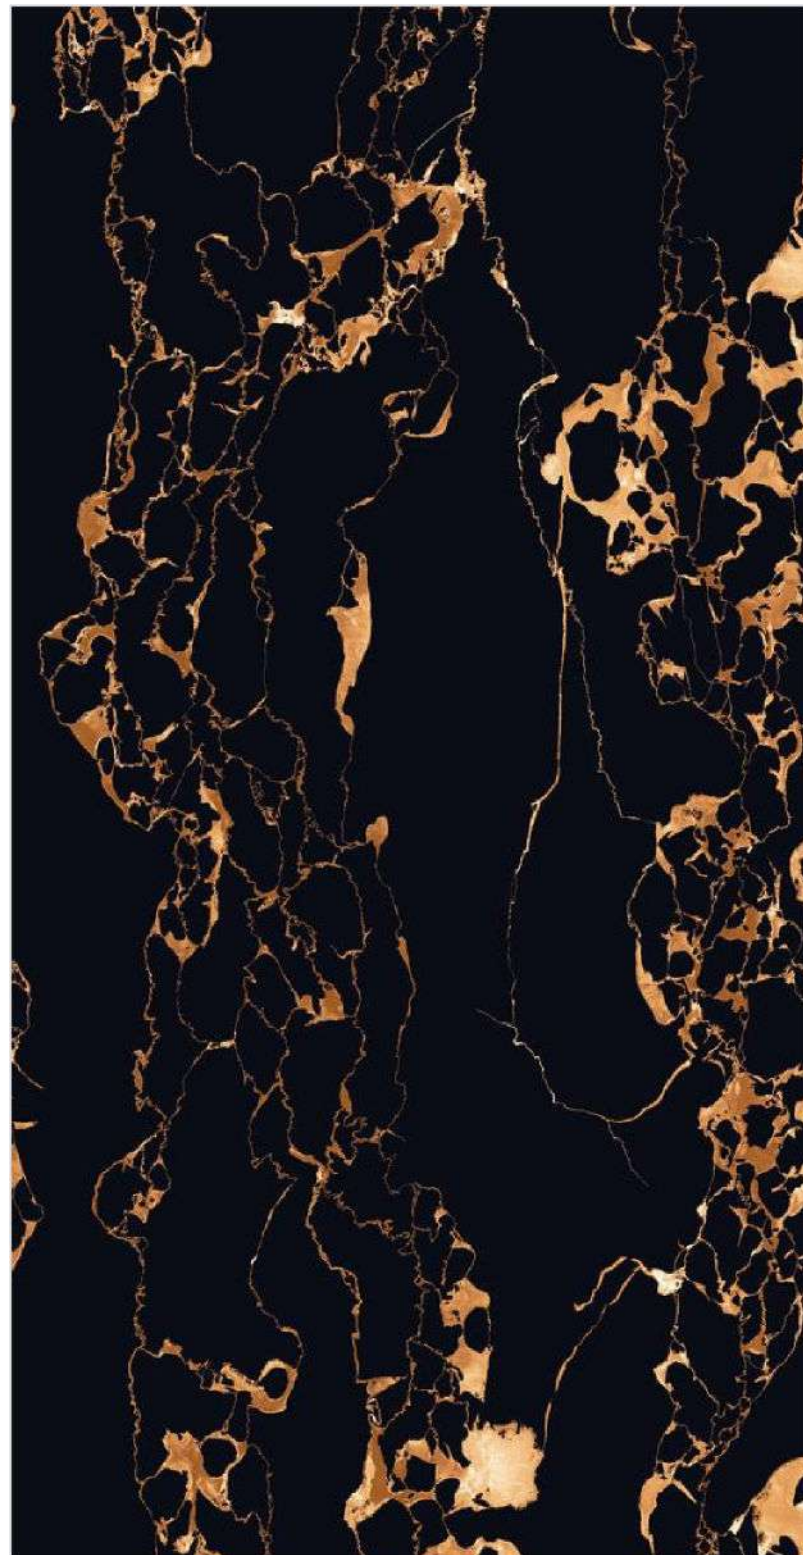

ROYAL PIETRA NERO

FINISH
Super High Glossy

RANDOM
5

600x
1200MM

600x
600MM

ROYAL PORTORO

FINISH
Super High Glossy

RANDOM
4