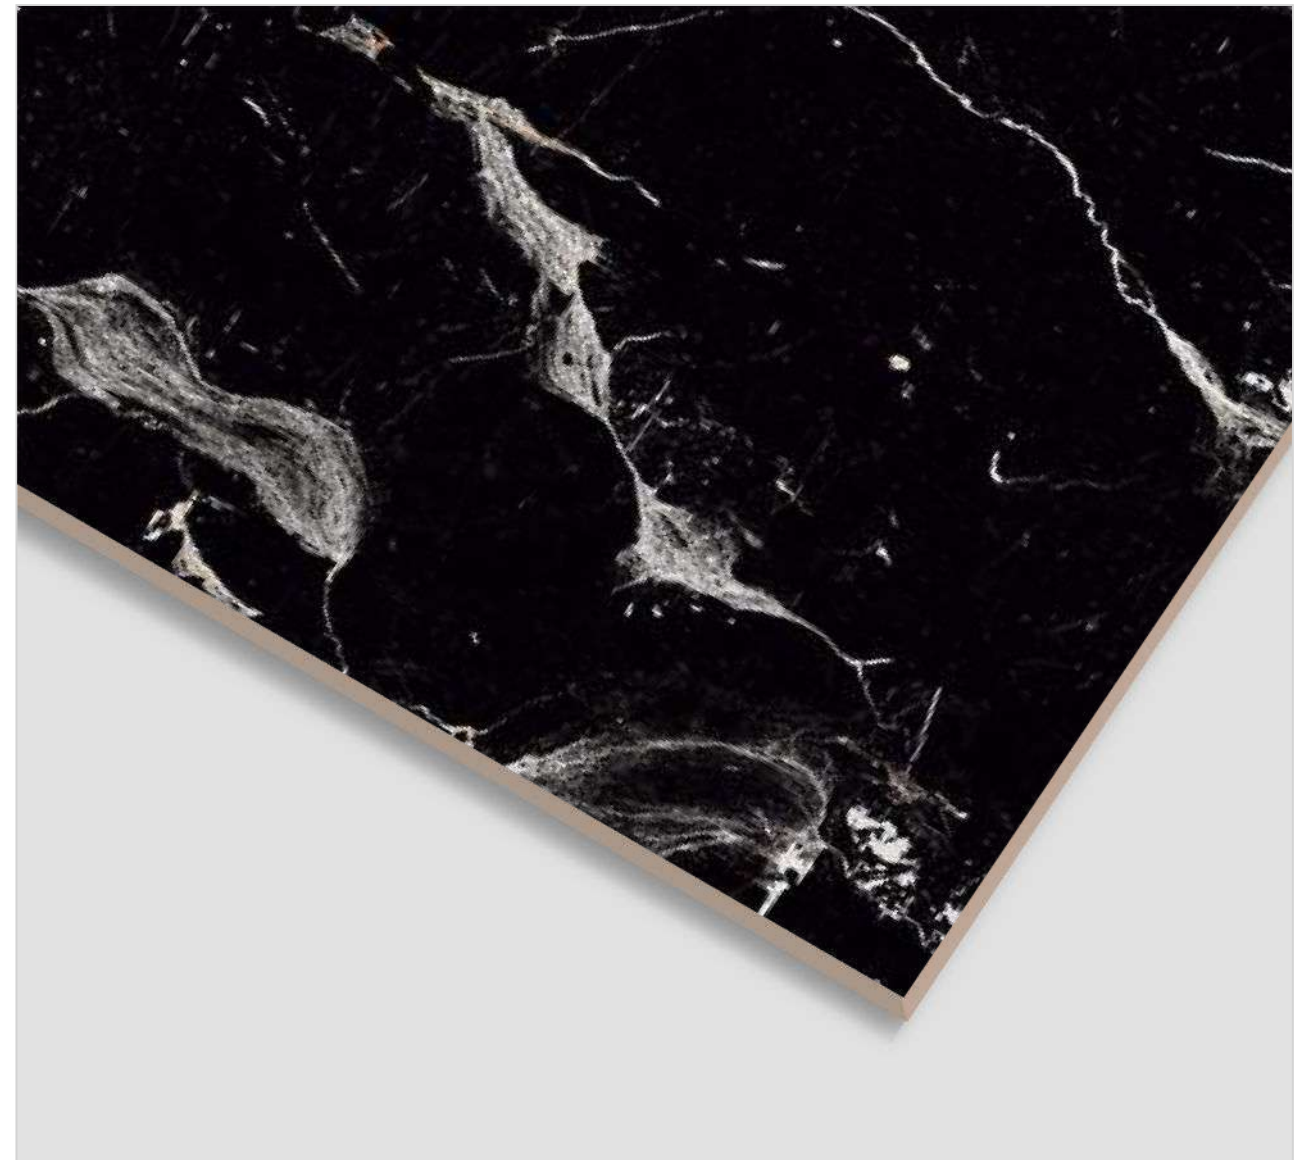

600x
1200MM

600x
600MM

IRON BLACK

FINISH
Super High Glossy

RANDOM
4