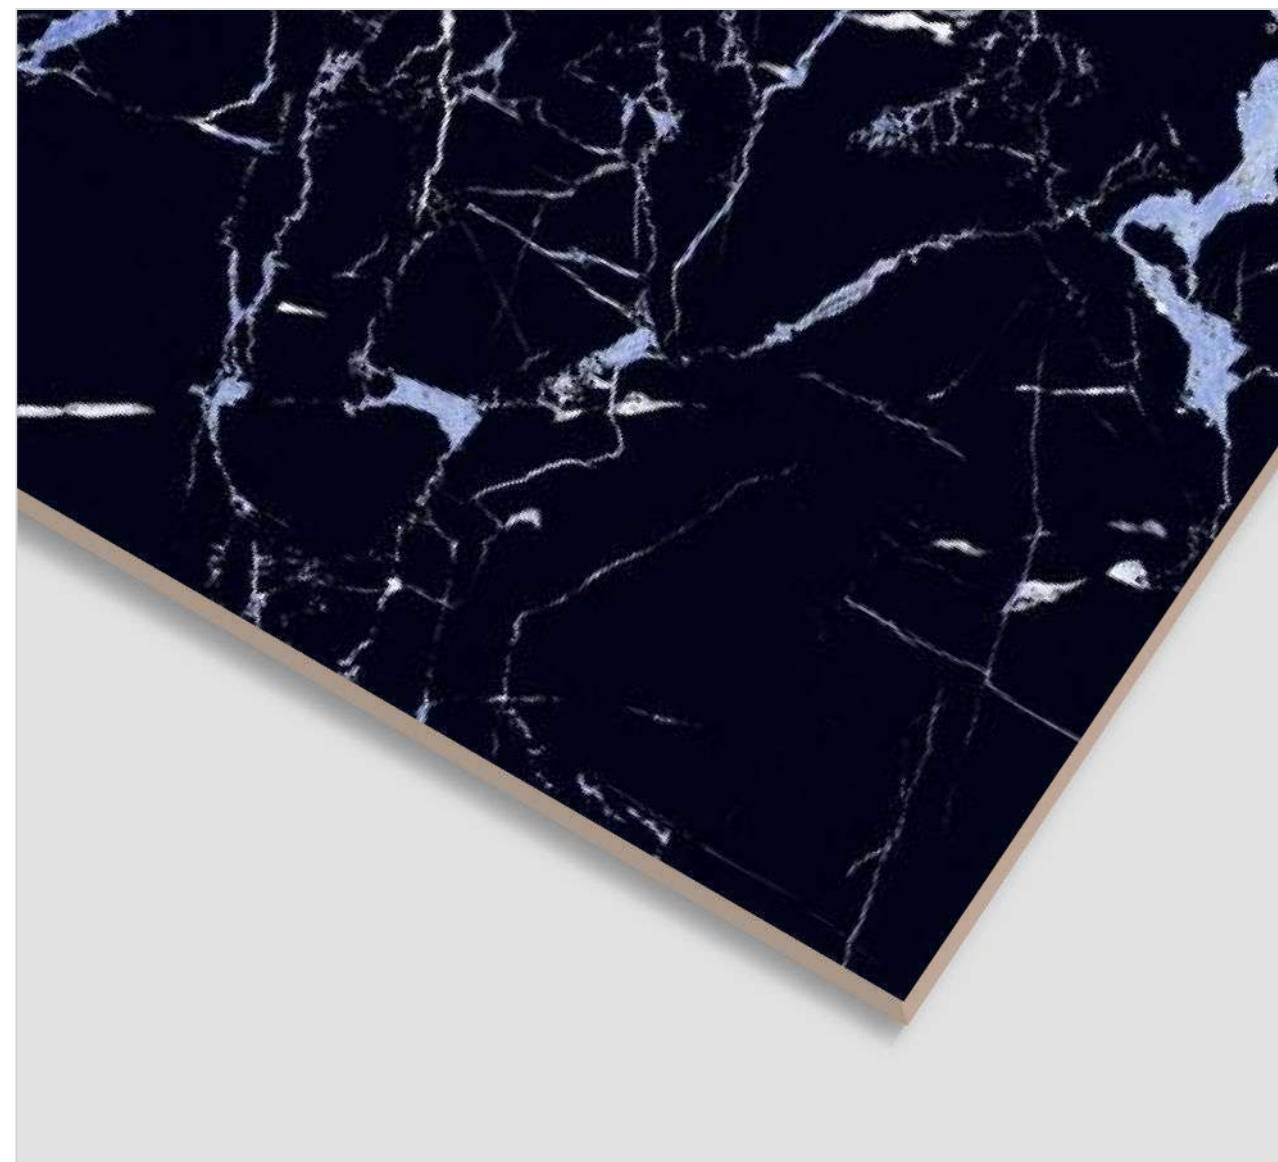

600x
1200MM

600x
600MM

LAVA BLUE

FINISH
Super High Glossy

RANDOM
3