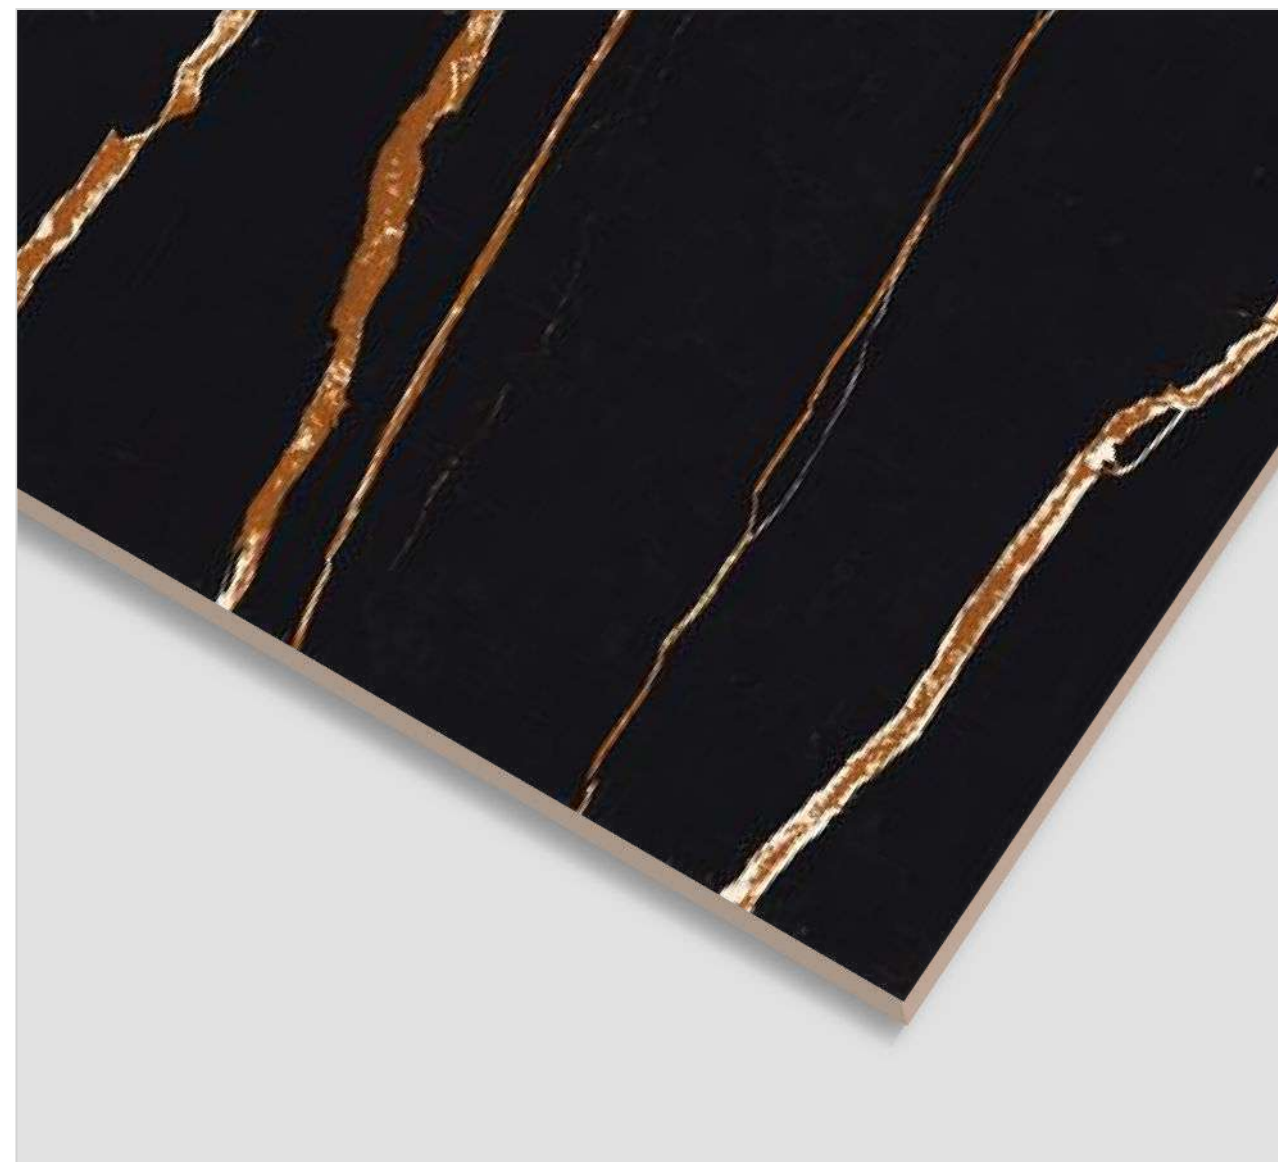

BIQ 12620

FINISH
Super High Glossy

RANDOM
3

600x
1200MM

600x
600MM

BLACK BACARDI

FINISH
Super High Glossy

RANDOM
4