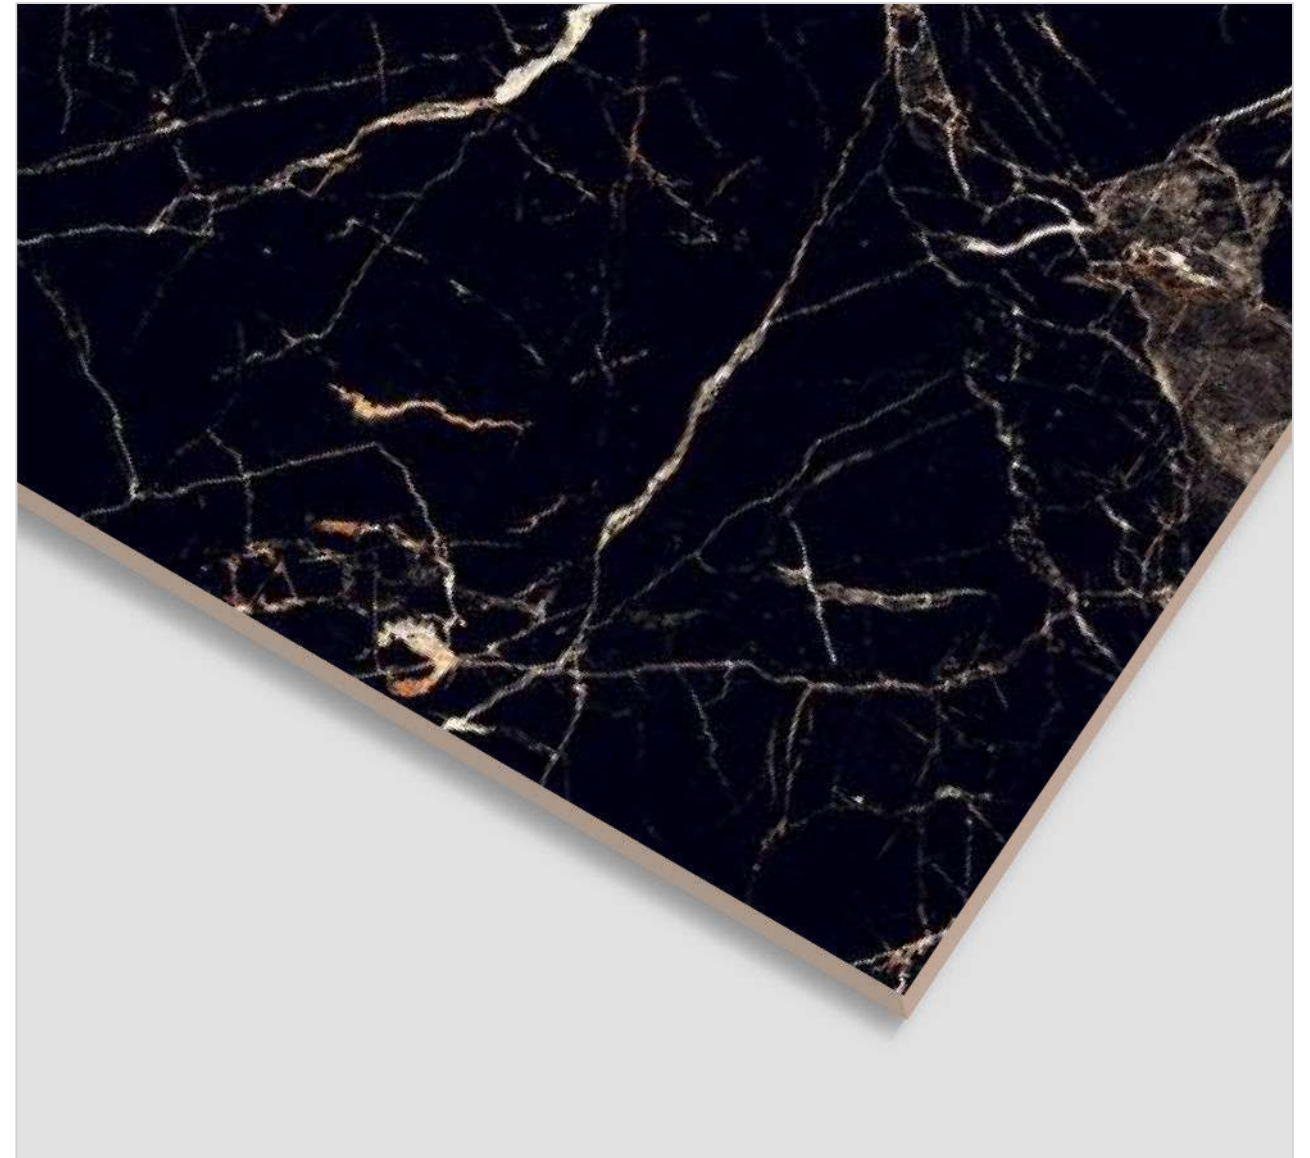

600x
1200MM

600x
600MM

AMBRATO GOLD

FINISH
Super High Glossy

RANDOM
3

600x
1200MM

600x
600MM

ARTIC BLACK