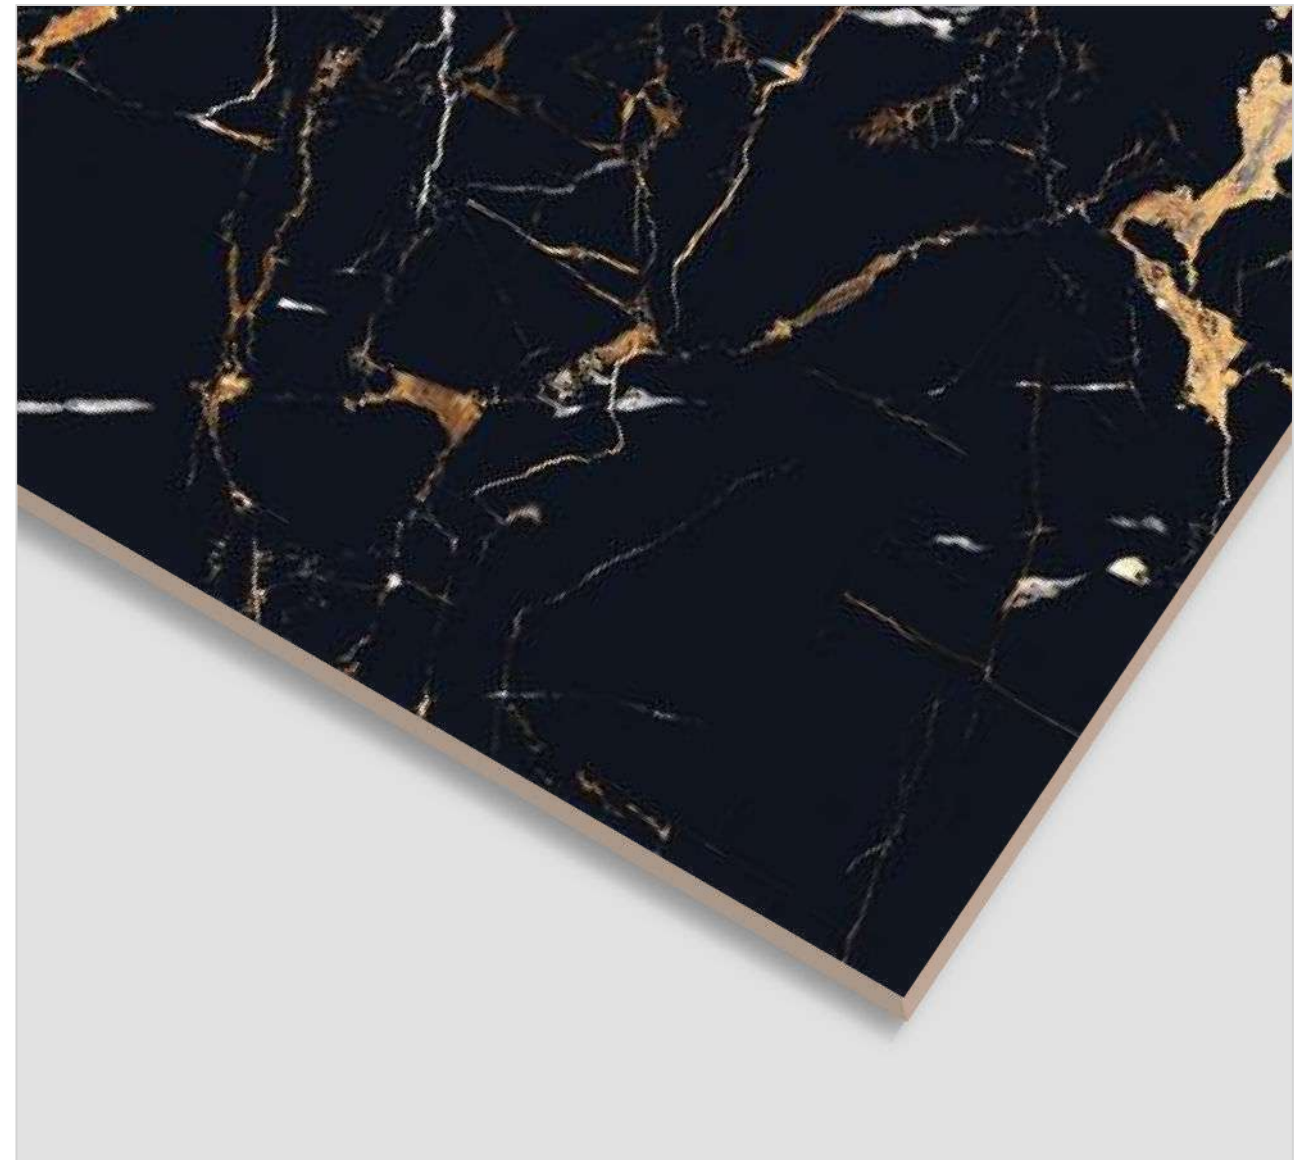

600x
1200MM

600x
600MM

LAVA CRECK

FINISH
Super High Glossy

RANDOM
3