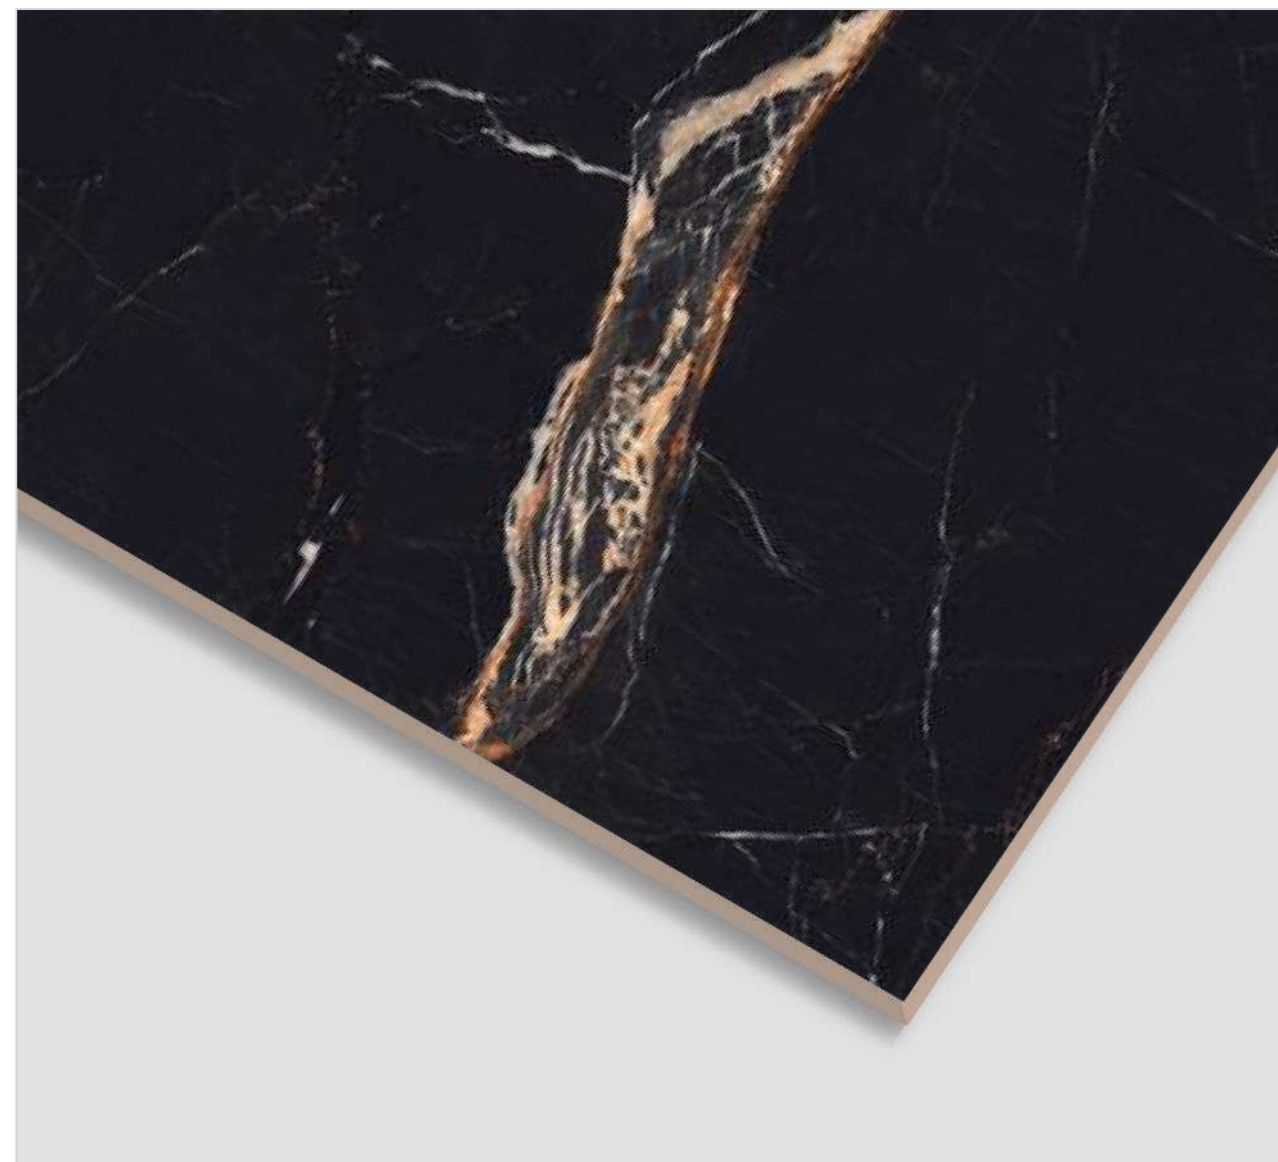

600x
1200MM

600x
600MM

KOBI BLACK

FINISH
Super High Glossy

RANDOM
5