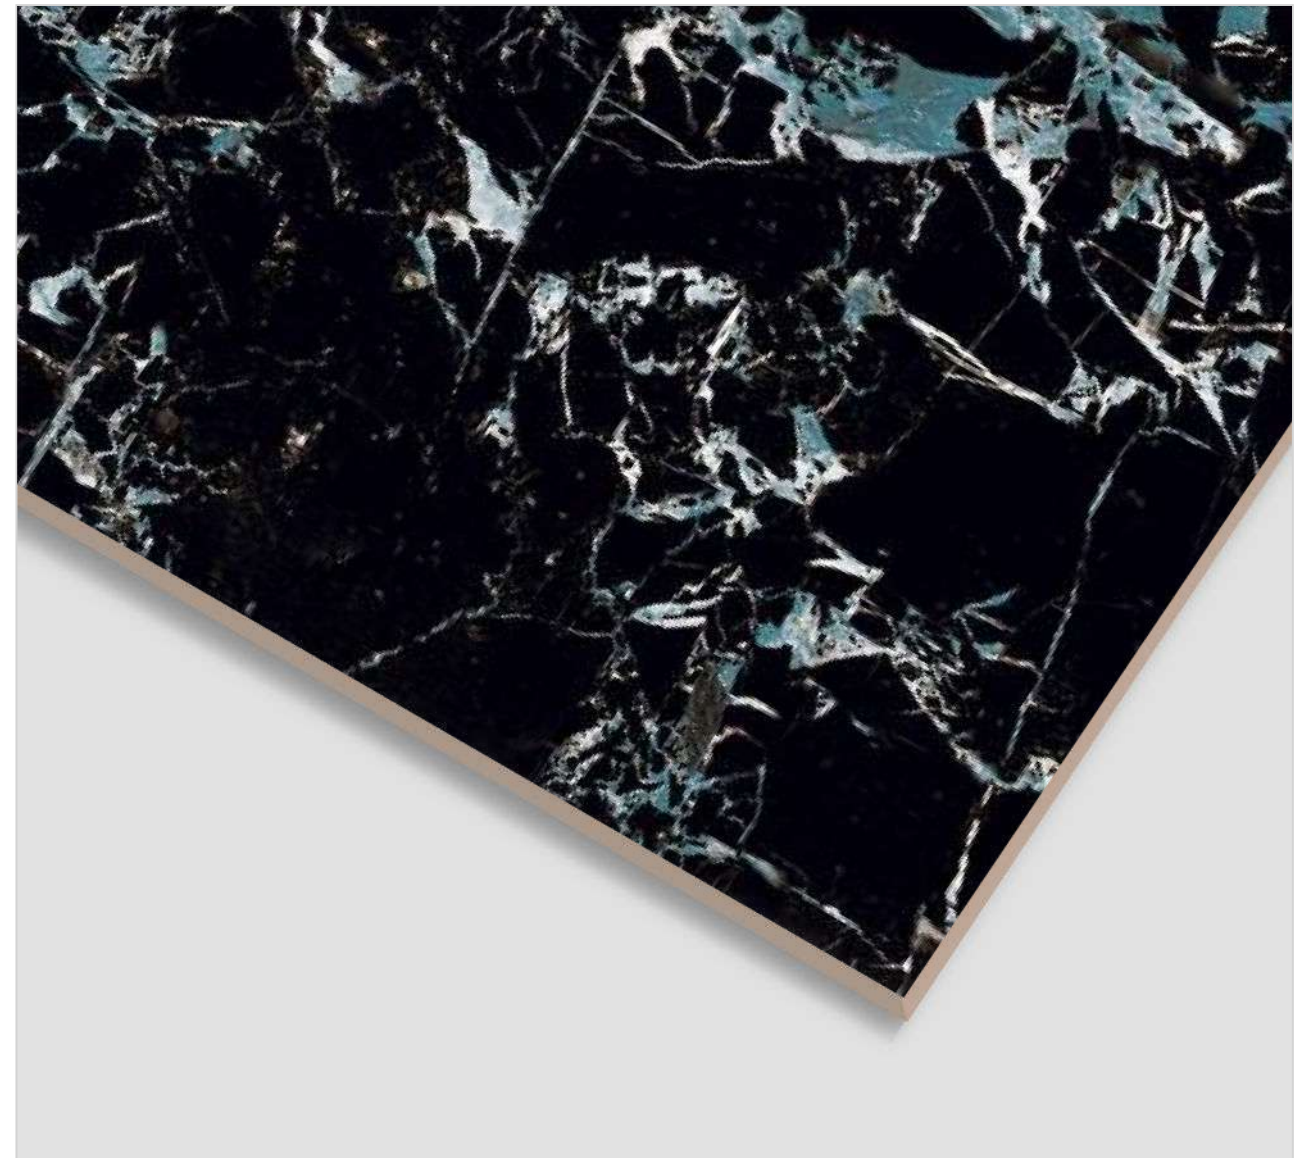

600x
1200MM

600x
600MM

MASQUT TEAL

FINISH
Super High Glossy

RANDOM
2