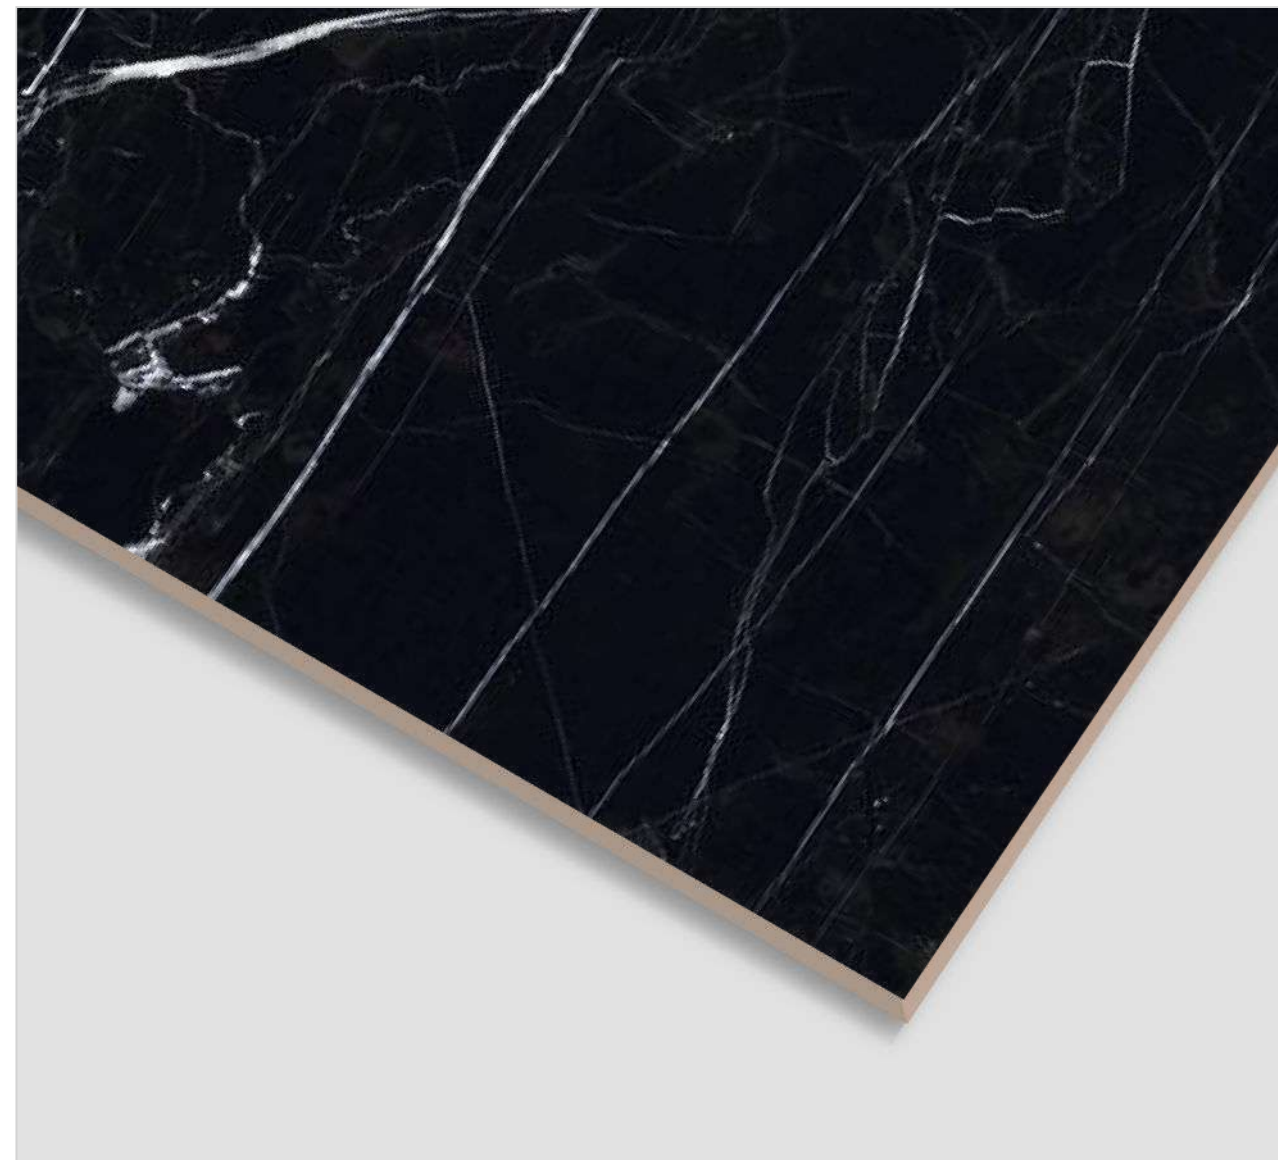

600x
1200MM

600x
600MM

BLACK NERO

FINISH
Super High Glossy

RANDOM
3

600x
1200MM

600x
600MM

BLACK PORTORO