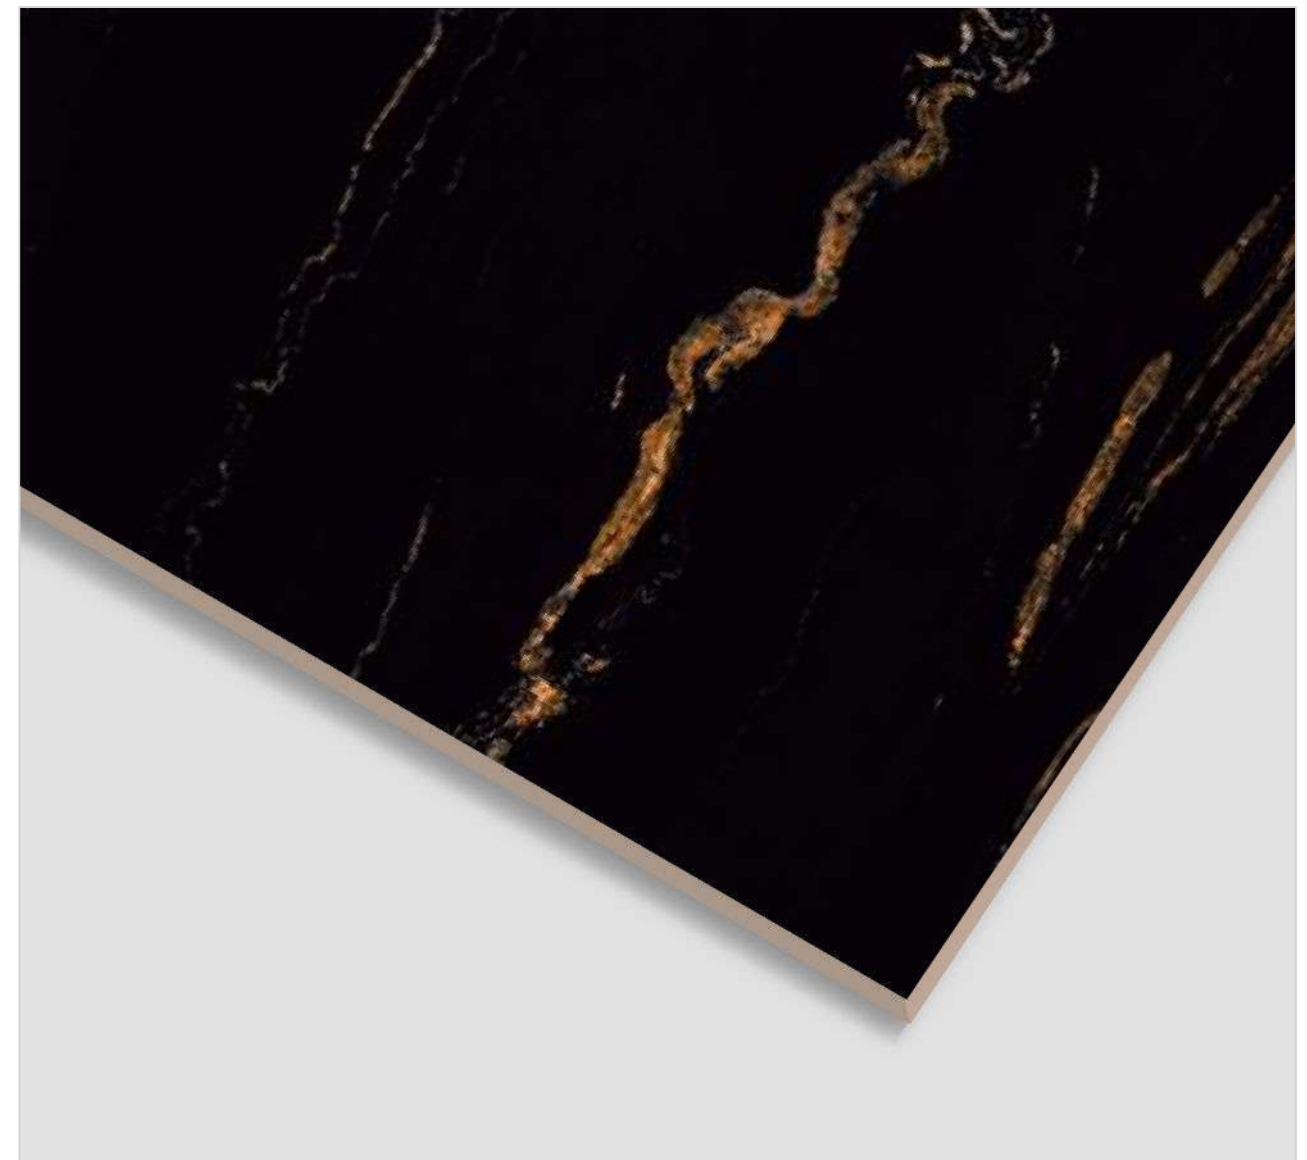

600x
1200MM

600x
600MM

SAHARA GOLD

FINISH
Super High Glossy

RANDOM
4