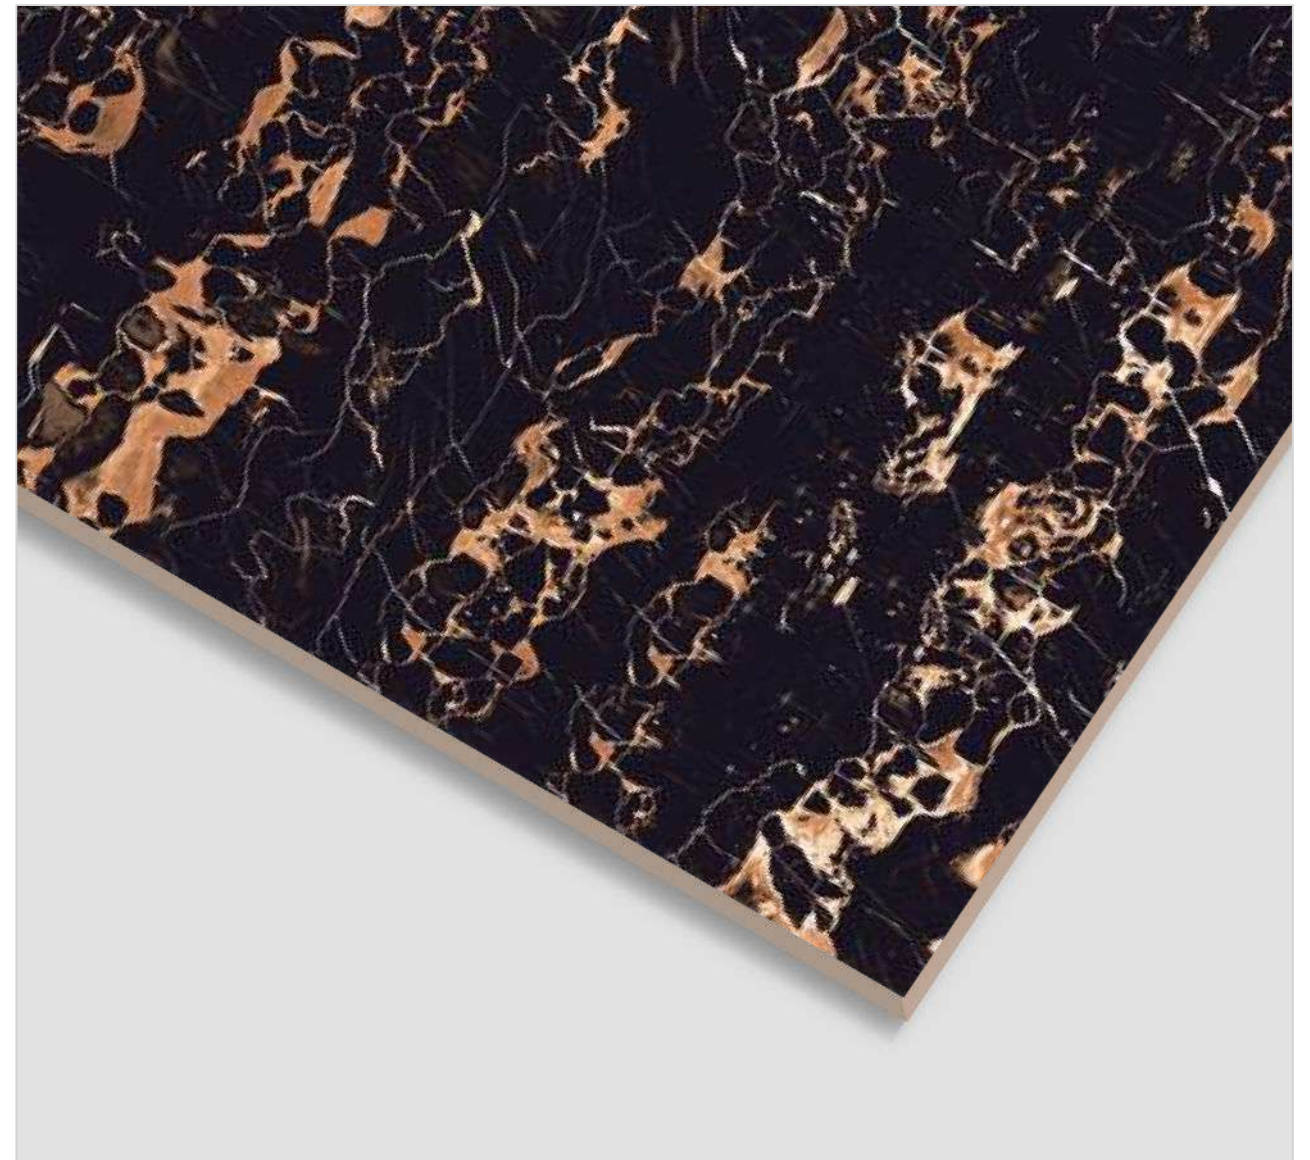

600x
1200MM

600x
600MM

BLACK PORTORO

FINISH
Super High Glossy

RANDOM
3