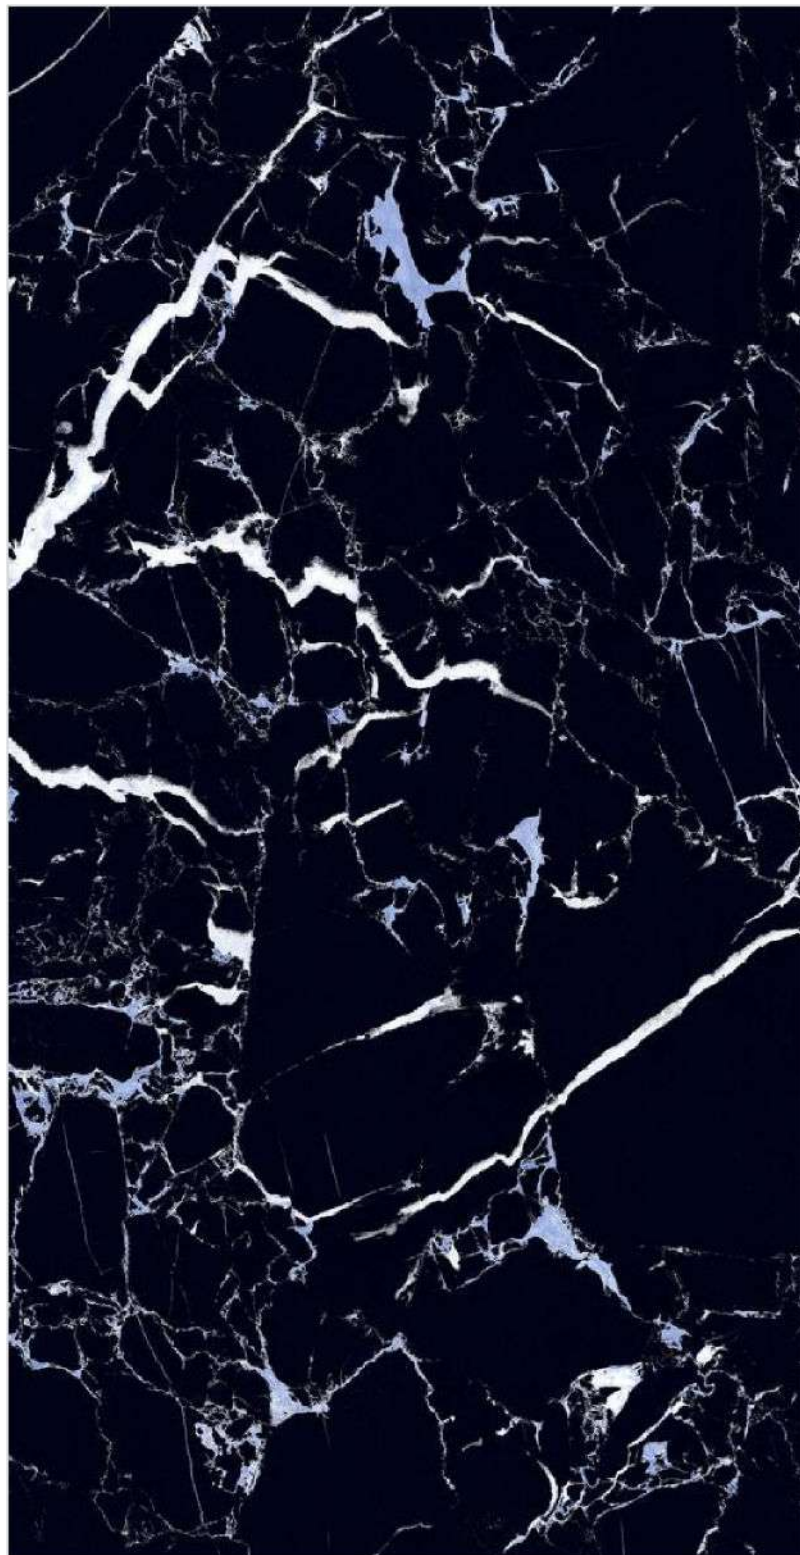

600x
1200MM

600x
600MM

LAVA BLUE

FINISH
Super High Glossy

RANDOM
3