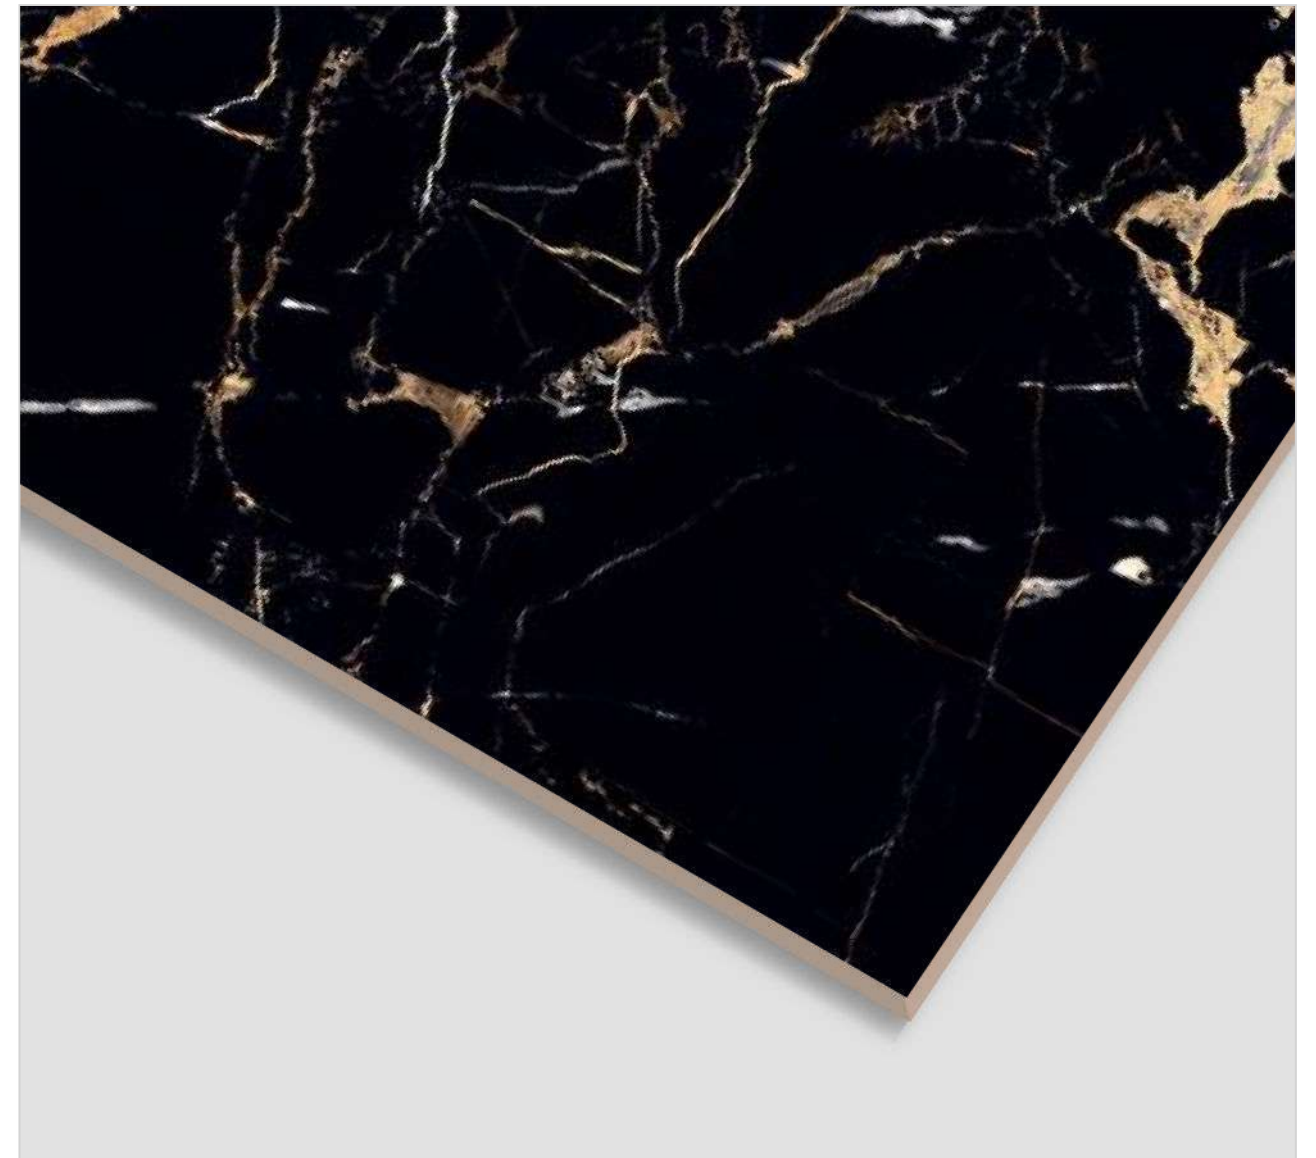

600x
1200MM

600x
600MM

LEVANTO BLACK

FINISH
Super High Glossy

RANDOM
3