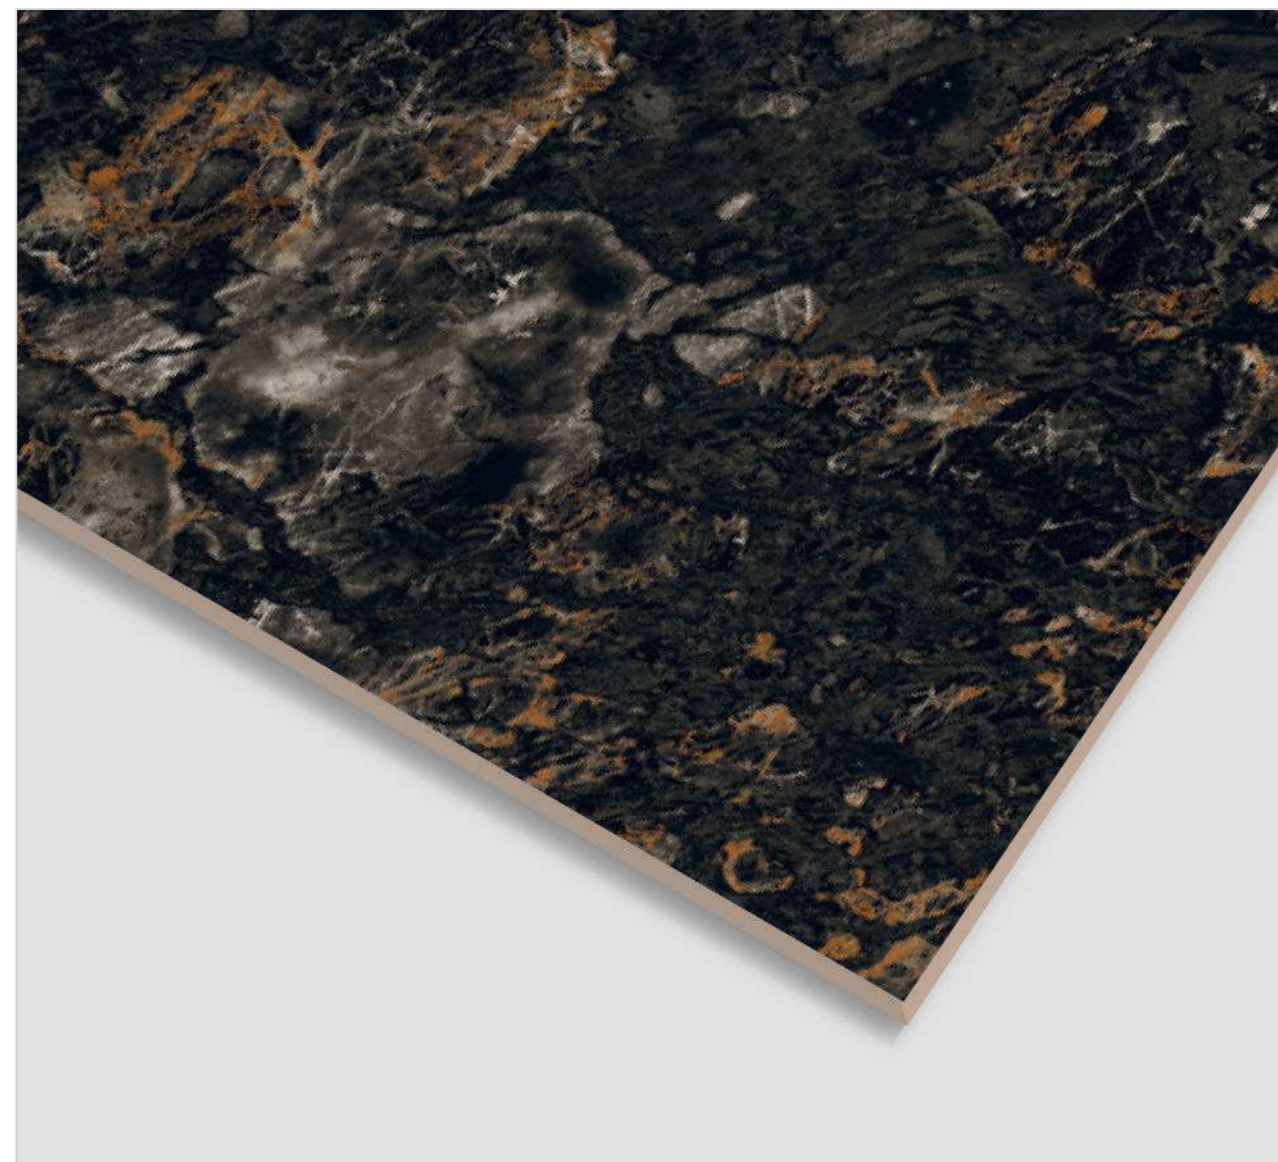

600x
1200MM

600x
600MM

ORION GOLD

FINISH
Super High Glossy

RANDOM
4