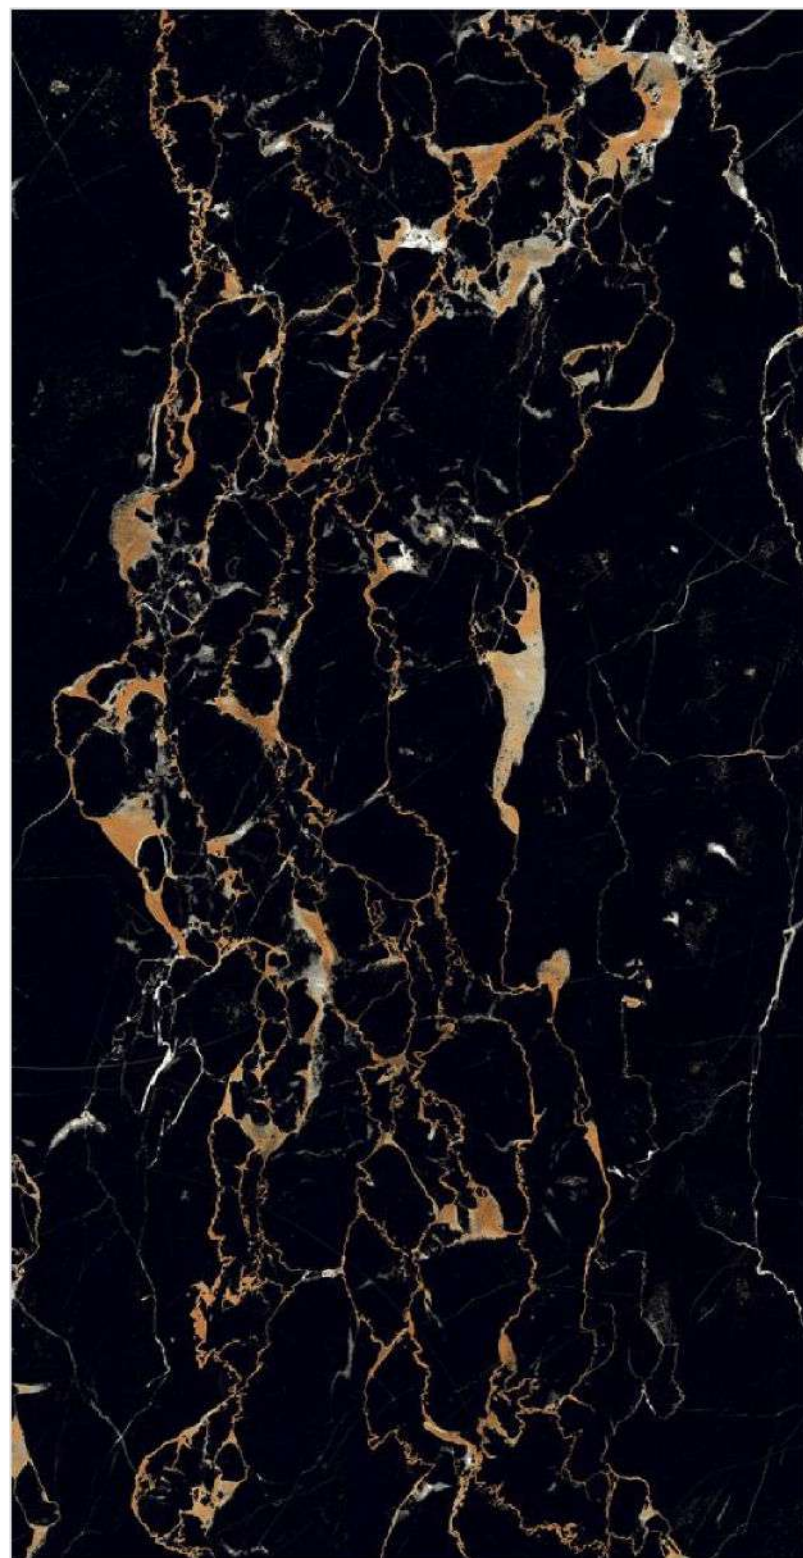

600x
600MM

PIRATS BLACK

FINISH
Super High Glossy

RANDOM
5

600x
1200MM

600x
600MM

PLAZZO BLACK

FINISH
Super High Glossy