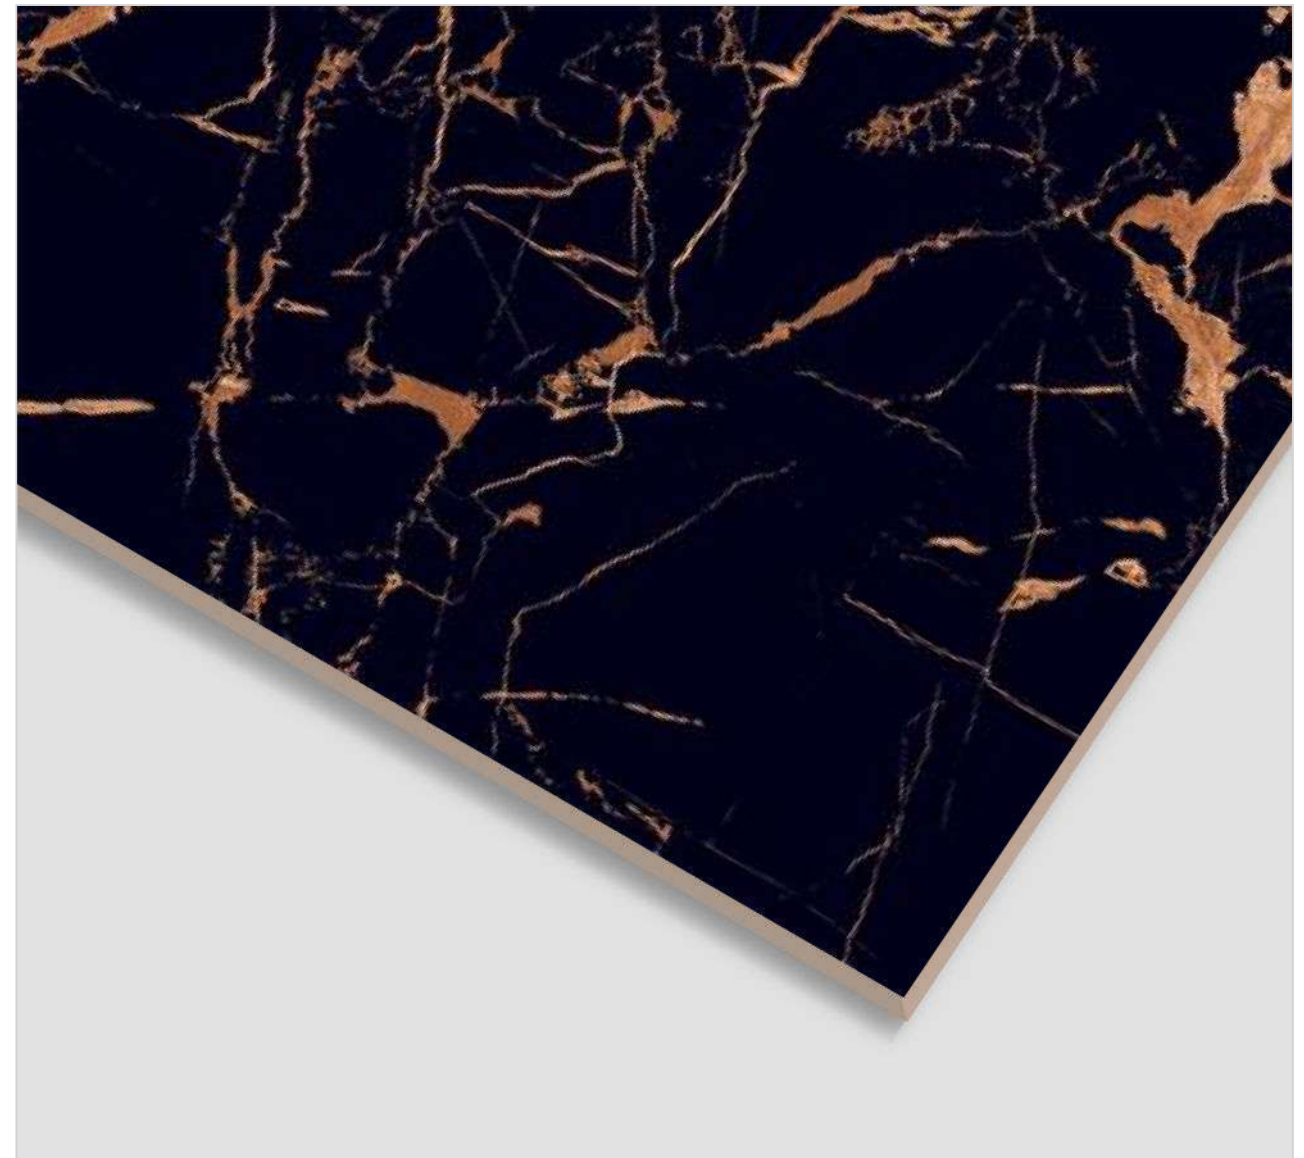

RANDOM
4

600x
1200MM

600x
600MM

ITALIAN BLACK

FINISH
Super High Glossy

RANDOM
3

600x
1200MM

600x
600MM