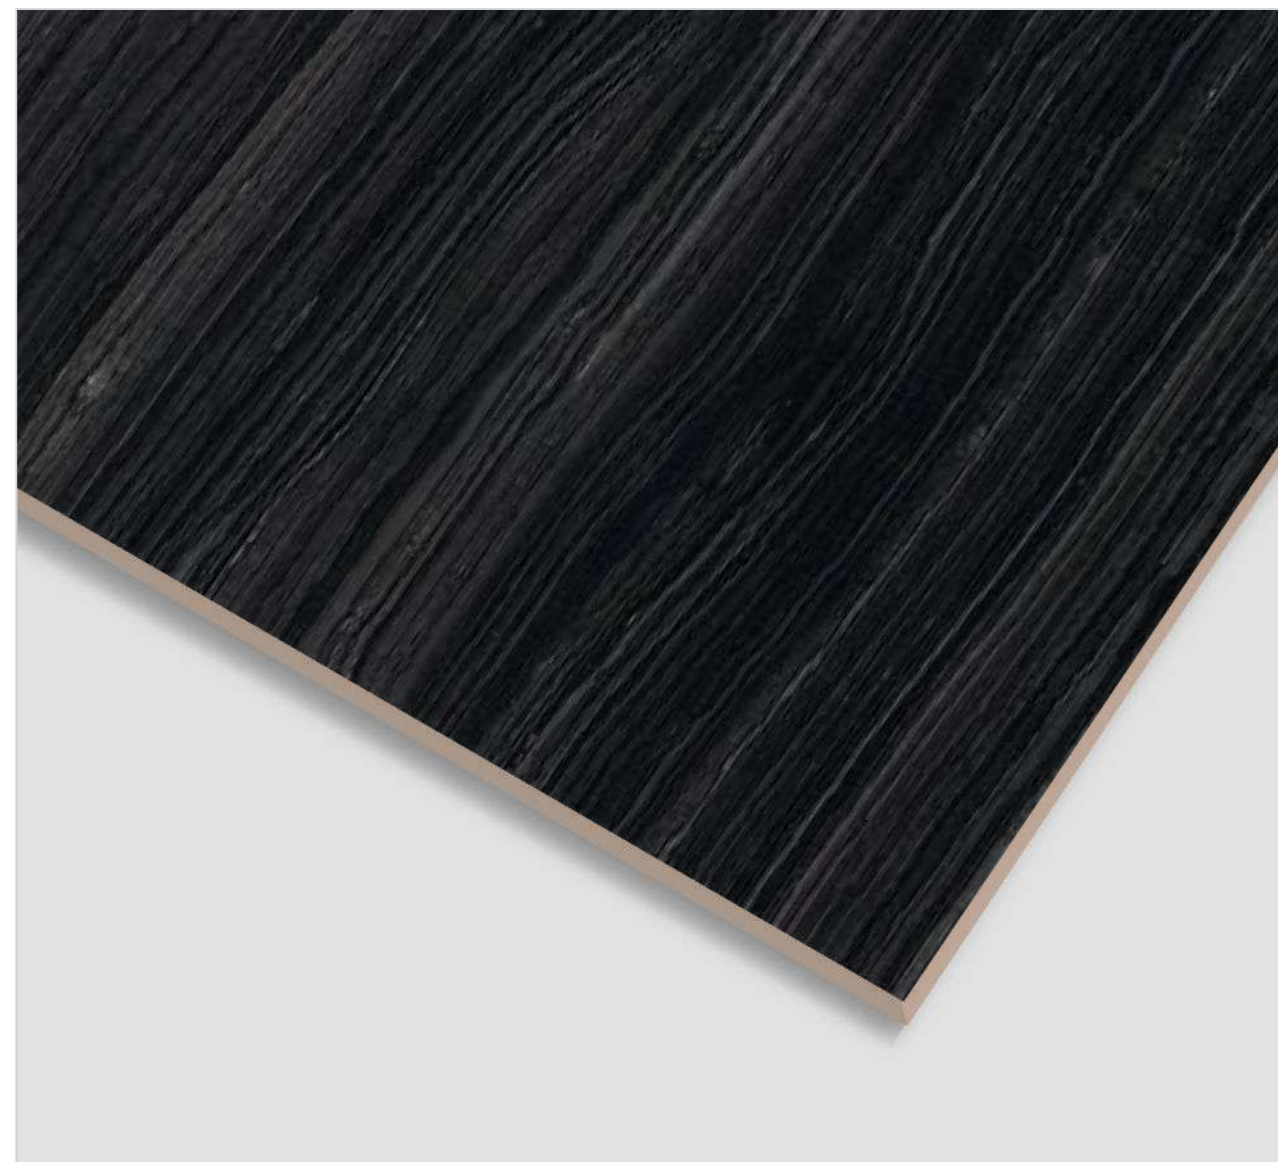

OCEAN FANTASY

FINISH
Super High Glossy

RANDOM
4

600x
1200MM

600x
600MM

OCEAN WAVE

FINISH
Super High Glossy

RANDOM
3