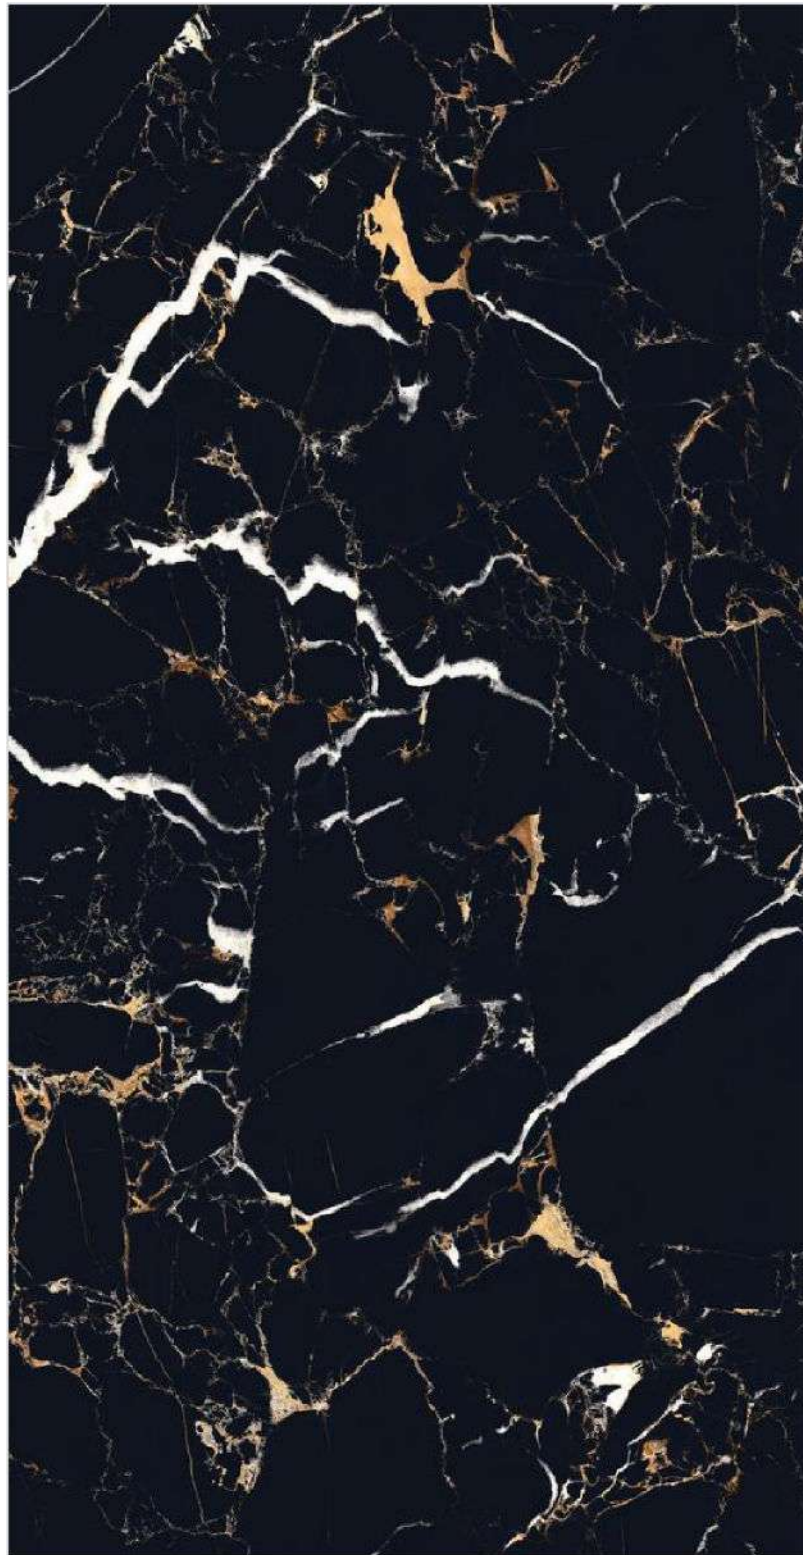

600x
600MM

LAVA BLUE

FINISH
Super High Glossy

RANDOM
3

600x
1200MM

600x
600MM

LAVA CRECK

FINISH
Super High Glossy