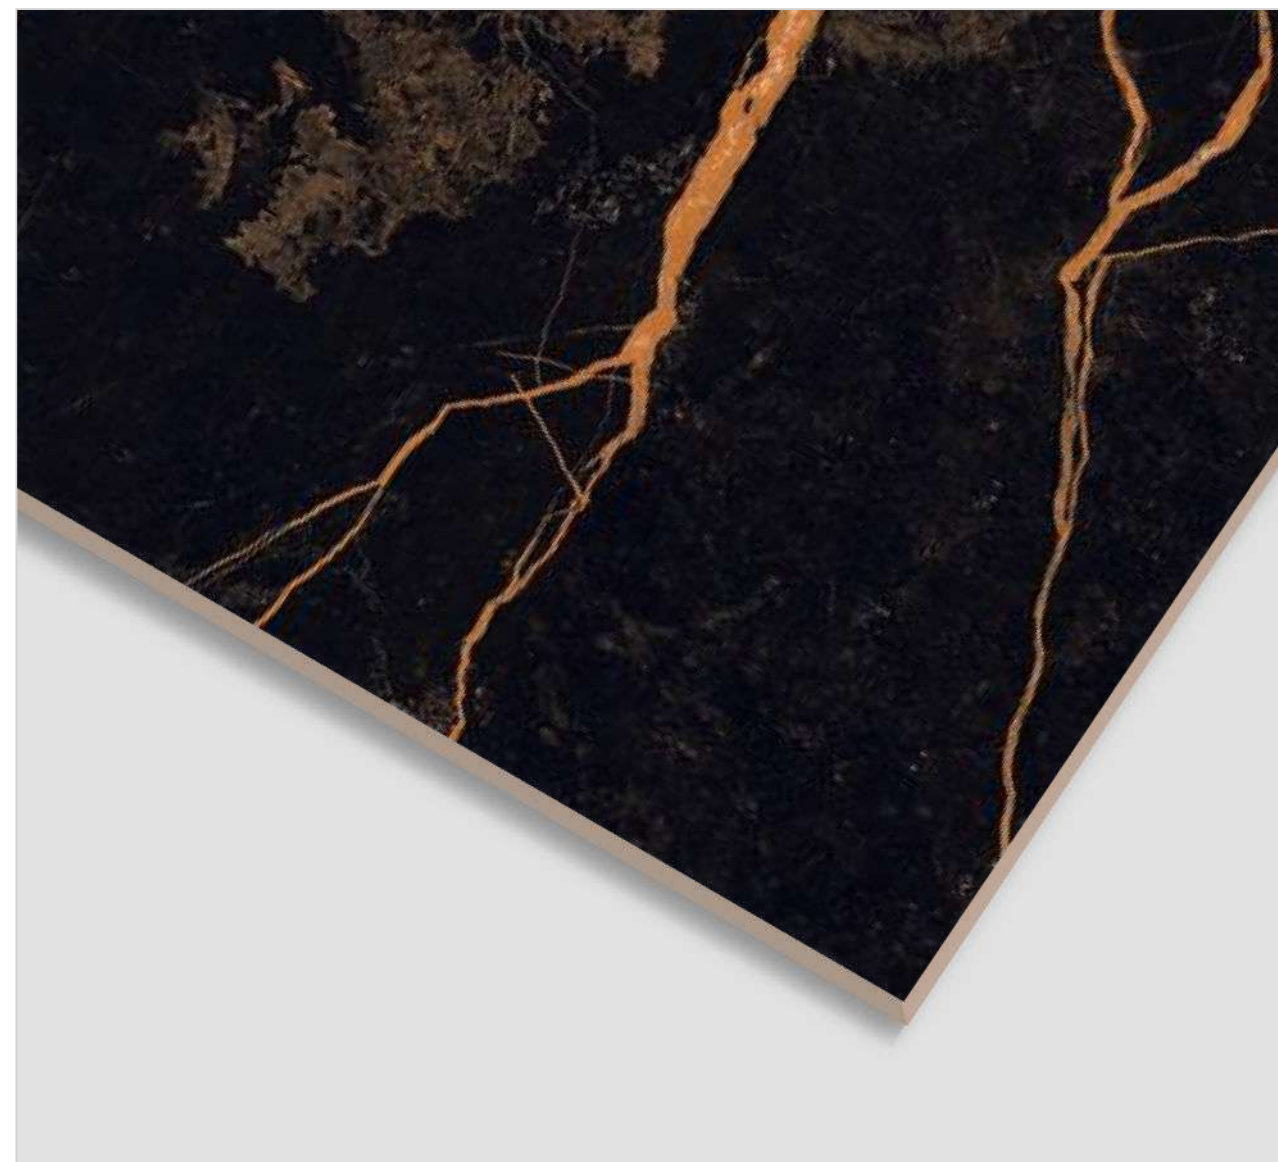

600x
1200MM

600x
600MM

STRATUM PORTORO

FINISH
Super High Glossy

RANDOM
10