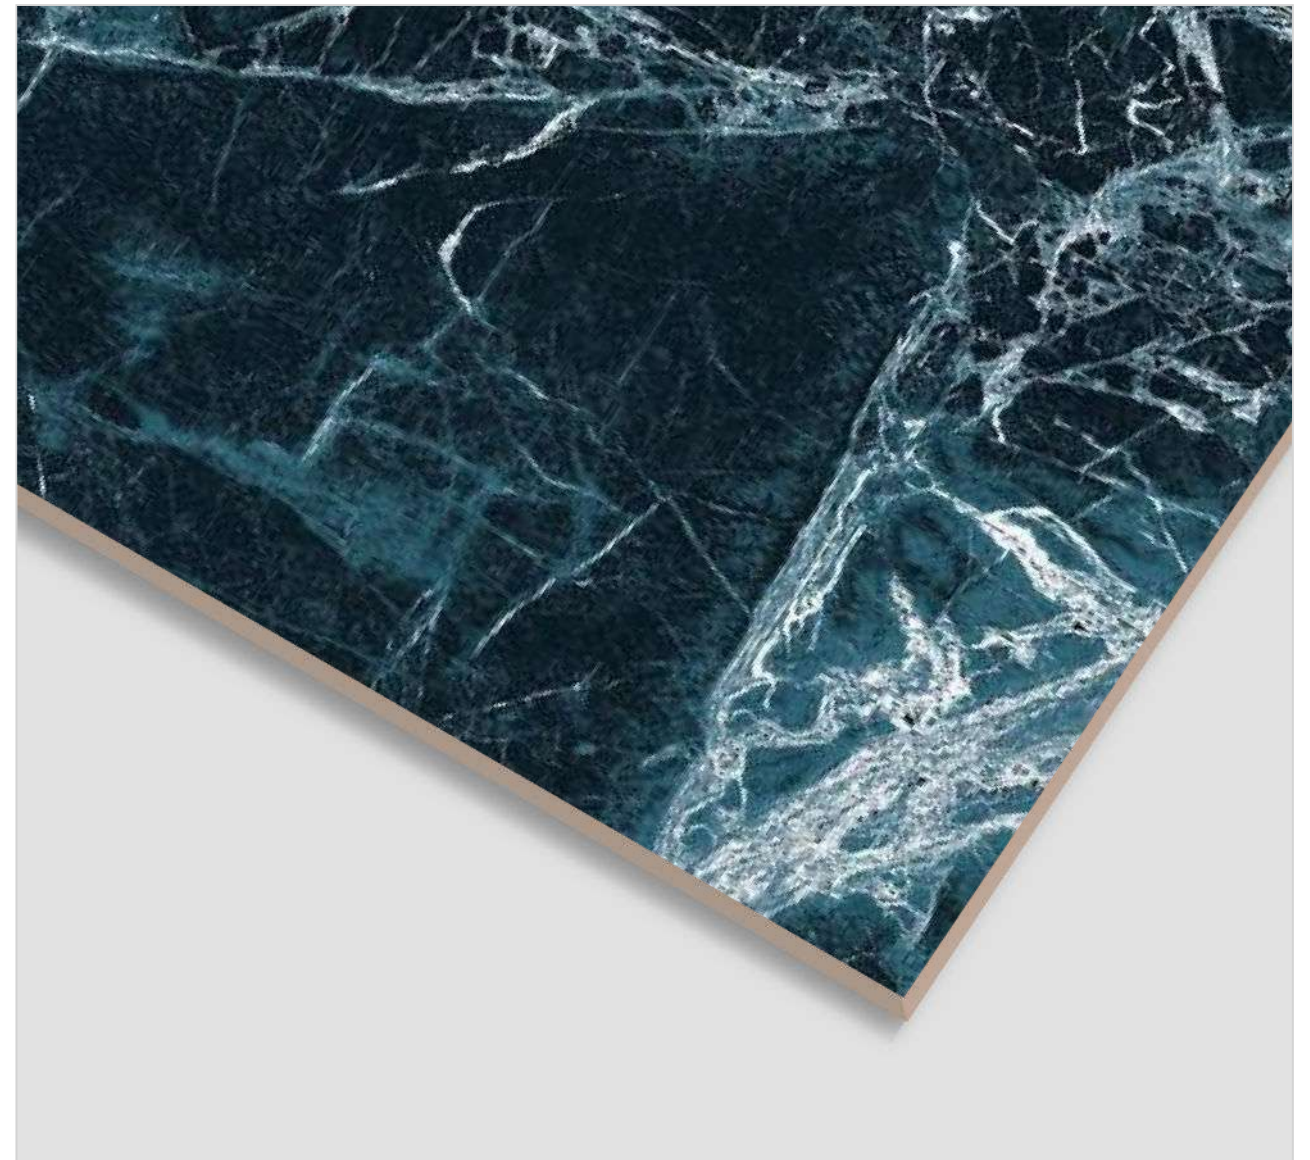

RANDOM
5

600x
1200MM

600x
600MM

SPIDER BLUE

FINISH
Super High Glossy

RANDOM
5

600x
1200MM

600x
600MM