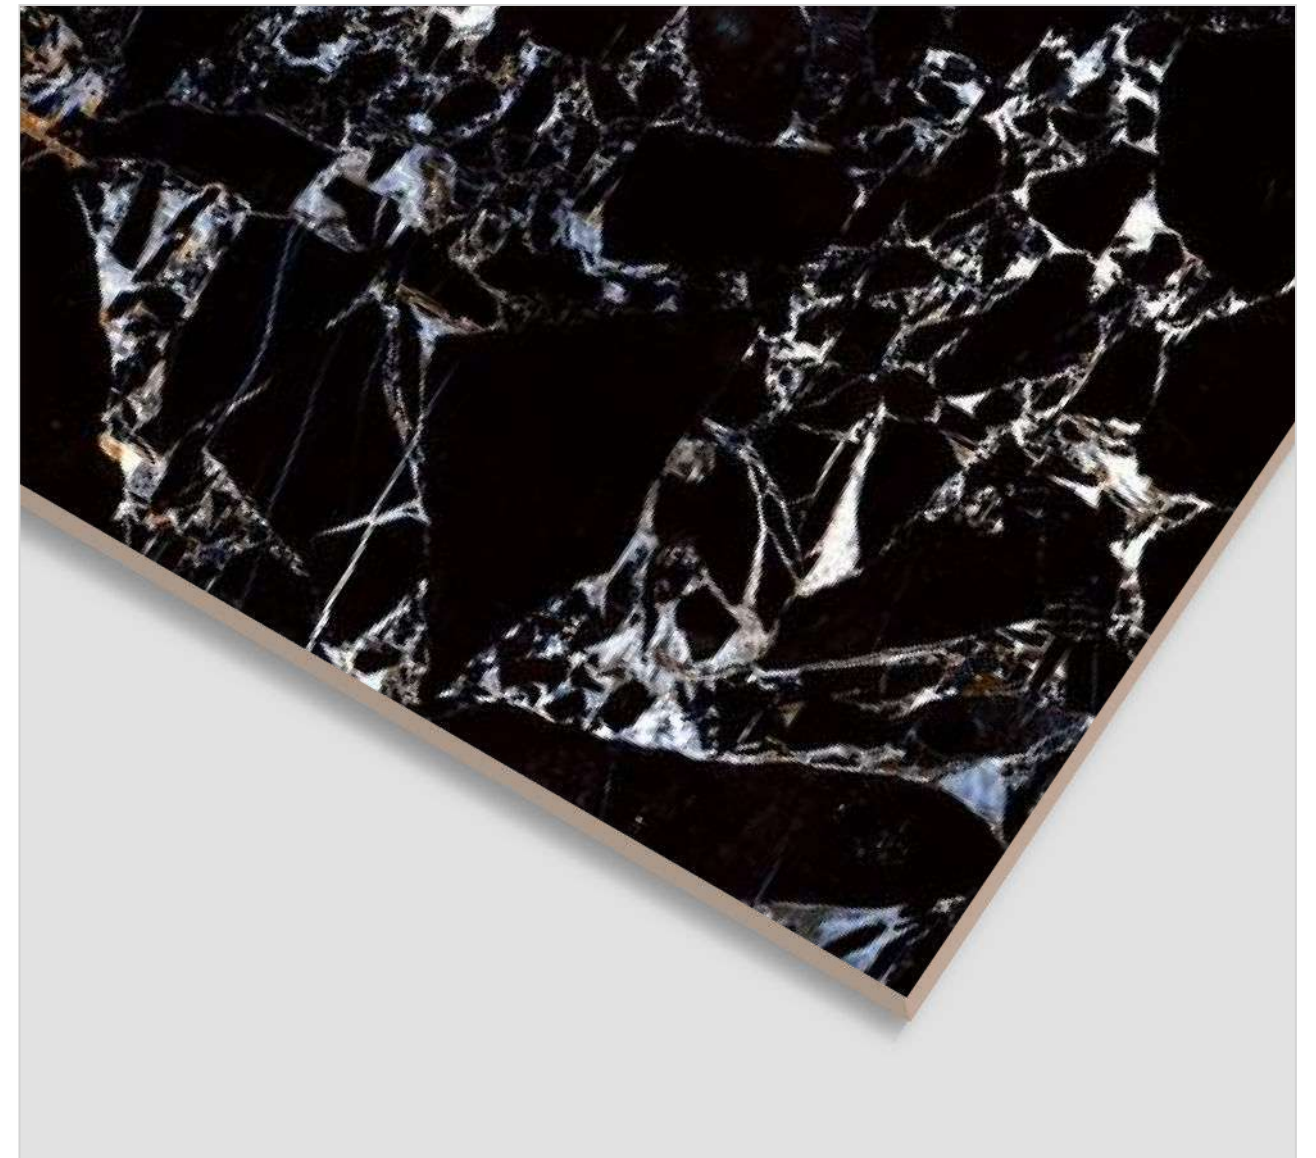

RANDOM
3

CLICK TO
WATCH
HD
PHOTO

600x
1200MM

600x
600MM

PORTORO MULTI

FINISH
Super High Glossy

RANDOM
4

600x
1200MM